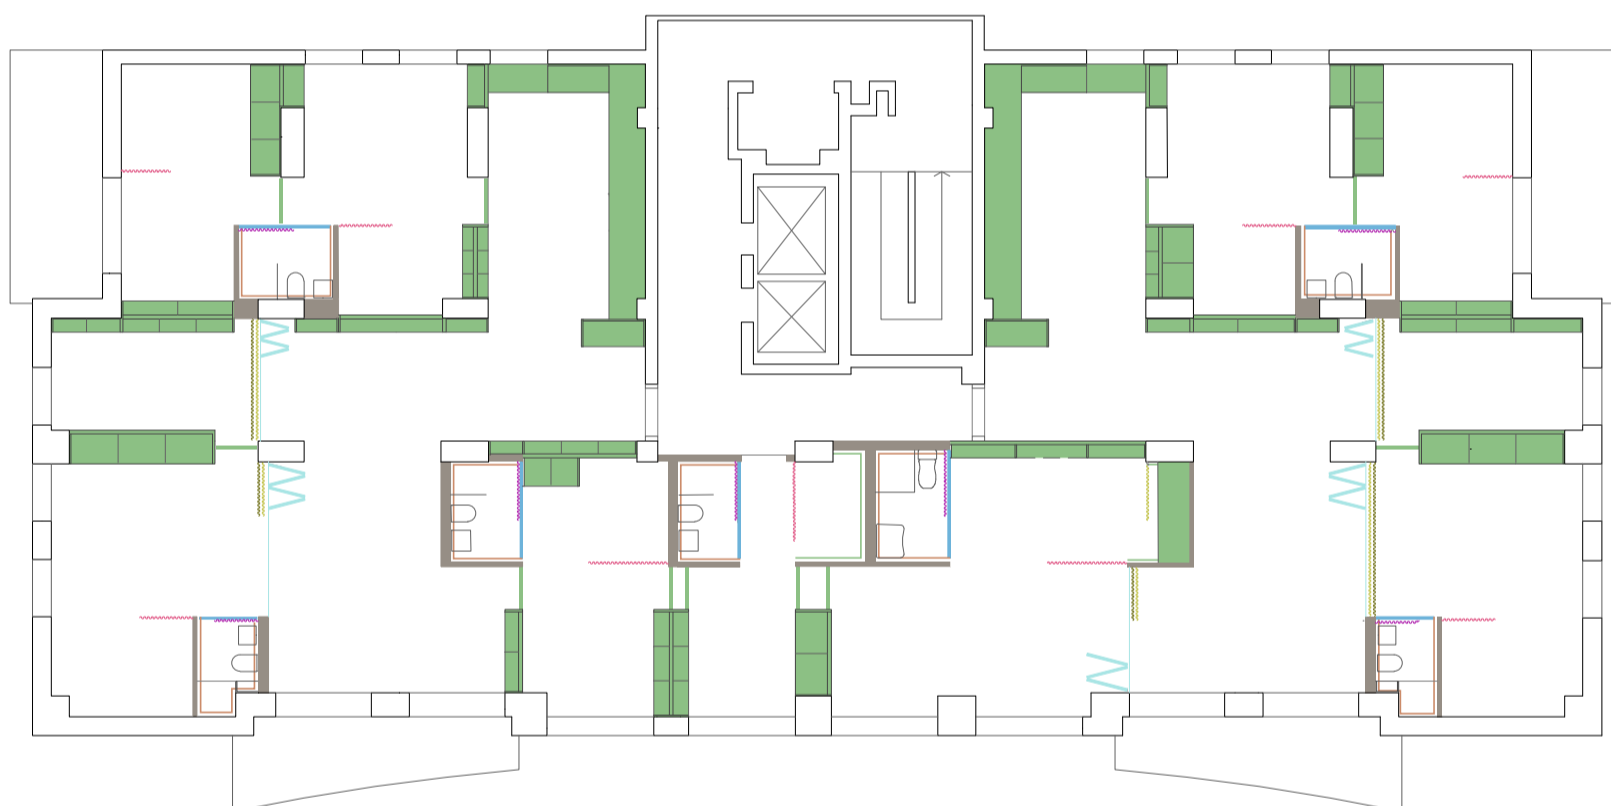

CO-LIVING: A strategy for the future city housing

Materiality

ORIZZONTAL SURFACES_FLOOR

WOOD FLOORING

Private unit's floor
Listofloor
Oak wood, Grand
(110*800 , t= 10) mm
2 layer prefinished

RESIN

Bathroom's floor
Eleckta linea resine
Tinta Unika
t= 30 mm
MT 445.445
Finishing
Polycoat 722S

PORCELAIN TILES

Shared area's floor
National Tiles
Belgium Stone
(300*300 , t= 50) mm
Colors: Ice, Bruno, Ar-
tico.Finishing Polycoat
722S

VERTICAL SURFACES

MDF WOOD PANEL

Library, wardrobe, invi-
sible door
Listofloor
Oak wood, Grand
(110*800 , t= 10) mm 2
layer prefinished

DRY WALL

Bathroom's wall
structure
Dry wall panels
2 layers t= 25 mm
White plaster on the
private room side.

BED NICHE CURTAINS

Curtain as separation of
the bed niche from day
area
Velvet blackout
curtain
customizable color