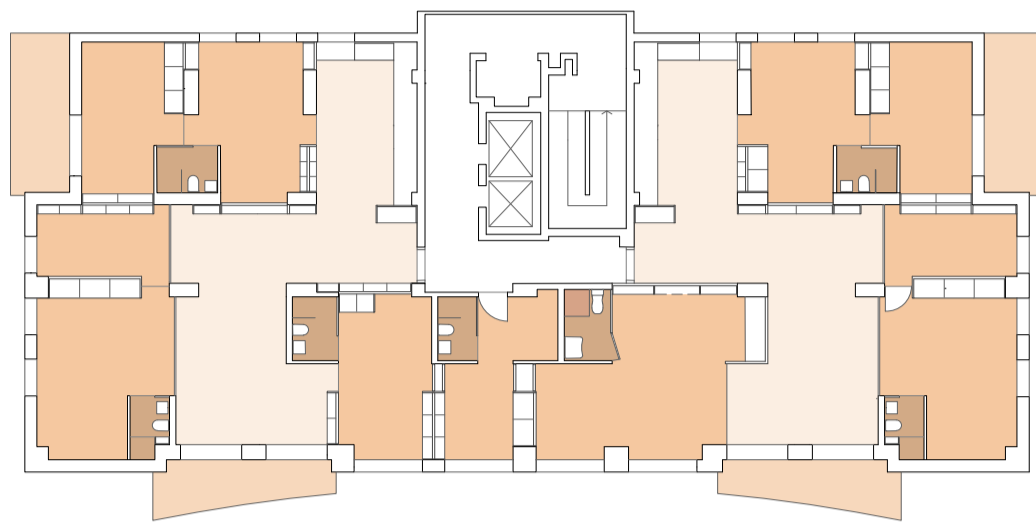

CO-LIVING: A strategy for the future city housing

Materiality

ORIZZONTAL SURFACES_FLOOR

WOOD FLOORING

Private unit's floor
Listofloor
Oak wood, Grand
(110*800 , t= 10) mm
2 layer prefinished

RESIN

Bathroom's floor
Eleckta linea resine
Tinta Unika
t= 30 mm
MT 445.445
Finishing
Polycoat 722S

PORCELAIN TILES

Shared area's floor
National Tiles
Belgium Stone
(300*300 , t= 50) mm
Colors: Ice, Bruno, Ar-
tico.Finishing Polycoat
722S

VERTICAL SURFACES

MDF WOOD PANEL

Library, wardrobe, invi-
sible door
Listofloor
Oak wood, Grand
(110*800 , t= 10) mm 2
layer prefinished

DRY WALL

Bathroom's wall
structure
Dry wall panels
2 layers t= 25 mm
White plaster on the
private room side.

BED NICHE CURTAINS

Curtain as separation of
the bed niche from day
area
Velvet blackout
curtain
customizable color