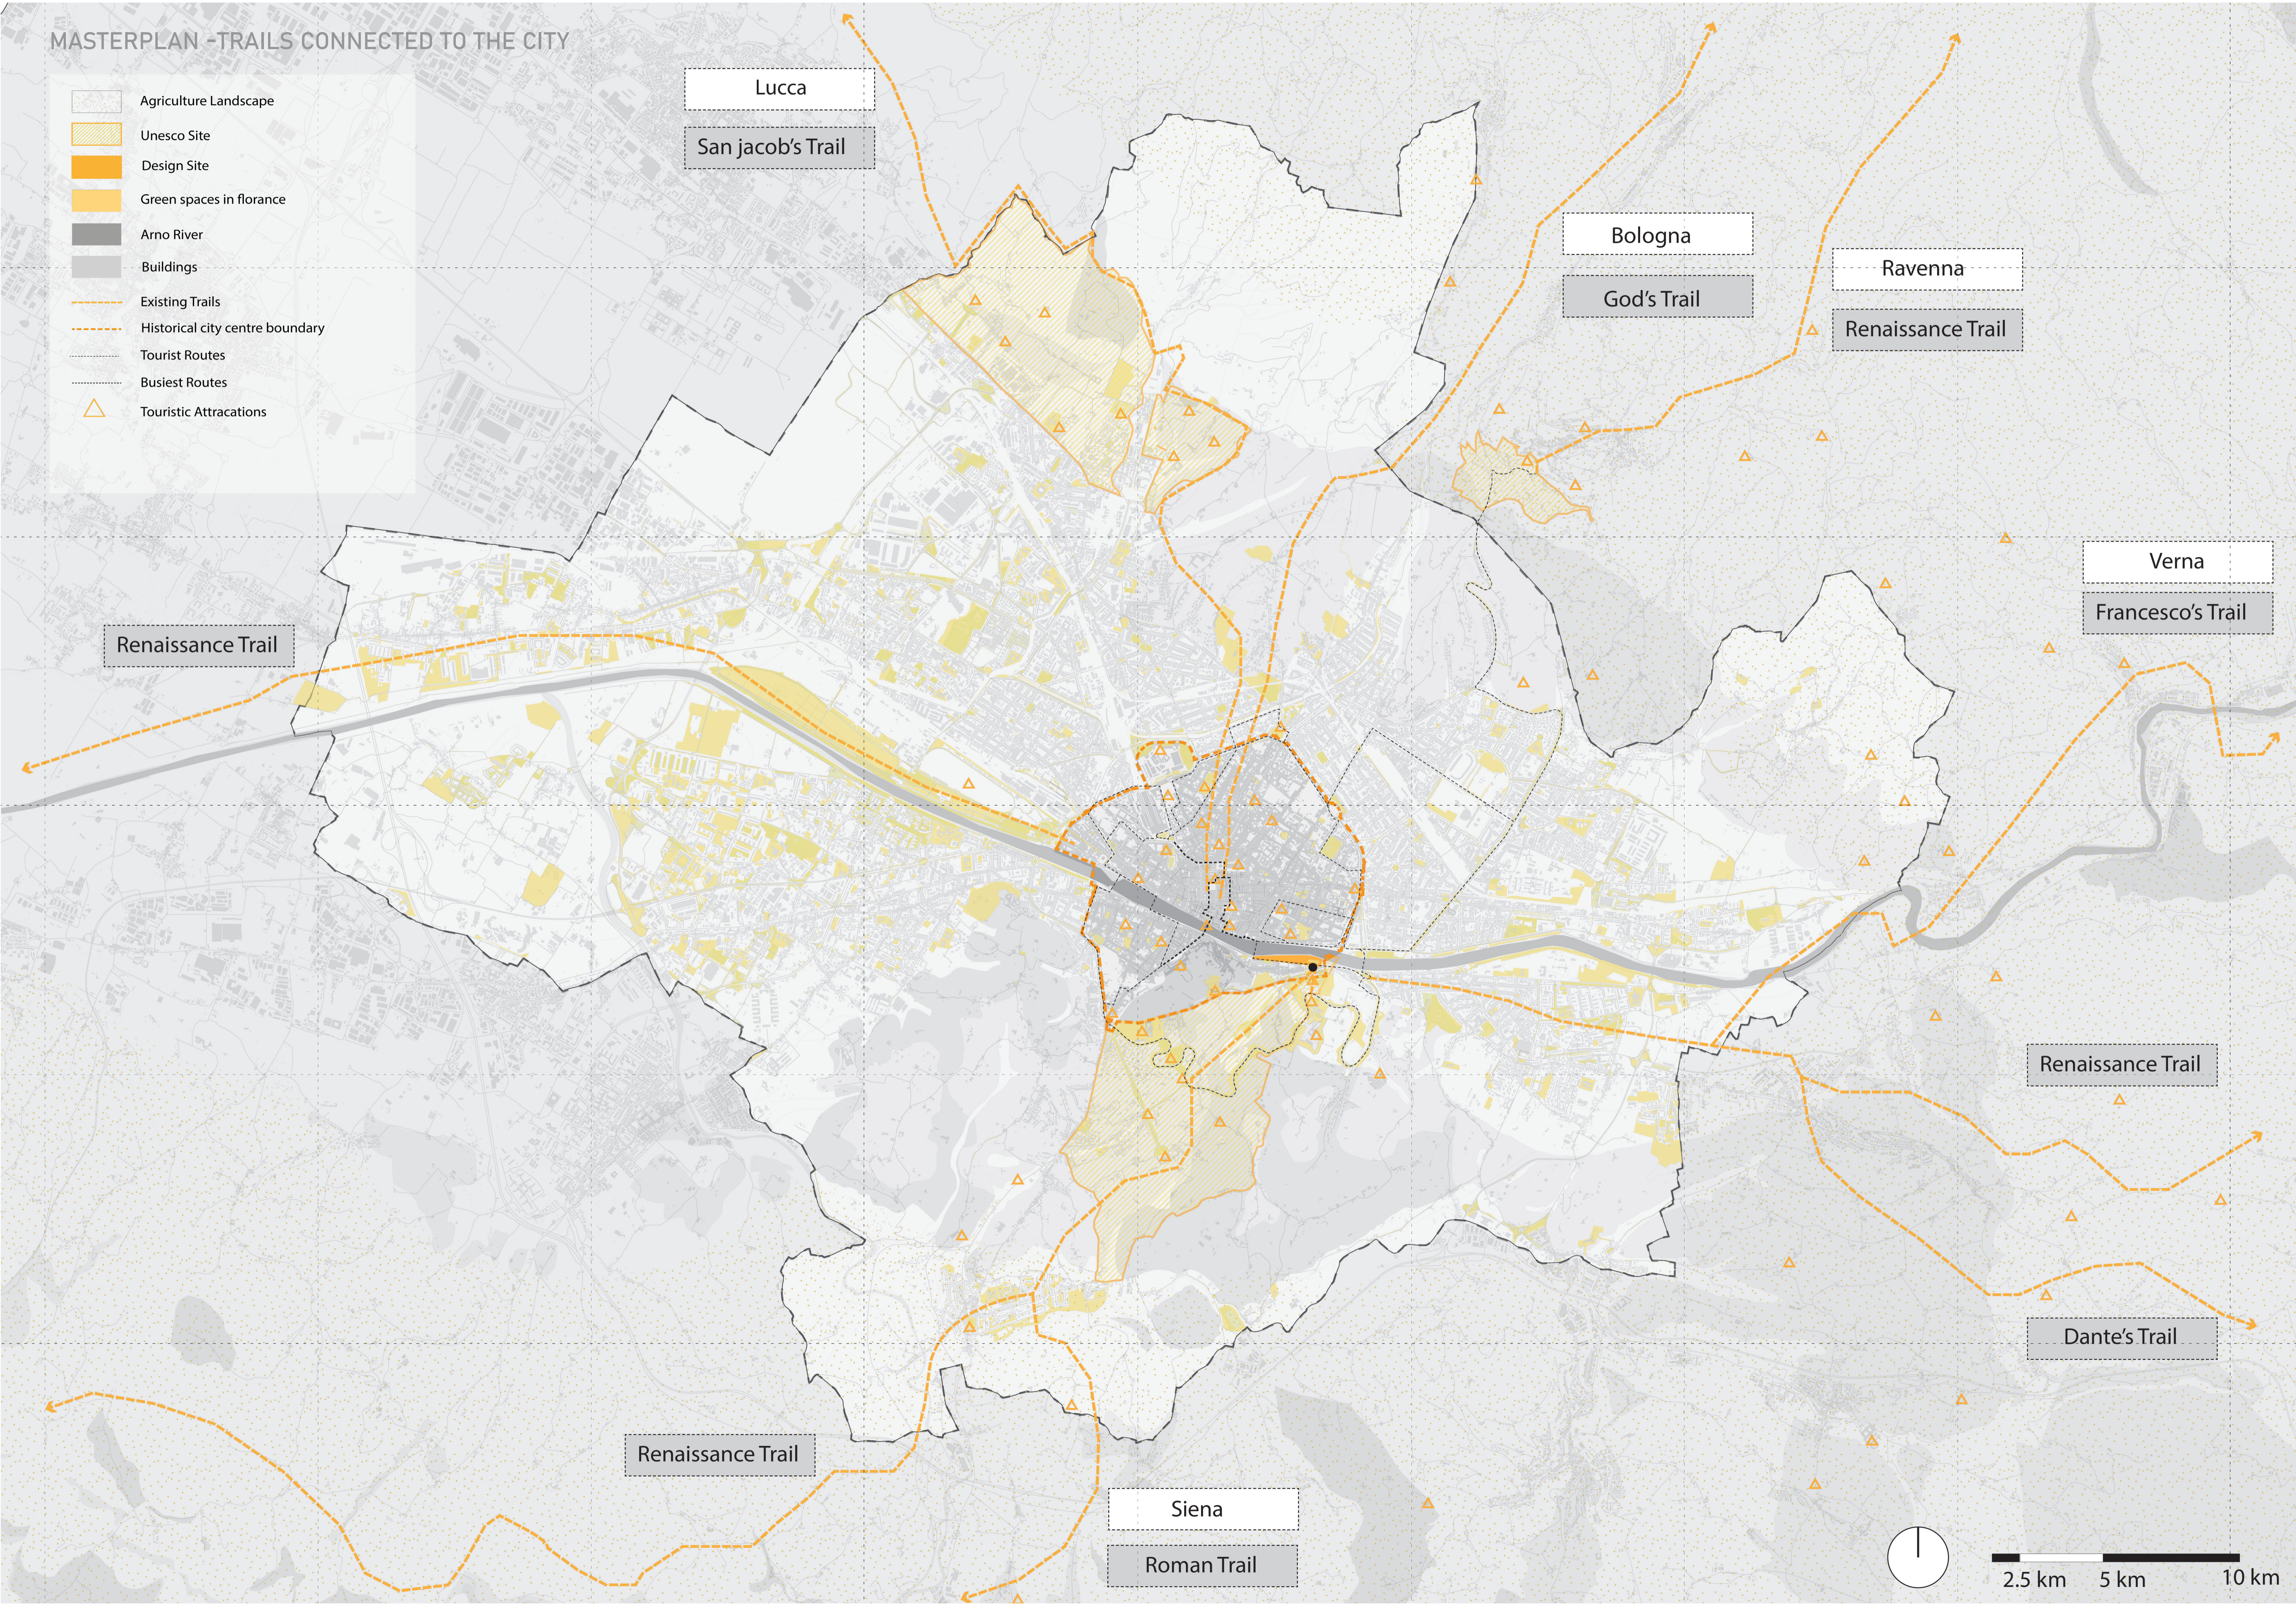

MASTERPLAN - TRAILS CONNECTED TO THE CITY

- Agriculture Landscape
- Unesco Site
- Design Site
- Green spaces in florance
- Arno River
- Buildings
- Existing Trails
- Historical city centre boundary
- Tourist Routes
- Busiest Routes
- Touristic Attractions

2.5 km 5 km 10 km