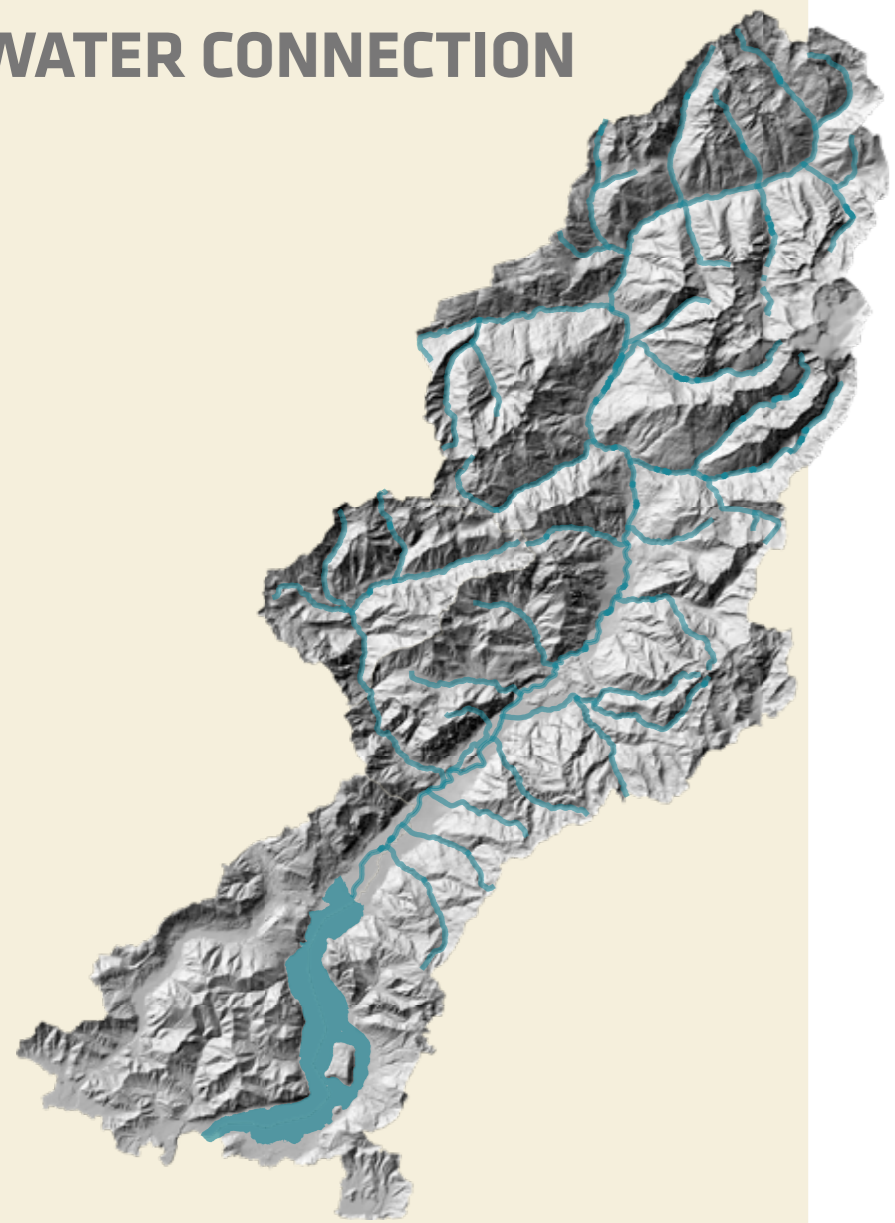

NATURAL SYSTEM

NATURAL PARK

LANDSLIDES

WATER CONNECTION

FLOODINGS

- Low risk
- High risk

DETAIL SECTION

- 2500 mt
- 2000 mt
- 1500 mt
- 1000 mt
- 500 mt

- sparse vegetation
- coniferous forests
- mixed forests
- chestnut wood
- hardwood forests
- meadows

DESCRIPTION

GREEN SYSTEM IN LOMBARDY