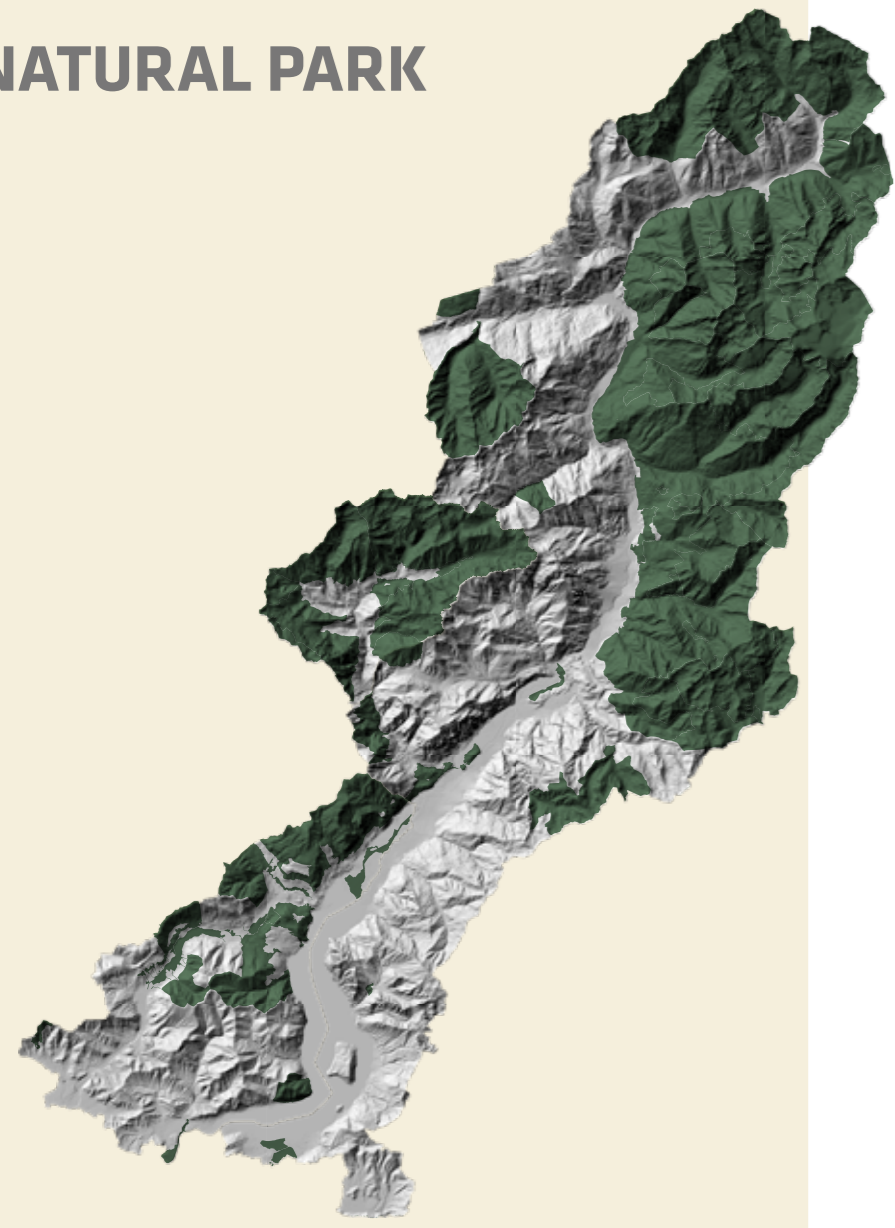

NATURAL SYSTEM

NATURAL PARK

LANDSLIDES

WATER CONNECTION

FLOODINGS

- Low risk
- High risk

DETAIL SECTION

- 2500 mt
- 2000 mt
- 1500 mt
- 1000 mt
- 500 mt

- sparse vegetation
- coniferous forests
- mixed forests
- chestnut wood
- hardwood forests
- meadows

DESCRIPTION

GREEN SYSTEM IN LOMBARDY