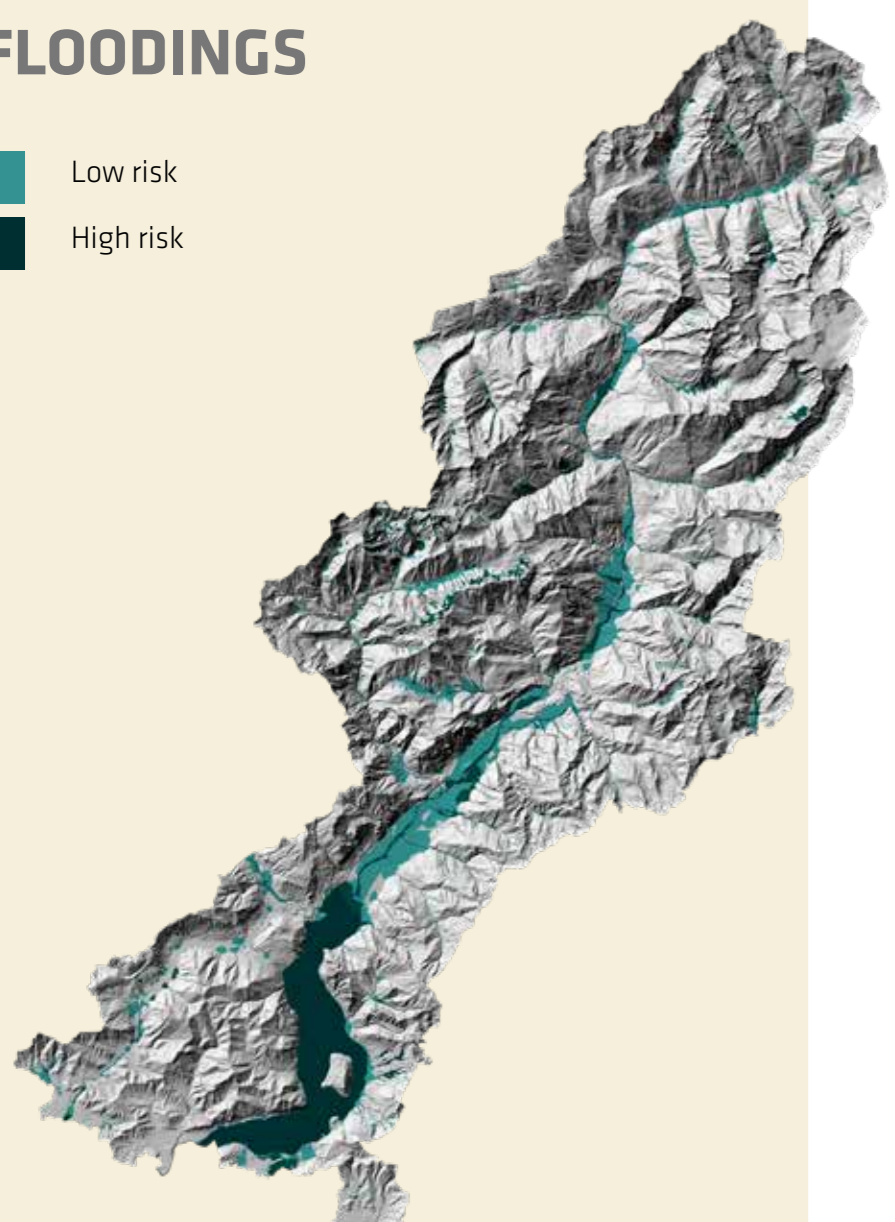

NATURAL SYSTEM

NATURAL PARK

LANDSLIDES

WATER CONNECTION

FLOODINGS

- Low risk
- High risk

DETAIL SECTION

- 2500 mt
- 2000 mt
- 1500 mt
- 1000 mt
- 500 mt

- sparse vegetation
- coniferous forests
- mixed forests
- chestnut wood
- hardwood forests
- meadows

DESCRIPTION

GREEN SYSTEM IN LOMBARDY