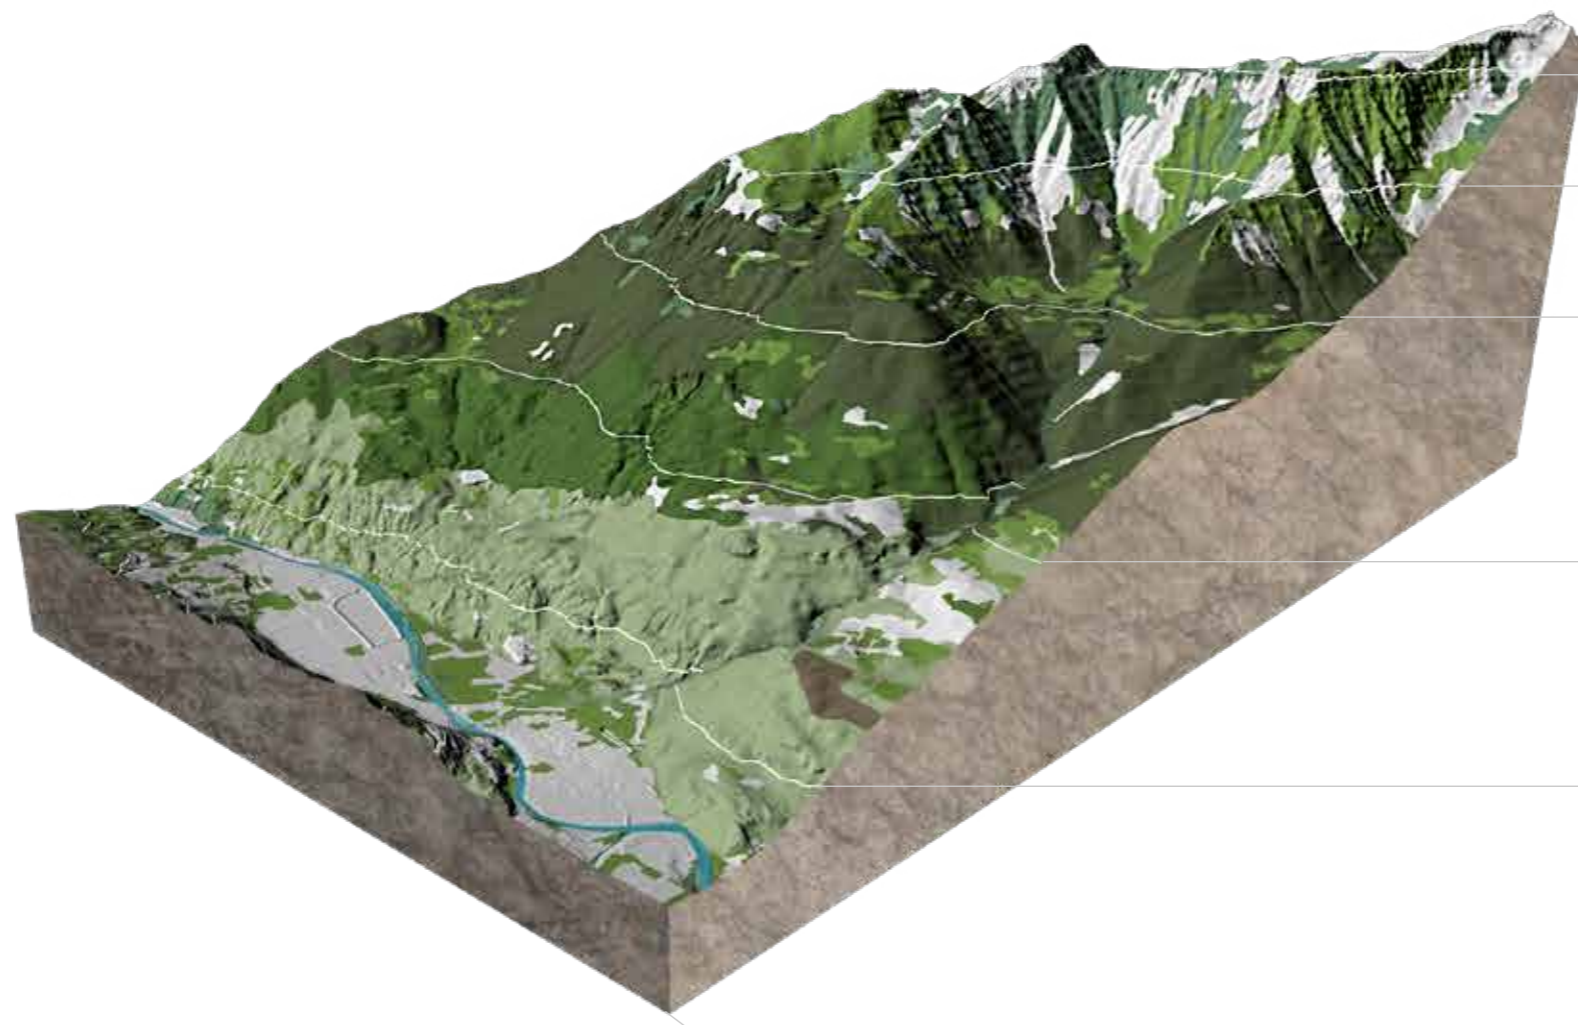

NATURAL SYSTEM

NATURAL PARK

LANDSLIDES

WATER CONNECTION

FLOODINGS

- Low risk
- High risk

DETAIL SECTION

- 2500 mt
- 2000 mt
- 1500 mt
- 1000 mt
- 500 mt

- sparse vegetation
- coniferous forests
- mixed forests
- chestnut wood
- hardwood forests
- meadows

DESCRIPTION

GREEN SYSTEM IN LOMBARDY