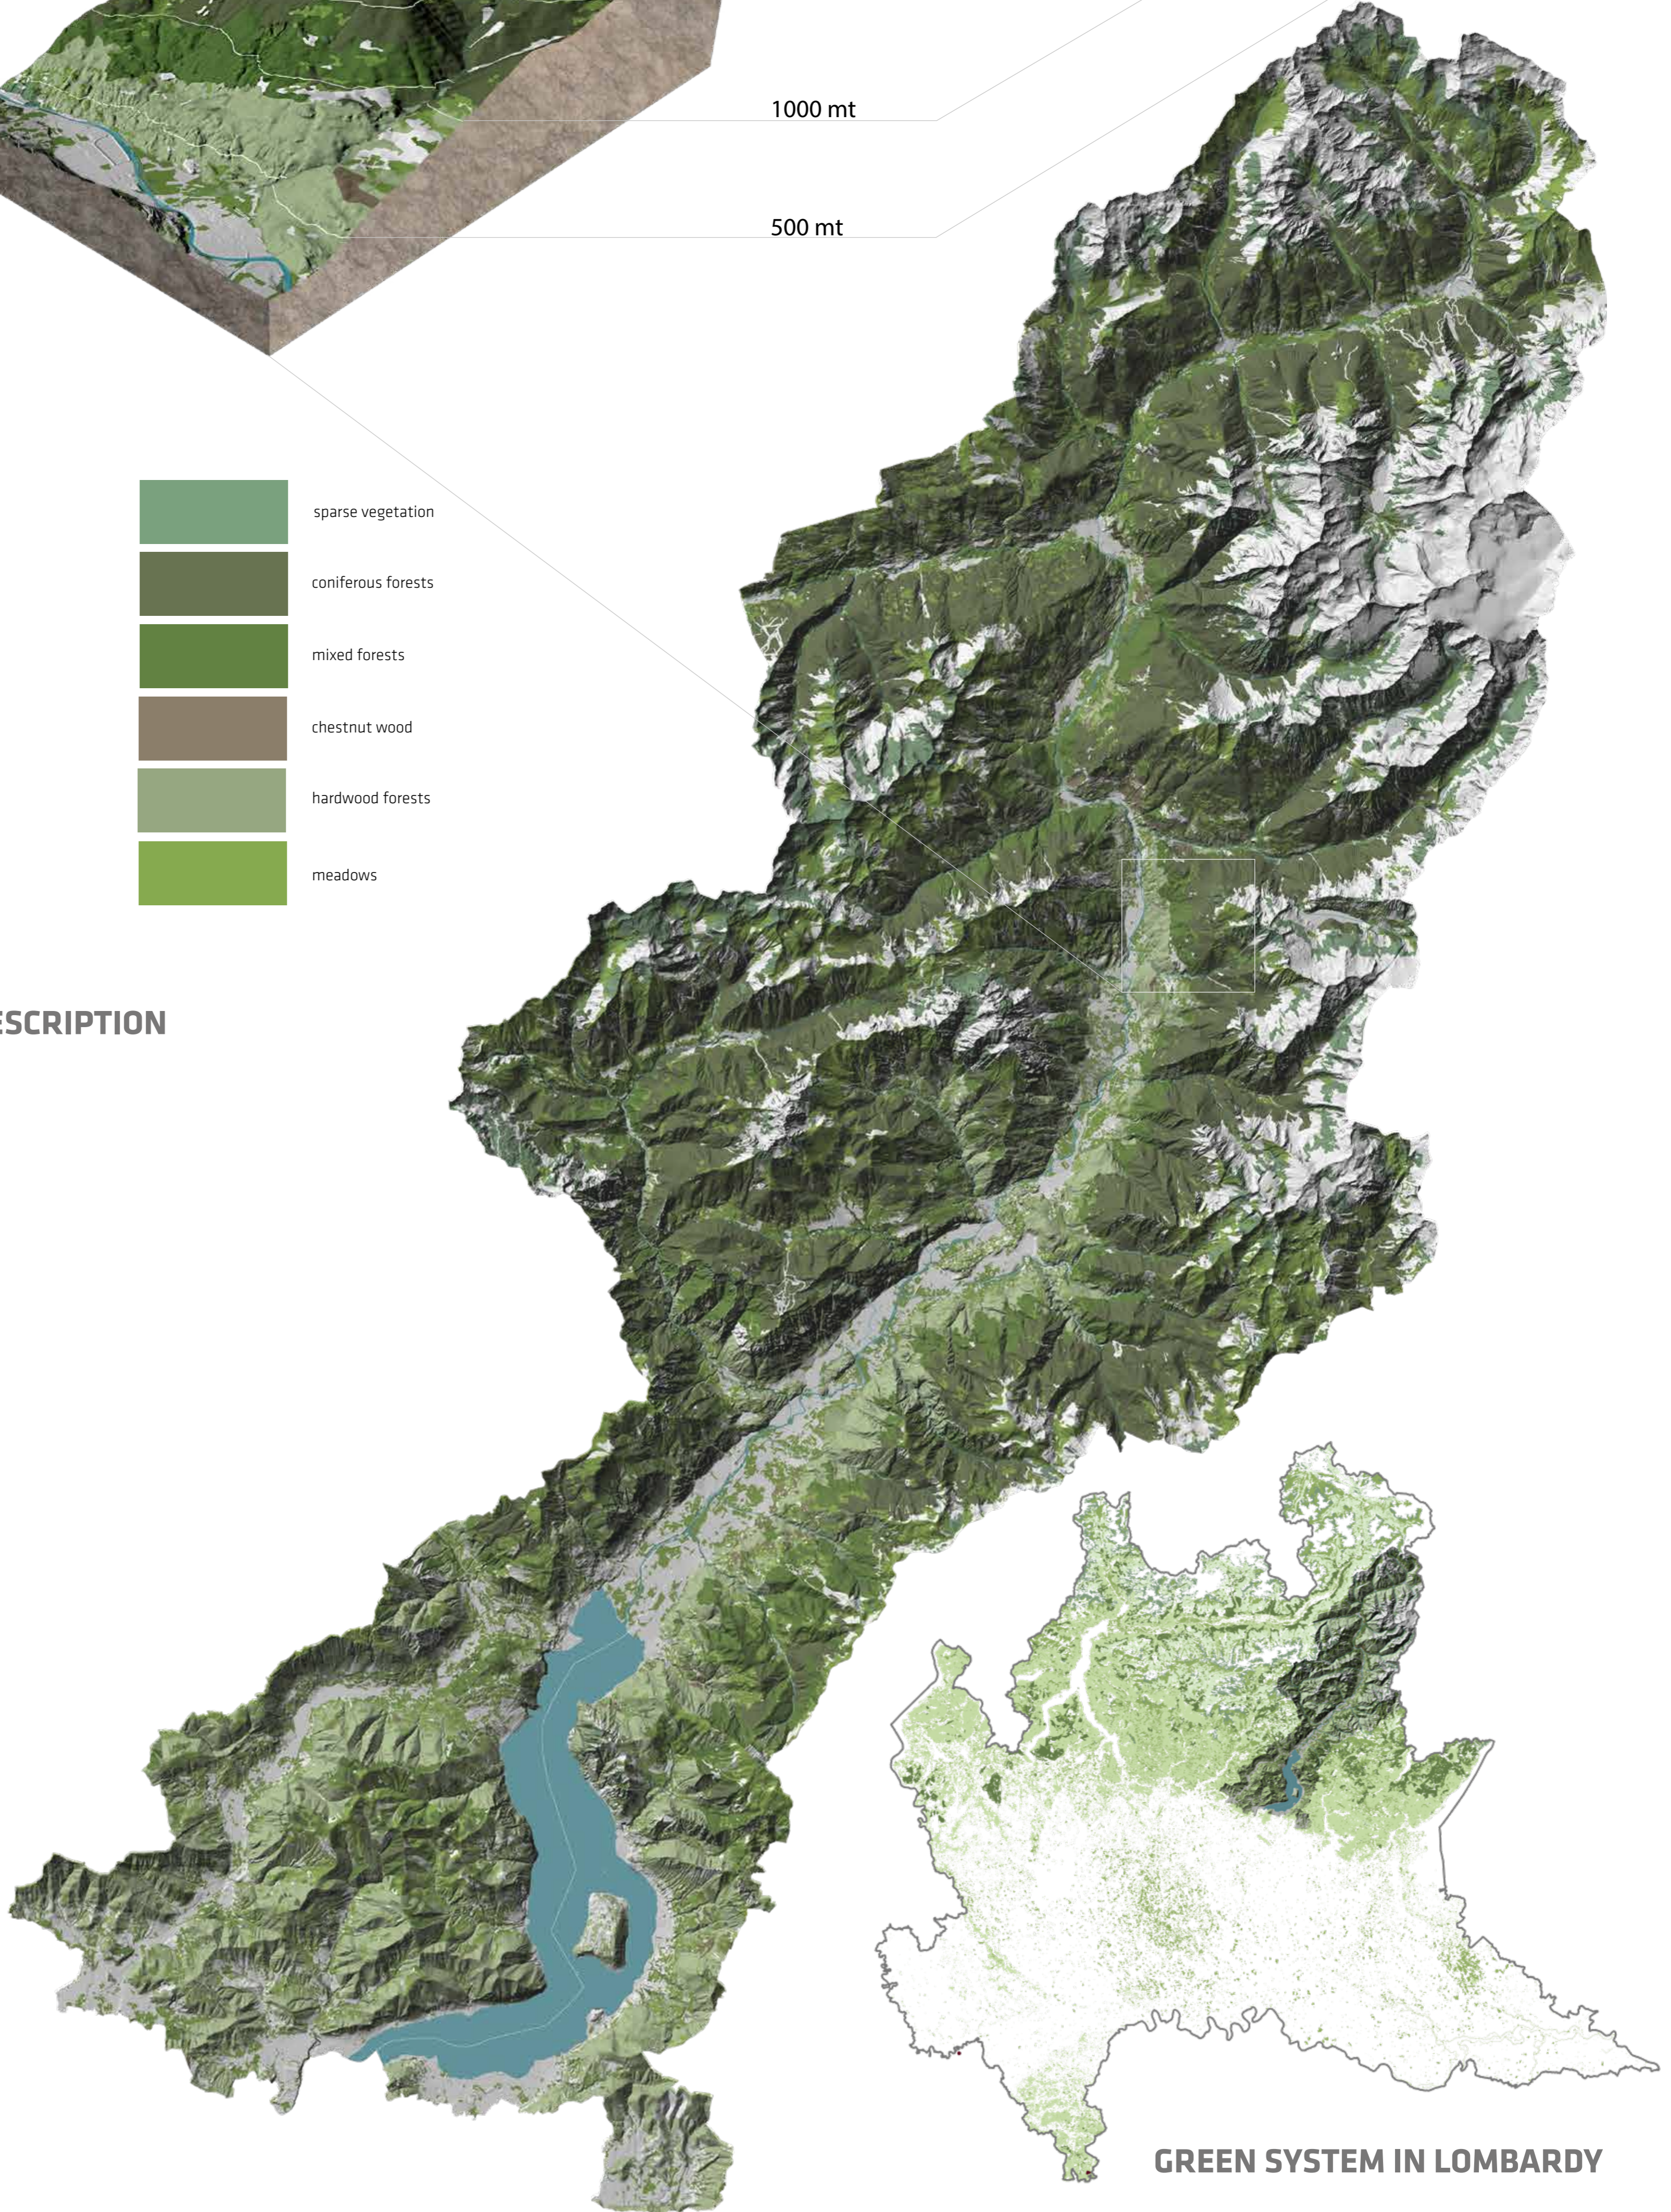

NATURAL SYSTEM

NATURAL PARK

LANDSLIDES

WATER CONNECTION

FLOODINGS

- Low risk
- High risk

DETAIL SECTION

- 2500 mt
- 2000 mt
- 1500 mt
- 1000 mt
- 500 mt

- sparse vegetation
- coniferous forests
- mixed forests
- chestnut wood
- hardwood forests
- meadows

DESCRIPTION

GREEN SYSTEM IN LOMBARDY