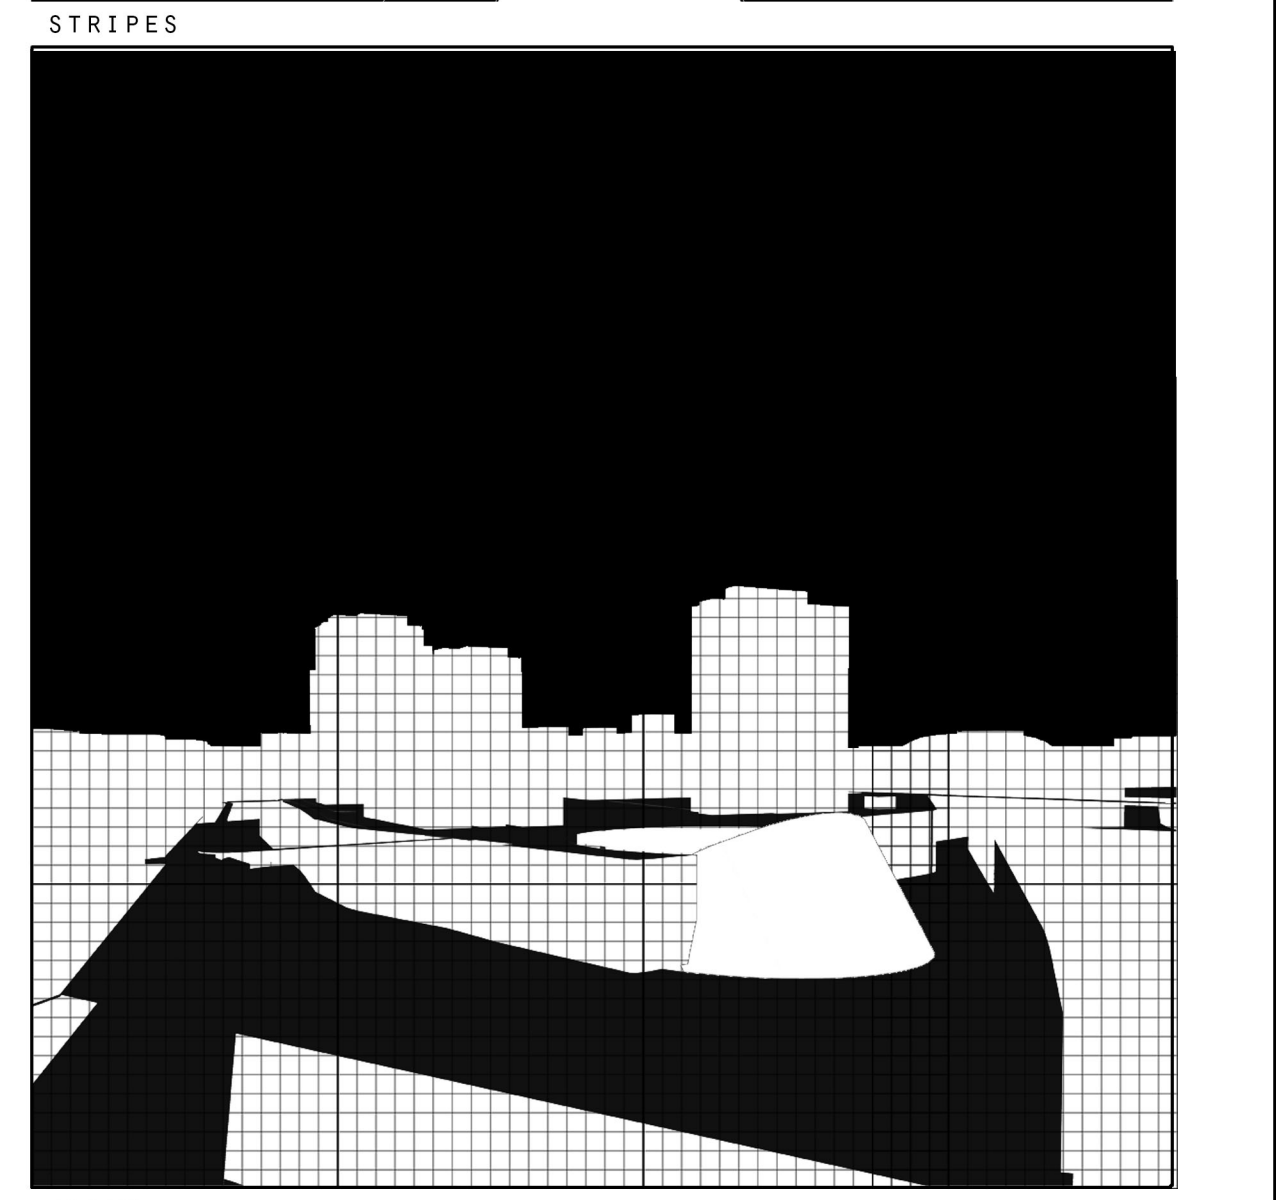

STRATEGIC MAP - SPREE PARK SYSTEM

BERLIN CITY SECTION

GREEN SPACE OF THE CITY

LARGE GREEN AREAS

FRAGMENTS

RIVER SYSTEMS

DIRECTIONING

WRAPPING

GREEN SPREAD

SCHAROUN  
ORGANIC URBAN LANDSCAPE  
KOLLEKTIVPLAN - RIBBON CITY  
1945

TRANSLATION OF IDENTITY

GUEST

ZONES OF INTERACTION

COLLISION

IN - BETWEEN

MATRIX

INTRUSION

MANIPULATION

STRIPES

ALIEN

SWIMMING IN GREEN

DISPLACEMENT

ANOMALY

UFO

ALIEN

LEIPZIGER STRABE URBAN SEQUENCE

LEIPZIGER STRABE URBAN SEQUENCE