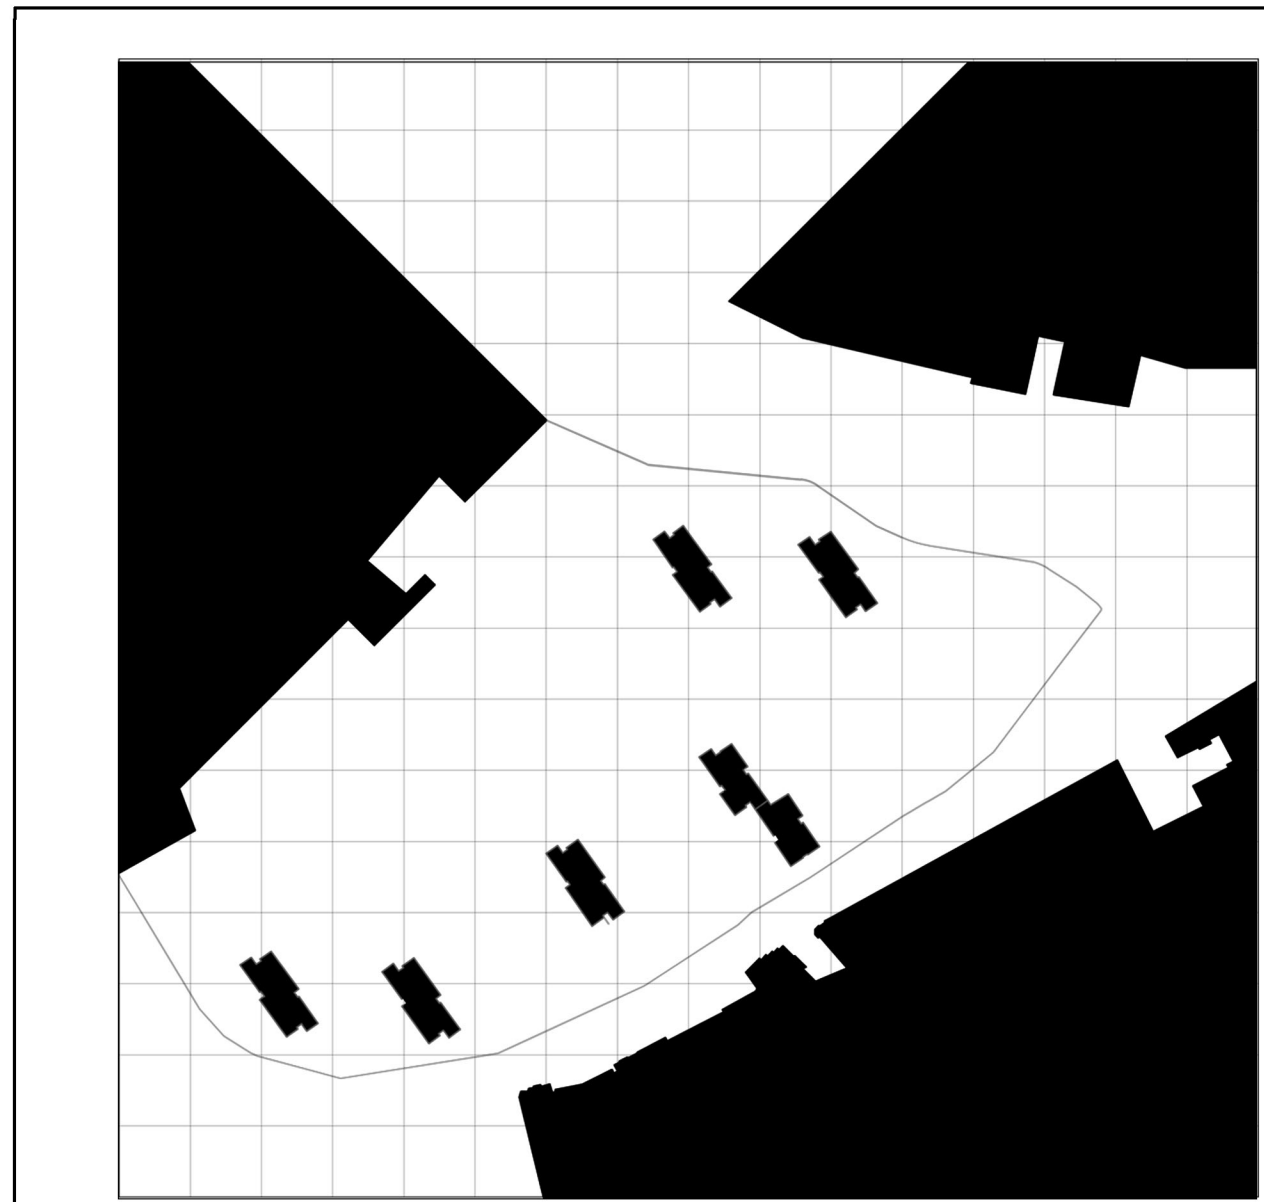

STRATEGIC MAP - SPREE PARK SYSTEM

BERLIN CITY SECTION

GREEN SPACE OF THE CITY

LARGE GREEN AREAS

FRAGMENTS

RIVER SYSTEMS

DIRECTIONING

WRAPPING

GREEN SPREAD

SCHAROUN  
ORGANIC URBAN LANDSCAPE  
KOLLEKTIVPLAN - RIBBON CITY  
1945

TRANSLATION OF IDENTITY

GUEST

ZONES OF INTERACTION

COLLISION

IN - BETWEEN

MATRIX

INTRUSION

MANIPULATION

STRIPES

ALIEN

SWIMMING IN GREEN

DISPLACEMENT

ANOMALY

UFO

ALIEN

LEIPZIGER STRABE URBAN SEQUENCE

LEIPZIGER STRABE URBAN SEQUENCE