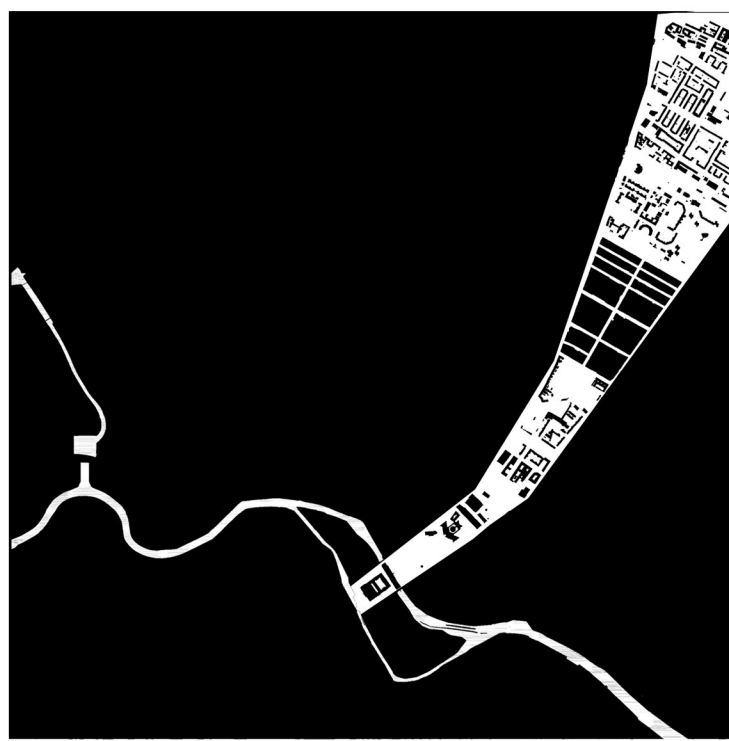

STRATEGIC MAP - SPREE PARK SYSTEM

BERLIN CITY SECTION

GREEN SPACE OF THE CITY

LARGE GREEN AREAS

FRAGMENTS

RIVER SYSTEMS

DIRECTIONING

WRAPPING

GREEN SPREAD

SCHAROUN  
ORGANIC URBAN LANDSCAPE  
KOLLEKTIVPLAN - RIBBON CITY  
1945

TRANSLATION OF IDENTITY

GUEST

ZONES OF INTERACTION

COLLISION

IN - BETWEEN

MATRIX

INTRUSION

MANIPULATION

STRIPES

ALIEN

SWIMMING IN GREEN

DISPLACEMENT

ANOMALY

UFO

ALIEN

LEIPZIGER STRABE URBAN SEQUENCE

LEIPZIGER STRABE URBAN SEQUENCE