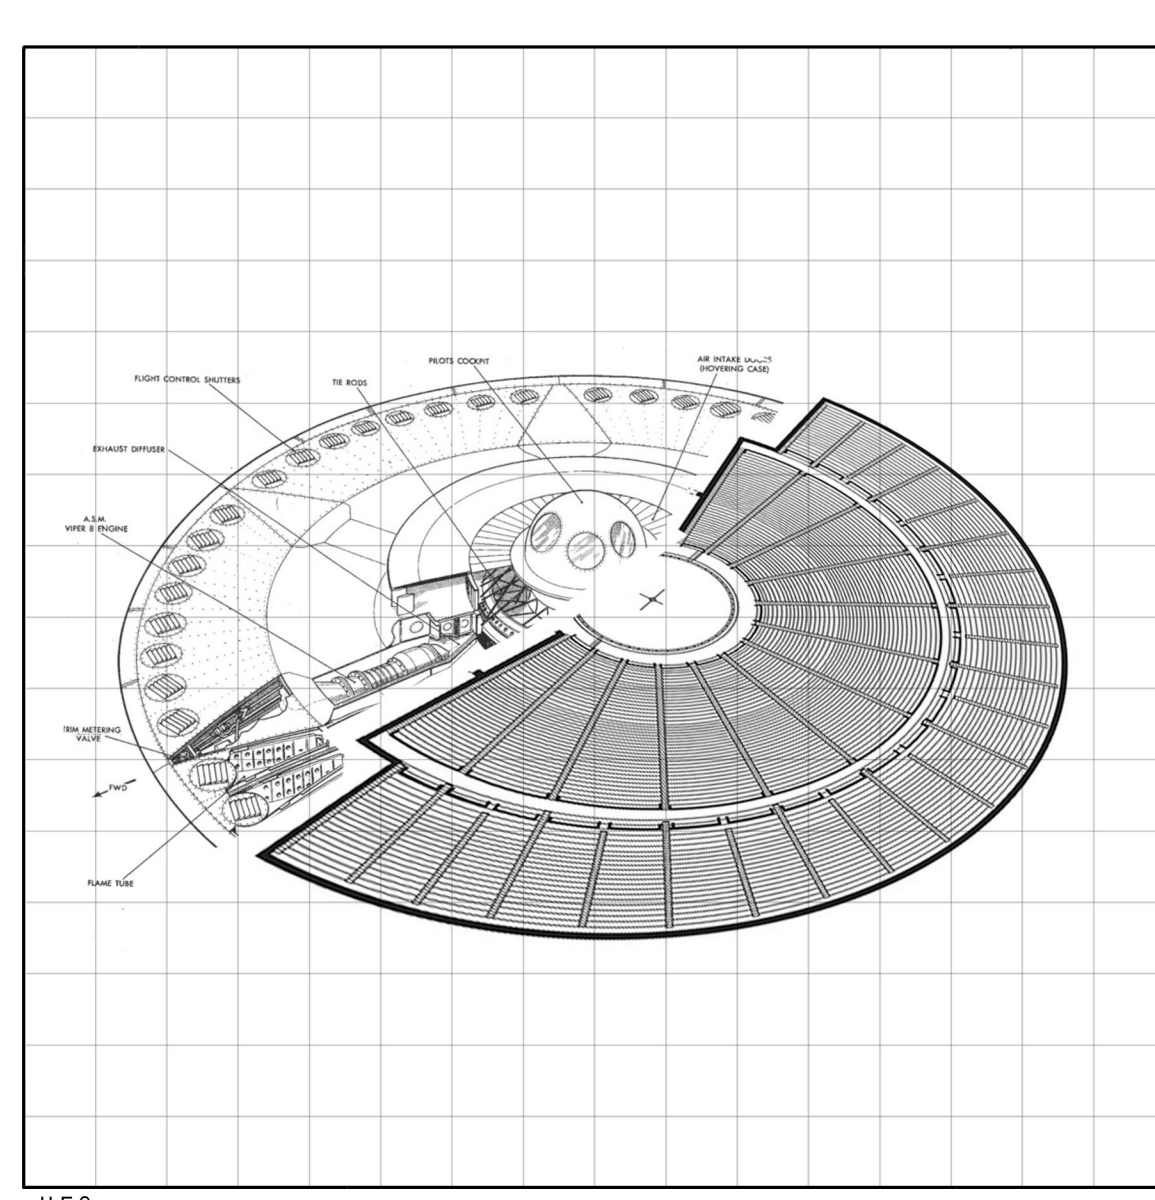

STRATEGIC MAP - SPREE PARK SYSTEM

BERLIN CITY SECTION

GREEN SPACE OF THE CITY

LARGE GREEN AREAS

FRAGMENTS

RIVER SYSTEMS

DIRECTIONING

WRAPPING

INTRUSION

MANIPULATION

STRIPES

ALIEN

SWIMMING IN GREEN

DISPLACEMENT

ANOMALY

UFO