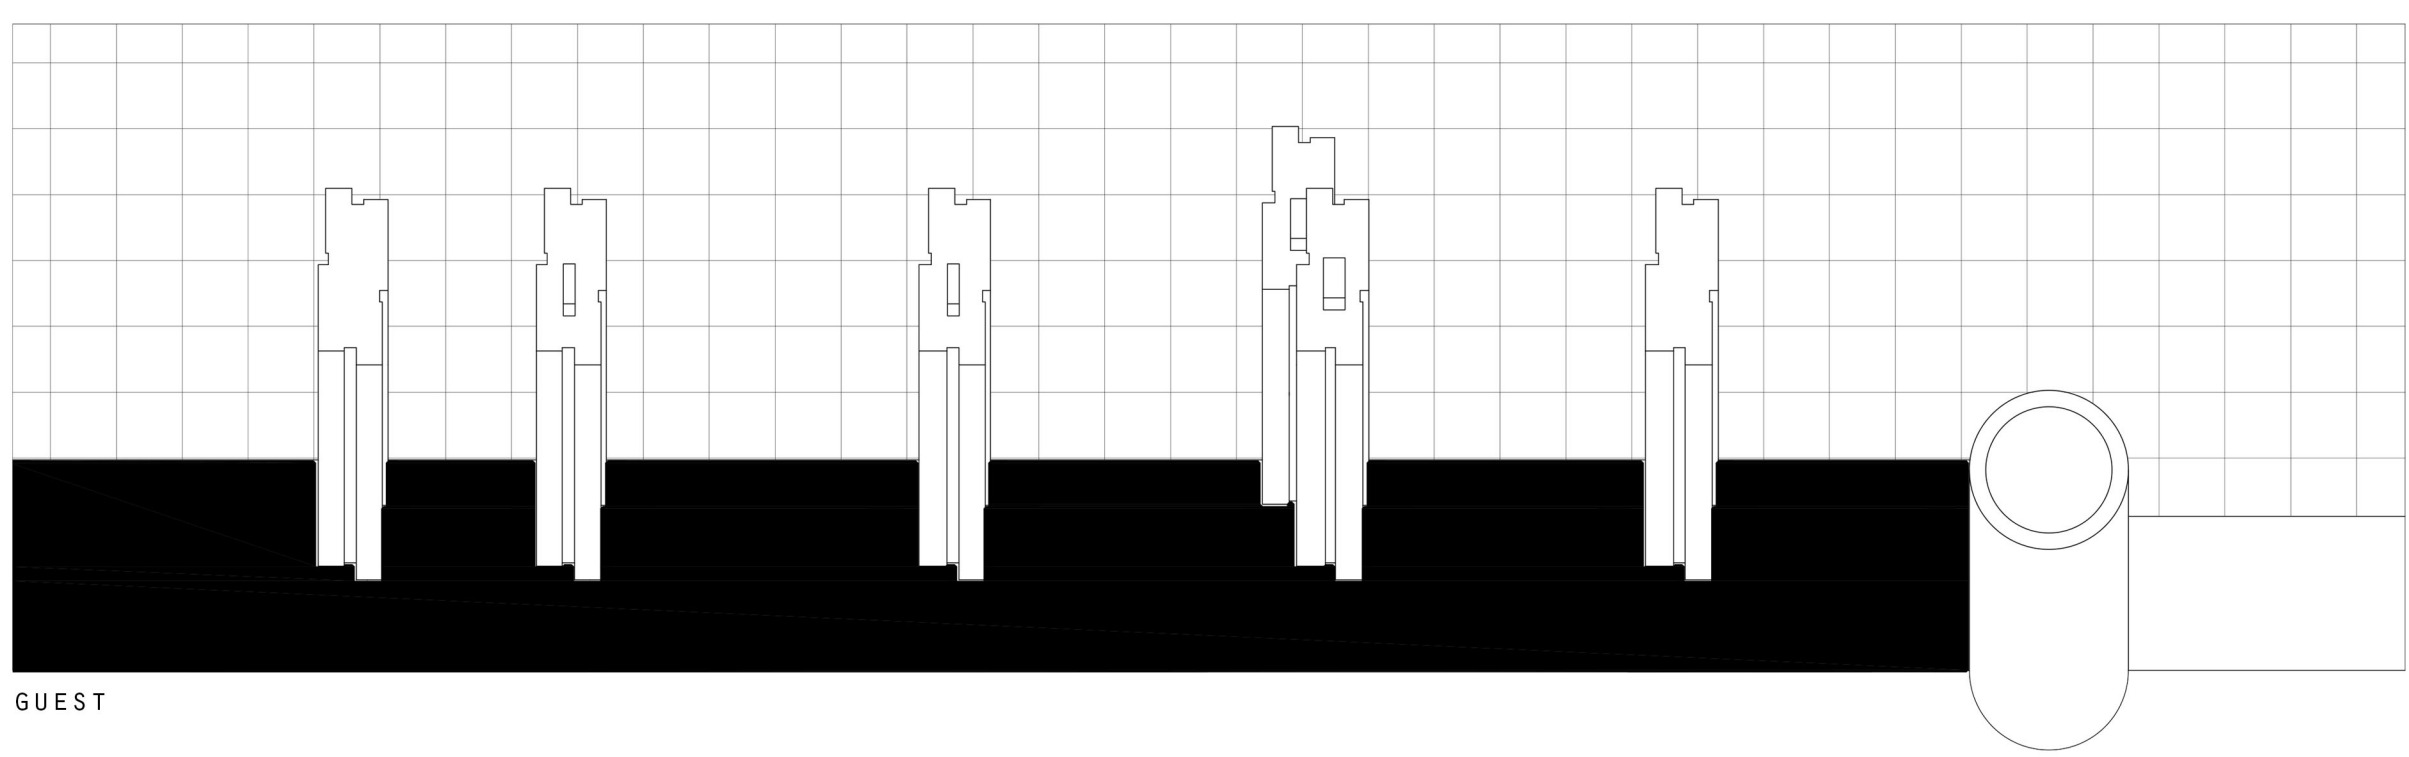

GREEN SPREAD

SCHAROUN  
ORGANIC URBAN LANDSCAPE  
KOLLEKTIVPLAN - RIBBON CITY  
1945

TRANSLATION OF IDENTITY

GUEST

ZONES OF INTERACTION

COLLISION

IN - BETWEEN

MATRIX

INTRUSION

MANIPULATION

STRIPES

ALIEN

SWIMMING IN GREEN

DISPLACEMENT

ANOMALY

UFO