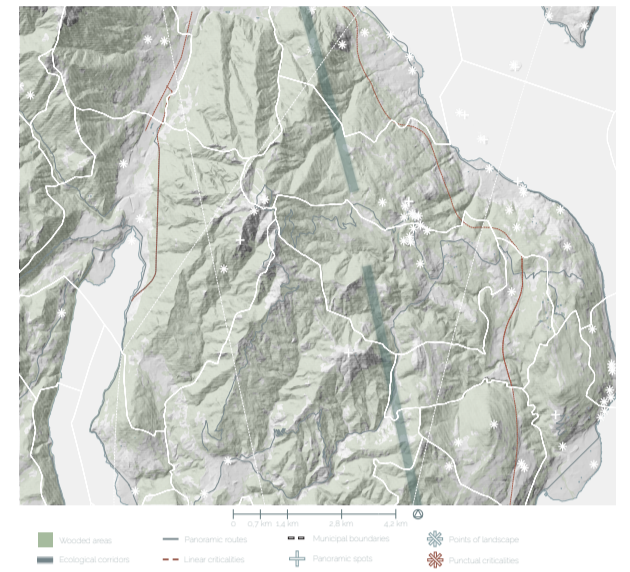

# MONTE MOTTARONE

## Ecological identification

It is the region with the highest level of biodiversity on a provincial scale for this taxonomic category, with 181 bird species reported, of which 72 are breeding. Regarding reptiles, the region is one of three provincial locations where *Natrix tessellata* is known to exist (Bionda et al., 2002). The area, which in the not distant past was extensively exploited agriculturally (pastures and limited mowing meadows), shows clear signs of abandonment, with widespread presence of forest of colonization and rich shrub layer. In areas adjacent to the wetlands, traces of cattle and goat grazing were found, with risk of trampling.

### Ecological and landscape strengths and fragilities