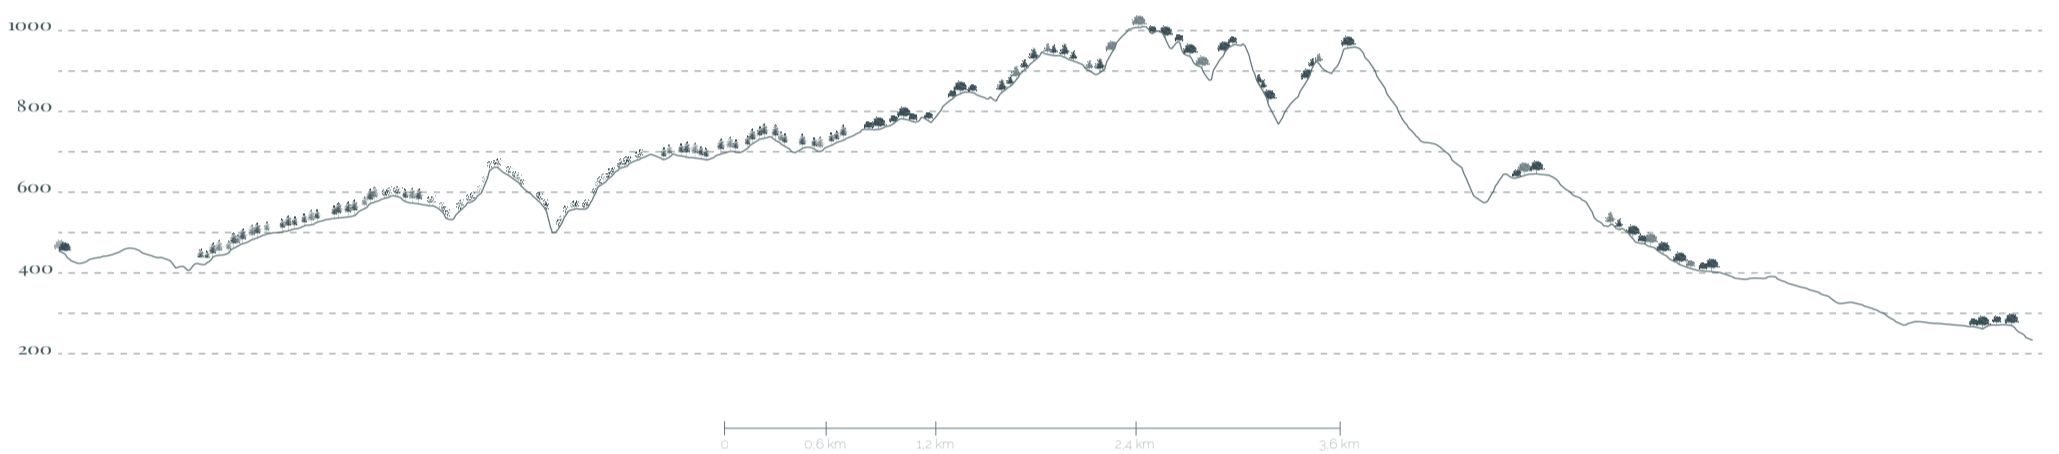

Ecological distribution

01.

Apici omni intur rem. Reperum sitaturis estendu cipienet qui dolorporest lant voluptae mos aceation non nobis quia ipientiae quischia eriorunt dolupti bustoration pedicia tiaspis quost ipsundi aernam la et ullorum evelita tibus, sin nis dus et, officid magni ilignis suntus, sundictur molorro ribust et quandunt quischia ea quam eaqui delit eate num facea

02.