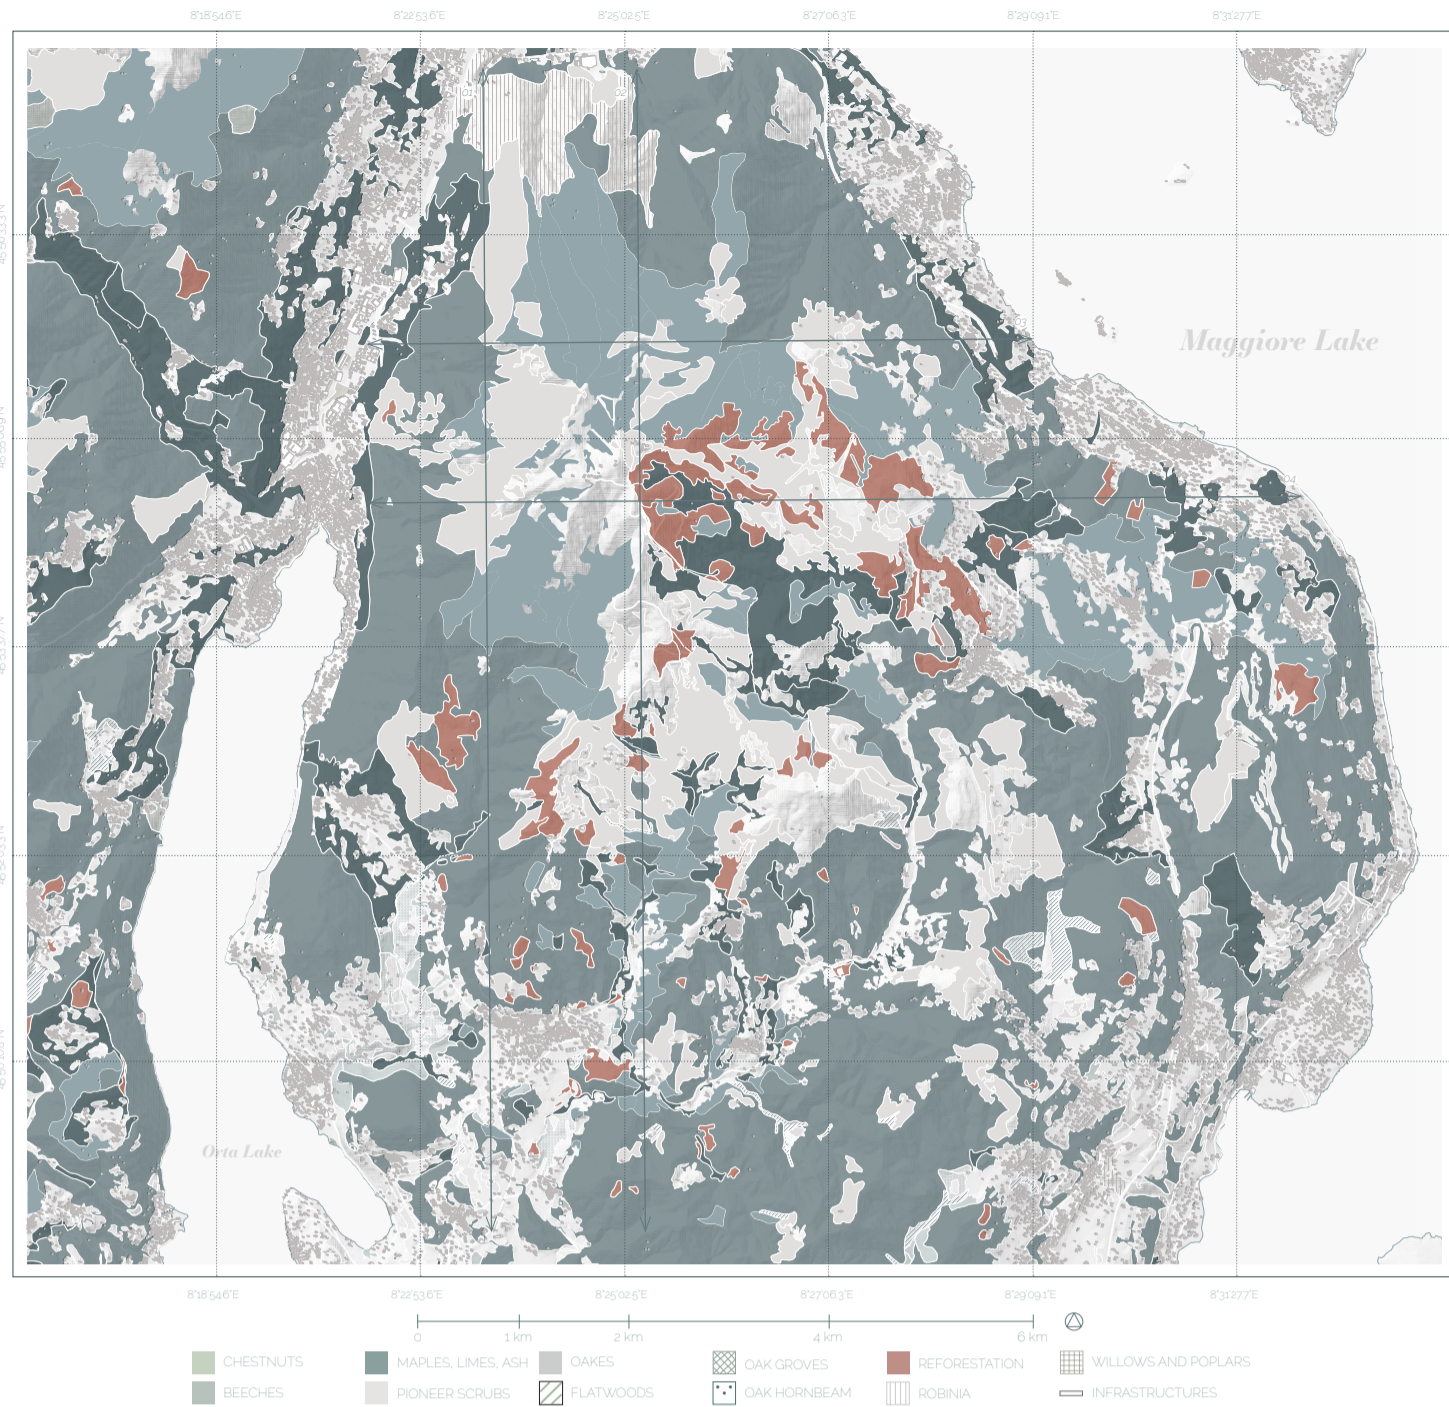

# MONTE MOTTARONE

## Ecological identification

It is the region with the highest level of biodiversity on a provincial scale for this taxonomic category, with 181 bird species reported, of which 72 are breeding. Regarding reptiles, the region is one of three provincial locations where *Natrix tessellata* is known to exist (Bionda et al., 2002). The area, which in the not distant past was extensively exploited agriculturally (pastures and limited mowing meadows), shows clear signs of abandonment, with widespread presence of forest of colonization and rich shrub layer. In areas adjacent to the wetlands, traces of cattle and goat grazing were found, with risk of trampling.

### Ecological and landscape strengths and fragilities

## Ecological distribution

01.

Apici omni intur rem. Reperum sitaturis estendu cipienet qui dolorporest lant voluptae mos aceation non nobis quia ipientiae quischia eriorunt dolupti bustoration pedicia tiaspis quost ipsundi aernam la et ullorum evelita tibus, sin nis dus et, officid magni ilignis suntus, sundictur molorro ribust et quandunt quischia ea quam eaqui delit eate num facea