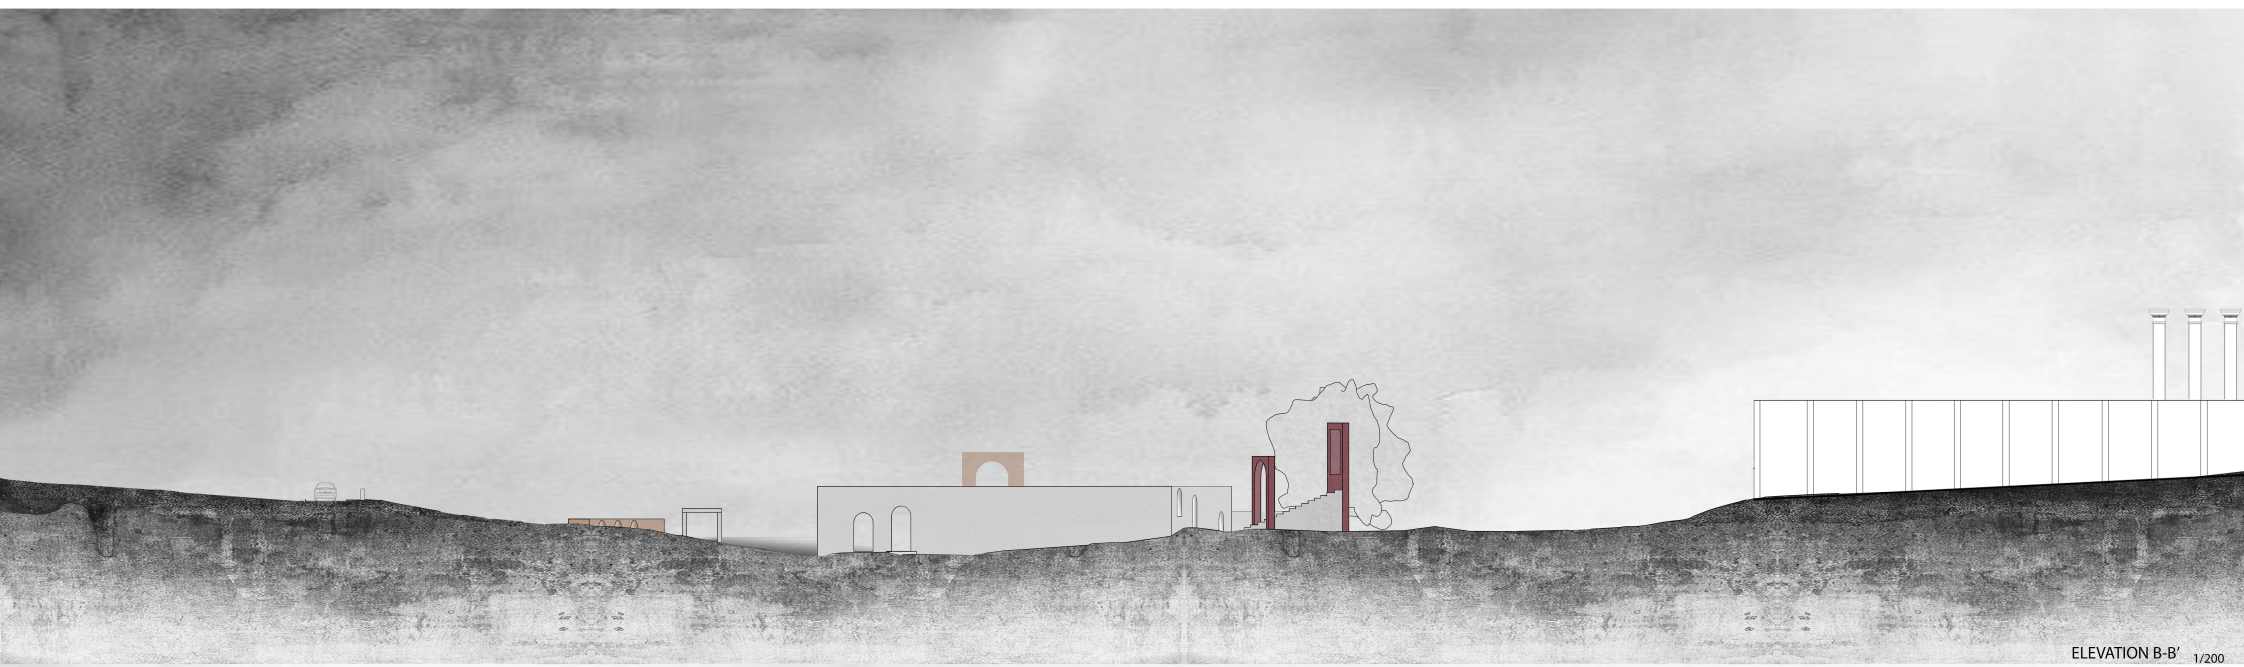

ELEVATION A-A' 1/200

ELEVATION B-B' 1/200

**POLITECNICO
DI MILANO**
SCHOOL OF ARCHITECTURE & URBAN PLANNING
A.Y. 2019-2020

PROFESSOR_NIKOS KTENAS
STUDENT_INA NATSI

FINAL DESIGN_STRETCHING BOUNDARIES

B'-A'