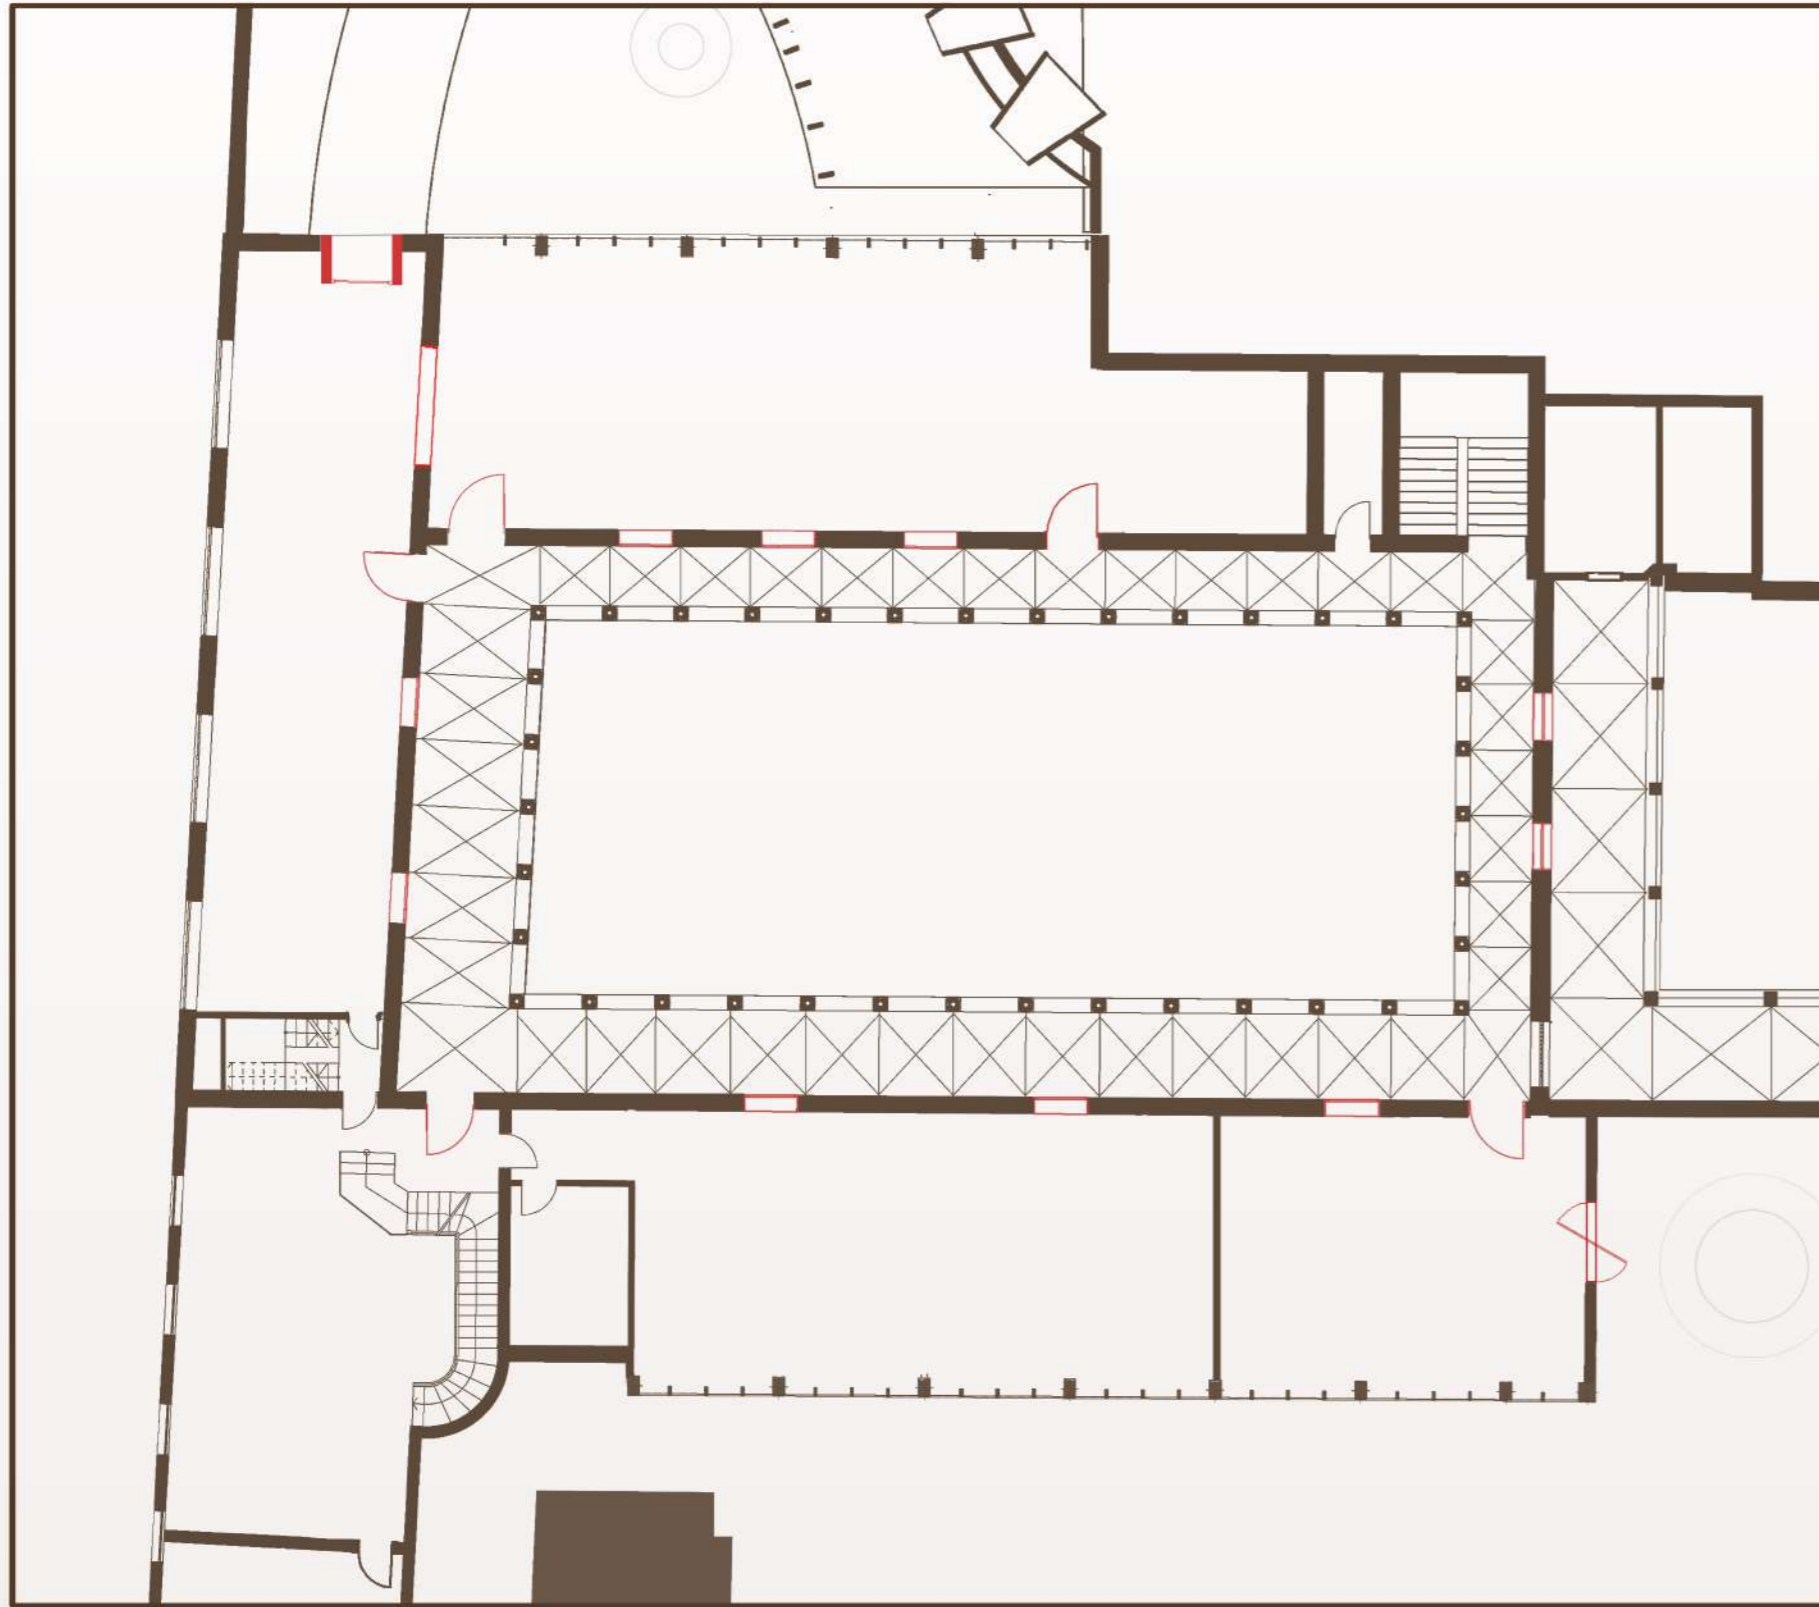

# OPENINGS

As keywords, "open" is a major concept of the Connect to Reveal project.

Società Umanitaria opens itself to the public and to do so, the project is increasing the visibility of its inside program and the visibility of its aesthetic. An analysis has been made to respect the existing rhythm of the proportions of the arches in order to build the openings.

This intervention on the library and on Chiostro dei Glicini build visual connections and let the natural light enter. Finally, direct sight link is designed between Chiostro dei Glicini and Chiostro della Memoria.

TYPICAL SPAN ANALYSIS

GROUND FLOOR PLAN  
CHIOSTRO DEI GLICINI  
1/500

STRUCTURAL SECTION  
1/50