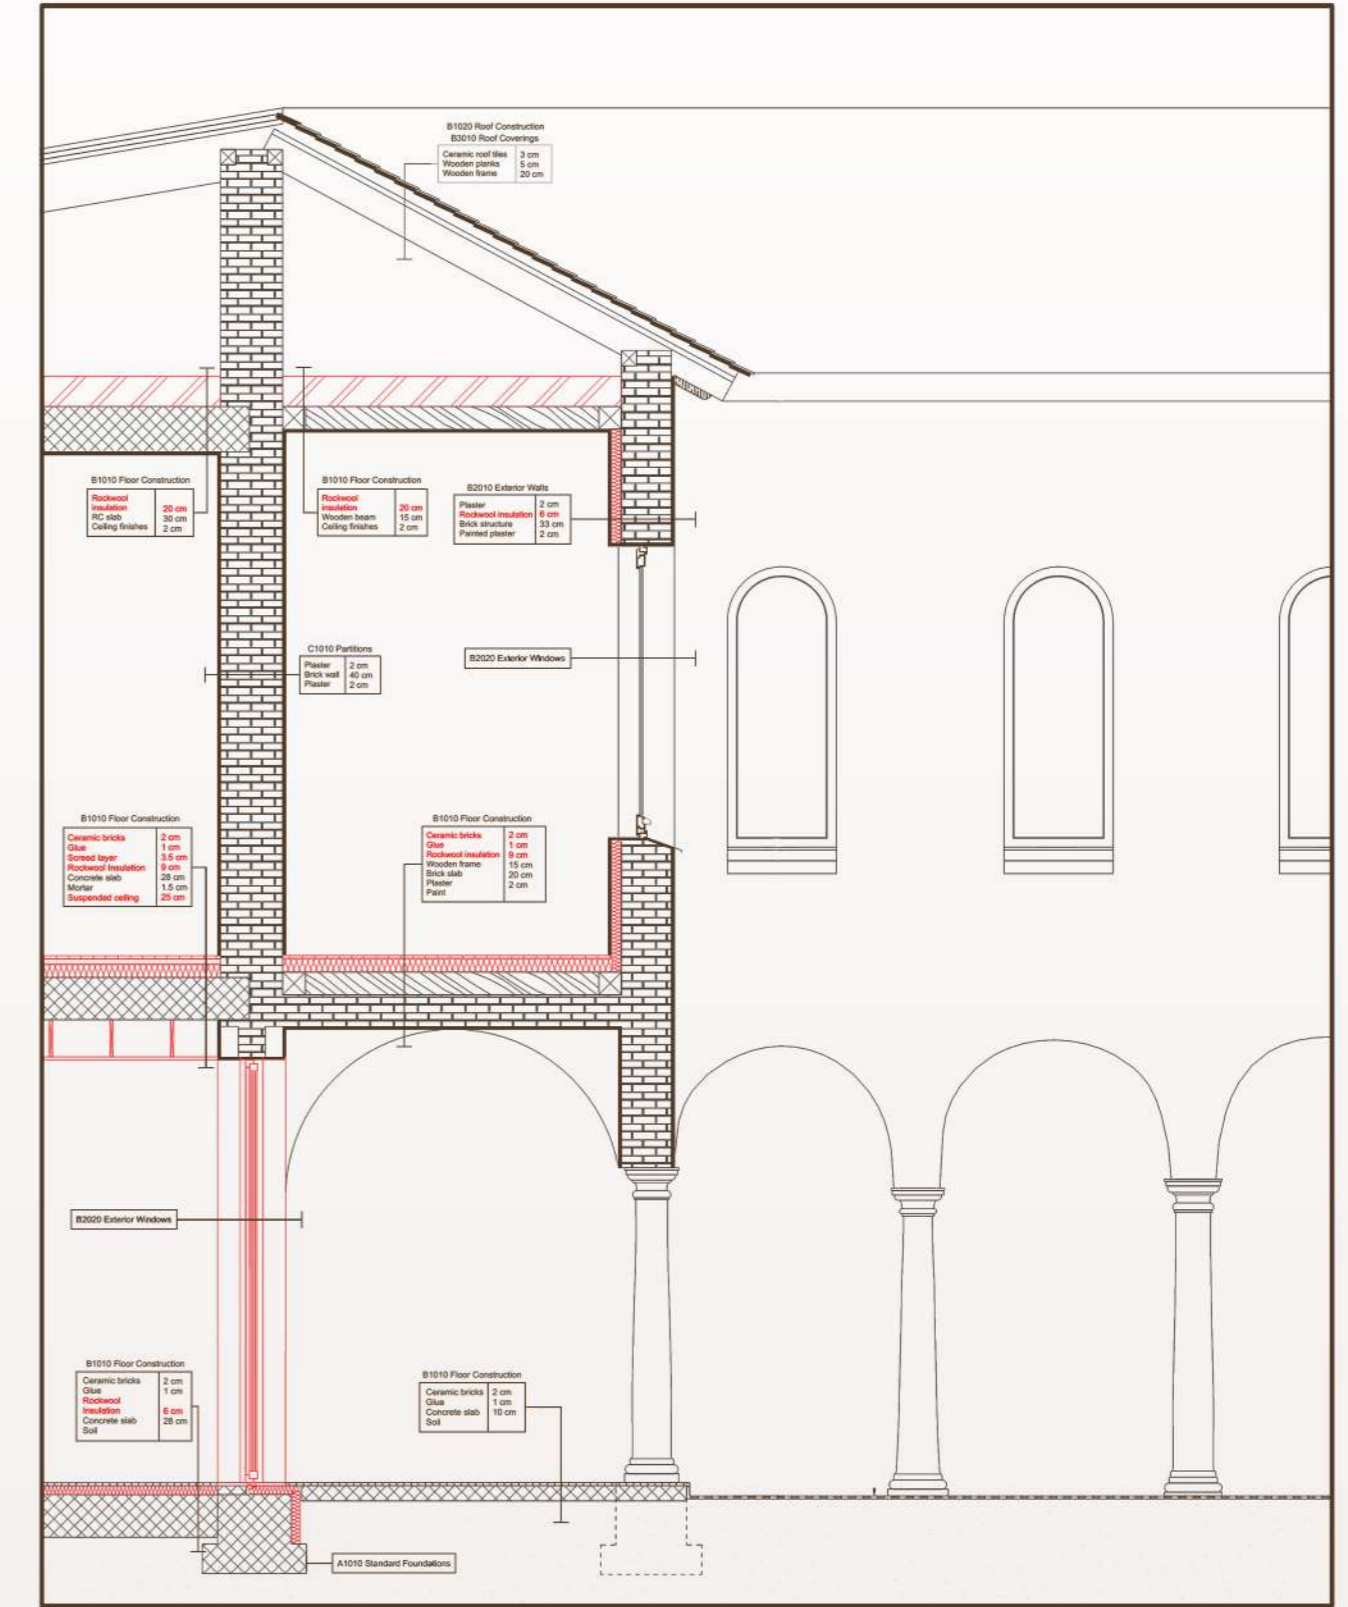

# OPENINGS

As keywords, "open" is a major concept of the Connect to Reveal project.

Società Umanitaria opens itself to the public and to do so, the project is increasing the visibility of its inside program and the visibility of its aesthetic. An analysis has been made to respect the existing rhythm of the proportions of the arches in order to build the openings.

This intervention on the library and on Chiostro dei Glicini build visual connections and let the natural light enter. Finally, direct sight link is designed between Chiostro dei Glicini and Chiostro della Memoria.

TYPICAL SPAN ANALYSIS

GROUND FLOOR PLAN  
CHIOSTRO DEI GLICINI  
1/500

STRUCTURAL SECTION  
1/50