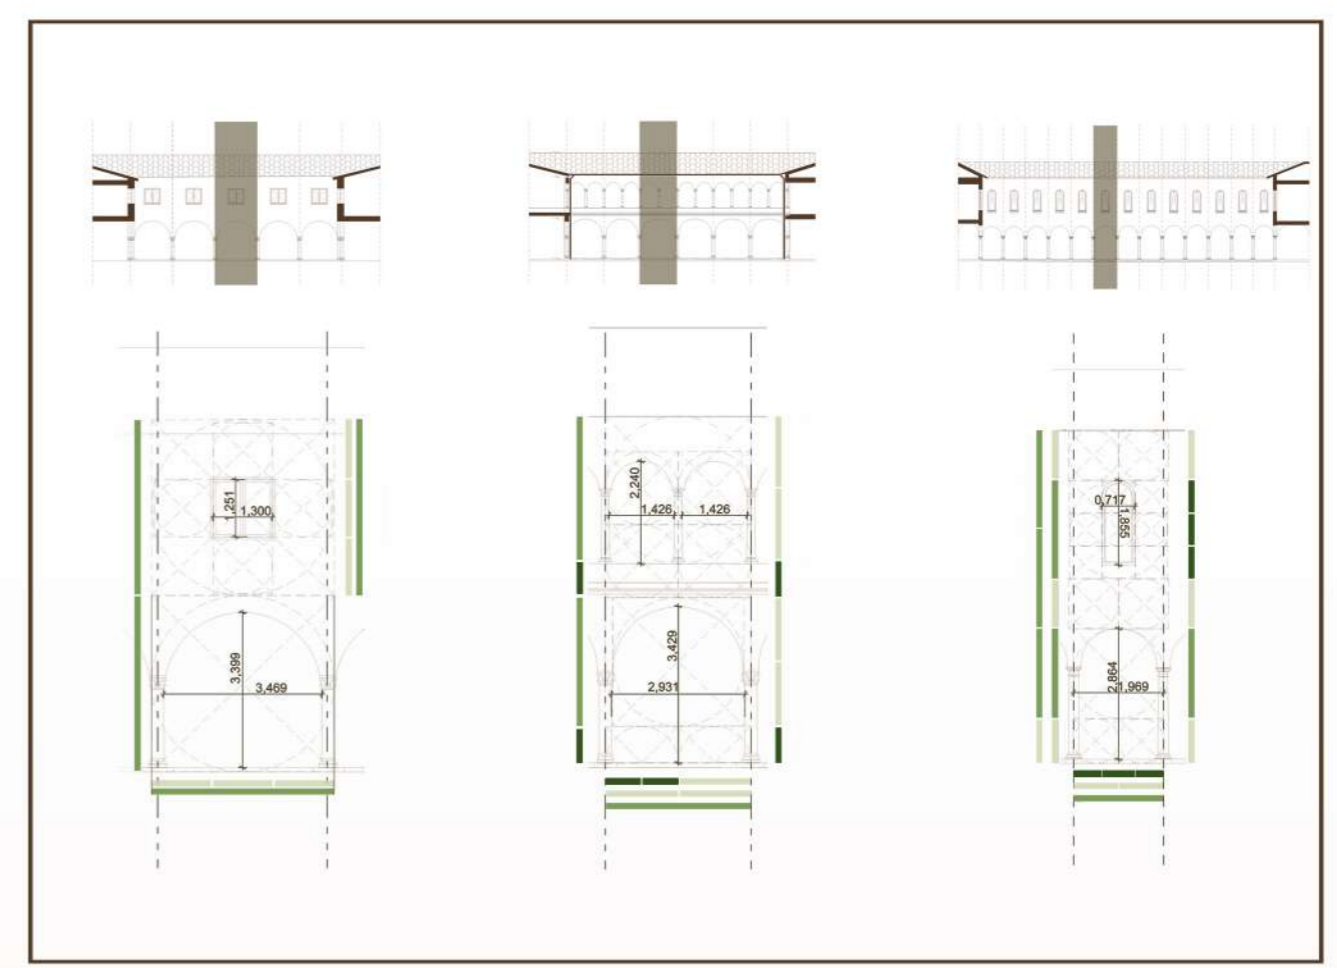

# OPENINGS

As keywords, "open" is a major concept of the Connect to Reveal project.

Società Umanitaria opens itself to the public and to do so, the project is increasing the visibility of its inside program and the visibility of its aesthetic. An analysis has been made to respect the existing rhythm of the proportions of the arches in order to build the openings.

This intervention on the library and on Chiostro dei Glicini build visual connections and let the natural light enter. Finally, direct sight link is designed between Chiostro dei Glicini and Chiostro della Memoria.

TYPICAL SPAN ANALYSIS

GROUND FLOOR PLAN  
CHIOSTRO DEI GLICINI  
1/500

STRUCTURAL SECTION  
1/50