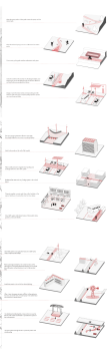

STAGE 1 PLANNING DETAIL