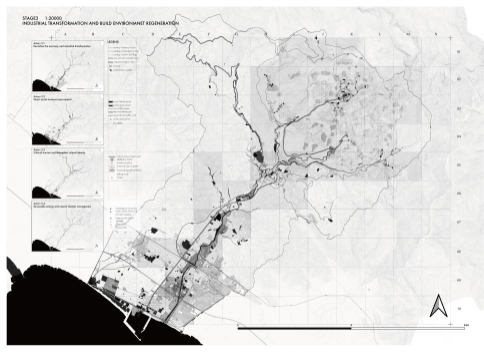

STAGE 1 PLANNING DETAIL

12