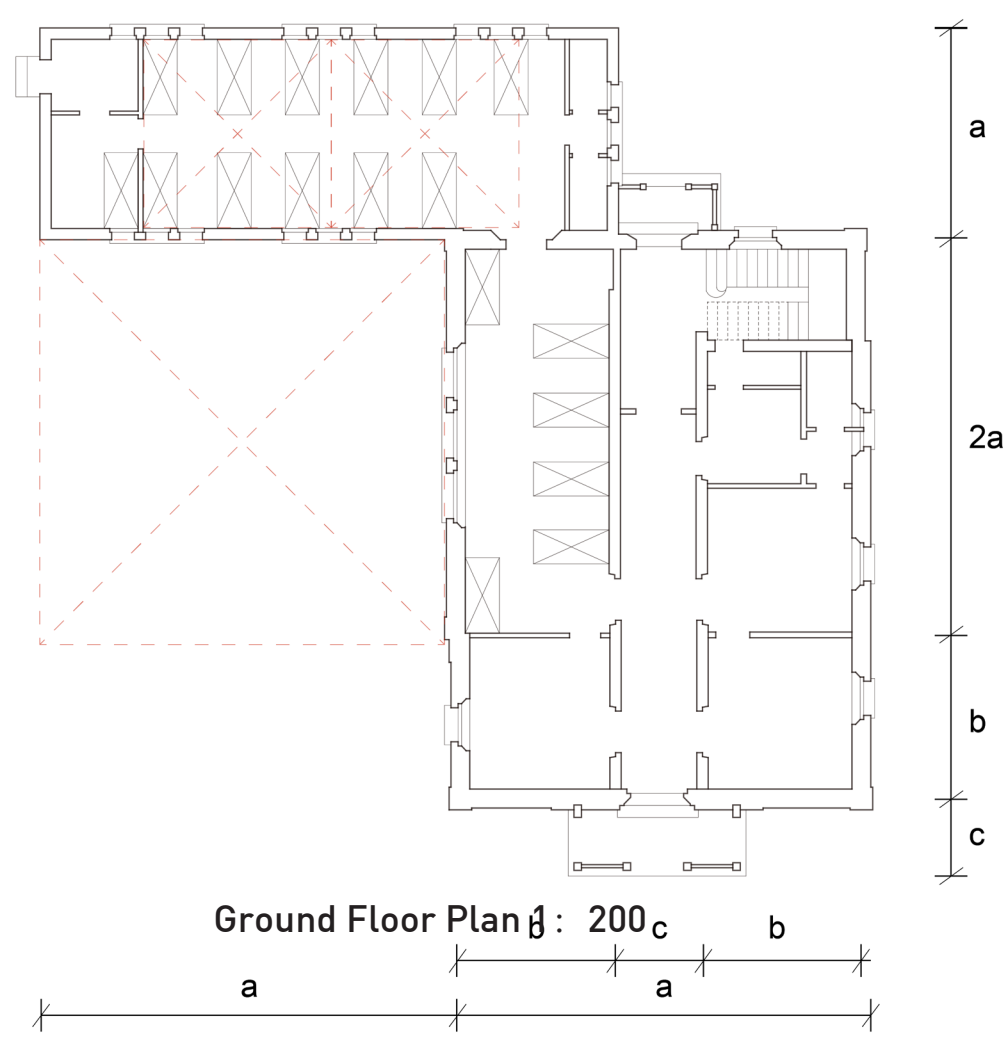

Roof Plan 1: 500 0 5m 10m 15m 25m

0 1m 3m 6m 10m

Maps along Migliara 48 Sx 1:2000 0 1km 3km 6km 10km