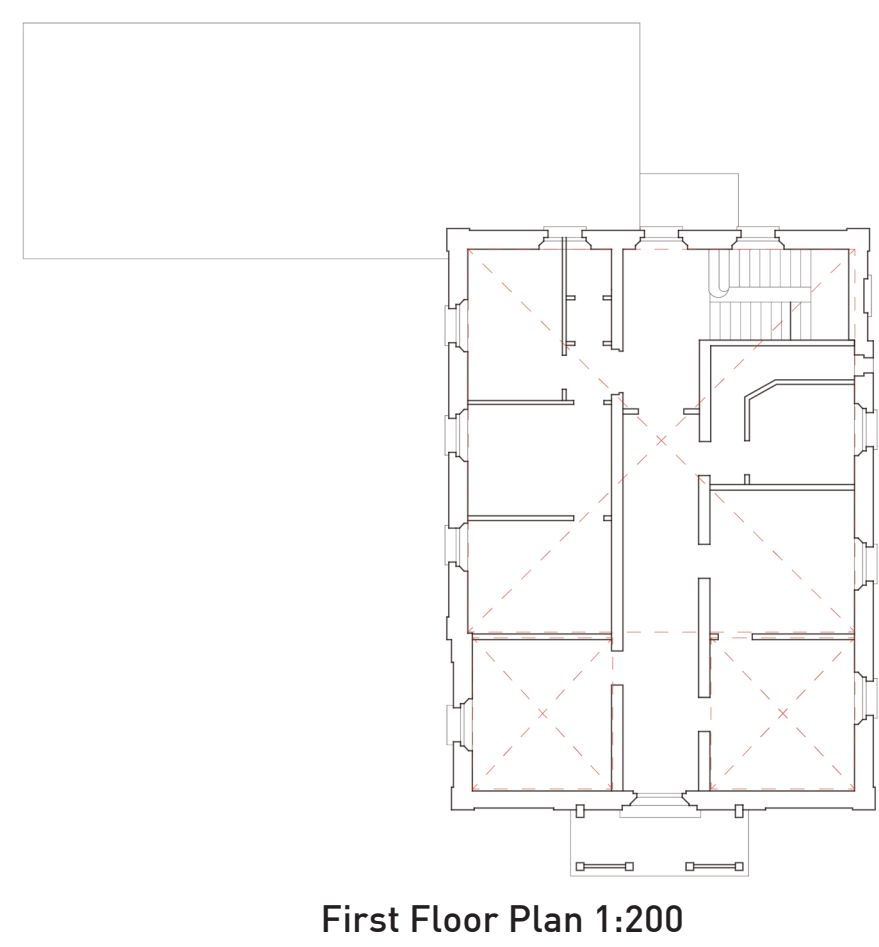

Roof Plan 1: 500 0 5m 10m 15m 25m

0 1m 3m 6m 10m

Maps along Migliara 48 Sx 1:2000 0 1km 3km 6km 10km