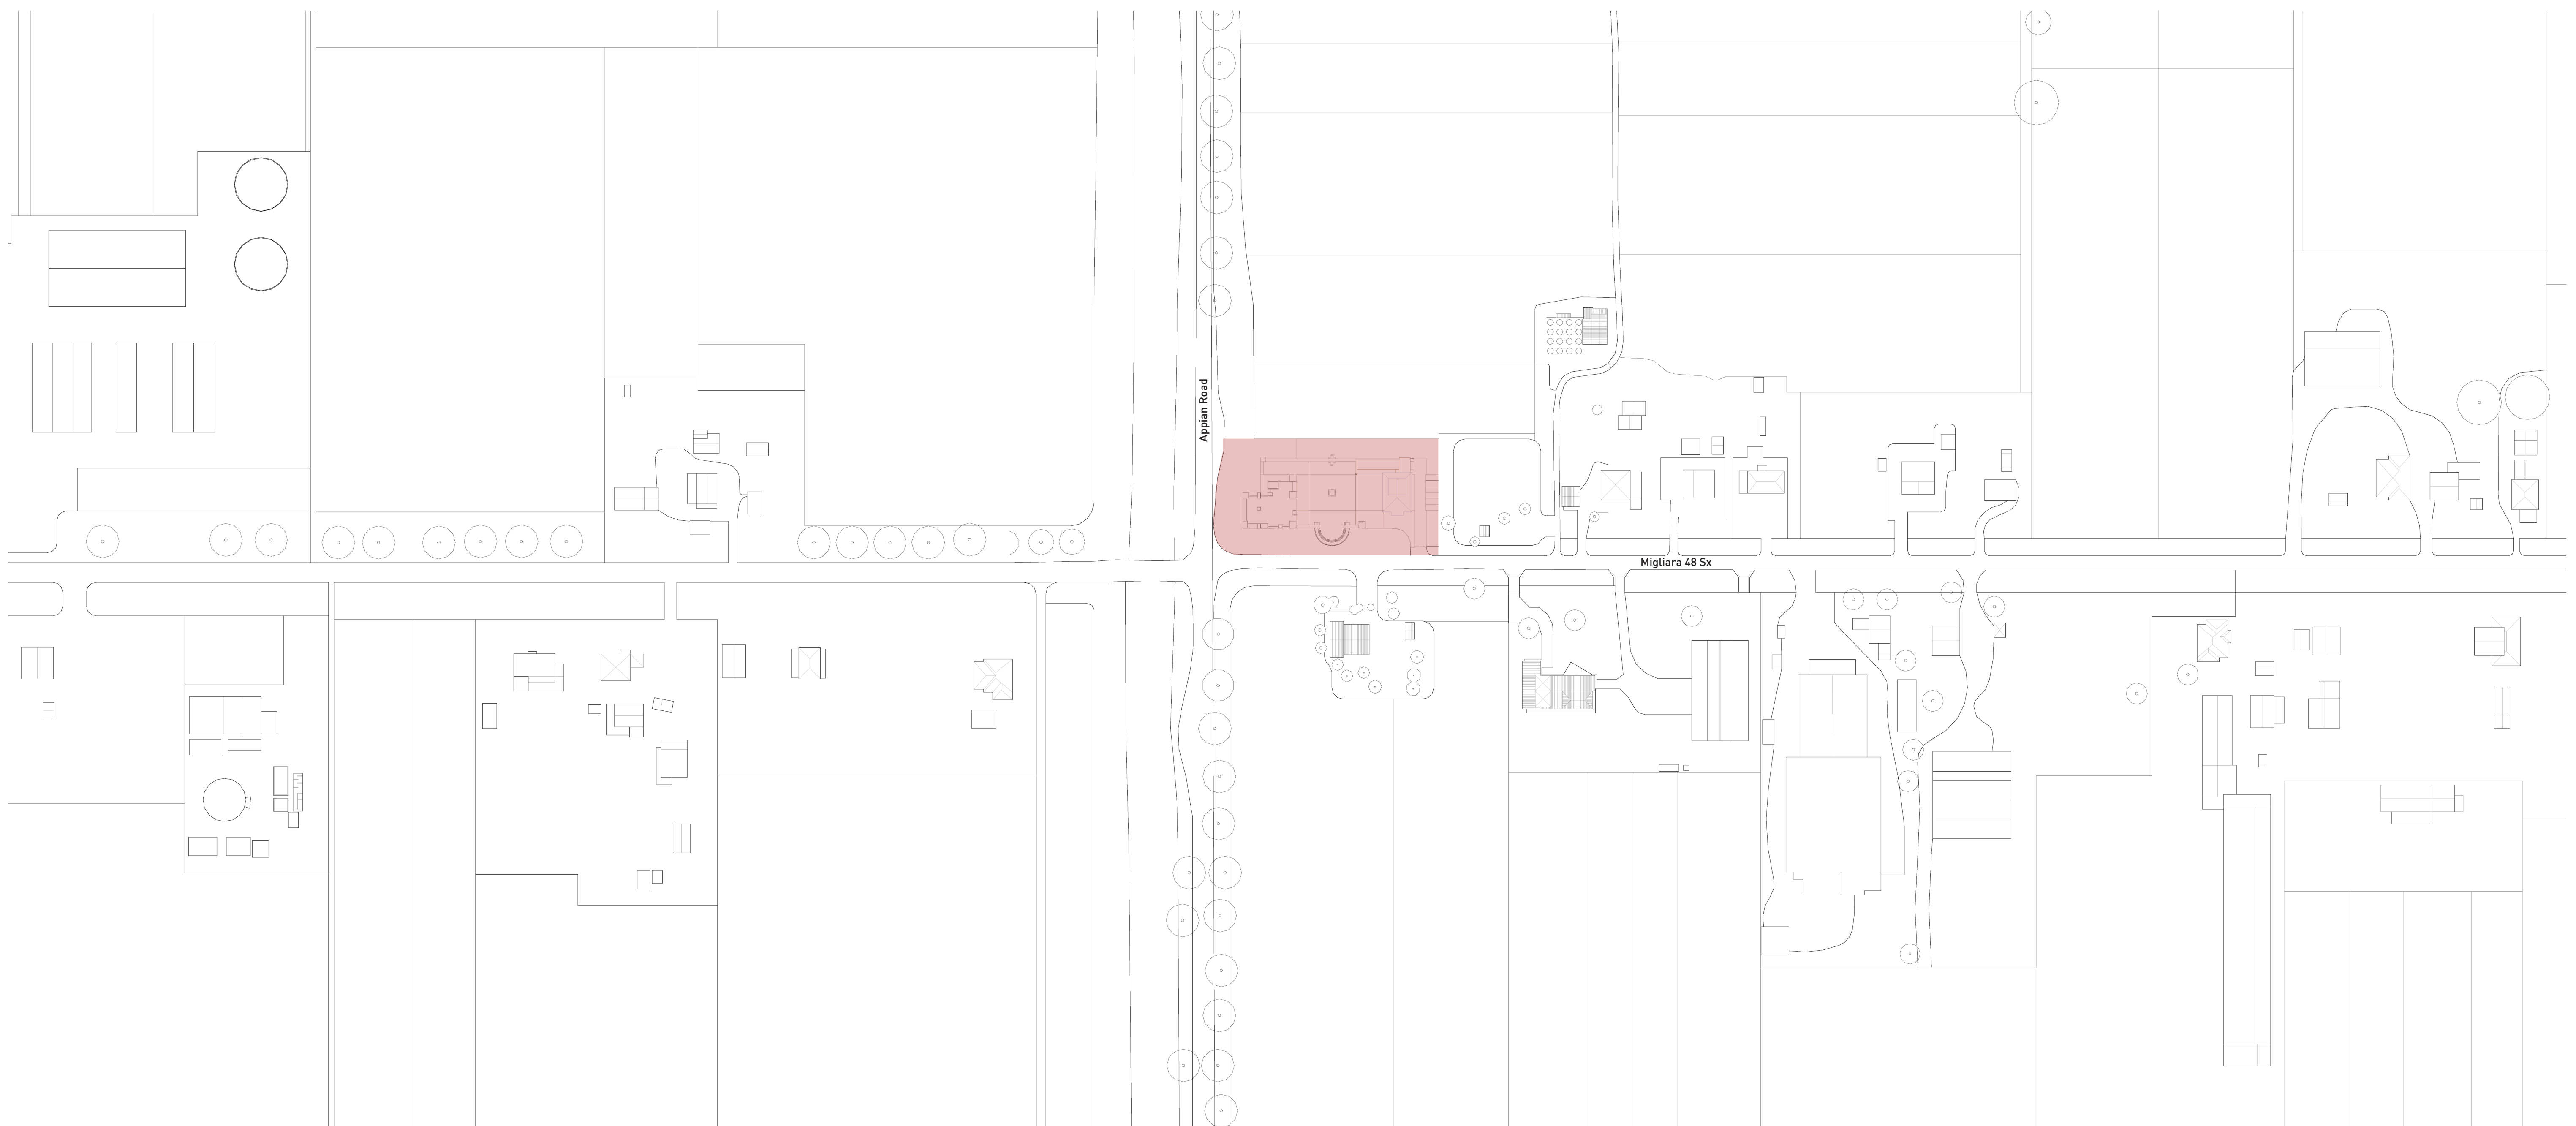

Roof Plan 1: 500 0 5m 10m 15m 25m

0 1m 3m 6m 10m

Maps along Migliara 48 Sx 1:2000 0 1km 3km 6km 10km