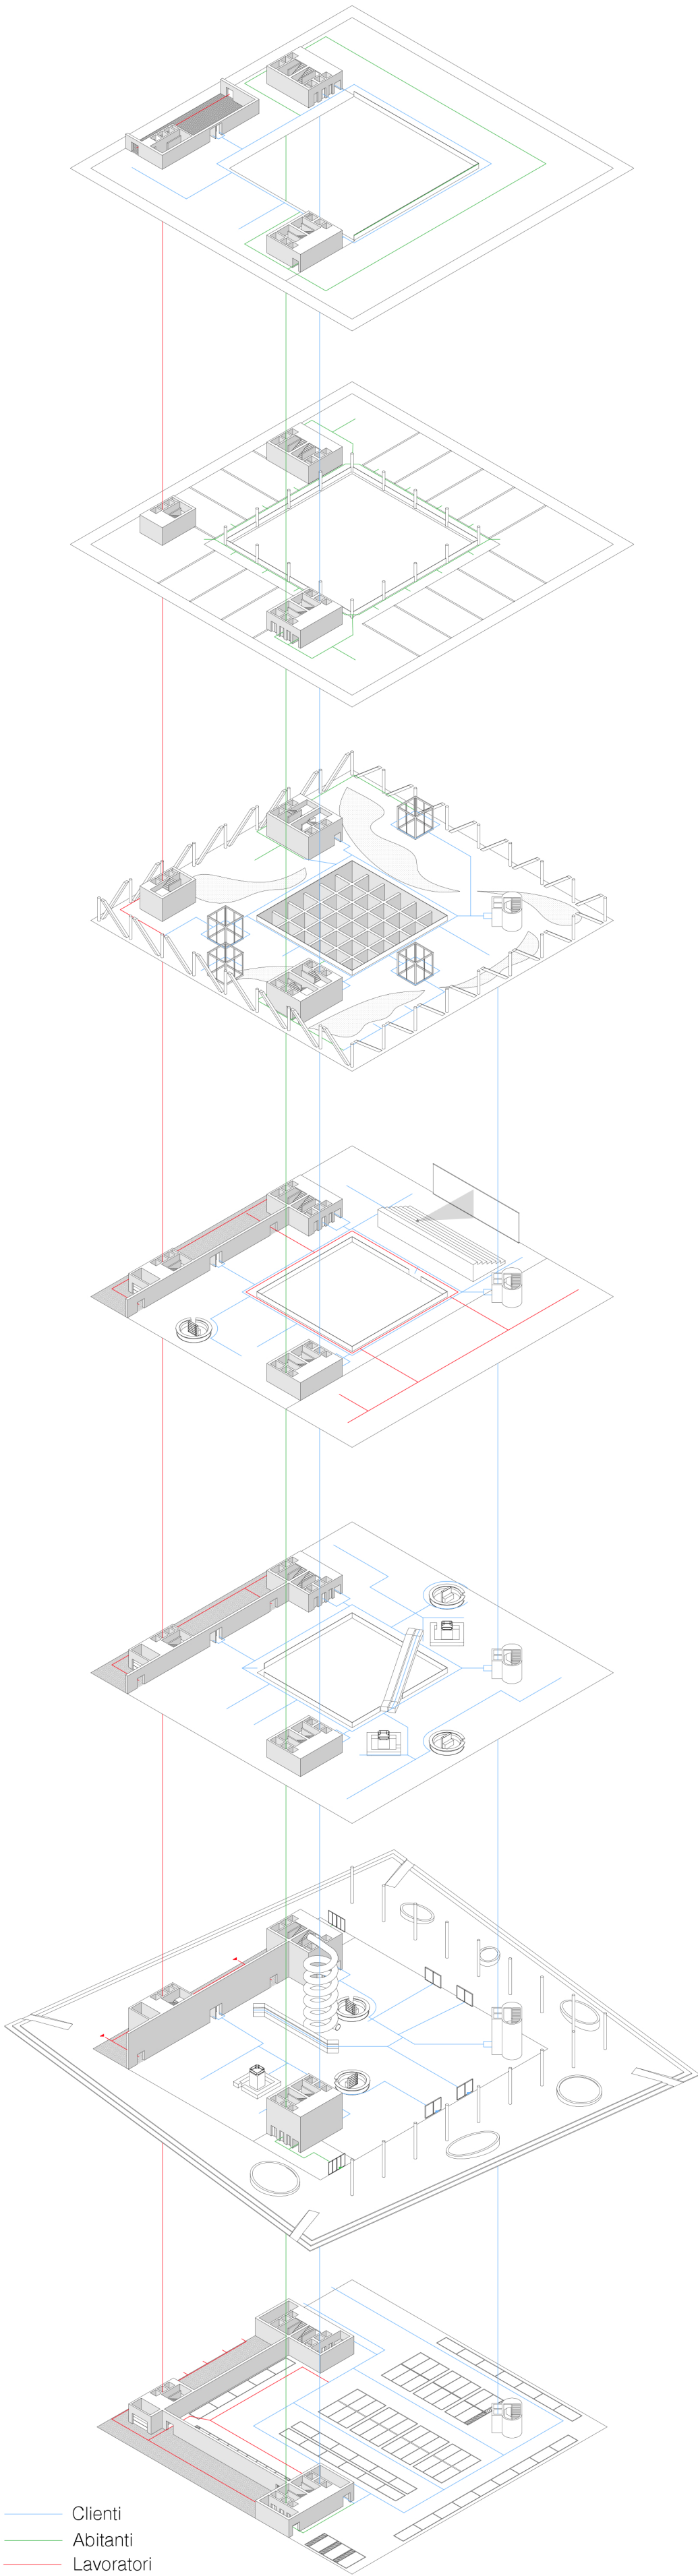

DISTRIBUTION

LEGEND

- | | |
|------------------------|---------------------|
| 16 / Employee Entrance | 24 / Fitness Area |
| 17 / Restaurant | 25 / Coworking Area |
| 18 / Kitchen | 26 / Housing |
| 19 / Betting Room | 27 / DJ Set |
| 20 / Strip Club | 28 / Shaft |
| 21 / Strip Privé | 29 / Facilities |
| 22 / Offices | 30 / Hall |
| 23 / Zen Pod | |