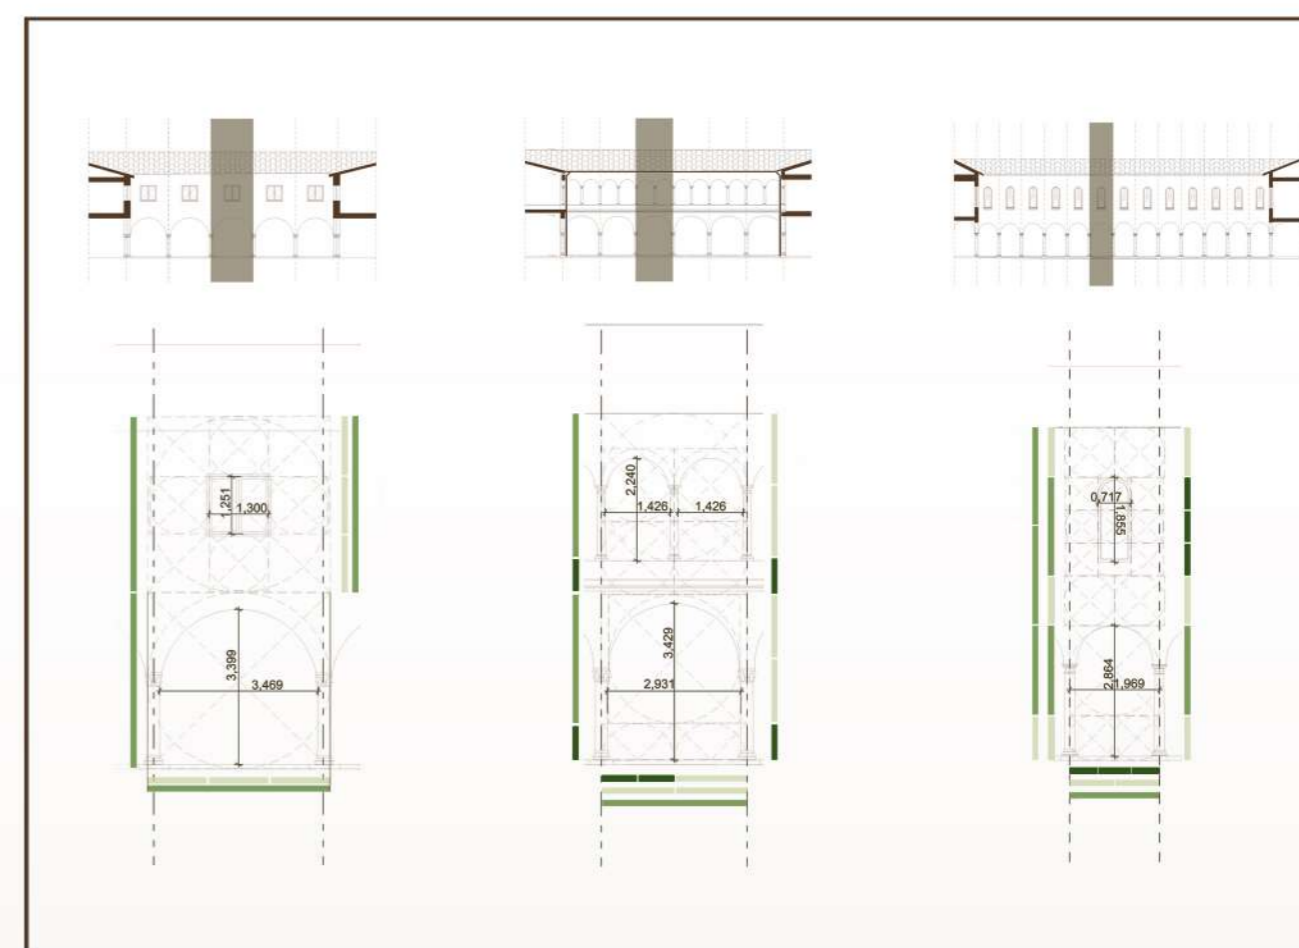

OPENINGS

As keywords, "open" is a major concept of the Connect to Reveal project.

Società Umanitaria opens itself to the public and to do so, the project is increasing the visibility of its inside program and the visibility of its aesthetic. An analysis has been made to respect the existing rhythm of the proportions of the arches in order to build the openings.

This intervention on the library and on Chiostro dei Glicini build visual connections and let the natural light enter.

Finally, direct sight link is designed between Chiostro dei Glicini and Chiostro della Memoria.

TYPICAL SPAN ANALYSIS

GROUND FLOOR PLAN
CHIOSTRO DEI GLICINI
1/500

STRUCTURAL SECTION
1/50