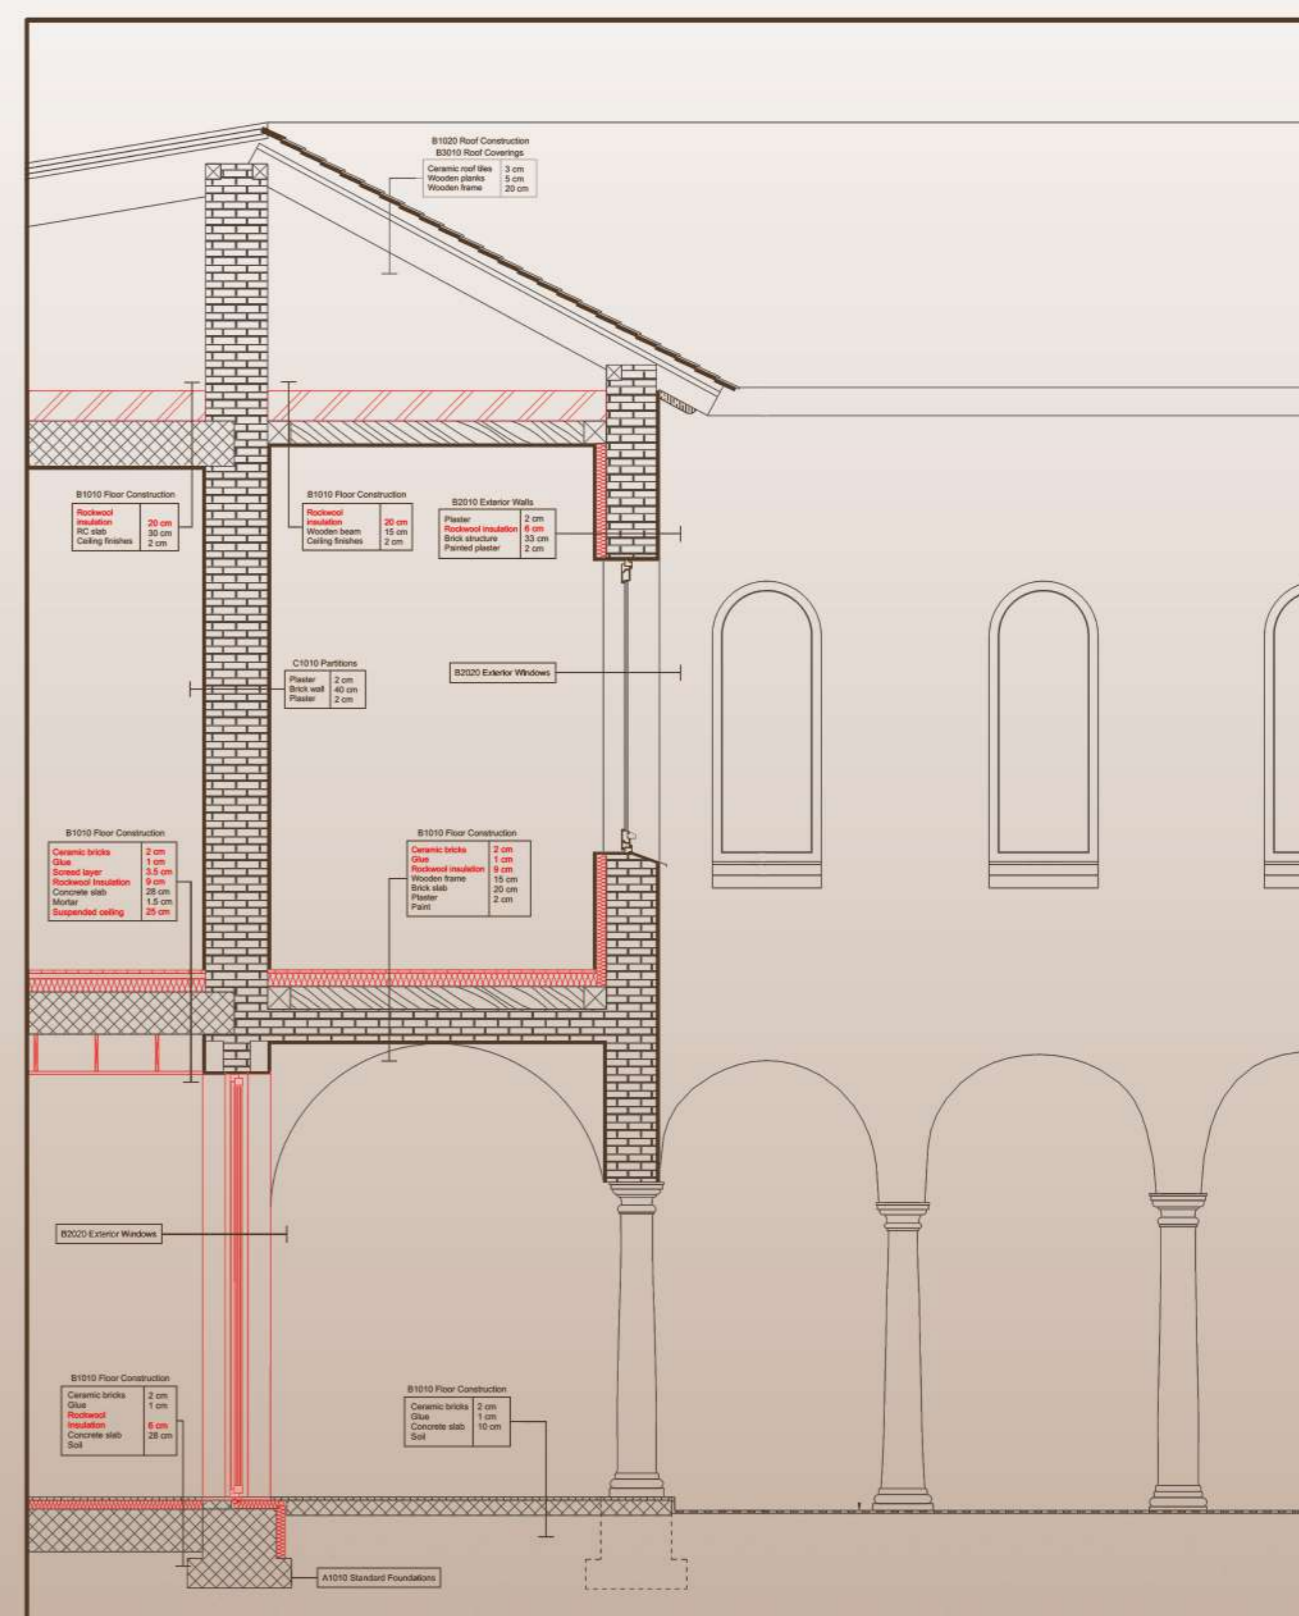

OPENINGS

As keywords, "open" is a major concept of the Connect to Reveal project.

Società Umanitaria opens itself to the public and to do so, the project is increasing the visibility of its inside program and the visibility of its aesthetic. An analysis has been made to respect the existing rhythm of the proportions of the arches in order to build the openings.

This intervention on the library and on Chiostro dei Glicini build visual connections and let the natural light enter.

Finally, direct sight link is designed between Chiostro dei Glicini and Chiostro della Memoria.

TYPICAL SPAN ANALYSIS

GROUND FLOOR PLAN
CHIOSTRO DEI GLICINI
1/500

STRUCTURAL SECTION
1/50