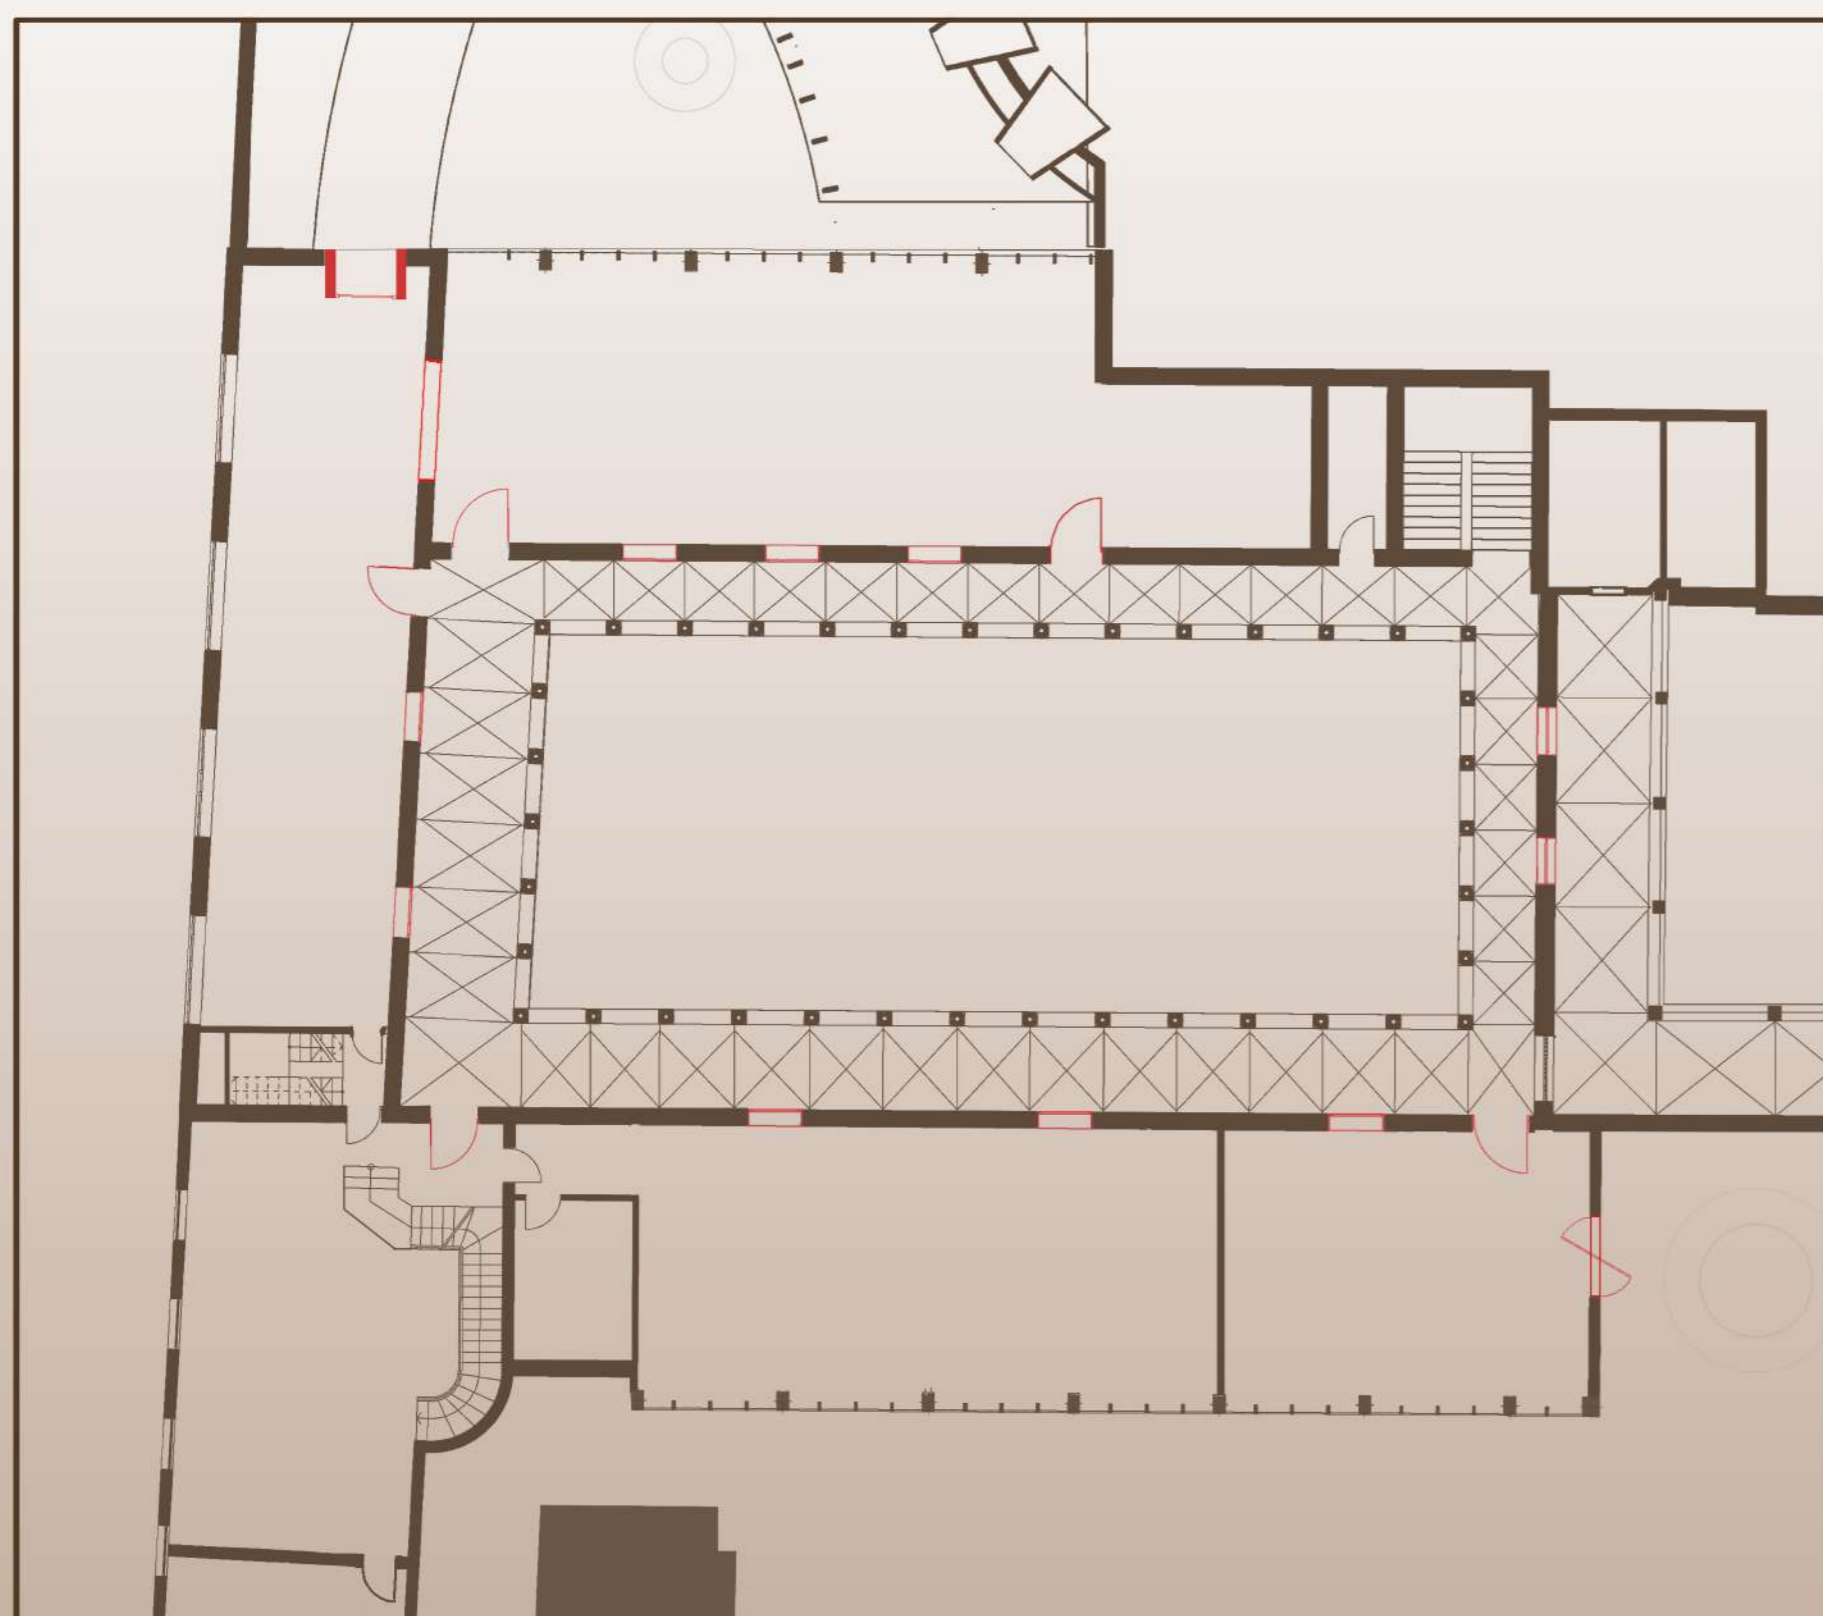

OPENINGS

As keywords, "open" is a major concept of the Connect to Reveal project.

Società Umanitaria opens itself to the public and to do so, the project is increasing the visibility of its inside program and the visibility of its aesthetic. An analysis has been made to respect the existing rhythm of the proportions of the arches in order to build the openings.

This intervention on the library and on Chiostro dei Glicini build visual connections and let the natural light enter.

Finally, direct sight link is designed between Chiostro dei Glicini and Chiostro della Memoria.

TYPICAL SPAN ANALYSIS

GROUND FLOOR PLAN
CHIOSTRO DEI GLICINI
1/500

STRUCTURAL SECTION
1/50