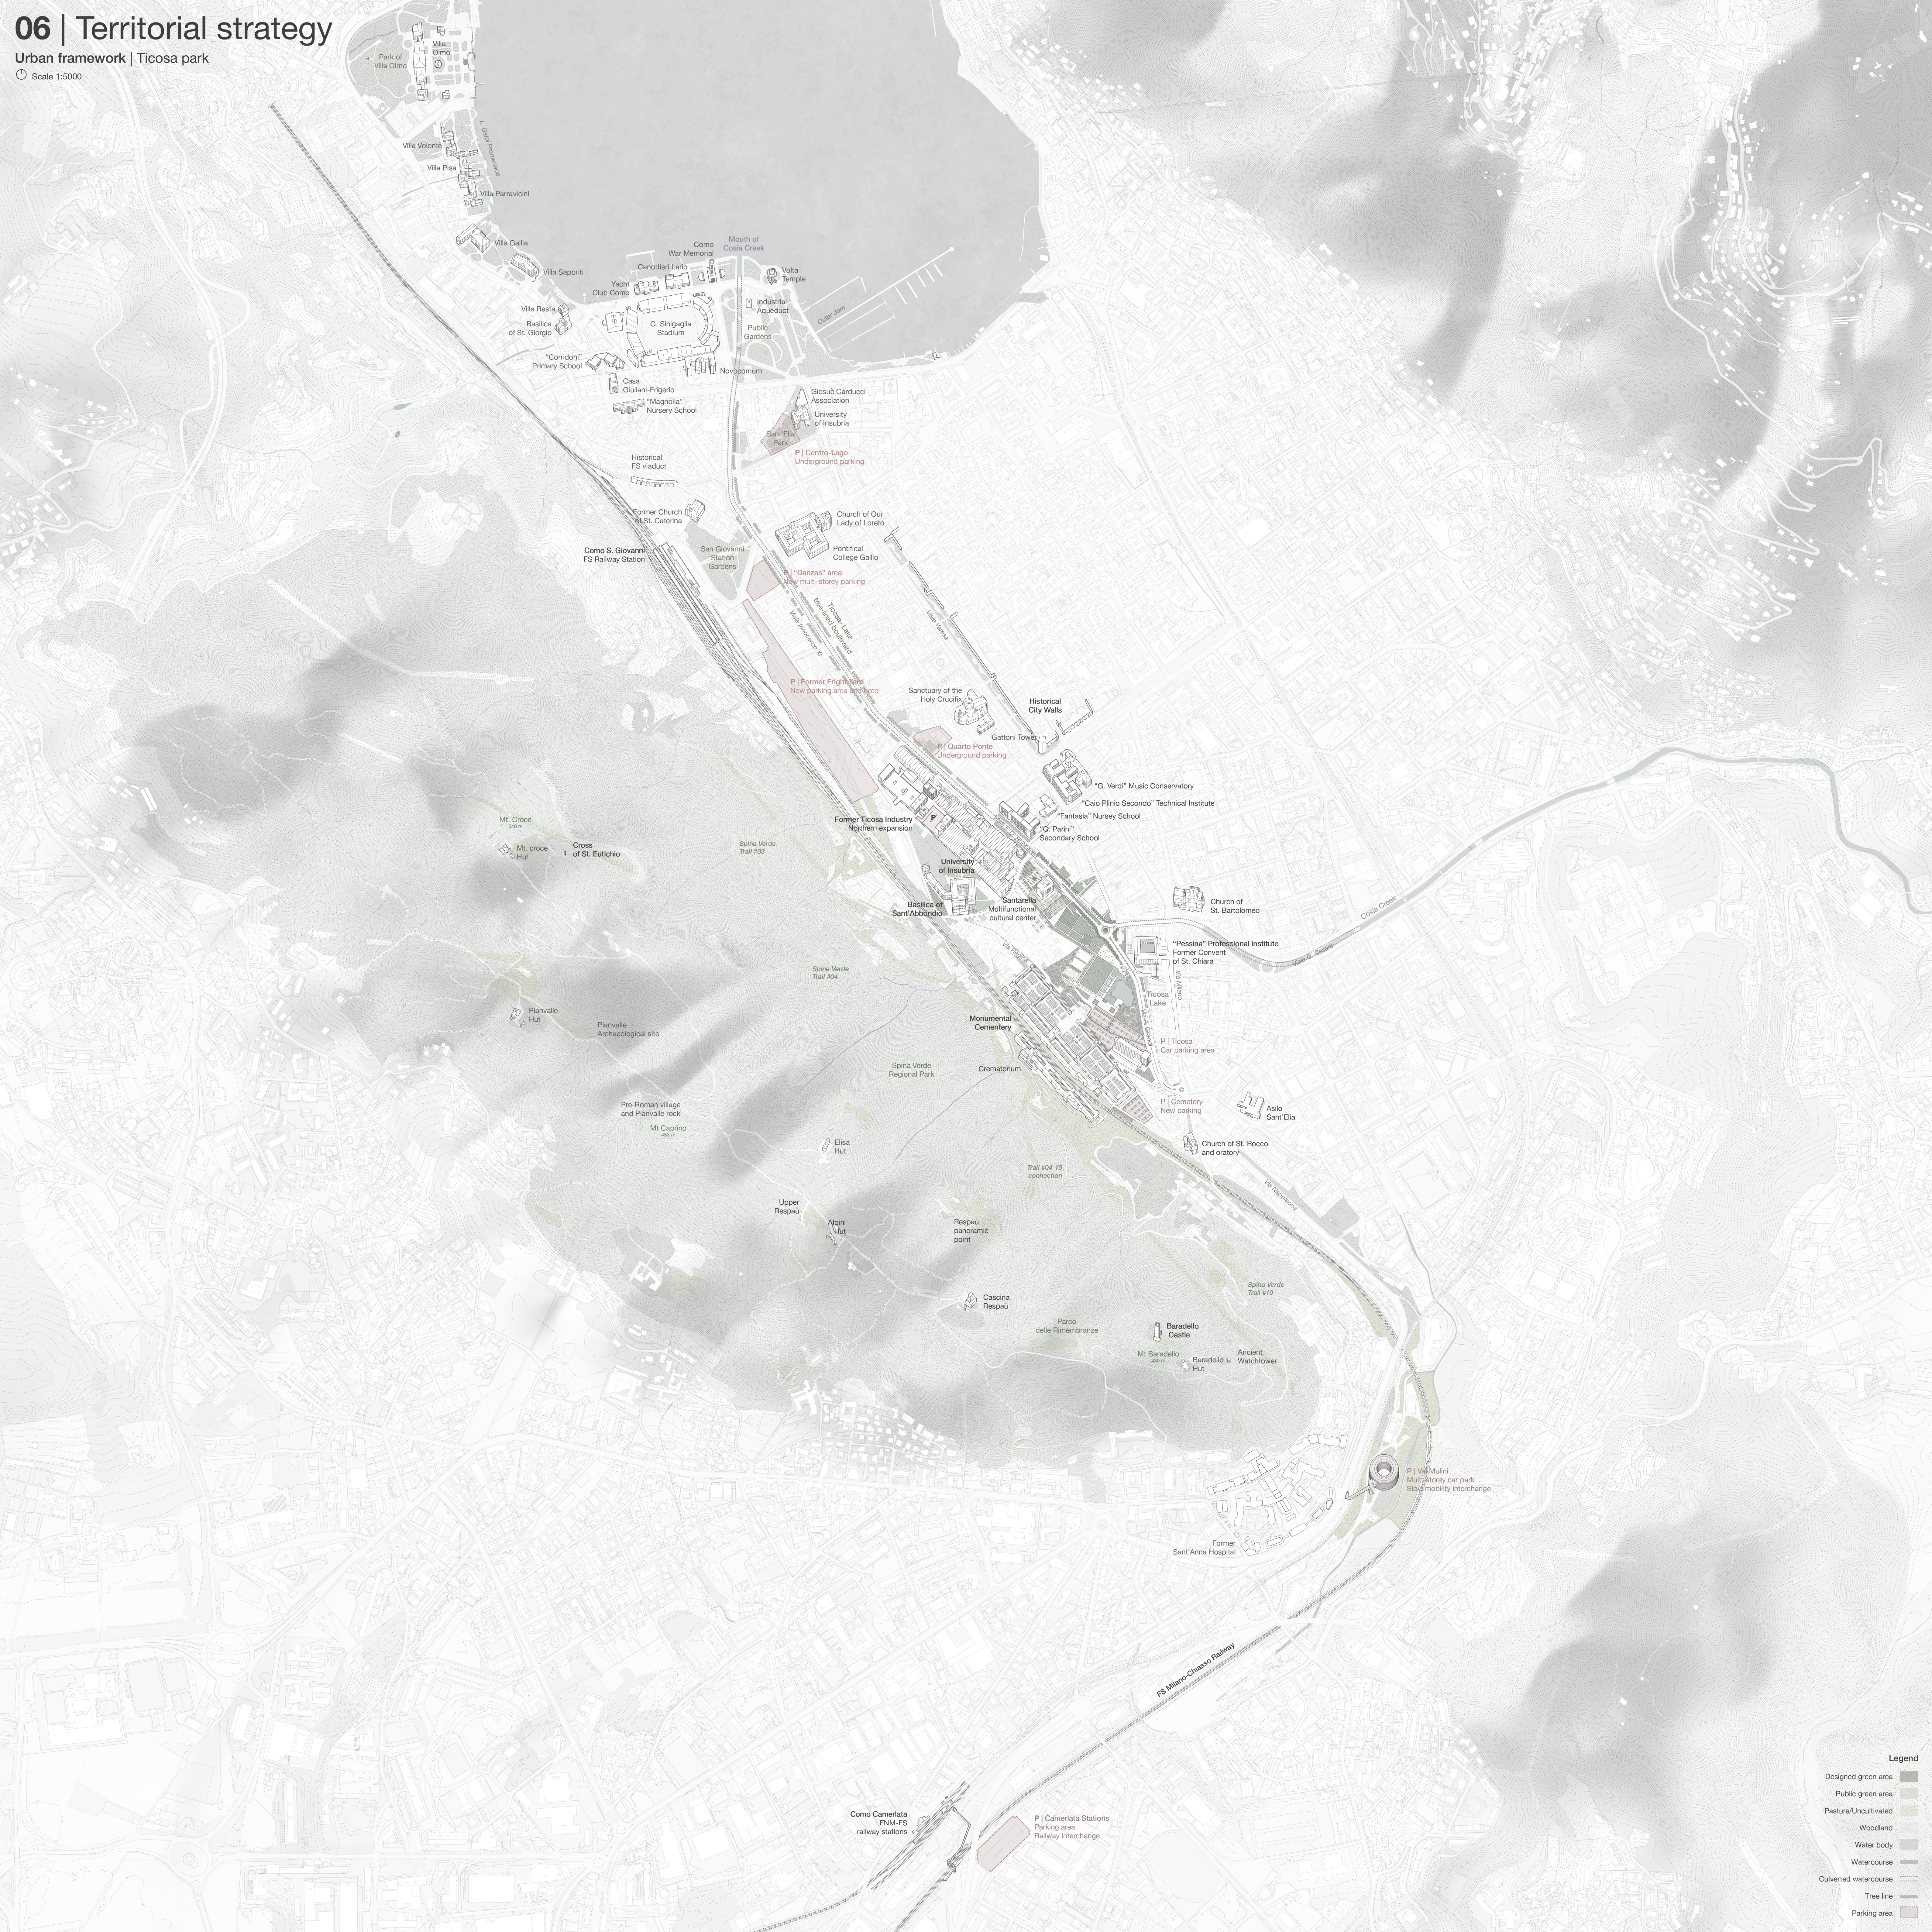

06 | Territorial strategy

Urban framework | Ticosa park
Scale 1:5000

- Legend**
- Designed green area
 - Public green area
 - Pasture/Uncultivated
 - Woodland
 - Water body
 - Watercourse
 - Culverted watercourse
 - Tree line
 - Parking area