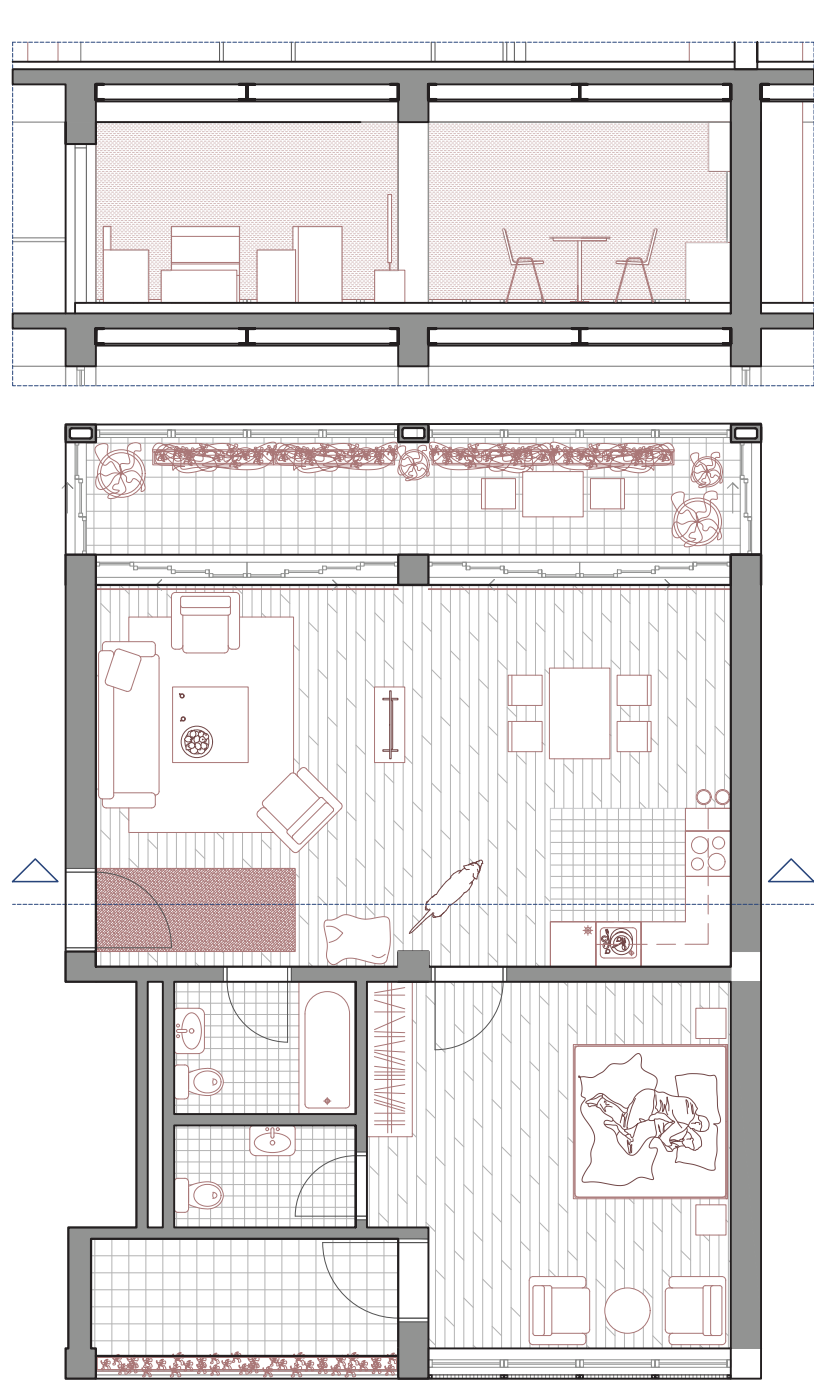

Mono-level unit type 1, M=1:100

Statistics

124m² of interior unit area
20m² of winter garden

2 users

Mono-level unit type 2, M=1:100

Statistics

118m² of interior unit area
6m² of loggia
20m² of winter garden

3 users

Mono-level unit type 3, M=1:100

Statistics

118m² of interior unit area
6m² of loggia
20m² of winter garden

4 users

Mono-level unit type 4, M=1:100

Statistics

74m² of interior unit area
6m² of loggia
14m² of winter garden