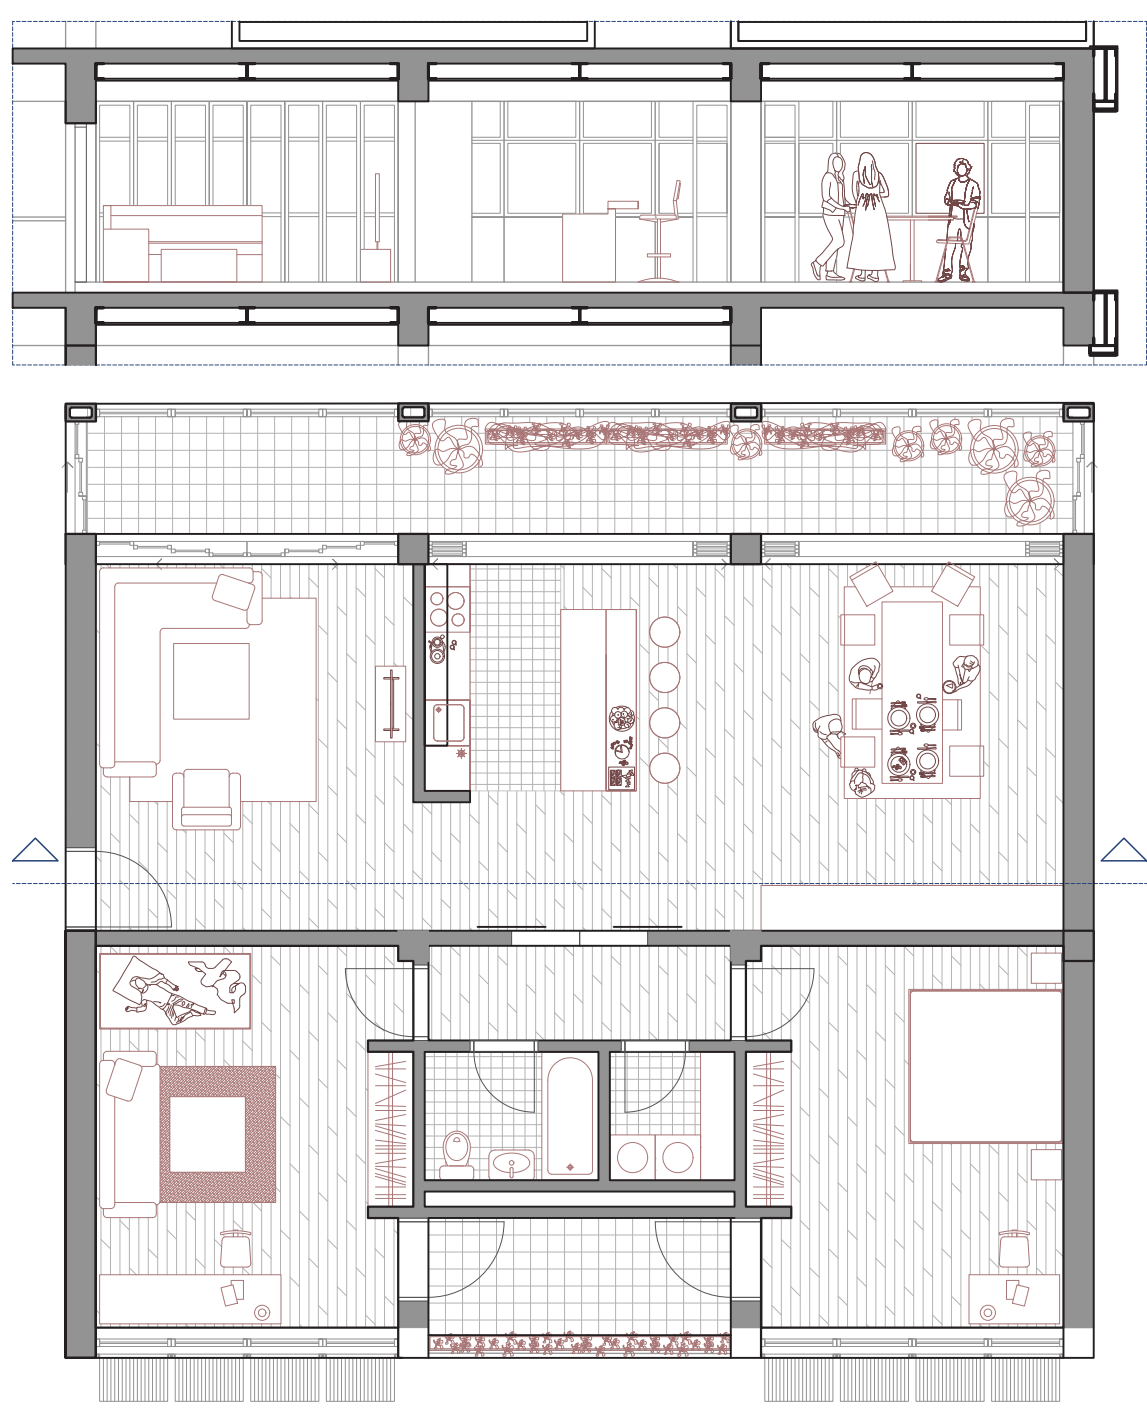

Mono-level unit type 1, M=1:100

Statistics

124m² of interior unit area
20m² of winter garden

2 users

Mono-level unit type 2, M=1:100

Statistics

118m² of interior unit area
6m² of loggia
20m² of winter garden

3 users

Mono-level unit type 3, M=1:100

Statistics

118m² of interior unit area
6m² of loggia
20m² of winter garden

4 users

Mono-level unit type 4, M=1:100

Statistics

74m² of interior unit area
6m² of loggia
14m² of winter garden

2 users