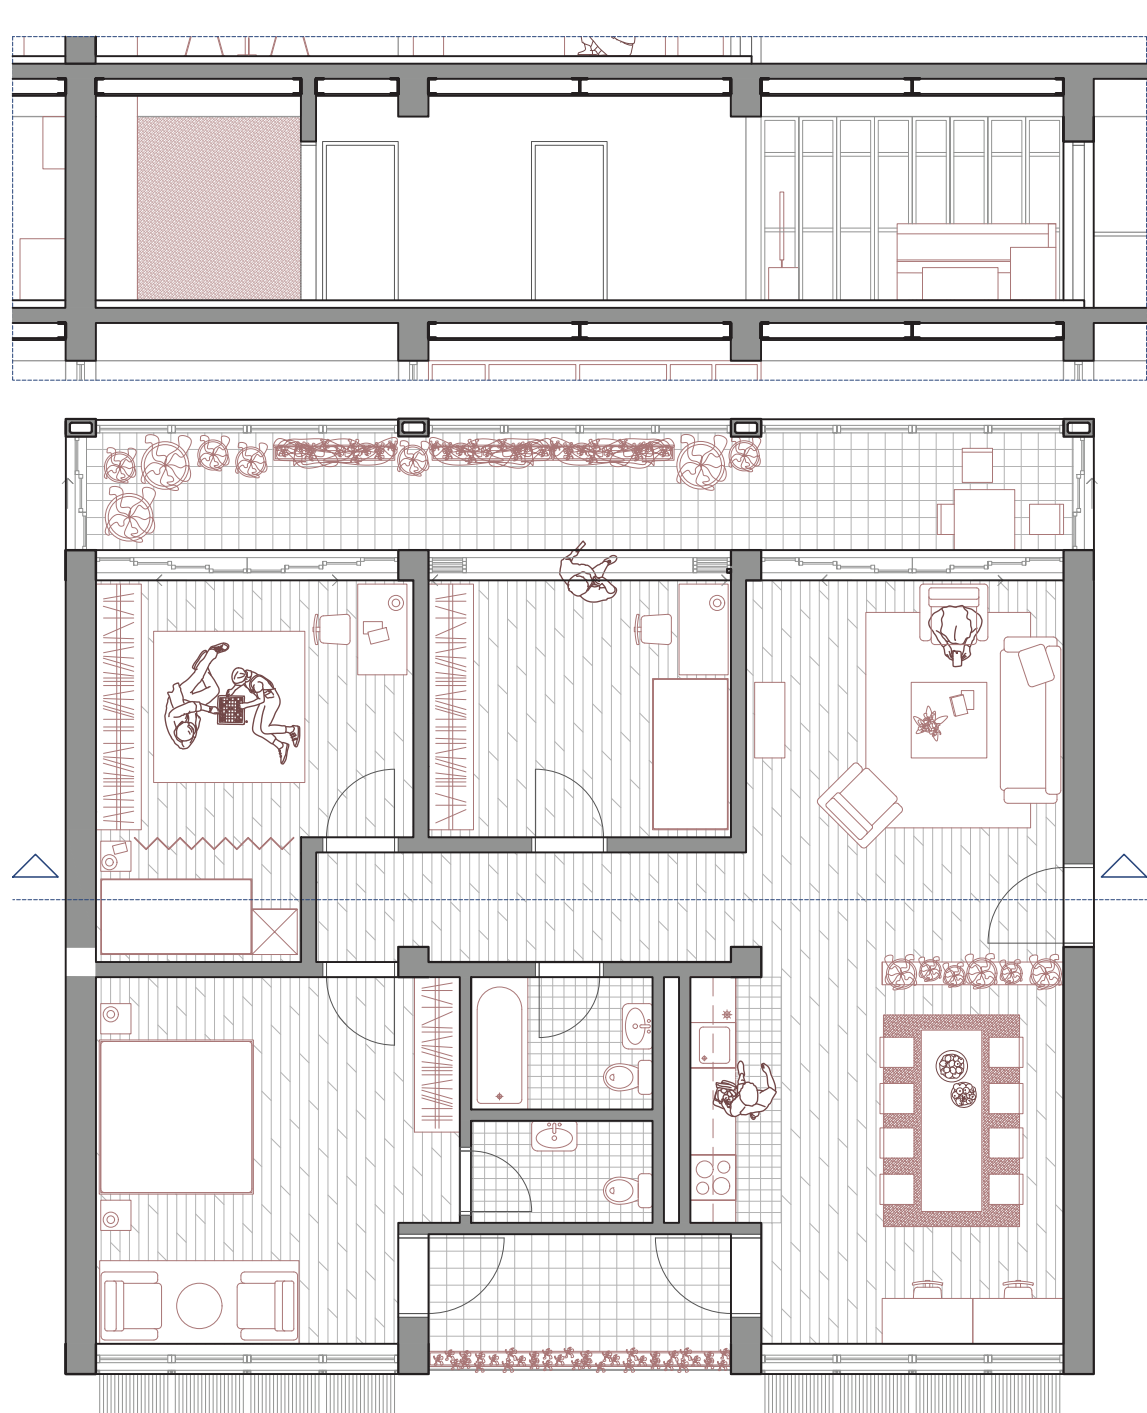

Mono-level unit type 1, M=1:100

Statistics

124m² of interior unit area
20m² of winter garden

2 users

Mono-level unit type 2, M=1:100

Statistics

118m² of interior unit area
6m² of loggia
20m² of winter garden

3 users

Mono-level unit type 3, M=1:100

Statistics

118m² of interior unit area
6m² of loggia
20m² of winter garden

4 users

Mono-level unit type 4, M=1:100

Statistics

74m² of interior unit area
6m² of loggia
14m² of winter garden

2 users