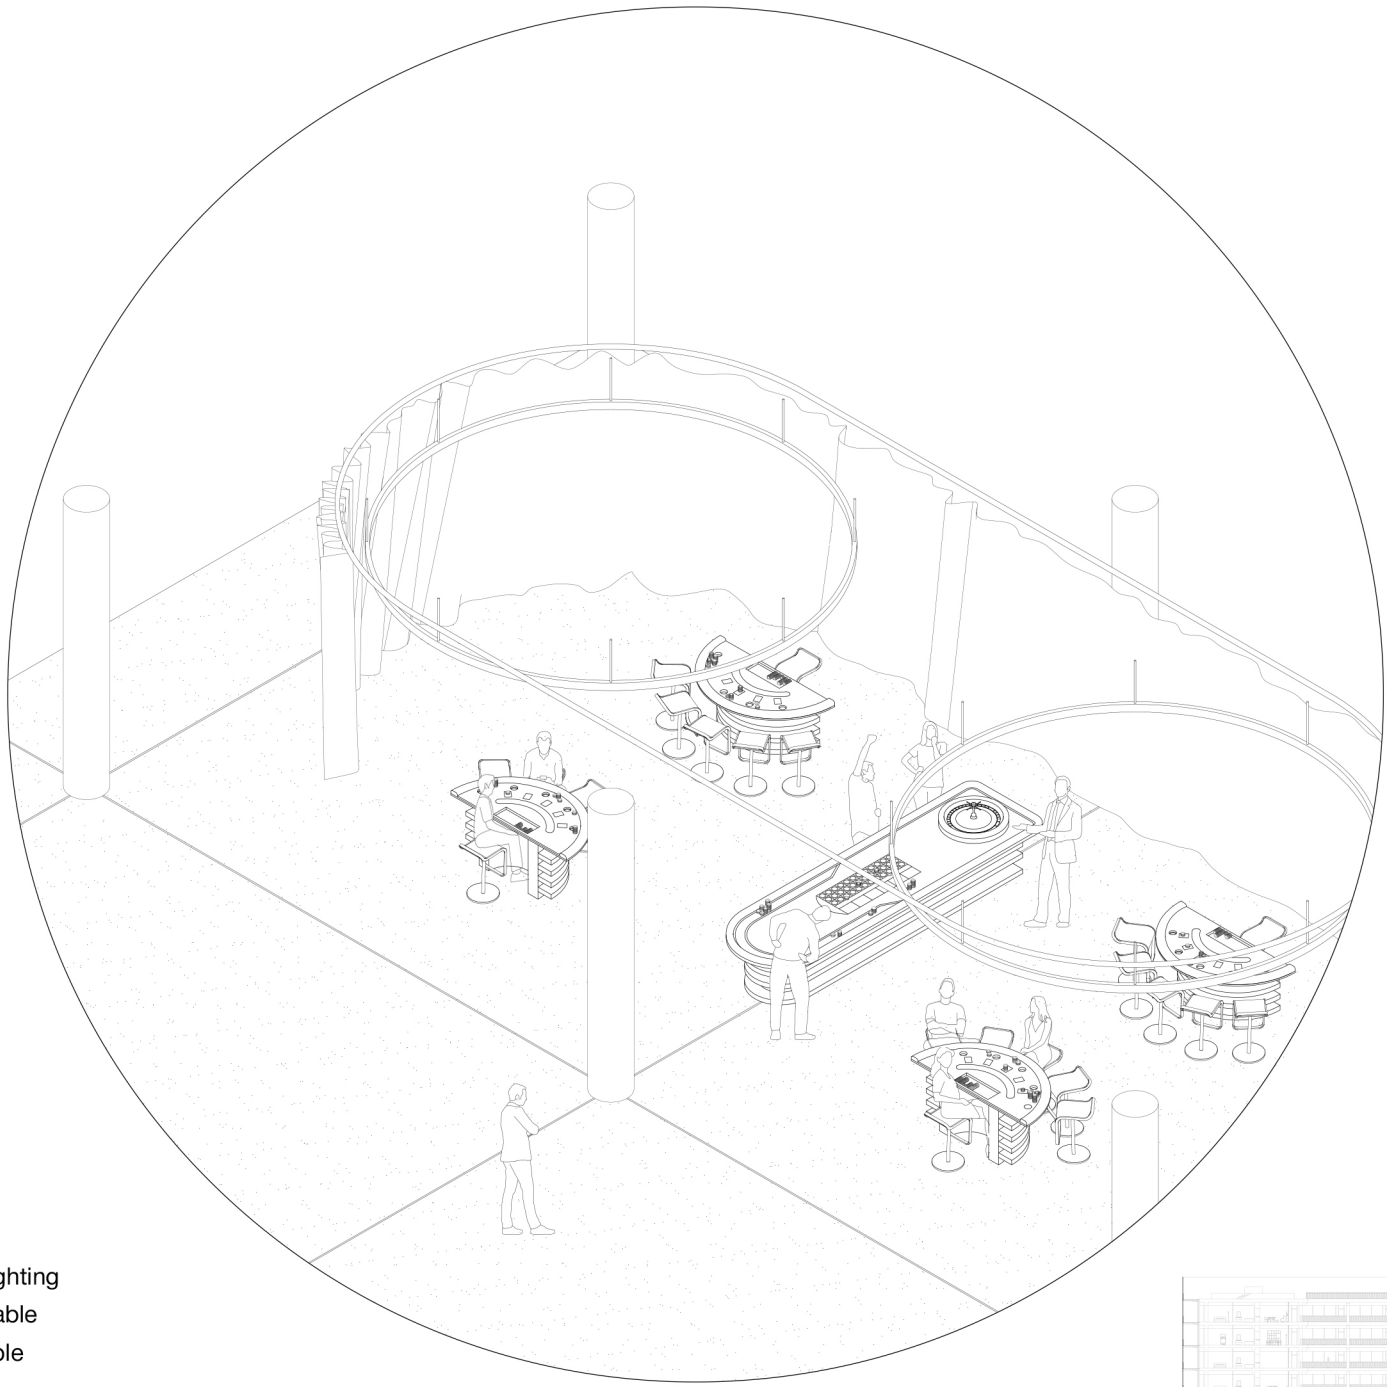

DICEY TENT

- 01_LED tube lighting
- 02_Blackjack table
- 03_Roulette table
- 04_aluminium top rail
- 05_synthetic resin floor
- 06_ventilation system
- 07_metal grid
- 08_curtain