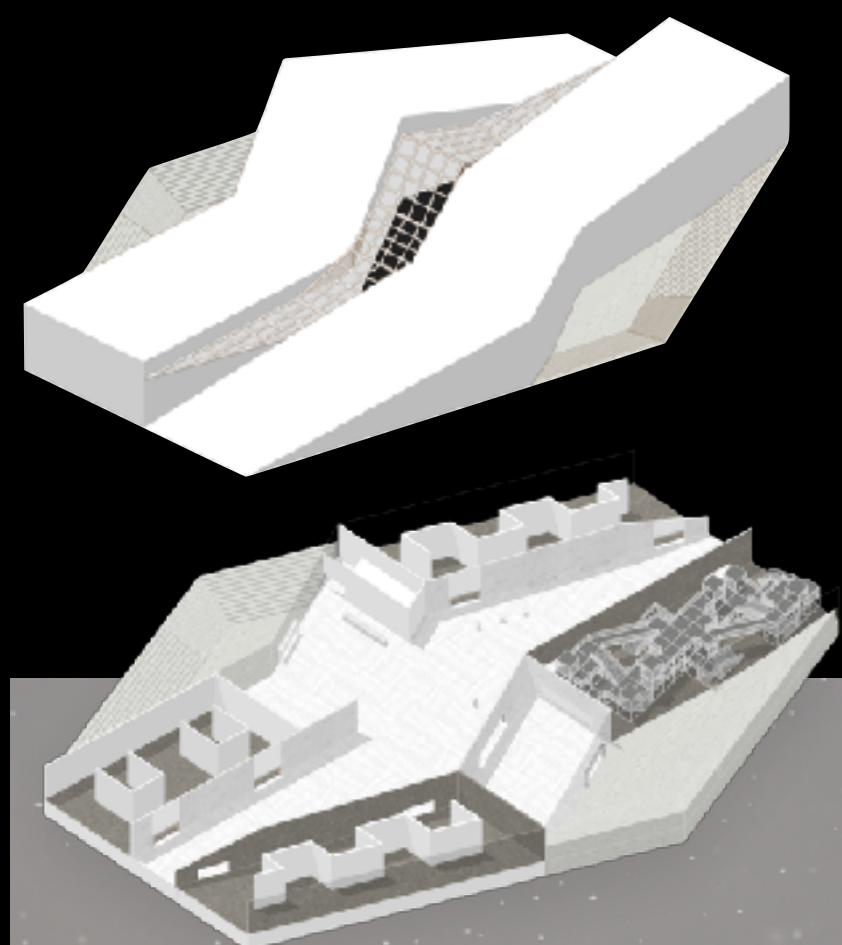

OPERA SCOPE

KUNSHAN BAIXI MUSEUM DESIGN

Exploration of the digital display space of traditional Chinese Opera Museum

Architecture

Traditional Chinese Painting "Qianli Jiangshan"

Pattern extracted from the painting

Interior

Operascope

DESIGN / CONTENTS

Revolution of the Kunqu Art and famous artworks

DESIGN / SPACE FORM

Forms

Two different types of space base on Deformable Holographic Film System

Opera Stage

DESIGN / Interior
Axonometric Diagram

DESIGN / Interior
Function of each box

An interactive installation for the introduction of opera masters and works

Switch between opera masters through a variety of gestures, and select a opera master to watch its introduction and classic characters.

Immersive theater-watching interactive installation

Create an environment for one person to watch opera videos

Sensor

Projection Device

Footprint and body experience interactive installation

According to the ground projection and guidance, make a walking position similar to the characters in the image