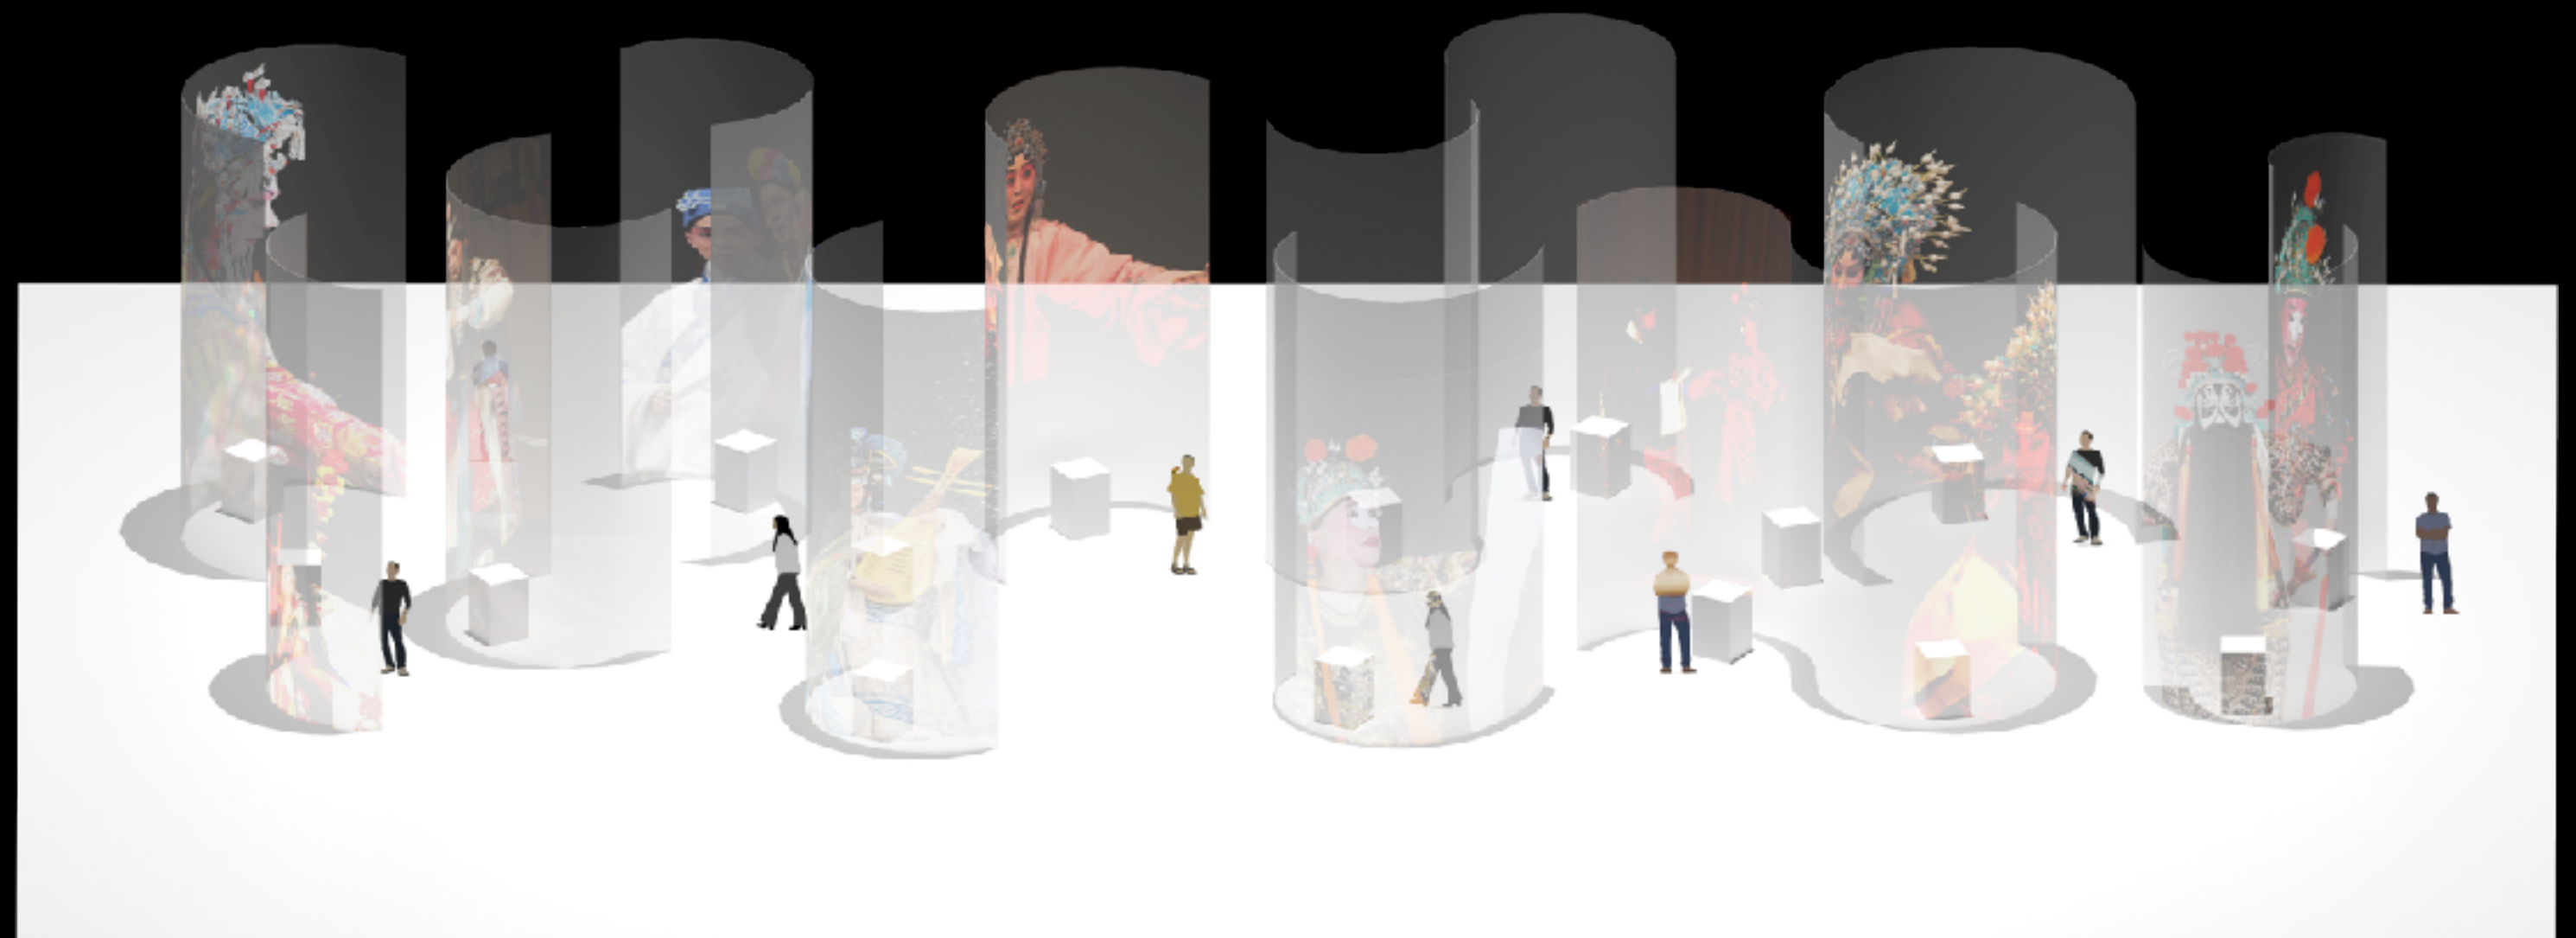

OPERA SCOPE

KUNSHAN BAIXI MUSEUM DESIGN

Exploration of the digital display space of traditional Chinese Opera Museum

Architecture

Traditional Chinese Painting "Qianli Jiangshan"

Pattern extracted from the painting

Interior

Operascope

DESIGN / CONTENTS

Revolution of the Kunqu Art and famous artworks

DESIGN / SPACE FORM

Forms

Two different types of space base on Deformable Holographic Film System

Opera Stage

DESIGN / Interior
Axonometric Diagram

DESIGN / Interior
Function of each box

An interactive installation for the introduction of opera masters and works

Switch between opera masters through a variety of gestures, and select a opera master to watch its introduction and classic characters.

Immersive theater-watching interactive installation

Create an environment for one person to watch opera videos

Sensor

Projection Device

Footprint and body experience interactive installation

According to the ground projection and guidance, make a walking position similar to the characters in the image