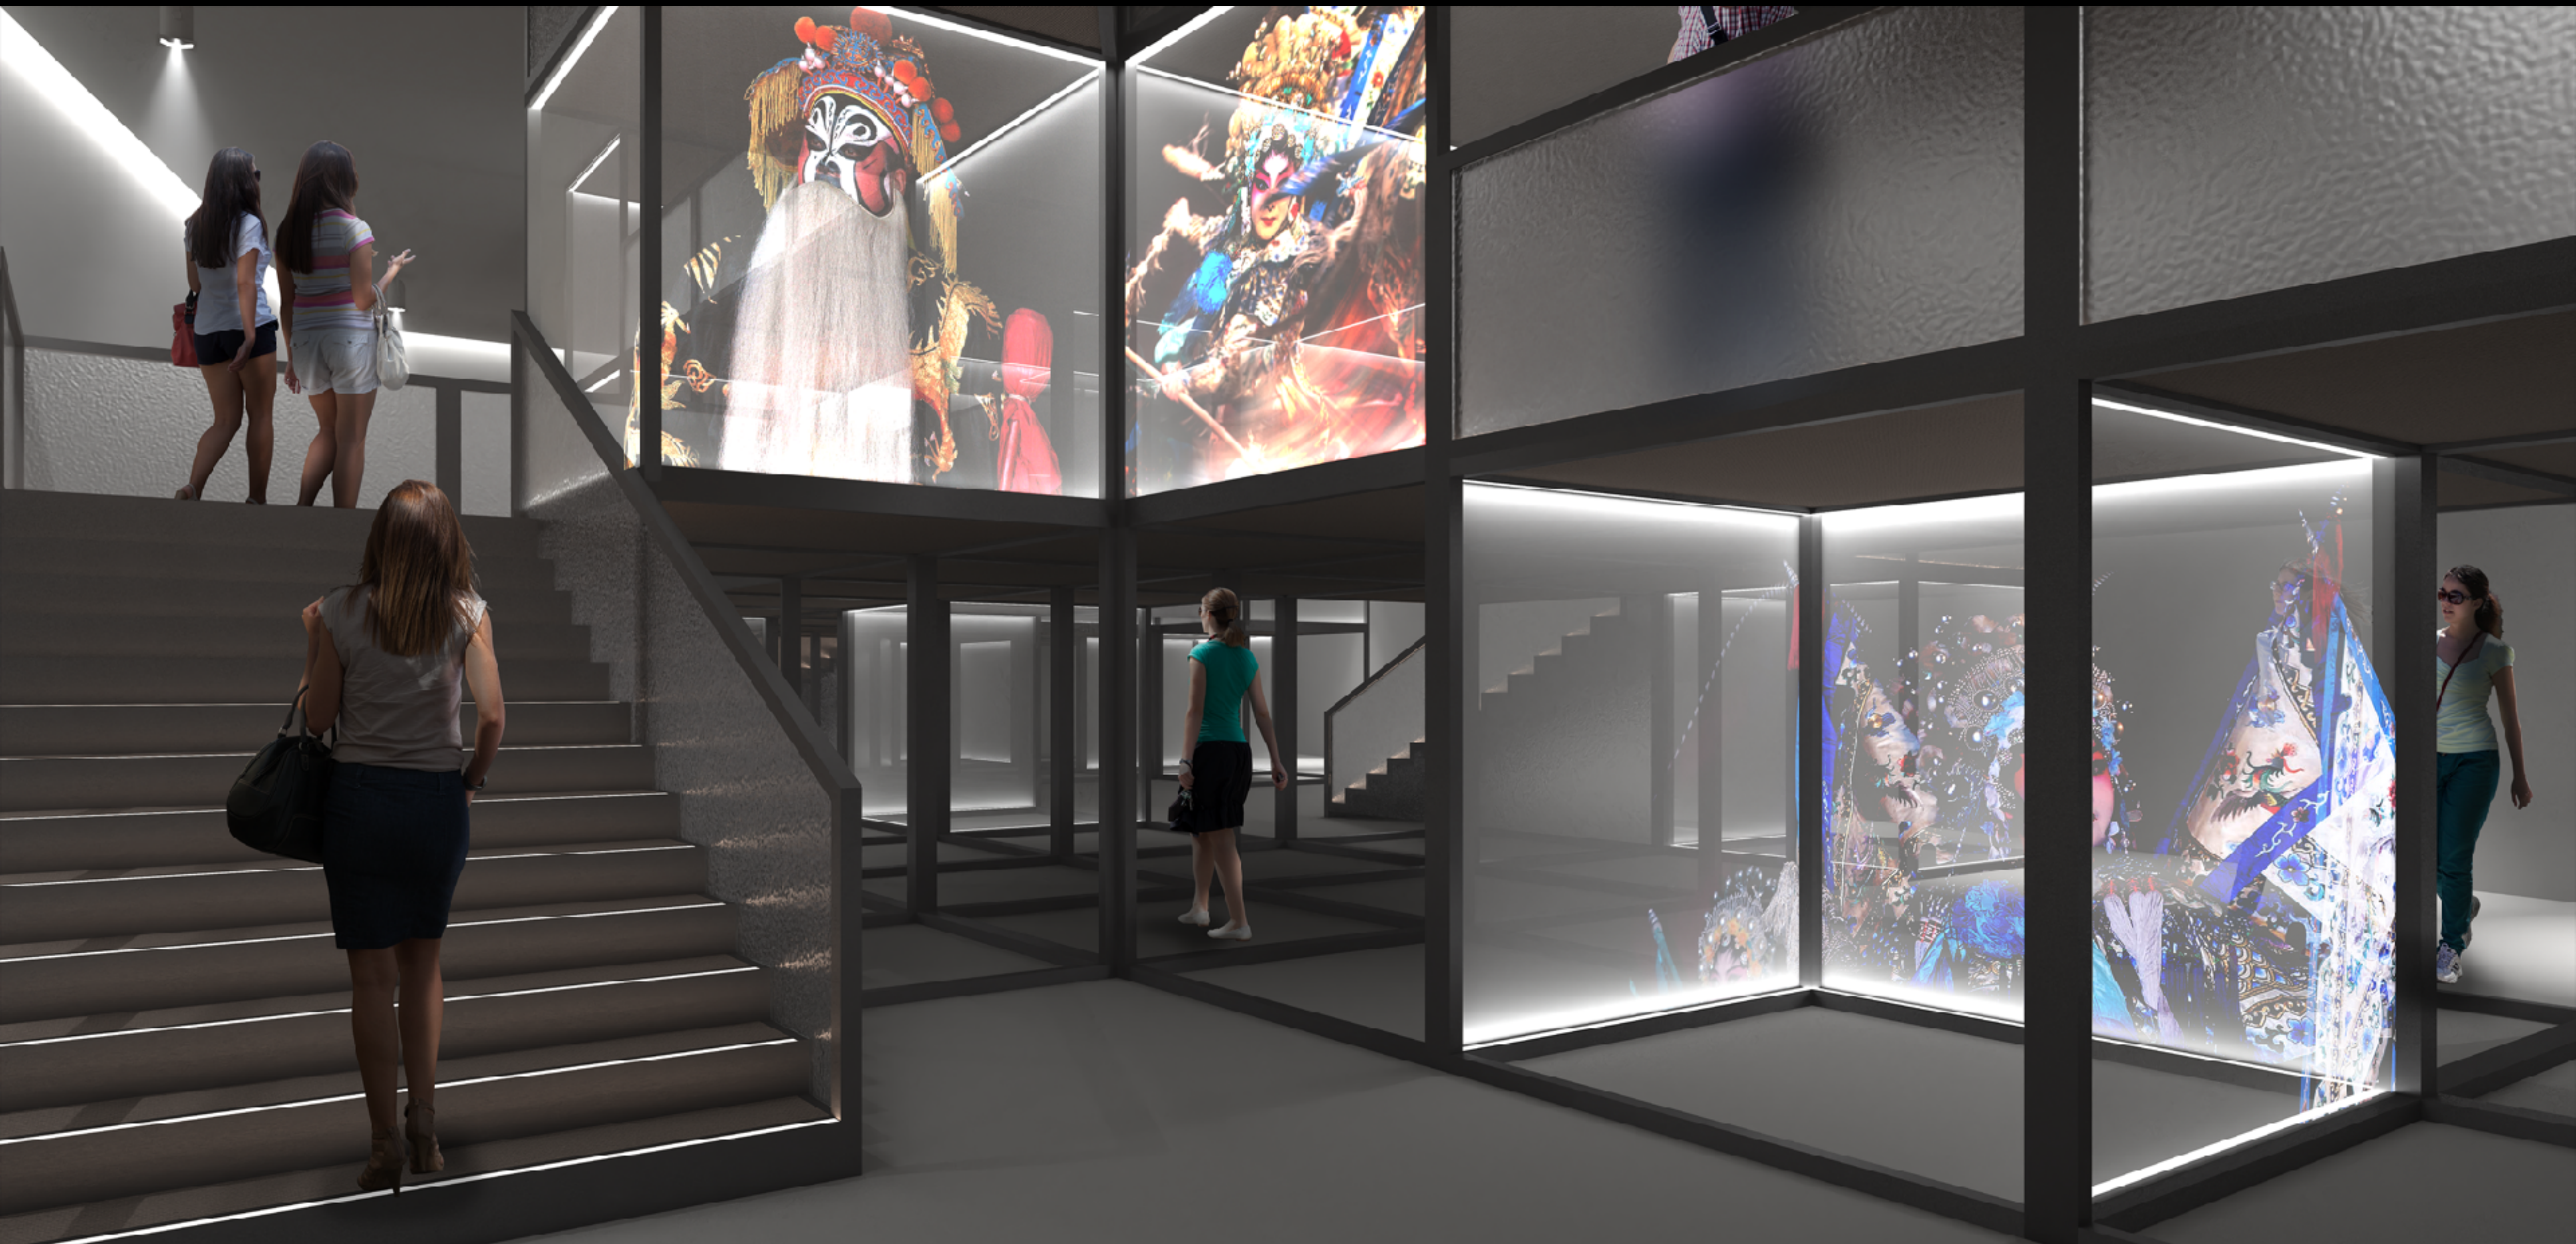

OPERA SCOPE

KUNSHAN BAIXI MUSEUM DESIGN

Exploration of the digital display space of traditional Chinese Opera Museum

Architecture

Traditional Chinese Painting "Qianli Jiangshan"

Pattern extracted from the painting

Interior

Operascope

DESIGN / CONTENTS

Revolution of the Kunqu Art and famous artworks

DESIGN / SPACE FORM

Forms

Two different types of space base on Deformable Holographic Film System

Opera Stage

DESIGN / Interior
Axonometric Diagram

DESIGN / Interior
Function of each box

An interactive installation for the introduction of opera masters and works

Switch between opera masters through a variety of gestures, and select a opera master to watch its introduction and classic characters.

Immersive theater-watching interactive installation

Create an environment for one person to watch opera videos

Sensor

Projection Device

Footprint and body experience interactive installation

According to the ground projection and guidance, make a walking position similar to the characters in the image