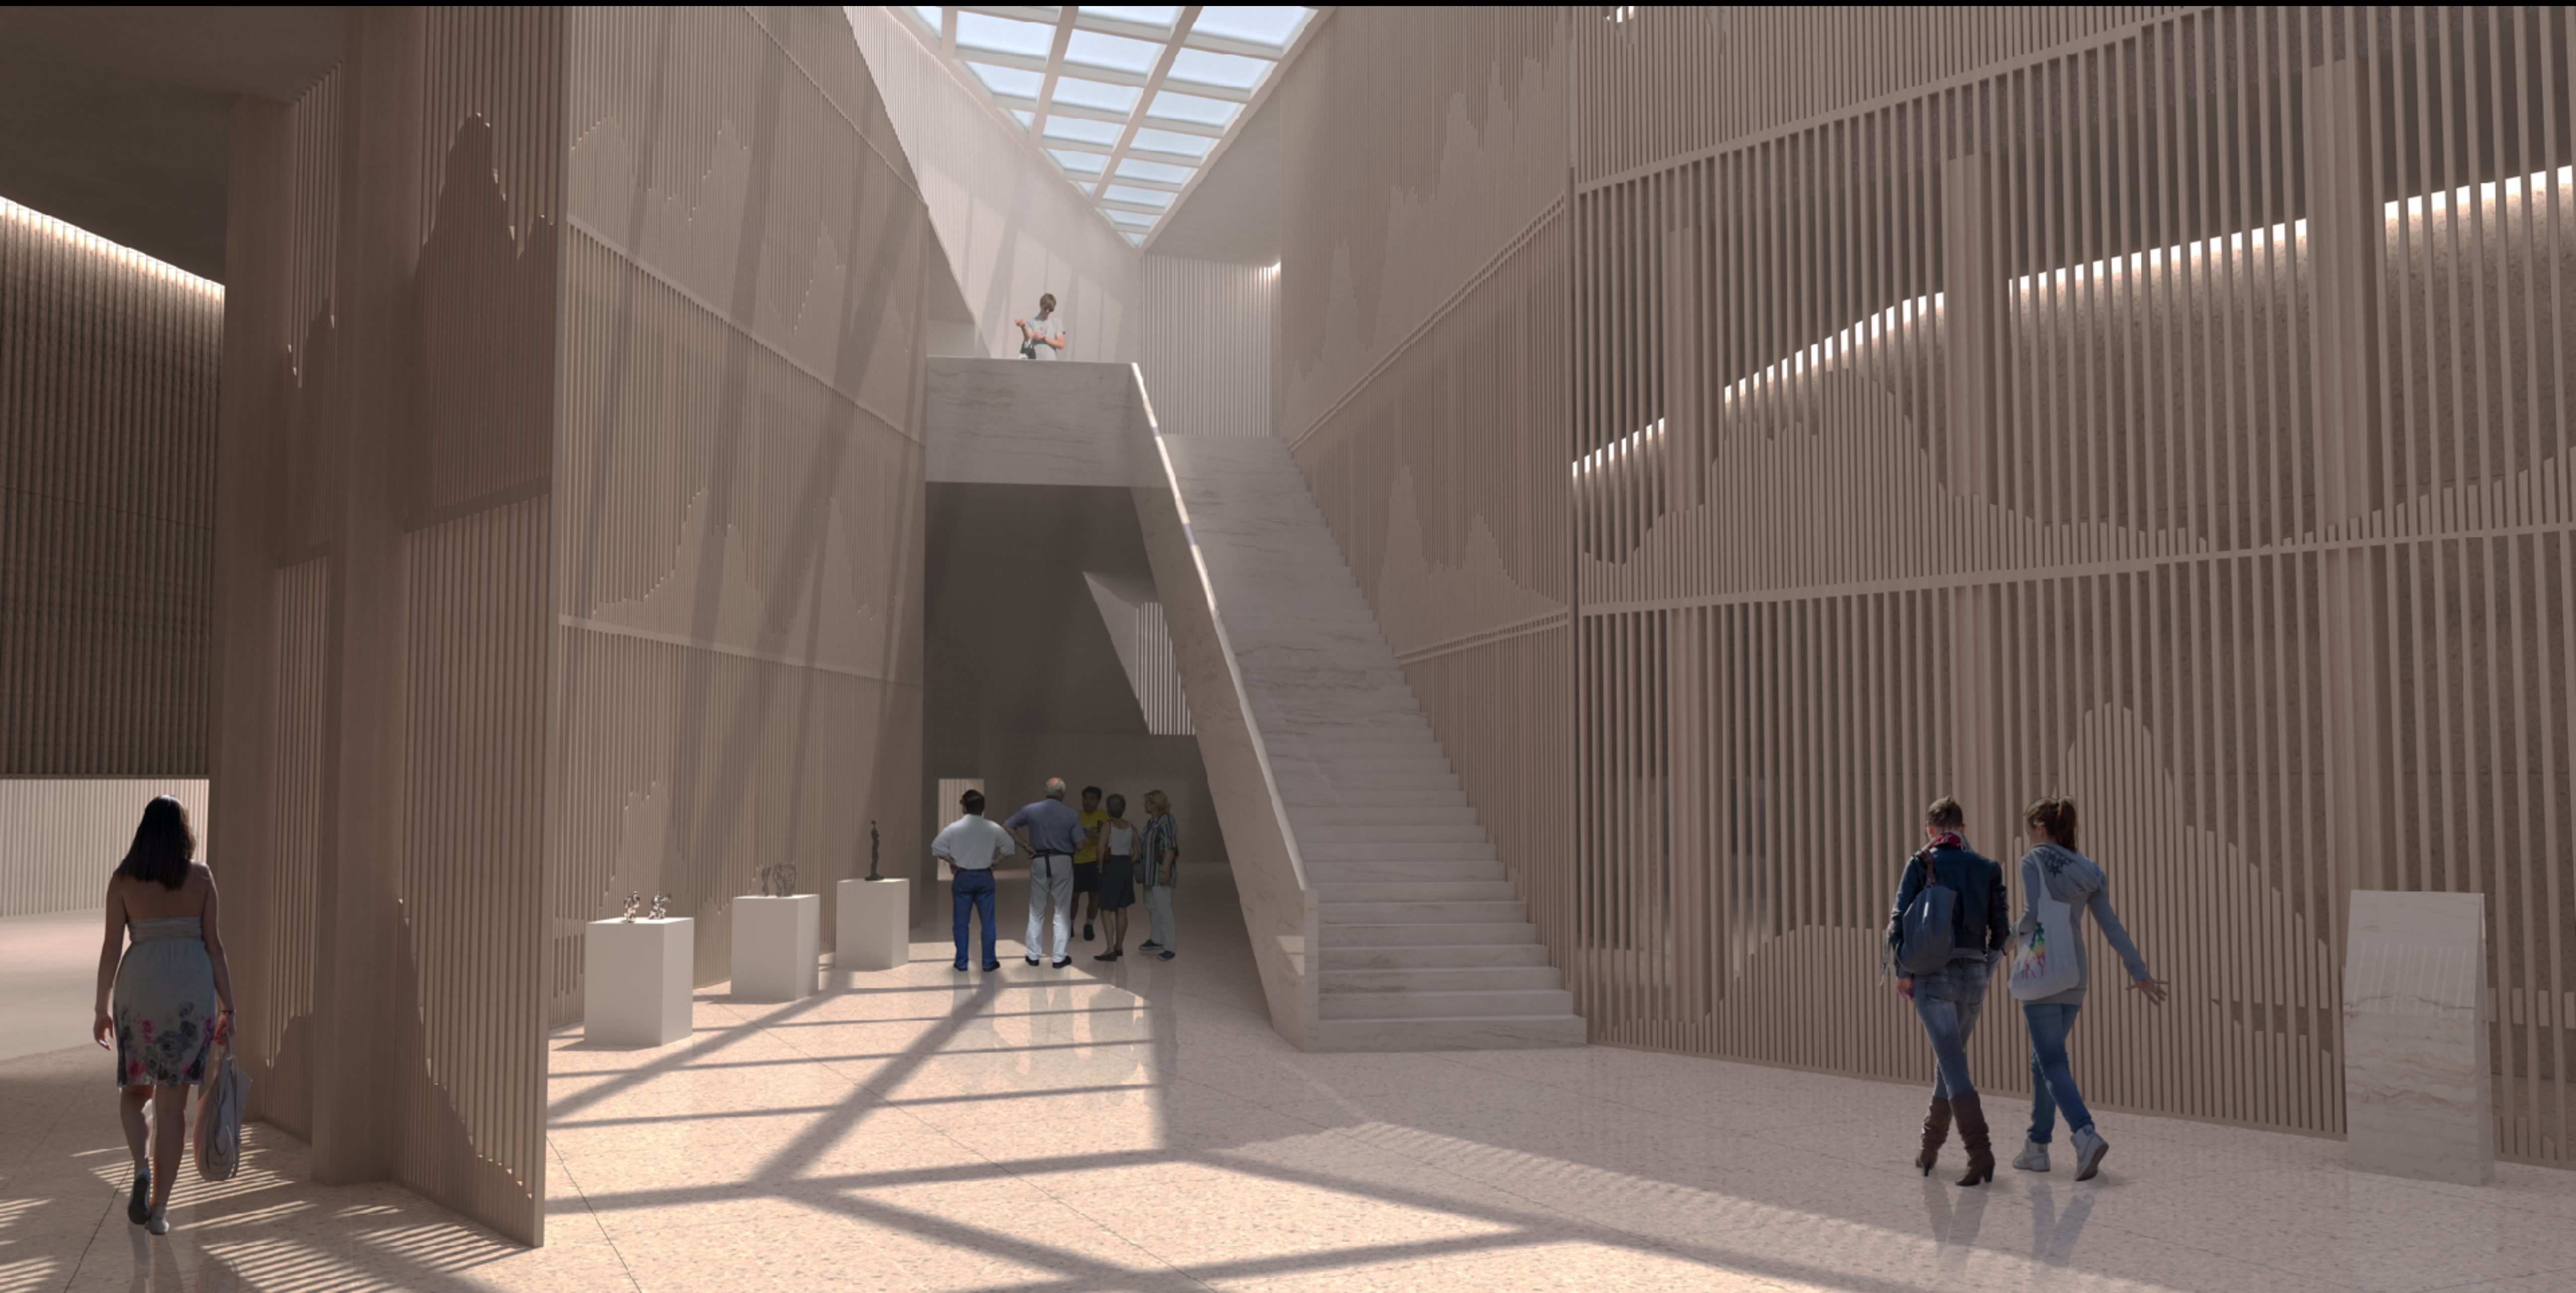

OPERA SCOPE

KUNSHAN BAIXI MUSEUM DESIGN

Exploration of the digital display space of traditional Chinese Opera Museum

Architecture

Traditional Chinese Painting "Qianli Jiangshan"

Pattern extracted from the painting

Interior

Operascope

DESIGN / CONTENTS

Revolution of the Kunqu Art and famous artworks

DESIGN / SPACE FORM

Forms

Two different types of space base on Deformable Holographic Film System

Opera Stage

DESIGN / Interior
Axonometric Diagram

DESIGN / Interior
Function of each box

An interactive installation for the introduction of opera masters and works

Switch between opera masters through a variety of gestures, and select a opera master to watch its introduction and classic characters.

Immersive theater-watching interactive installation

Create an environment for one person to watch opera videos

Sensor

Projection Device

Footprint and body experience interactive installation

According to the ground projection and guidance, make a walking position similar to the characters in the image