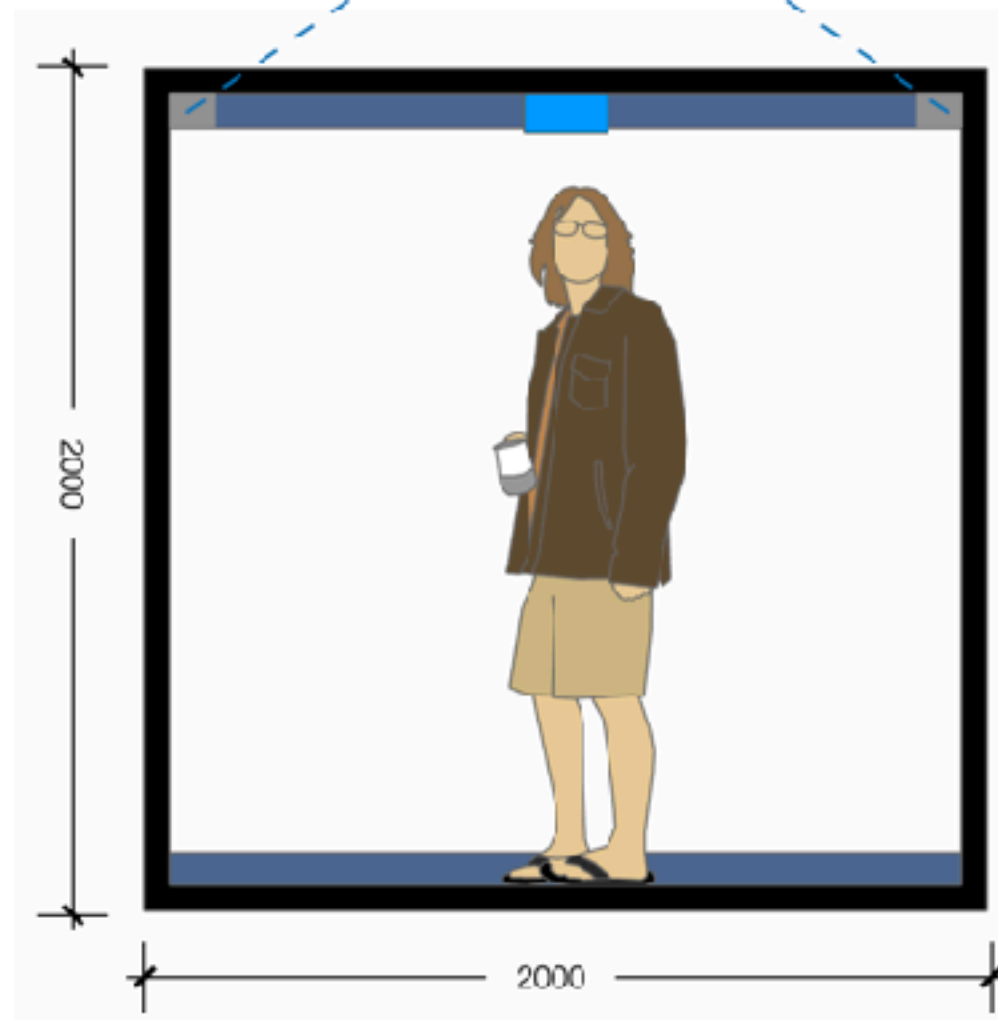

OPERA SCOPE

KUNSHAN BAIXI MUSEUM DESIGN

Exploration of the digital display space of traditional Chinese Opera Museum

Architecture

Traditional Chinese Painting "Qianli Jiangshan"

Pattern extracted from the painting

Interior

Operascope

DESIGN / CONTENTS

Revolution of the Kunqu Art and famous artworks

DESIGN / SPACE FORM

Forms

Two different types of space base on Deformable Holographic Film System

Opera Stage

DESIGN / Interior
Axonometric Diagram

DESIGN / Interior
Function of each box

An interactive installation for the introduction of opera masters and works

Switch between opera masters through a variety of gestures, and select a opera master to watch its introduction and classic characters.

Immersive theater-watching interactive installation

Create an environment for one person to watch opera videos

Sensor

Projection Device

Footprint and body experience interactive installation

According to the ground projection and guidance, make a walking position similar to the characters in the image