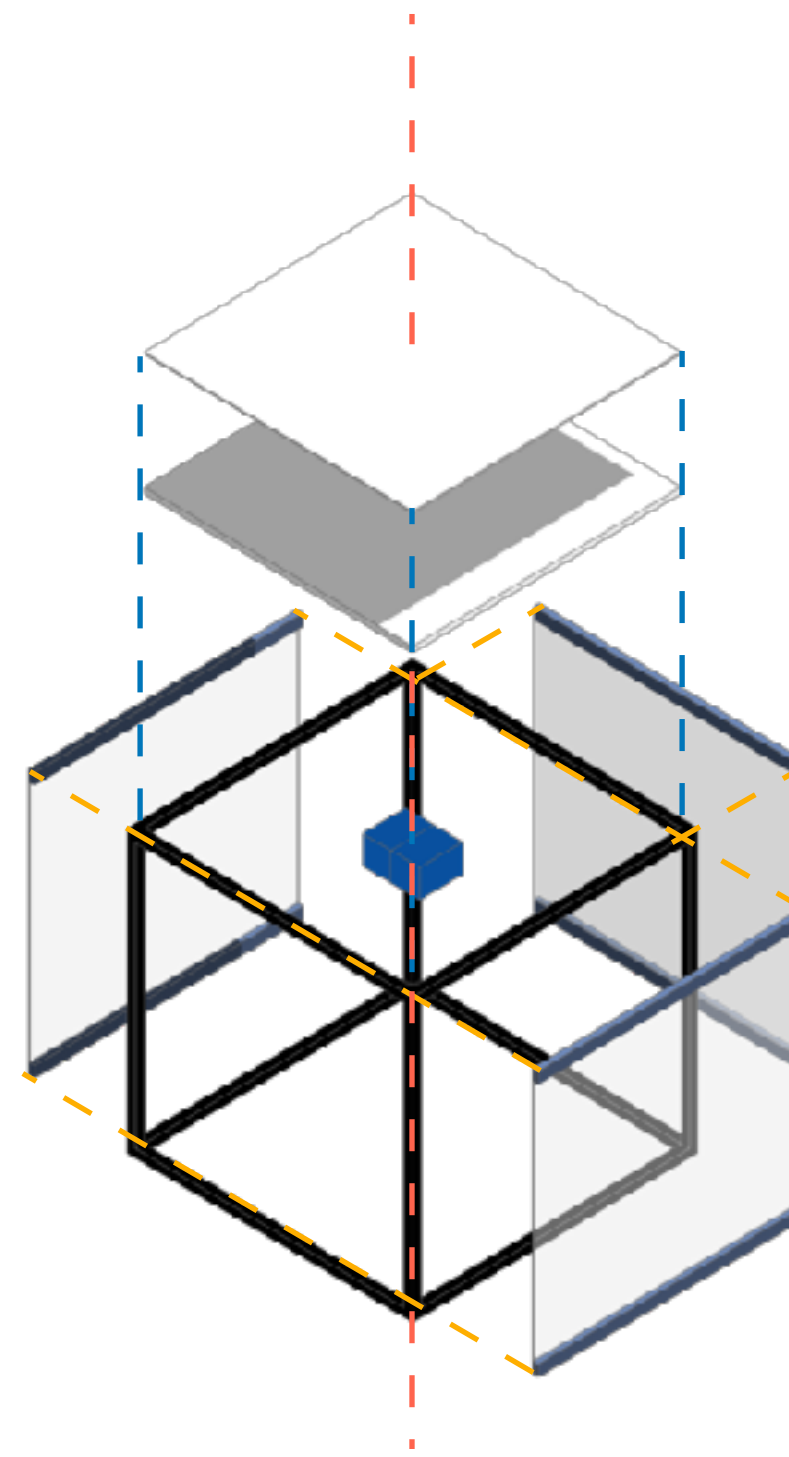

OPERA SCOPE

KUNSHAN BAIXI MUSEUM DESIGN

Exploration of the digital display space of traditional Chinese Opera Museum

Architecture

Traditional Chinese Painting "Qianli Jiangshan"

Pattern extracted from the painting

Interior

Operascope

DESIGN / CONTENTS

Revolution of the Kunqu Art and famous artworks

DESIGN / SPACE FORM

Forms

Two different types of space base on Deformable Holographic Film System

Opera Stage

DESIGN / Interior
Axonometric Diagram

DESIGN / Interior
Function of each box

An interactive installation for the introduction of opera masters and works

Switch between opera masters through a variety of gestures, and select a opera master to watch its introduction and classic characters.

Immersive theater-watching interactive installation

Create an environment for one person to watch opera videos

Sensor

Projection Device

Footprint and body experience interactive installation

According to the ground projection and guidance, make a walking position similar to the characters in the image