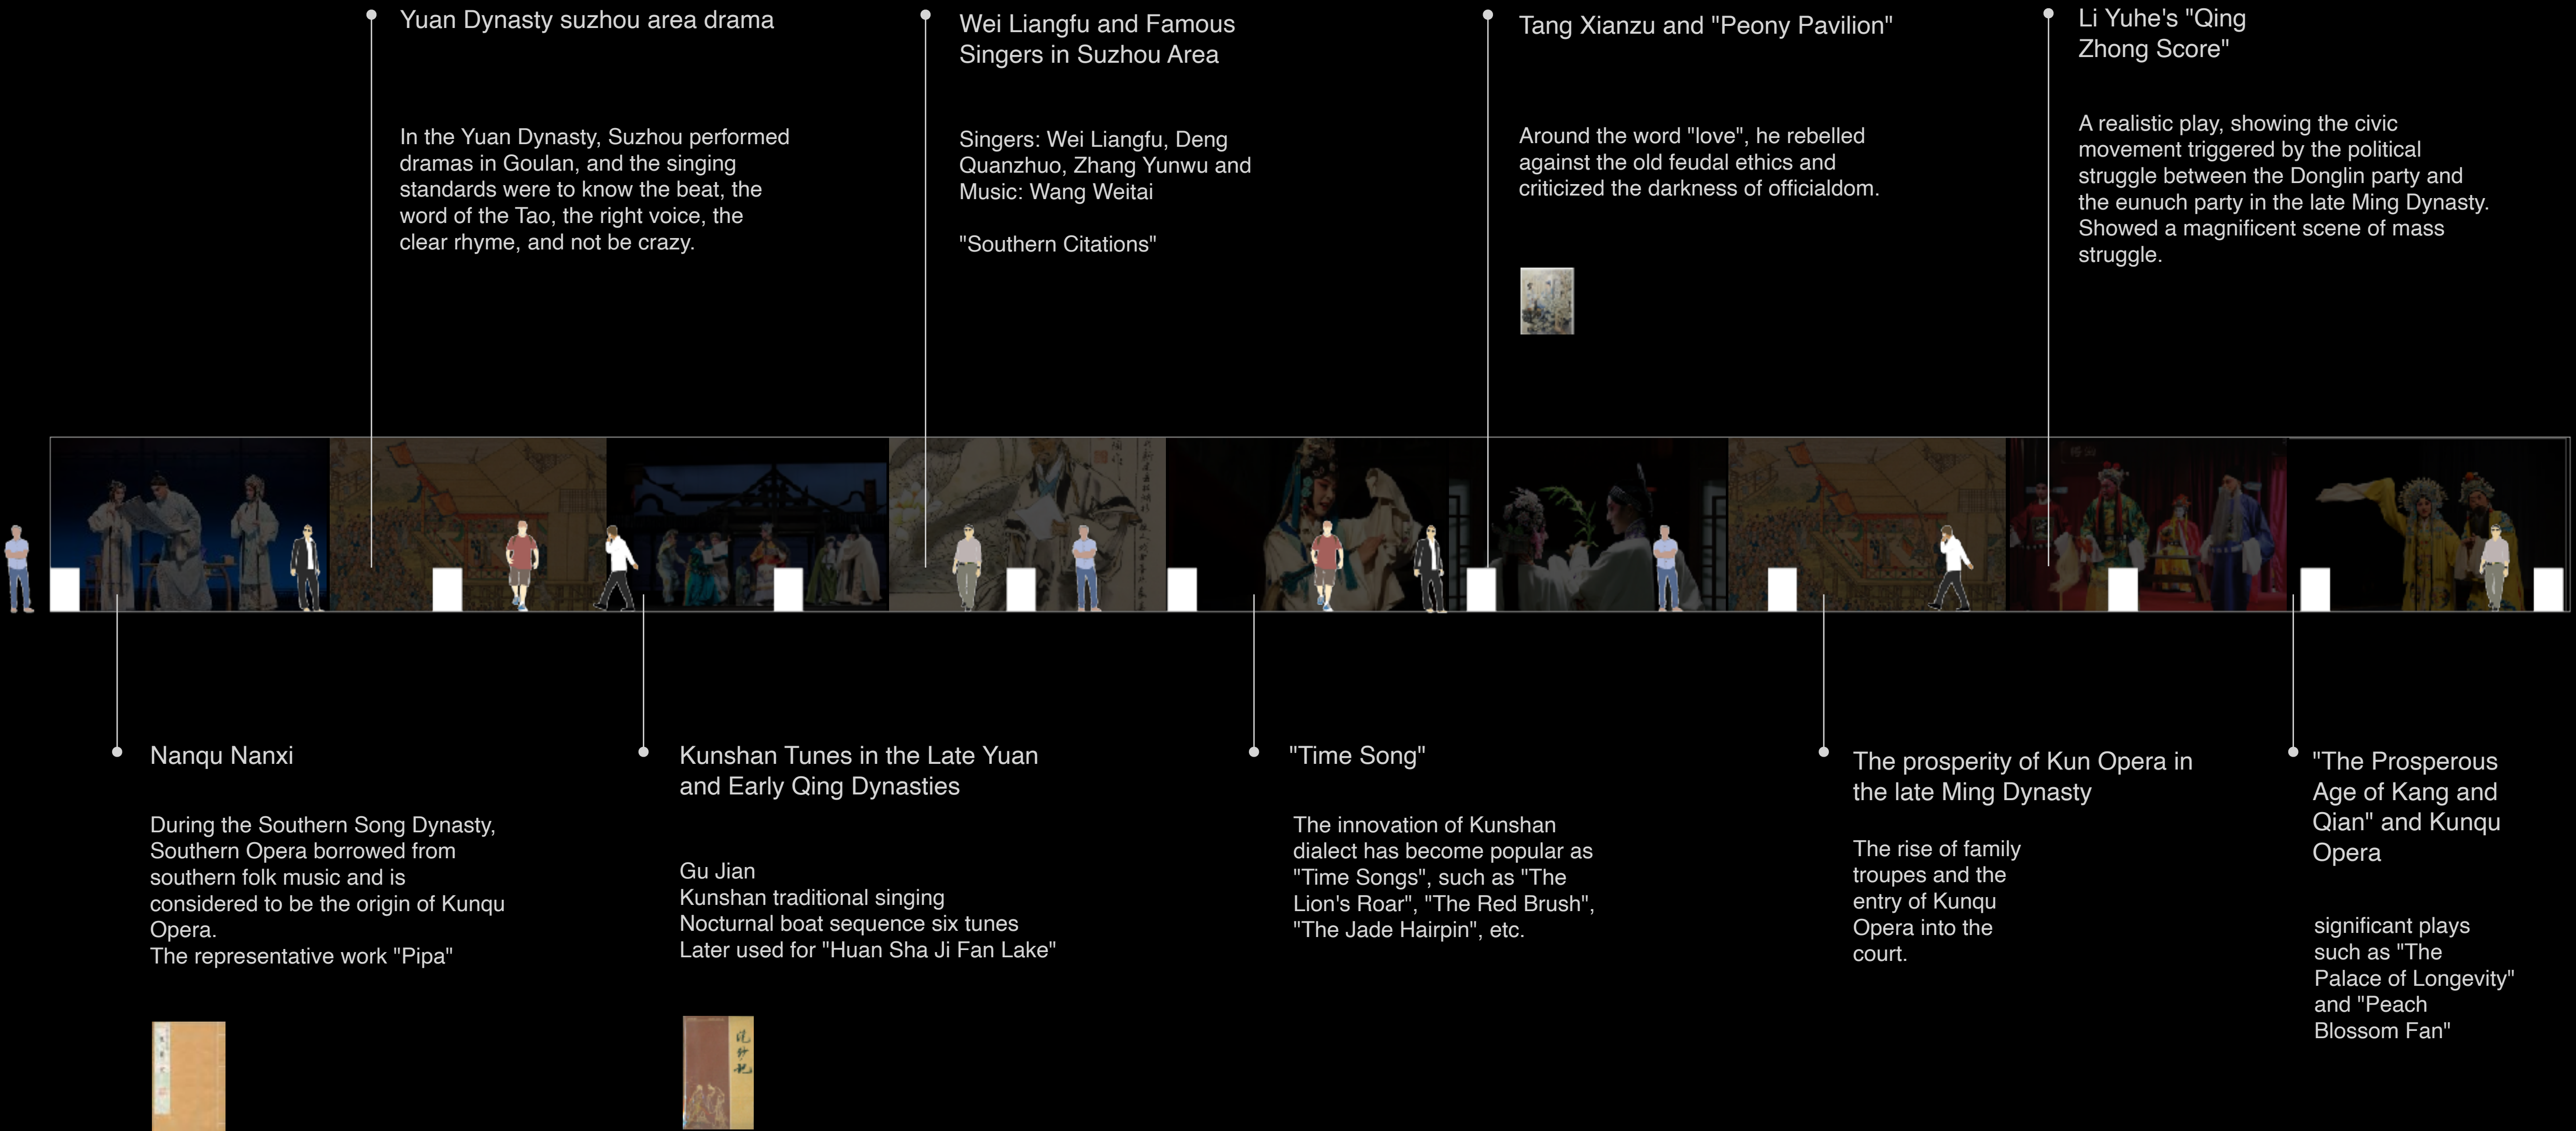

OPERA SCOPE

KUNSHAN BAIXI MUSEUM DESIGN

Exploration of the digital display space of traditional Chinese Opera Museum

Architecture

Traditional Chinese Painting "Qianli Jiangshan"

Pattern extracted from the painting

Interior

Operascope

DESIGN / CONTENTS

Revolution of the Kunqu Art and famous artworks

DESIGN / SPACE FORM

Forms

Two different types of space base on Deformable Holographic Film System

Opera Stage

DESIGN / Interior
Axonometric Diagram

DESIGN / Interior
Function of each box

An interactive installation for the introduction of opera masters and works

Switch between opera masters through a variety of gestures, and select a opera master to watch its introduction and classic characters.

Immersive theater-watching interactive installation

Create an environment for one person to watch opera videos

Sensor

Projection Device

Footprint and body experience interactive installation

According to the ground projection and guidance, make a walking position similar to the characters in the image