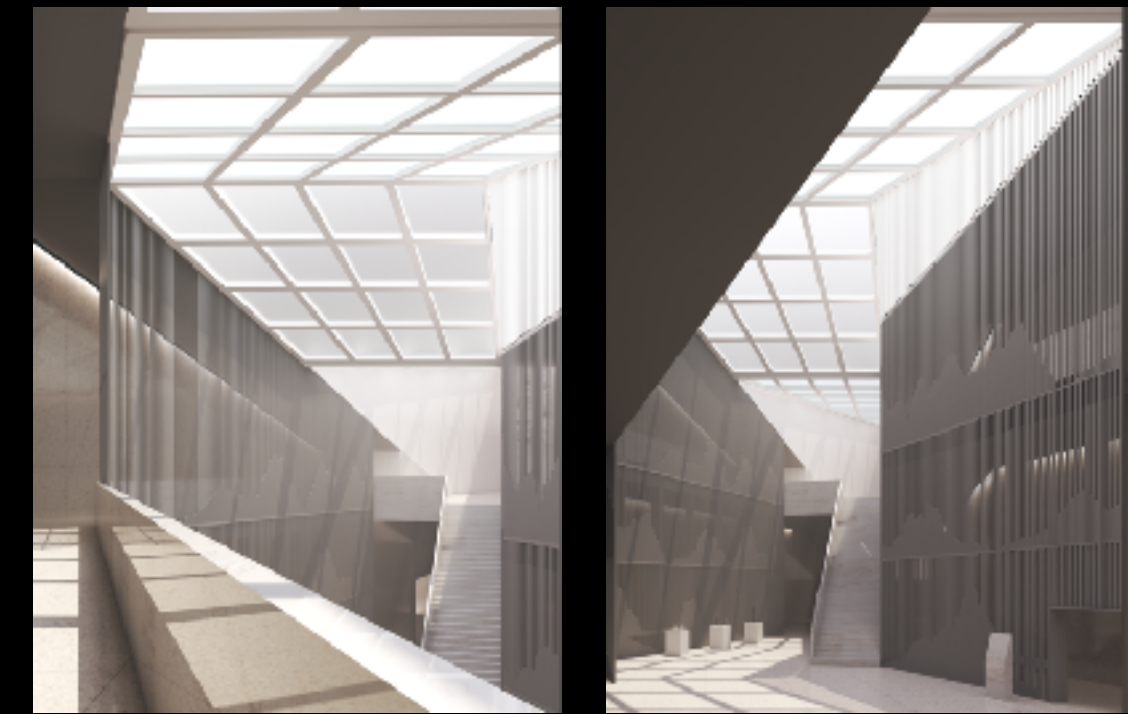

OPERA SCOPE

KUNSHAN BAIXI MUSEUM DESIGN

Exploration of the digital display space of traditional Chinese Opera Museum

Architecture

Traditional Chinese Painting "Qianli Jiangshan"

Pattern extracted from the painting

Interior

Operascope

DESIGN / CONTENTS

Revolution of the Kunqu Art and famous artworks

DESIGN / SPACE FORM

Forms

Two different types of space base on Deformable Holographic Film System

Opera Stage

DESIGN / Interior
Axonometric Diagram

DESIGN / Interior
Function of each box

An interactive installation for the introduction of opera masters and works

Switch between opera masters through a variety of gestures, and select a opera master to watch its introduction and classic characters.

Immersive theater-watching interactive installation

Create an environment for one person to watch opera videos

Sensor

Projection Device

Footprint and body experience interactive installation

According to the ground projection and guidance, make a walking position similar to the characters in the image