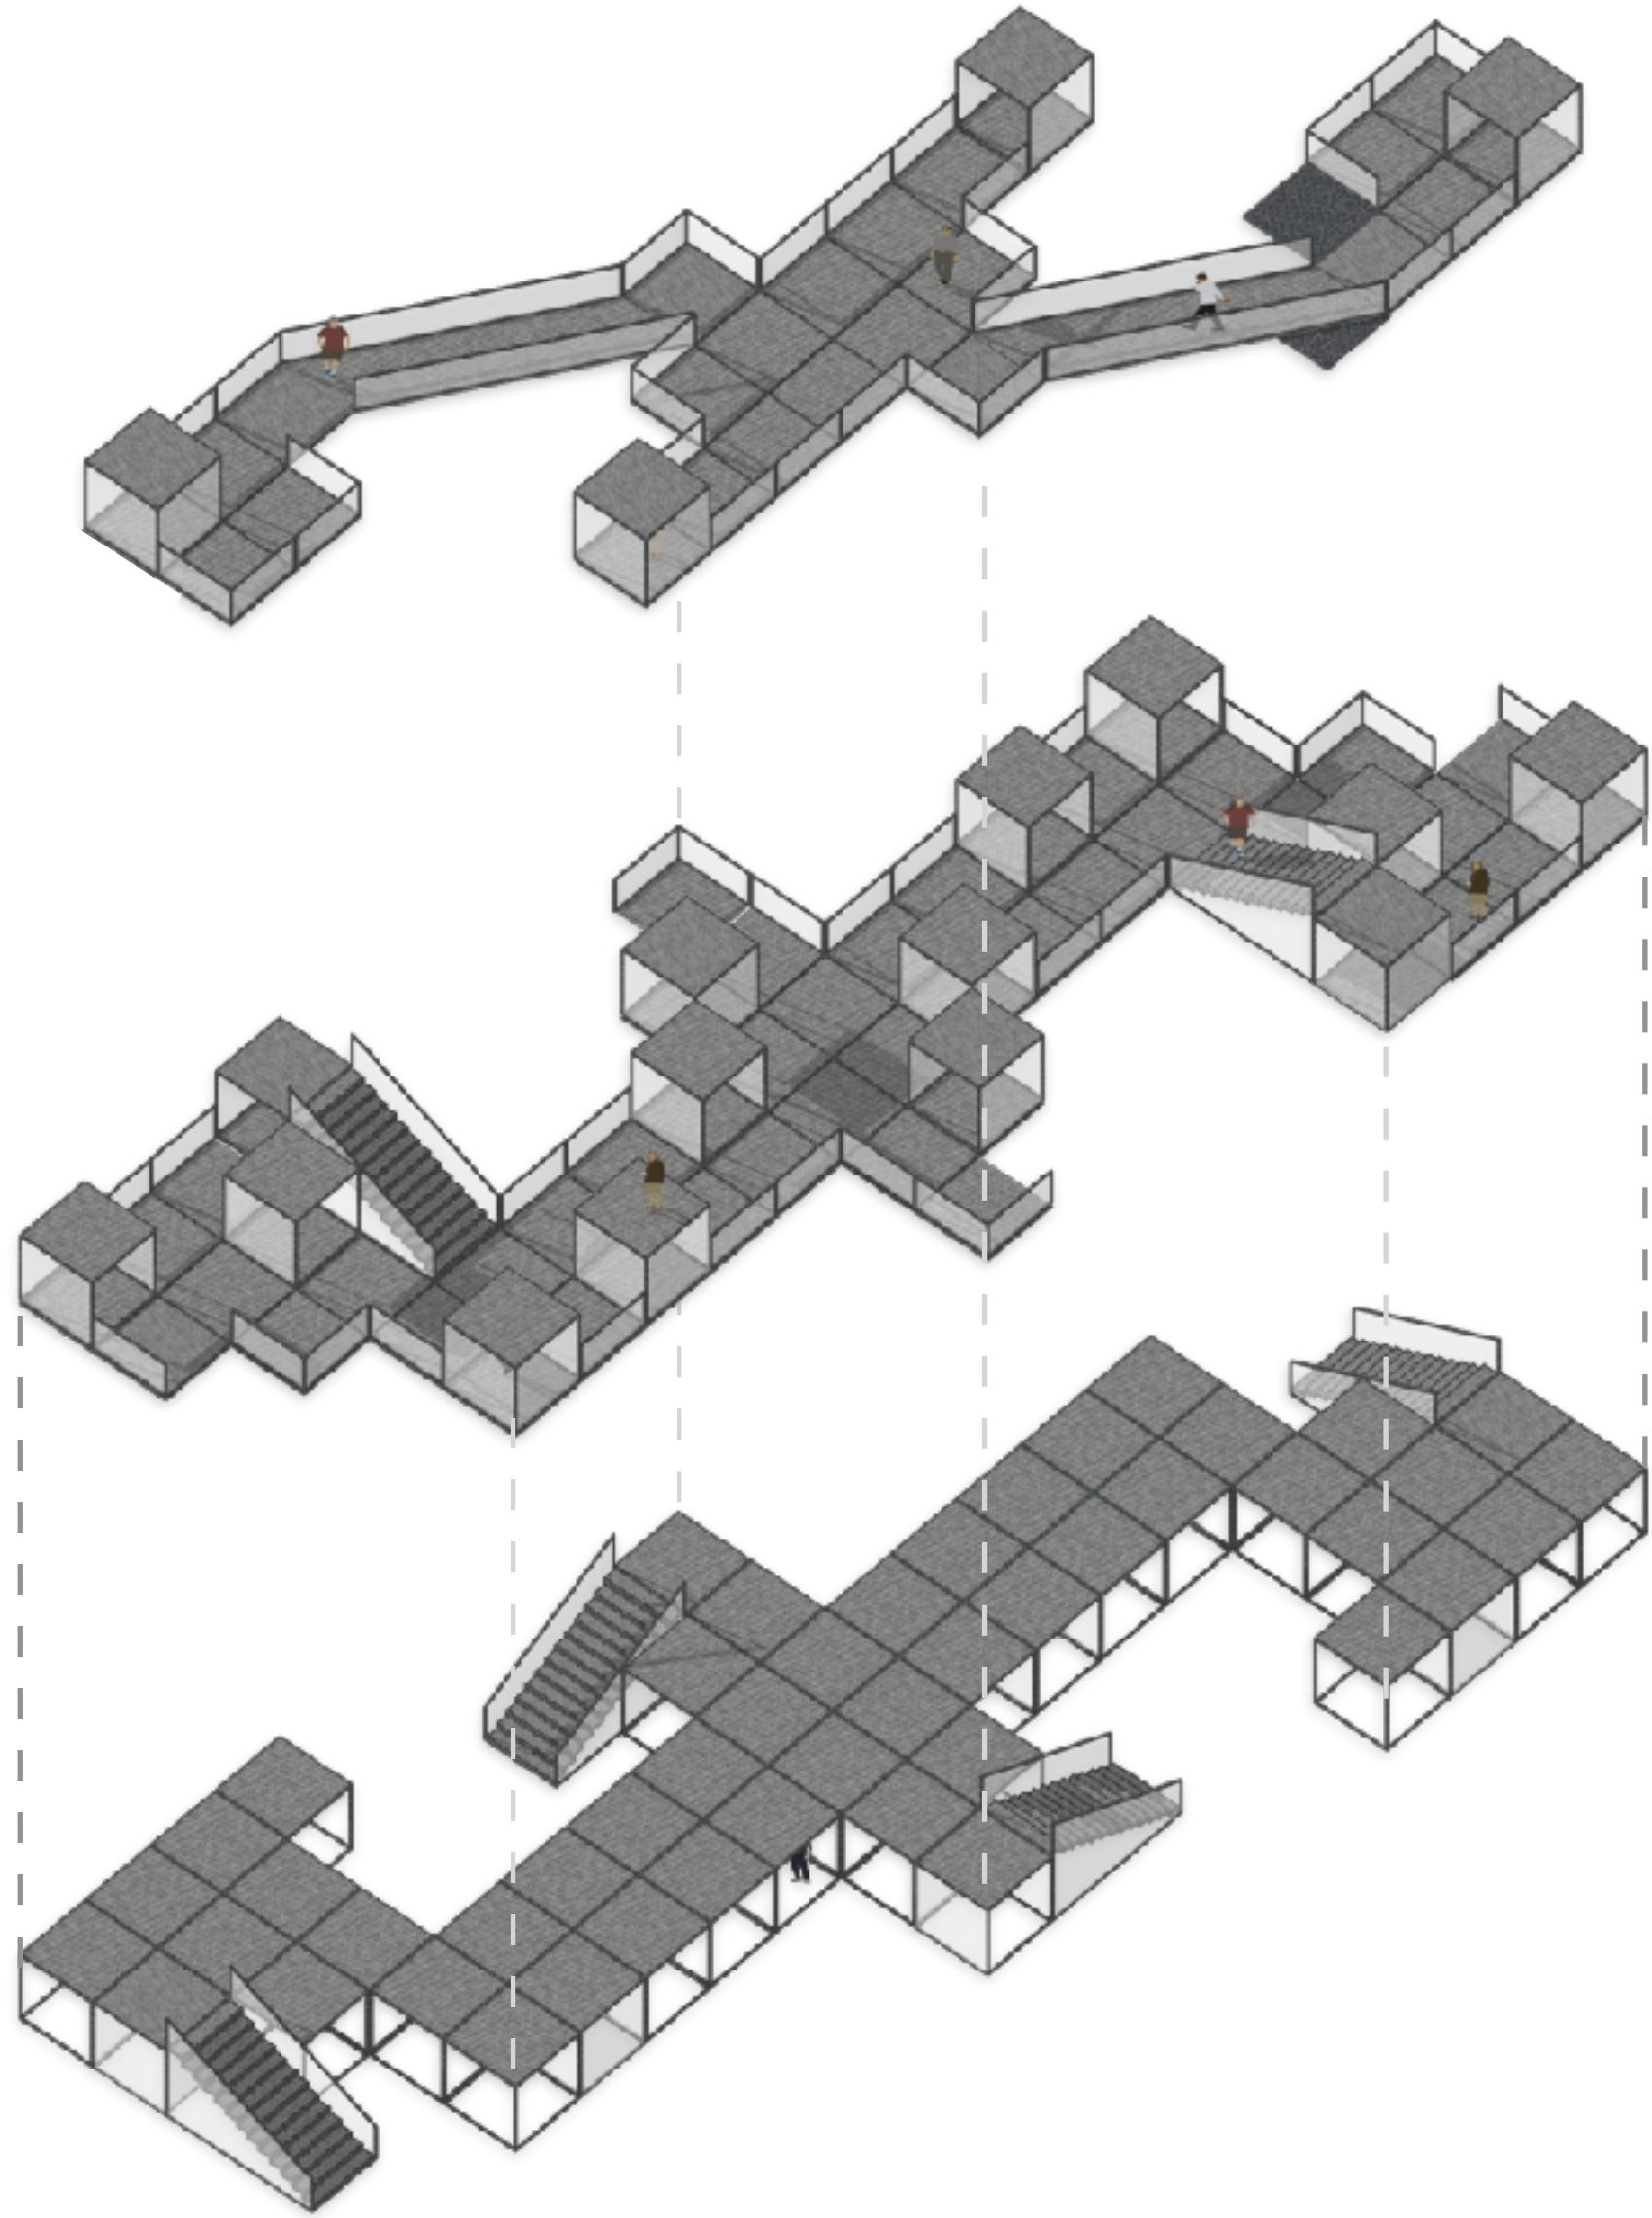

OPERA SCOPE

KUNSHAN BAIXI MUSEUM DESIGN

Exploration of the digital display space of traditional Chinese Opera Museum

Architecture

Traditional Chinese Painting "Qianli Jiangshan"

Pattern extracted from the painting

Interior

Operascope

DESIGN / CONTENTS

Revolution of the Kunqu Art and famous artworks

DESIGN / SPACE FORM

Forms

Two different types of space base on Deformable Holographic Film System

Opera Stage

DESIGN / Interior
Axonometric Diagram

DESIGN / Interior
Function of each box

An interactive installation for the introduction of opera masters and works

Switch between opera masters through a variety of gestures, and select a opera master to watch its introduction and classic characters.

Immersive theater-watching interactive installation

Create an environment for one person to watch opera videos

Sensor

Projection Device

Footprint and body experience interactive installation

According to the ground projection and guidance, make a walking position similar to the characters in the image