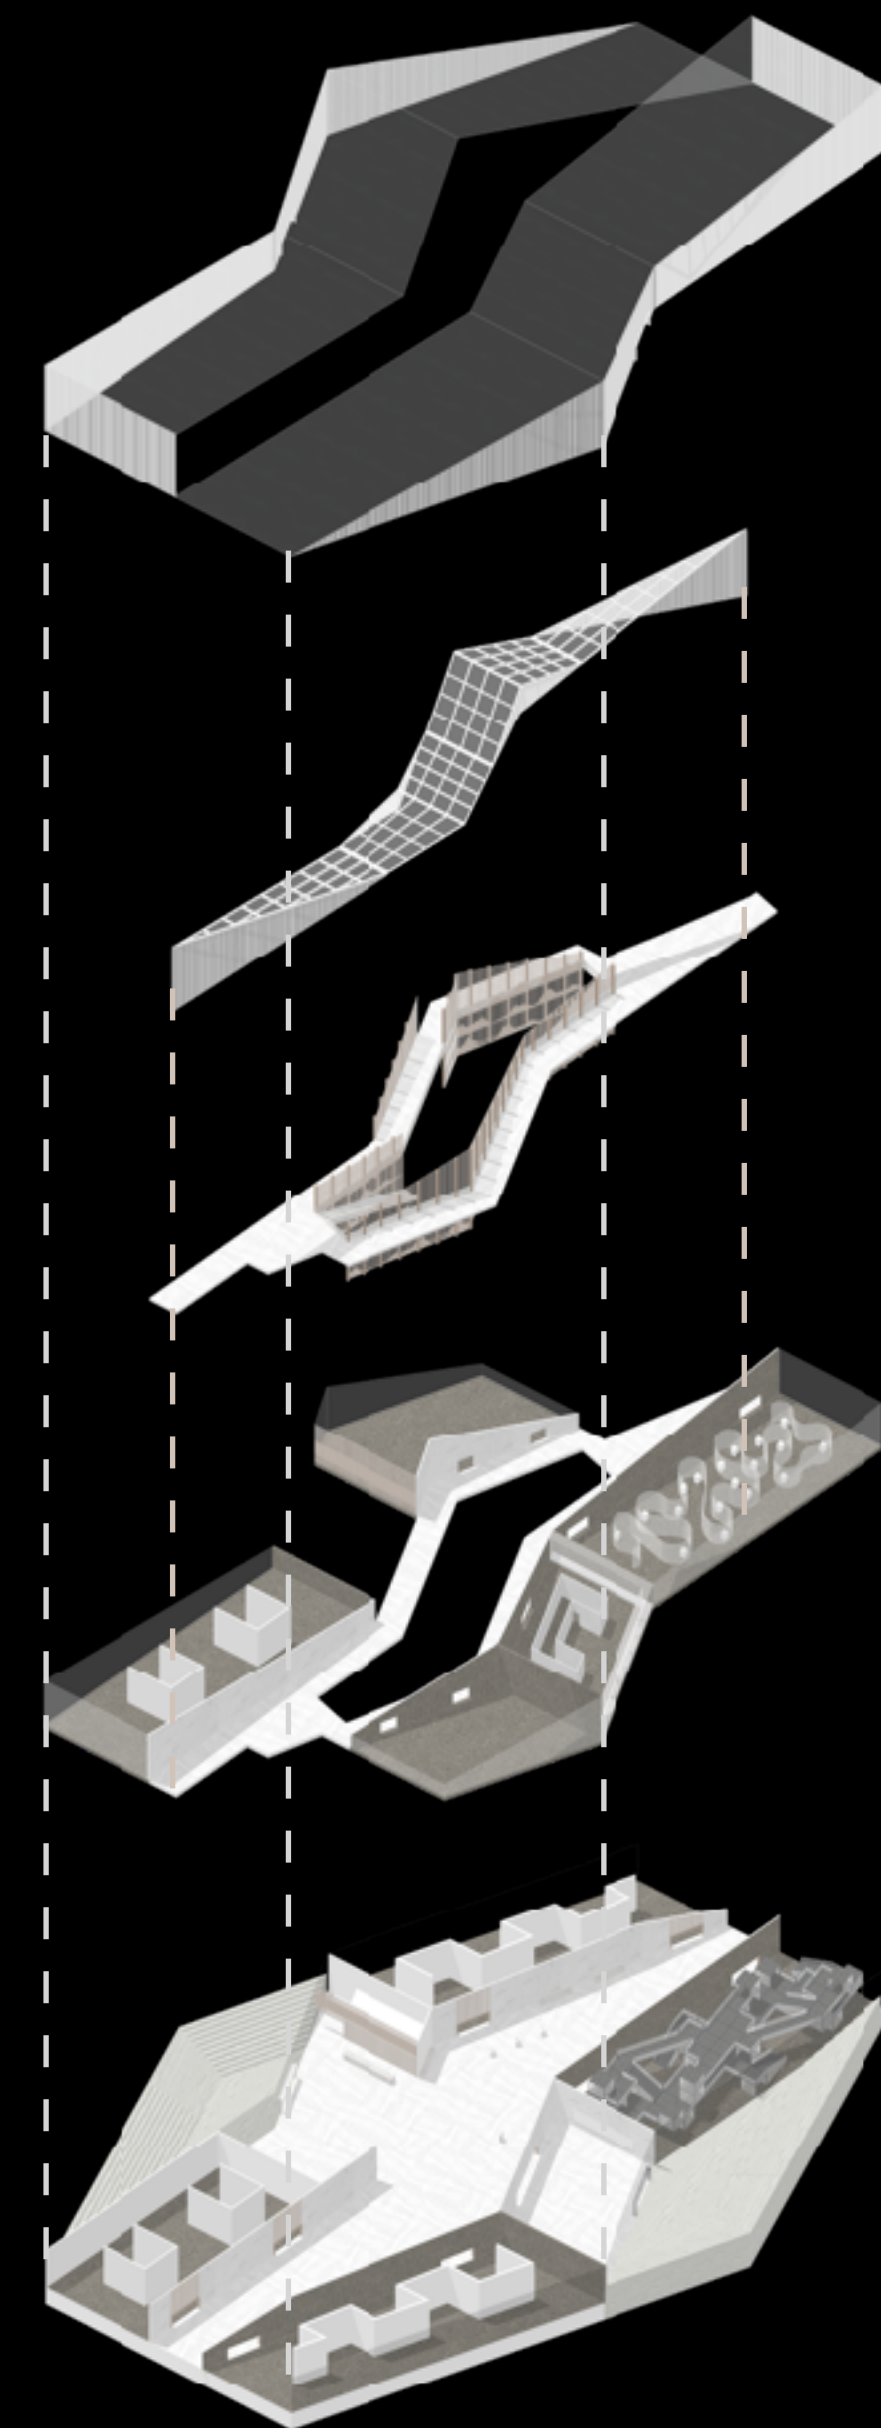

OPERA SCOPE

KUNSHAN BAIXI MUSEUM DESIGN

Exploration of the digital display space of traditional Chinese Opera Museum

Architecture

Traditional Chinese Painting "Qianli Jiangshan"

Pattern extracted from the painting

Interior

Operascope

DESIGN / CONTENTS

Revolution of the Kunqu Art and famous artworks

DESIGN / SPACE FORM

Forms

Two different types of space base on Deformable Holographic Film System

Opera Stage

DESIGN / Interior
Axonometric Diagram

DESIGN / Interior
Function of each box

An interactive installation for the introduction of opera masters and works

Switch between opera masters through a variety of gestures, and select a opera master to watch its introduction and classic characters.

Immersive theater-watching interactive installation

Create an environment for one person to watch opera videos

Sensor

Projection Device

Footprint and body experience interactive installation

According to the ground projection and guidance, make a walking position similar to the characters in the image