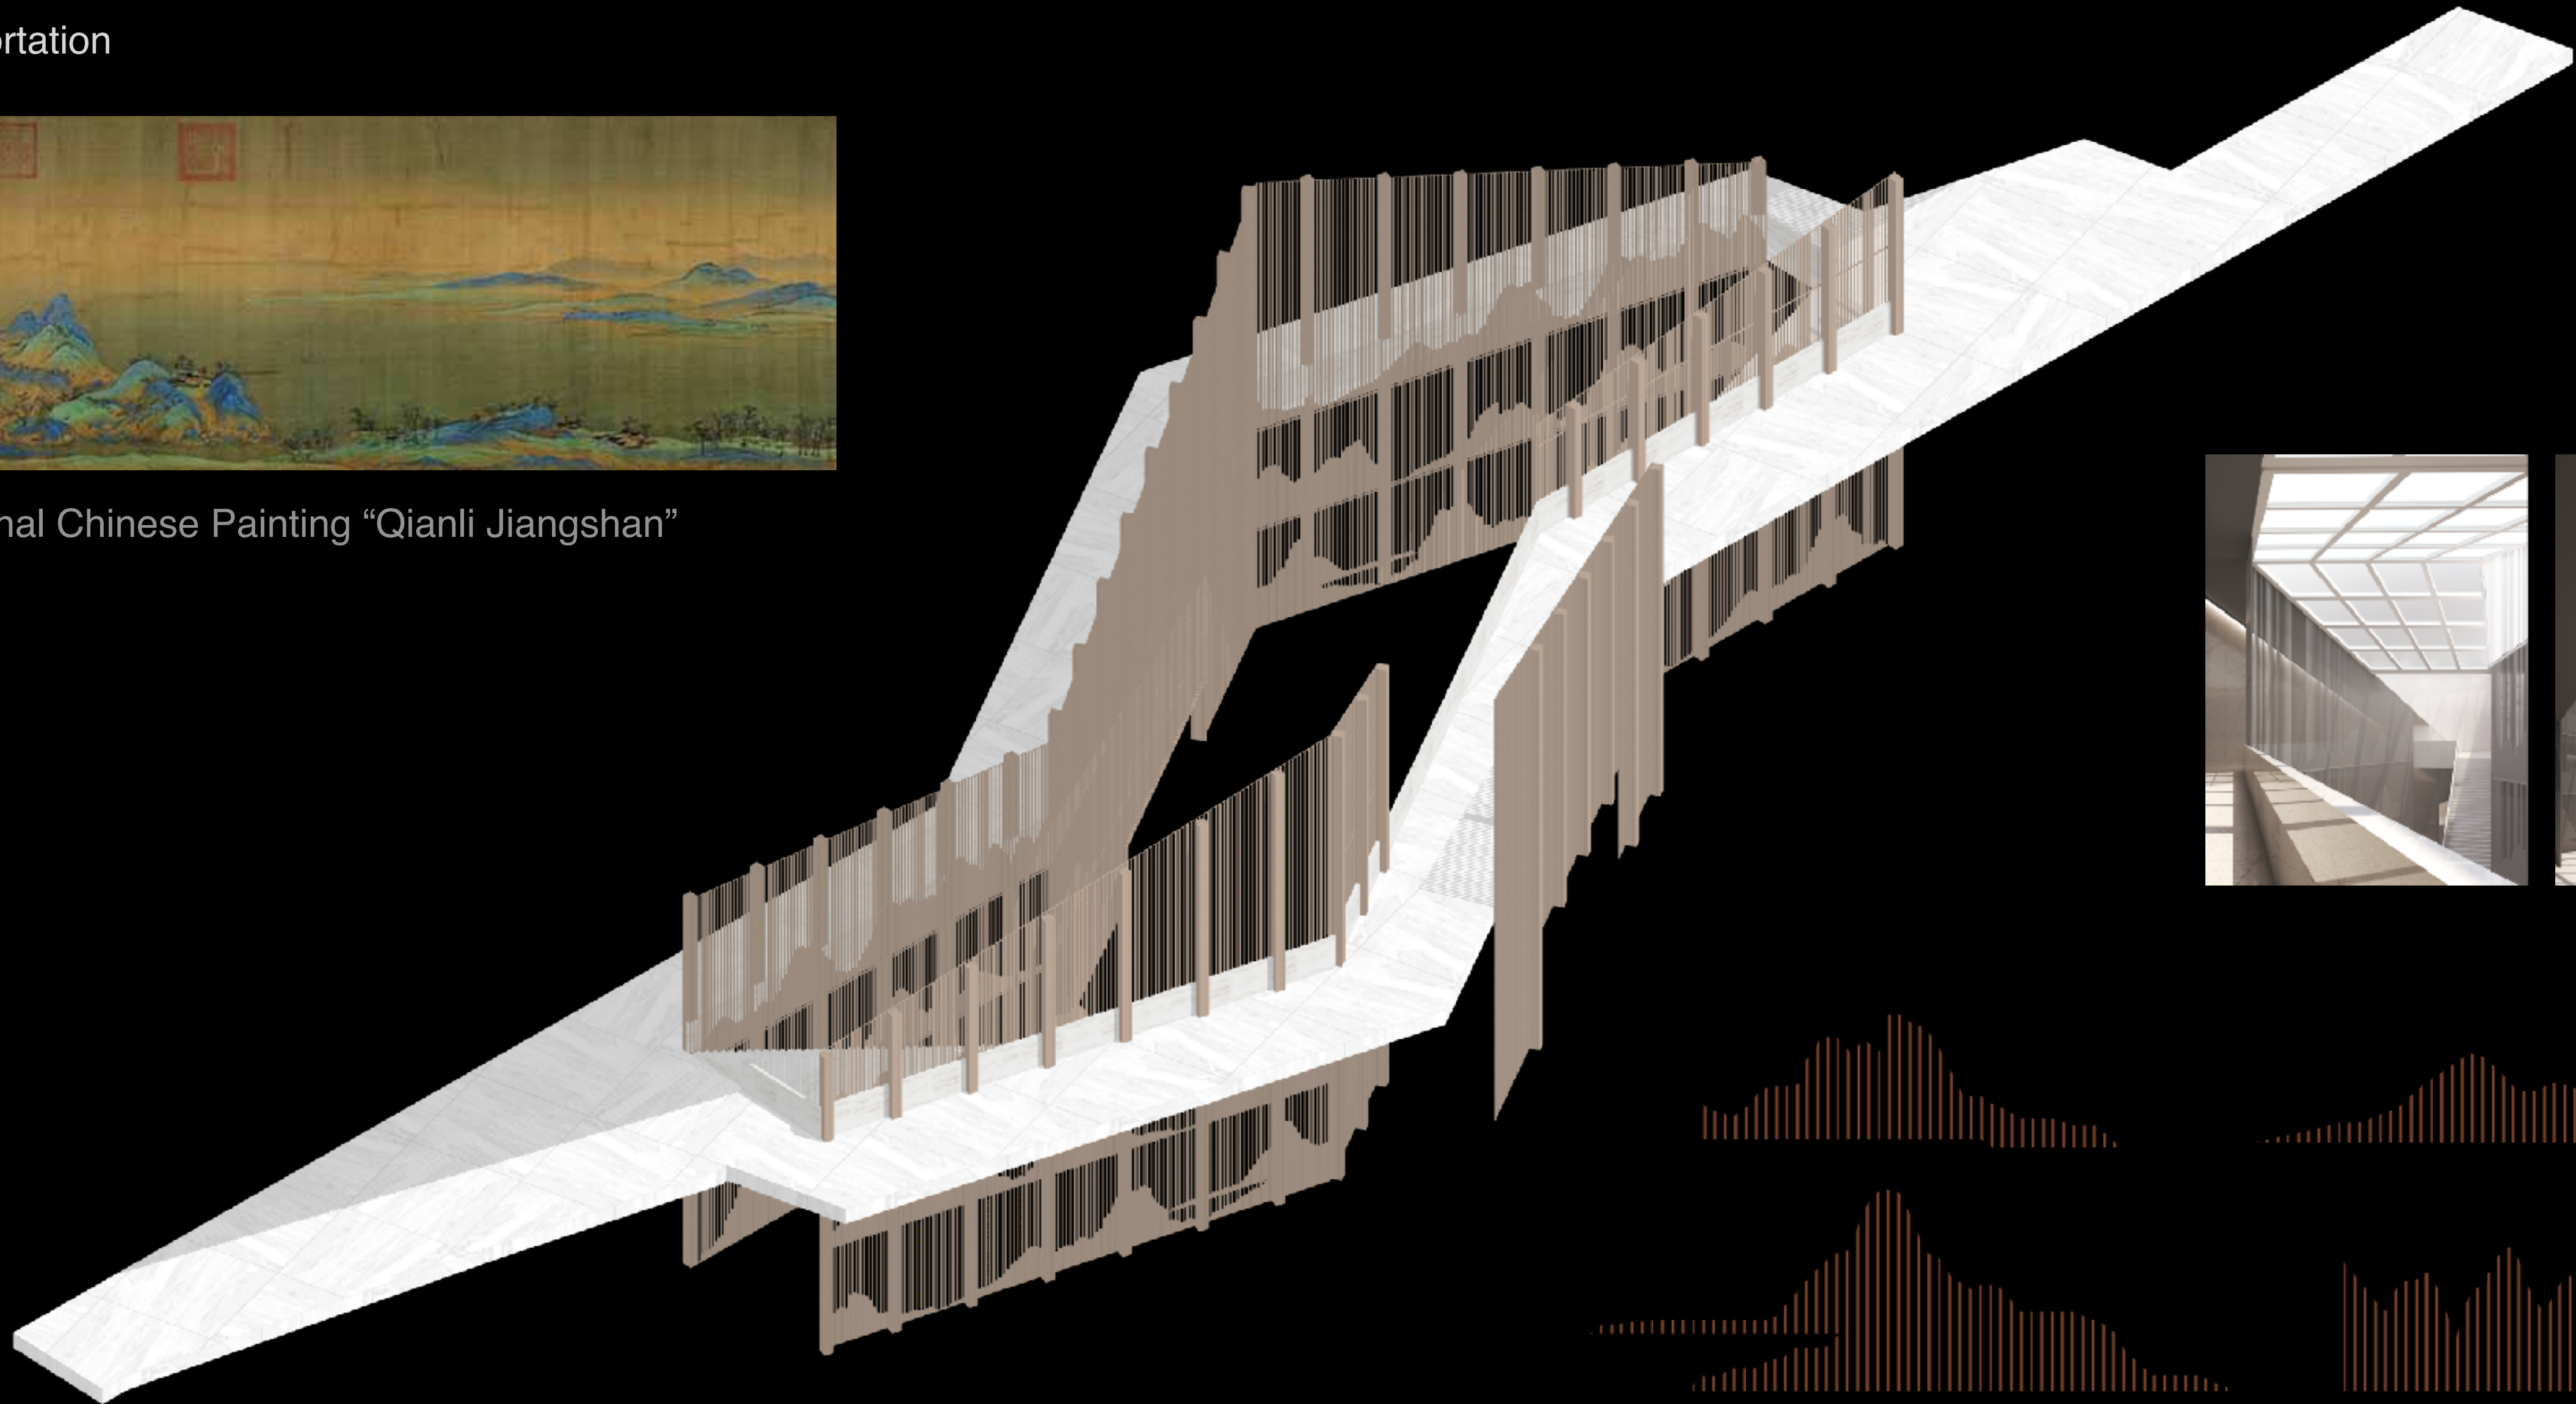

OPERA SCOPE

KUNSHAN BAIXI MUSEUM DESIGN

Exploration of the digital display space of traditional Chinese Opera Museum

Architecture

Traditional Chinese Painting "Qianli Jiangshan"

Pattern extracted from the painting

Interior

Operascope

DESIGN / CONTENTS

Revolution of the Kunqu Art and famous artworks

DESIGN / SPACE FORM

Forms

Two different types of space base on Deformable Holographic Film System

Opera Stage

DESIGN / Interior
Axonometric Diagram

DESIGN / Interior
Function of each box

An interactive installation for the introduction of opera masters and works

Switch between opera masters through a variety of gestures, and select a opera master to watch its introduction and classic characters.

Immersive theater-watching interactive installation

Create an environment for one person to watch opera videos

Sensor

Projection Device

Footprint and body experience interactive installation

According to the ground projection and guidance, make a walking position similar to the characters in the image