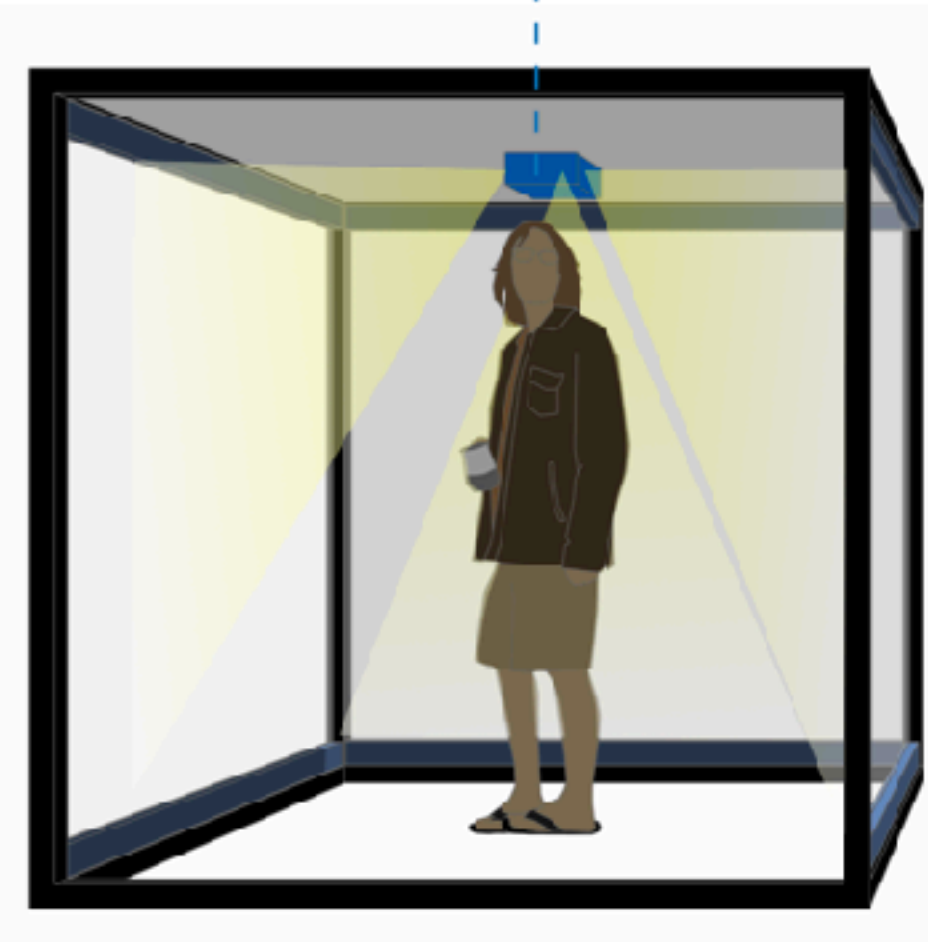

OPERA SCOPE

KUNSHAN BAIXI MUSEUM DESIGN

Exploration of the digital display space of traditional Chinese Opera Museum

Architecture

Traditional Chinese Painting "Qianli Jiangshan"

Pattern extracted from the painting

Interior

Operascope

DESIGN / CONTENTS

Revolution of the Kunqu Art and famous artworks

DESIGN / SPACE FORM

Forms

Two different types of space base on Deformable Holographic Film System

Opera Stage

DESIGN / Interior
Axonometric Diagram

DESIGN / Interior
Function of each box

An interactive installation for the introduction of opera masters and works

Switch between opera masters through a variety of gestures, and select a opera master to watch its introduction and classic characters.

Immersive theater-watching interactive installation

Create an environment for one person to watch opera videos

Sensor

Projection Device

Footprint and body experience interactive installation

According to the ground projection and guidance, make a walking position similar to the characters in the image