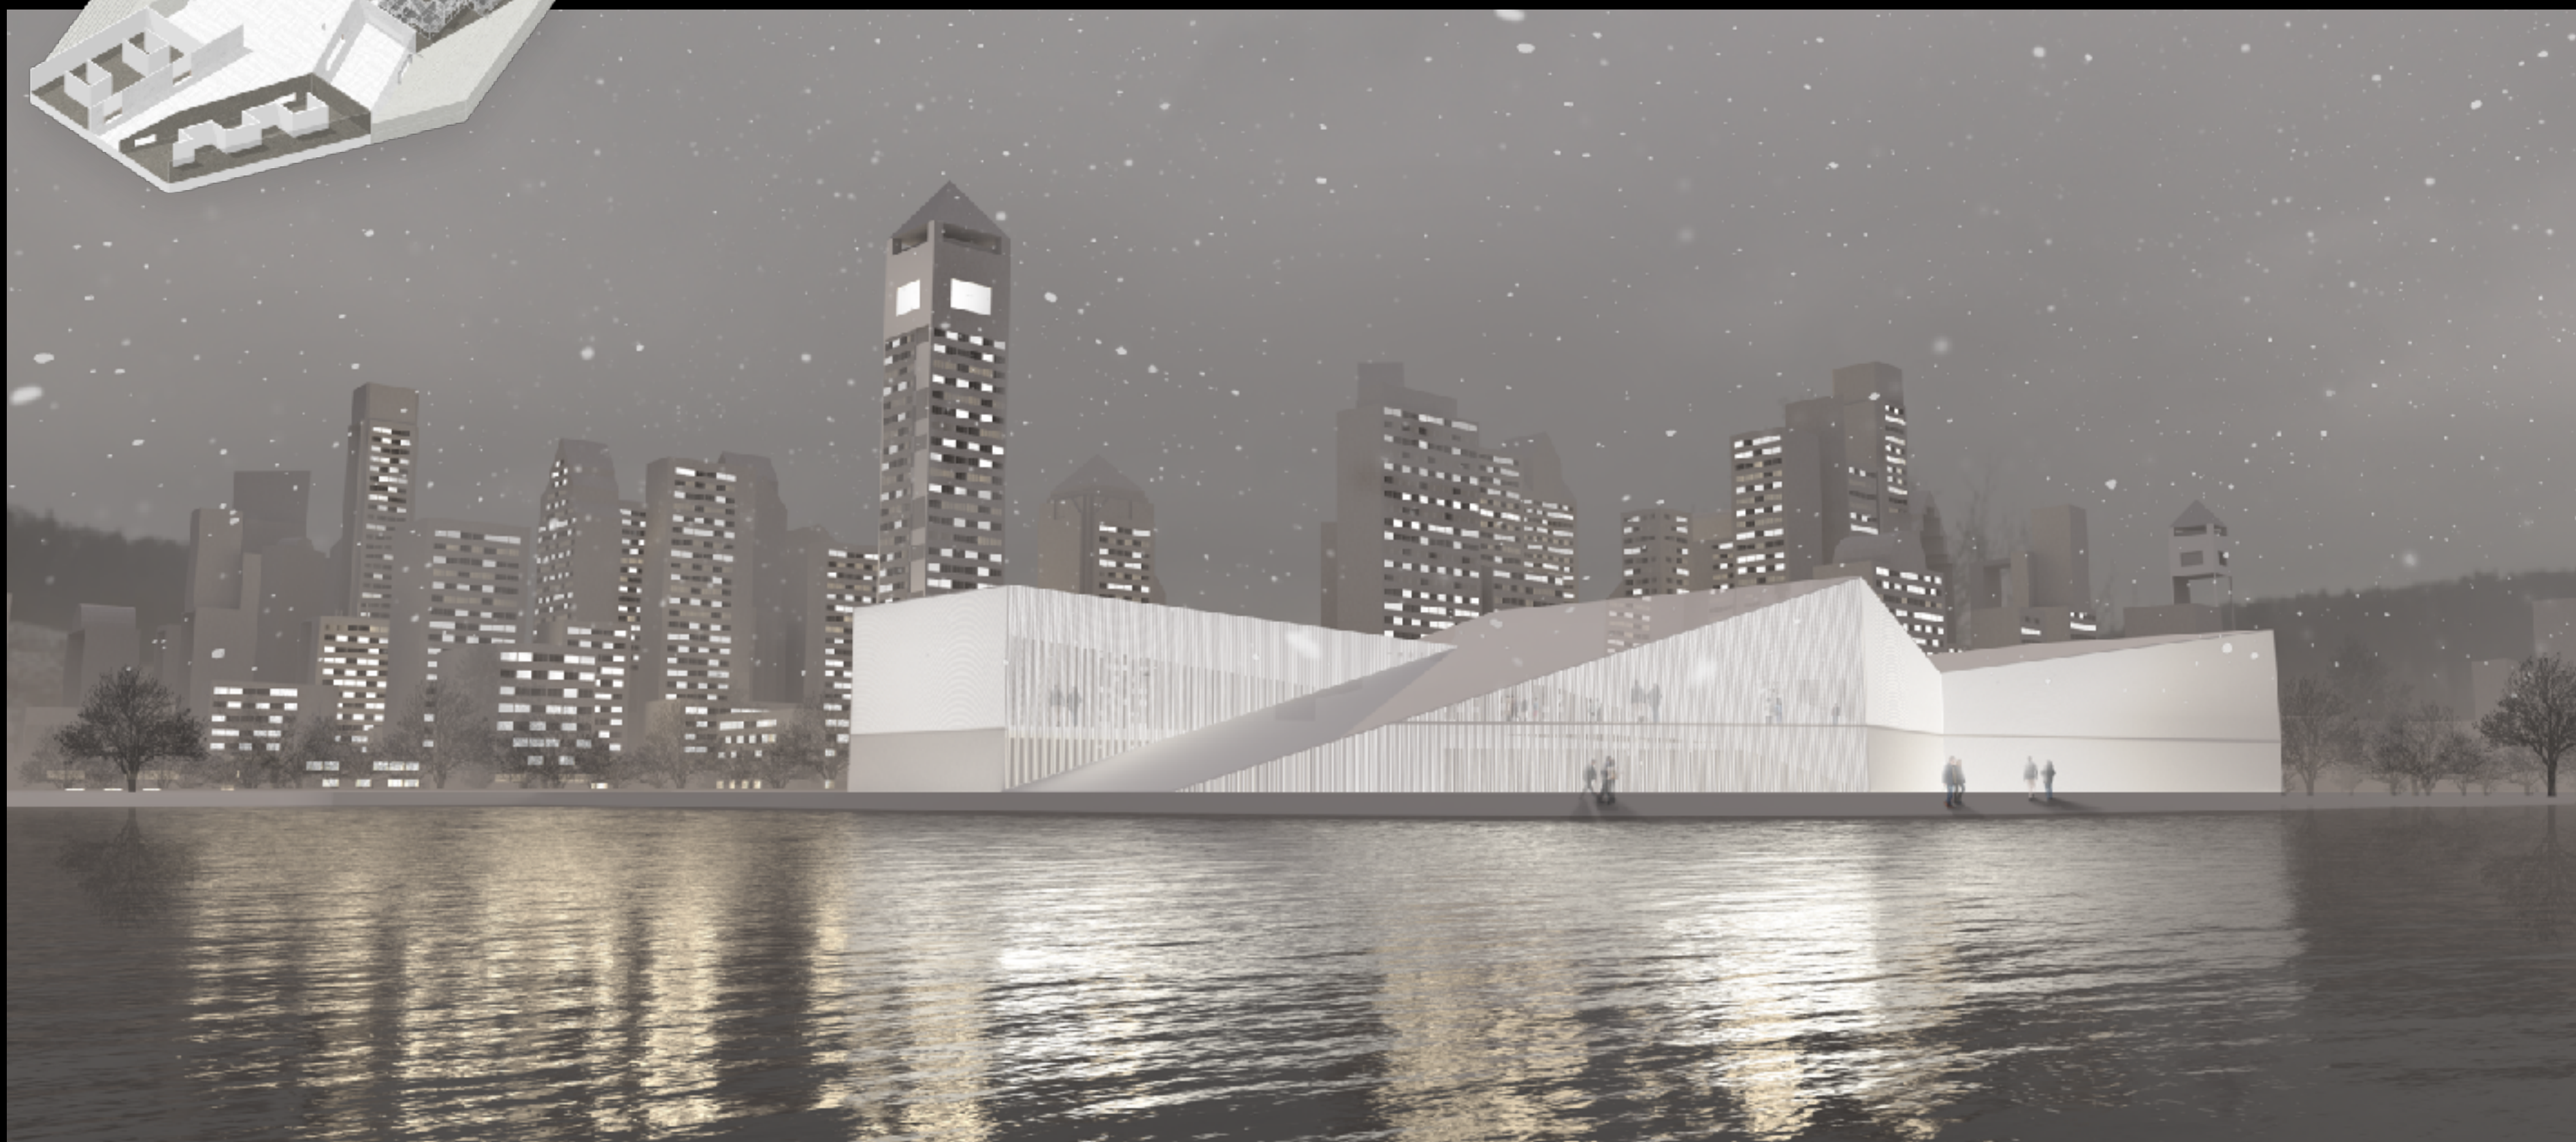

OPERA SCOPE

KUNSHAN BAIXI MUSEUM DESIGN

Exploration of the digital display space of traditional Chinese Opera Museum

Architecture

Traditional Chinese Painting "Qianli Jiangshan"

Pattern extracted from the painting

Interior

Operascope

DESIGN / CONTENTS

Revolution of the Kunqu Art and famous artworks

DESIGN / SPACE FORM

Forms

Two different types of space base on Deformable Holographic Film System

Opera Stage

DESIGN / Interior
Axonometric Diagram

DESIGN / Interior
Function of each box

An interactive installation for the introduction of opera masters and works

Switch between opera masters through a variety of gestures, and select a opera master to watch its introduction and classic characters.

Immersive theater-watching interactive installation

Create an environment for one person to watch opera videos

Sensor

Projection Device

Footprint and body experience interactive installation

According to the ground projection and guidance, make a walking position similar to the characters in the image