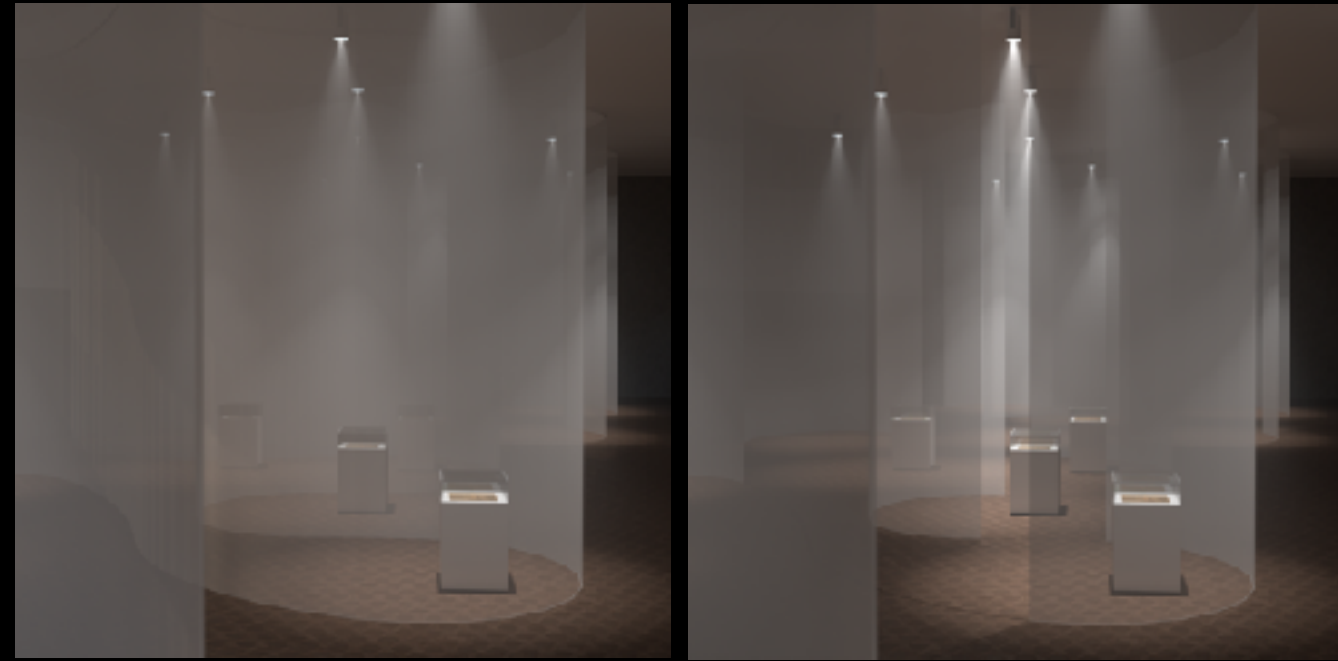

OPERA SCOPE

KUNSHAN BAIXI MUSEUM DESIGN

Exploration of the digital display space of traditional Chinese Opera Museum

Architecture

Traditional Chinese Painting "Qianli Jiangshan"

Pattern extracted from the painting

Interior

Operascope

DESIGN / CONTENTS

Revolution of the Kunqu Art and famous artworks

DESIGN / SPACE FORM

Forms

Two different types of space base on Deformable Holographic Film System

Opera Stage

DESIGN / Interior
Axonometric Diagram

DESIGN / Interior
Function of each box

An interactive installation for the introduction of opera masters and works

Switch between opera masters through a variety of gestures, and select a opera master to watch its introduction and classic characters.

Immersive theater-watching interactive installation

Create an environment for one person to watch opera videos

Sensor

Projection Device

Footprint and body experience interactive installation

According to the ground projection and guidance, make a walking position similar to the characters in the image