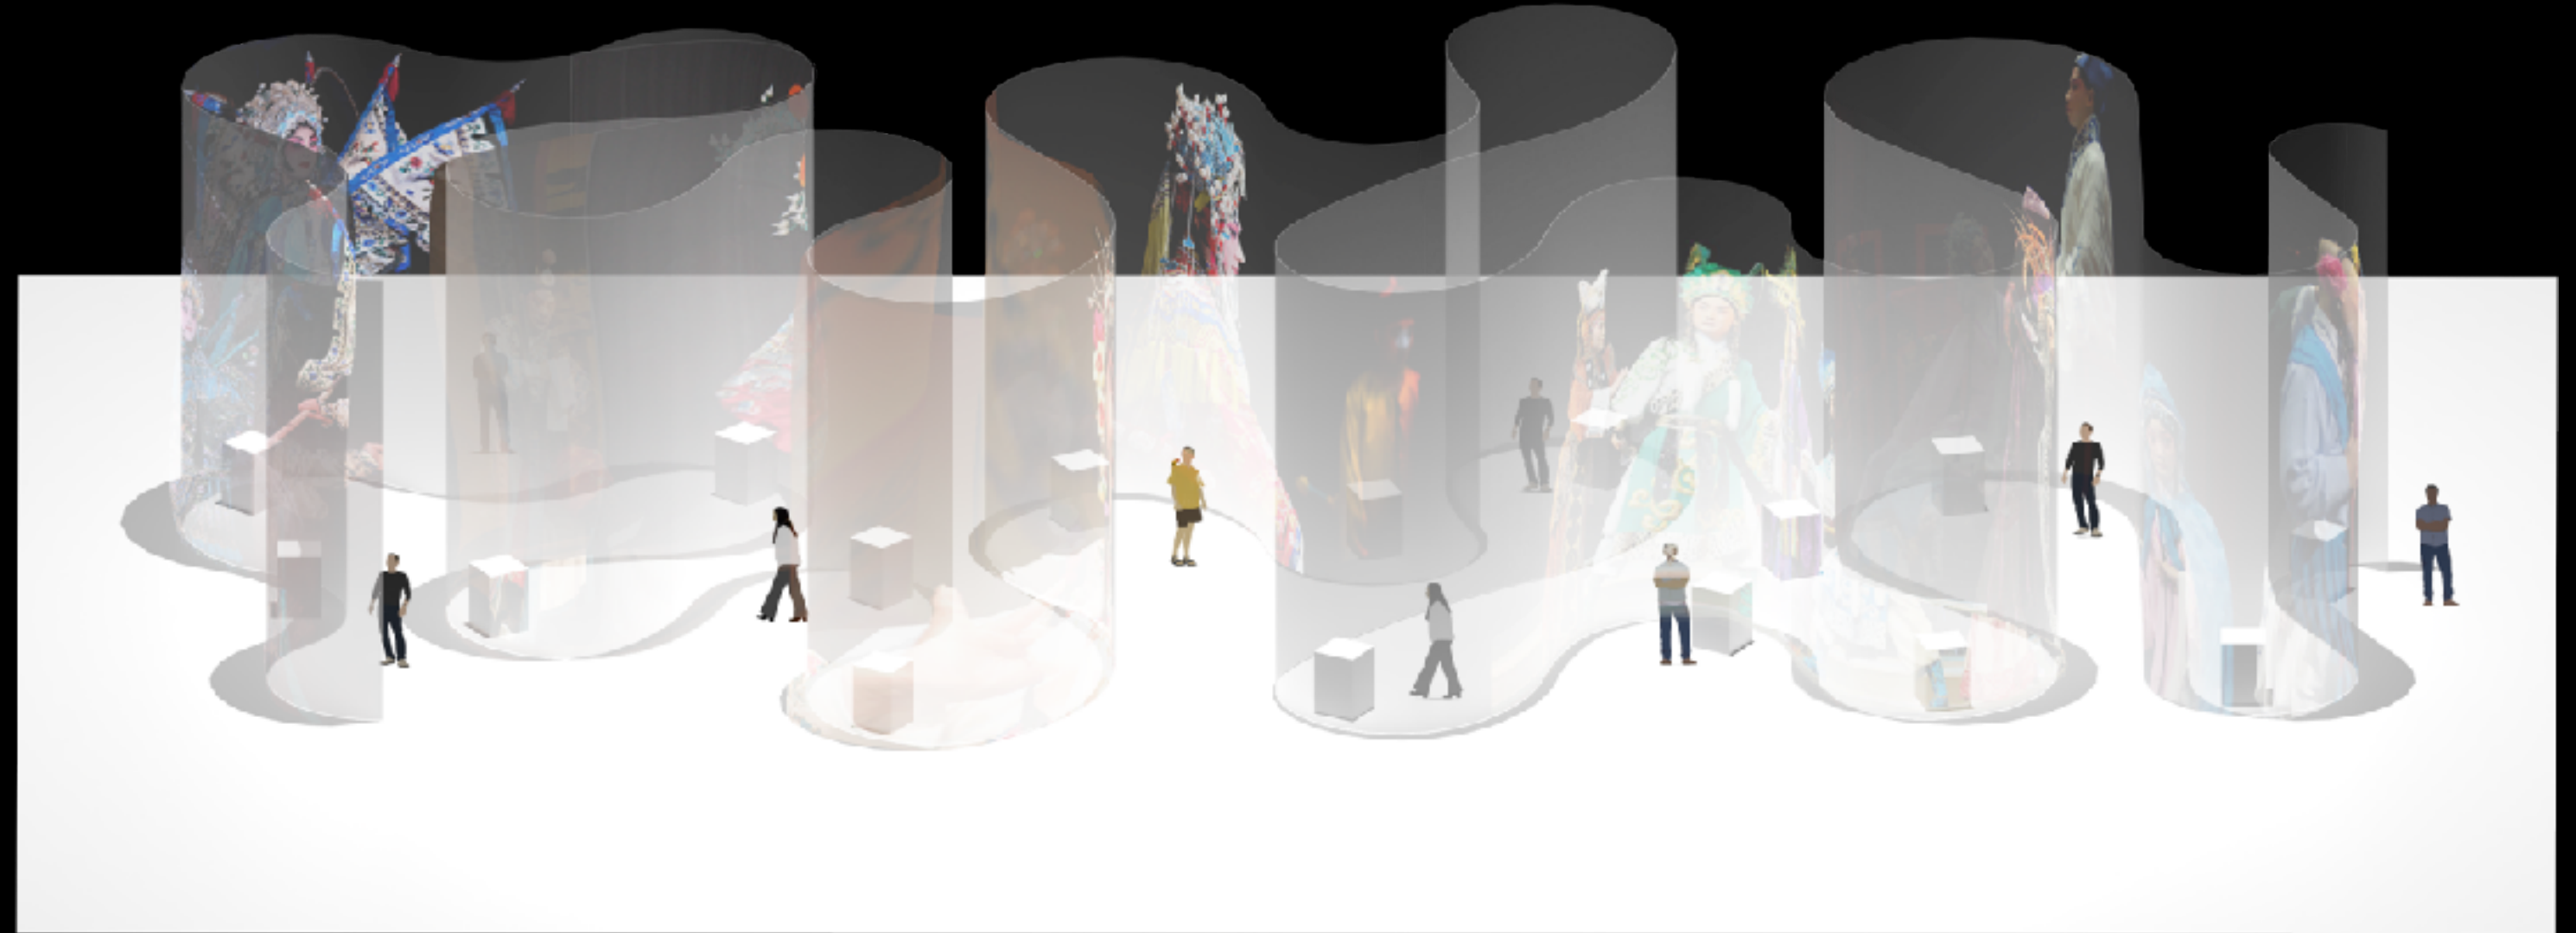

OPERA SCOPE

KUNSHAN BAIXI MUSEUM DESIGN

Exploration of the digital display space of traditional Chinese Opera Museum

Architecture

Traditional Chinese Painting "Qianli Jiangshan"

Pattern extracted from the painting

Interior

Operascope

DESIGN / CONTENTS

Revolution of the Kunqu Art and famous artworks

DESIGN / SPACE FORM

Forms

Two different types of space base on Deformable Holographic Film System

Opera Stage

DESIGN / Interior
Axonometric Diagram

DESIGN / Interior
Function of each box

An interactive installation for the introduction of opera masters and works

Switch between opera masters through a variety of gestures, and select a opera master to watch its introduction and classic characters.

Immersive theater-watching interactive installation

Create an environment for one person to watch opera videos

Sensor

Projection Device

Footprint and body experience interactive installation

According to the ground projection and guidance, make a walking position similar to the characters in the image