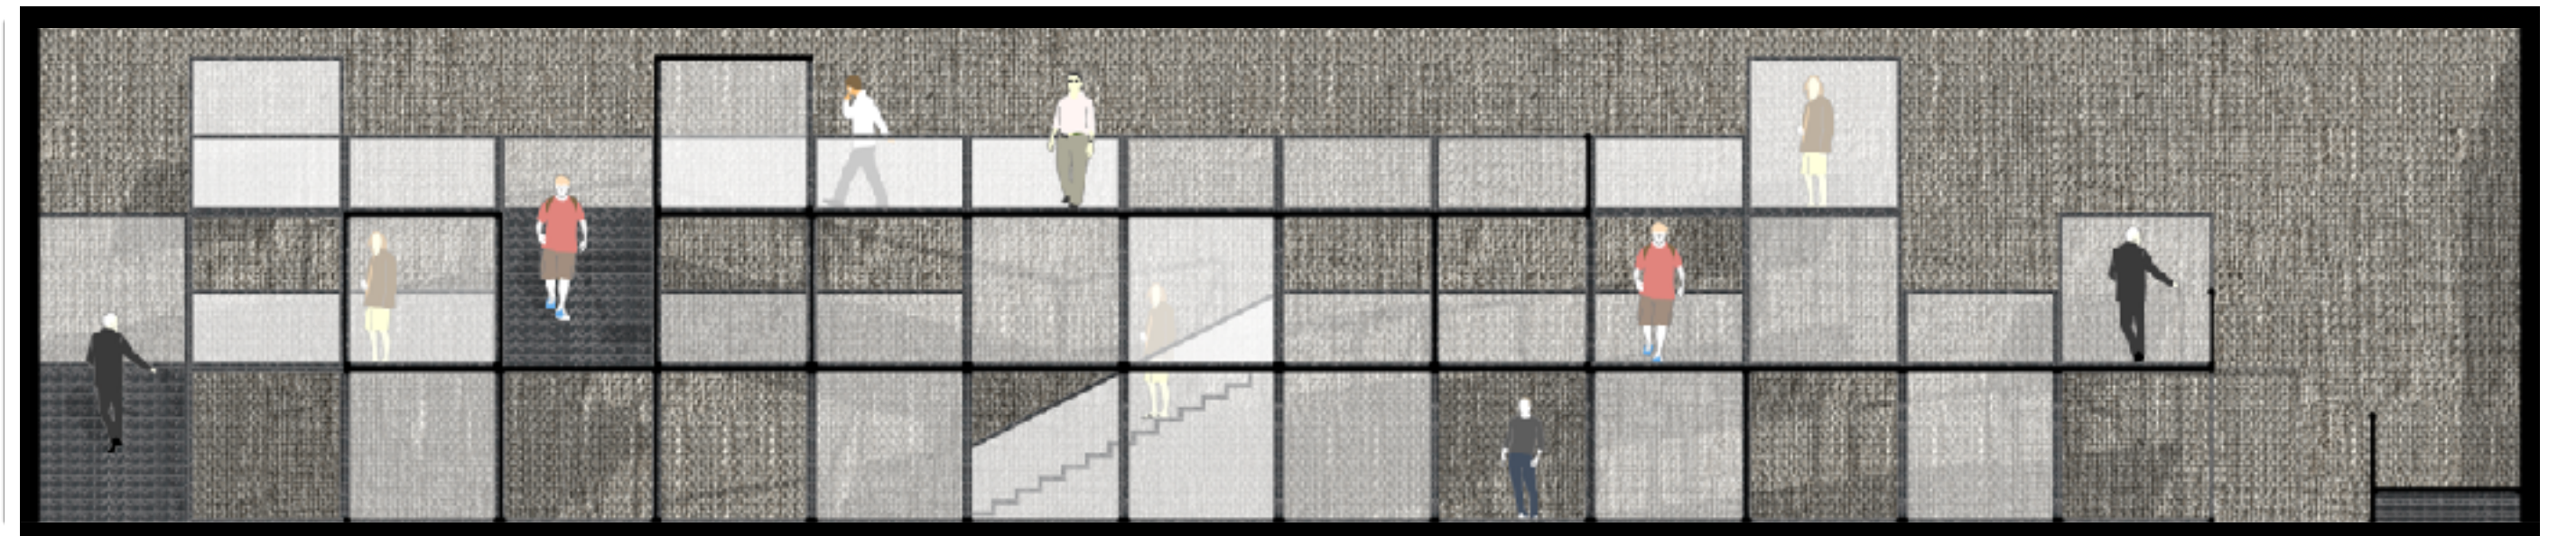

OPERA SCOPE

KUNSHAN BAIXI MUSEUM DESIGN

Exploration of the digital display space of traditional Chinese Opera Museum

Architecture

Traditional Chinese Painting "Qianli Jiangshan"

Pattern extracted from the painting

Interior

Operascope

DESIGN / CONTENTS

Revolution of the Kunqu Art and famous artworks

DESIGN / SPACE FORM

Forms

Two different types of space base on Deformable Holographic Film System

Opera Stage

DESIGN / Interior
Axonometric Diagram

DESIGN / Interior
Function of each box

An interactive installation for the introduction of opera masters and works

Switch between opera masters through a variety of gestures, and select a opera master to watch its introduction and classic characters.

Immersive theater-watching interactive installation

Create an environment for one person to watch opera videos

Sensor

Projection Device

Footprint and body experience interactive installation

According to the ground projection and guidance, make a walking position similar to the characters in the image