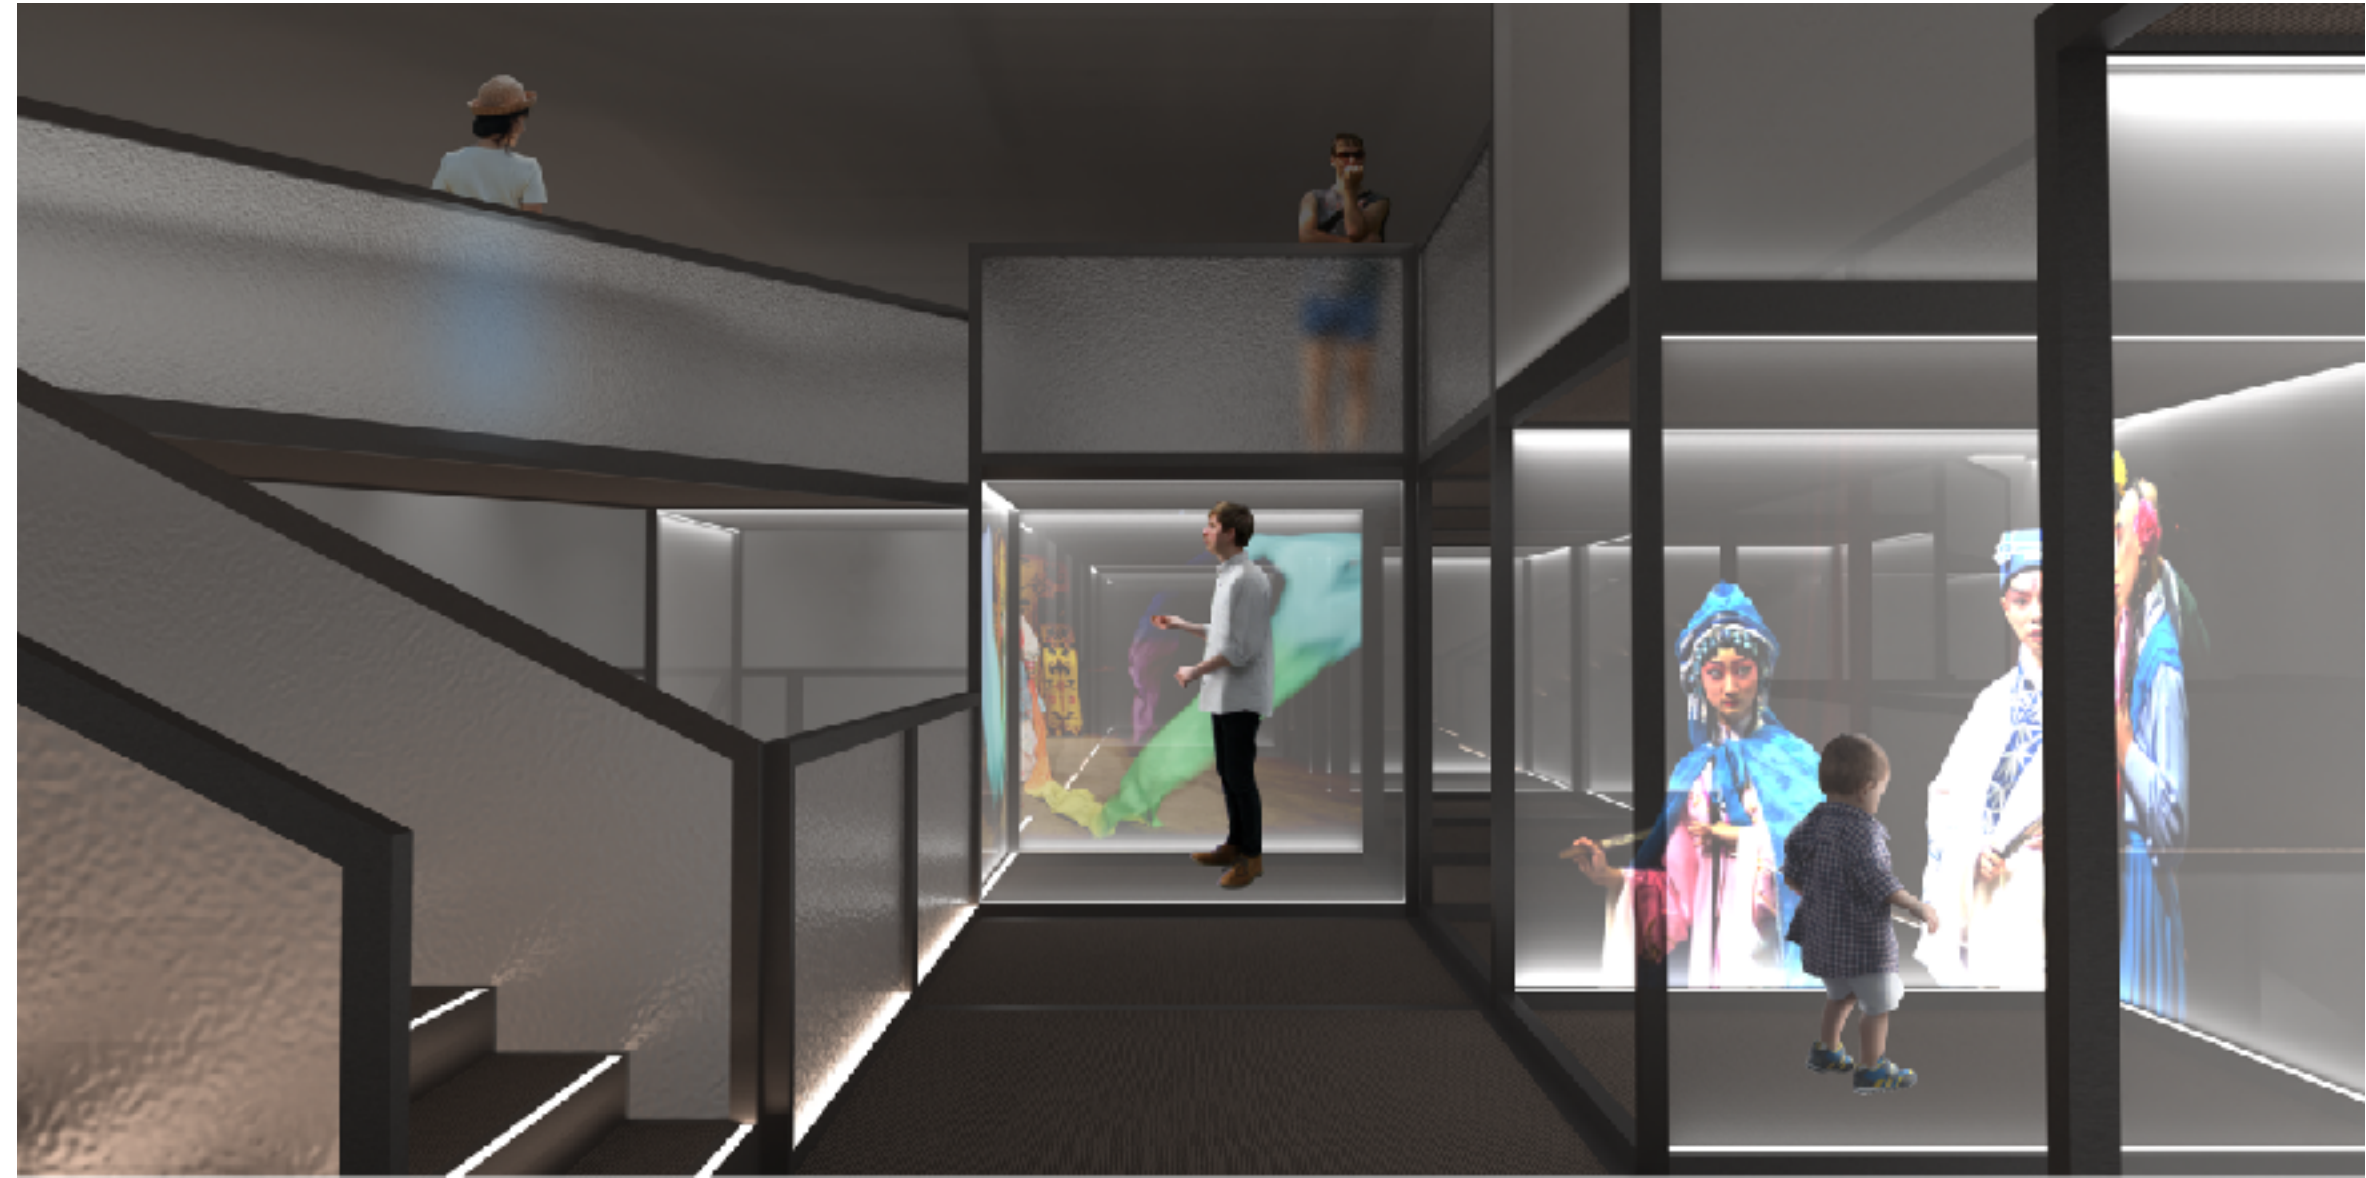

OPERA SCOPE

KUNSHAN BAIXI MUSEUM DESIGN

Exploration of the digital display space of traditional Chinese Opera Museum

Architecture

Traditional Chinese Painting "Qianli Jiangshan"

Pattern extracted from the painting

Interior

Operascope

DESIGN / CONTENTS

Revolution of the Kunqu Art and famous artworks

DESIGN / SPACE FORM

Forms

Two different types of space base on Deformable Holographic Film System

Opera Stage

DESIGN / Interior
Axonometric Diagram

DESIGN / Interior
Function of each box

An interactive installation for the introduction of opera masters and works

Switch between opera masters through a variety of gestures, and select a opera master to watch its introduction and classic characters.

Immersive theater-watching interactive installation

Create an environment for one person to watch opera videos

Sensor

Projection Device

Footprint and body experience interactive installation

According to the ground projection and guidance, make a walking position similar to the characters in the image