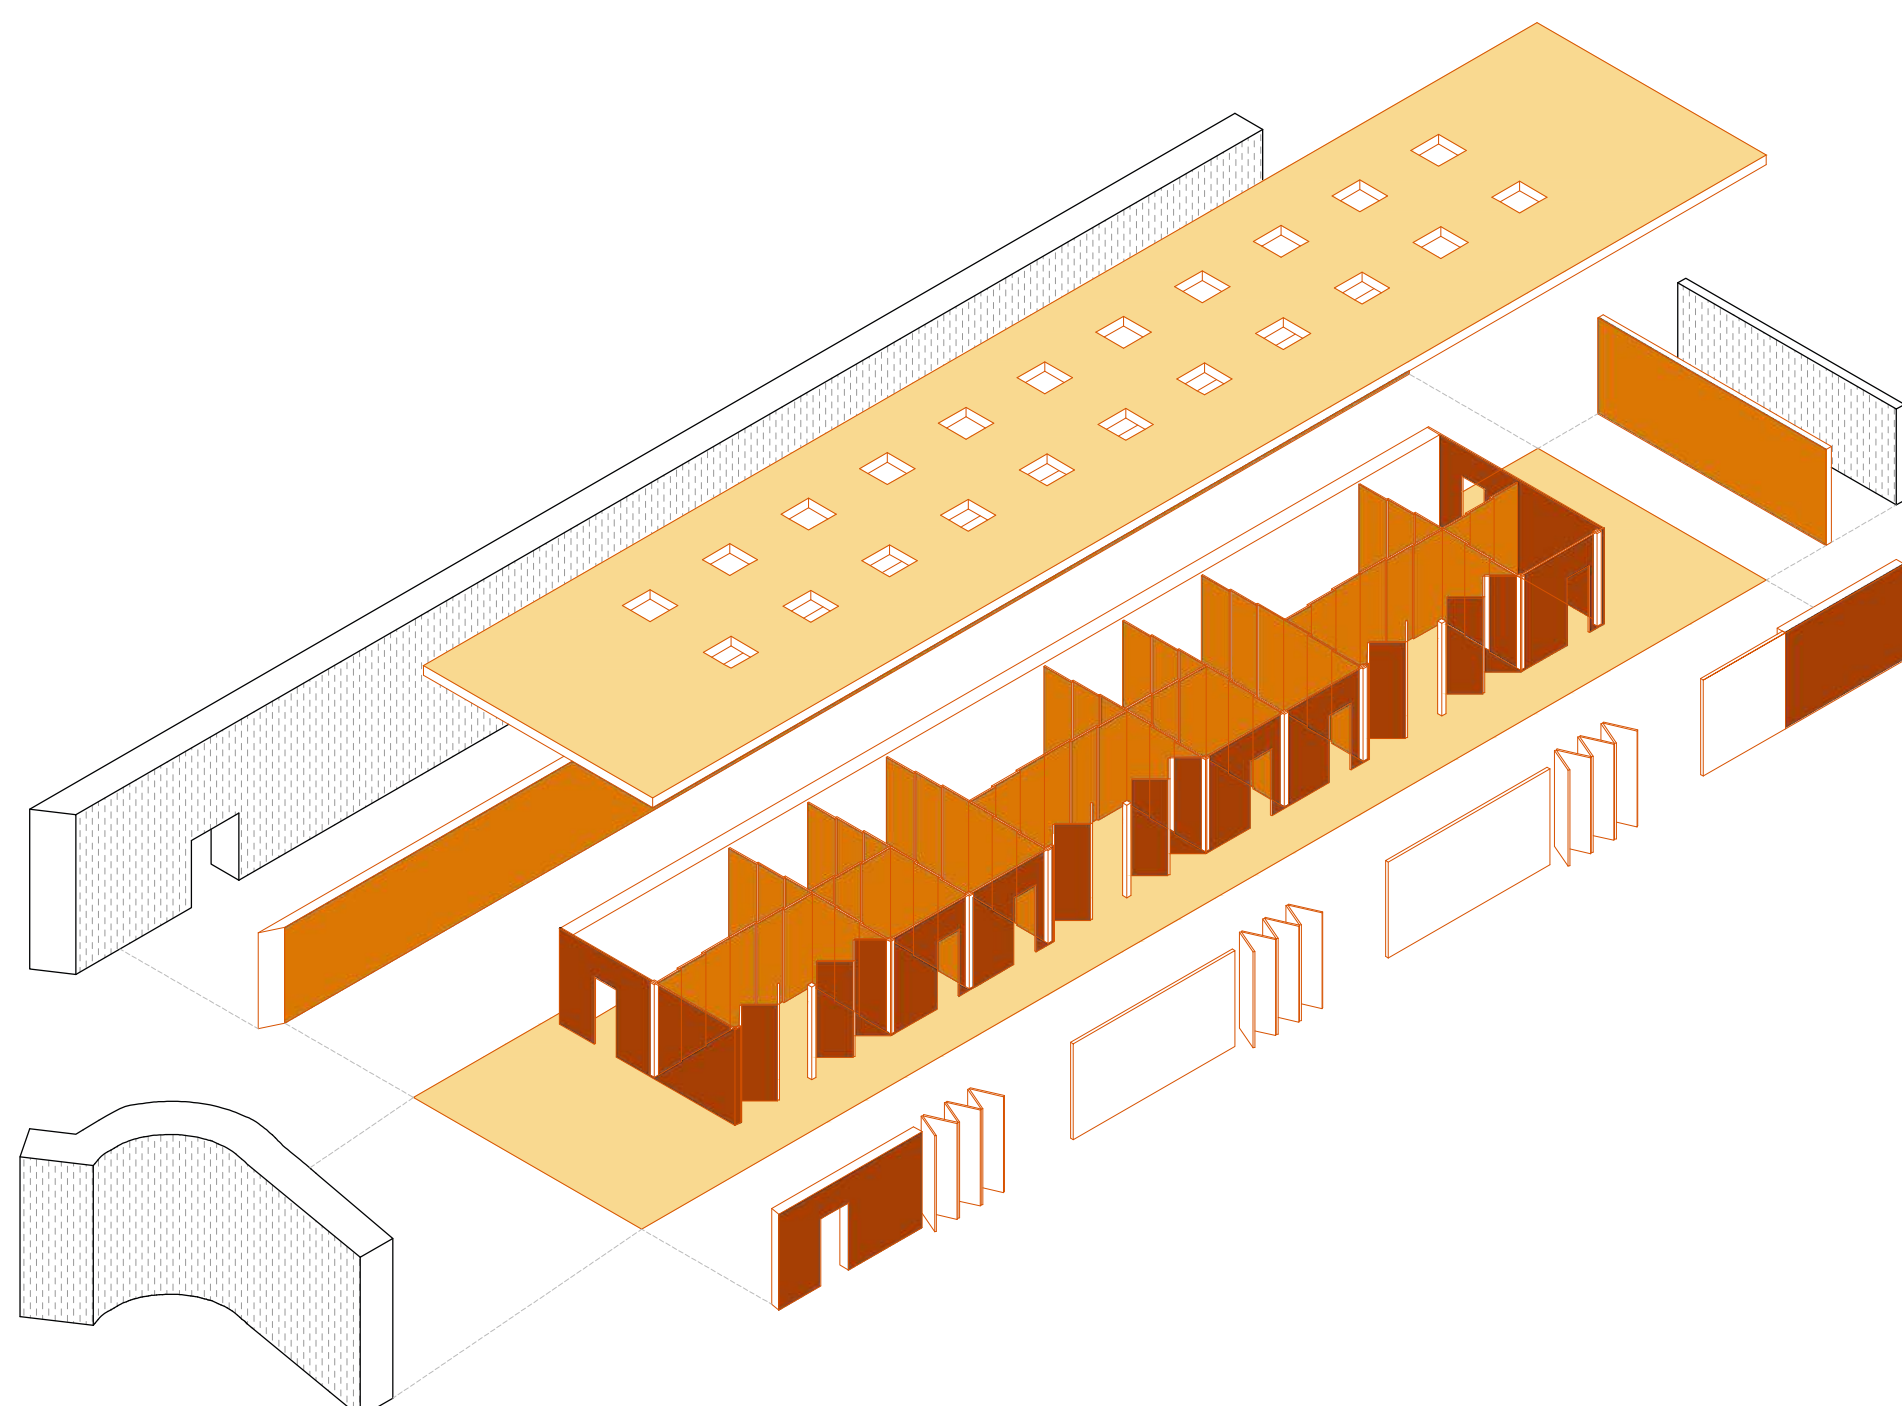

ARTISTS WORKSHOP AND RESIDENCES - PLAN (1:100)

ARTISTS WORKSHOP AND RESIDENCES - SECTION AA (1:100)

ARTISTS WORKSHOP AND RESIDENCES - SECTION BB (1:100)

CONFIGURATION 1 - ARTIST STUDIOS
8 ROOMS OF 15SM - 6 ROOMS OF 7SM

MOVEMENT 1

CONFIGURATION 2 - ARTIST STUDIOS
3 ROOMS OF 30SM - 5 ROOMS OF 15SM

MOVEMENT 2

CONFIGURATION 3 - EXHIBITION SPACE
OPEN SPACE OF 165 SM, CONNECTED TO THE COURTYARD

09 _ ARTISTS' STUDIOS

Reuse of cultural heritage - Fortress Spanjola