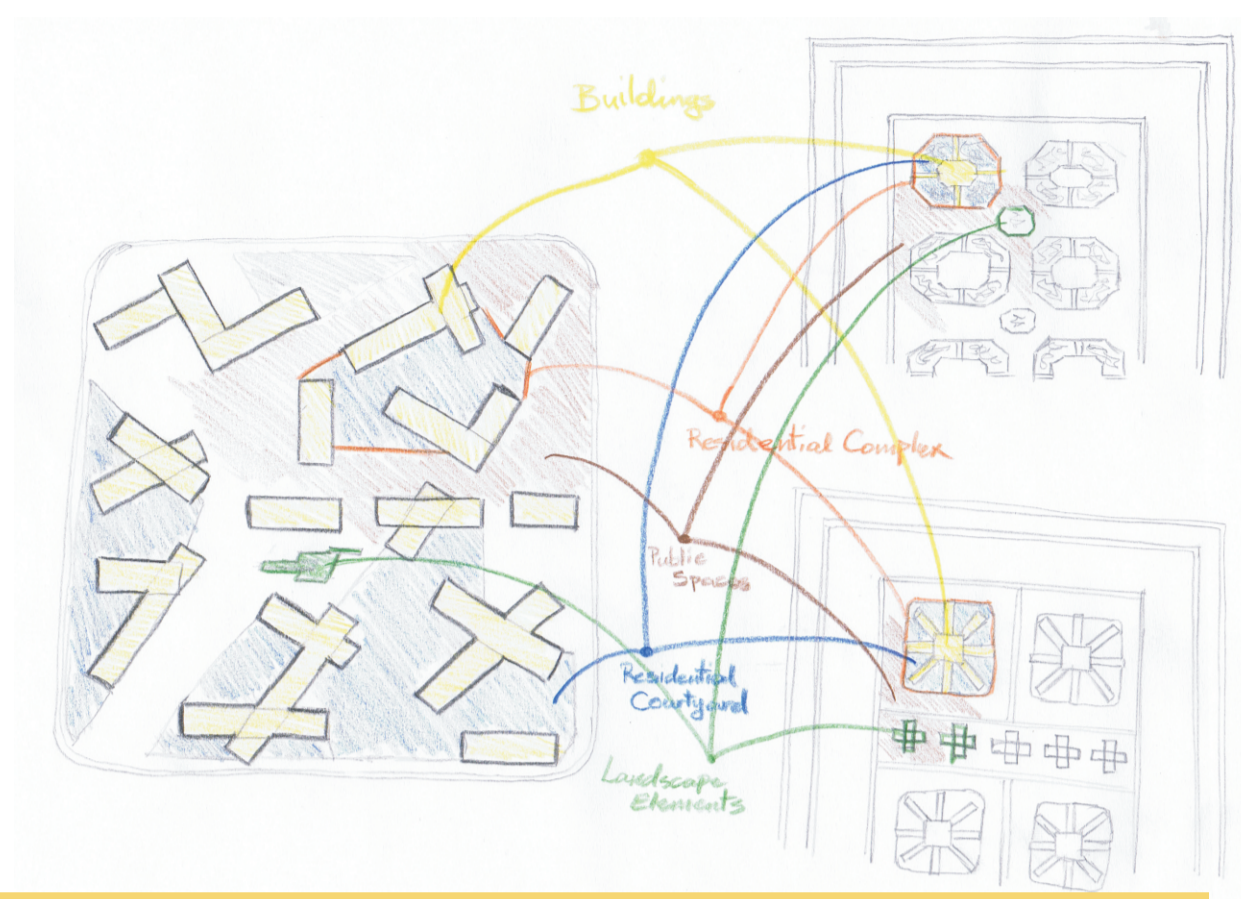

Masterplan Design Strategy

Carpet Concept

新虹口区
NEW HONGKOU

One of the inspirations for designing the Masterplan was the patterns in the carpet design, in particular the patterns in the Persian Carpet Design.

Many of the patterns in Persian Carpet Designs, illustrate the Masterplan of the traditional Persian Gardens and all the elements that are creating those calm and relaxing environments.

Persian Gardens are famously known for representing the notion of heaven in this world through nature and garden design, and in such patterns on the Persian carpets, heavens are illustrated in form of gardens, filled with animals and angels.

In the design of my Masterplan, I created a set of elements that would create the Public Spaces and Residential areas that are separated by the landscape elements.

This was very similar to some Persian Carpet Design Patterns that are separating the «flowers» on the carpet by other elements.

Nolli Concept

Landuse Analysis

The Masterplan is designed to mix commercial and residential areas with each other and to create life and vibrancy throughout the entire project. This is achieved by scattering the commercial areas, as much as possible.