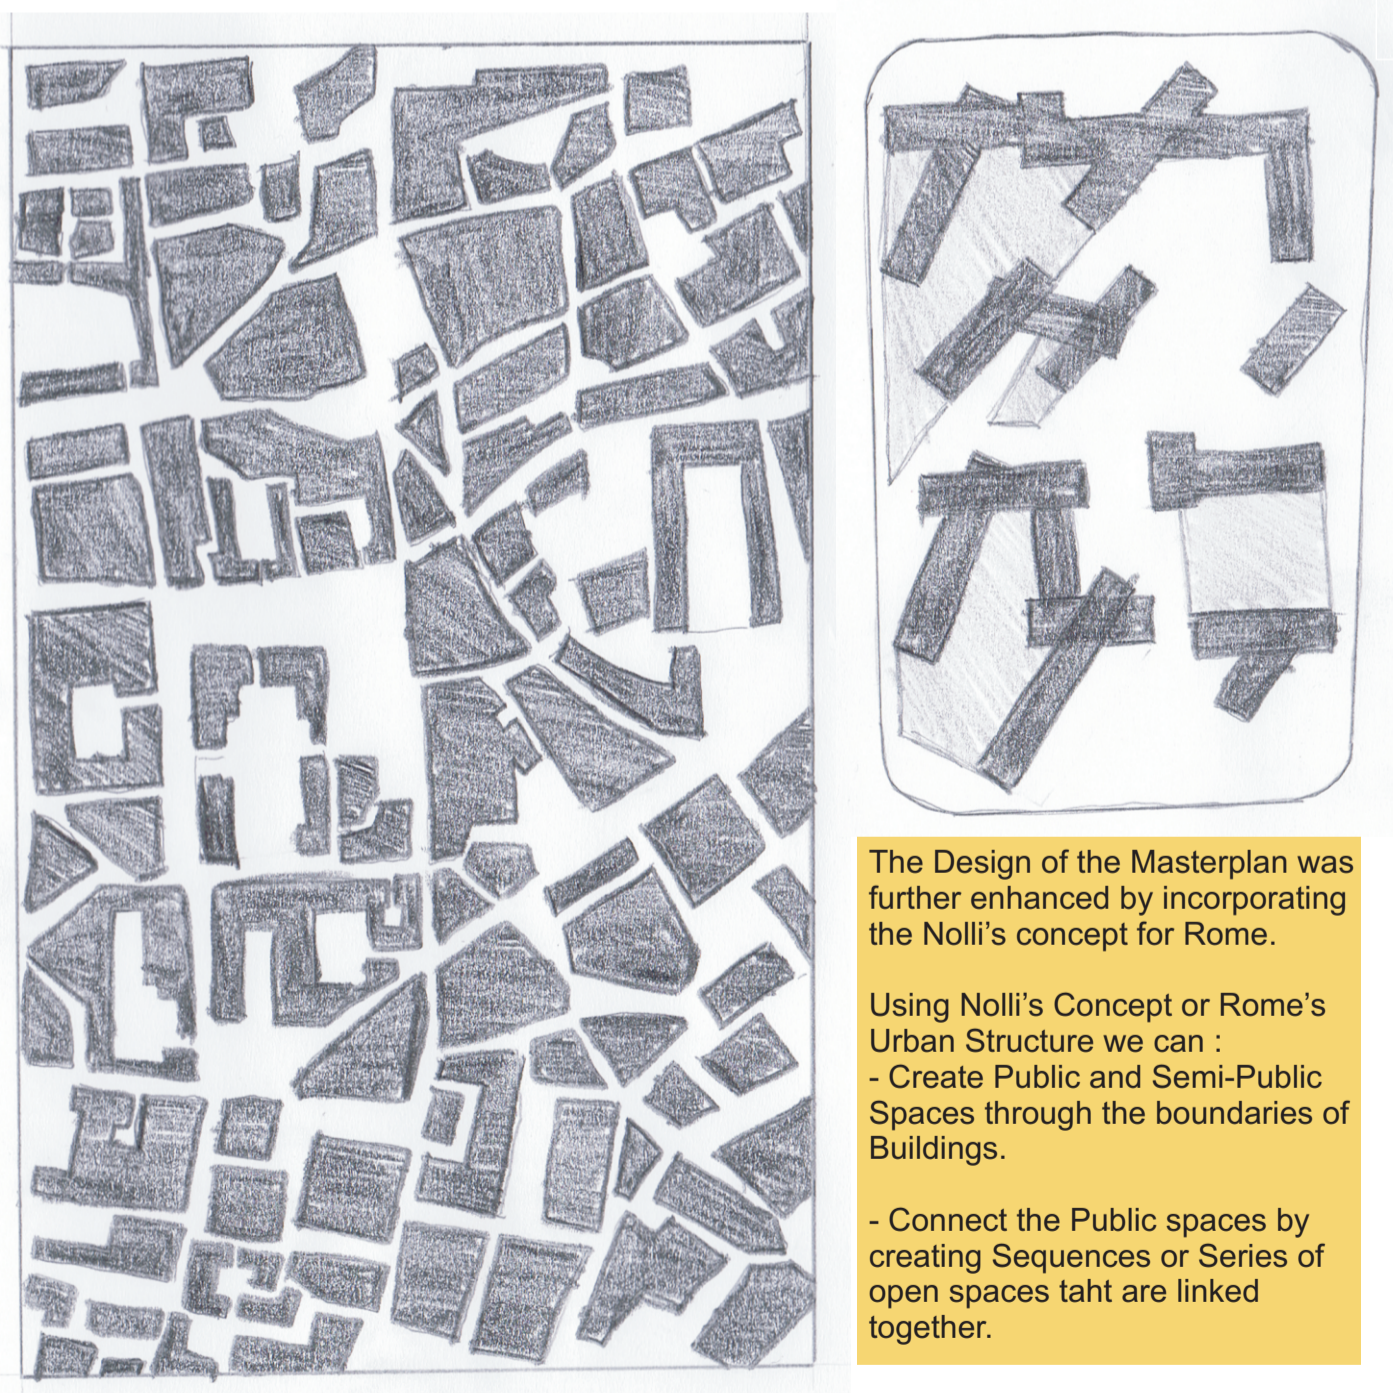

Nolli Concept

Landuse Analysis

The Masterplan is designed to mix commercial and residential areas with each other and to create life and vibrancy throughout the entire project. This is achieved by scattering the commercial areas, as much as possible.