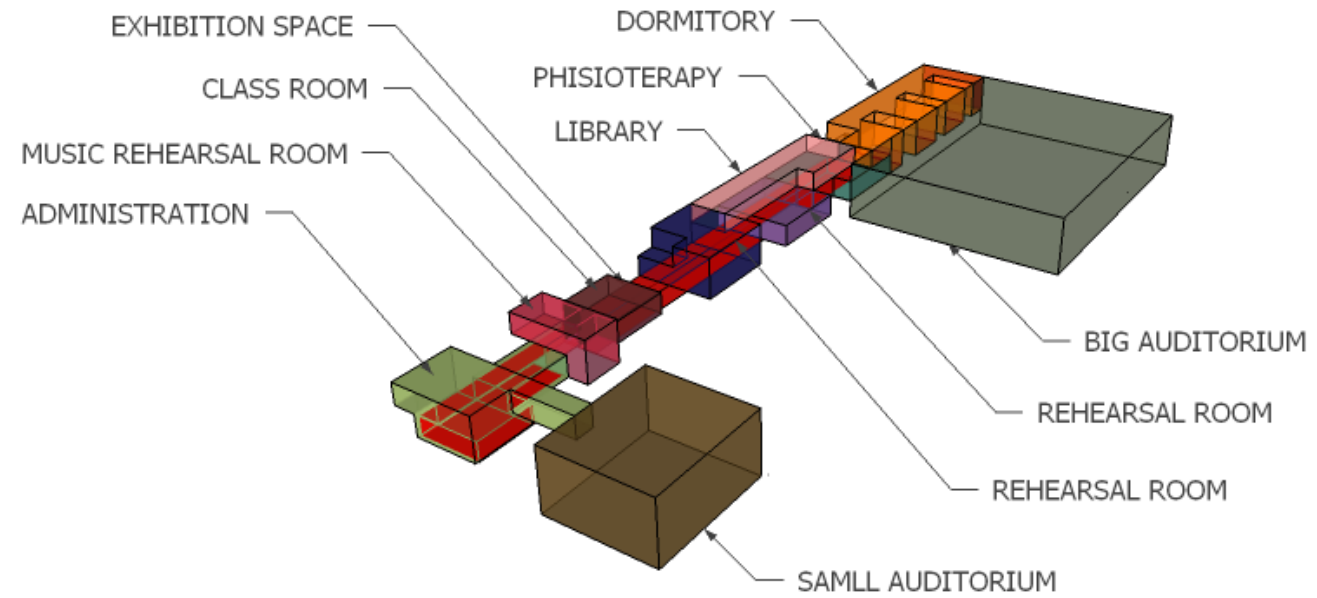

SAO PAULO DANCE CENTER

SAO PAULO DANCE CENTER

SAO PAULO DANCE CENTER

SAO PAULO DANCE CENTER

SAO PAULO DANCE CENTER

SAO PAULO DANCE CENTER

SAO PAULO DANCE CENTER

SAO PAULO DANCE CENTER

The project

SÃO PAULO DANCE CENTER

Volumetric plane

SAO PAULO DANCE CENTER

SÃO PAULO DANCE CENTER

SÃO PAULO DANCE CENTER

PROGRAM

1300m ²	HALL/FOYER/TICKETOFFICE	400m ²	REHEARSAL ROOM
1000m ²	RESTAURANTS/CAFE/SHOPS	750m ²	REHEARSAL ROOM WITH PLATEIA
4000m ²	THEATER-1200 seats	750m ²	EXHIBITION SPACES
900m ²	THEATER -300 seats	250m ²	MUSIC REHEARSAL ROOM
1050m ²	DRESING ROOM/ PHYSIOTERAPY	250m ²	CLASS ROOM
1050m ²	LIBRARY/DOCUMENTATION VIDEO	775m ²	LOADING/ 45 STUDENTS (15m ² per student)
600m ²	STOREROOMS	700m ²	ADMINISTRATION
400m ²	REHEARSAL ROOM	300m ²	SERVICES

SÃO PAULO DANCE CENTER

SÃO PAULO DANCE CENTER

SAO PAULO DANCE CENTER

SAO PAULO DANCE CENTER

SAO PAULO DANCE CENTER

SÃO PAULO DANCE CENTER

- BIG AUDITORIUM
- SMALL AUDITORIUM
- REHEARSAL ROOM
- CLASS ROOM
- MUSIC REHEARSAL ROOM
- ADMINISTRATION
- DORMITORY
- PHYSIOTHERAPY