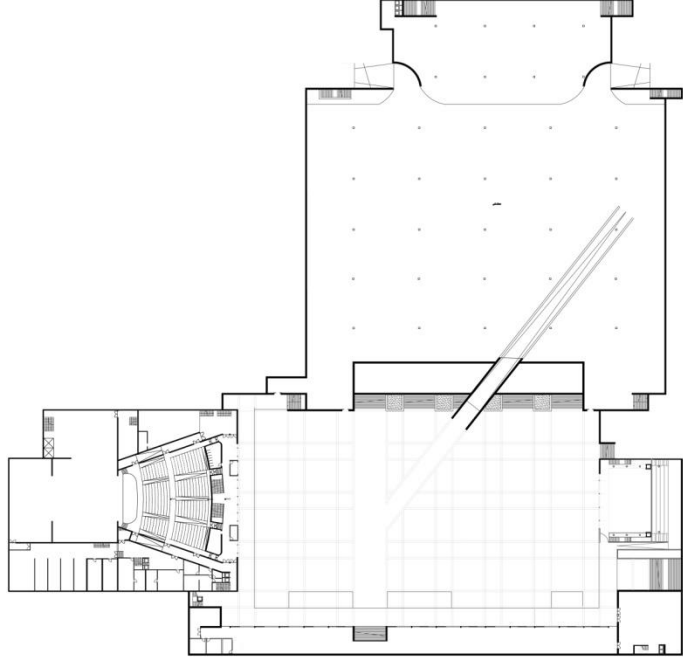

The project

SÃO PAULO DANCE CENTER

Volumetric plane

SAO PAULO DANCE CENTER

SÃO PAULO DANCE CENTER

SÃO PAULO DANCE CENTER

PROGRAM

1300m ²	HALL/FOYER/TICKETOFFICE	400m ²	REHEARSAL ROOM
1000m ²	RESTAURANTS/CAFE/SHOPS	750m ²	REHEARSAL ROOM WITH PLATEIA
4000m ²	THEATER-1200 seats	750m ²	EXHIBITION SPACES
900m ²	THEATER -300 seats	250m ²	MUSIC REHEARSAL ROOM
1050m ²	DRESING ROOM/ PHYSIOTERAPY	250m ²	CLASS ROOM
1050m ²	LIBRARY/DOCUMENTATION VIDEO	775m ²	LOADING/ 45 STUDENTS (15m ² per student)
600m ²	STOREROOMS	700m ²	ADMINISTRATION
400m ²	REHEARSAL ROOM	300m ²	SERVICES

SÃO PAULO DANCE CENTER

SÃO PAULO DANCE CENTER

SAO PAULO DANCE CENTER

SAO PAULO DANCE CENTER

SAO PAULO DANCE CENTER

SÃO PAULO DANCE CENTER

- BIG AUDITORIUM
- SMALL AUDITORIUM
- REHEARSAL ROOM
- CLASS ROOM
- MUSIC REHEARSAL ROOM
- ADMINISTRATION
- DORMITORY
- PHYSIOTHERAPY