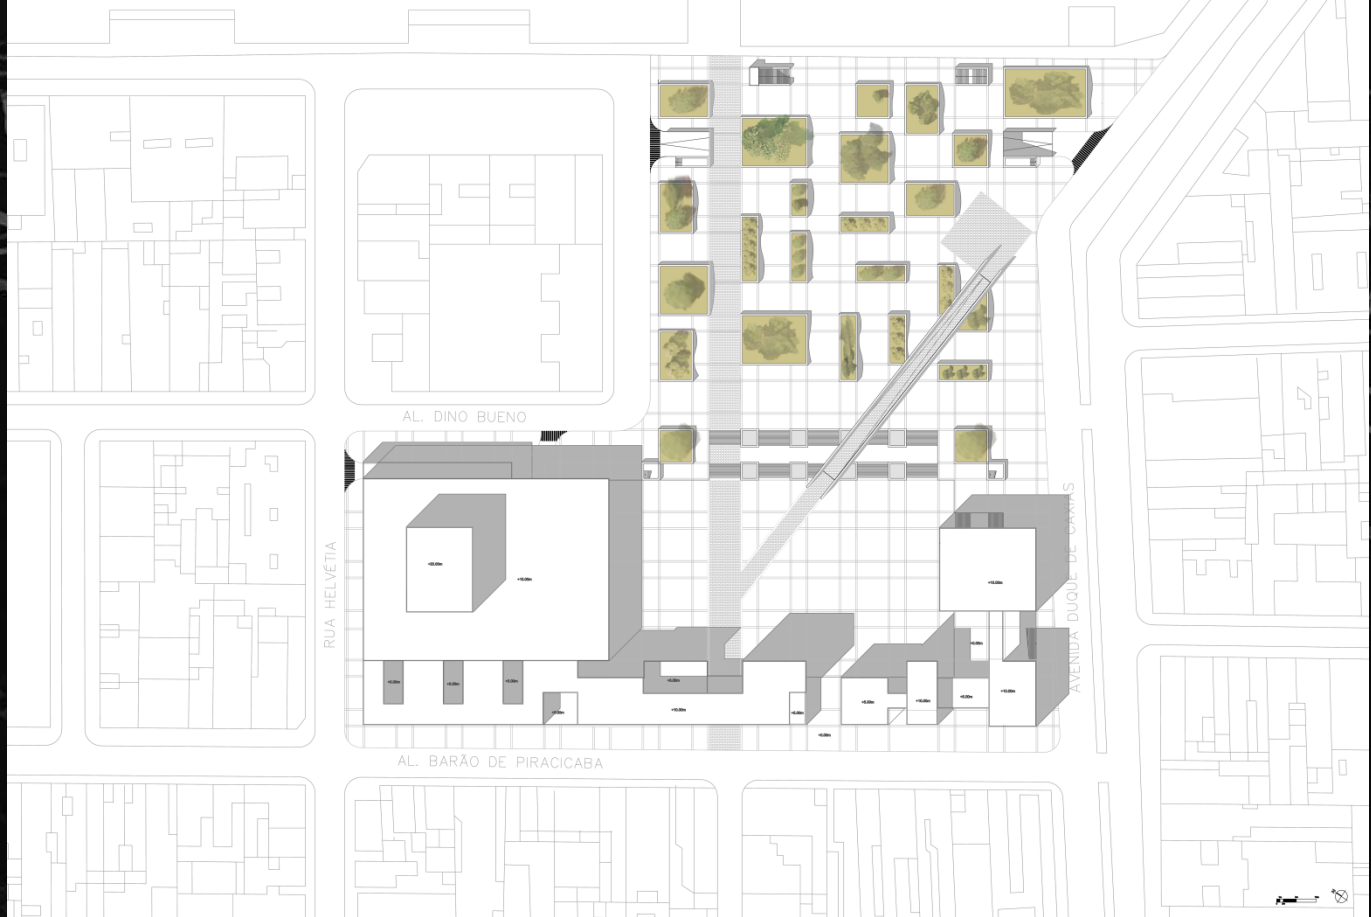

SAO PAULO DANCE CENTER

SAO PAULO DANCE CENTER

SAO PAULO DANCE CENTER

SAO PAULO DANCE CENTER

SAO PAULO DANCE CENTER

SAO PAULO DANCE CENTER

SAO PAULO DANCE CENTER

SAO PAULO DANCE CENTER

The project

SÃO PAULO DANCE CENTER

Volumetric plane

SAO PAULO DANCE CENTER

SÃO PAULO DANCE CENTER

SÃO PAULO DANCE CENTER

PROGRAM

1300m ²	HALL/FOYER/TICKETOFFICE	400m ²	REHEARSAL ROOM
1000m ²	RESTAURANTS/CAFE/SHOPS	750m ²	REHEARSAL ROOM WITH PLATEIA
4000m ²	THEATER-1200 seats	750m ²	EXHIBITION SPACES
900m ²	THEATER -300 seats	250m ²	MUSIC REHEARSAL ROOM
1050m ²	DRESING ROOM/ PHYSIOTERAPY	250m ²	CLASS ROOM
1050m ²	LIBRARY/DOCUMENTATION VIDEO	775m ²	LOADING/ 45 STUDENTS (15m ² per student)
600m ²	STOREROOMS	700m ²	ADMINISTRATION
400m ²	REHEARSAL ROOM	300m ²	SERVICES