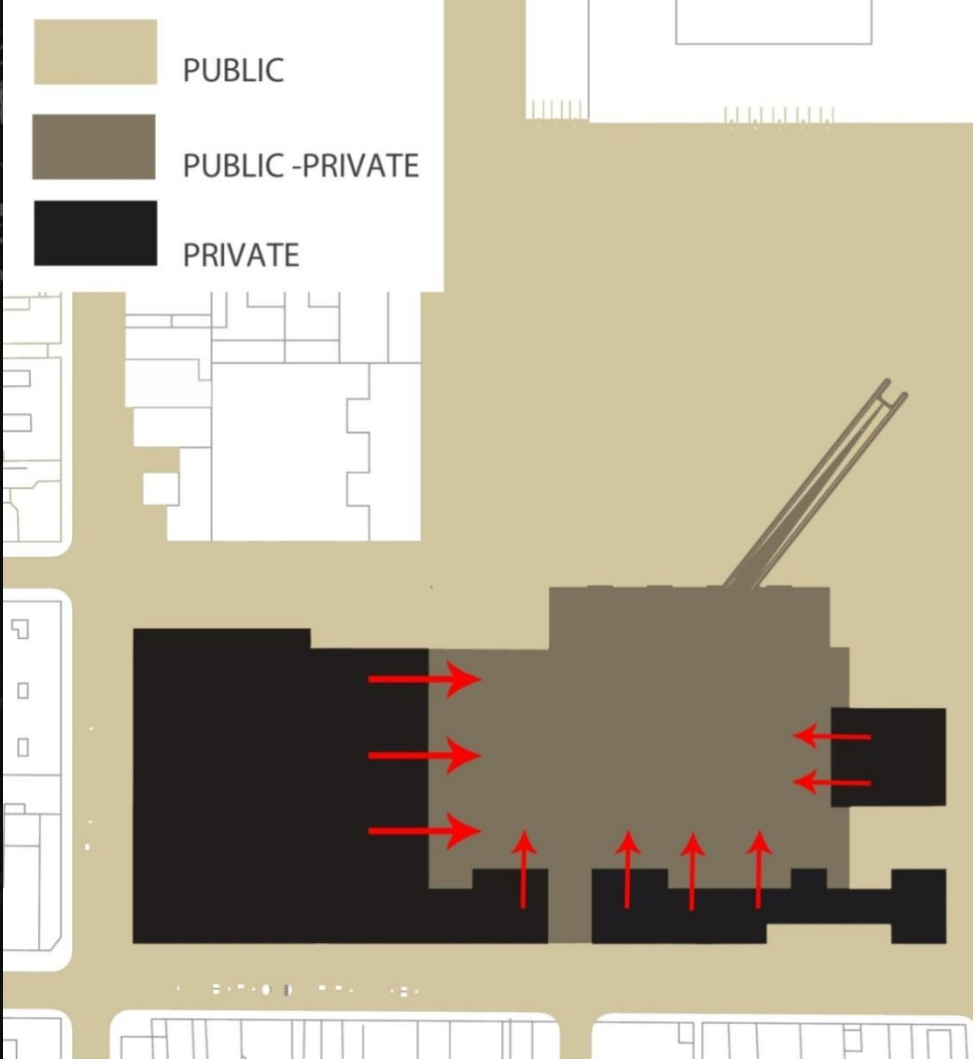

The project

SÃO PAULO DANCE CENTER

Volumetric plane

SAO PAULO DANCE CENTER

SÃO PAULO DANCE CENTER

SÃO PAULO DANCE CENTER

PROGRAM

1300m ²	HALL/FOYER/TICKETOFFICE	400m ²	REHEARSAL ROOM
1000m ²	RESTAURANTS/CAFE/SHOPS	750m ²	REHEARSAL ROOM WITH PLATEIA
4000m ²	THEATER-1200 seats	750m ²	EXHIBITION SPACES
900m ²	THEATER -300 seats	250m ²	MUSIC REHEARSAL ROOM
1050m ²	DRESING ROOM/ PHYSIOTERAPY	250m ²	CLASS ROOM
1050m ²	LIBRARY/DOCUMENTATION VIDEO	775m ²	LOADING/ 45 STUDENTS (15m ² per student)
600m ²	STOREROOMS	700m ²	ADMINISTRATION
400m ²	REHEARSAL ROOM	300m ²	SERVICES

SÃO PAULO DANCE CENTER

SÃO PAULO DANCE CENTER

SAO PAULO DANCE CENTER

SAO PAULO DANCE CENTER

SAO PAULO DANCE CENTER

SÃO PAULO DANCE CENTER

- BIG AUDITORIUM
- SMALL AUDITORIUM
- REHEARSAL ROOM
- CLASS ROOM
- MUSIC REHEARSAL ROOM
- ADMINISTRATION
- DORMITORY
- PHYSIOTHERAPY