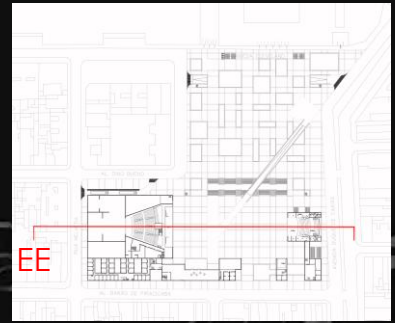

The project

SÃO PAULO DANCE CENTER

Volumetric plane

SAO PAULO DANCE CENTER

SÃO PAULO DANCE CENTER

SÃO PAULO DANCE CENTER

PROGRAM

1300m ²	HALL/FOYER/TICKETOFFICE	400m ²	REHEARSAL ROOM
1000m ²	RESTAURANTS/CAFE/SHOPS	750m ²	REHEARSAL ROOM WITH PLATEIA
4000m ²	THEATER-1200 seats	750m ²	EXHIBITION SPACES
900m ²	THEATER -300 seats	250m ²	MUSIC REHEARSAL ROOM
1050m ²	DRESING ROOM/ PHYSIOTERAPY	250m ²	CLASS ROOM
1050m ²	LIBRARY/DOCUMENTATION VIDEO	775m ²	LOADING/ 45 STUDENTS (15m ² per student)
600m ²	STOREROOMS	700m ²	ADMINISTRATION
400m ²	REHEARSAL ROOM	300m ²	SERVICES

SAO PAULO DANCE CENTER

CC

DD

SAO PAULO DANCE CENTER

Elevation South-West