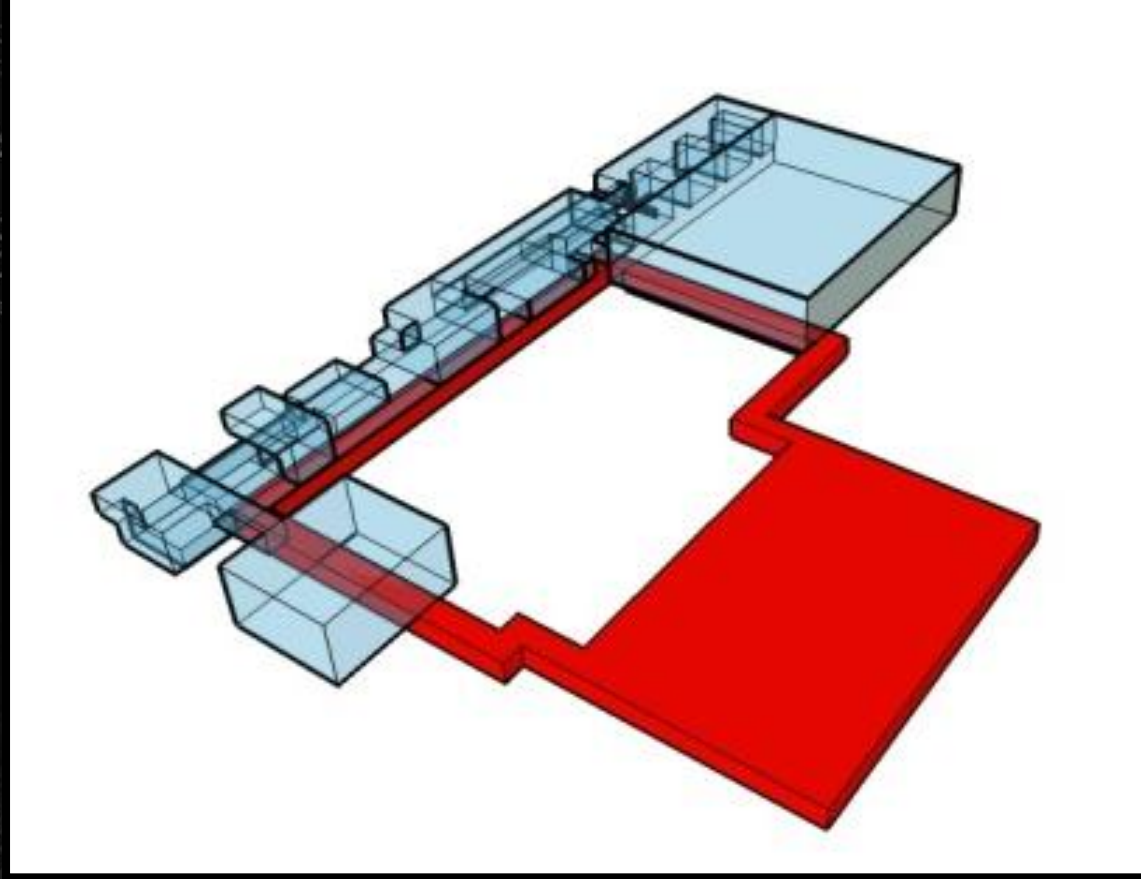

The project

SÃO PAULO DANCE CENTER

Volumetric plane

SAO PAULO DANCE CENTER

SÃO PAULO DANCE CENTER

SÃO PAULO DANCE CENTER

PROGRAM

1300m ²	HALL/FOYER/TICKETOFFICE	400m ²	REHEARSAL ROOM
1000m ²	RESTAURANTS/CAFE/SHOPS	750m ²	REHEARSAL ROOM WITH PLATEIA
4000m ²	THEATER-1200 seats	750m ²	EXHIBITION SPACES
900m ²	THEATER -300 seats	250m ²	MUSIC REHEARSAL ROOM
1050m ²	DRESING ROOM/ PHYSIOTERAPY	250m ²	CLASS ROOM
1050m ²	LIBRARY/DOCUMENTATION VIDEO	775m ²	LOADING/ 45 STUDENTS (15m ² per student)
600m ²	STOREROOMS	700m ²	ADMINISTRATION
400m ²	REHEARSAL ROOM	300m ²	SERVICES

SÃO PAULO DANCE CENTER

SÃO PAULO DANCE CENTER

SAO PAULO DANCE CENTER

SAO PAULO DANCE CENTER

SAO PAULO DANCE CENTER

SÃO PAULO DANCE CENTER

- BIG AUDITORIUM
- SMALL AUDITORIUM
- REHEARSAL ROOM
- CLASS ROOM
- MUSIC REHEARSAL ROOM
- ADMINISTRATION
- DORMITORY
- PHYSIOTHERAPY