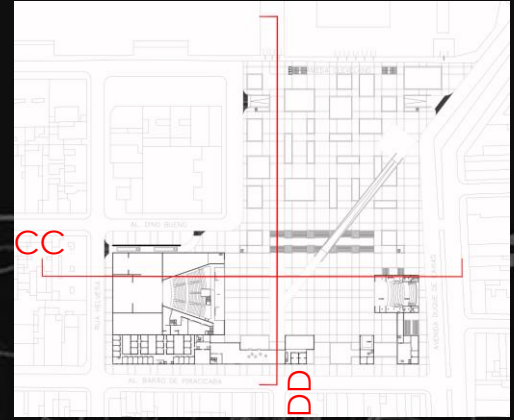

The project

SÃO PAULO DANCE CENTER

Volumetric plane

SAO PAULO DANCE CENTER

SÃO PAULO DANCE CENTER

SÃO PAULO DANCE CENTER

PROGRAM

1300m ²	HALL/FOYER/TICKETOFFICE	400m ²	REHEARSAL ROOM
1000m ²	RESTAURANTS/CAFE/SHOPS	750m ²	REHEARSAL ROOM WITH PLATEIA
4000m ²	THEATER-1200 seats	750m ²	EXHIBITION SPACES
900m ²	THEATER -300 seats	250m ²	MUSIC REHEARSAL ROOM
1050m ²	DRESING ROOM/ PHYSIOTERAPY	250m ²	CLASS ROOM
1050m ²	LIBRARY/DOCUMENTATION VIDEO	775m ²	LOADING/ 45 STUDENTS (15m ² per student)
600m ²	STOREROOMS	700m ²	ADMINISTRATION
400m ²	REHEARSAL ROOM	300m ²	SERVICES

SÃO PAULO DANCE CENTER

SÃO PAULO DANCE CENTER

SAO PAULO DANCE CENTER

SAO PAULO DANCE CENTER

SAO PAULO DANCE CENTER

SÃO PAULO DANCE CENTER

- BIG AUDITORIUM
- SMALL AUDITORIUM
- REHEARSAL ROOM
- CLASS ROOM
- MUSIC REHEARSAL ROOM
- ADMINISTRATION
- DORMITORY
- PHYSIOTHERAPY

SÃO PAULO DANCE CENTER

SAO PAULO DANCE CENTER

SÃO PAULO DANCE CENTER

SAO PAULO DANCE CENTER

SAO PAULO DANCE CENTER

SAO PAULO DANCE CENTER

AA

BB

SAO PAULO DANCE CENTER

CC

DD

SAO PAULO DANCE CENTER

Elevation South-West