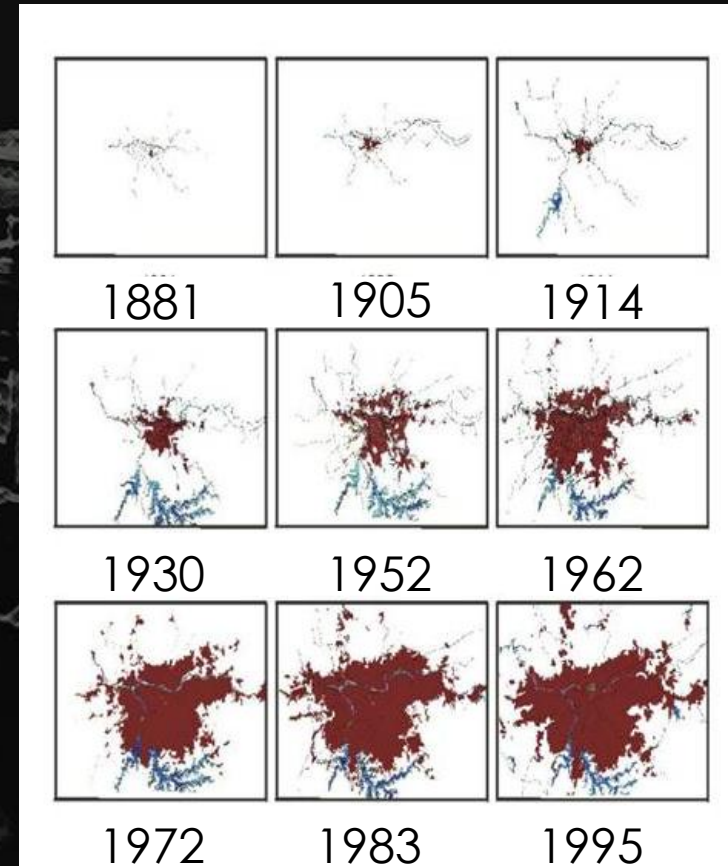

Sao paulo dance center

ILAN JULIO GOLDIN
735032

SAO PAULO DANCE CENTER

With the Implementation of the railroads that started in 1865 and the coffee trade, the city became an attractive option for coffee growers for living in. The pressure of immigration and the arrival of growers slaves to the capital led to the swelling population of the city.

SAO PAULO DANCE CENTER

Rainfall is abundant, amounting to an annual average of 1,454 millimeters. It is especially common in the warmer month's average of 219 millimeters, and decrease in winter, average of 47 millimeters.