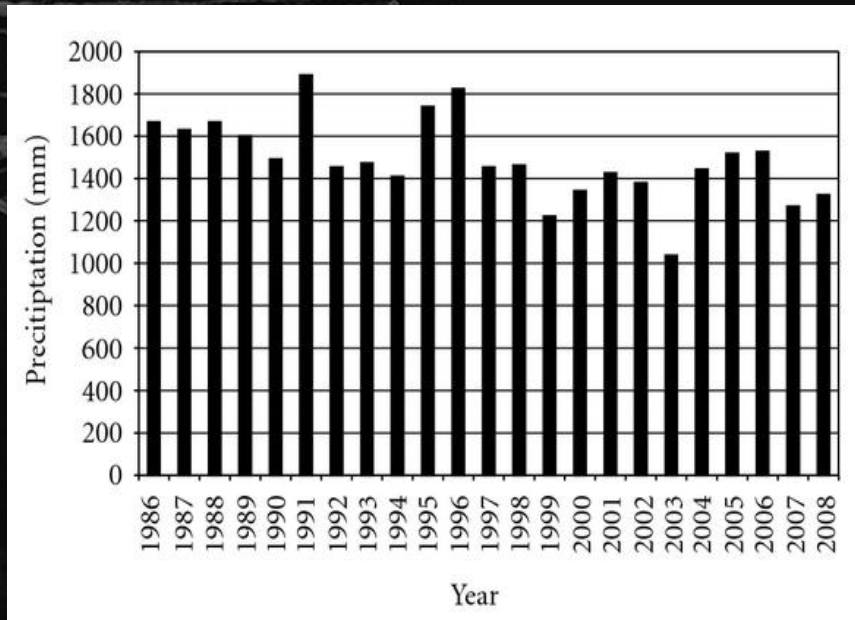

Sao paulo dance center

ILAN JULIO GOLDIN
735032

SAO PAULO DANCE CENTER

With the Implementation of the railroads that started in 1865 and the coffee trade, the city became an attractive option for coffee growers for living in. The pressure of immigration and the arrival of growers slaves to the capital led to the swelling population of the city.

SAO PAULO DANCE CENTER

Rainfall is abundant, amounting to an annual average of 1,454 millimeters. It is especially common in the warmer month's average of 219 millimeters, and decrease in winter, average of 47 millimeters.