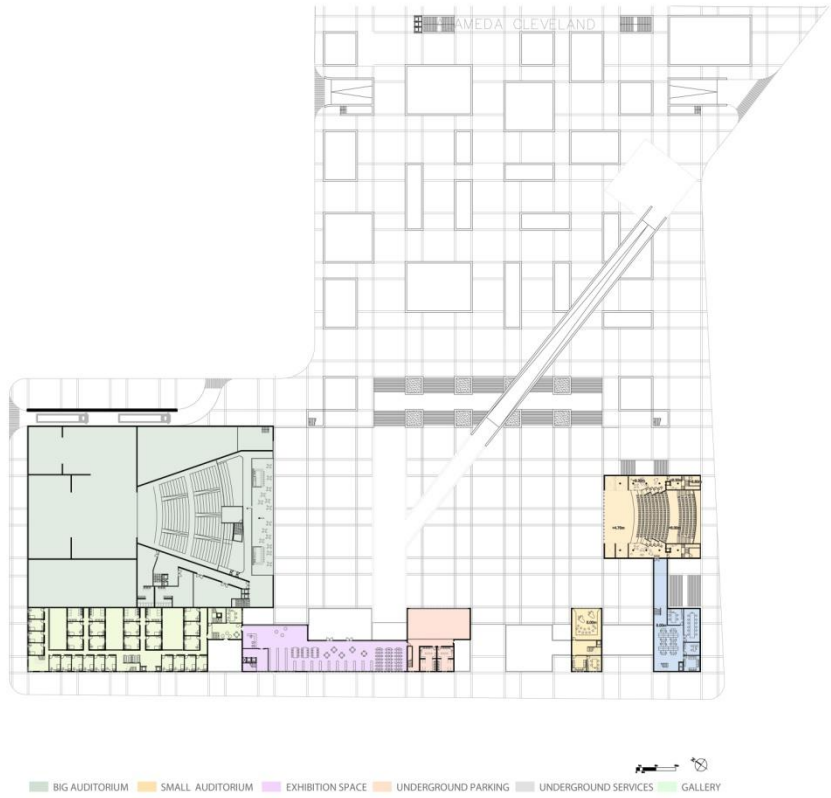

The project

SÃO PAULO DANCE CENTER

Volumetric plane

SAO PAULO DANCE CENTER

SÃO PAULO DANCE CENTER

SÃO PAULO DANCE CENTER

PROGRAM

1300m ²	HALL/FOYER/TICKETOFFICE	400m ²	REHEARSAL ROOM
1000m ²	RESTAURANTS/CAFE/SHOPS	750m ²	REHEARSAL ROOM WITH PLATEIA
4000m ²	THEATER-1200 seats	750m ²	EXHIBITION SPACES
900m ²	THEATER -300 seats	250m ²	MUSIC REHEARSAL ROOM
1050m ²	DRESING ROOM/ PHYSIOTERAPY	250m ²	CLASS ROOM
1050m ²	LIBRARY/DOCUMENTATION VIDEO	775m ²	LOADING/ 45 STUDENTS (15m ² per student)
600m ²	STOREROOMS	700m ²	ADMINISTRATION
400m ²	REHEARSAL ROOM	300m ²	SERVICES

SÃO PAULO DANCE CENTER

SÃO PAULO DANCE CENTER

SAO PAULO DANCE CENTER

SAO PAULO DANCE CENTER

SAO PAULO DANCE CENTER

SÃO PAULO DANCE CENTER

- BIG AUDITORIUM
- SMALL AUDITORIUM
- REHEARSAL ROOM
- CLASS ROOM
- MUSIC REHEARSAL ROOM
- ADMINISTRATION
- DORMITORY
- PHYSIOTHERAPY

SÃO PAULO DANCE CENTER

SAO PAULO DANCE CENTER

SÃO PAULO DANCE CENTER

SAO PAULO DANCE CENTER

SAO PAULO DANCE CENTER

SAO PAULO DANCE CENTER

AA

BB