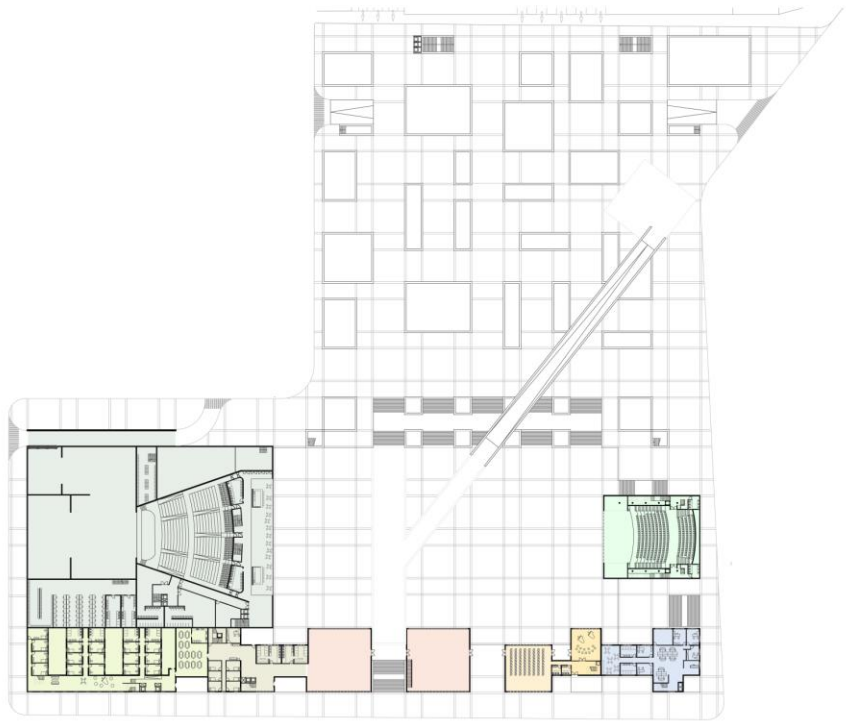

The project

SÃO PAULO DANCE CENTER

Volumetric plane

SAO PAULO DANCE CENTER

SÃO PAULO DANCE CENTER

SÃO PAULO DANCE CENTER

PROGRAM

1300m ²	HALL/FOYER/TICKETOFFICE	400m ²	REHEARSAL ROOM
1000m ²	RESTAURANTS/CAFE/SHOPS	750m ²	REHEARSAL ROOM WITH PLATEIA
4000m ²	THEATER-1200 seats	750m ²	EXHIBITION SPACES
900m ²	THEATER -300 seats	250m ²	MUSIC REHEARSAL ROOM
1050m ²	DRESING ROOM/ PHYSIOTERAPY	250m ²	CLASS ROOM
1050m ²	LIBRARY/DOCUMENTATION VIDEO	775m ²	LOADING/ 45 STUDENTS (15m ² per student)
600m ²	STOREROOMS	700m ²	ADMINISTRATION
400m ²	REHEARSAL ROOM	300m ²	SERVICES

SÃO PAULO DANCE CENTER

SÃO PAULO DANCE CENTER

SAO PAULO DANCE CENTER

SAO PAULO DANCE CENTER

SAO PAULO DANCE CENTER

SÃO PAULO DANCE CENTER

- BIG AUDITORIUM
- SMALL AUDITORIUM
- REHEARSAL ROOM
- CLASS ROOM
- MUSIC REHEARSAL ROOM
- ADMINISTRATION
- DORMITORY
- PHYSIOTHERAPY

SÃO PAULO DANCE CENTER

SAO PAULO DANCE CENTER

SÃO PAULO DANCE CENTER

SAO PAULO DANCE CENTER

SAO PAULO DANCE CENTER

SAO PAULO DANCE CENTER

AA

BB