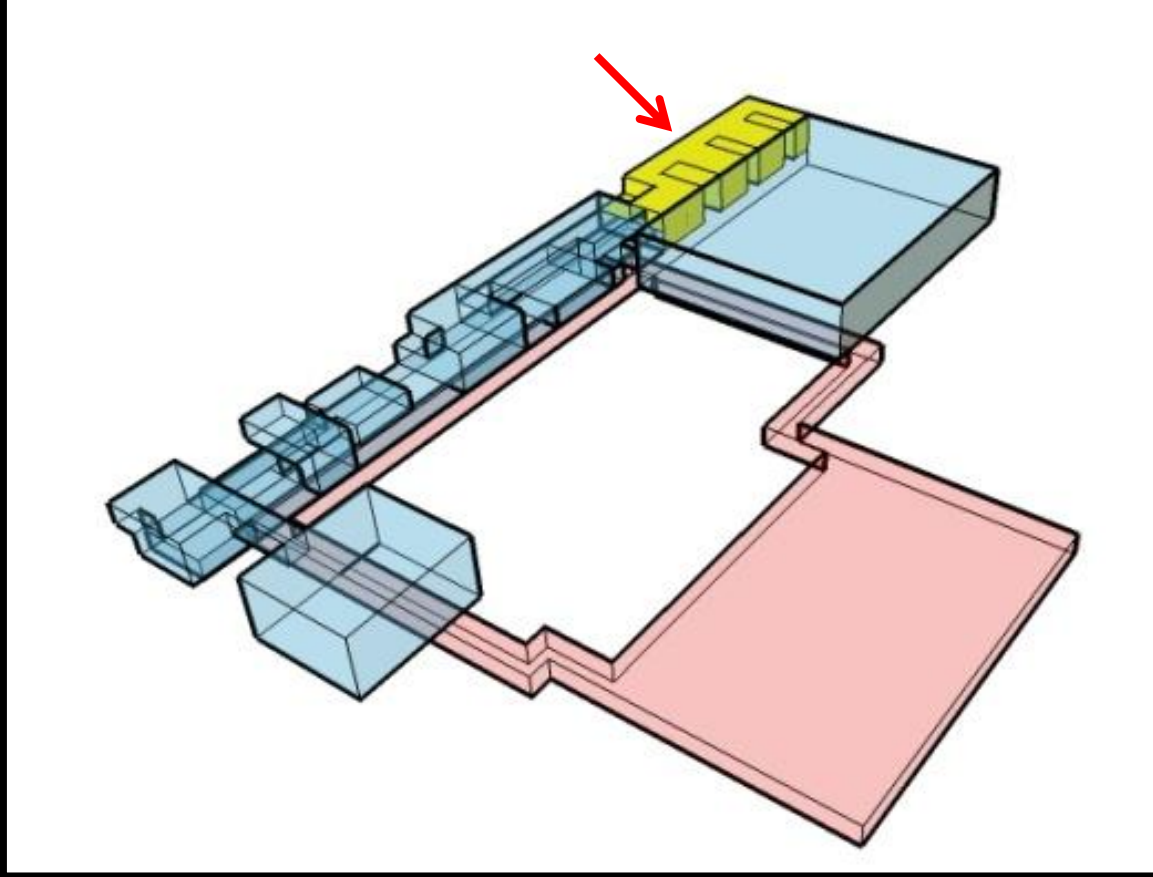

The project

SÃO PAULO DANCE CENTER

Volumetric plane

SAO PAULO DANCE CENTER

SÃO PAULO DANCE CENTER

SÃO PAULO DANCE CENTER

PROGRAM

1300m ²	HALL/FOYER/TICKETOFFICE	400m ²	REHEARSAL ROOM
1000m ²	RESTAURANTS/CAFE/SHOPS	750m ²	REHEARSAL ROOM WITH PLATEIA
4000m ²	THEATER-1200 seats	750m ²	EXHIBITION SPACES
900m ²	THEATER -300 seats	250m ²	MUSIC REHEARSAL ROOM
1050m ²	DRESING ROOM/ PHYSIOTERAPY	250m ²	CLASS ROOM
1050m ²	LIBRARY/DOCUMENTATION VIDEO	775m ²	LOADING/ 45 STUDENTS (15m ² per student)
600m ²	STOREROOMS	700m ²	ADMINISTRATION
400m ²	REHEARSAL ROOM	300m ²	SERVICES

SÃO PAULO DANCE CENTER

SÃO PAULO DANCE CENTER

SAO PAULO DANCE CENTER

SAO PAULO DANCE CENTER

SAO PAULO DANCE CENTER

SÃO PAULO DANCE CENTER

- BIG AUDITORIUM
- SMALL AUDITORIUM
- REHEARSAL ROOM
- CLASS ROOM
- MUSIC REHEARSAL ROOM
- ADMINISTRATION
- DORMITORY
- PHYSIOTHERAPY