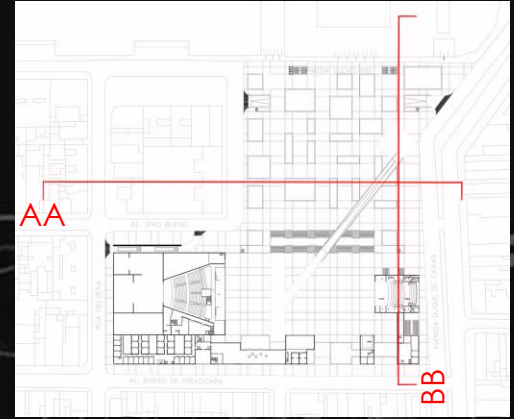

The project

SÃO PAULO DANCE CENTER

Volumetric plane

SAO PAULO DANCE CENTER

SÃO PAULO DANCE CENTER

SÃO PAULO DANCE CENTER

PROGRAM

1300m ²	HALL/FOYER/TICKETOFFICE	400m ²	REHEARSAL ROOM
1000m ²	RESTAURANTS/CAFE/SHOPS	750m ²	REHEARSAL ROOM WITH PLATEIA
4000m ²	THEATER-1200 seats	750m ²	EXHIBITION SPACES
900m ²	THEATER -300 seats	250m ²	MUSIC REHEARSAL ROOM
1050m ²	DRESING ROOM/ PHYSIOTERAPY	250m ²	CLASS ROOM
1050m ²	LIBRARY/DOCUMENTATION VIDEO	775m ²	LOADING/ 45 STUDENTS (15m ² per student)
600m ²	STOREROOMS	700m ²	ADMINISTRATION
400m ²	REHEARSAL ROOM	300m ²	SERVICES

SÃO PAULO DANCE CENTER

SÃO PAULO DANCE CENTER

SAO PAULO DANCE CENTER

SAO PAULO DANCE CENTER

SAO PAULO DANCE CENTER

SÃO PAULO DANCE CENTER

- BIG AUDITORIUM
- SMALL AUDITORIUM
- REHEARSAL ROOM
- CLASS ROOM
- MUSIC REHEARSAL ROOM
- ADMINISTRATION
- DORMITORY
- PHYSIOTHERAPY

SÃO PAULO DANCE CENTER

SAO PAULO DANCE CENTER

SÃO PAULO DANCE CENTER

SAO PAULO DANCE CENTER

SAO PAULO DANCE CENTER

SAO PAULO DANCE CENTER

AA

BB

SAO PAULO DANCE CENTER

CC

DD

SAO PAULO DANCE CENTER

Elevation South-West