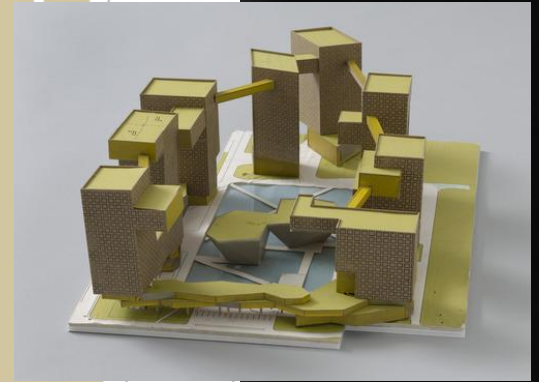

The project

SÃO PAULO DANCE CENTER

Volumetric plane

SAO PAULO DANCE CENTER

SÃO PAULO DANCE CENTER

SÃO PAULO DANCE CENTER

PROGRAM

1300m ²	HALL/FOYER/TICKETOFFICE	400m ²	REHEARSAL ROOM
1000m ²	RESTAURANTS/CAFE/SHOPS	750m ²	REHEARSAL ROOM WITH PLATEIA
4000m ²	THEATER-1200 seats	750m ²	EXHIBITION SPACES
900m ²	THEATER -300 seats	250m ²	MUSIC REHEARSAL ROOM
1050m ²	DRESING ROOM/ PHYSIOTERAPY	250m ²	CLASS ROOM
1050m ²	LIBRARY/DOCUMENTATION VIDEO	775m ²	LOADING/ 45 STUDENTS (15m ² per student)
600m ²	STOREROOMS	700m ²	ADMINISTRATION
400m ²	REHEARSAL ROOM	300m ²	SERVICES