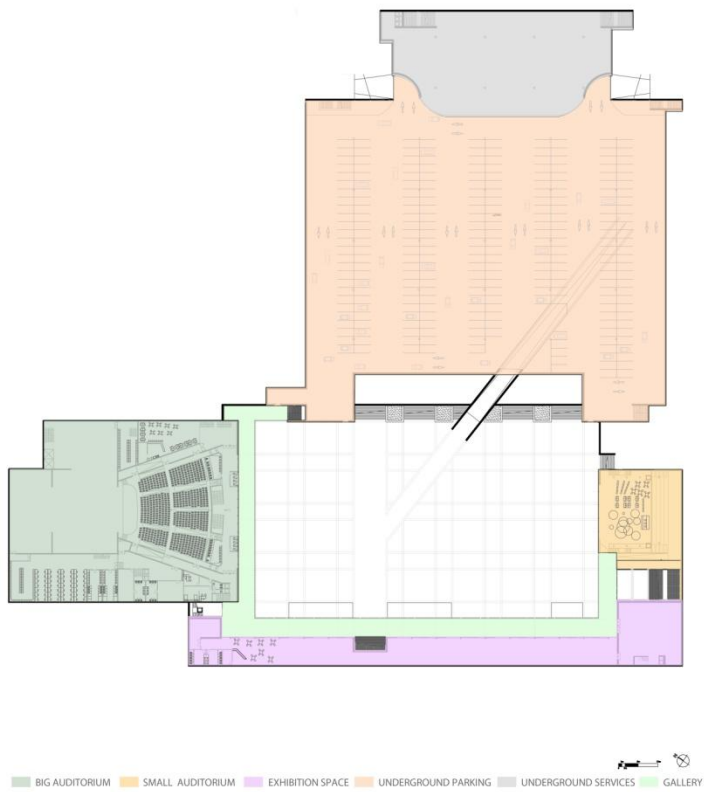

The project

SÃO PAULO DANCE CENTER

Volumetric plane

SAO PAULO DANCE CENTER

SÃO PAULO DANCE CENTER

SÃO PAULO DANCE CENTER

PROGRAM

1300m ²	HALL/FOYER/TICKETOFFICE	400m ²	REHEARSAL ROOM
1000m ²	RESTAURANTS/CAFE/SHOPS	750m ²	REHEARSAL ROOM WITH PLATEIA
4000m ²	THEATER-1200 seats	750m ²	EXHIBITION SPACES
900m ²	THEATER -300 seats	250m ²	MUSIC REHEARSAL ROOM
1050m ²	DRESING ROOM/ PHYSIOTERAPY	250m ²	CLASS ROOM
1050m ²	LIBRARY/DOCUMENTATION VIDEO	775m ²	LOADING/ 45 STUDENTS (15m ² per student)
600m ²	STOREROOMS	700m ²	ADMINISTRATION
400m ²	REHEARSAL ROOM	300m ²	SERVICES

SÃO PAULO DANCE CENTER

SÃO PAULO DANCE CENTER

SAO PAULO DANCE CENTER

SAO PAULO DANCE CENTER

SAO PAULO DANCE CENTER

SÃO PAULO DANCE CENTER

- BIG AUDITORIUM
- SMALL AUDITORIUM
- REHEARSAL ROOM
- CLASS ROOM
- MUSIC REHEARSAL ROOM
- ADMINISTRATION
- DORMITORY
- PHYSIOTHERAPY