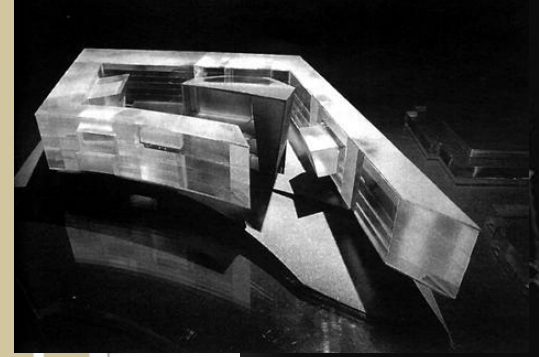

The project

SÃO PAULO DANCE CENTER

Volumetric plane

SAO PAULO DANCE CENTER

SÃO PAULO DANCE CENTER

SÃO PAULO DANCE CENTER

PROGRAM

1300m ²	HALL/FOYER/TICKETOFFICE	400m ²	REHEARSAL ROOM
1000m ²	RESTAURANTS/CAFE/SHOPS	750m ²	REHEARSAL ROOM WITH PLATEIA
4000m ²	THEATER-1200 seats	750m ²	EXHIBITION SPACES
900m ²	THEATER -300 seats	250m ²	MUSIC REHEARSAL ROOM
1050m ²	DRESING ROOM/ PHYSIOTERAPY	250m ²	CLASS ROOM
1050m ²	LIBRARY/DOCUMENTATION VIDEO	775m ²	LOADING/ 45 STUDENTS (15m ² per student)
600m ²	STOREROOMS	700m ²	ADMINISTRATION
400m ²	REHEARSAL ROOM	300m ²	SERVICES