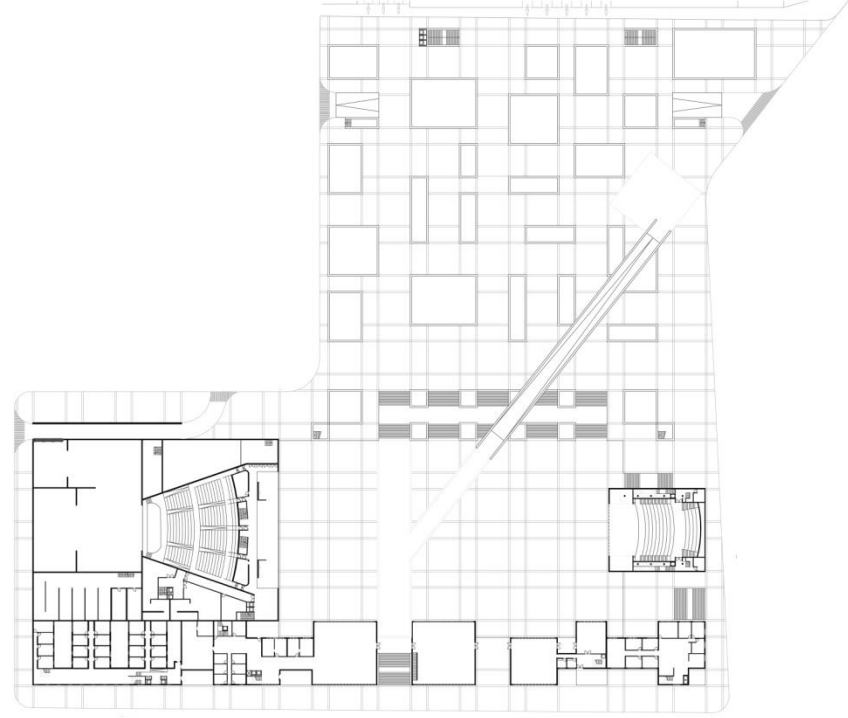

The project

SÃO PAULO DANCE CENTER

Volumetric plane

SAO PAULO DANCE CENTER

SÃO PAULO DANCE CENTER

SÃO PAULO DANCE CENTER

PROGRAM

1300m ²	HALL/FOYER/TICKETOFFICE	400m ²	REHEARSAL ROOM
1000m ²	RESTAURANTS/CAFE/SHOPS	750m ²	REHEARSAL ROOM WITH PLATEIA
4000m ²	THEATER-1200 seats	750m ²	EXHIBITION SPACES
900m ²	THEATER -300 seats	250m ²	MUSIC REHEARSAL ROOM
1050m ²	DRESING ROOM/ PHYSIOTERAPY	250m ²	CLASS ROOM
1050m ²	LIBRARY/DOCUMENTATION VIDEO	775m ²	LOADING/ 45 STUDENTS (15m ² per student)
600m ²	STOREROOMS	700m ²	ADMINISTRATION
400m ²	REHEARSAL ROOM	300m ²	SERVICES

SÃO PAULO DANCE CENTER

SÃO PAULO DANCE CENTER

SAO PAULO DANCE CENTER

SAO PAULO DANCE CENTER

SAO PAULO DANCE CENTER

SÃO PAULO DANCE CENTER

- BIG AUDITORIUM
- SMALL AUDITORIUM
- REHEARSAL ROOM
- CLASS ROOM
- MUSIC REHEARSAL ROOM
- ADMINISTRATION
- DORMITORY
- PHYSIOTHERAPY