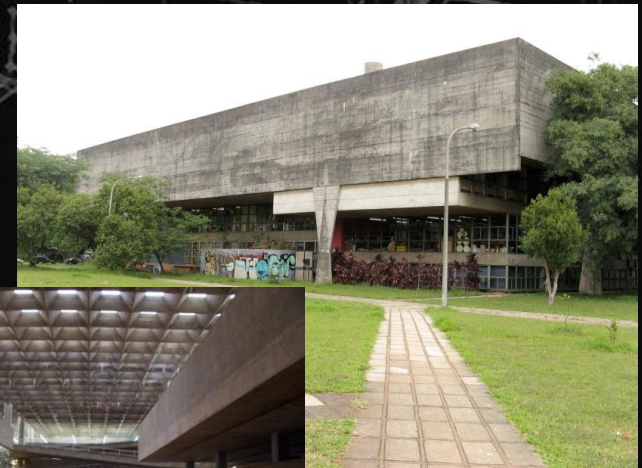

SAO PAULO DANCE CENTER

MASP Lina Bo Bardi

UNIQUE HOTEL – Ruy Ohtake

ARMONIA_57 Ript Yque

FAU – USP Villanova Artigas

Area of Intervention

SAO PAULO DANCE CENTER

SAO PAULO DANCE CENTER

Degraded Area
"Cracolandia"

Santa Efigenia

SAO PAULO DANCE CENTER

SAO PAULO DANCE CENTER

Old bus station

SAO PAULO DANCE CENTER

SAO PAULO DANCE CENTER

SAO PAULO DANCE CENTER