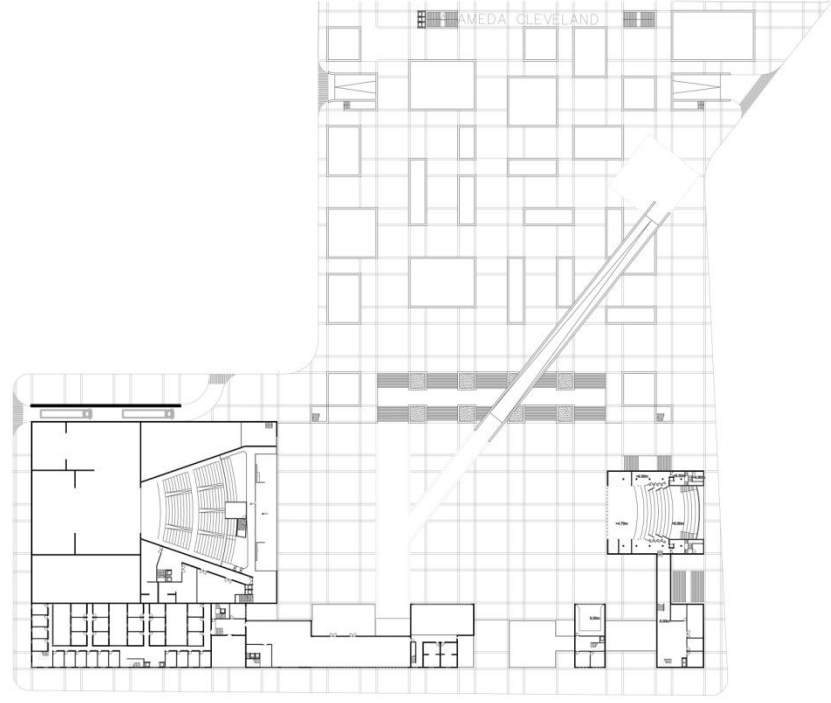

SÃO PAULO DANCE CENTER