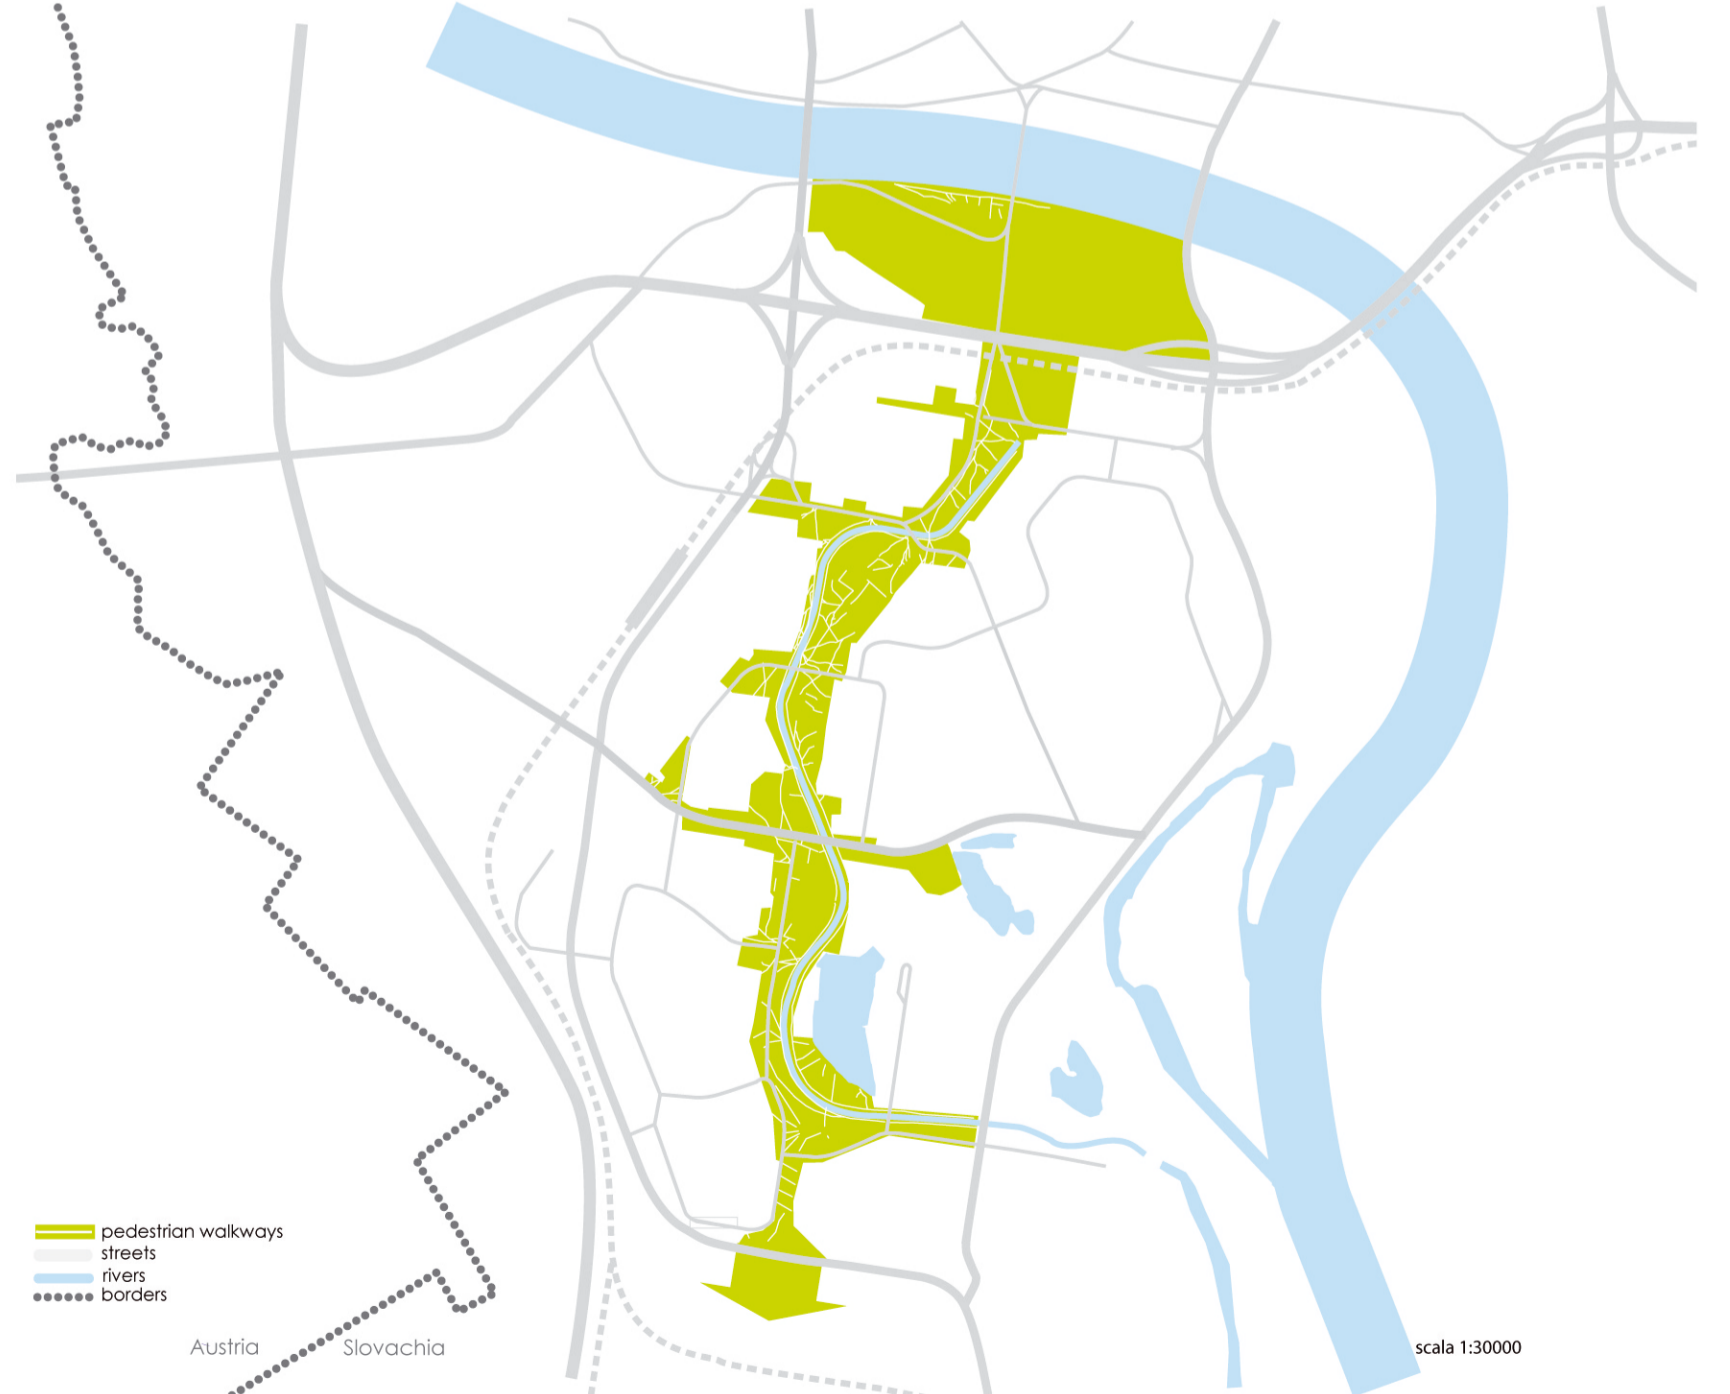

# GREEN TYPOLOGIES

- water
- public green
- park
- wood
- agriculture
- sport
- squares and playgrounds

Slovakia

# TREES MORPHOLOGY

Austria Slovakia

scala 1:30000

# PEDESTRIAN WALKWAYS

Austria Slovakia

scala 1:30000