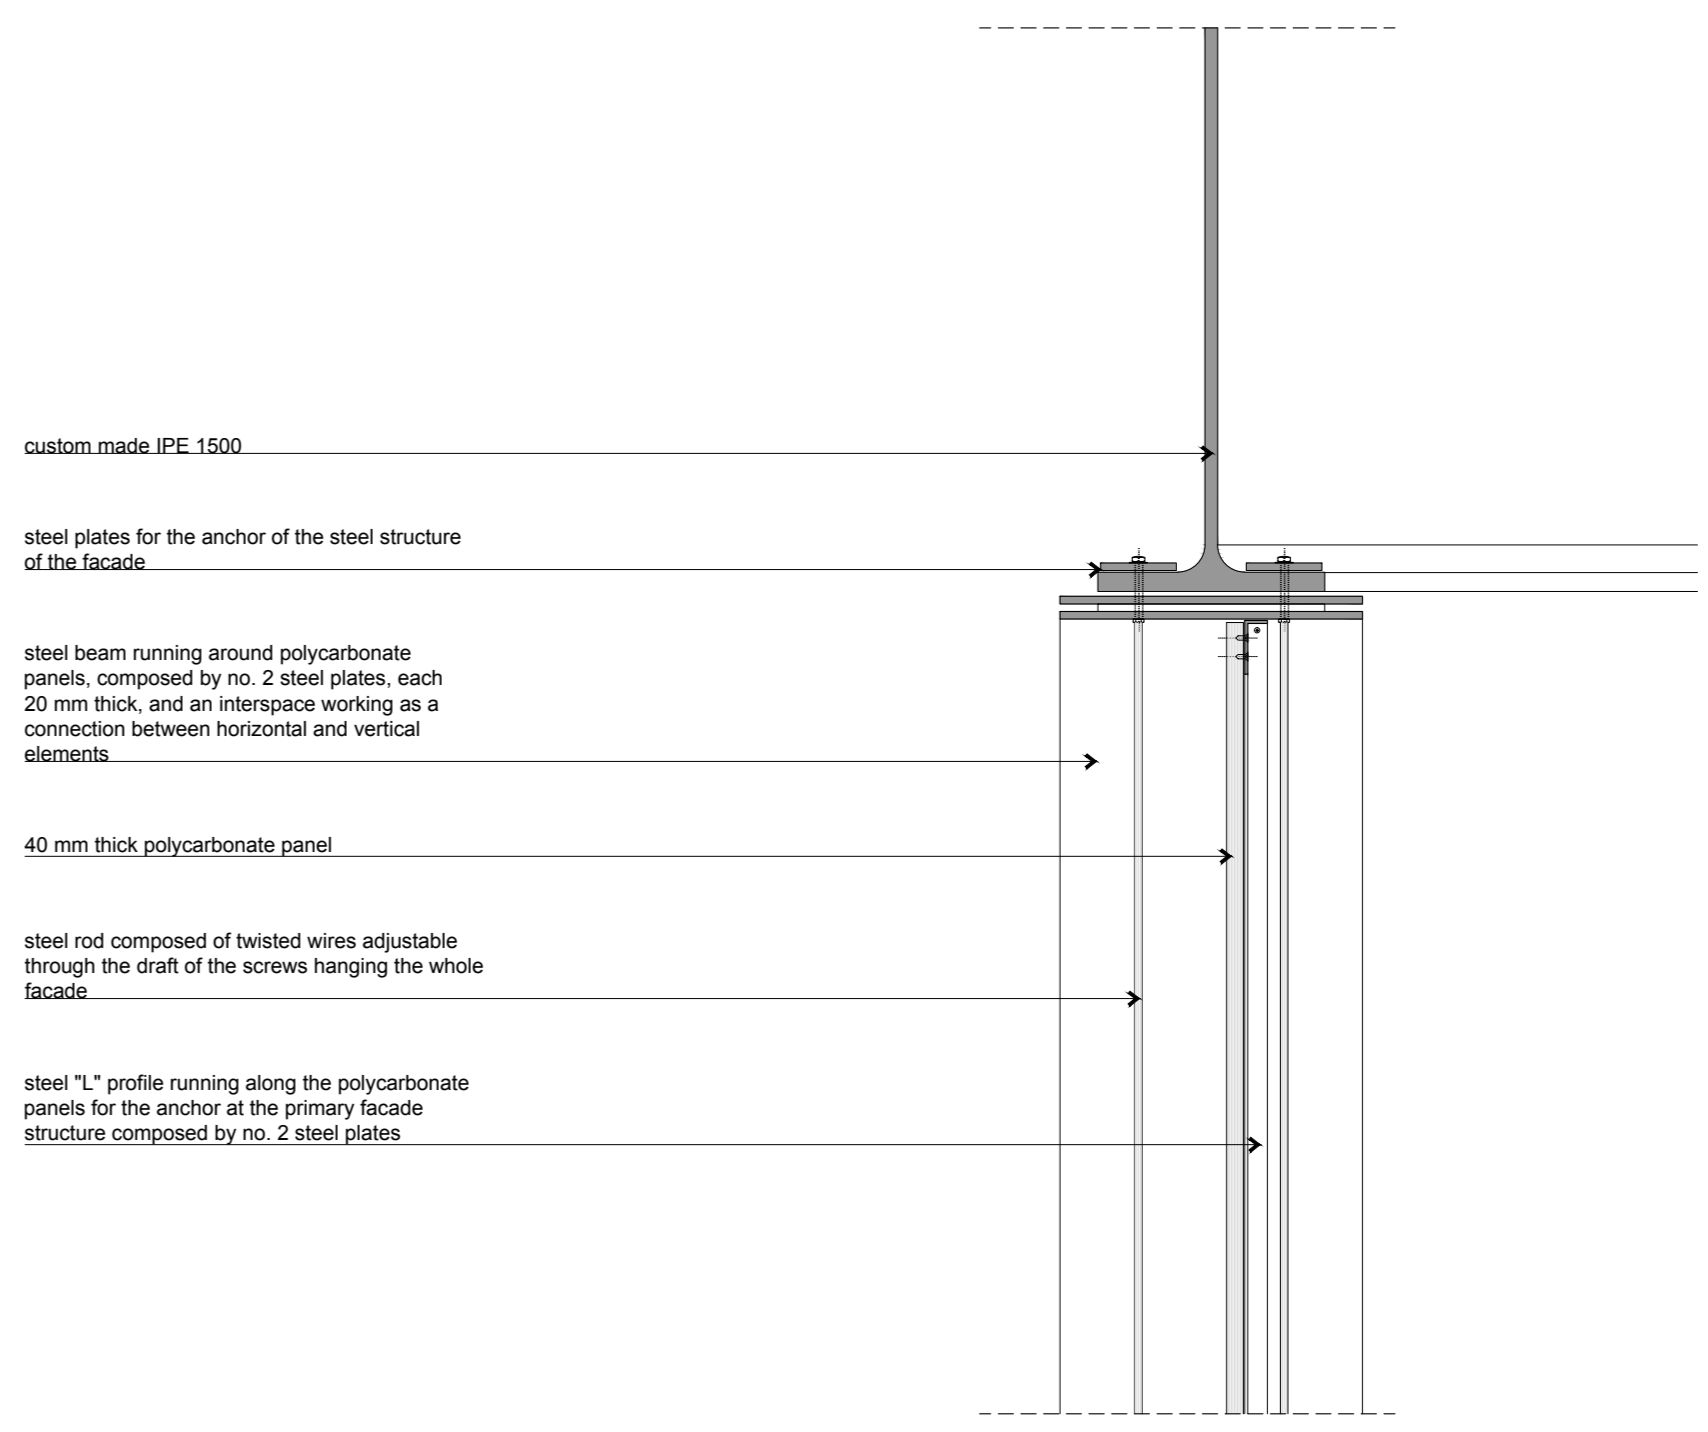

08 CENTRAL YARD_details 1:10

view of the temporary exhibition spaces under the platforms

initial idea of the rails

view of the temporary exhibition spaces under the platforms

PATTERN which repeats in both HORIZONTAL and VERTICAL direction which is composed by semitransparent, transparent and empty modules.