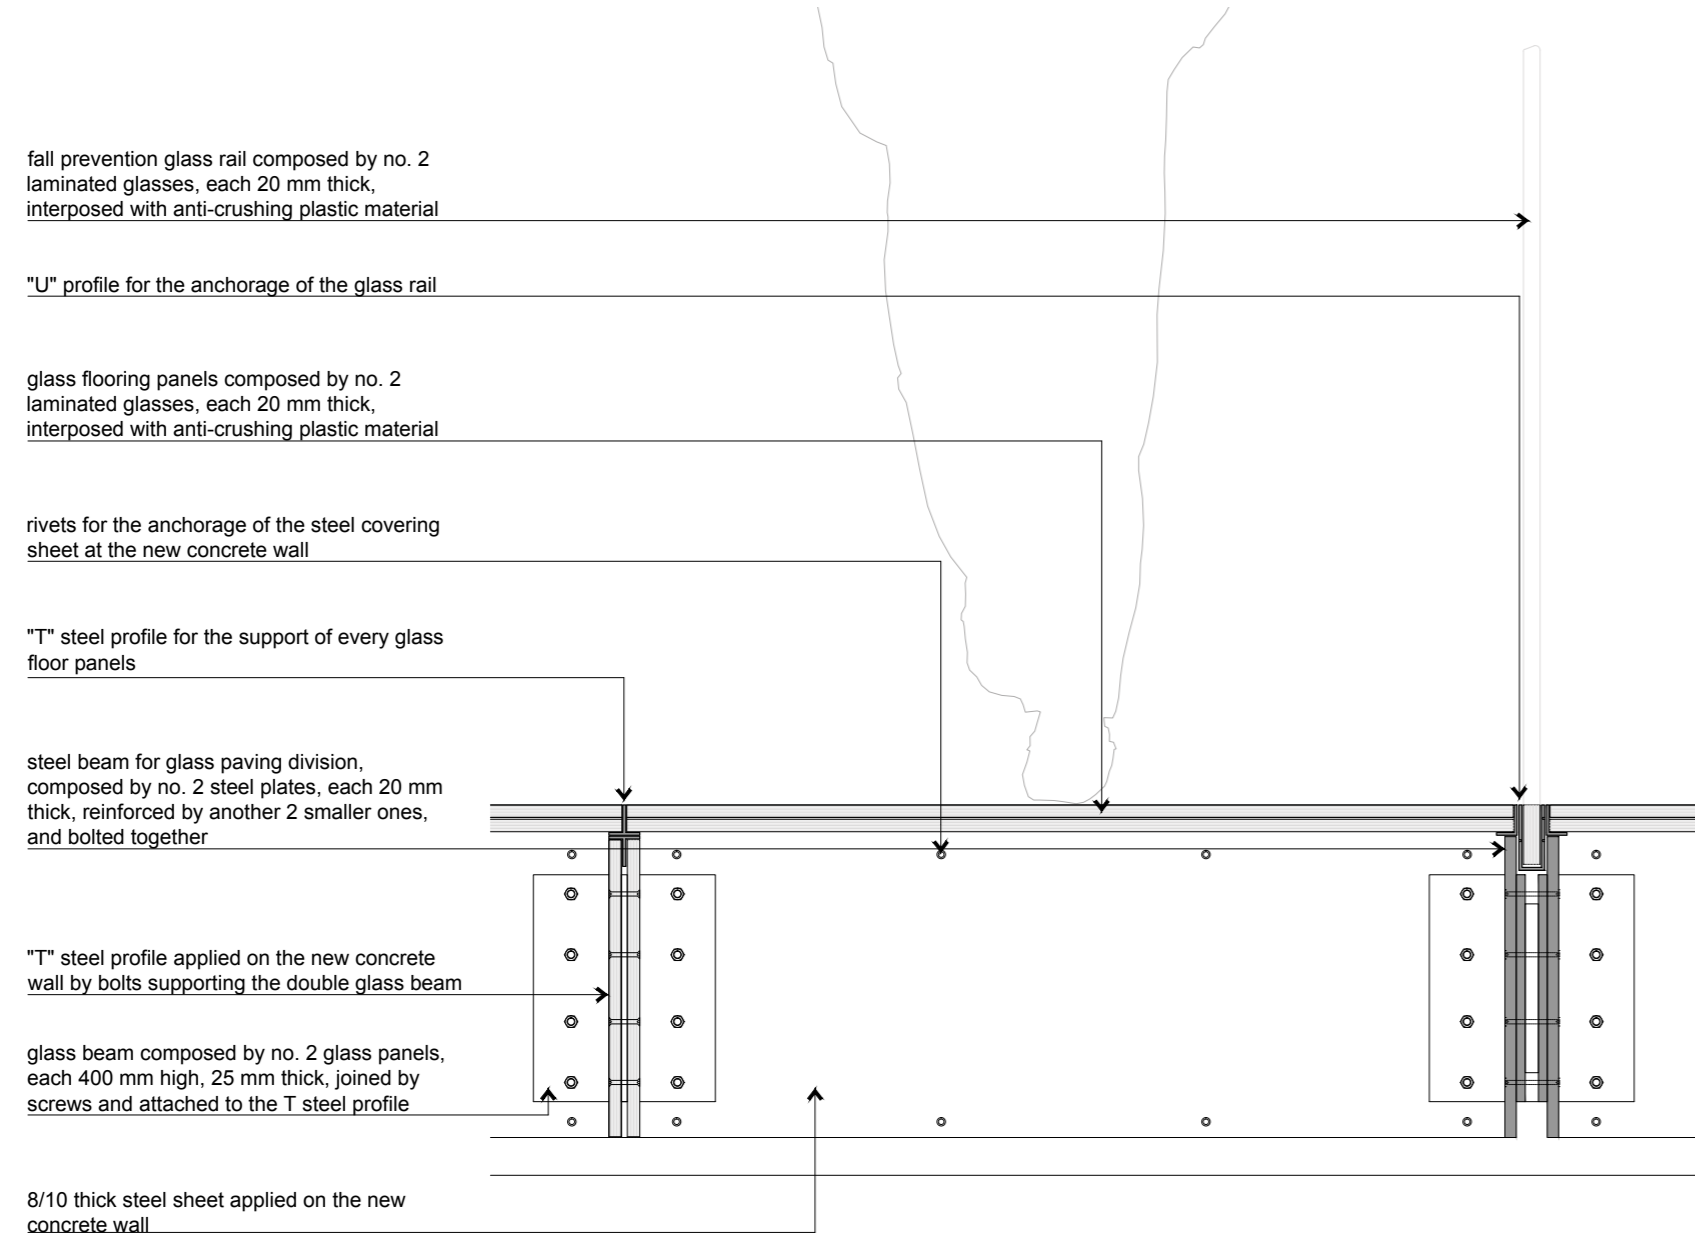

08 CENTRAL YARD_details 1:10

view of the temporary exhibition spaces under the platforms

initial idea of the rails

view of the temporary exhibition spaces under the platforms

PATTERN which repeats in both HORIZONTAL and VERTICAL direction which is composed by semitransparent, transparent and empty modules.