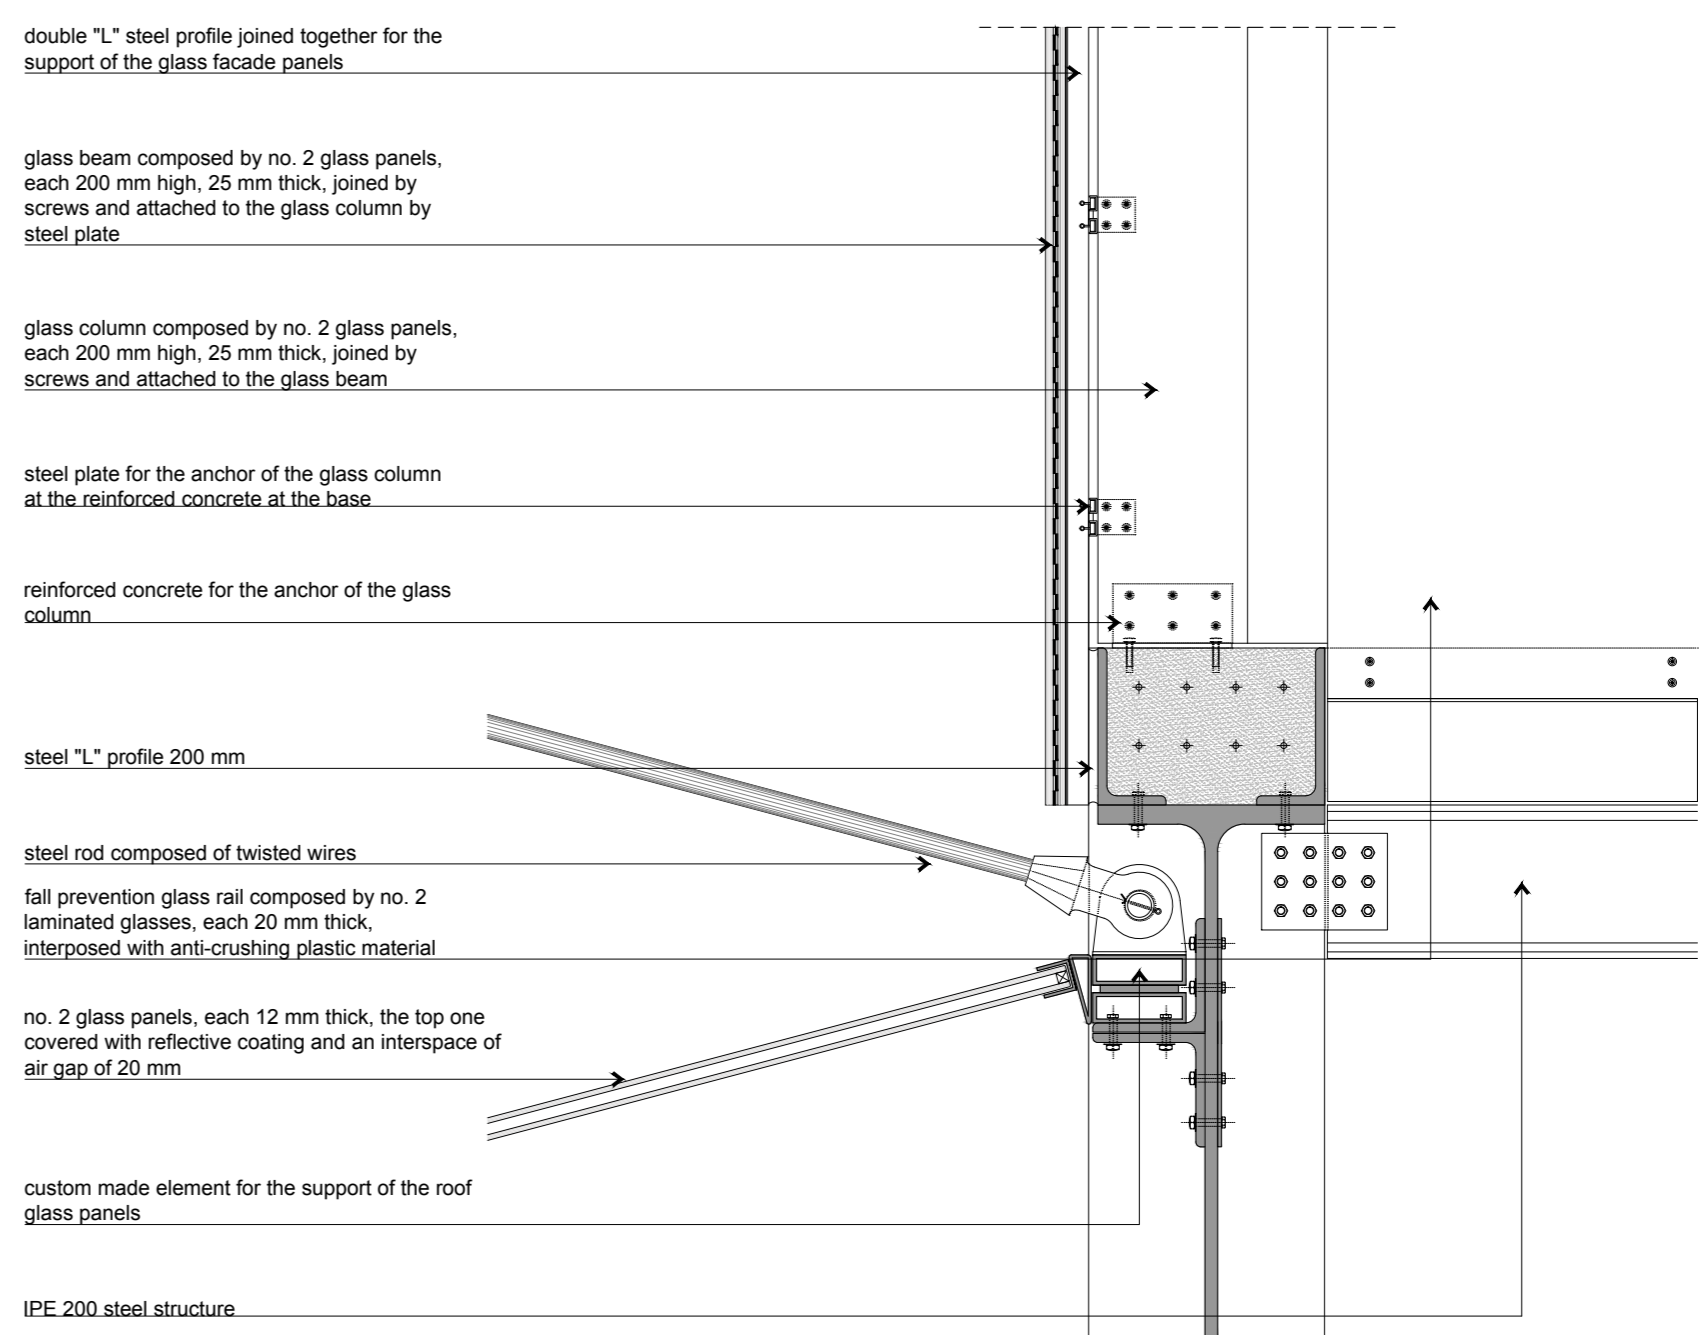

08 CENTRAL YARD_details 1:10

view of the temporary exhibition spaces under the platforms

initial idea of the rails

view of the temporary exhibition spaces under the platforms

PATTERN which repeats in both HORIZONTAL and VERTICAL direction which is composed by semitransparent, transparent and empty modules.