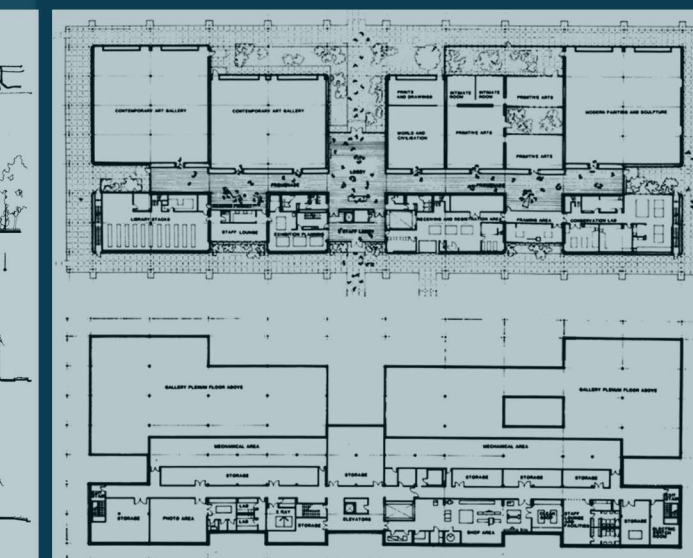

ESSICCATOI - MARINA

MUSEO MENIL _ HOUSTON
RENZO PIANO 1981