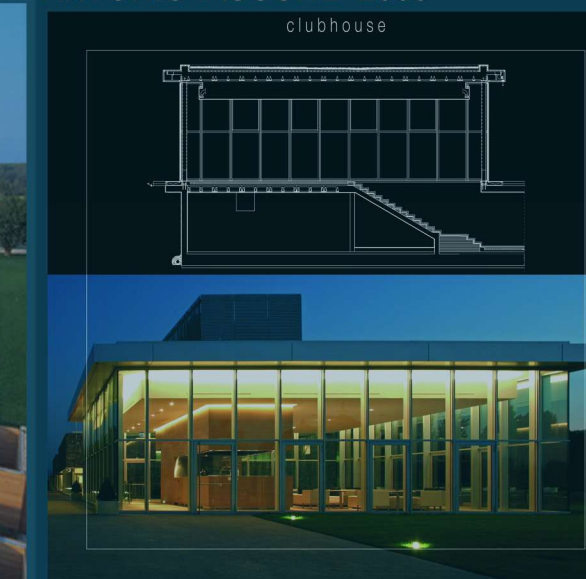

EX FORNACE - RESORT

EXPO SHANGHAI 2010  
SBA ARCHITECTEN 2010

JOHNSON WAX BUILDING \_ RACINE, WISCONSIN USA  
FRANK LLOYD WRIGHT 1936-39

CASALUNGA GOLF RESORT \_ CASTENASO, (BO), ITALIA  
ANTONIO IASCONI 2008