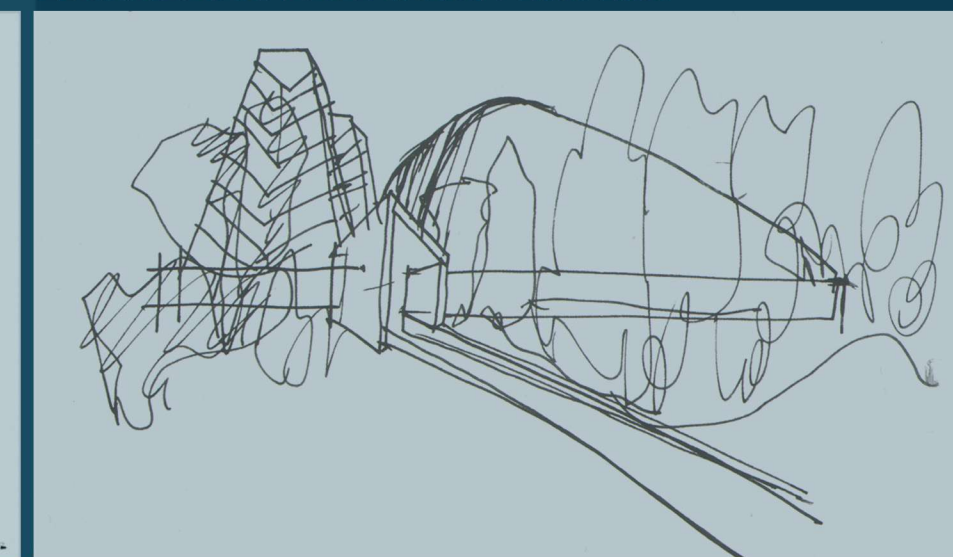

MAGAZZINI - SUITES

MUSEO DELLA STORIA P. REGO _ CASCAIS, PORTOGALLO
EDUARDO SOUTO DE MOURA 2005-2009