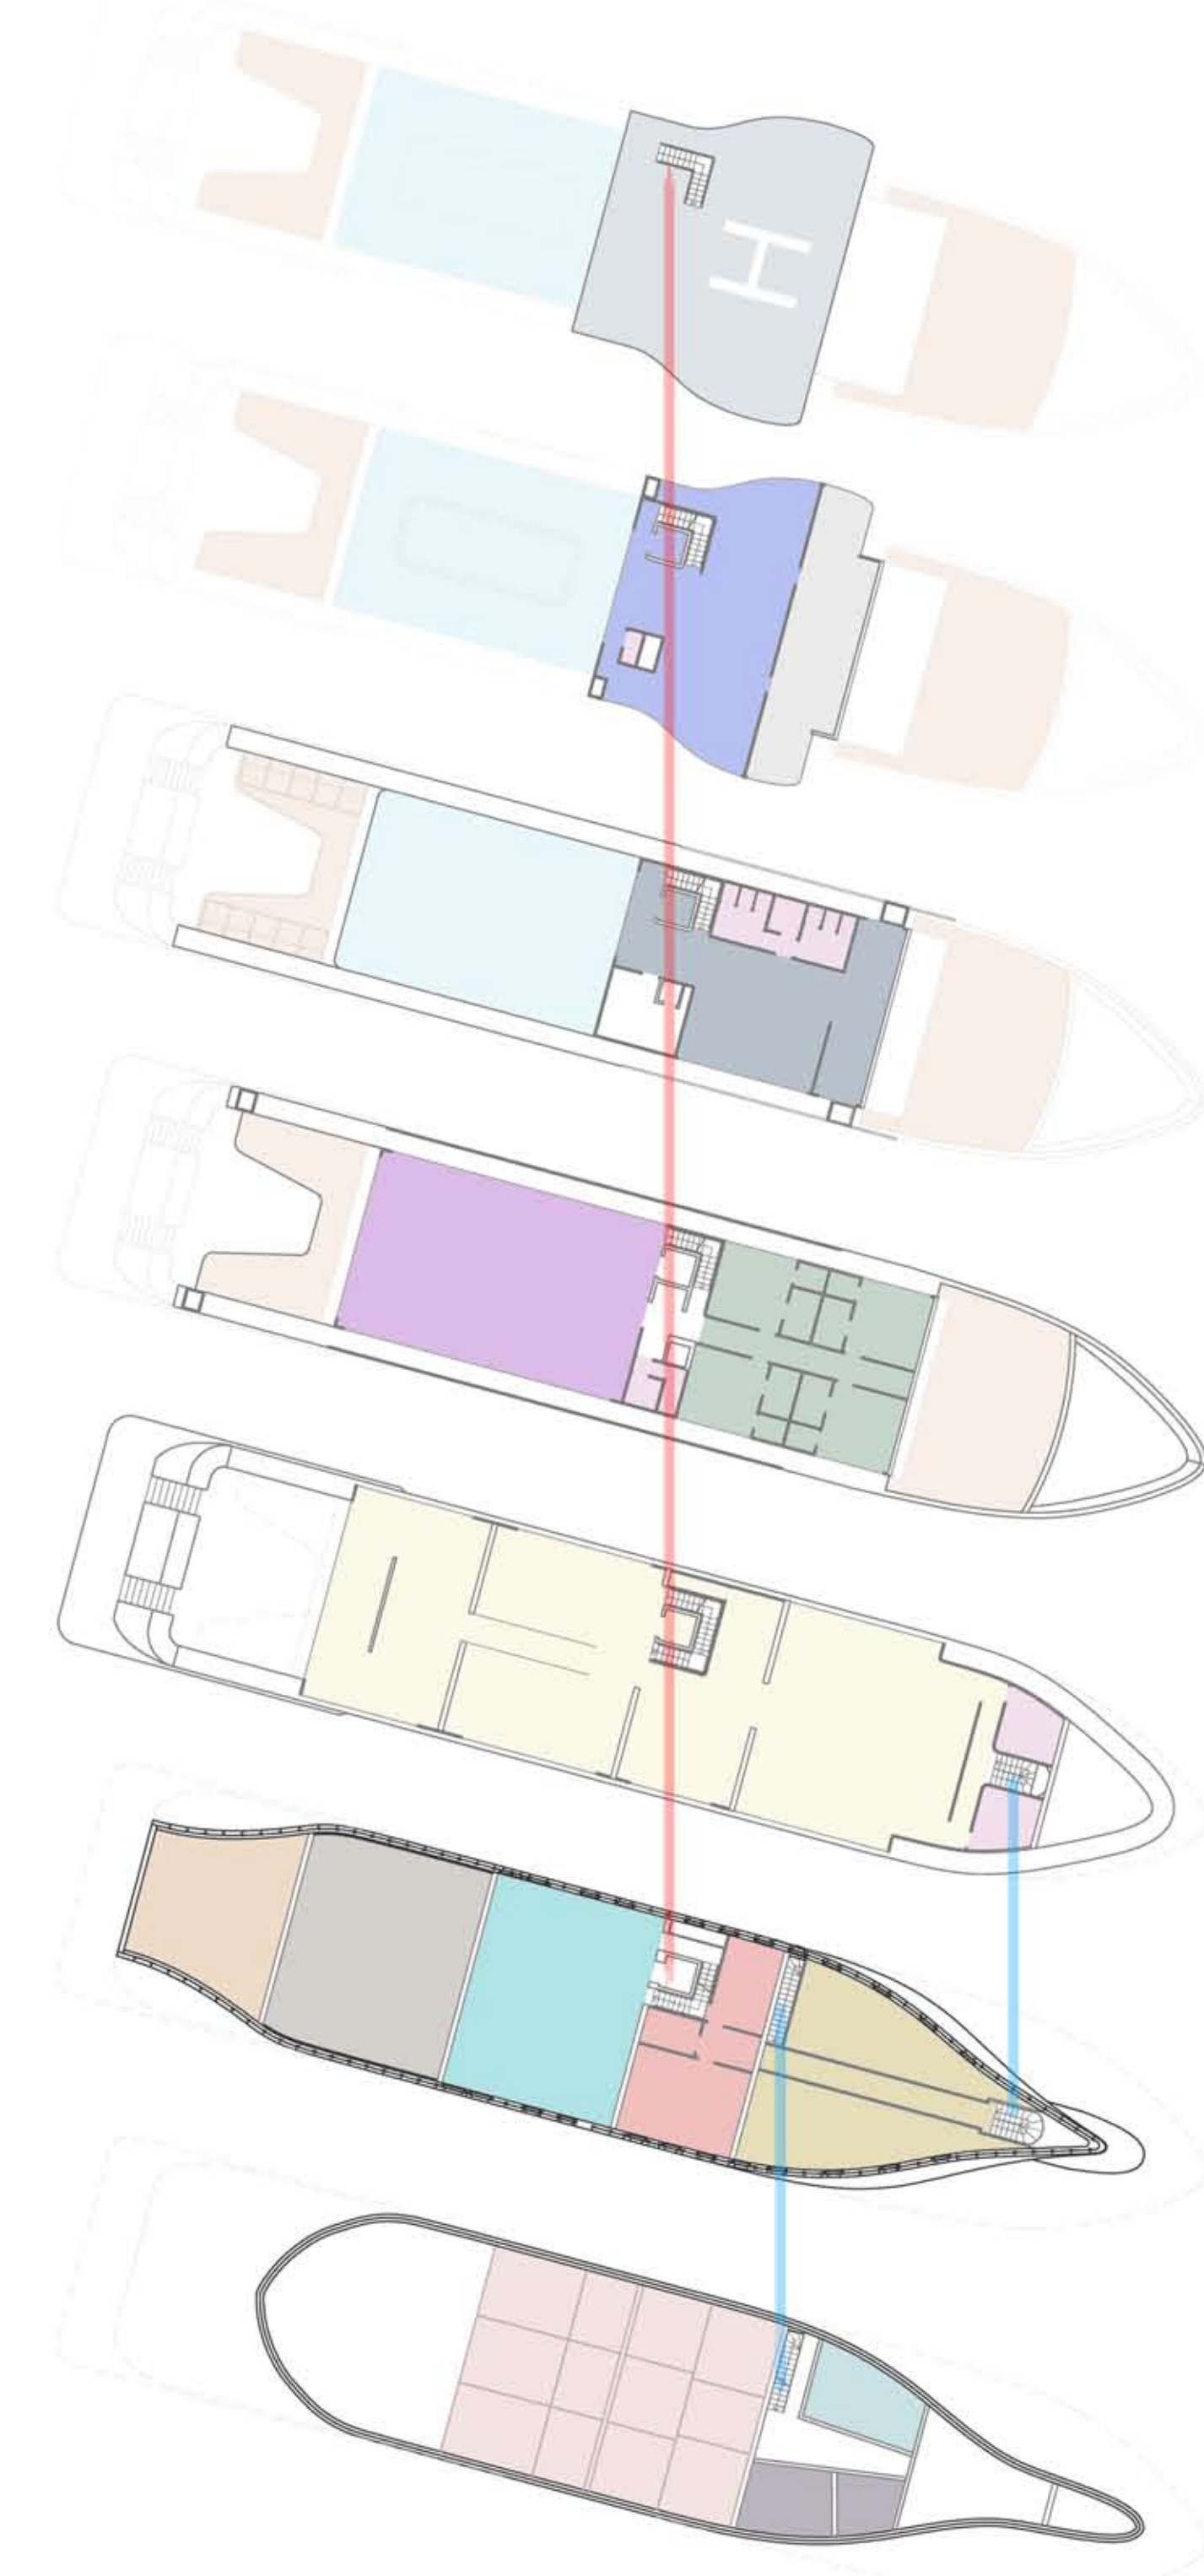

WHY

HOW

SUITES VIP
4 camere VIP per clienti che preferiscono la privacy durante l'escursione giornaliera. Gli ospiti possono usufruire dei servizi di bar / ristorante / spa / prendisole personali / piscina / lounge area / relax area

SHIPYARD	
MODEL	
HULL/SUPERSTRUCTURE	STEEL/ALLUMINIUM
HULL TYPE	DISPLACEMENT HULL
LOA	64 M
LWL	55.60 M
BEAM	12.40 M
DRAFT	3.70 M
DEPTH	8.40 M
FULL LOAD DISPLACEMENT	
GUEST NUMBER	
CREW NUMBER	8
FUEL TANK	107000 lt
FRESH WATER	27600 lt
MAIN ENGINE	2XCATERPILLAR 3512B
MAIN GENERATORS	2XCATERPILLAR C9 175 KW
EMERGENCY GENERATOR	1XCATERPILLAR C4.4 86 KW
MAX SPEED	15 KNOTS
CRUISING SPEED	14 KNOTS
HELICOPTER PLATFORM	