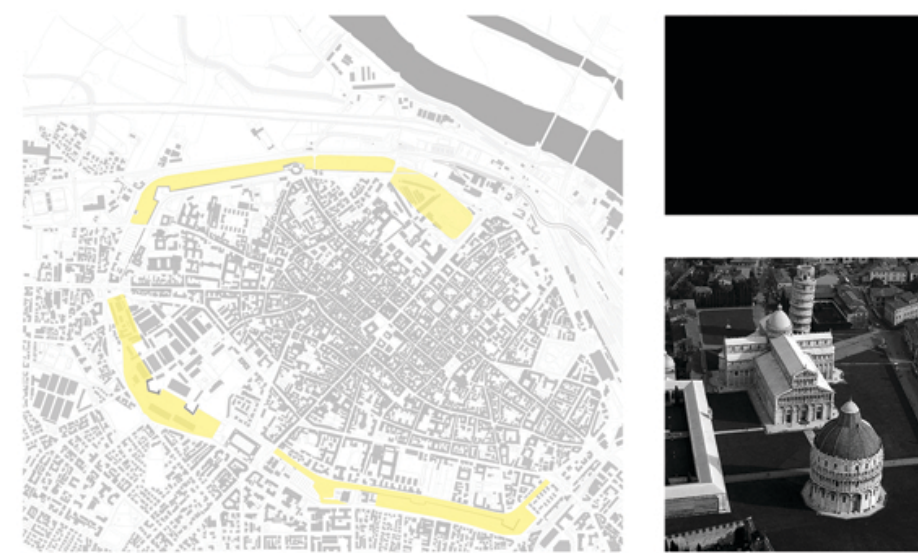

Reading the City

Closed solid, inner open space. An opening cuts the solid. An intricate play of open and closed.

Interpretation of the Insulae. Derrida:

Public / Green

Giardini perduti di Vignola

Green Loop/ Green Carpet

Green Loop

Green Carpet

The Tail of the City and the River

Piacenza and River Po?!!!

Possible Connections:

1. Vincible

2. Invincible

3. A Visual Connection