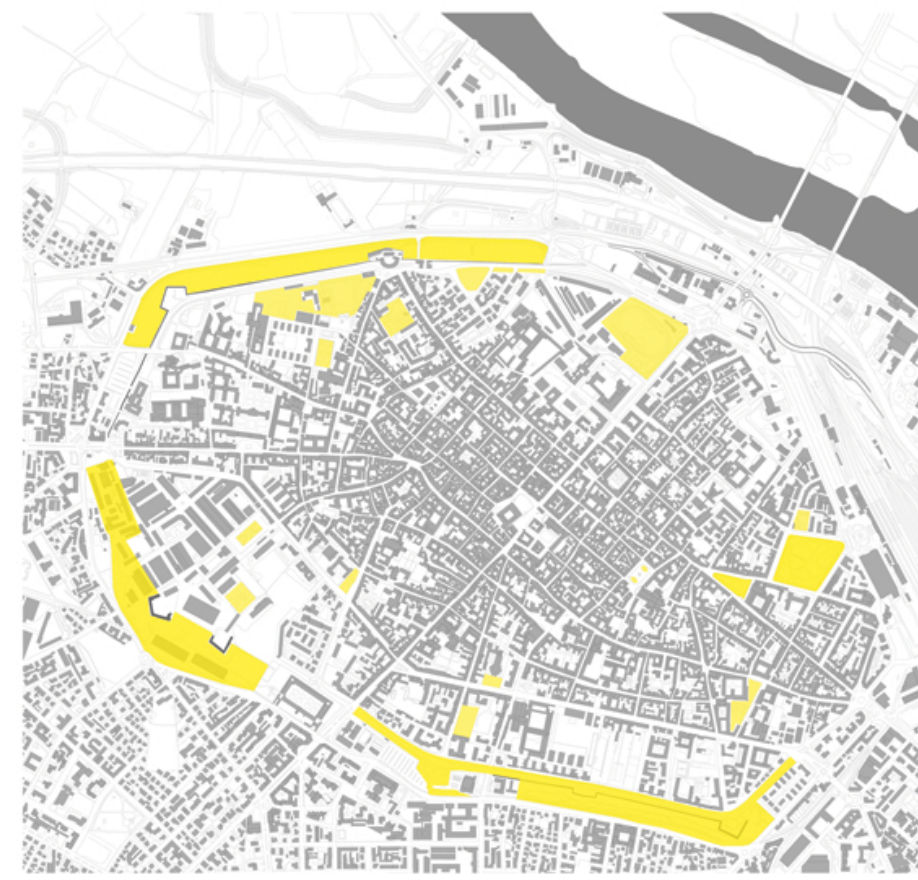

Reading the City

Closed solid, inner open space. An opening cuts the solid. An intricate play of open and closed.

Interpretation of the Insulae. Derrida:

Public / Green

Giardini perduti di Vignola

Green Loop/ Green Carpet

Green Loop

Green Carpet

The Tail of the City and the River

Piacenza and River Po?!!!

Possible Connections:

1. Vincible

2. Invincible

3. A Visual Connection