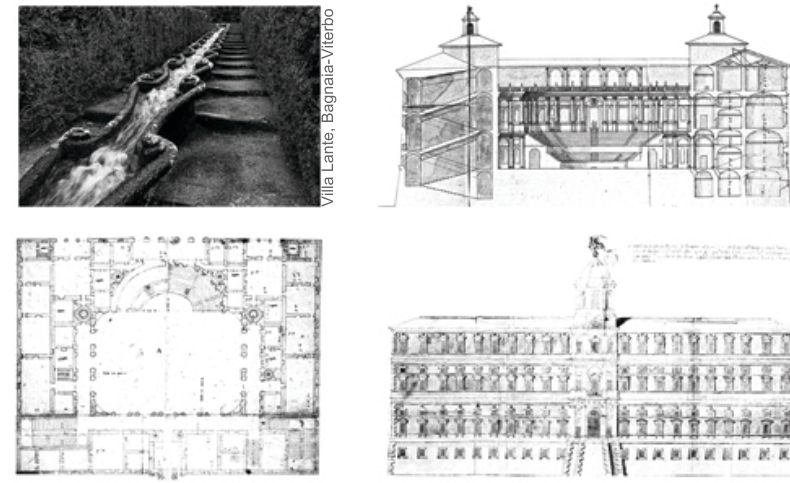

Reading the City

Closed solid, inner open space. An opening cuts the solid. An intricate play of open and closed.

Interpretation of the Insulae. Derrida:

Public / Green

Giardini perduti di Vignola

Green Loop/ Green Carpet

Green Loop

Green Carpet

The Tail of the City and the River

Piacenza and River Po?!!!

Possible Connections:

1. Vincible

2. Invincible

3. A Visual Connection