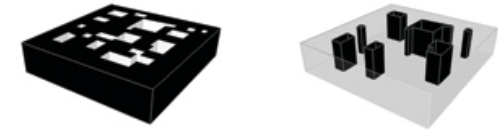

Reading the City

Closed solid, inner open space. An opening cuts the solid. An intricate play of open and closed.

Interpretation of the Insulae. Derrida:

Public / Green

Giardini perduti di Vignola

Green Loop/ Green Carpet

Green Loop

Green Carpet

The Tail of the City and the River

Piacenza and River Po?!!!

Possible Connections:

1. Vincible

2. Invincible

3. A Visual Connection