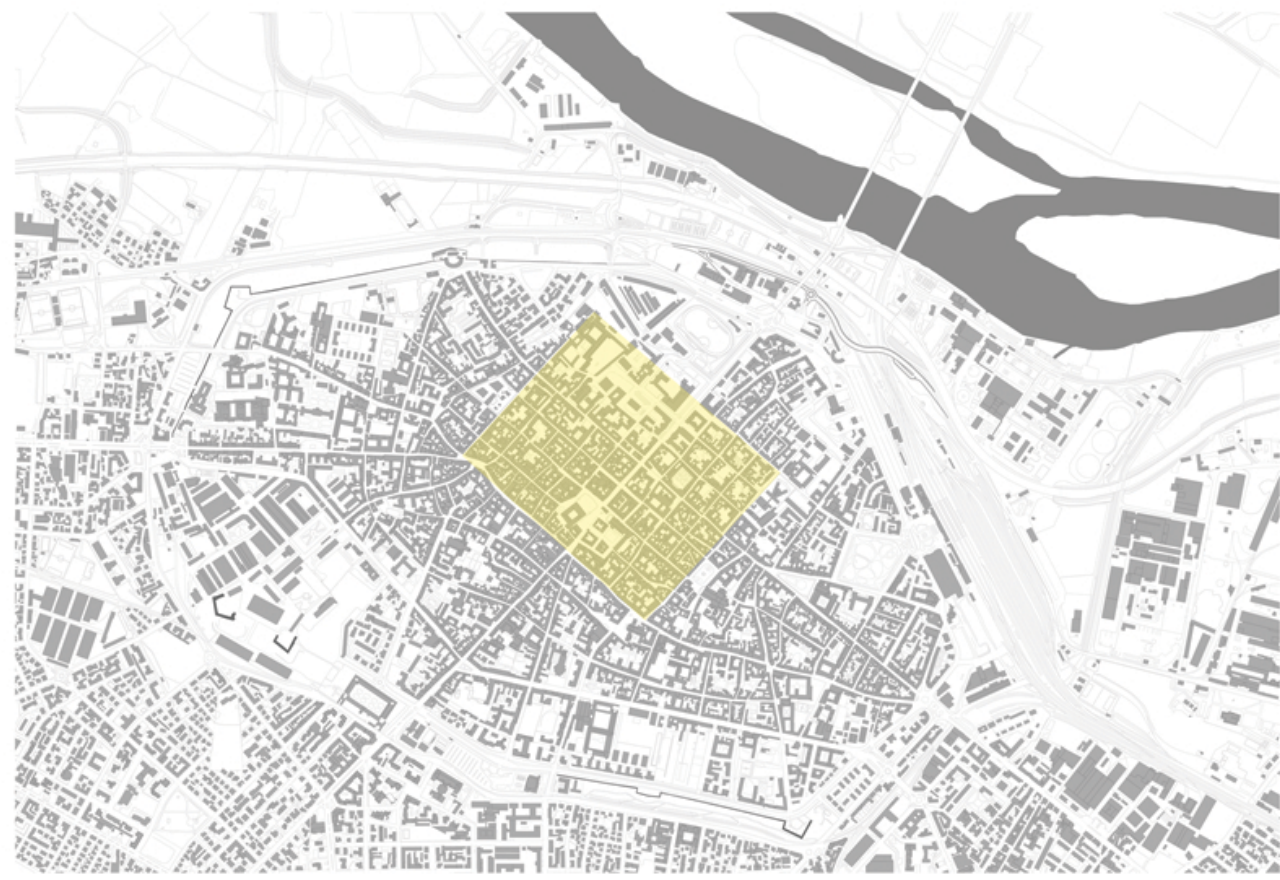

Reading the City

Closed solid, inner open space. An opening cuts the solid. An intricate play of open and closed.

Interpretation of the Insulae. Derrida:

Public / Green

Giardini perduti di Vignola

Green Loop/ Green Carpet

Green Loop

Green Carpet

The Tail of the City and the River

Piacenza and River Po?!!!

Possible Connections:

1. Vincible

2. Invincible

3. A Visual Connection