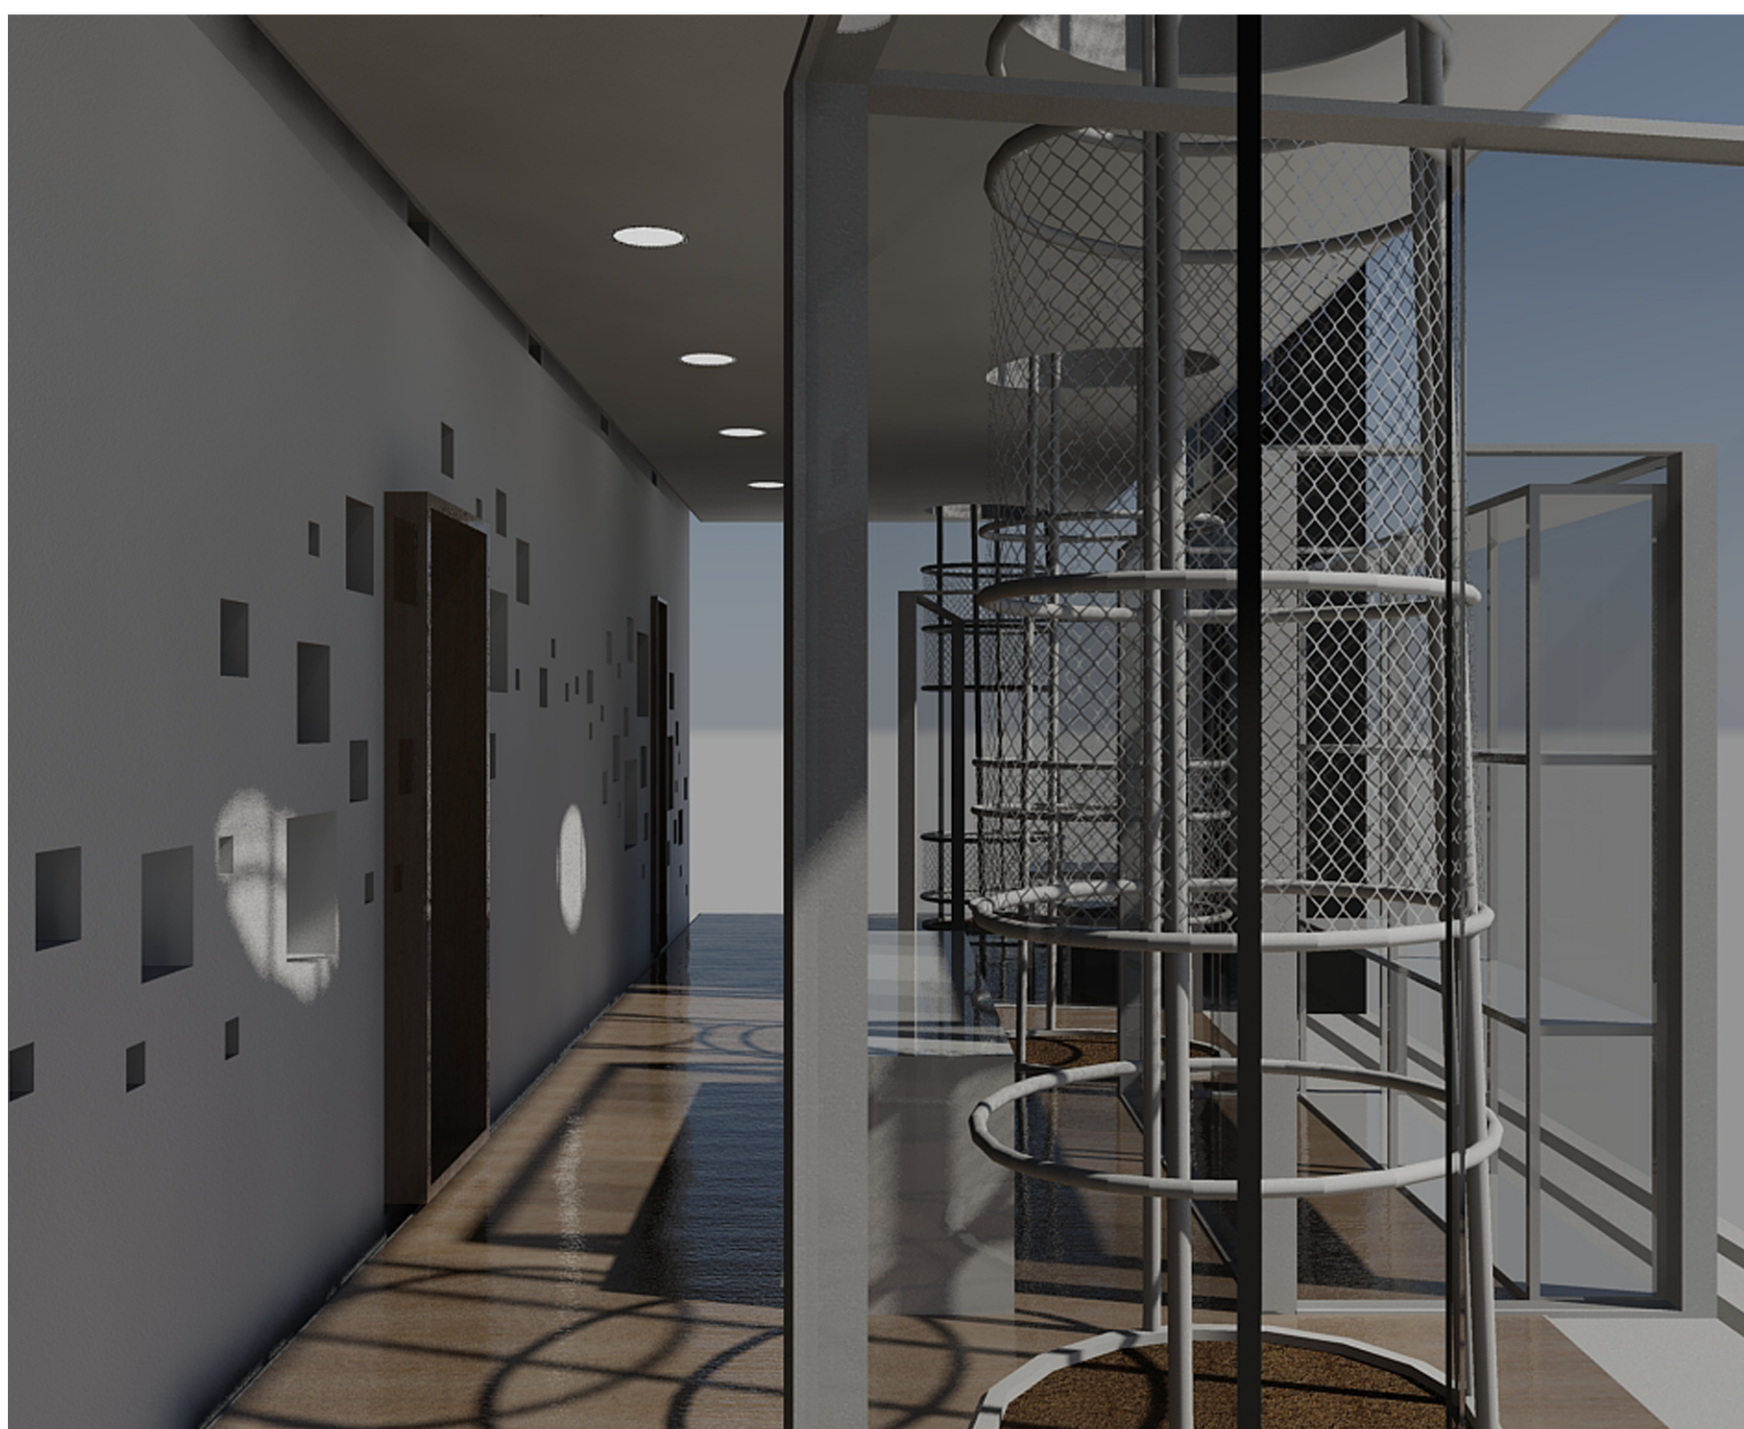

Vista Tunnel

Vista Tunnel

Vista livello q+5,5m