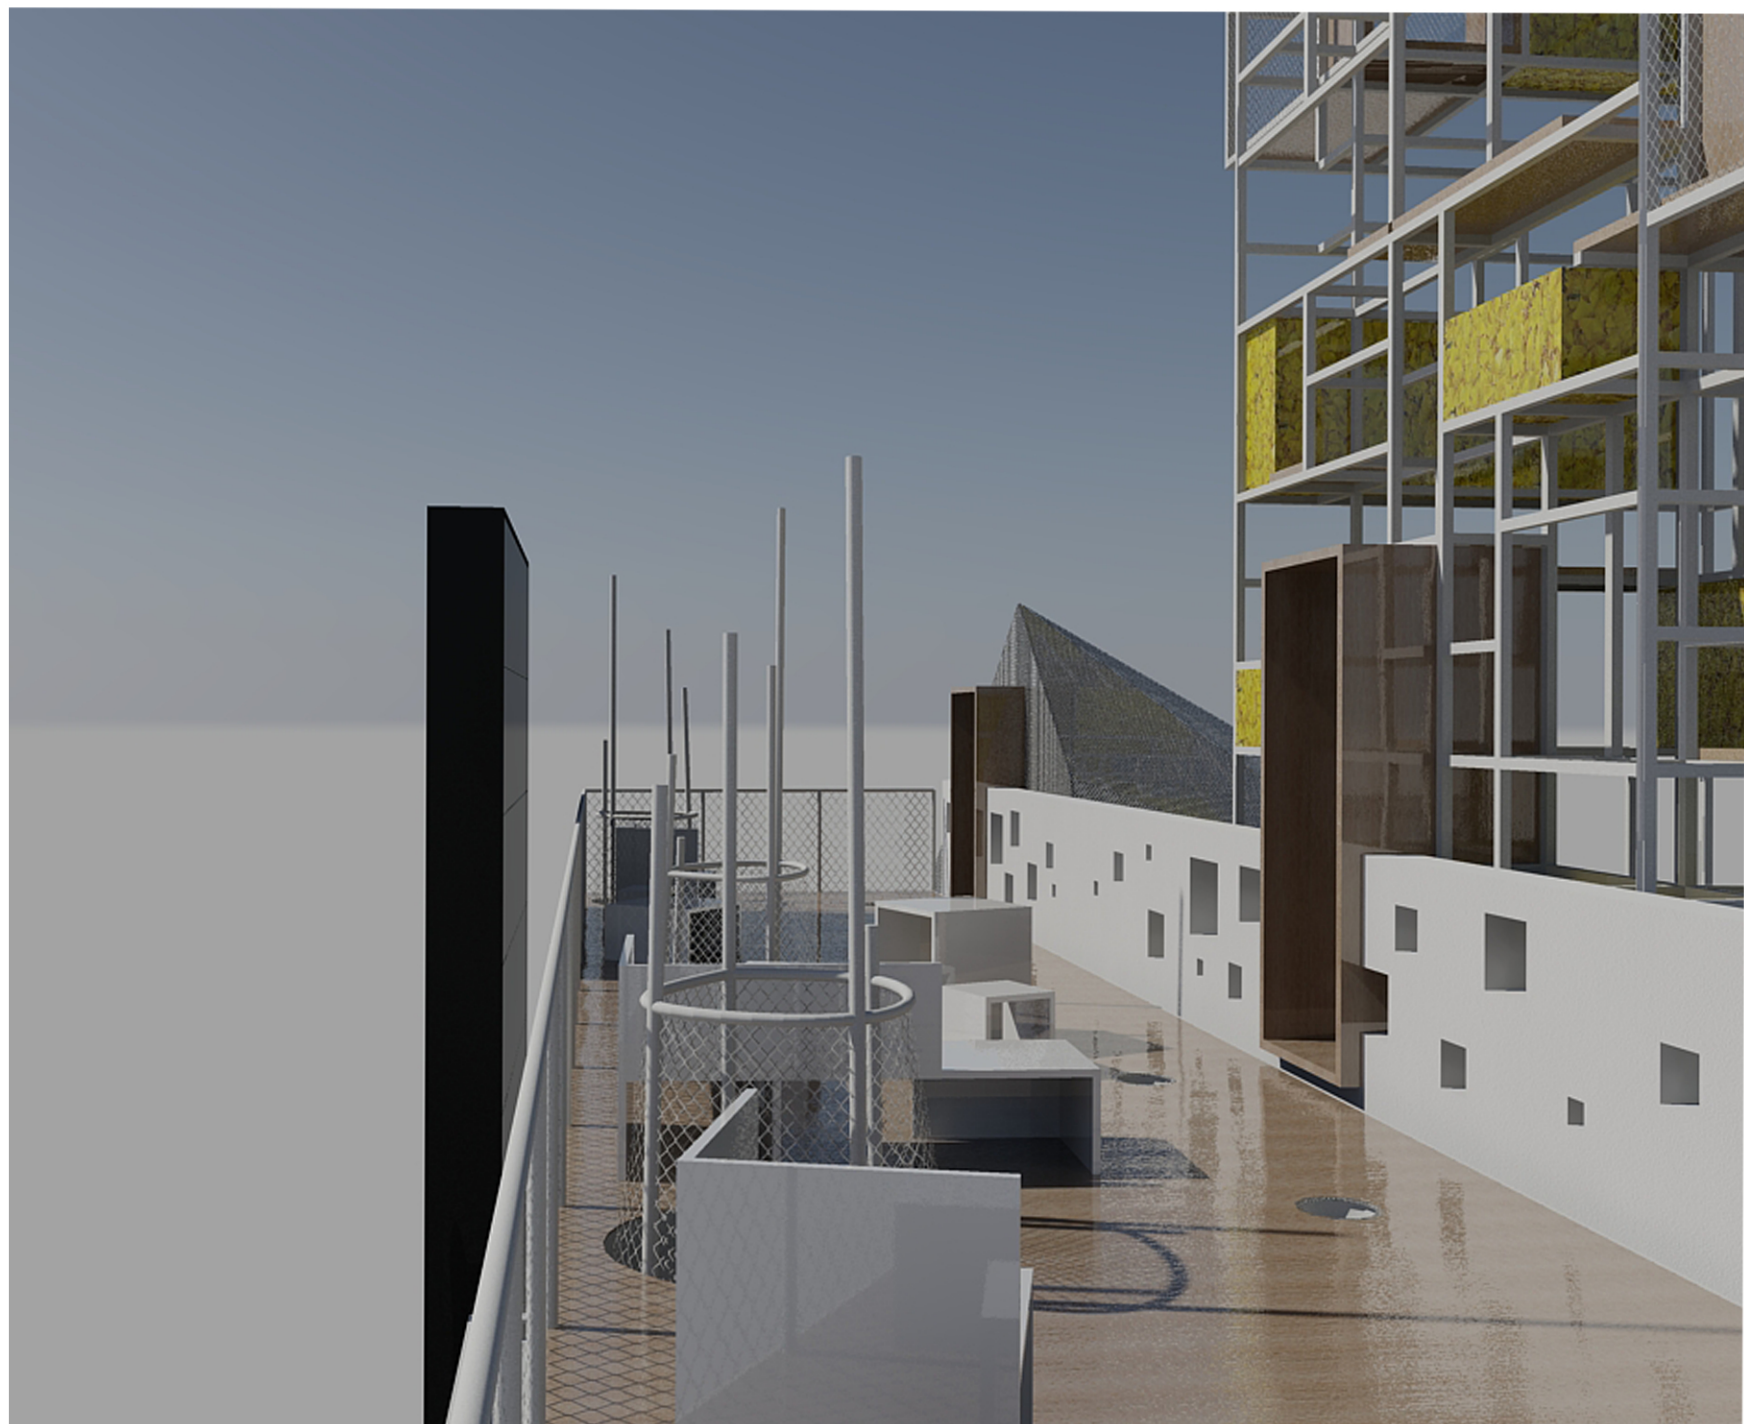

Vista Tunnel

Vista Tunnel

Vista livello q+5,5m