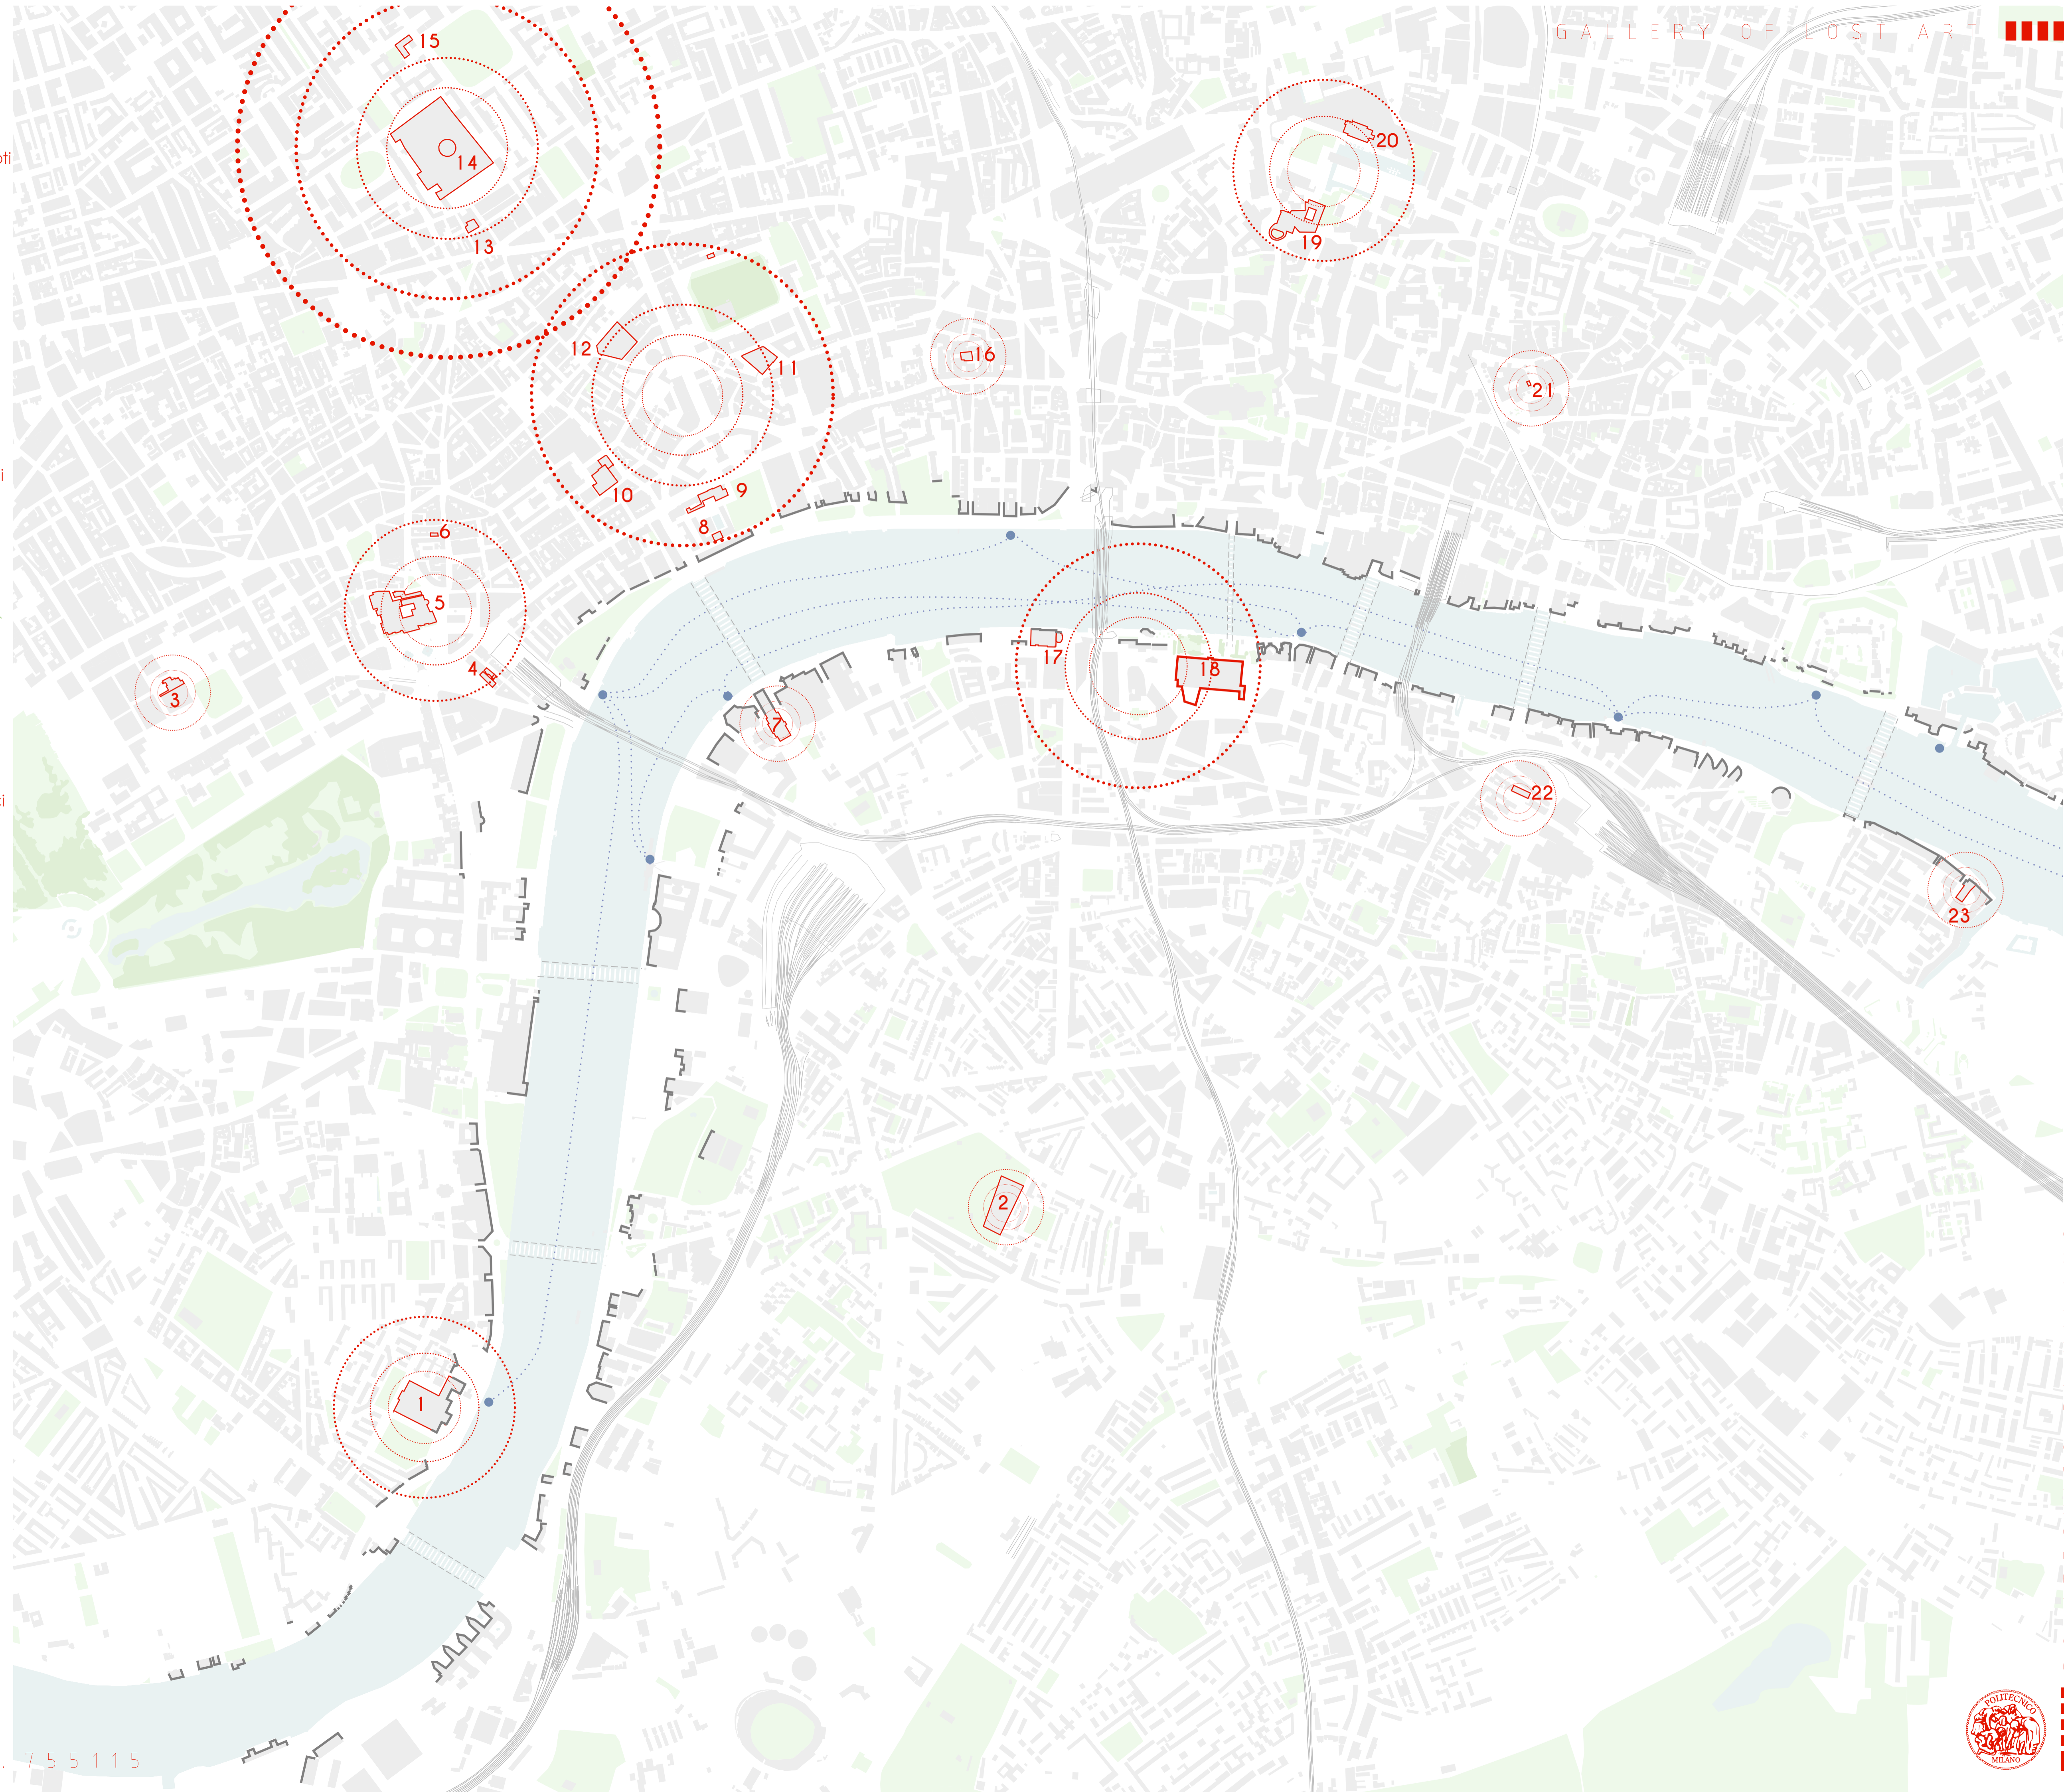

3 inquadramento

pieni e vuoti

spazi verdi

fiume e musei

legenda

- edifici
- giardini
- vegetazioni
- trasporti su fiume
- acqua
- musei
- fronti edifici
- ferrovia

musei

- 1 - Tate Britain; 2 - Imperia War Museum; 3 - White Cube;
- 4 - British Optical Association Museum; 5 - National Gallery; 6 - Tate Britain; 7 - Hayward Gallery; 8 - Somerset House; 9 - Courtauld Gallery;
- 10 - London Transport Museum; 11 - Hunterian Museum; 12 - Museum of Freemasonry; 13 - Cartoon Museum; 14 - British Museum; 15 - Brunei Gallery SOAS; 16 - Dr. Johnson's House; 17 - Bankside Gallery; 18 - Tate Modern; 19 - Museum of London; 20 - Barbican Art Gallery; 21 - Bank of England Museum; 22 - Old Operating Theatre Museum; 23 - Design

GALLERY OF LOST ART