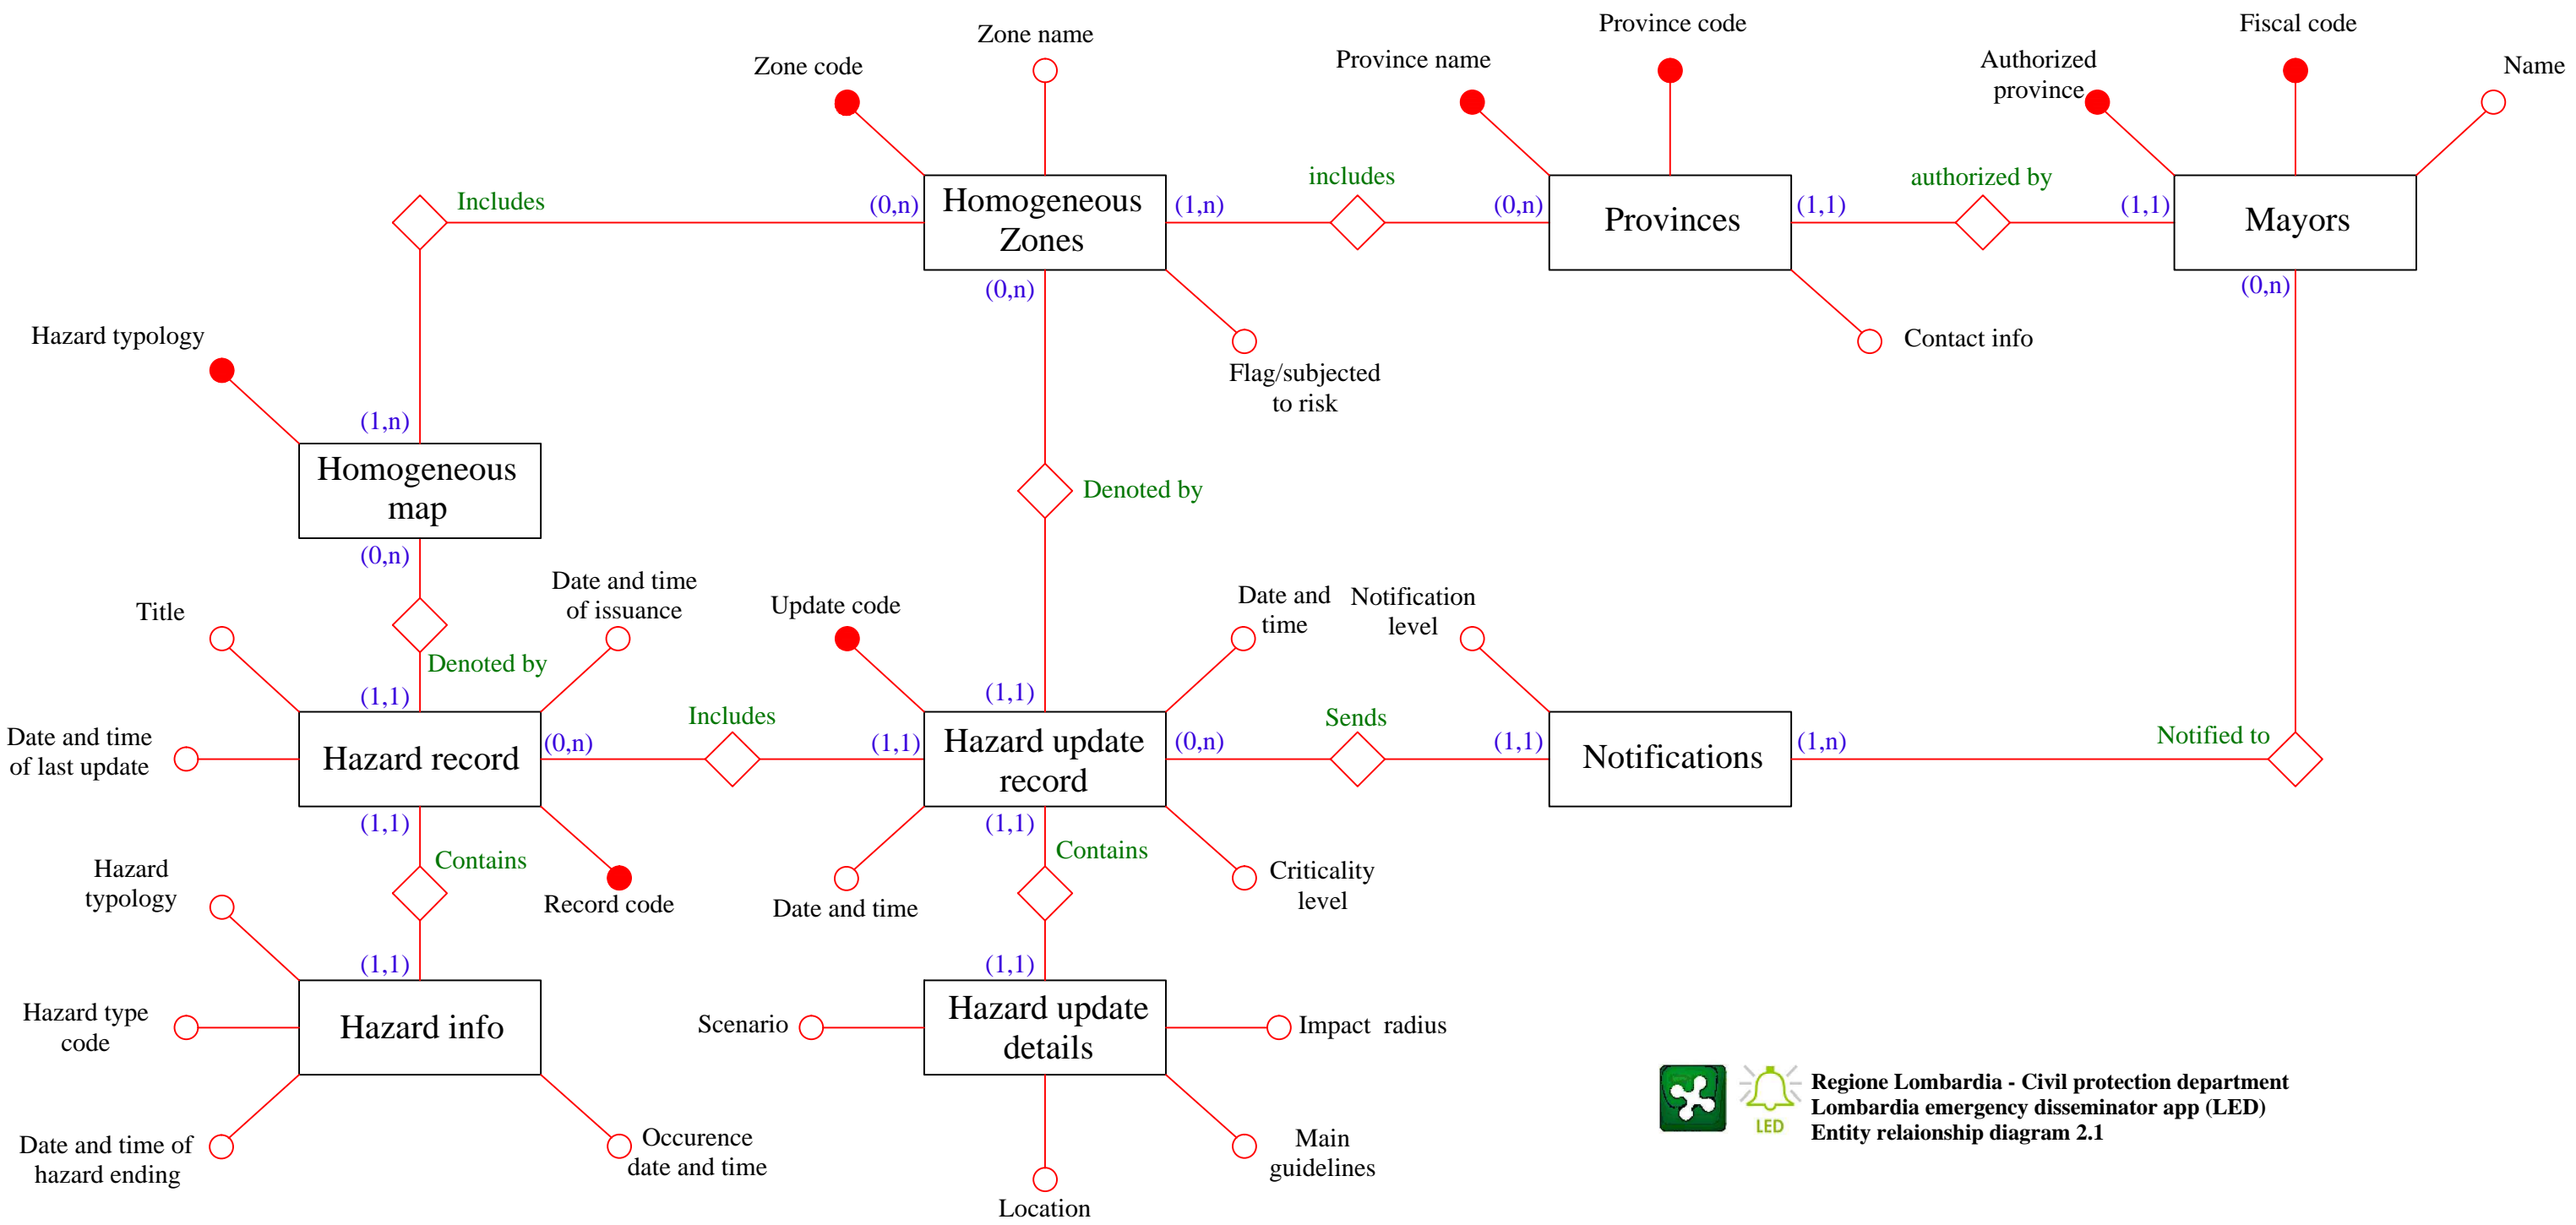

LED

Mayors

Input/Output data		
Number	Description	Input/Output
1	LED hazard updates database - updated homogenous maps	Input
2	List of provinces within the hazard related homogenous map	Input
3	List of Mayors contact info database - LED	Input
4	List of possible contact methods - LED	Input

Input/Output data		
Number	Description	Input/Output
1	google maps	Input
2	LED - hazard update record from regione lombardia	Input
3	provincial risk alert record	output
4	Geo locating engine	Input
5	LED - public users database	Input
6	LED - Province official facebook pages database	input
7	LED - Province official Twitter pages database	input
8	LED Lombardia transportation companies users database	input

Trenord

LED

Input/Output data		
Number	Description	Input/Output
1	LED - Provincial risk notification map	Input
2	LED - List of possible contact methods	Input
3	List of Mayors contact info database	output
4	Trenord - List of transportation means database	Input
5	LED - Trenord transportation change notification database	Output
6	LED - Public users database	input
7	LED - Transportation companies official facebook account database	input
8	LED - Transportation companies official Twitter account database	input

ANAS

LED

Input/Output data		
Number	Description	Input/Output
1	LED - Provincial risk notification map	Input
2	LED - List of possible contact methods	Input
3	List of Mayors contact info database	output
4	Trenord - List of transportation means database	Input
5	LED - Trenord transportation change notification database	Output
6	LED - Public users database	input
7	LED - Transportation companies official facebook account database	input
8	LED - Transportation companies official Twitter account database	input
9	Google maps	Input