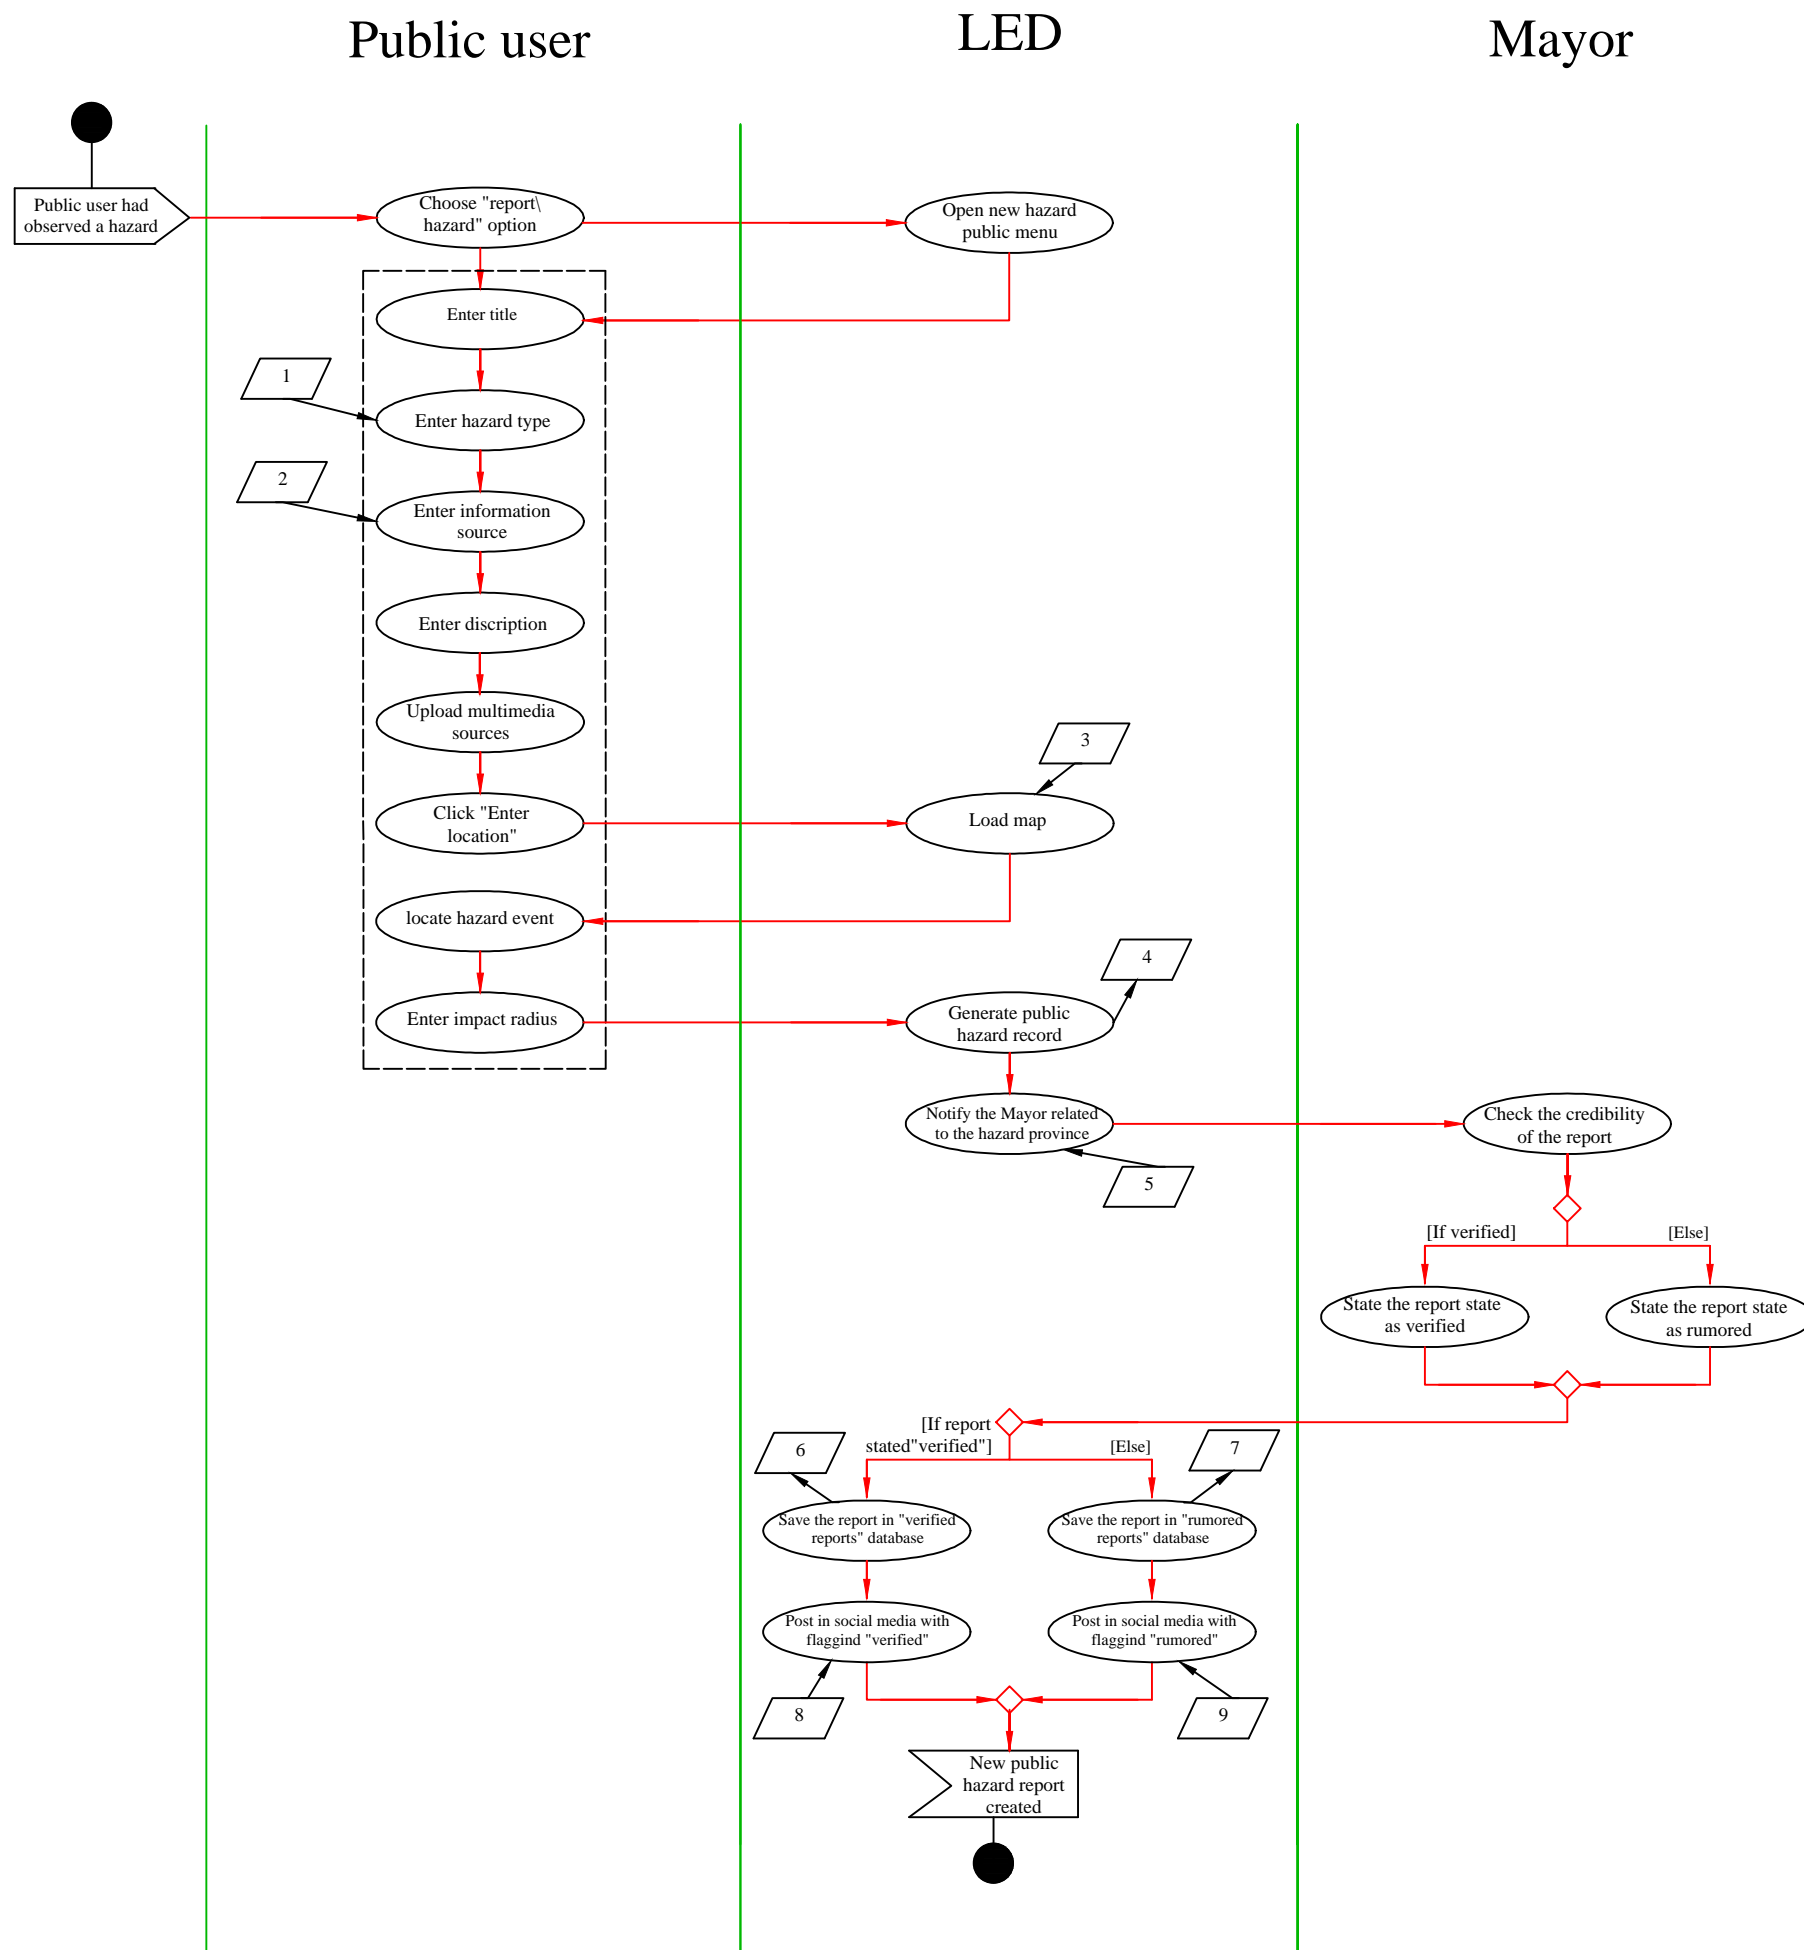

Input/Output data		
Number	Description	Input/Output
1	LED - list of available views	Input
2	LED - hazard records database	Input
3	LED - hazard related updates database	Input
4	Hazard related homogeneous map	Input

LED

Mayors

Input/Output data		
Number	Description	Input/Output
1	LED hazard updates database - updated homogenous maps	Input
2	List of provinces within the hazard related homogenous map	Input
3	List of Mayors contact info database - LED	Input
4	List of possible contact methods - LED	Input

Trenord

LED

Input/Output data		
Number	Description	Input/Output
1	LED - Provincial risk notification map	Input
2	LED - List of possible contact methods	Input
3	List of Mayors contact info database	output
4	Trenord - List of transportation means database	Input
5	LED - Trenord transportation change notification database	Output
6	LED - Public users database	input
7	LED - Transportation companies official facebook account database	input
8	LED - Transportation companies official Twitter account database	input

ANAS

LED

Input/Output data		
Number	Description	Input/Output
1	LED - Provincial risk notification map	Input
2	LED - List of possible contact methods	Input
3	List of Mayors contact info database	output
4	Trenord - List of transportation means database	Input
5	LED - Trenord transportation change notification database	Output
6	LED - Public users database	input
7	LED - Transportation companies official facebook account database	input
8	LED - Transportation companies official Twitter account database	input
9	Google maps	Input