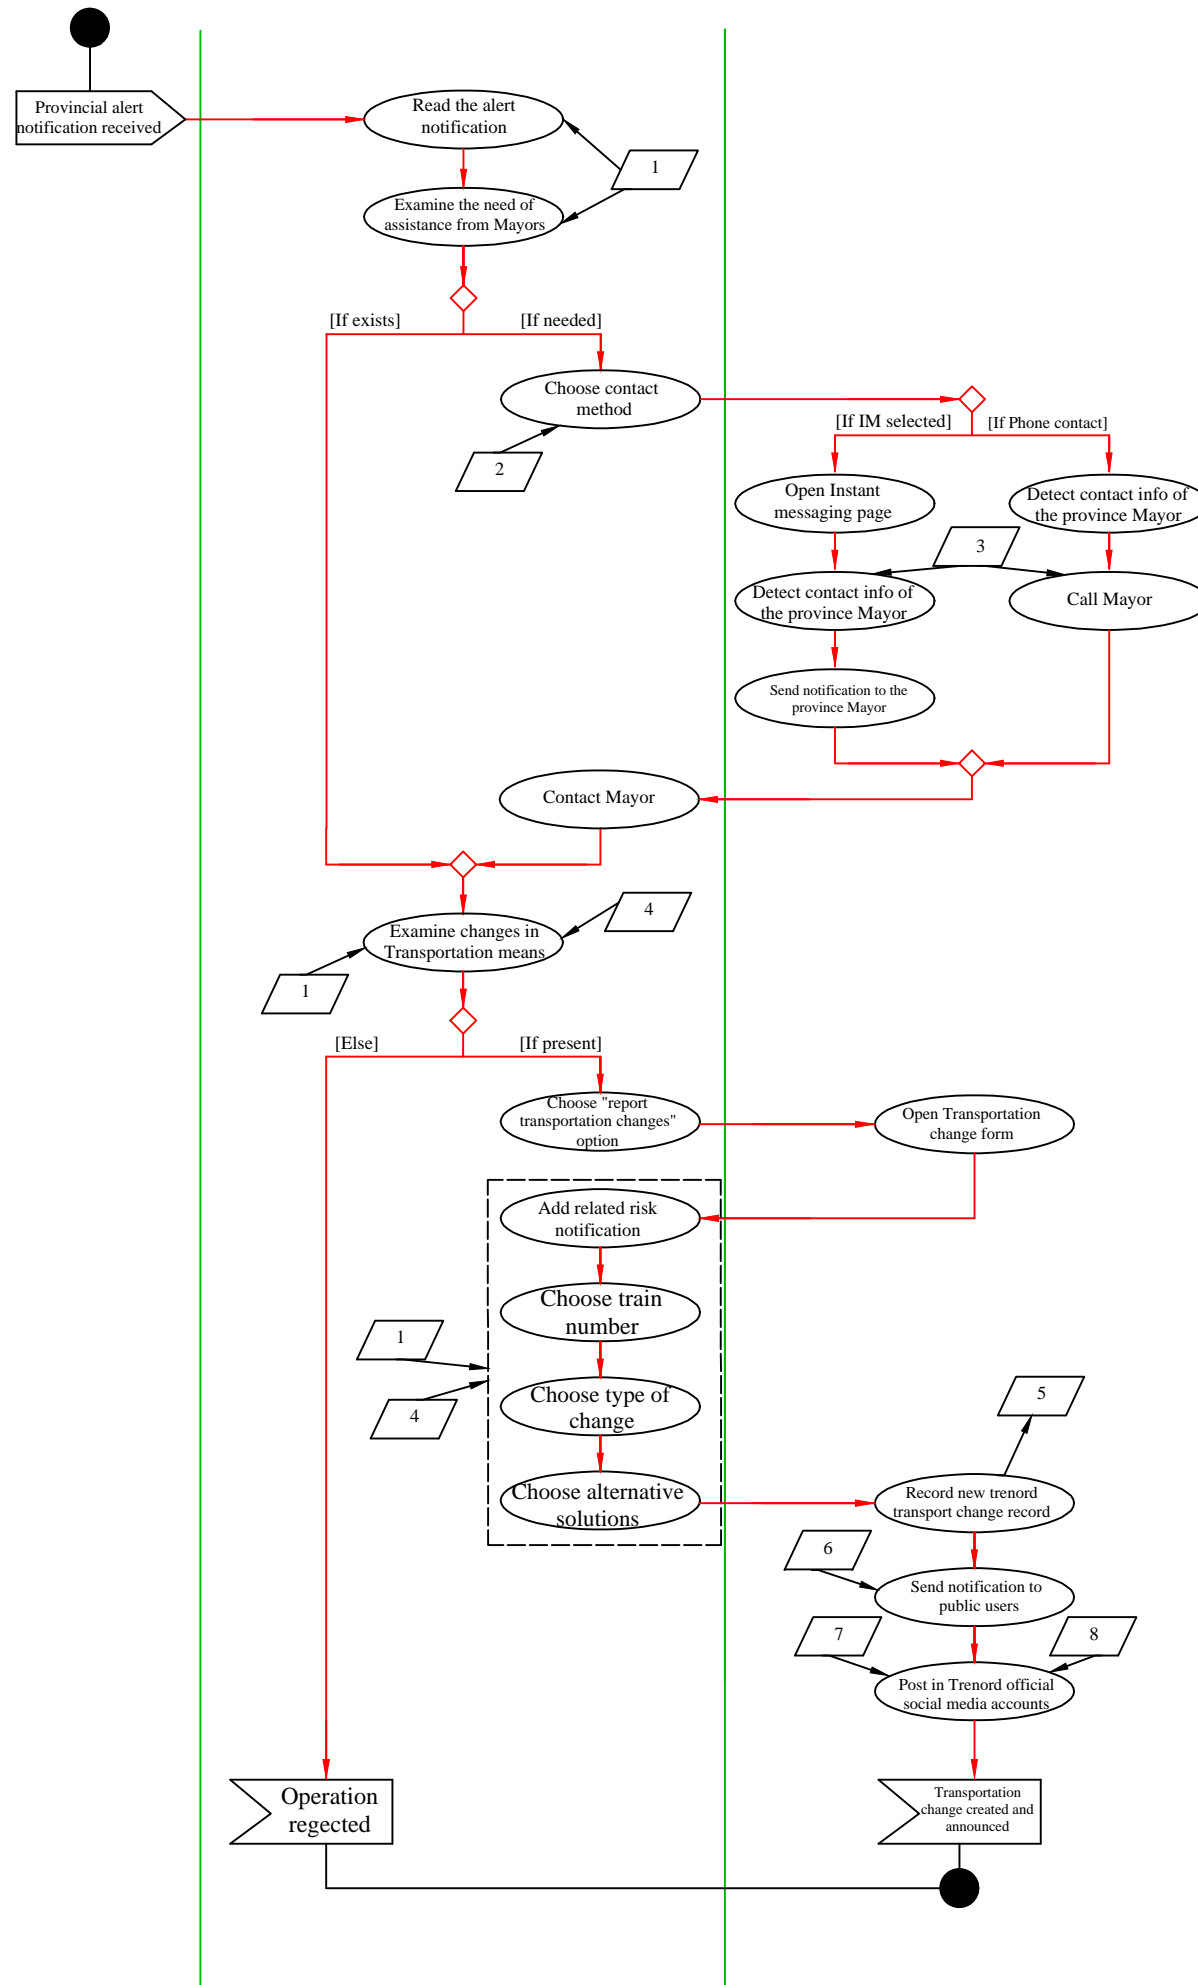

Input/Output data		
Number	Description	Input/Output
1	LED - list of available views	Input
2	LED - hazard records database	Input
3	LED - hazard related updates database	Input
4	Hazard related homogeneous map	Input

LED

Mayors

Input/Output data		
Number	Description	Input/Output
1	LED hazard updates database - updated homogenous maps	Input
2	List of provinces within the hazard related homogenous map	Input
3	List of Mayors contact info database - LED	Input
4	List of possible contact methods - LED	Input

Regione Lombardia - Civil protection department
Lombardia emergency disseminator app (LED)
Activity Diagram 3.1 - New provincial alert notification and announcement

Input/Output data		
Number	Description	Input/Output
1	LED - Provincial risk notification map	Input
2	LED - List of possible contact methods	Input
3	List of Mayors contact info database	output
4	ATM - List of transportation means database	Input
5	LED - ATM transportation change notification database	Output
6	LED - Public users database	input
7	LED - Transportation companies official facebook account database	input
8	LED - Transportation companies official Twitter account database	input

Trenord

LED

Input/Output data		
Number	Description	Input/Output
1	LED - Provincial risk notification map	Input
2	LED - List of possible contact methods	Input
3	List of Mayors contact info database	output
4	Trenord - List of transportation means database	Input
5	LED - Trenord transportation change notification database	Output
6	LED - Public users database	input
7	LED - Transportation companies official facebook account database	input
8	LED - Transportation companies official Twitter account database	input