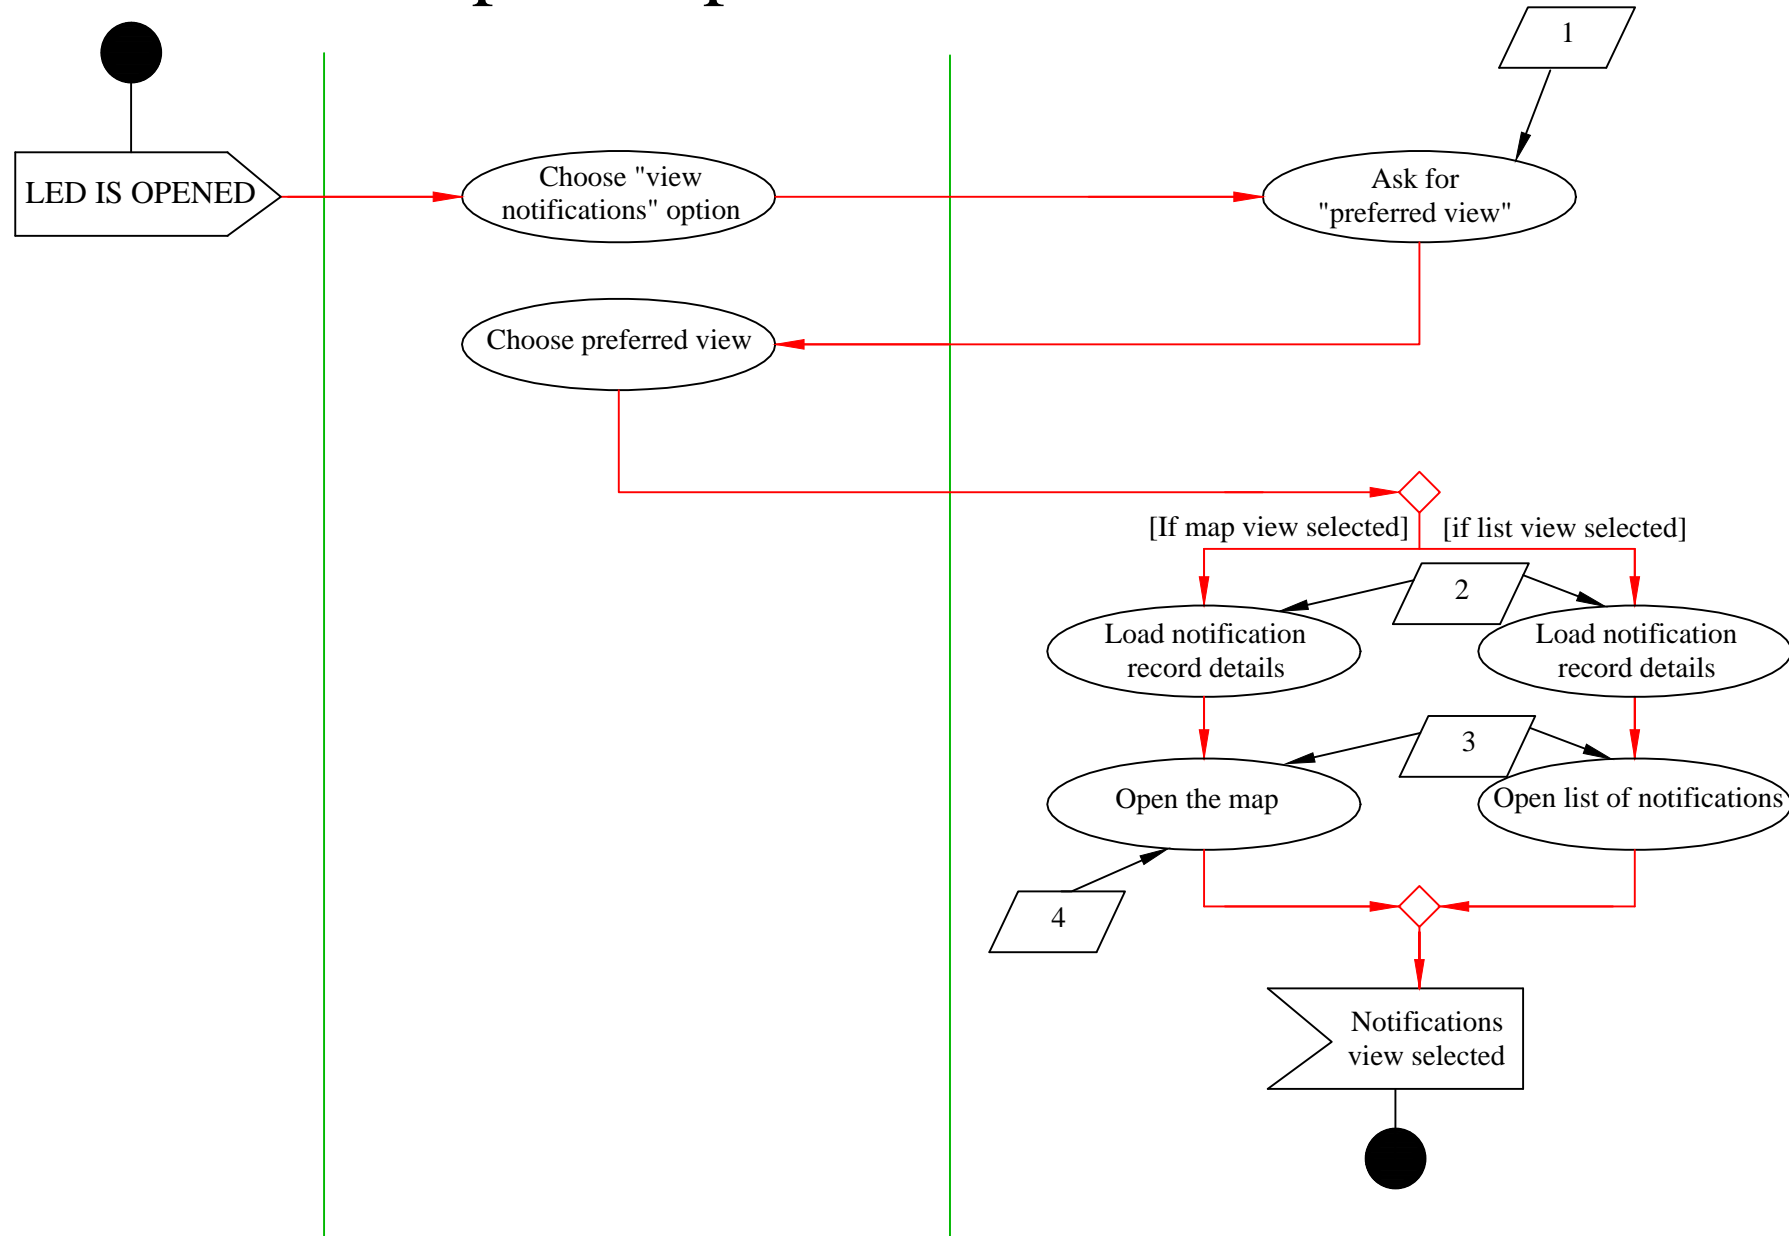

Input/Output data		
Number	Description	Input/Output
1	LED - list of available views	Input
2	LED - hazard records database	Input
3	LED - hazard related updates database	Input
4	Hazard related homogeneous map	Input

Regione Lombardia - Civil protection department
Lombardia emergency disseminator app (LED)
Activity Diagram 1.1 - selected hazard preferred view
- Mayors

Transportation companies/public

LED

Input/Output data		
Number	Description	Input/Output
1	LED - list of available views	Input
2	LED - Provincial risk notifications database	Input
3	LED - Provincial risk notifications database	Input
4	Google maps	Input

LED

Input/Output data		
Number	Description	Input/Output
1	List of Lombardia risks	Input
2	Notification of adverse weather conditions - ARPA	Input
3	Regione Lombardia criticality report	Input
4	List of hazard database	Output
5	hazart-related Lombardia homogenous map	Input
6	Google maps	Input
7	List of hazard updates database	Ouput
8	Hazard related Thresholds - ARPA	Input
9	Regione Lombardia unified criticality levels	Input

Trenord

LED

Input/Output data		
Number	Description	Input/Output
1	LED - Provincial risk notification map	Input
2	LED - List of possible contact methods	Input
3	List of Mayors contact info database	output
4	Trenord - List of transportation means database	Input
5	LED - Trenord transportation change notification database	Output
6	LED - Public users database	input
7	LED - Transportation companies official facebook account database	input
8	LED - Transportation companies official Twitter account database	input