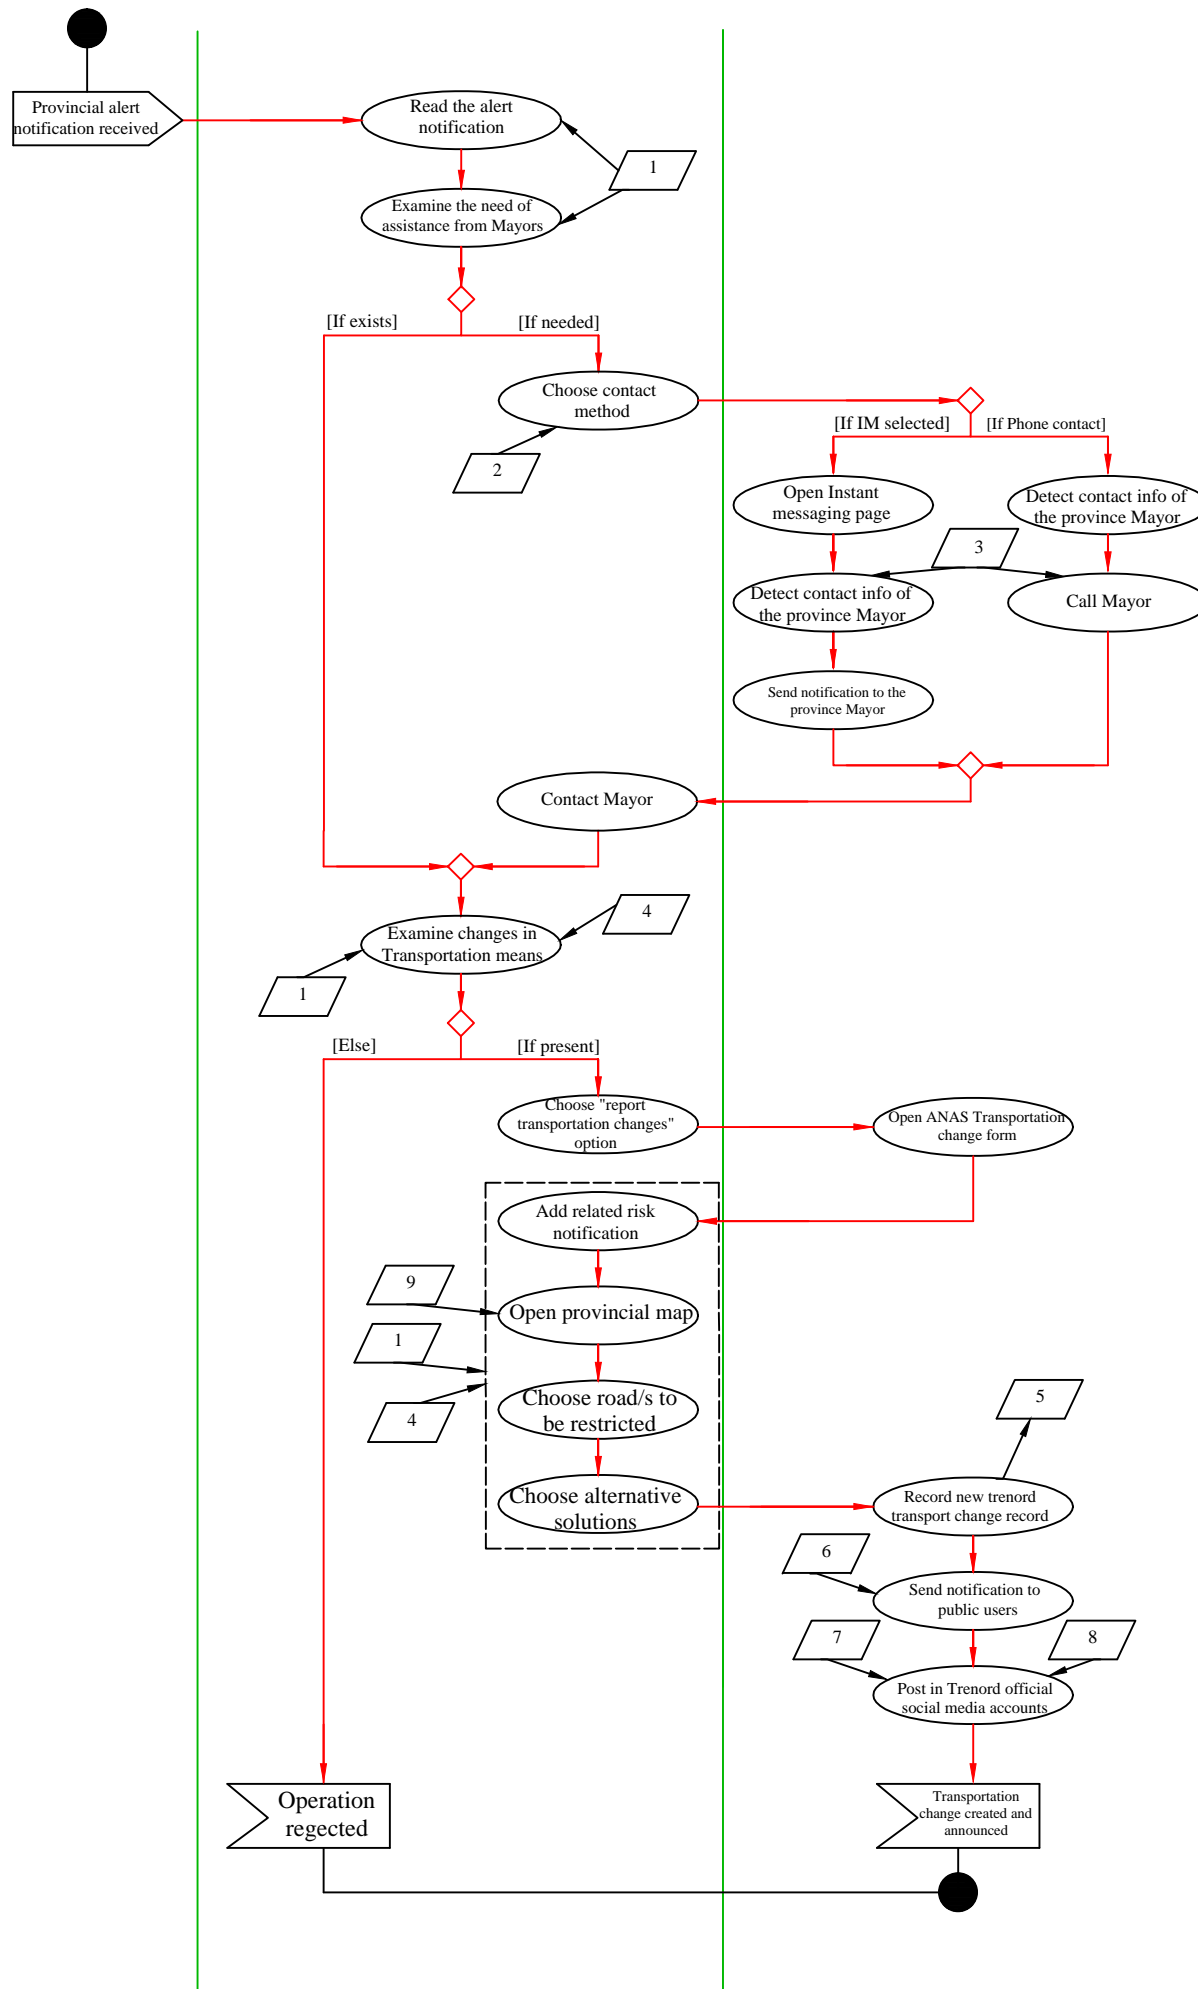

Input/Output data		
Number	Description	Input/Output
1	LED - list of available views	Input
2	LED - hazard records database	Input
3	LED - hazard related updates database	Input
4	Hazard related homogeneous map	Input

LED

Mayors

Input/Output data		
Number	Description	Input/Output
1	LED hazard updates database - updated homogenous maps	Input
2	List of provinces within the hazard related homogenous map	Input
3	List of Mayors contact info database - LED	Input
4	List of possible contact methods - LED	Input

Trenord

LED

Input/Output data		
Number	Description	Input/Output
1	LED - Provincial risk notification map	Input
2	LED - List of possible contact methods	Input
3	List of Mayors contact info database	output
4	Trenord - List of transportation means database	Input
5	LED - Trenord transportation change notification database	Output
6	LED - Public users database	input
7	LED - Transportation companies official facebook account database	input
8	LED - Transportation companies official Twitter account database	input

ANAS

LED

Input/Output data		
Number	Description	Input/Output
1	LED - Provincial risk notification map	Input
2	LED - List of possible contact methods	Input
3	List of Mayors contact info database	output
4	Trenord - List of transportation means database	Input
5	LED - Trenord transportation change notification database	Output
6	LED - Public users database	input
7	LED - Transportation companies official facebook account database	input
8	LED - Transportation companies official Twitter account database	input
9	Google maps	Input