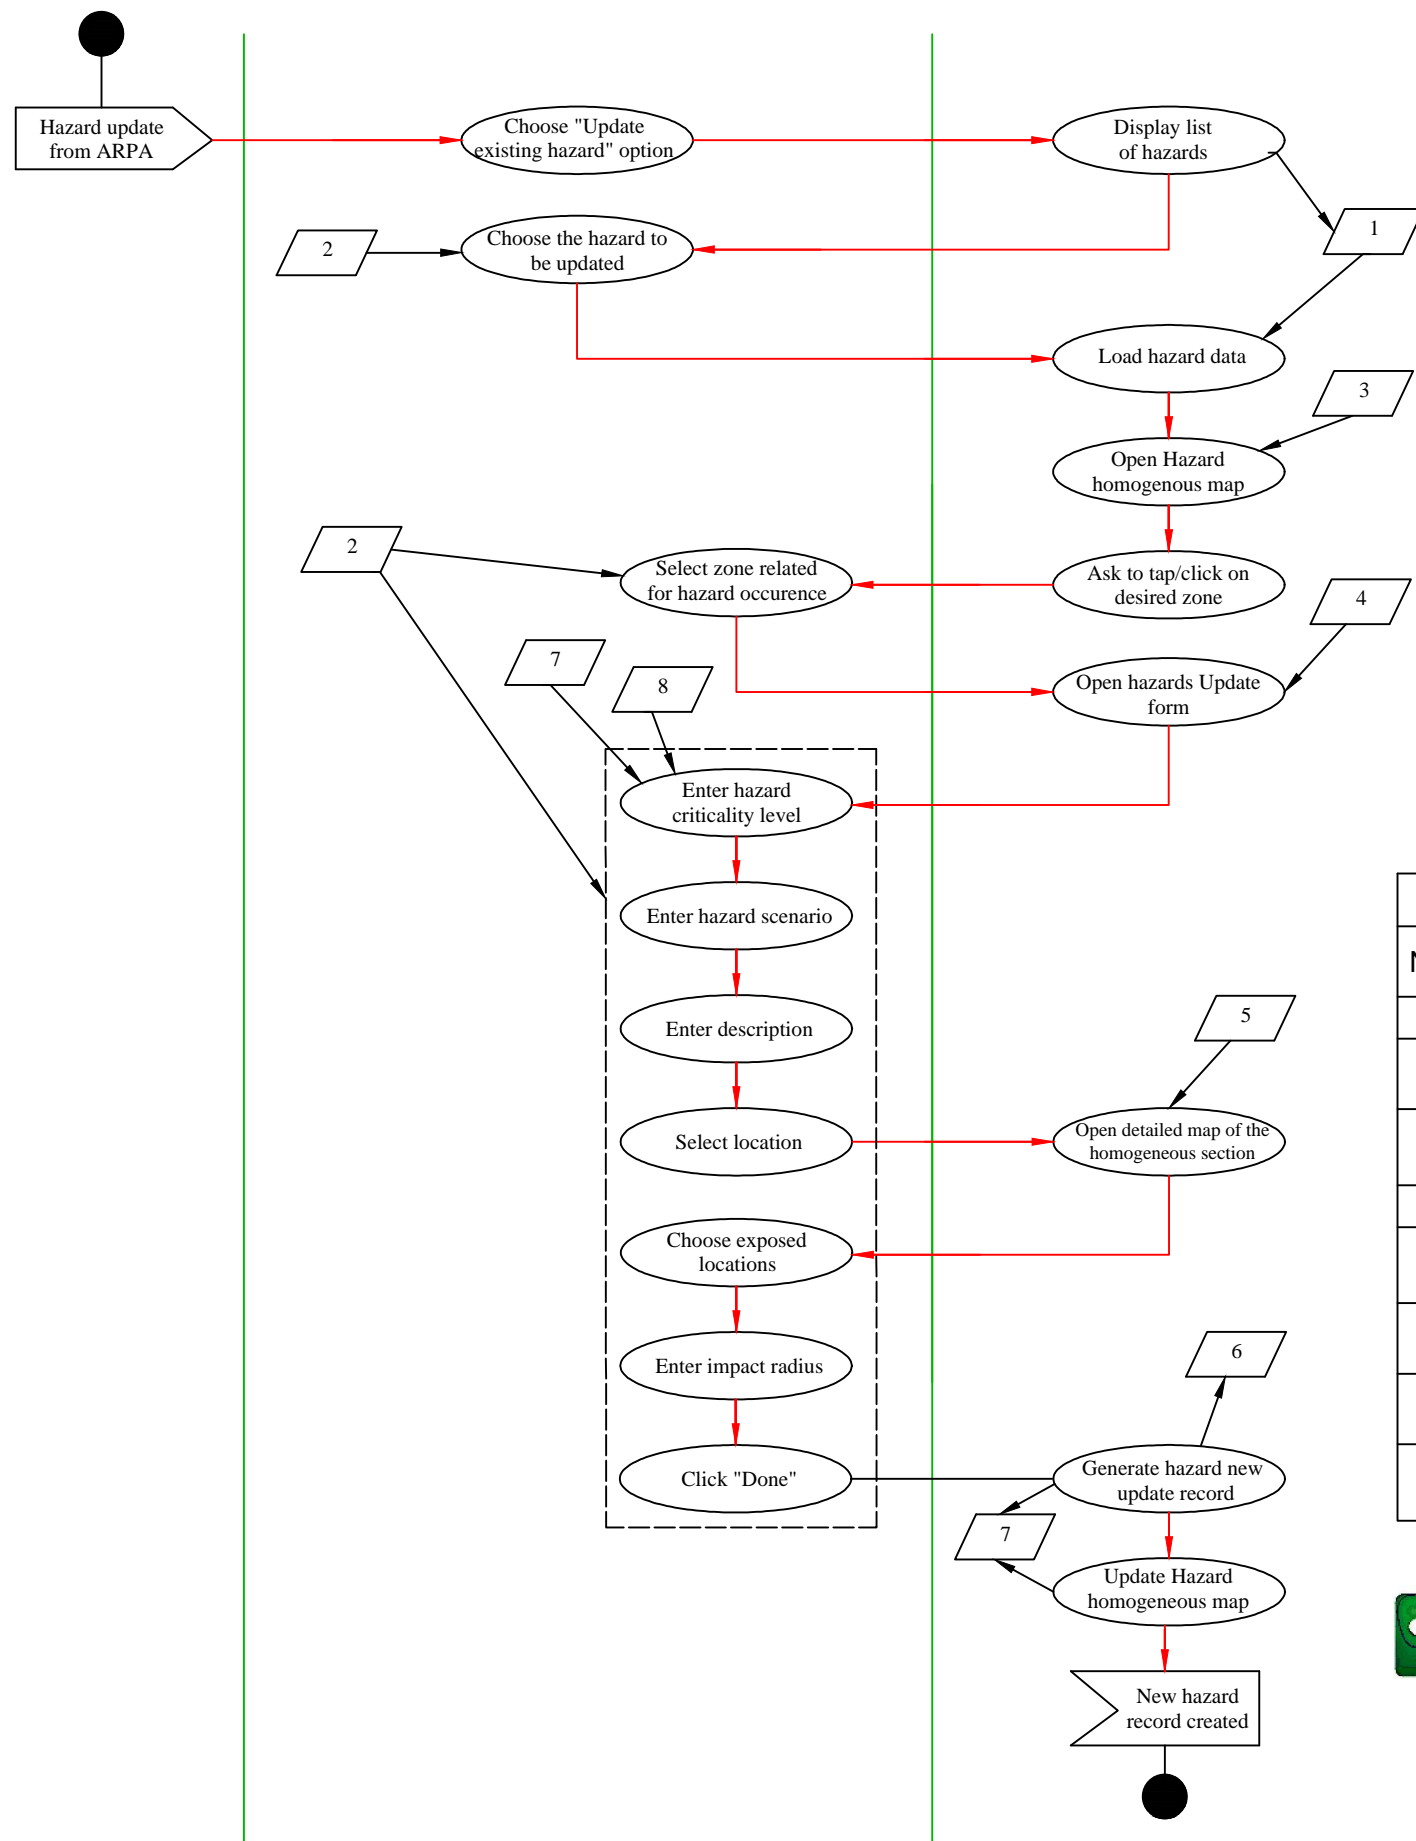

Regione Lombardia

Mayors

Input/Output data		
Number	Description	Input/Output
1	LED list of hazards database	Input
2	Notification of adverse weather conditions - ARPA	Input
3	hazar-related Lombardia homogeneous map	Input
4	Regione Lombardia criticality report	Input
5	Google maps	Input
6	List of hazard updates database	Ouput
7	Hazard related thresholds - ARPA	Input
8	Regione Lombardia unified criticality levels	Input