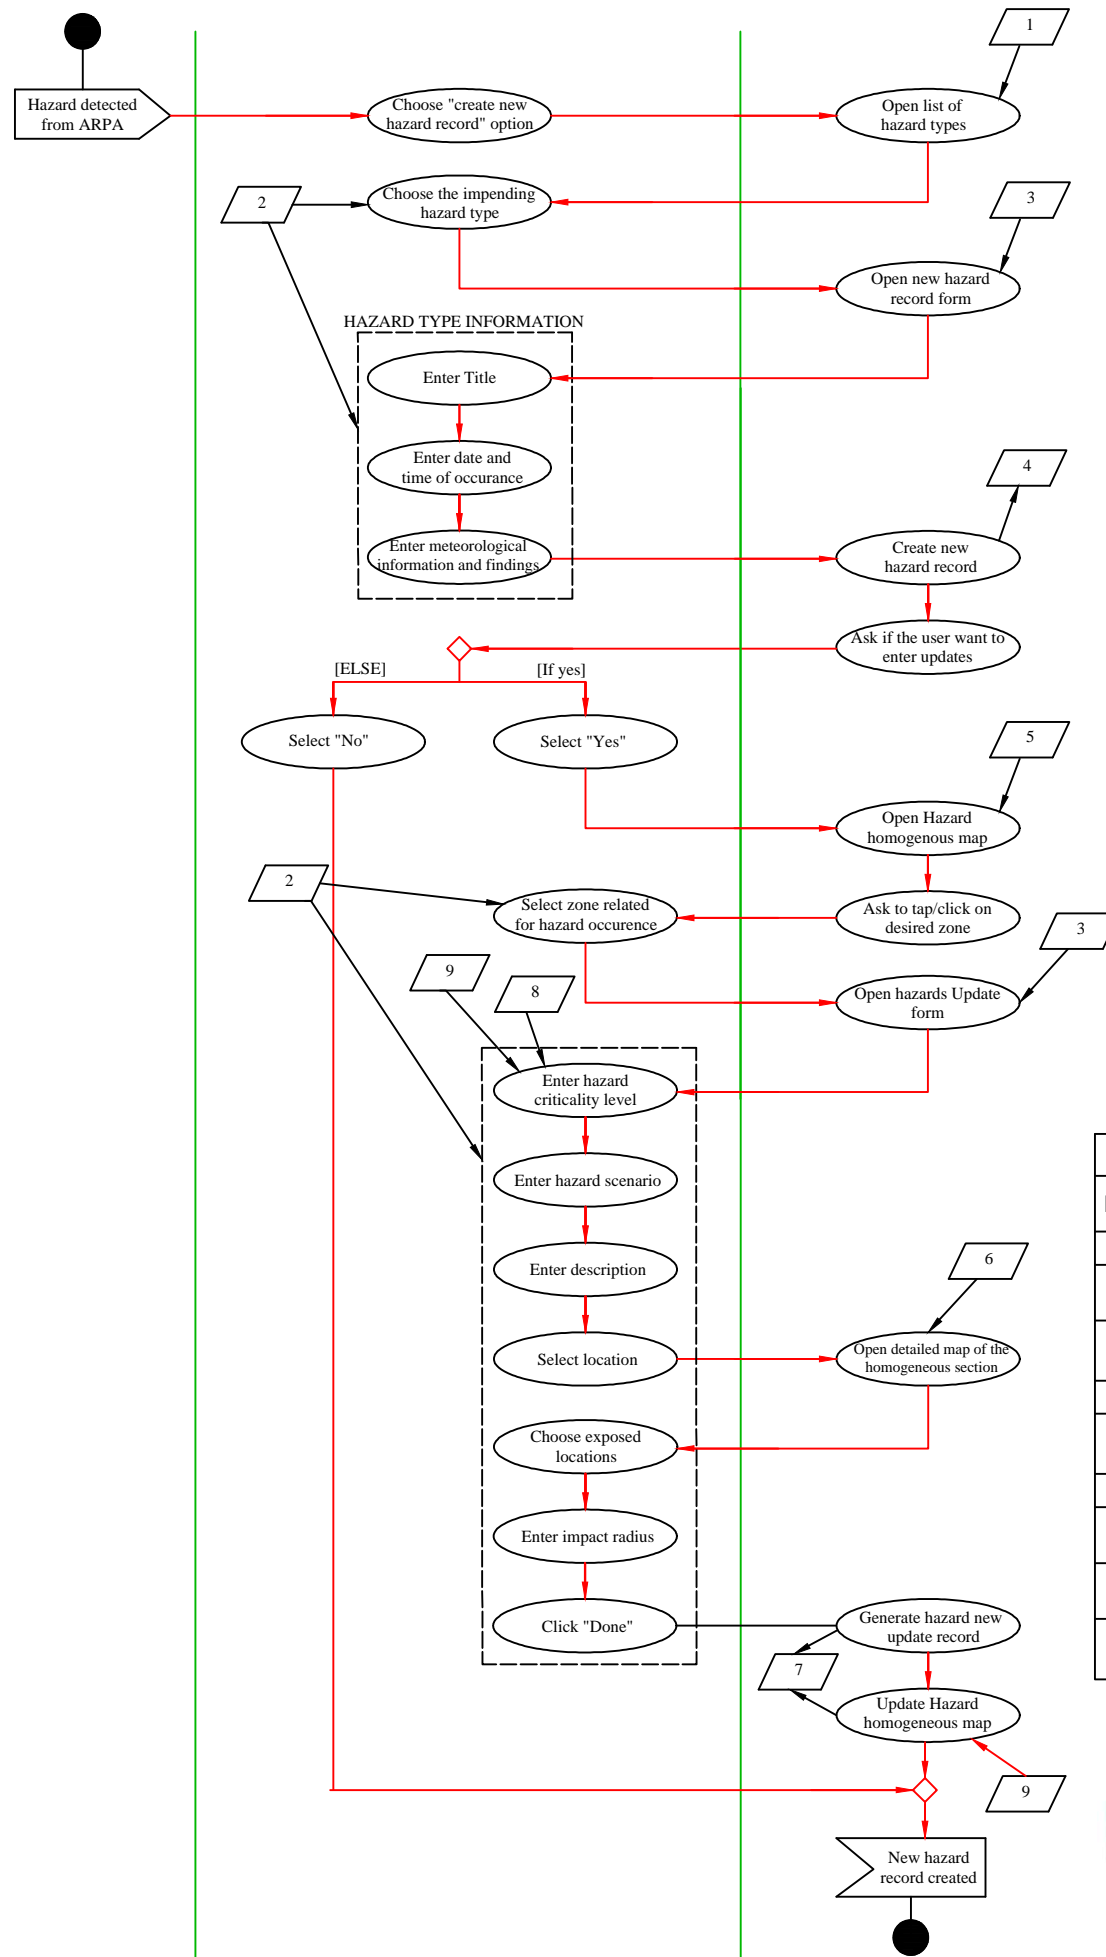

Input/Output data		
Number	Description	Input/Output
1	LED - list of available views	Input
2	LED - hazard records database	Input
3	LED - hazard related updates database	Input
4	Hazard related homogeneous map	Input

Regione Lombardia - Civil protection department
Lombardia emergency disseminator app (LED)
Activity Diagram 1.1 - selected hazard preferred view
- Mayors

Transportation companies/public

LED

Input/Output data		
Number	Description	Input/Output
1	LED - list of available views	Input
2	LED - Provincial risk notifications database	Input
3	LED - Provincial risk notifications database	Input
4	Google maps	Input

LED

Input/Output data		
Number	Description	Input/Output
1	List of Lombardia risks	Input
2	Notification of adverse weather conditions - ARPA	Input
3	Regione Lombardia criticality report	Input
4	List of hazard database	Output
5	hazart-related Lombardia homogenous map	Input
6	Google maps	Input
7	List of hazard updates database	Ouput
8	Hazard related Thresholds - ARPA	Input
9	Regione Lombardia unified criticality levels	Input

Trenord

LED

Input/Output data		
Number	Description	Input/Output
1	LED - Provincial risk notification map	Input
2	LED - List of possible contact methods	Input
3	List of Mayors contact info database	output
4	Trenord - List of transportation means database	Input
5	LED - Trenord transportation change notification database	Output
6	LED - Public users database	input
7	LED - Transportation companies official facebook account database	input
8	LED - Transportation companies official Twitter account database	input