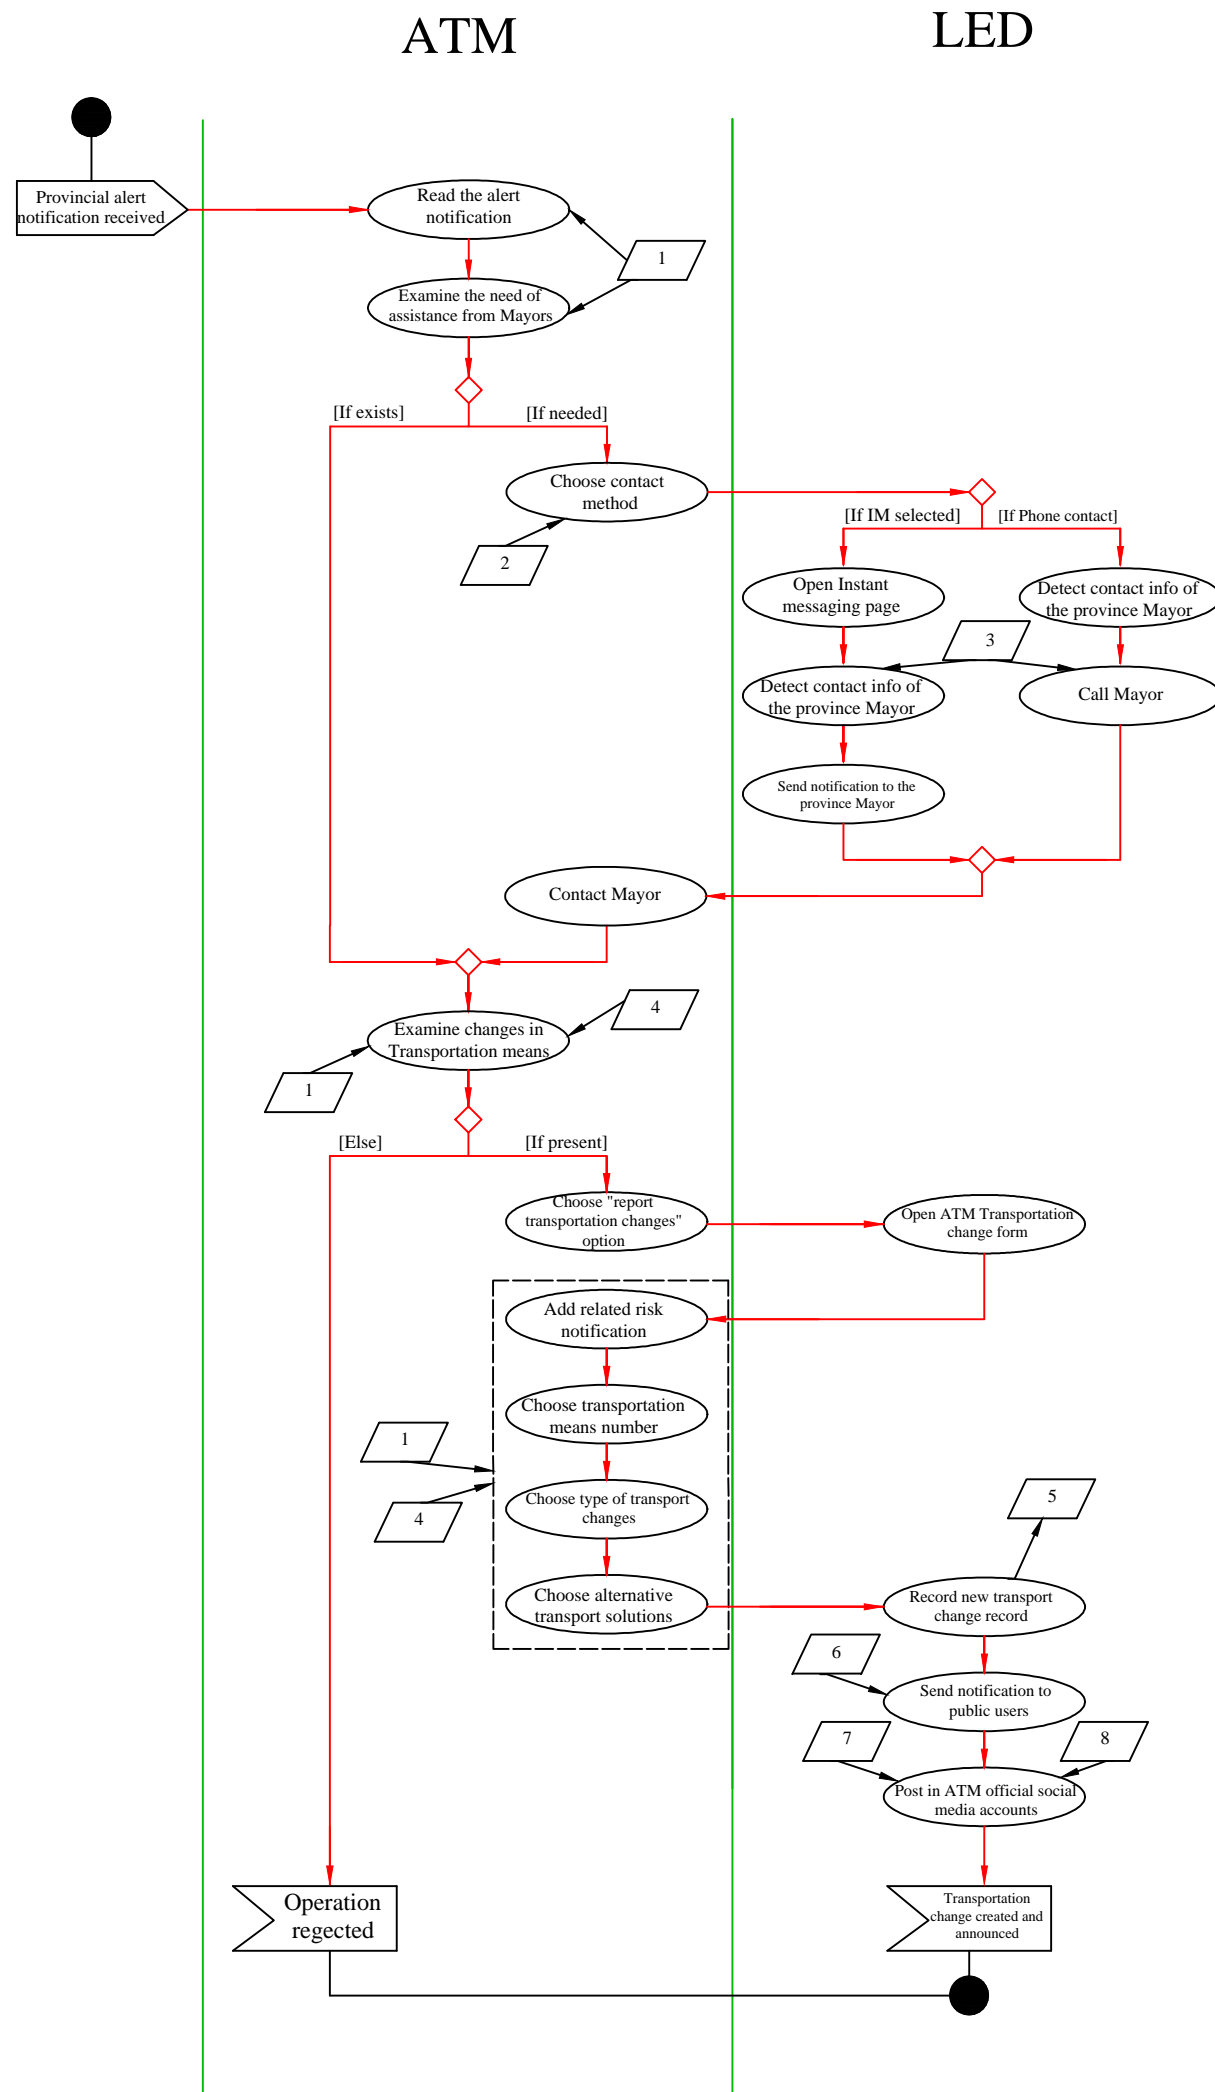

Input/Output data		
Number	Description	Input/Output
1	LED - Provincial risk notification map	Input
2	LED - List of possible contact methods	Input
3	List of Mayors contact info database	output
4	ATM - List of transportation means database	Input
5	LED - ATM transportation change notification database	Output
6	LED - Public users database	input
7	LED - Transportation companies official facebook account database	input
8	LED - Transportation companies official Twitter account database	input