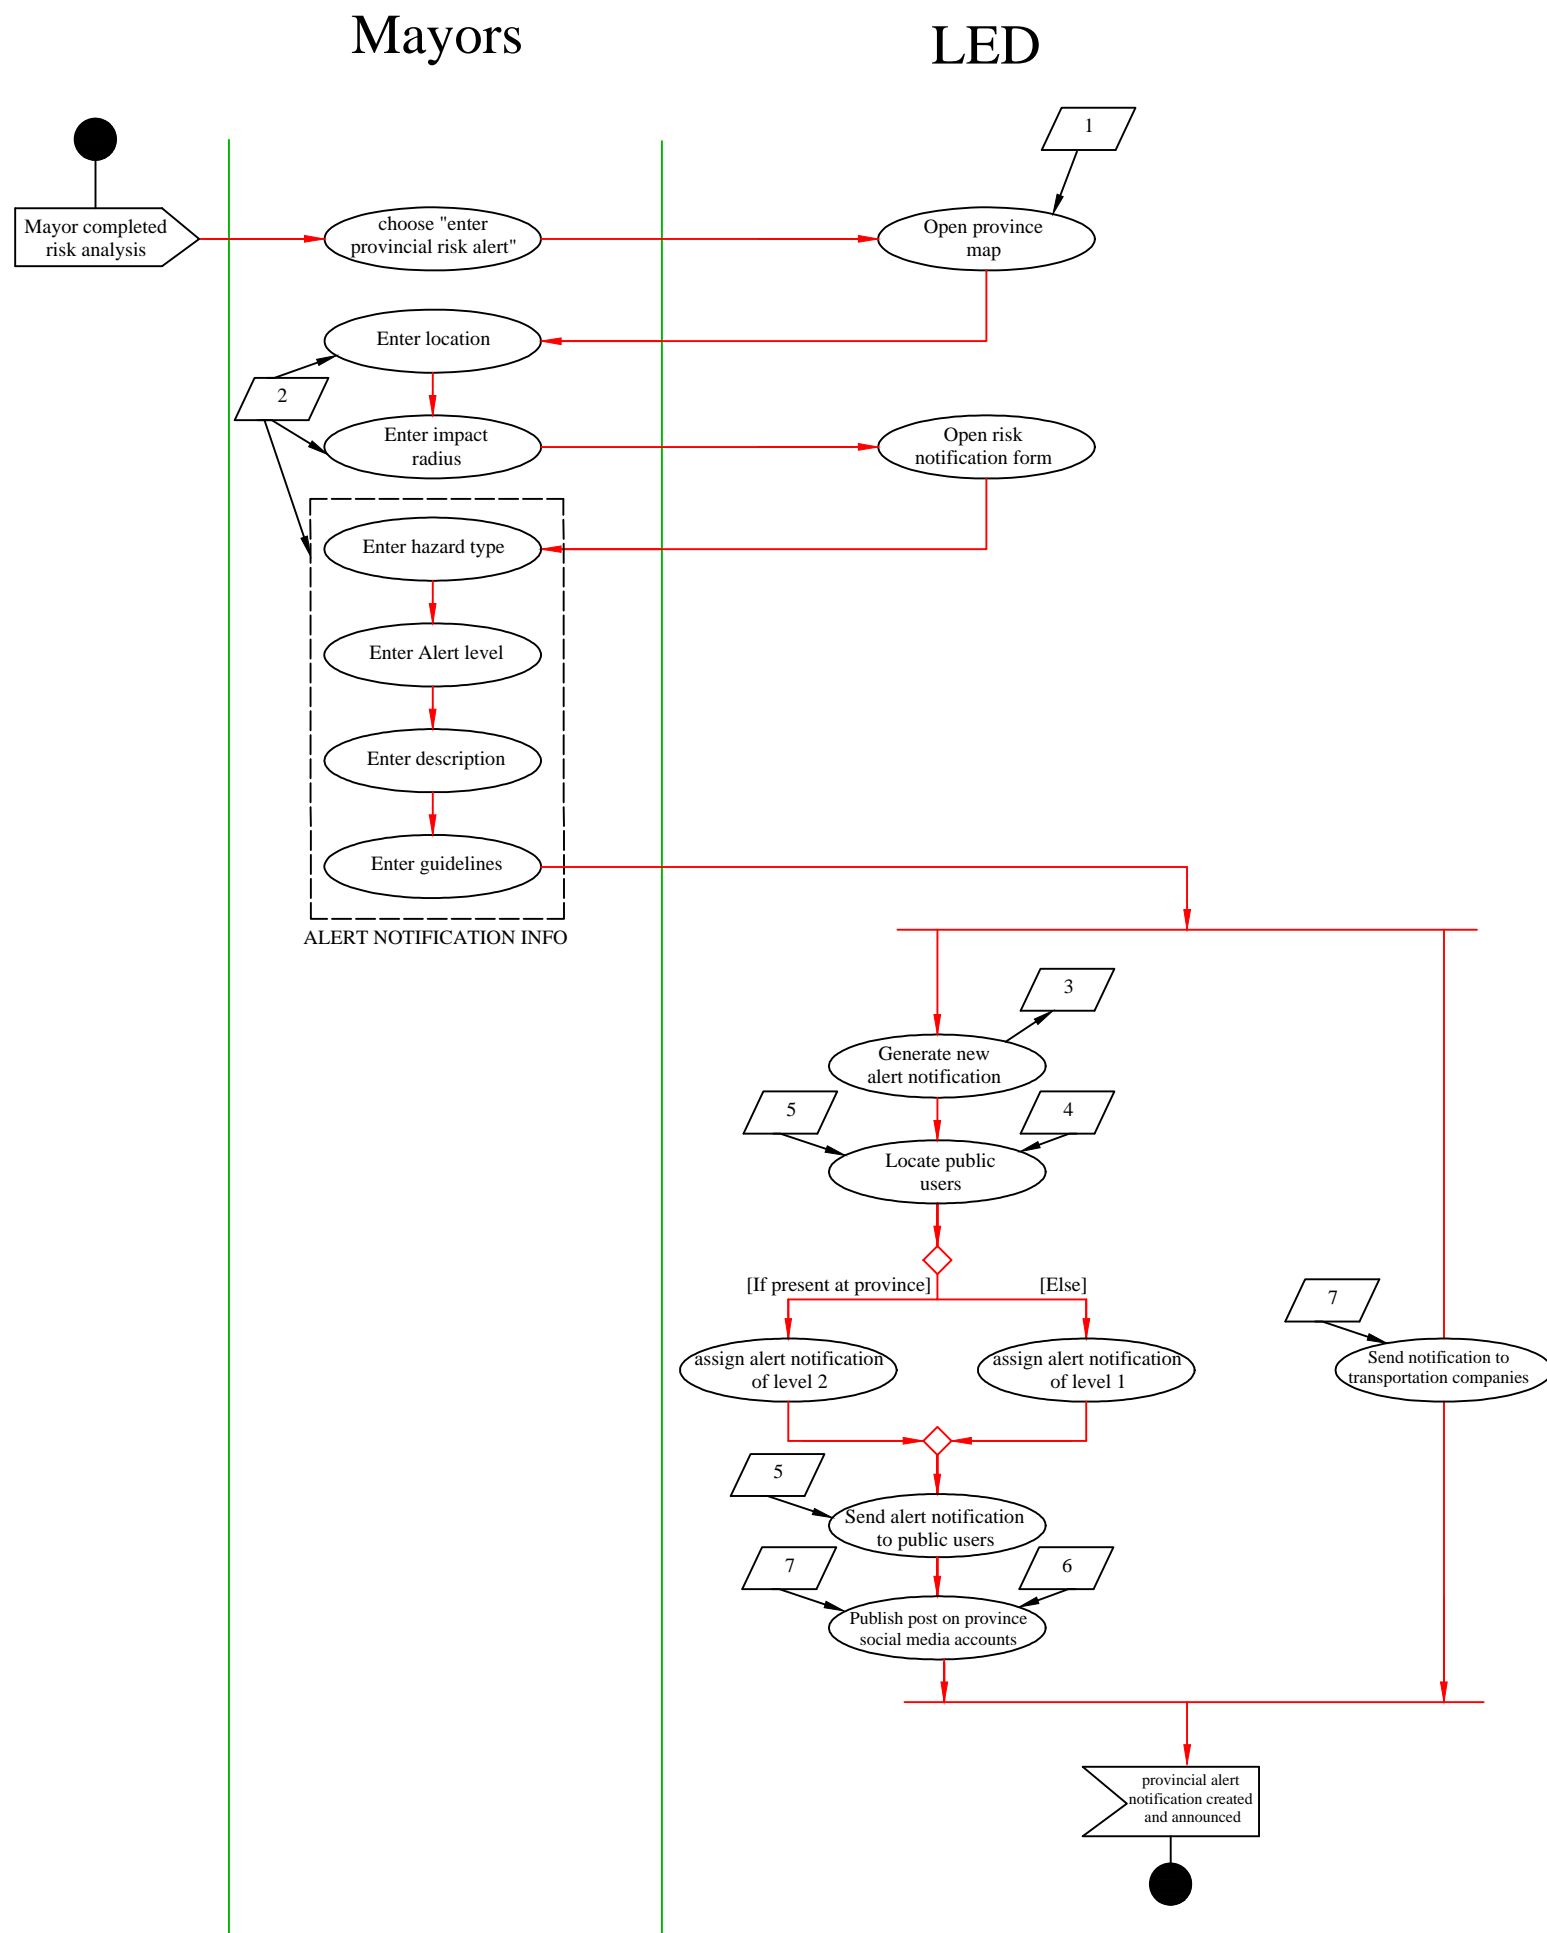

LED

Input/Output data		
Number	Description	Input/Output
1	List of Lombardia risks	Input
2	Notification of adverse weather conditions - ARPA	Input
3	Regione Lombardia criticality report	Input
4	List of hazard database	Output
5	hazart-related Lombardia homogenous map	Input
6	Google maps	Input
7	List of hazard updates database	Ouput
8	Hazard related Thresholds - ARPA	Input
9	Regione Lombardia unified criticality levels	Input

Regione Lombardia

Mayors

Input/Output data		
Number	Description	Input/Output
1	LED list of hazards database	Input
2	Notification of adverse weather conditions - ARPA	Input
3	hazar-related Lombardia homogeneous map	Input
4	Regione Lombardia criticality report	Input
5	Google maps	Input
6	List of hazard updates database	Ouput
7	Hazard related thresholds - ARPA	Input
8	Regione Lombardia unified criticality levels	Input

LED

Mayors

Input/Output data		
Number	Description	Input/Output
1	LED hazard updates database - updated homogenous maps	Input
2	List of provinces within the hazard related homogenous map	Input
3	List of Mayors contact info database - LED	Input
4	List of possible contact methods - LED	Input

Trenord

LED

Input/Output data		
Number	Description	Input/Output
1	LED - Provincial risk notification map	Input
2	LED - List of possible contact methods	Input
3	List of Mayors contact info database	output
4	Trenord - List of transportation means database	Input
5	LED - Trenord transportation change notification database	Output
6	LED - Public users database	input
7	LED - Transportation companies official facebook account database	input
8	LED - Transportation companies official Twitter account database	input