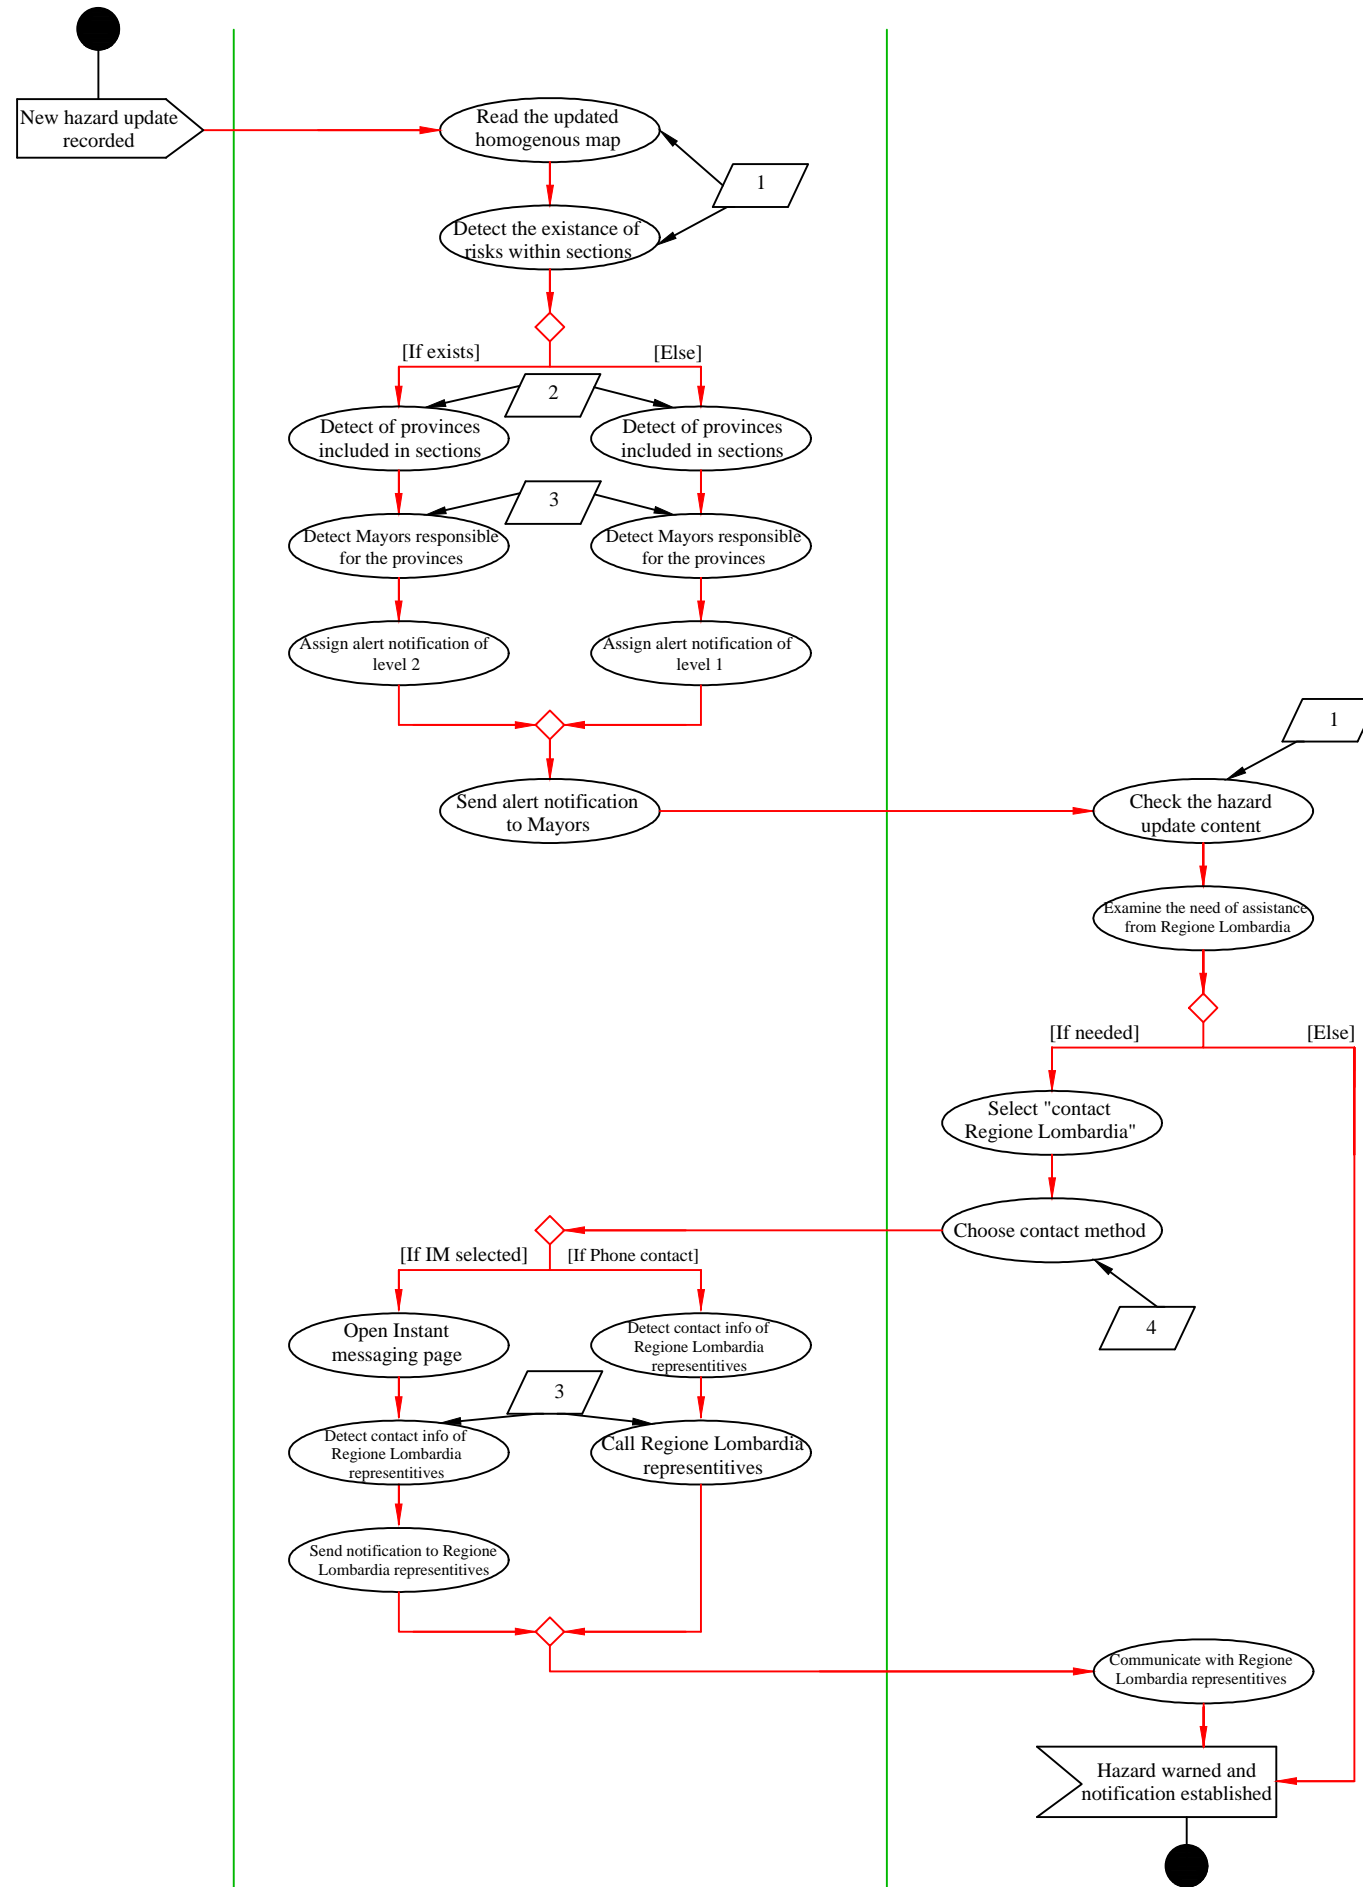

LED

Input/Output data		
Number	Description	Input/Output
1	List of Lombardia risks	Input
2	Notification of adverse weather conditions - ARPA	Input
3	Regione Lombardia criticality report	Input
4	List of hazard database	Output
5	hazart-related Lombardia homogenous map	Input
6	Google maps	Input
7	List of hazard updates database	Ouput
8	Hazard related Thresholds - ARPA	Input
9	Regione Lombardia unified criticality levels	Input

Regione Lombardia

Mayors

Input/Output data		
Number	Description	Input/Output
1	LED list of hazards database	Input
2	Notification of adverse weather conditions - ARPA	Input
3	hazar-related Lombardia homogeneous map	Input
4	Regione Lombardia criticality report	Input
5	Google maps	Input
6	List of hazard updates database	Ouput
7	Hazard related thresholds - ARPA	Input
8	Regione Lombardia unified criticality levels	Input

LED

Mayors

Input/Output data		
Number	Description	Input/Output
1	LED hazard updates database - updated homogenous maps	Input
2	List of provinces within the hazard related homogenous map	Input
3	List of Mayors contact info database - LED	Input
4	List of possible contact methods - LED	Input

Trenord

LED

Input/Output data		
Number	Description	Input/Output
1	LED - Provincial risk notification map	Input
2	LED - List of possible contact methods	Input
3	List of Mayors contact info database	output
4	Trenord - List of transportation means database	Input
5	LED - Trenord transportation change notification database	Output
6	LED - Public users database	input
7	LED - Transportation companies official facebook account database	input
8	LED - Transportation companies official Twitter account database	input