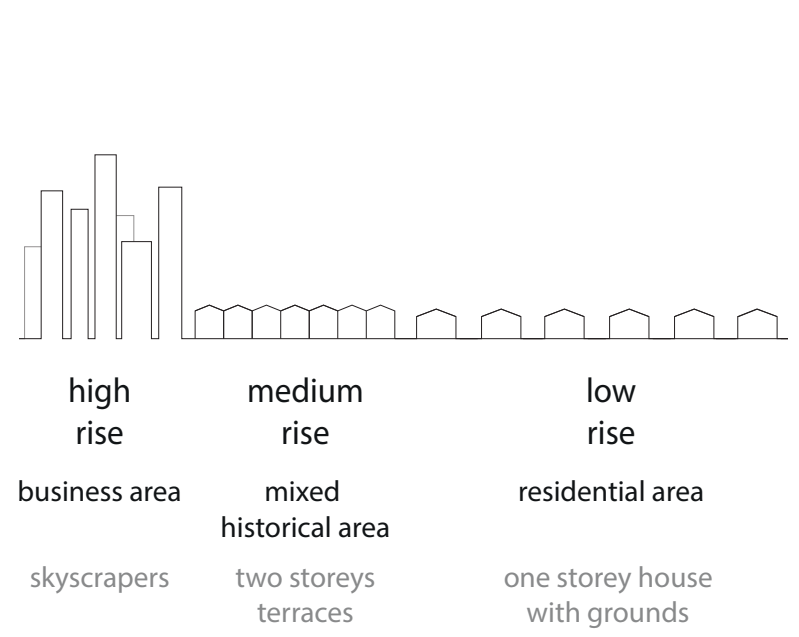

HIGH DENSITY TERRACE

LOCATION

Sydney	33° 55' south 151° 17' east	07:00 PM	21 december Summer solstice
Milan Italy	45° 28' north 9° 1' east	11:00 AM	21 december Winter solstice
	16 582 km	20 H 45	
Casablanca Morocco	33° 35' north 7° 36' west		

CLIMATE

Sydney	132 mm/month max 68 mm/month min 1 211 mm/year	222 sunny days/ year	temperature	26°C average max December 22°C average annual high 14°C average annual low 9°C average min July

SYDNEY IN NUMBERS

GOVERNMENT

DENSITY

INFRASTRUCTURES

- Train station
- Airport
- Central Business District
- Main centres
- Touristic area
- Project
- Outer roads
- Main roads

INFLUENCES

- Turistic district
- Artistic district
- Beaches and surf districts
- Universities