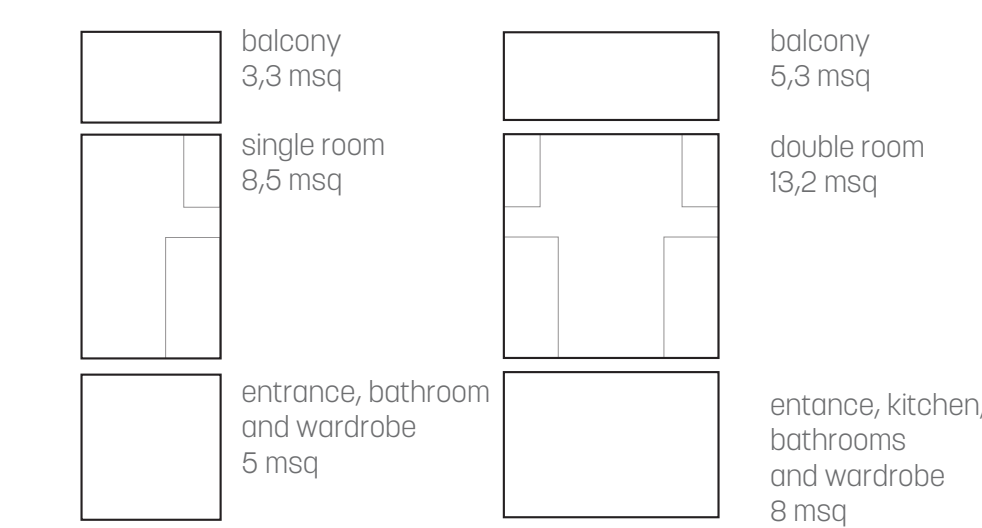

Room configuration

Private fixed area
Single or double rooms

base module

hypothesis

Rooms

Modules

Single room
shared kitchen
private bathroom

Double room
shared kitchen
private bathroom

Triple room
private kitchen
private bathroom

Single room
shared kitchen
private bathroom

Double room
shared kitchen
private bathroom

Camera quintupla
recina condivisa
bagno privato