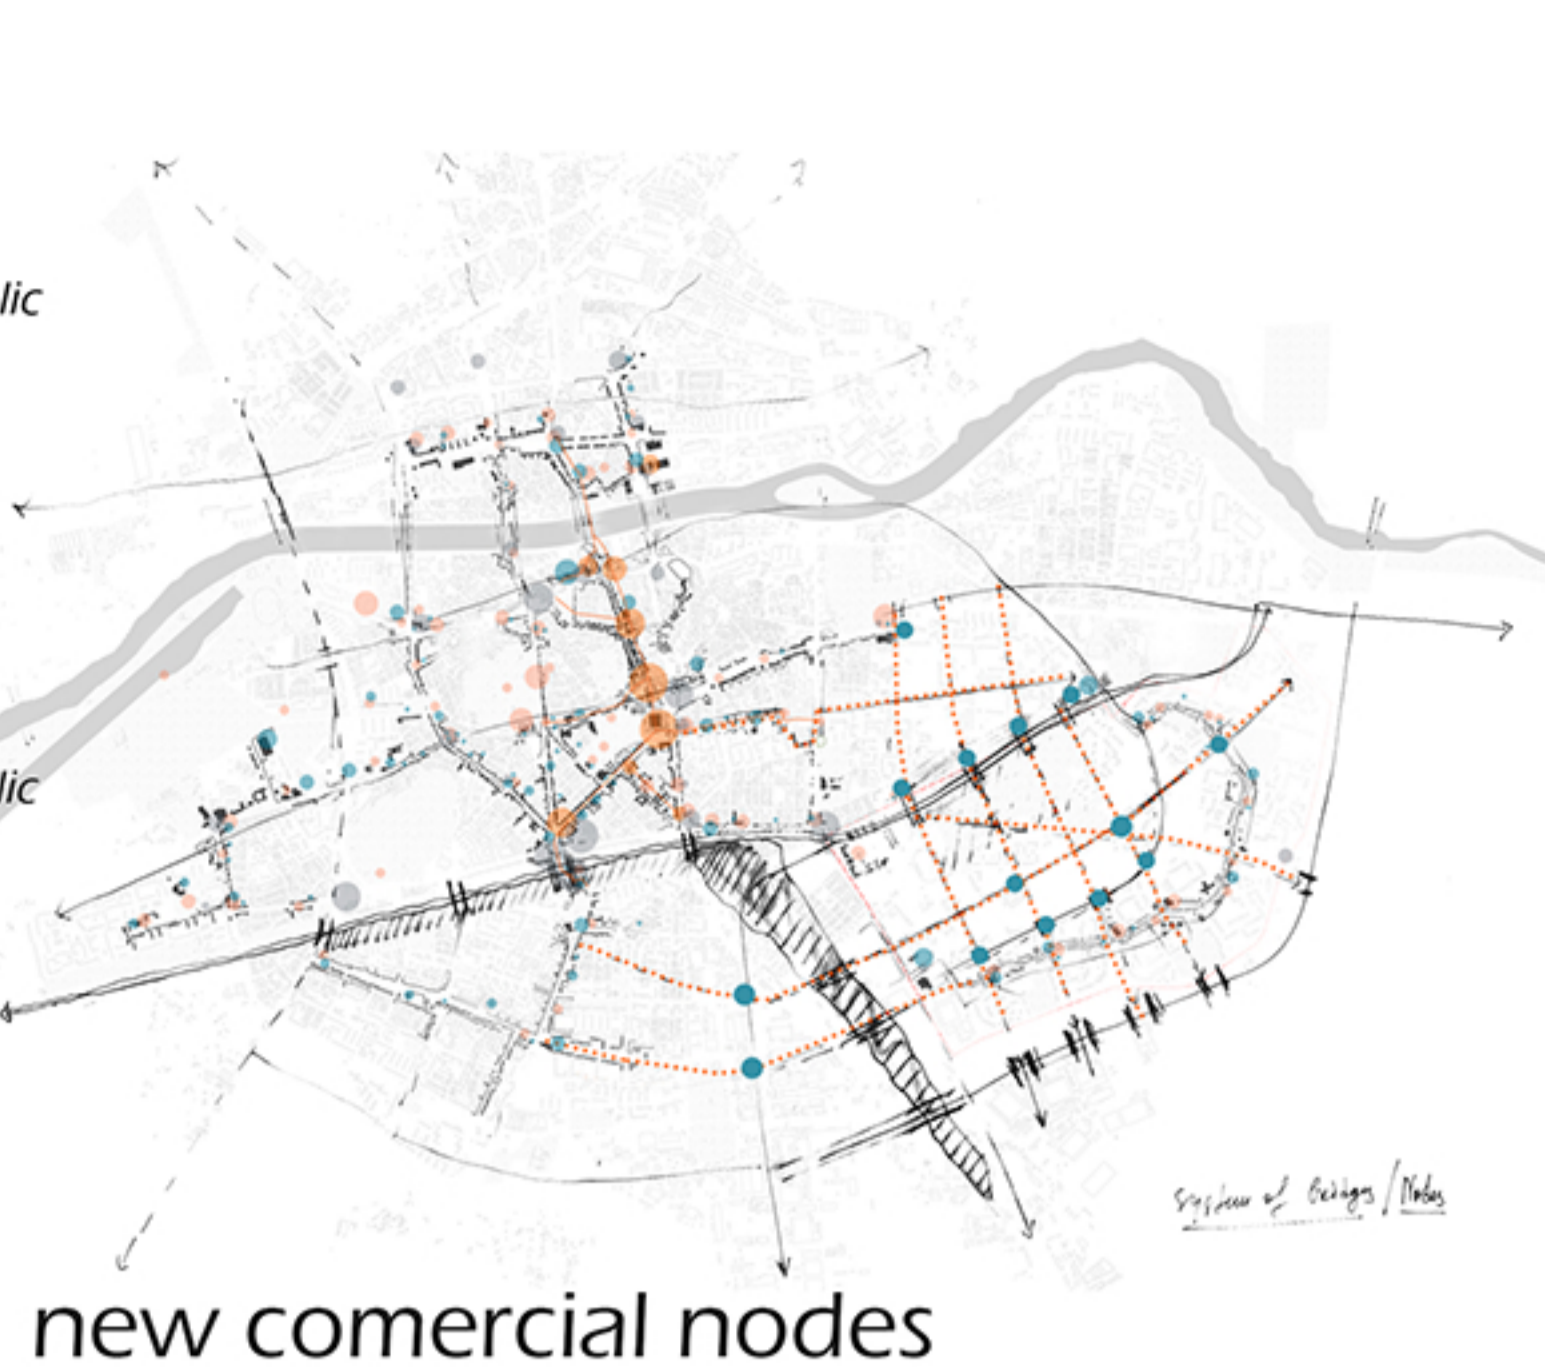

PUBLIC SPACE AND URBAN LANDSCAPE
 RECONNECTION, REGENERATION AND RESTRUCTURING.....
 TRAKIA, PLOVDIV, BULGARIA

city structure

new commercial nodes

new cultural nodes

new green nodes

XXXXXXXXXXXX

XXXXXXXXXXXXXXXXXXXXXXXXXXXX
 XXXXXXXXXXXXXXXXXXXXXXXXXXXX
 XXXXXXXXXXXXXXXXXXXXXXXXXXXX
 XXXXXXXXXXXXXXXXXXXXXXXXXXXX
 XXXXXXXXXXXXXXXXXXXXXXXXXXXX