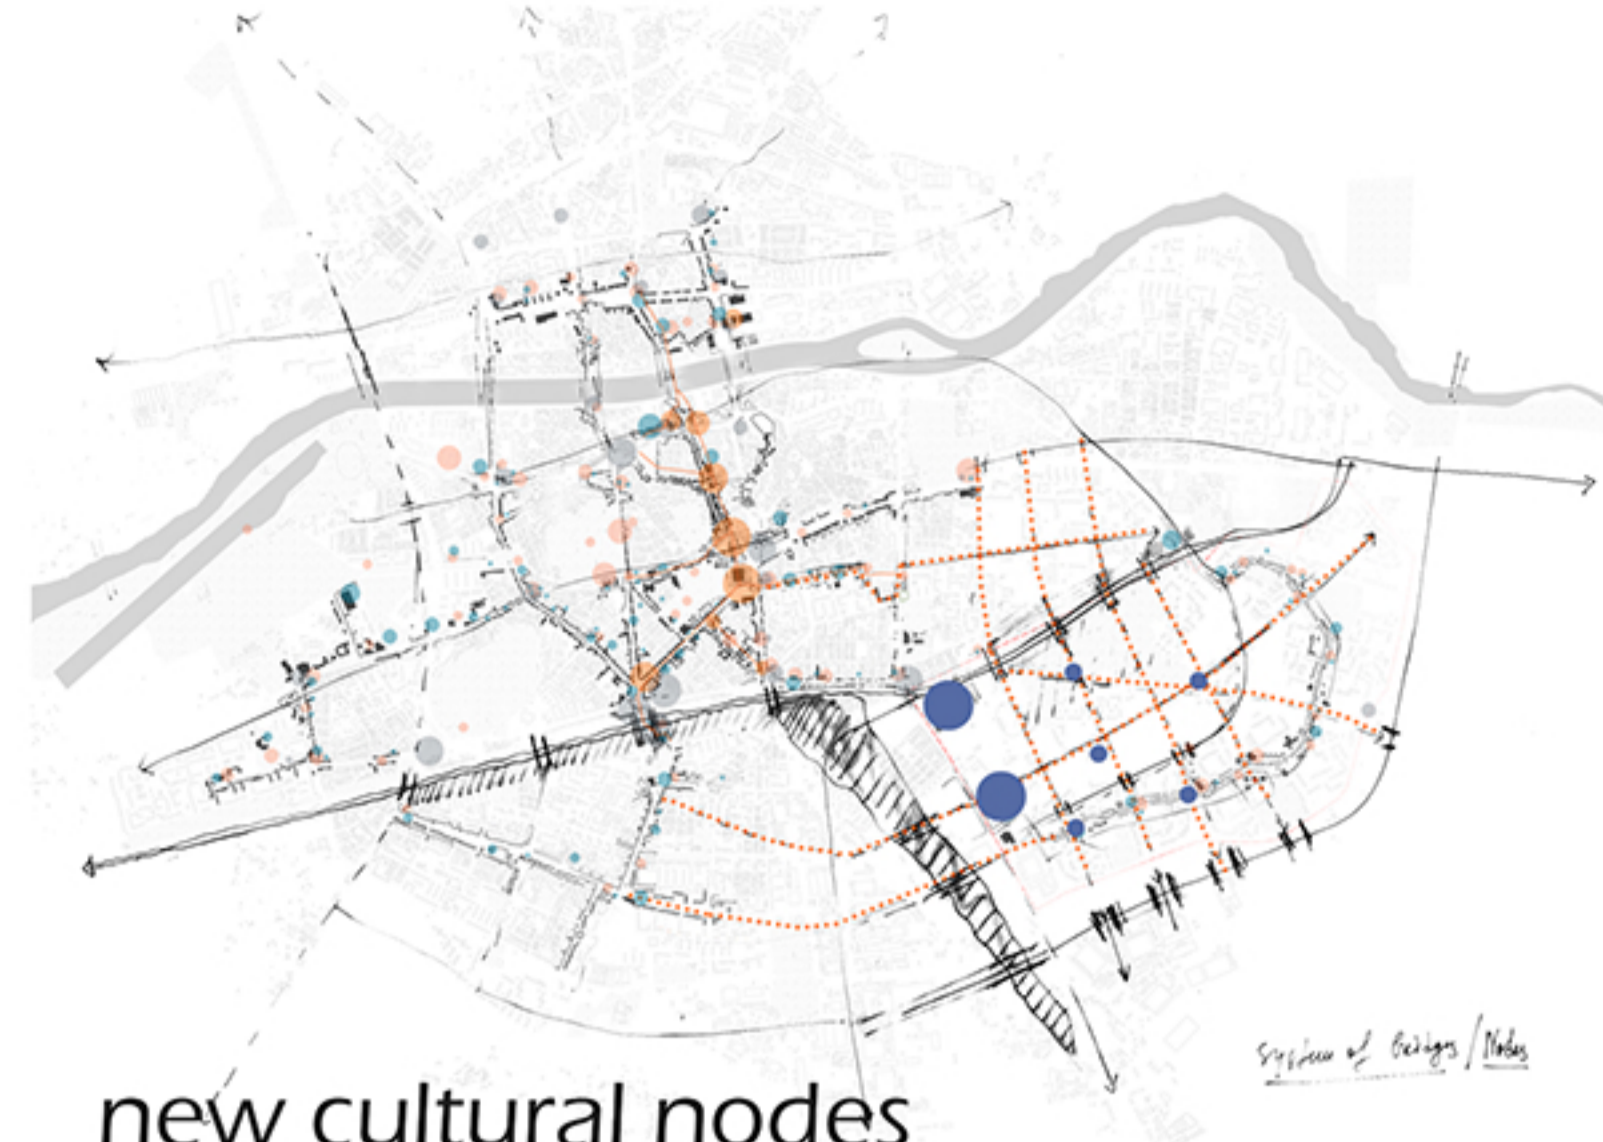

PUBLIC SPACE AND URBAN LANDSCAPE
 RECONNECTION, REGENERATION AND RESTRUCTURING.....
 TRAKIA, PLOVDIV, BULGARIA

city structure

new commercial nodes

new cultural nodes

new green nodes

XXXXXXXXXXXX

XXXXXXXXXXXXXXXXXXXXXXXXXXXX
 XXXXXXXXXXXXXXXXXXXXXXXXXXXX
 XXXXXXXXXXXXXXXXXXXXXXXXXXXX
 XXXXXXXXXXXXXXXXXXXXXXXXXXXX
 XXXXXXXXXXXXXXXXXXXXXXXXXXXX

XXXXXXXXXXXXXXXXXXXXXXXXXXXX
 XXXXXXXXXXXXXXXXXXXXXXXXXXXX
 XXXXXXXXXXXXXXXXXXXXXXXXXXXX
 XXXXXXXXXXXXXXXXXXXXXXXXXXXX
 XXXXXXXXXXXXXXXXXXXXXXXXXXXX

LEGENDA

XXXXXXXXXXXXXXXXXXXXXXXXXXXX
 XXXXXXXXXXXXXXXXXXXXXXXXXXXX
 XXXXXXXXXXXXXXXXXXXXXXXXXXXX
 XXXXXXXXXXXXXXXXXXXXXXXXXXXX
 XXXXXXXXXXXXXXXXXXXXXXXXXXXX
 XXXXXXXXXXXXXXXXXXXXXXXXXXXX
 XXXXXXXXXXXXXXXXXXXXXXXXXXXX
 XXXXXXXXXXXXXXXXXXXXXXXXXXXX
 XXXXXXXXXXXXXXXXXXXXXXXXXXXX
 XXXXXXXXXXXXXXXXXXXXXXXXXXXX