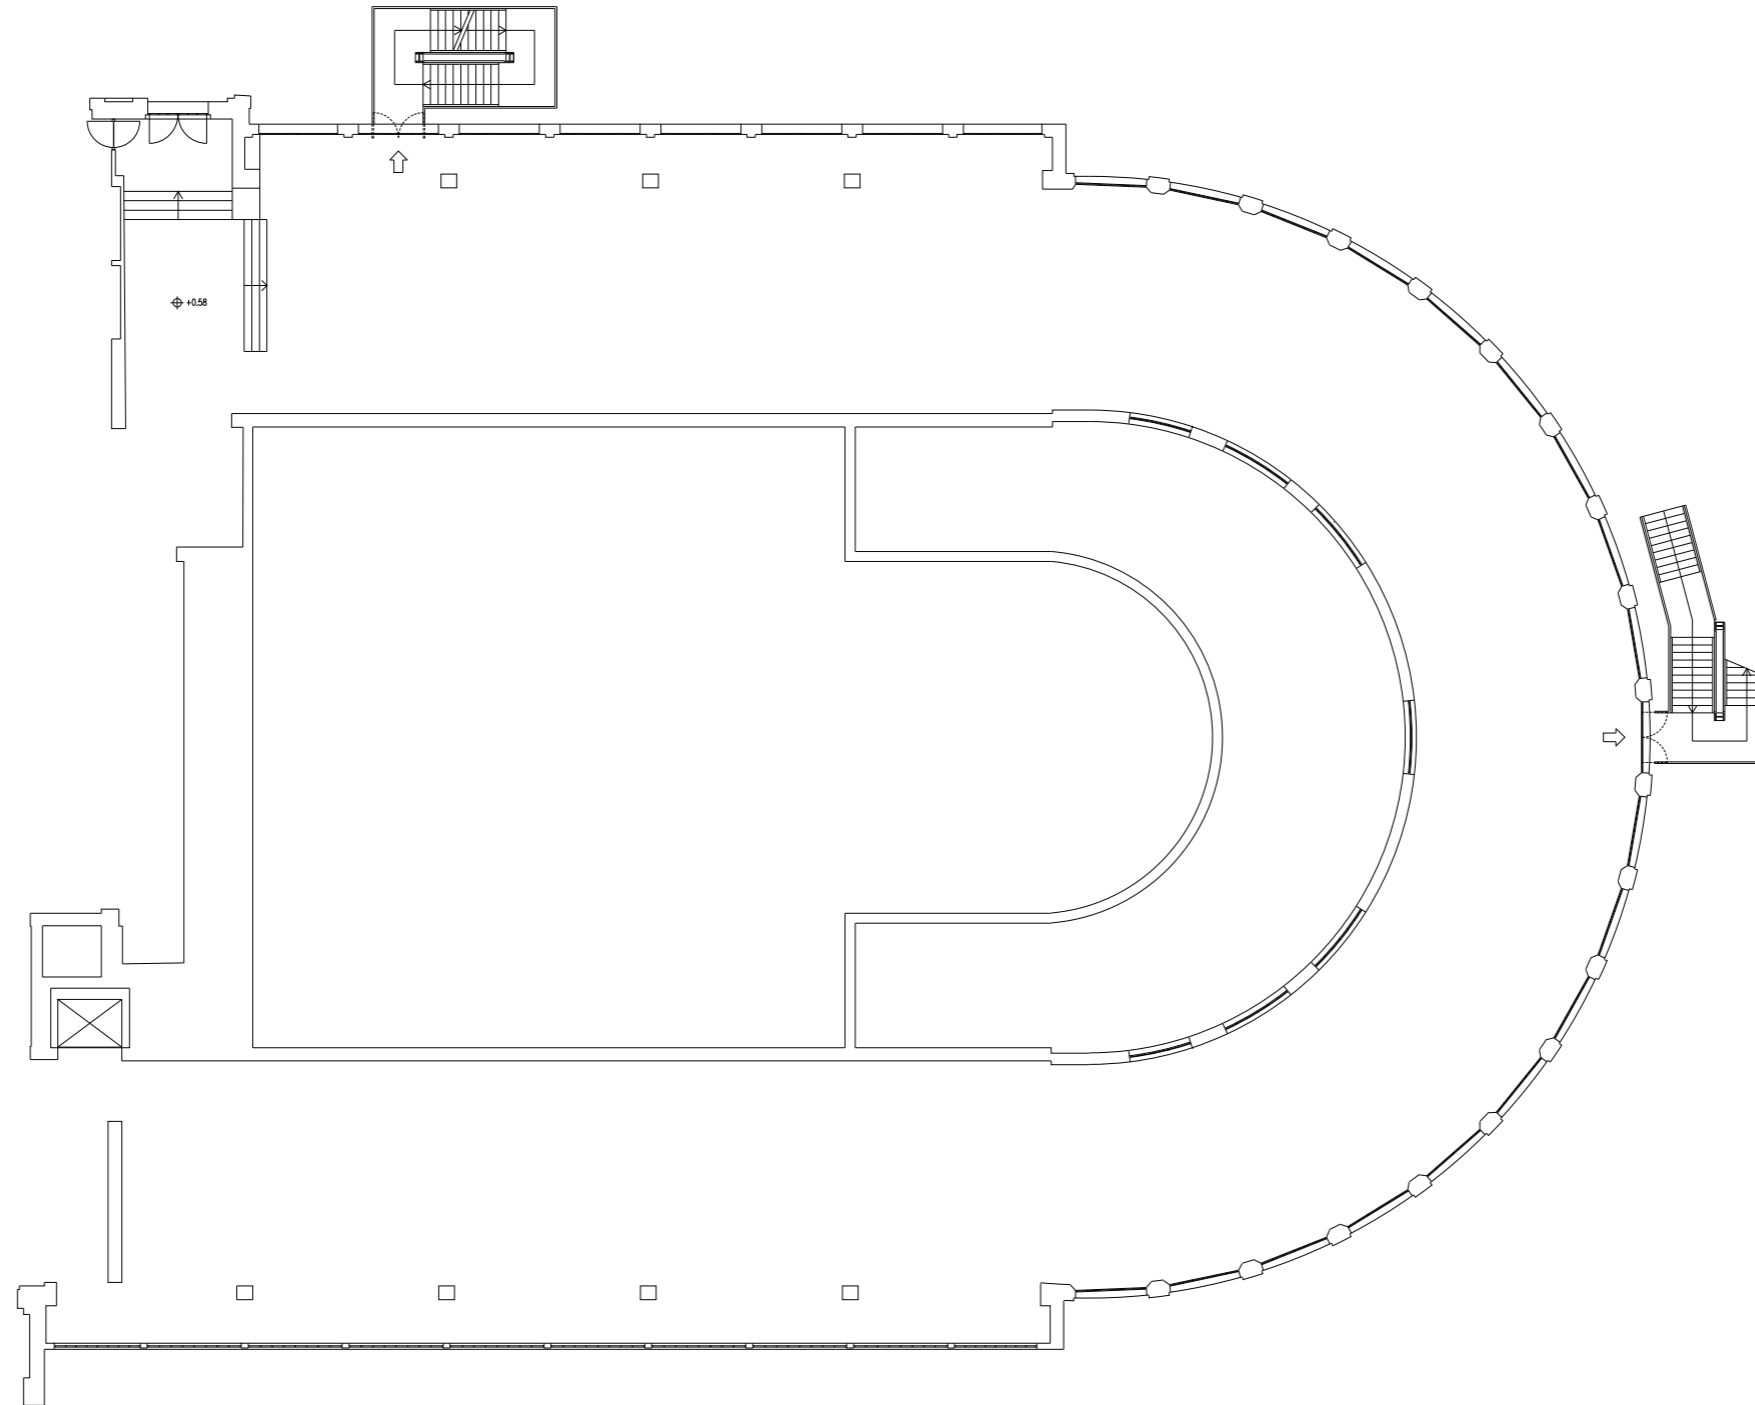

Contents

Original Plan 1:30	1
Plan 1:30	2
Equipment Plan 1:30	3
Pavement Plan 1:30	4
Original Ceiling Plan 1:30	5
Ceiling Plan 1:30	6
A-A Section 1:30	7
Outer Elevation 1:50	8
Inner Elevation 1:50	9

Politecnico di Milano
Scuola del Design - BV
Corso di Laurea Magistrale
Design degli Interni
Sezione I1 - a.a. 2014-2015

Relatore: Prof. Galbiati Marcello
Correlatore: Prof. Origoni Franco

Studente: Ren Qiuming
matr. 797568

Original Plan 1:30

Politecnico di Milano
Scuola del Design - BV
Corso di Laurea Magistrale
Design degli Interni
Sezione I1 - a.a. 2014-2015

Relatore: Prof. Galbiati Marcello
Correlatore: Prof. Origoni Franco

Studente: Ren Qiuming
matr. 797568