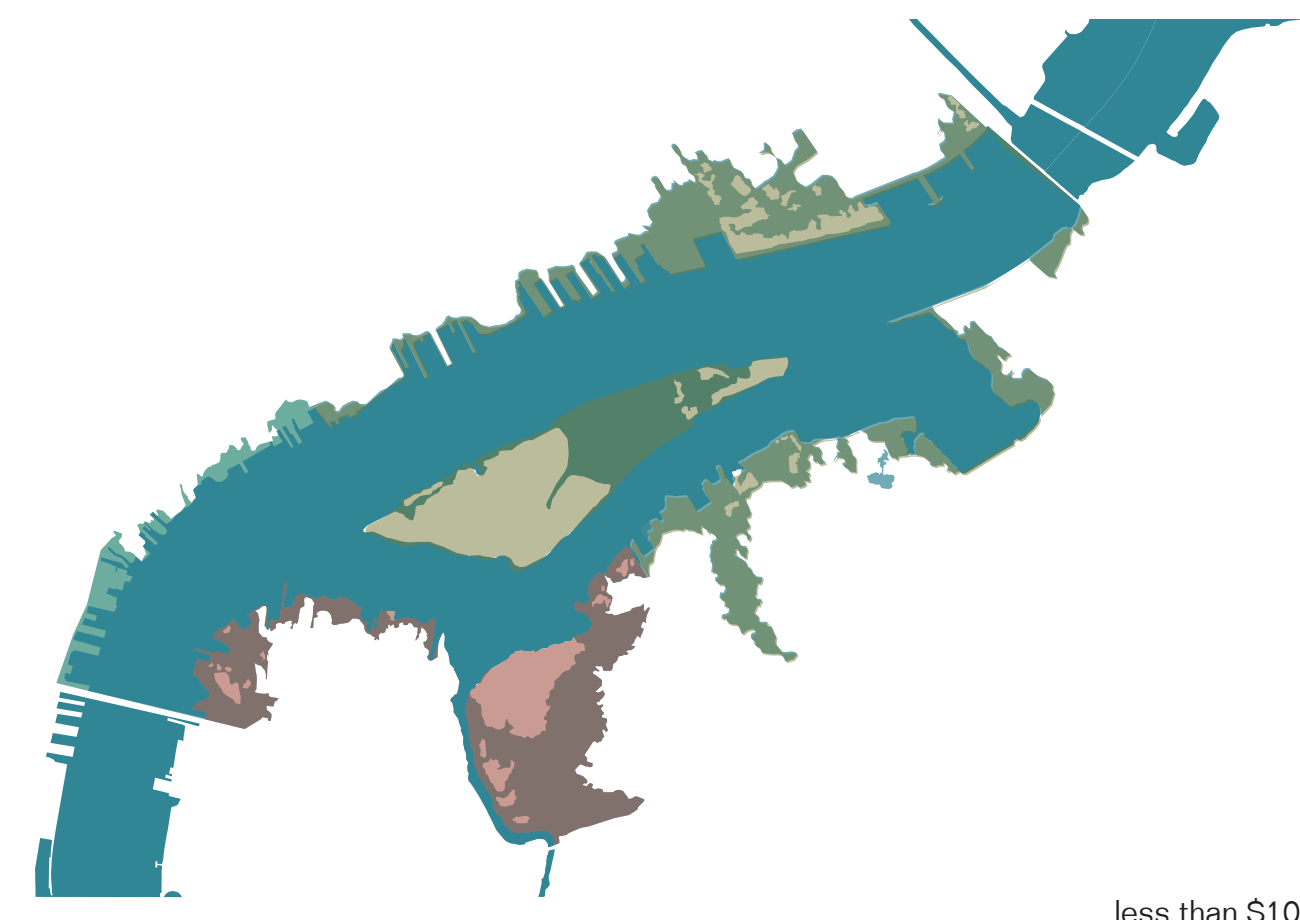

FLOODING RISK PROJECTION IN 100 YEARS

CURREN

FLOODING RISK PROJECTION IN 50 YEARS

FLOODING RISK PROJECTION IN 100 YEARS

CULTURAL BUILDINGS UNDER FLOODING RISK

- cultural center
- school
- community center

ETHNICITY

- Native American
- Asian
- White
- Hispanic
- Black

SOCIAL VULNERABILITY

- low
- medium
- high

PROPERTY

- less than \$100,00
- more than \$100,00

POPULATION

- less than 100 people
- 100-999
- 1000-9,999

INCOME

- 0-20%