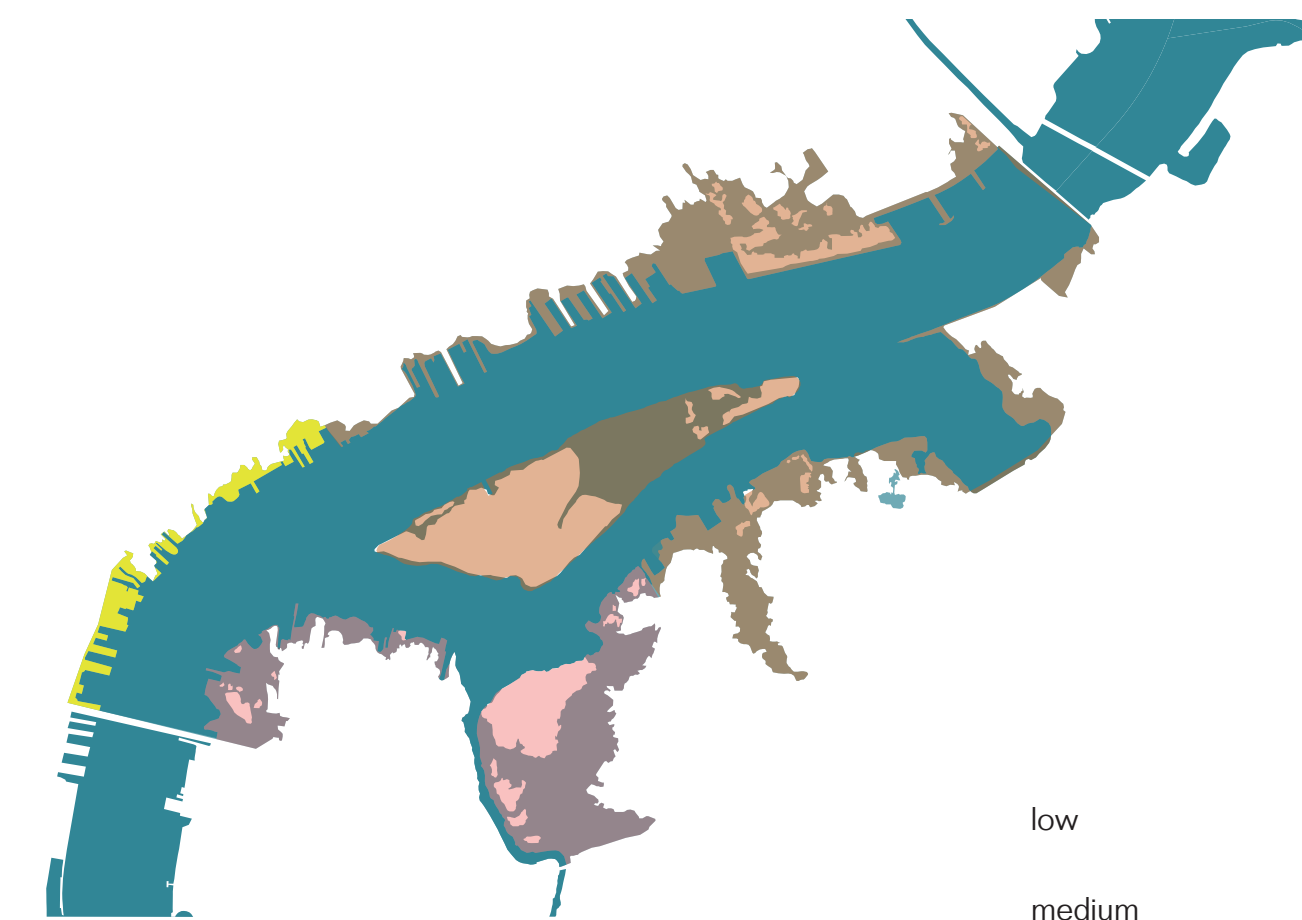

FLOODING RISK PROJECTION IN 100 YEARS

CURREN

FLOODING RISK PROJECTION IN 50 YEARS

FLOODING RISK PROJECTION IN 100 YEARS

CULTURAL BUILDINGS UNDER FLOODING RISK

- cultural center
- school
- community center

ETHNICITY

- Native American
- Asian
- White
- Hispanic
- Black

SOCIAL VULNERABILITY

- low
- medium
- high

PROPERTY

- less than \$100,00
- more than \$100,00

POPULATION

- less than 100 people
- 100-999
- 1000-9,999

INCOME