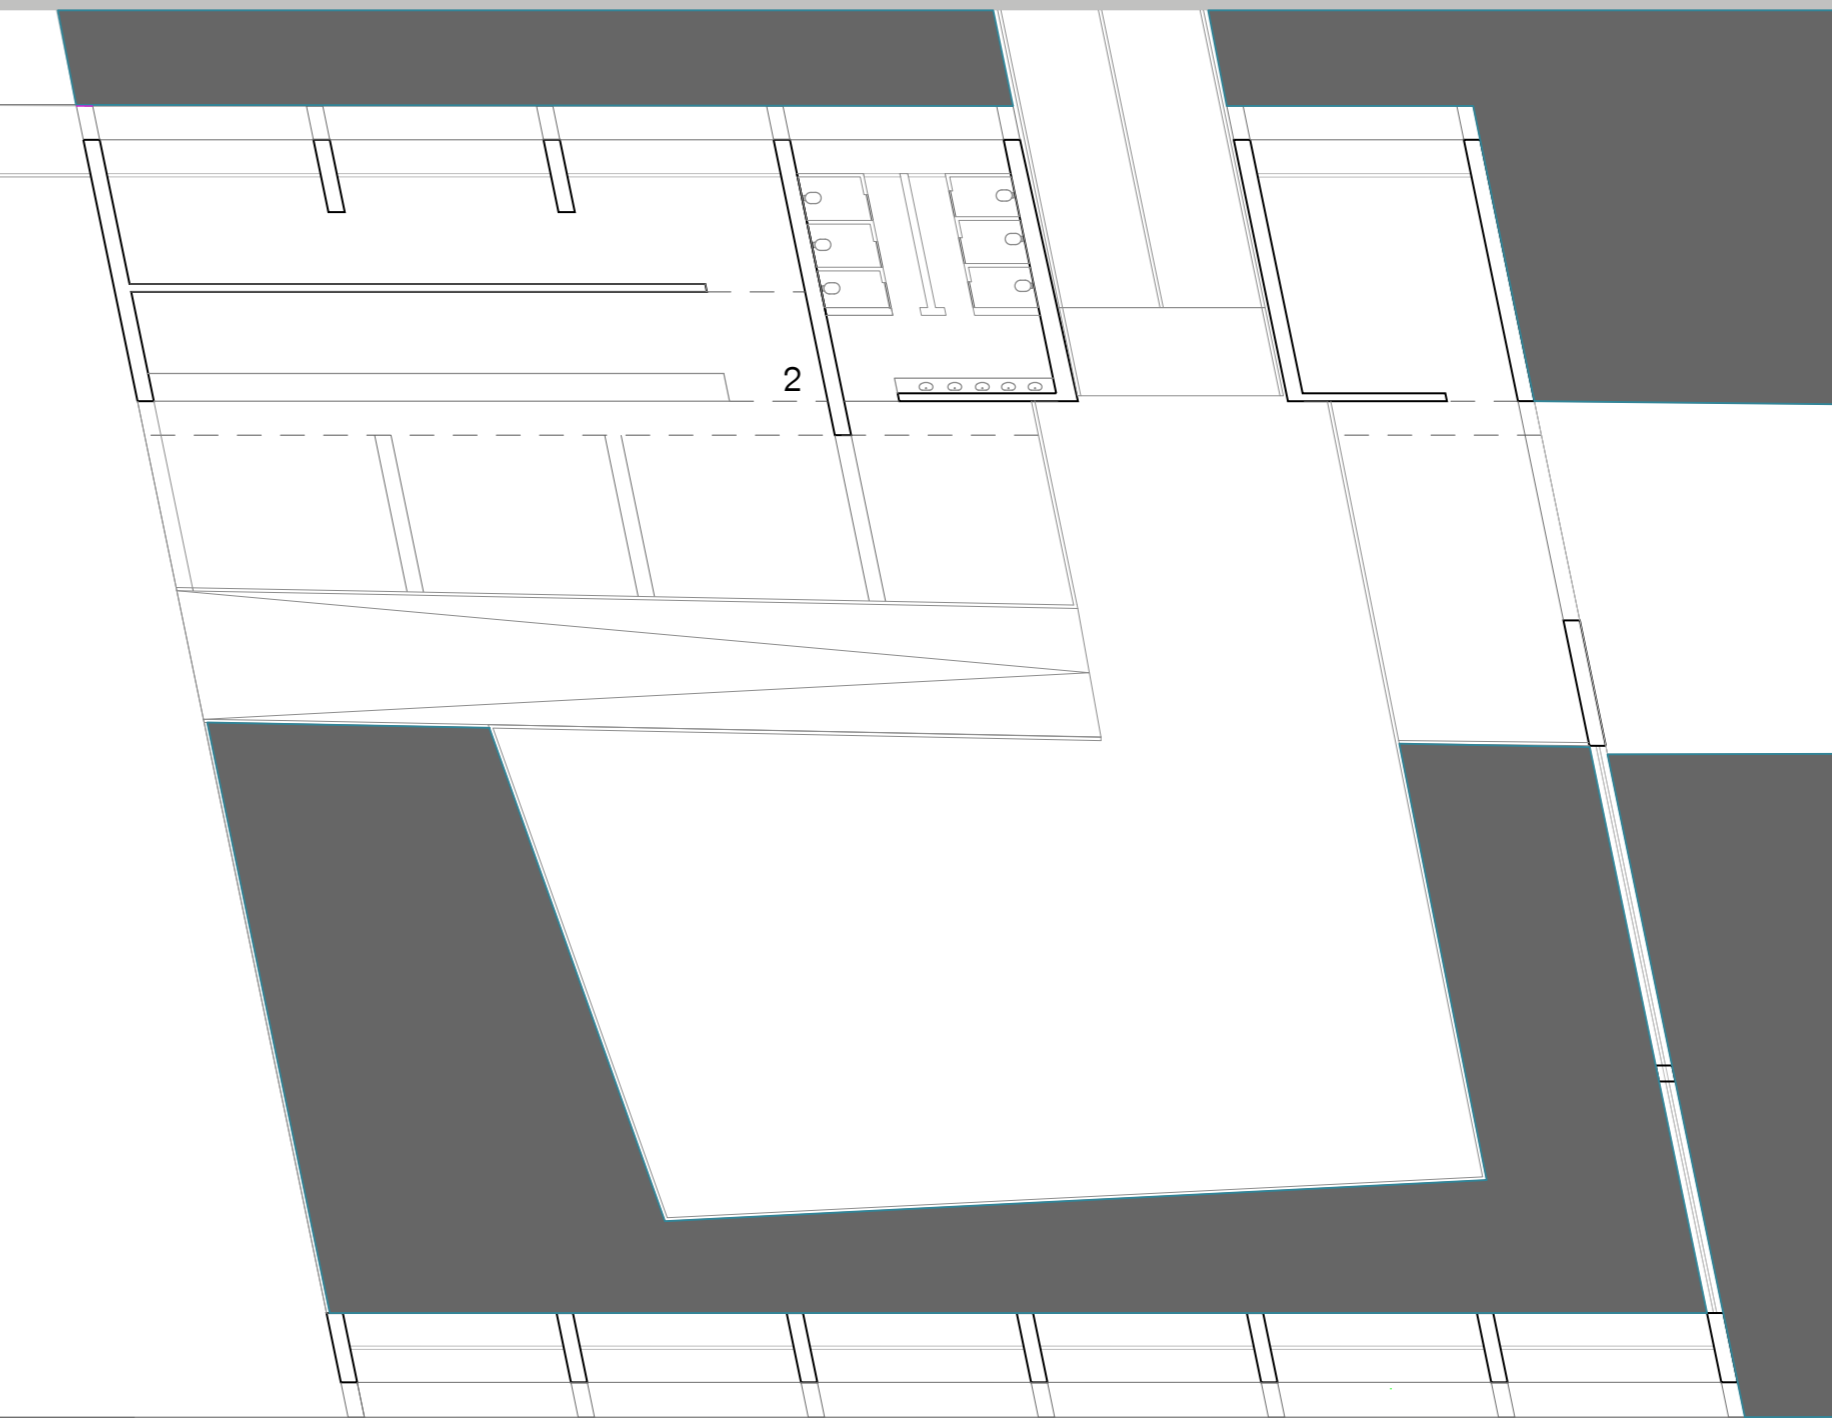

CULTURAL CENTER FIRST FLOOR

SCALE 1:200

CULTURAL CENTER GROUND FLOOR

SCALE 1:200

- 1 Ticket
- 2 Park info
- 3 Petty Island Exhibition: early nautical charts
- 4 Petty Island Exhibition: 8000BC -1796 AD
- 5 Panoramic Terrace to the river
- 6 Petty Island Exhibition: 1759-1910
- 8 Office
- 9 Office
- 10 Bookshop
- 11 Cafe
- 12 Nursery
- 13 Petty Island Exhibition: 1759-1910
- 14 Petty Island Exhibition: the decline
- 15 Petty Island Interactive Exhibition: water energy
- 16 Petty Island Interactive Exhibition: wind energy
- 17 Panoramic terrace to the experimental field
- 18 Petty Island Interactive Exhibition: biofuel resources
- 19 Petty Island Interactive Exhibition: solar energy
- 20 Terrace

learning and research building axes

cultural center axes

concept 1

concept 2

concept 3

concept 4

structure scheme

external mobility

internal mobility