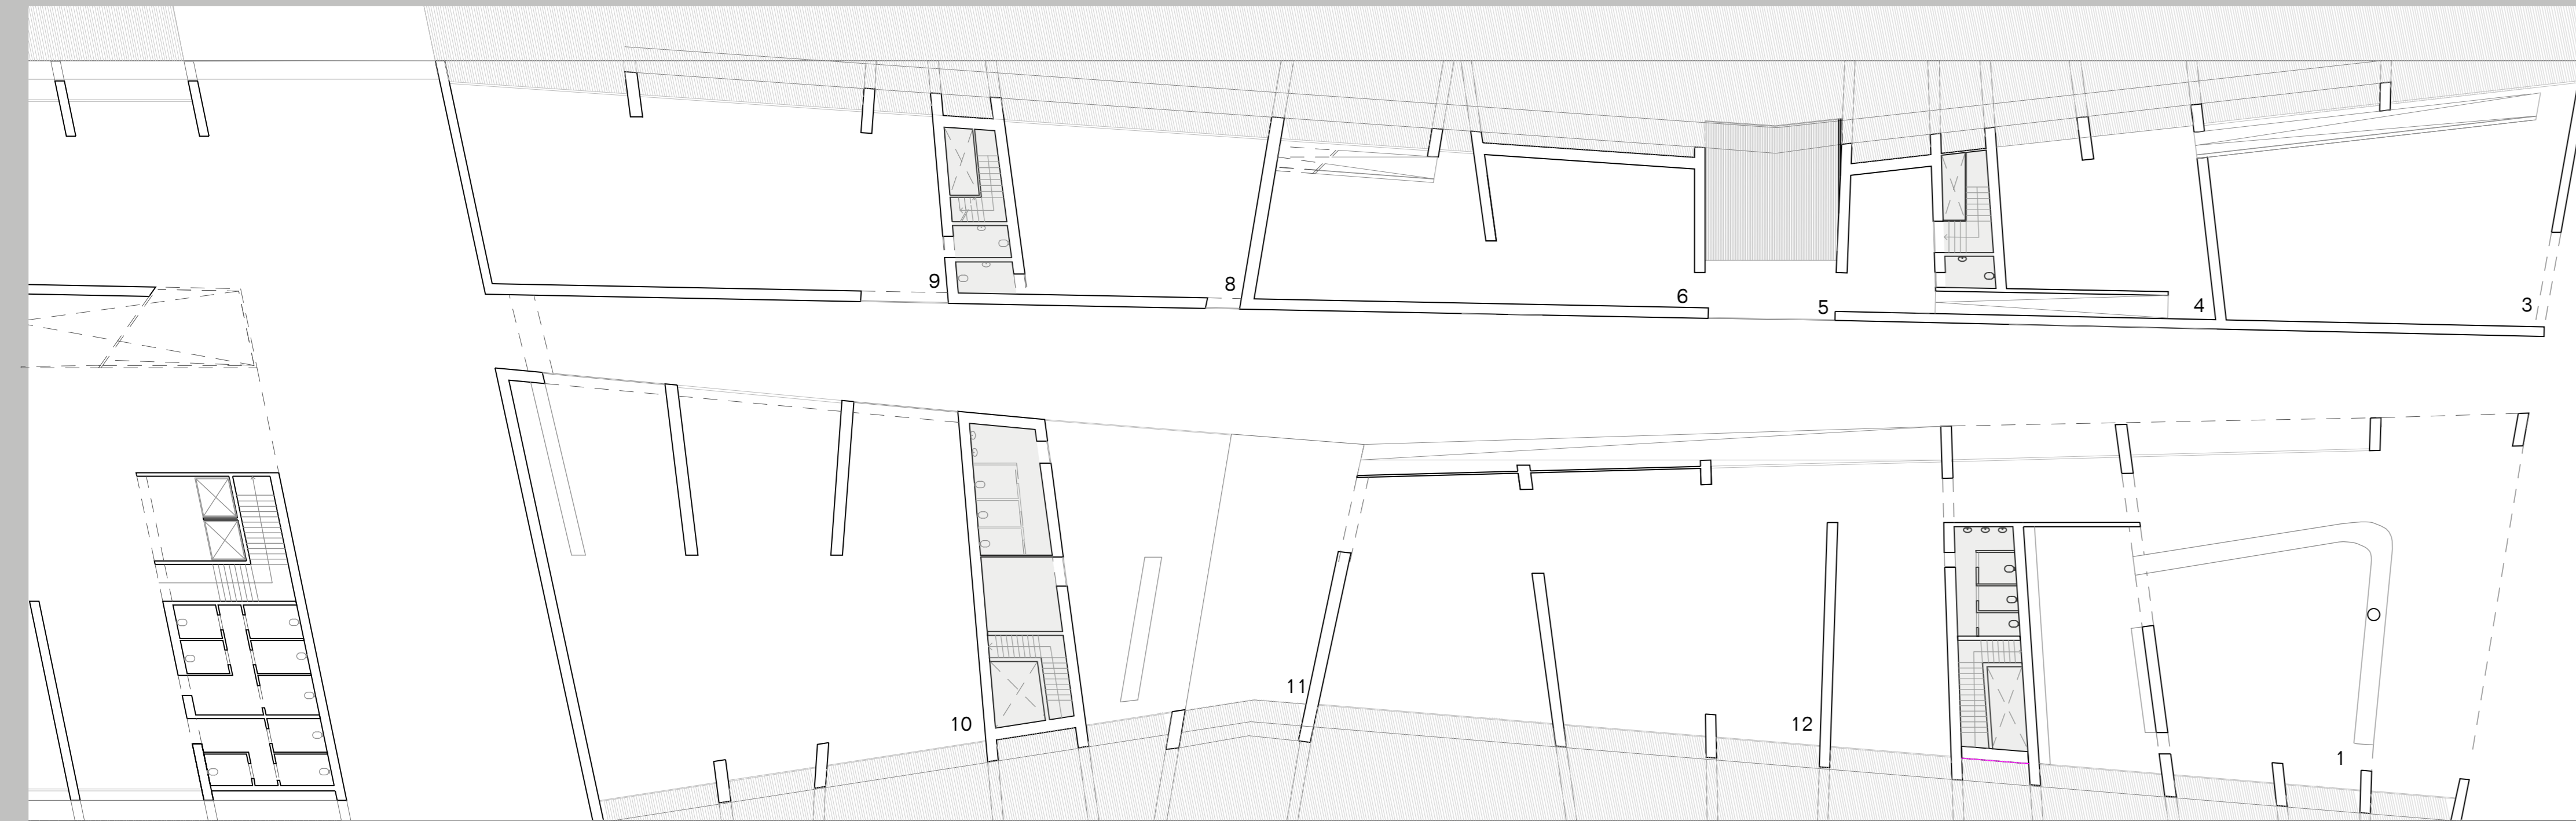

CULTURAL CENTER FIRST FLOOR

SCALE 1:200

CULTURAL CENTER GROUND FLOOR

SCALE 1:200

- 1 Ticket
- 2 Park info
- 3 Petty Island Exhibition: early nautical charts
- 4 Petty Island Exhibition: 8000BC -1796 AD
- 5 Panoramic Terrace to the river
- 6 Petty Island Exhibition: 1759-1910
- 8 Office
- 9 Office
- 10 Bookshop
- 11 Cafe
- 12 Nursery
- 13 Petty Island Exhibition: 1759-1910
- 14 Petty Island Exhibition: the decline
- 15 Petty Island Interactive Exhibition: water energy
- 16 Petty Island Interactive Exhibition: wind energy
- 17 Panoramic terrace to the experimental field
- 18 Petty Island Interactive Exhibition: biofuel resources
- 19 Petty Island Interactive Exhibition: solar energy
- 20 Terrace

learning and research building axes

cultural center axes

concept 1

concept 2

concept 3

concept 4

structure scheme

external mobility

internal mobility