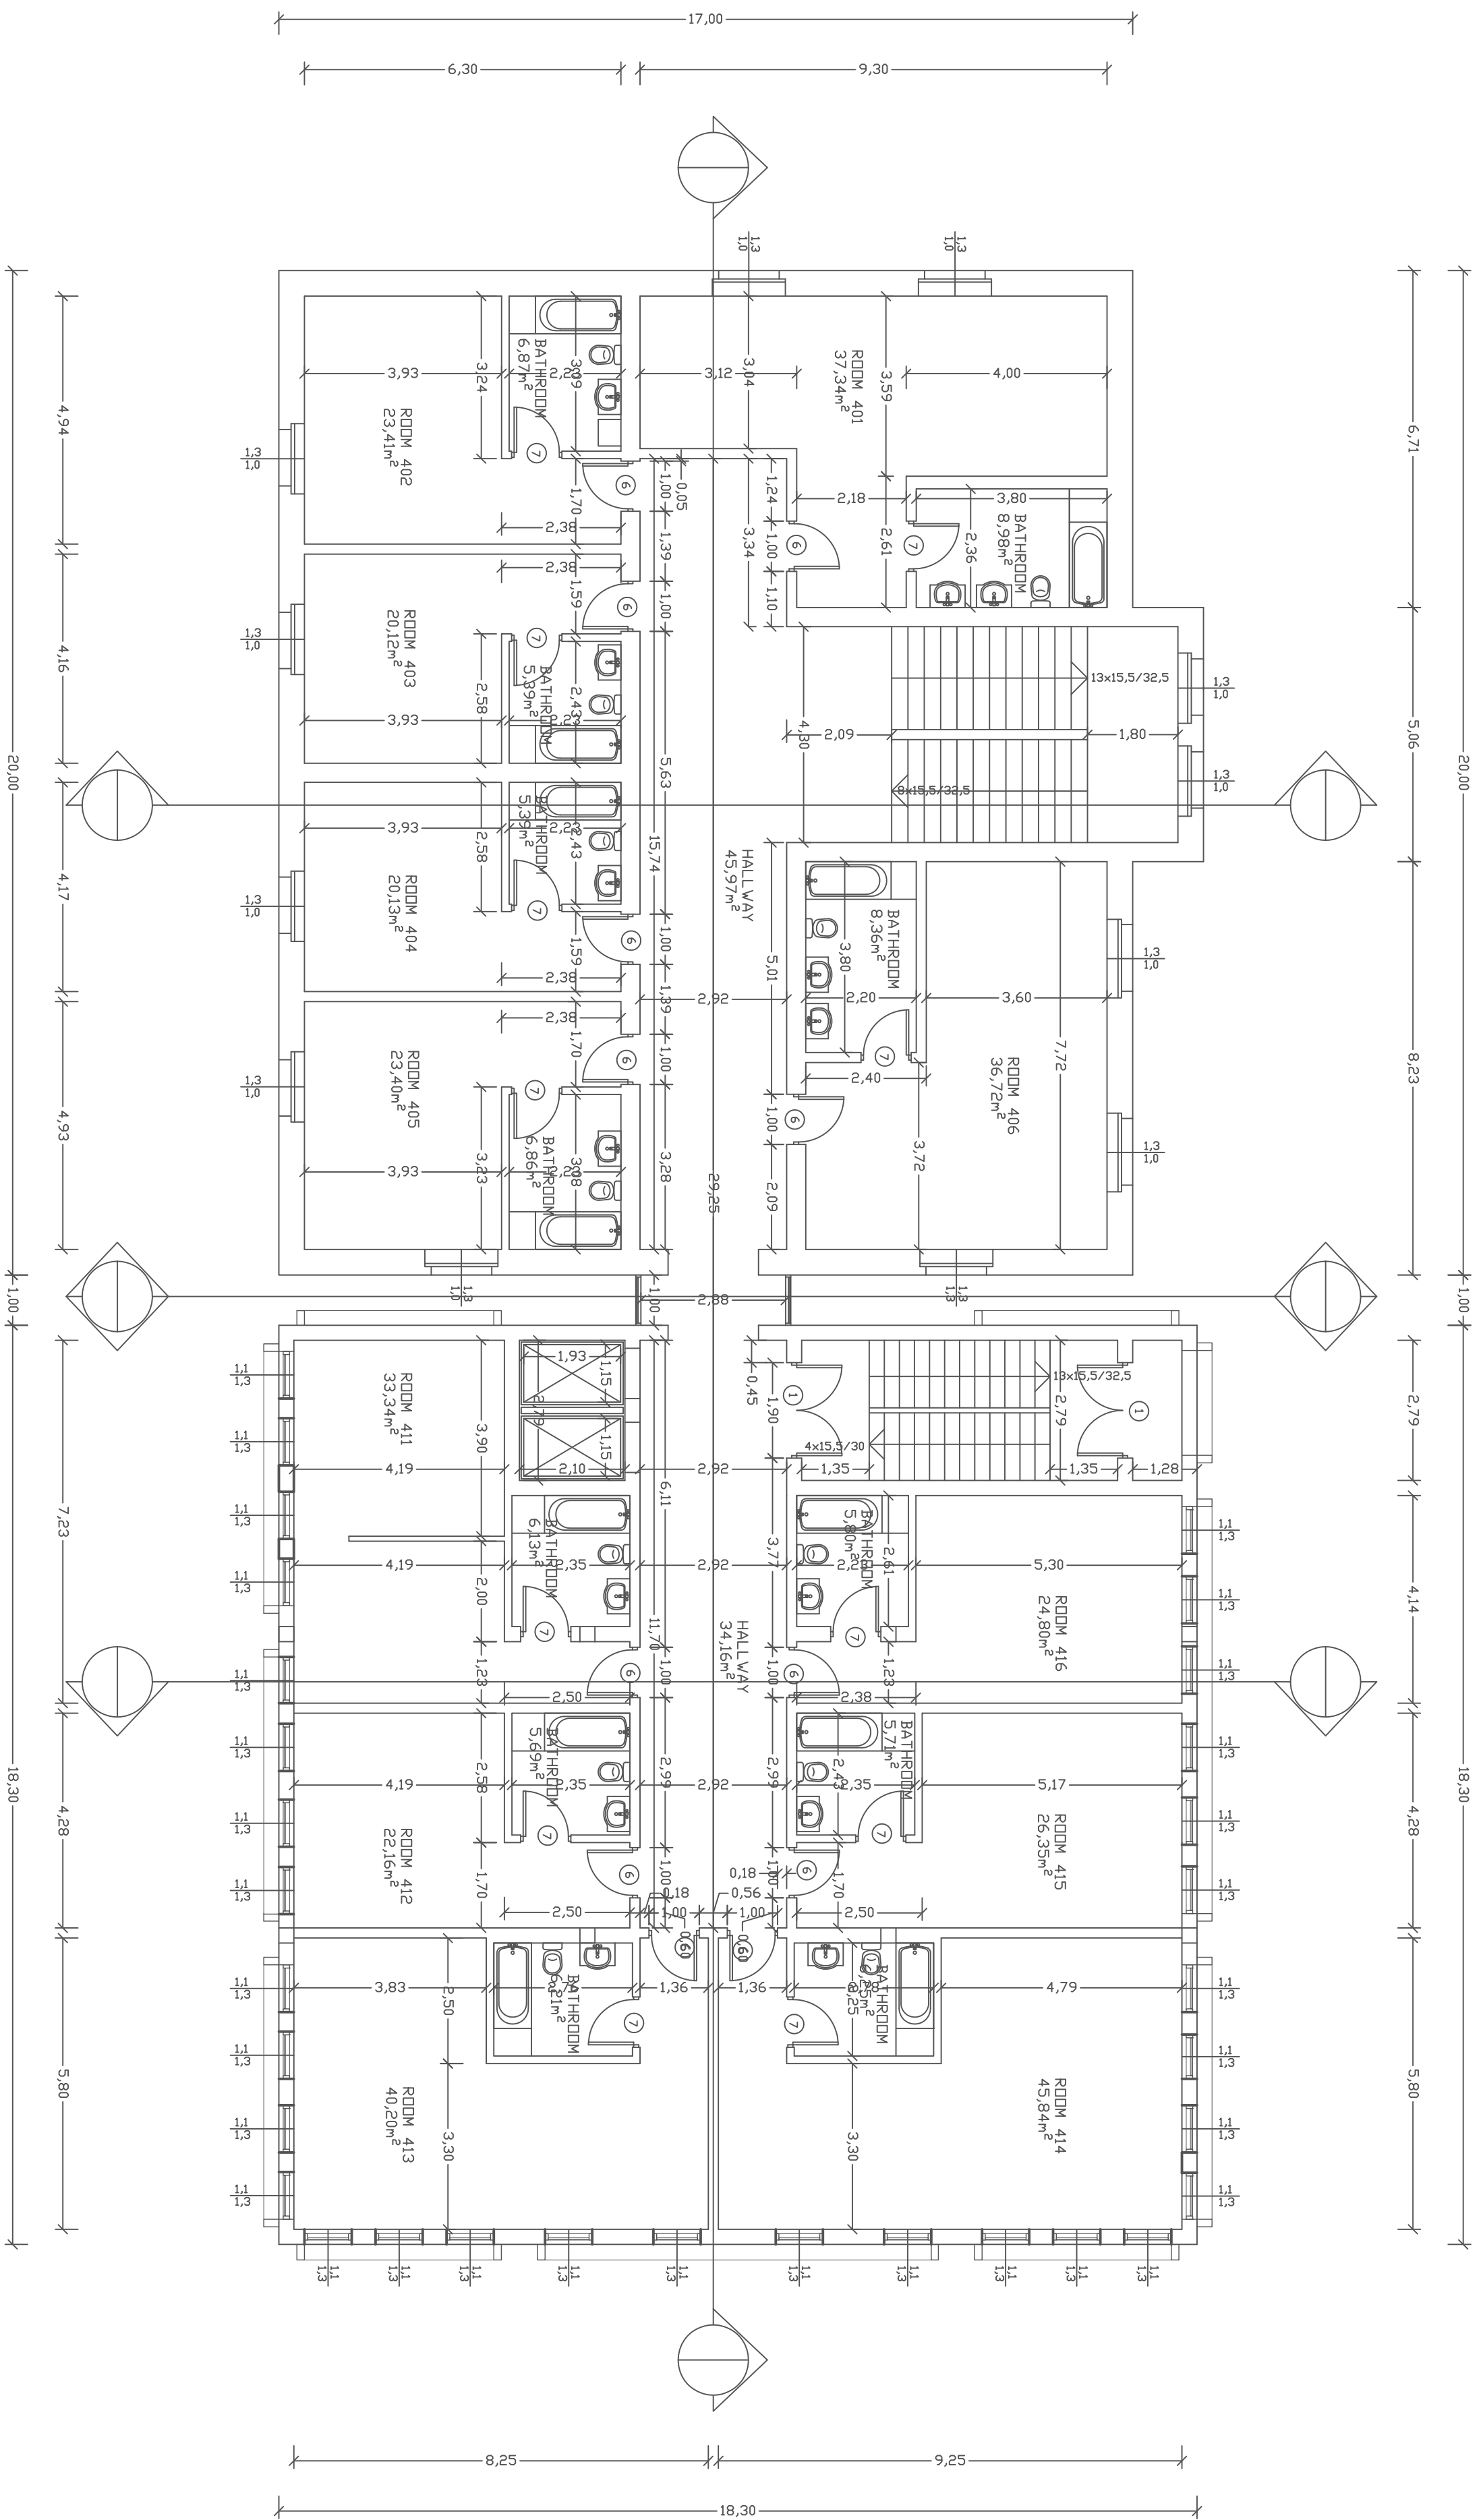

Denkendorf

Musberg

Roof Top  
20.000

Roof 1st Part  
17.230

4. Third Floor  
13.850

3. Second Floor  
9.720

2. First Floor  
5.480

1. Ground Floor  
1.240