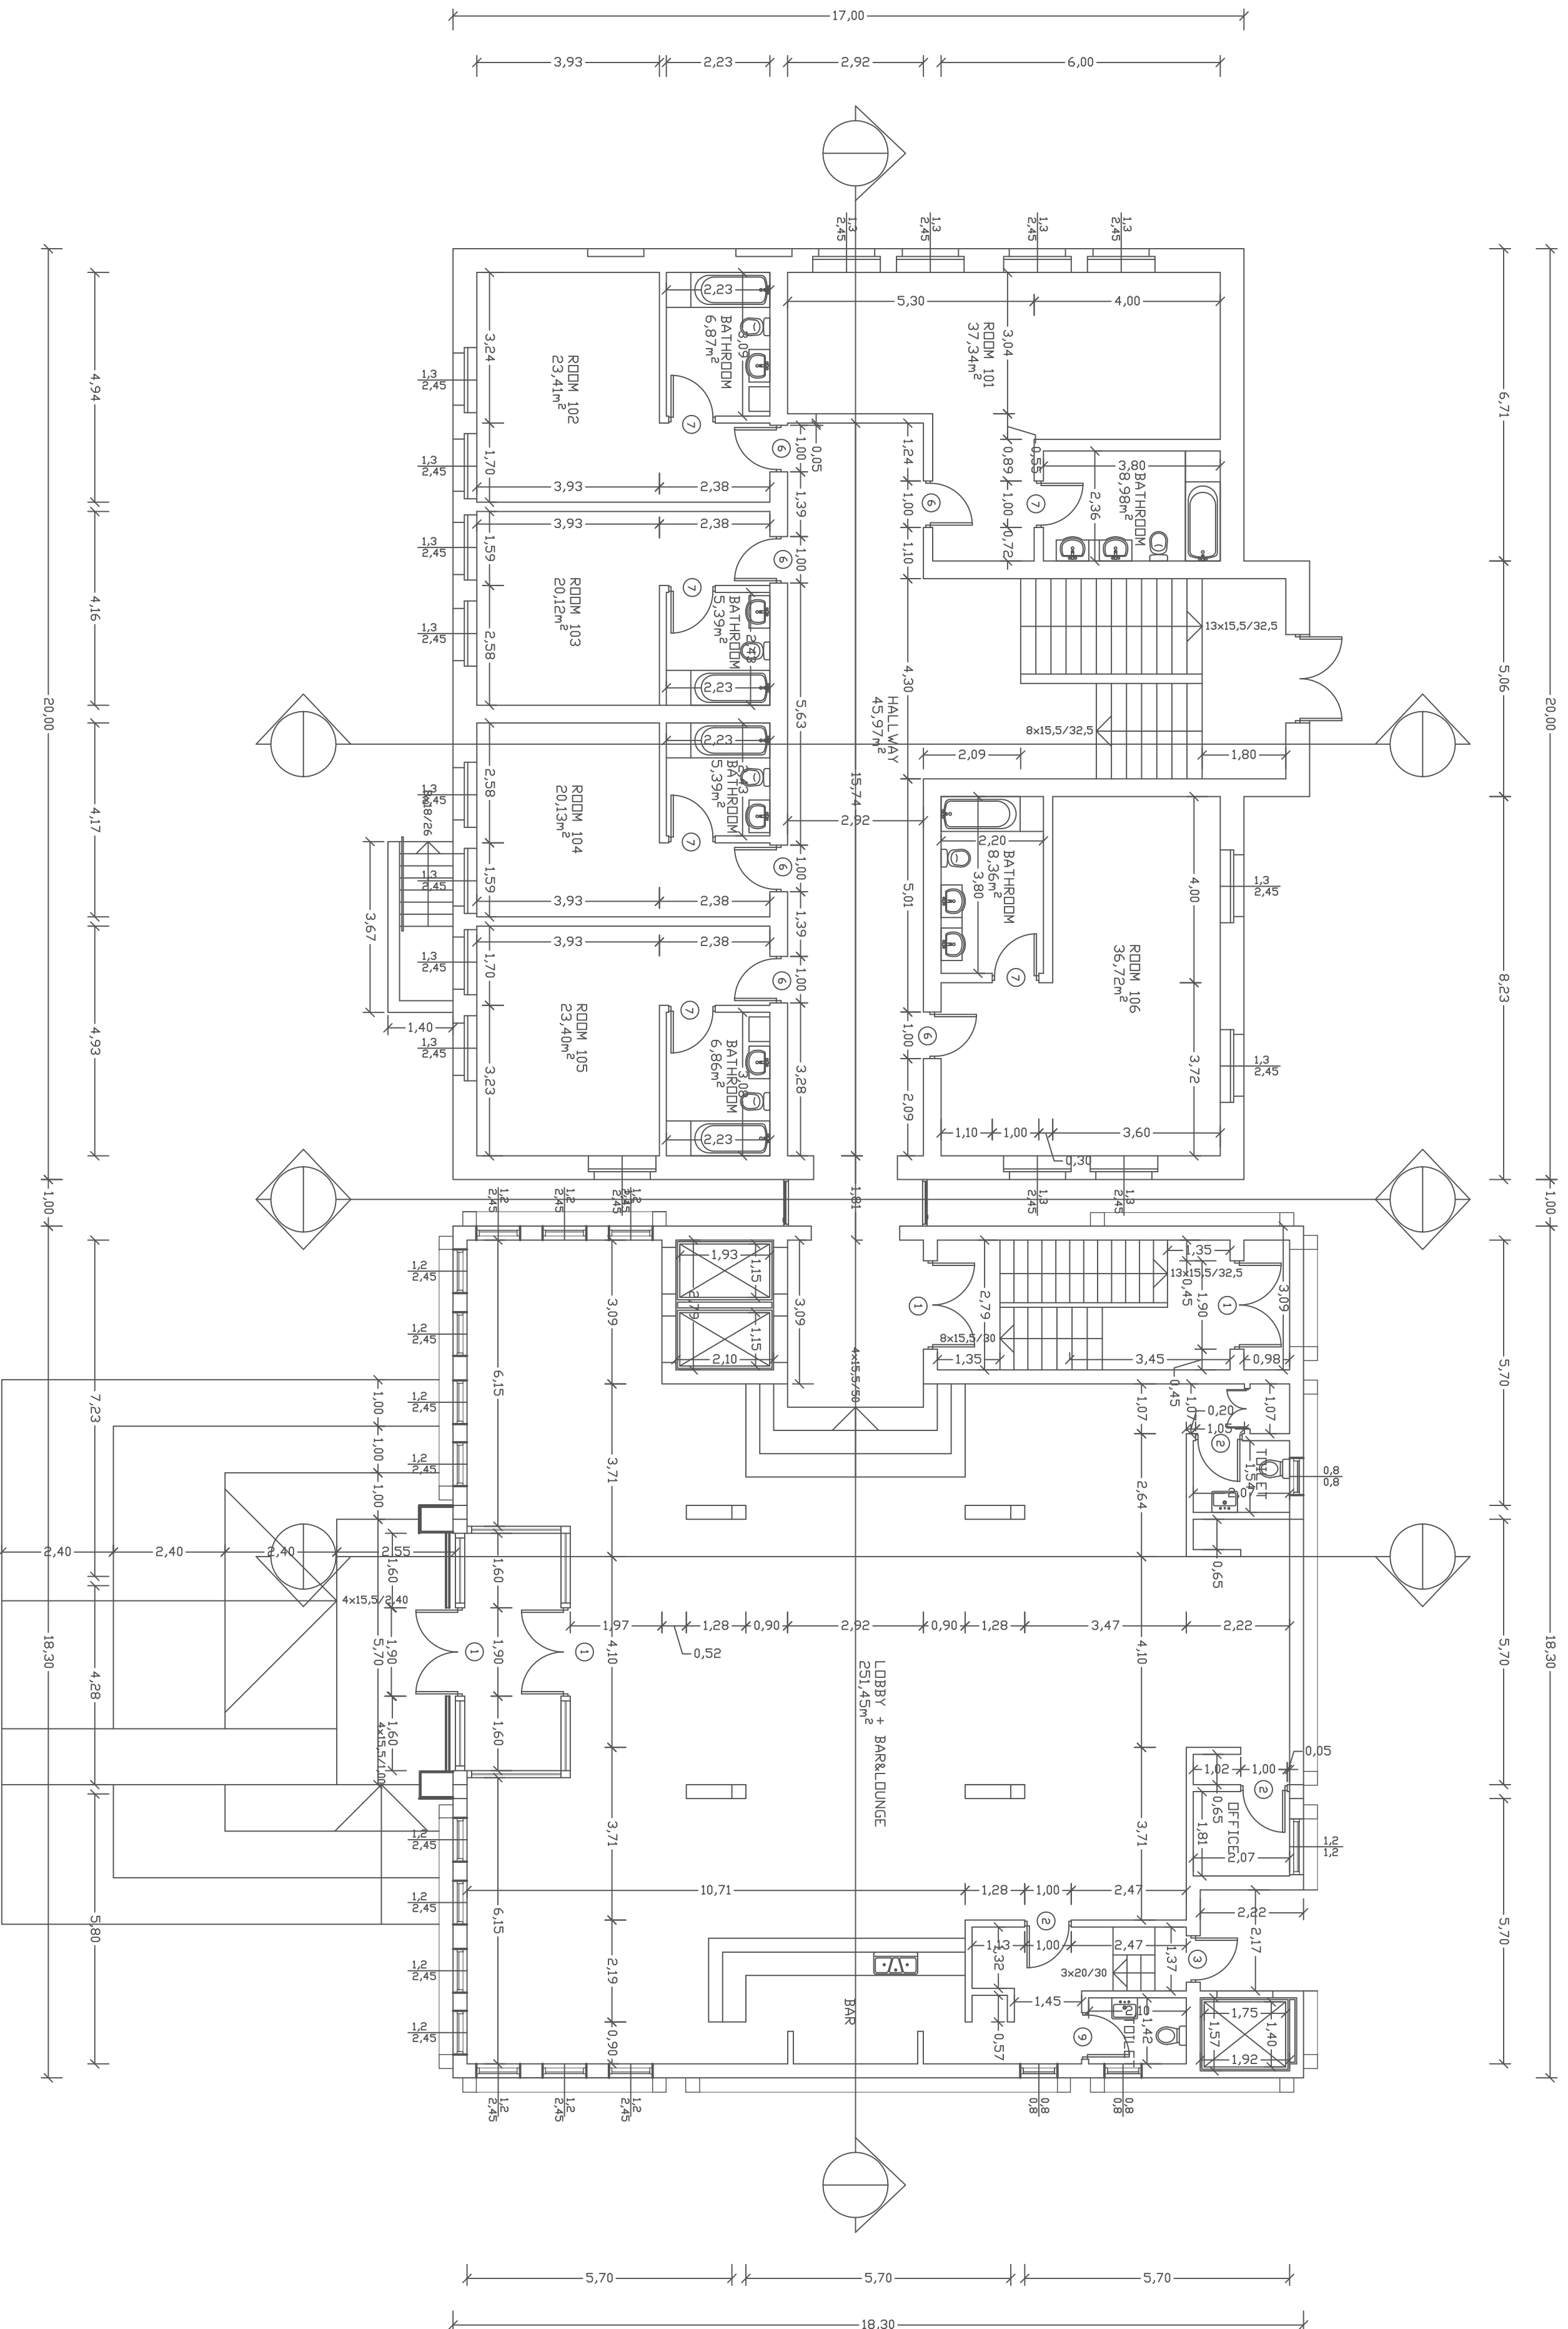

Denkendorf

Musberg

Roof Top  
20.000

Roof 1st Part  
17.230

4. Third Floor  
13.850

3. Second Floor  
9.720

2. First Floor  
5.480

1. Ground Floor  
1.240