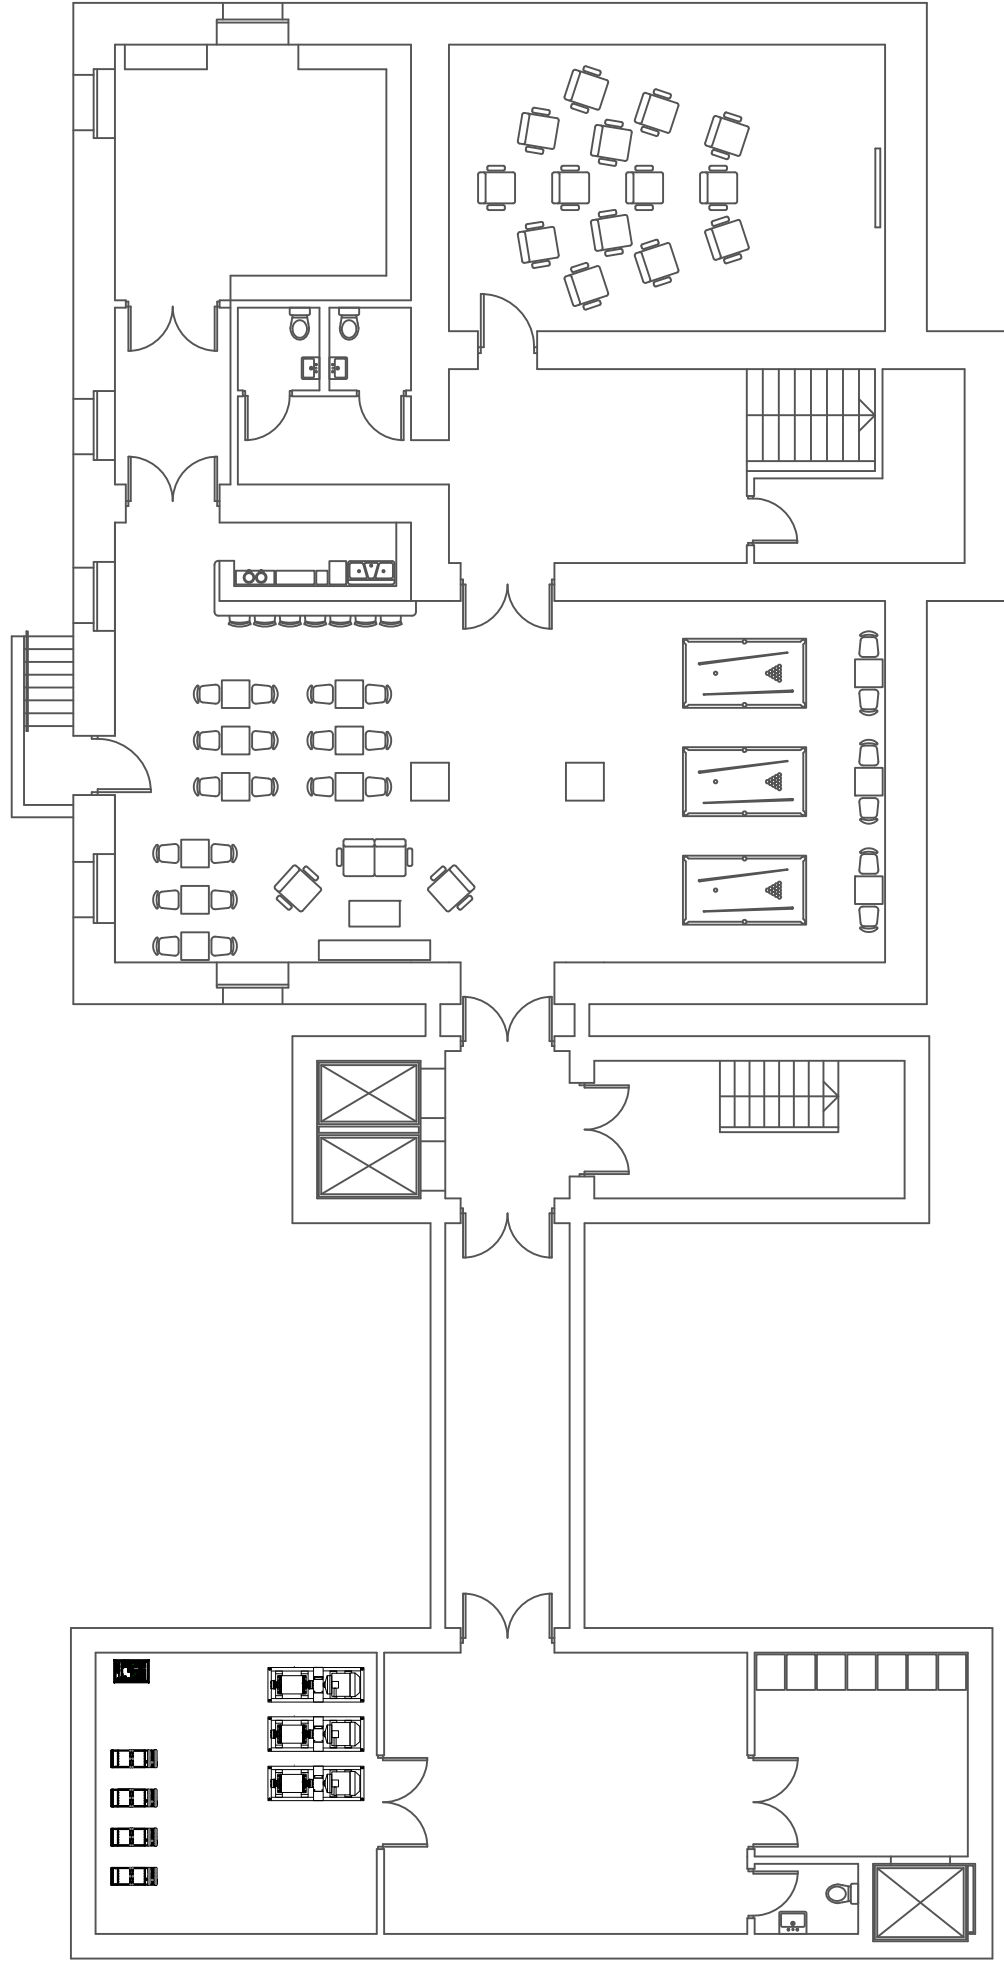

Denkendorf

Musberg

Roof Top  
20.000

Roof 1st Part  
17.230

4. Third Floor  
13.850

3. Second Floor  
9.720

2. First Floor  
5.480

1. Ground Floor  
1.240