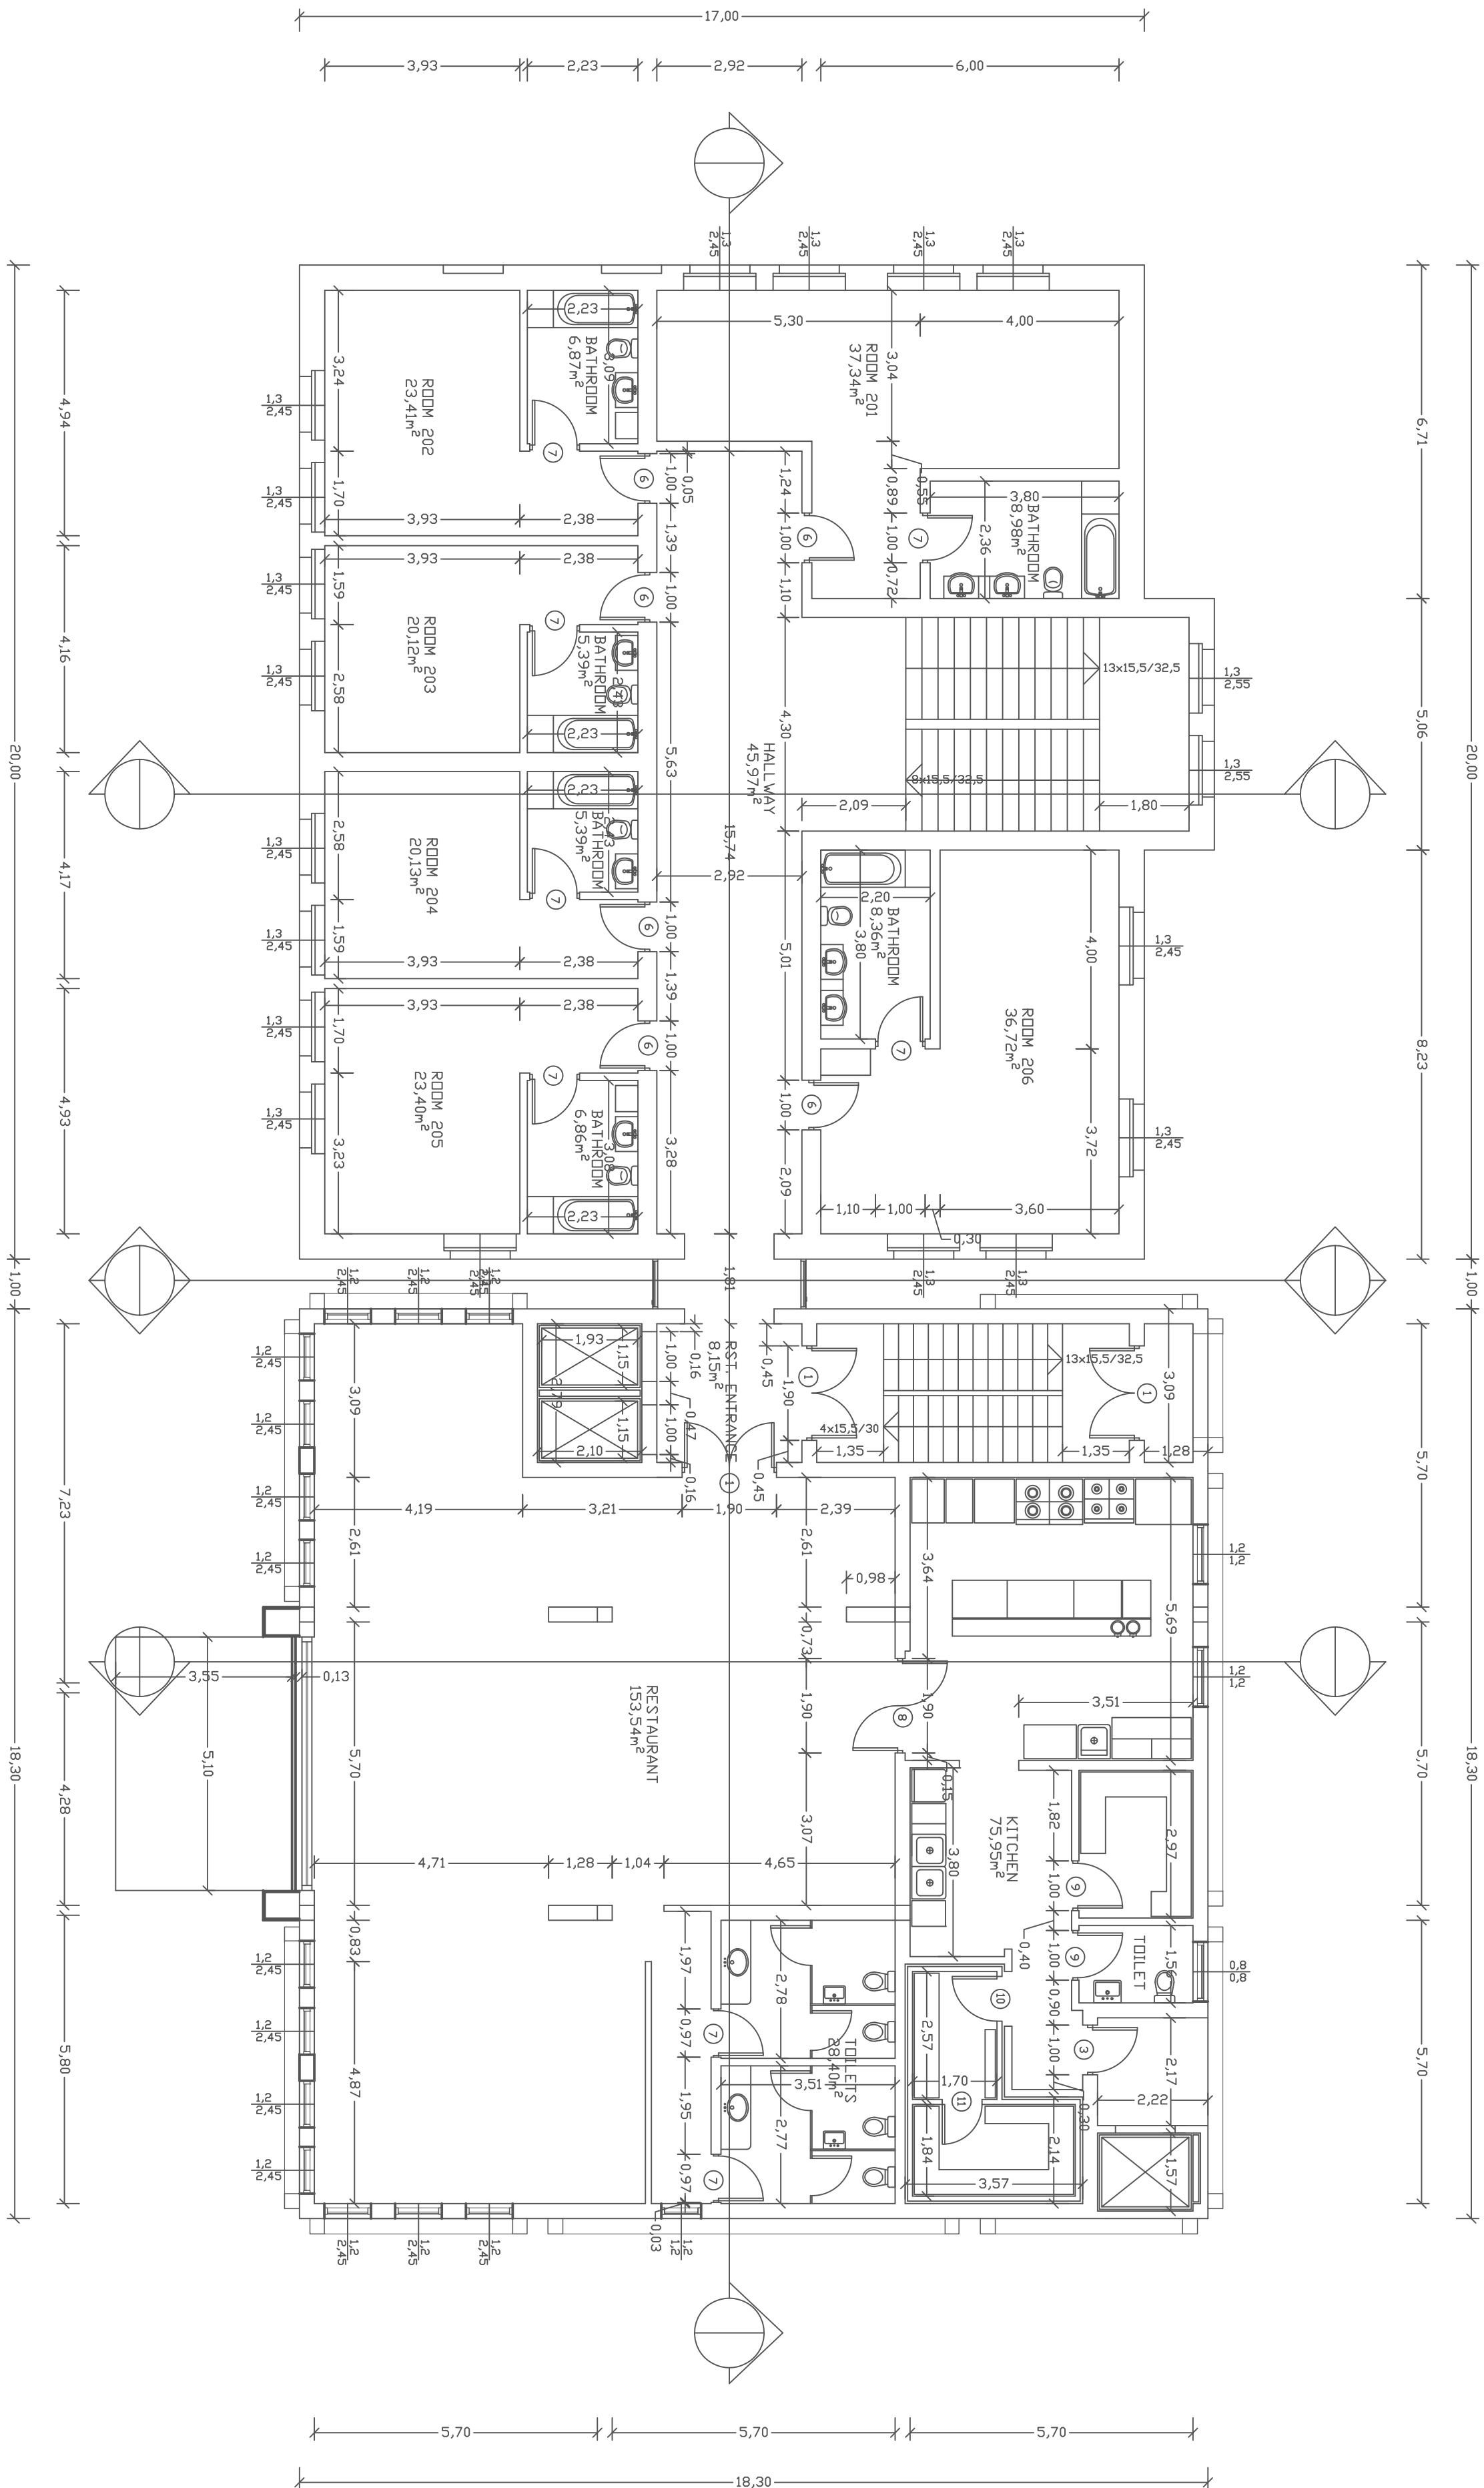

Denkendorf

Musberg

Roof Top  
20.000

Roof 1st Part  
17.230

4. Third Floor  
13.850

3. Second Floor  
9.720

2. First Floor  
5.480

1. Ground Floor  
1.240