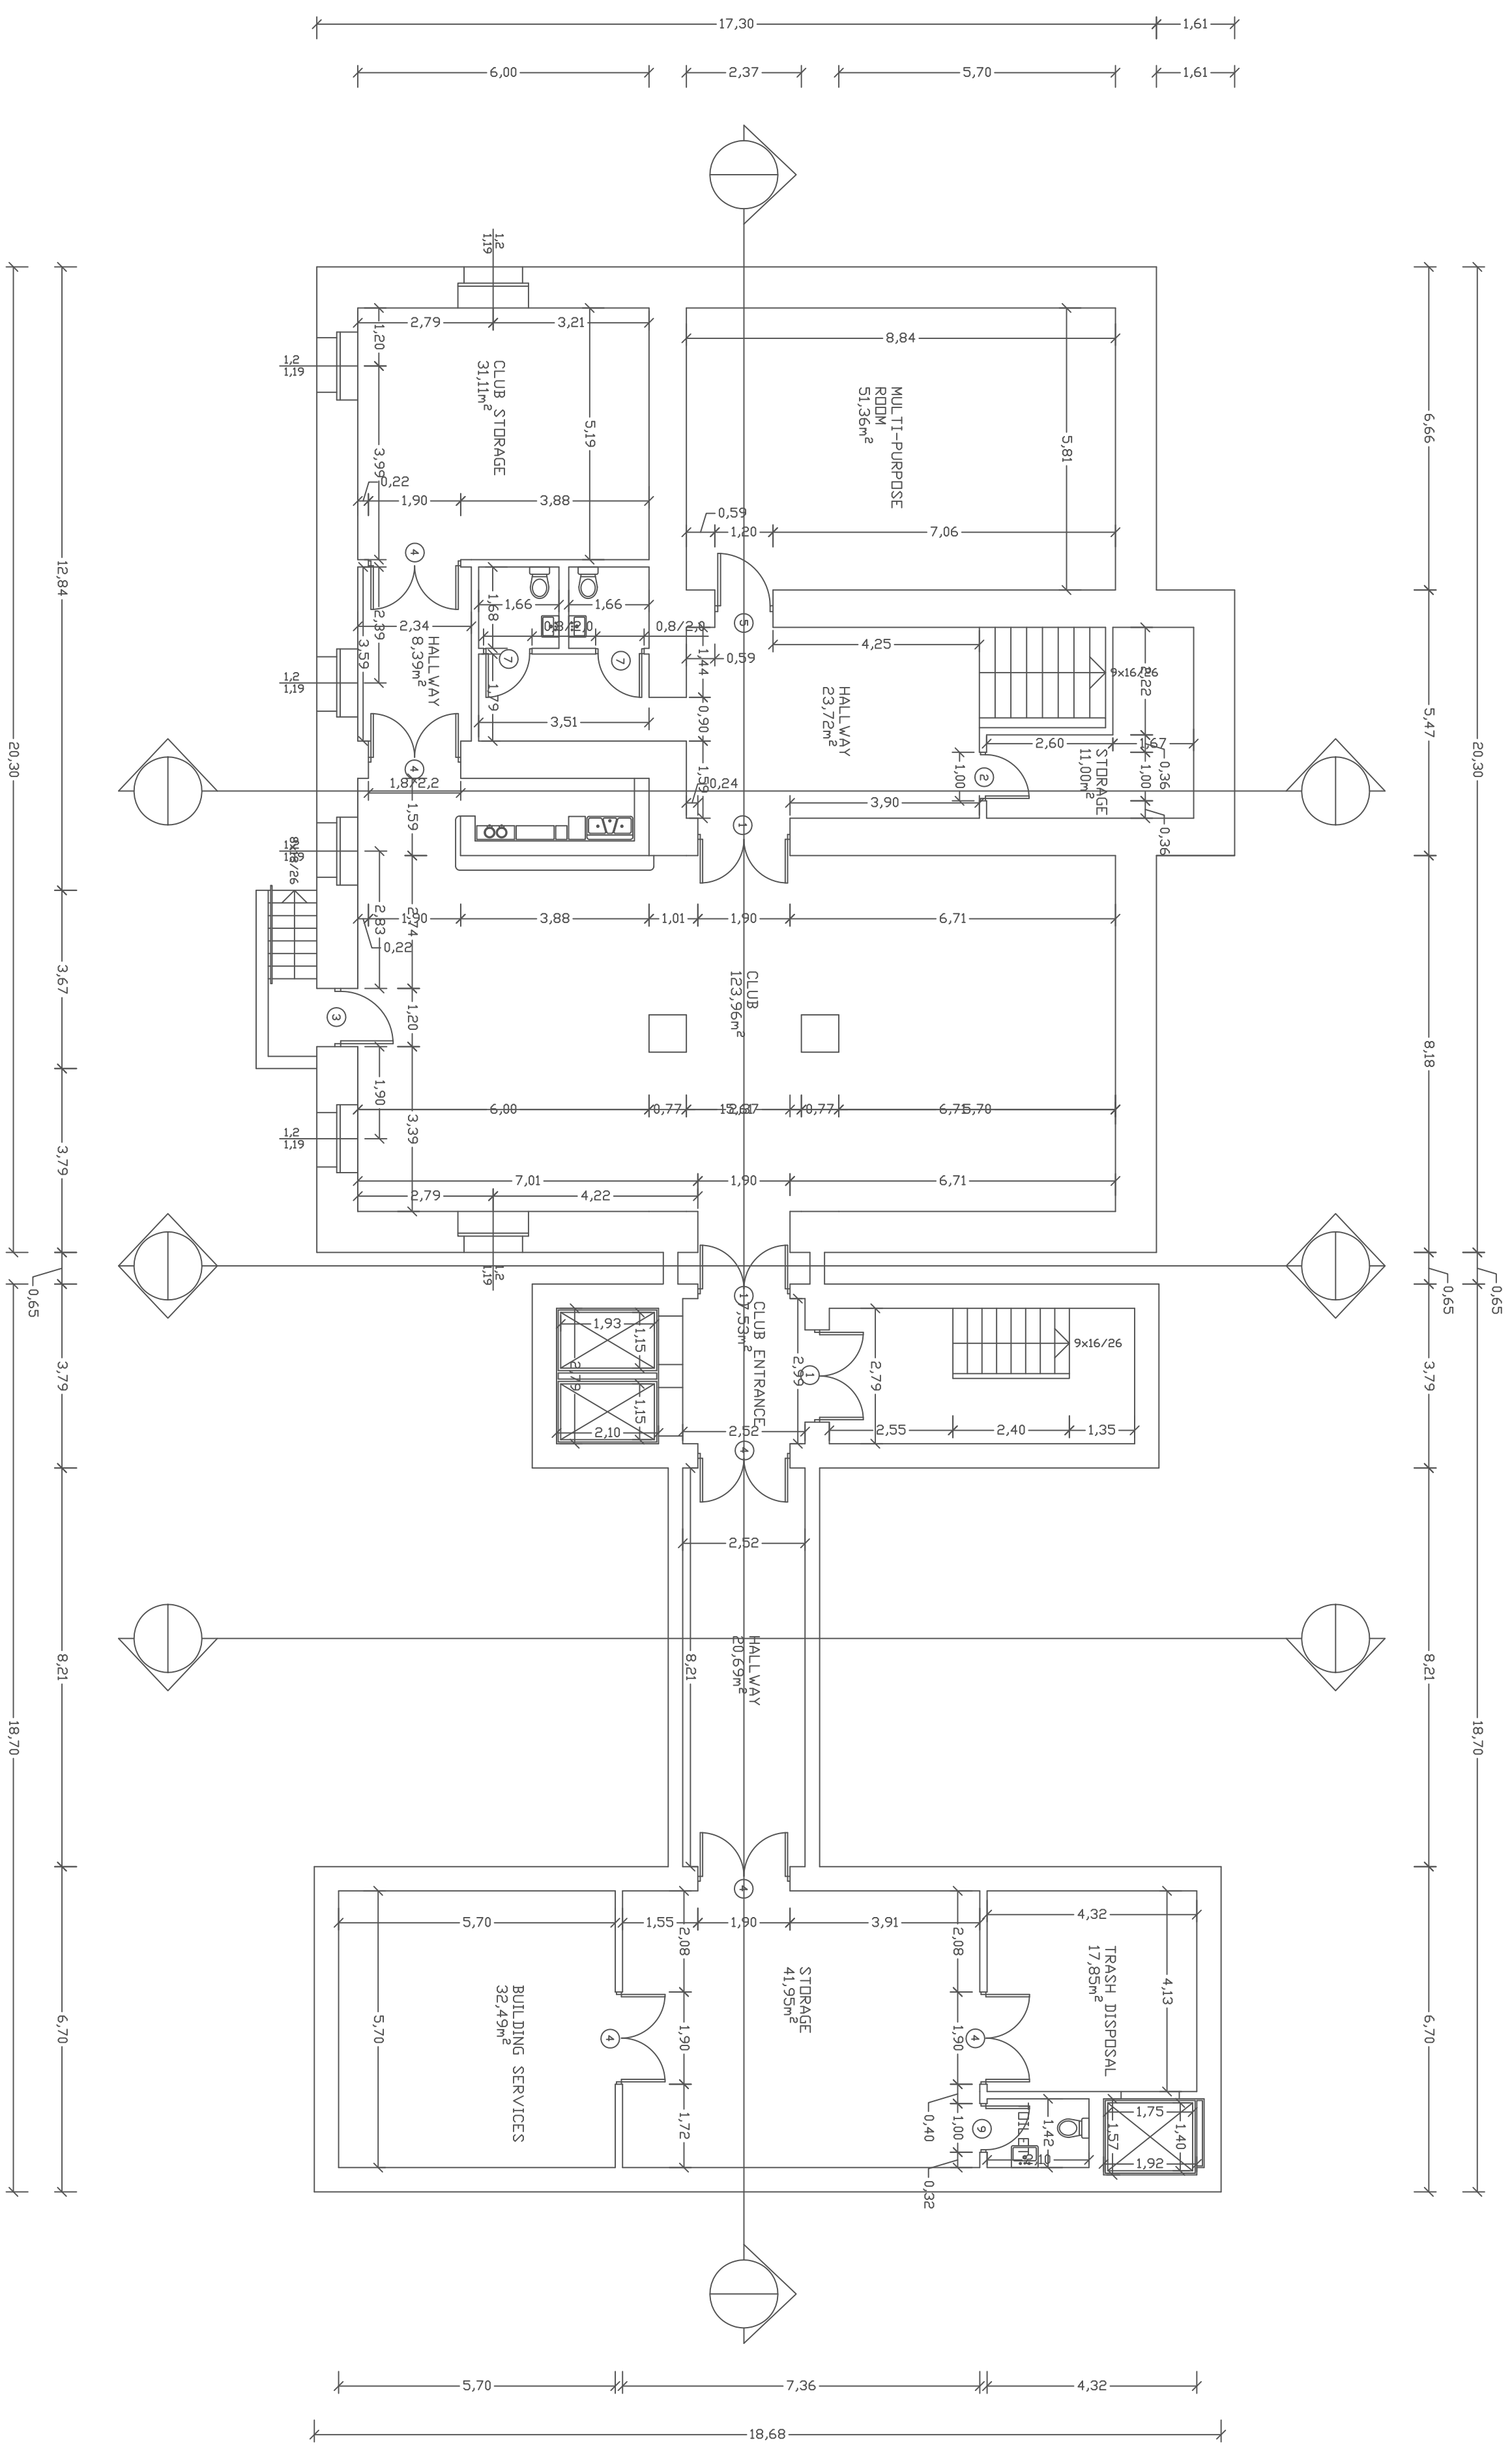

Denkendorf

Musberg

Roof Top  
20.000

Roof 1st Part  
17.230

4. Third Floor  
13.850

3. Second Floor  
9.720

2. First Floor  
5.480

1. Ground Floor  
1.240