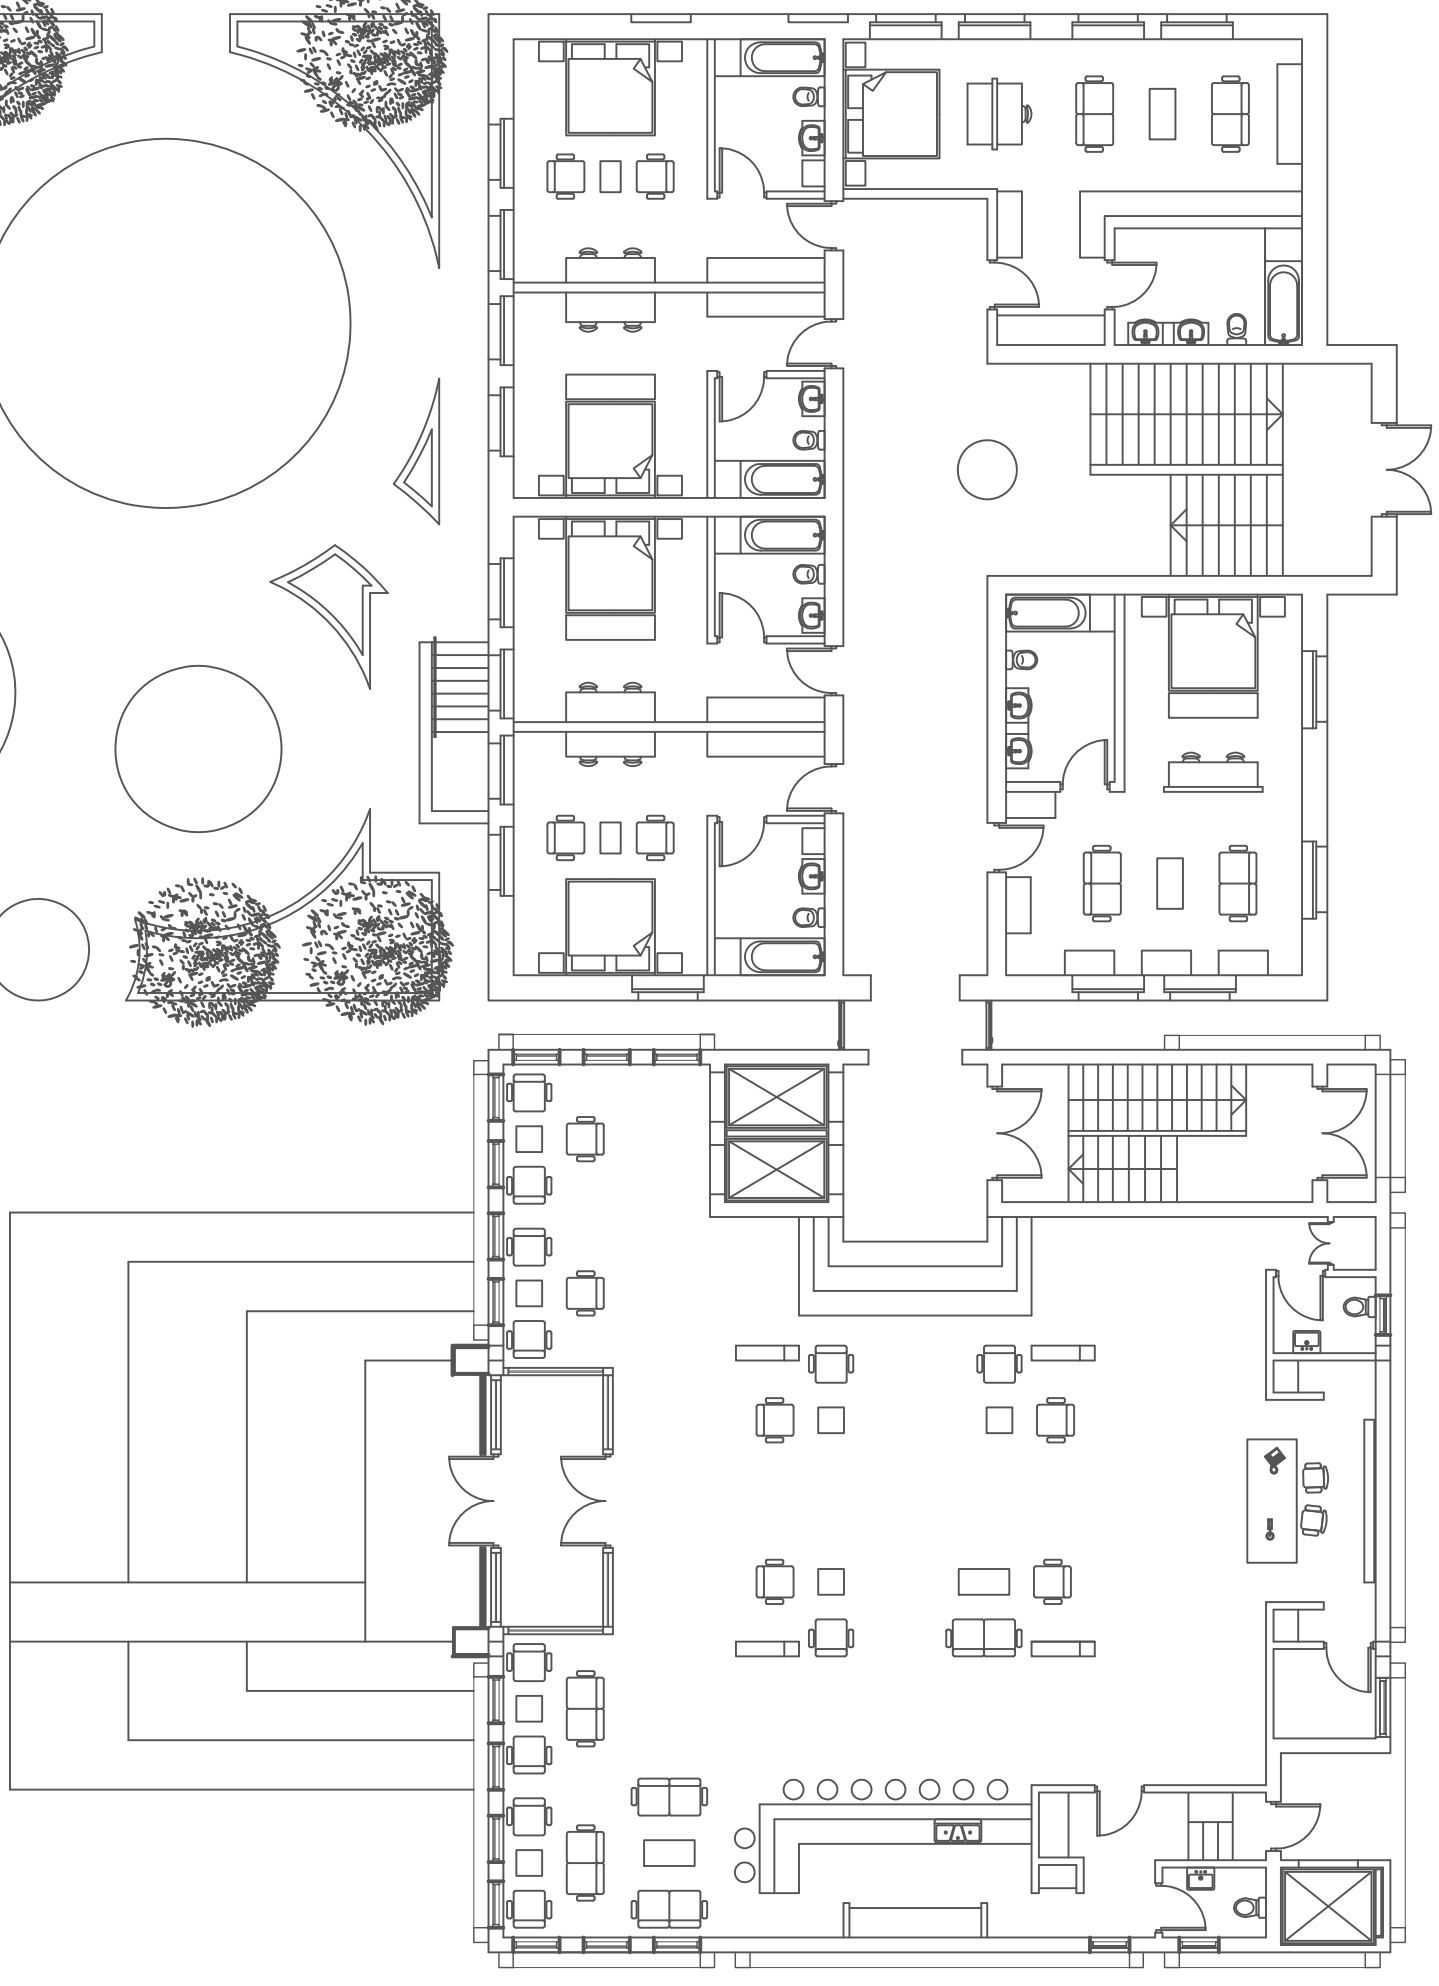

Denkendorf

Musberg

Roof Top  
20.000

Roof 1st Part  
17.230

4. Third Floor  
13.850

3. Second Floor  
9.720

2. First Floor  
5.480

1. Ground Floor  
1.240