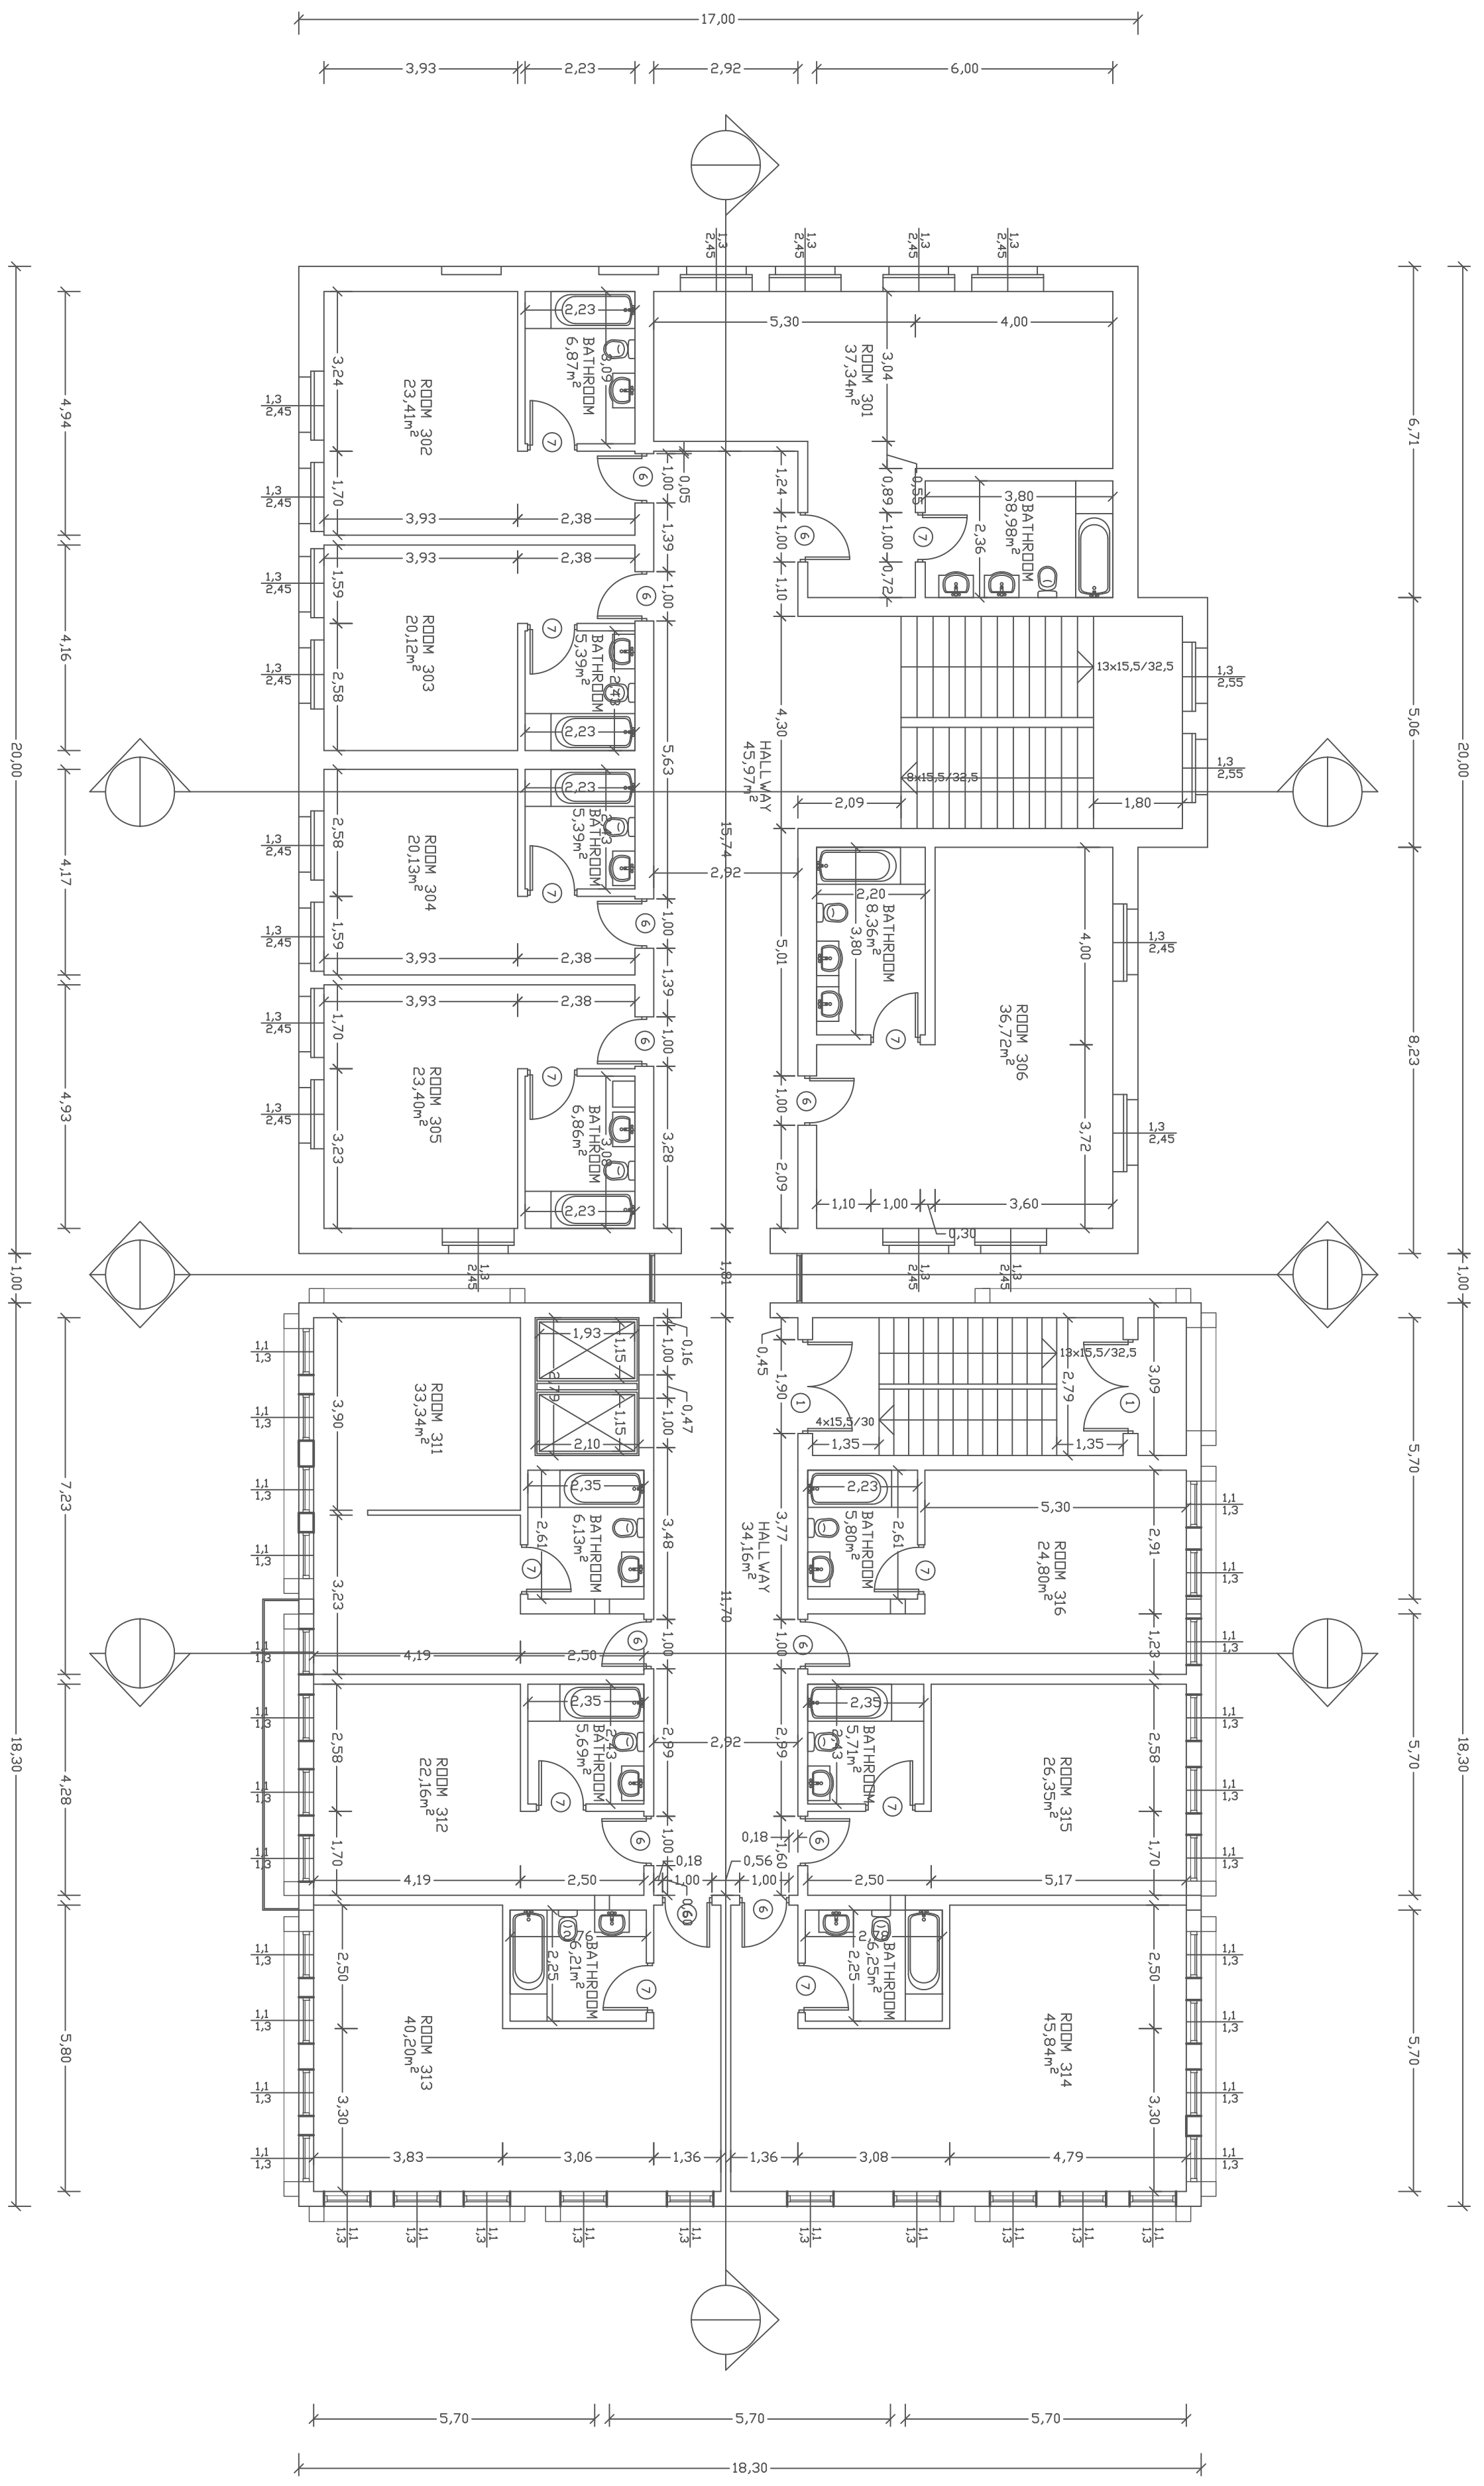

Denkendorf

Musberg

Roof Top  
20.000

Roof 1st Part  
17.230

4. Third Floor  
13.850

3. Second Floor  
9.720

2. First Floor  
5.480

1. Ground Floor  
1.240