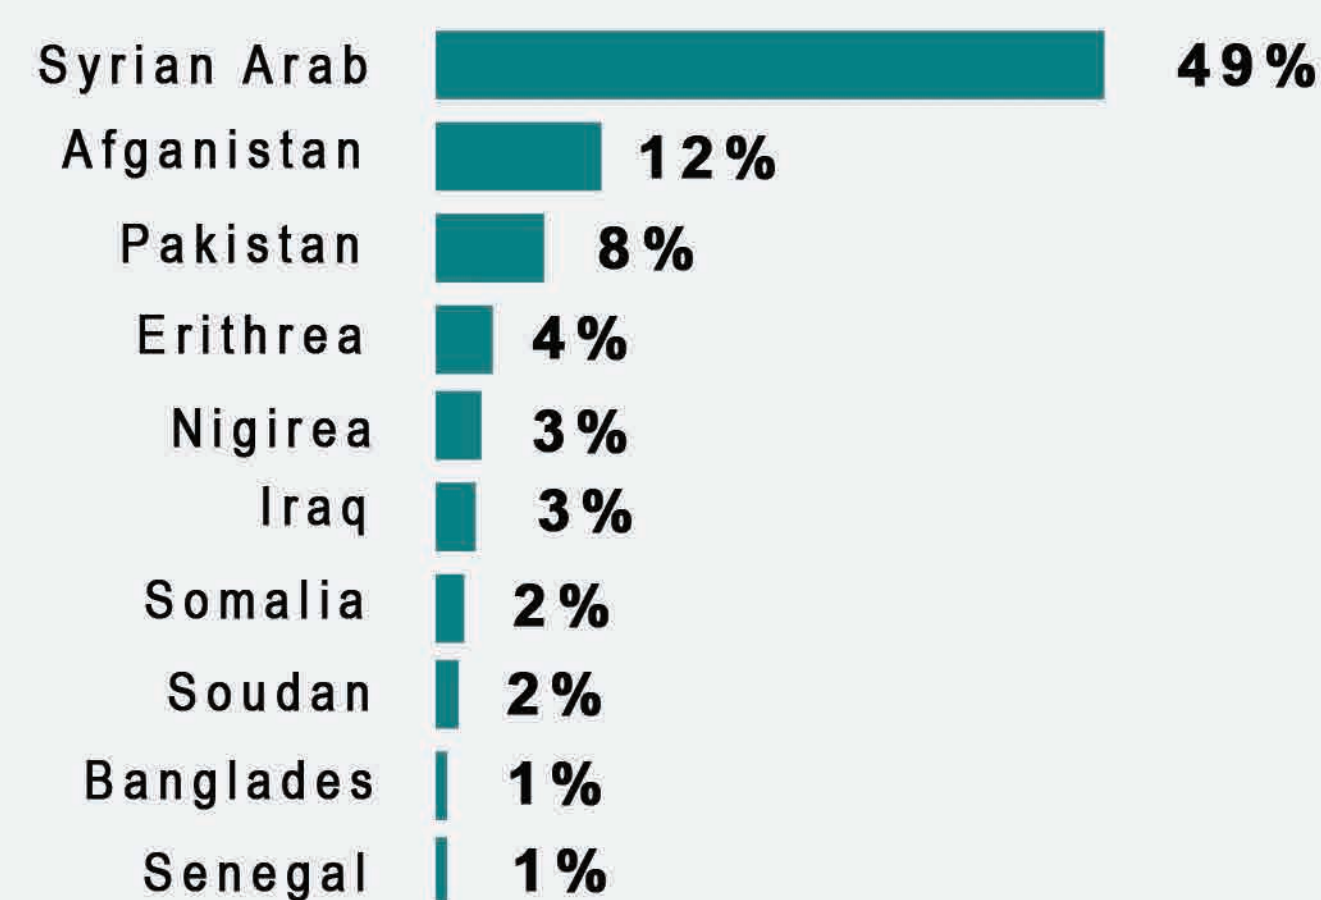

ABSTRACT

International migration is part of a transnational revolution that is shaping societies and politics around the globe

The war in Syria costs many lives and leads millions of people abandoning their homes and search for a shelter and a better future in Europe

336.402 arrivals by sea in 2015
213.200 asylum applications in EU

HOT-SPOTS

LESVOS: 96.607 arrivals in 2016

CHIOS: 39.34 arrivals in 2016

SAMOS: 12.658 arrivals in 2016

Population Data

Demographic