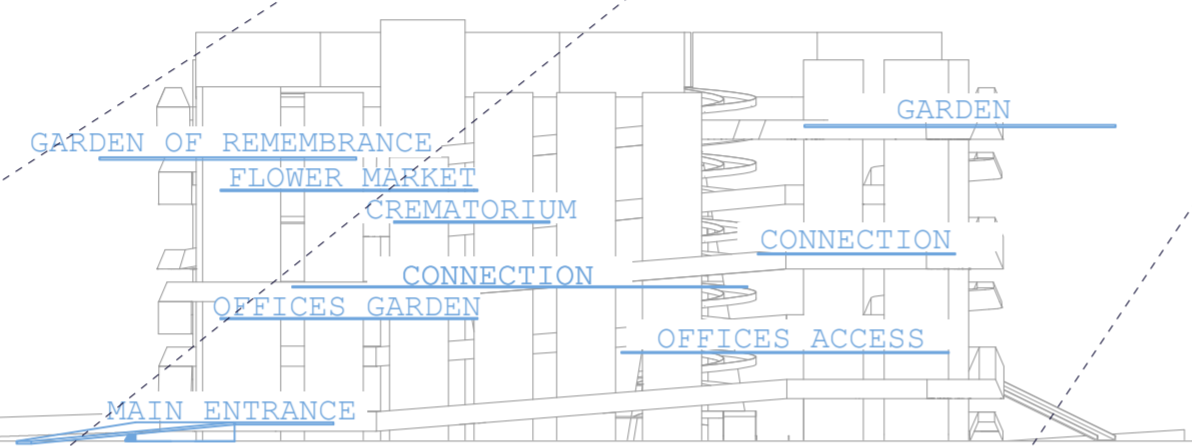

TECHNICAL AND DISTRIBUTION

PUBLIC SPACES

SERVICES

TOWER A
LOCULI TOWER
capacity: 13,440 loculi

TOWER B
REMAINS - OSSUARY
capacity: 27,000 loculi

TOWER C
REMAINS - CINERARY URNS
capacity: 6,145 loculi

TOWER D
COLOBARIUM FOR
CINERARY URNS
capacity: 10,300 loculi

FUNERARY