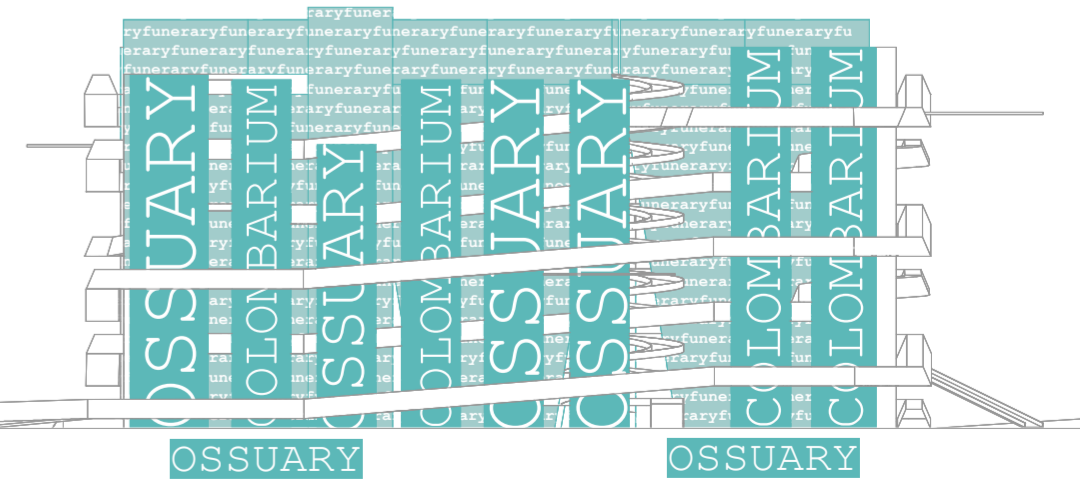

TECHNICAL AND DISTRIBUTION

PUBLIC SPACES

SERVICES

TOWER A
LOCULI TOWER
capacity: 13,440 loculi

TOWER B
REMAINS - OSSUARY
capacity: 27,000 loculi

TOWER C
REMAINS - CINERARY URNS
capacity: 6,145 loculi

TOWER D
COLOBARIUM FOR
CINERARY URNS
capacity: 10,300 loculi

FUNERARY