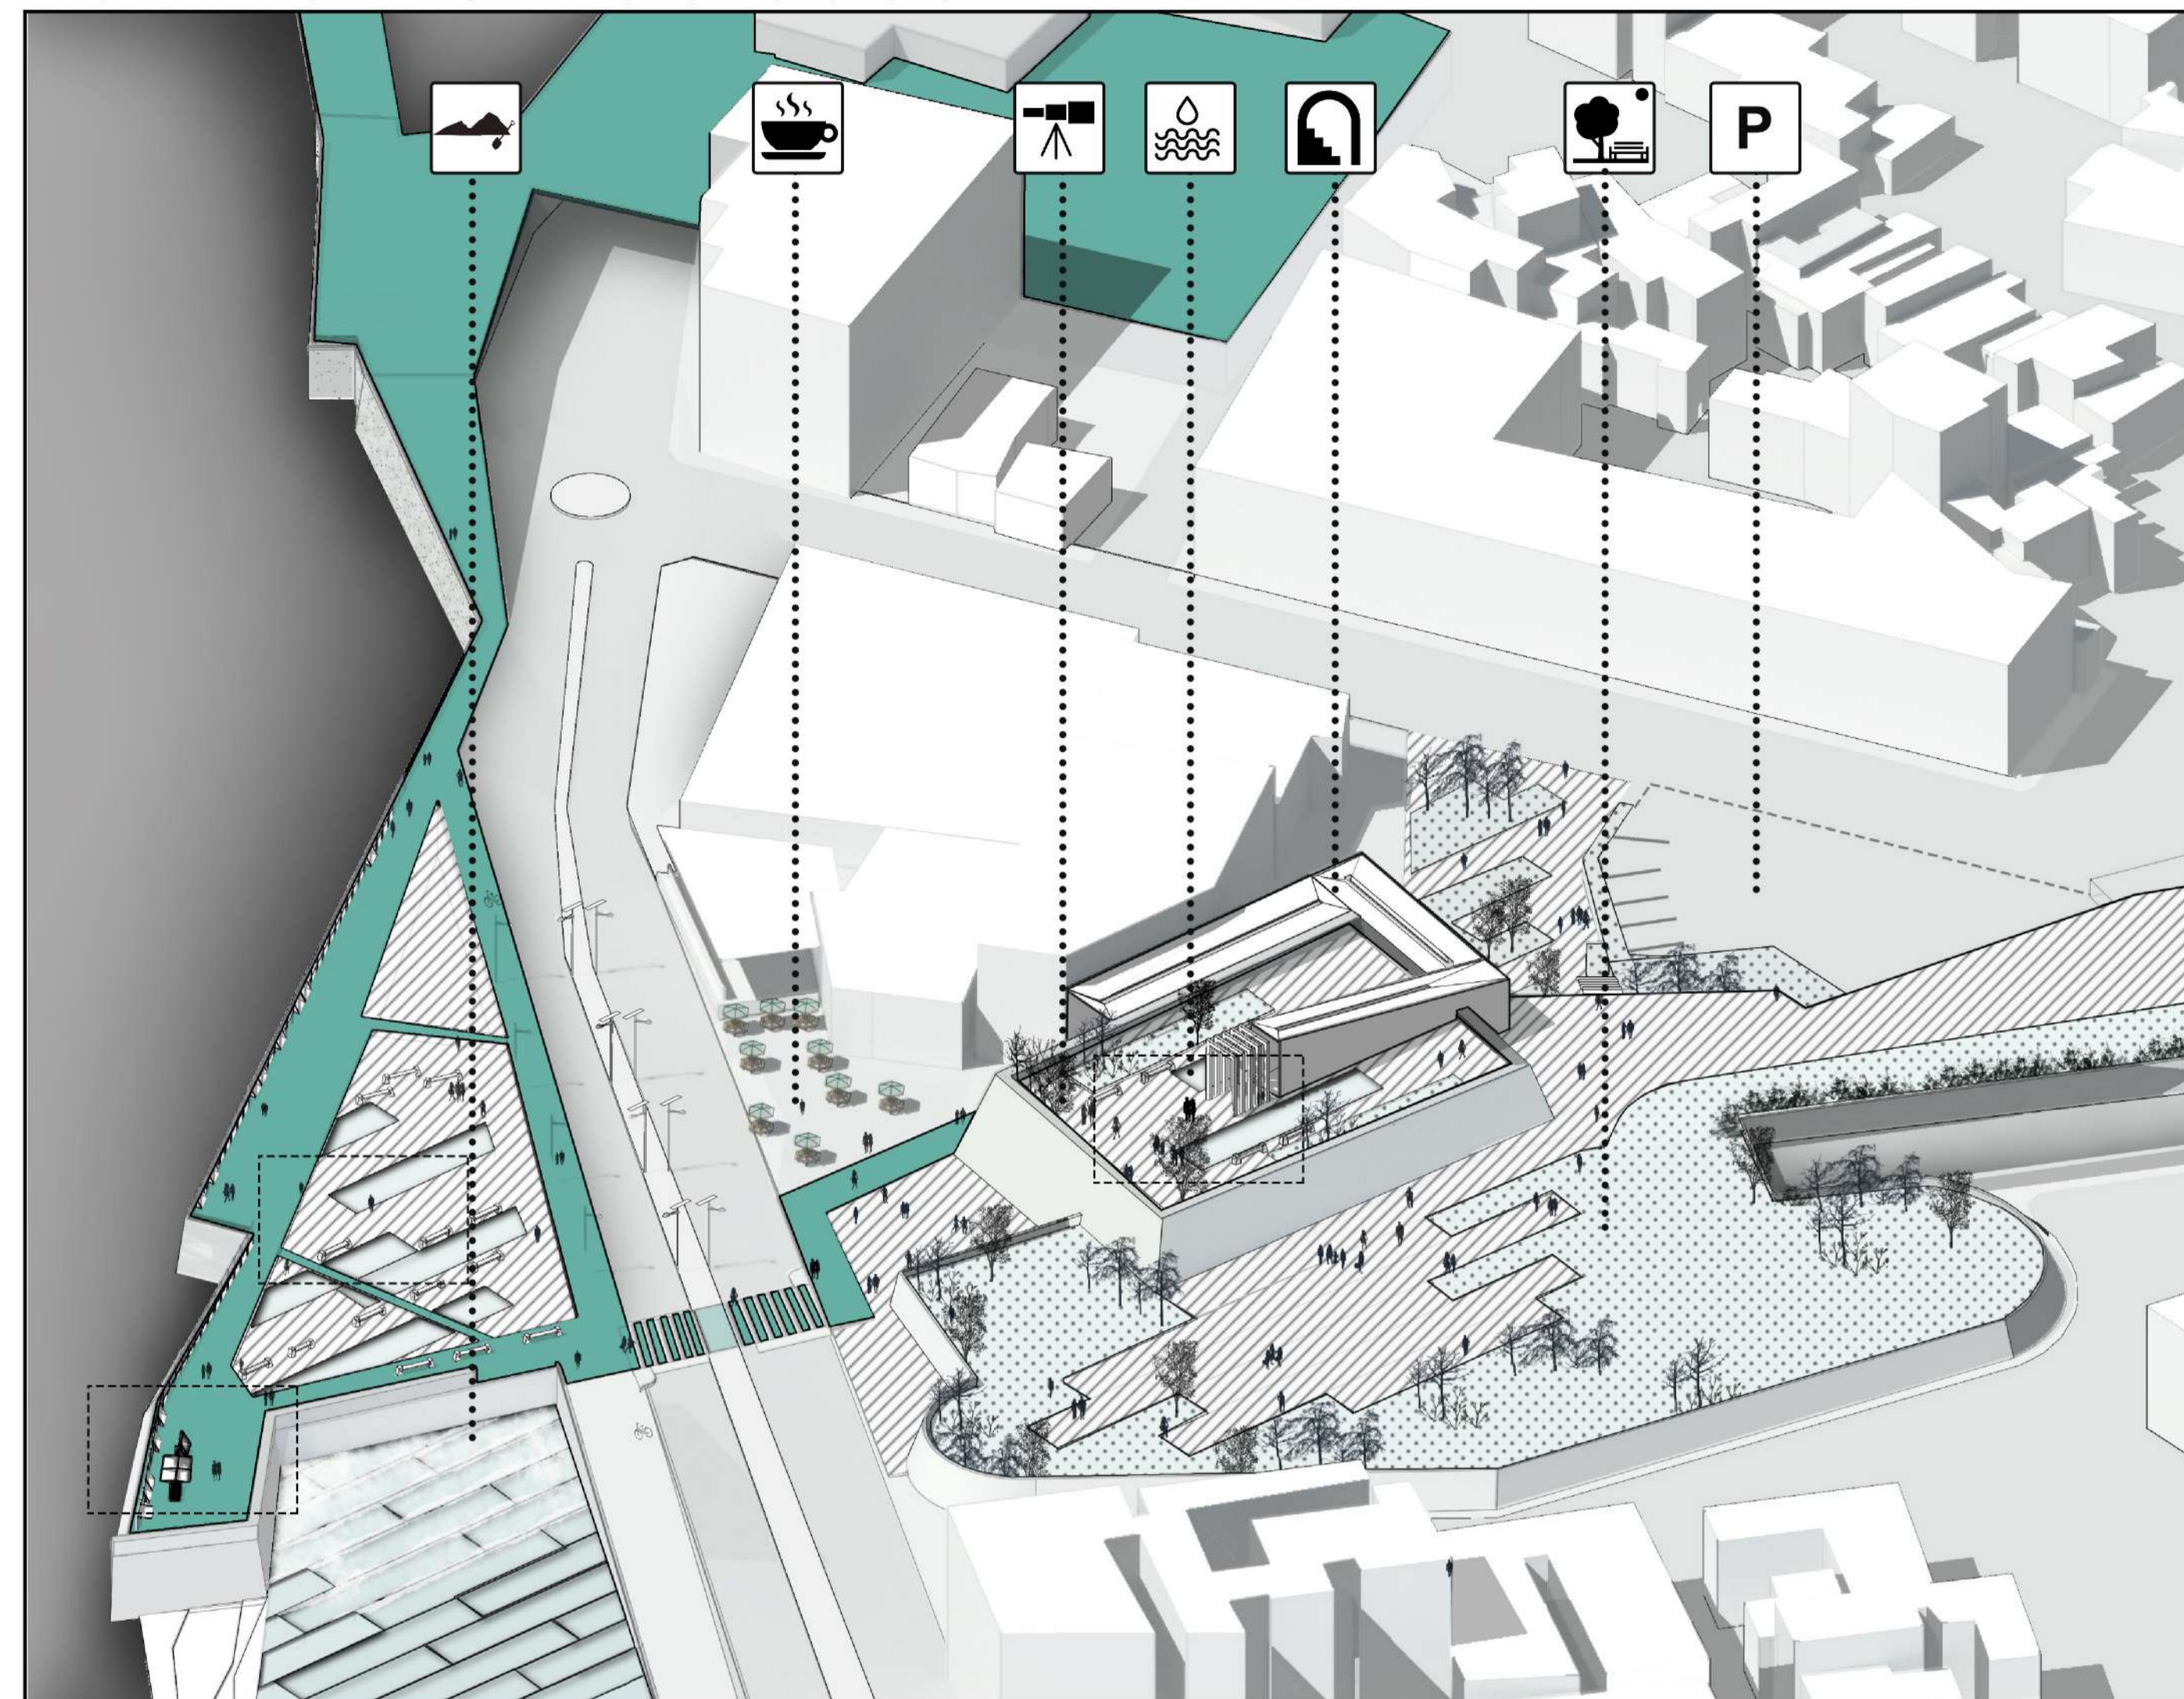

AREA 03 : ST. ANDREAS' BASTION

PRODUCTION & ATMOSPHERIC EFFECTS

DIAGRAMMATIC REPRESENTATION OF FUNCTIONS

LEGEND

- GREEN
- PROMENADE
- REGENERATED AREA
- SALTWORKS
- CAFE
- OBSERVATORY
- WATER CHANNELS
- GATE TO BASTION
- PUBLIC SPACE
- PARKING LOT