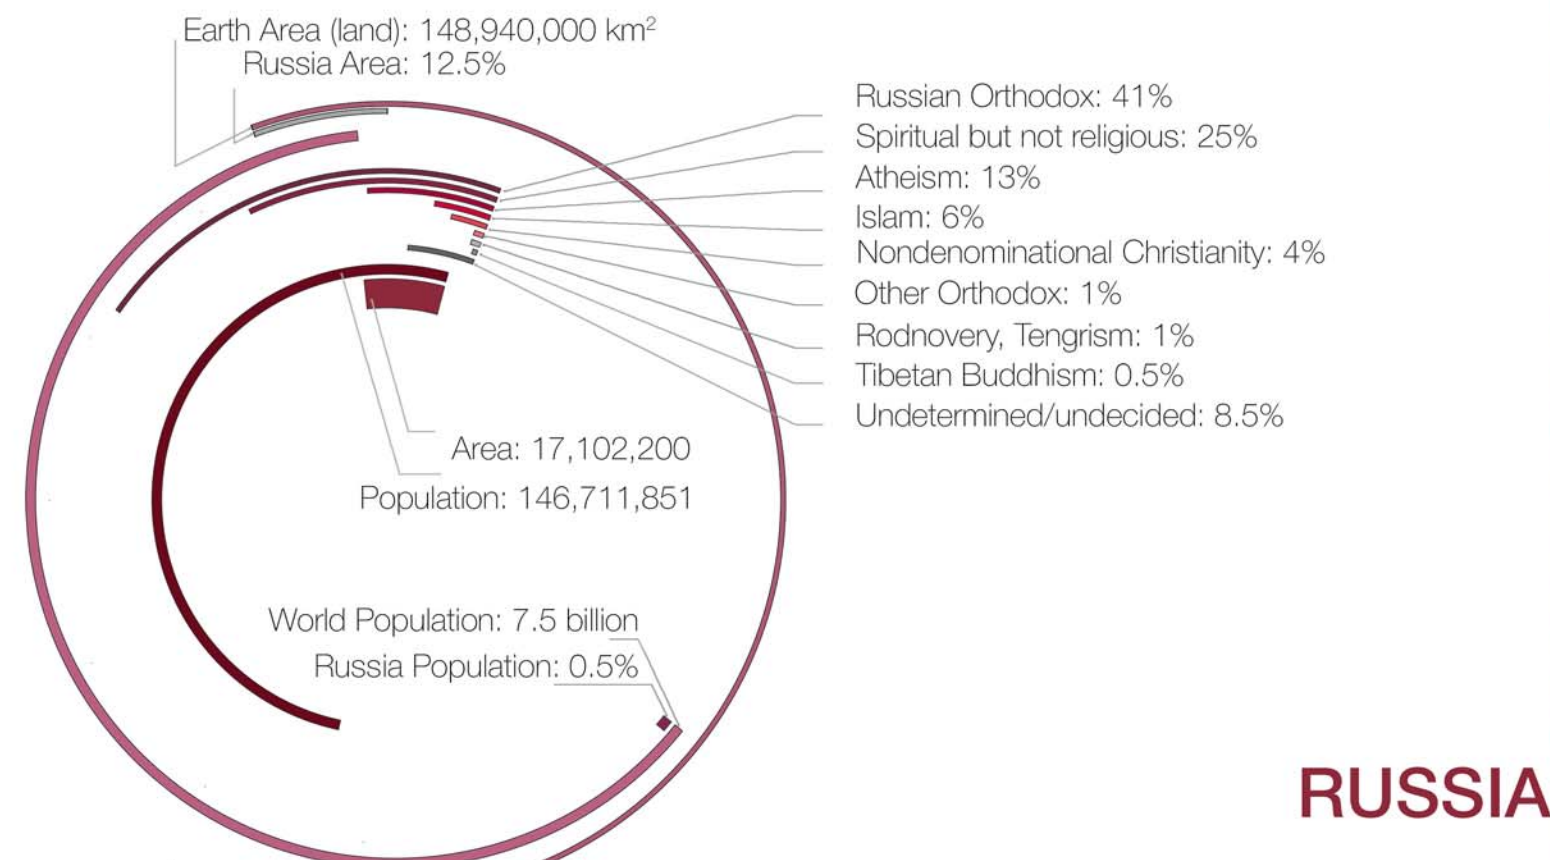

# WHERE?

presentation and demographics of the studied area in relation to its' general chorospatial position

City	Population
Moscow	12,228,685
Saint Petersburg	5,323,300
Novosibirsk	1,567,087
Yekaterinburg	1,488,791
Nizhny Novgorod	1,250,619
Kazan	1,216,965
Samara	1,171,598
Chelyabinsk	1,156,201
Omsk	1,154,116
Ufa	1,096,702