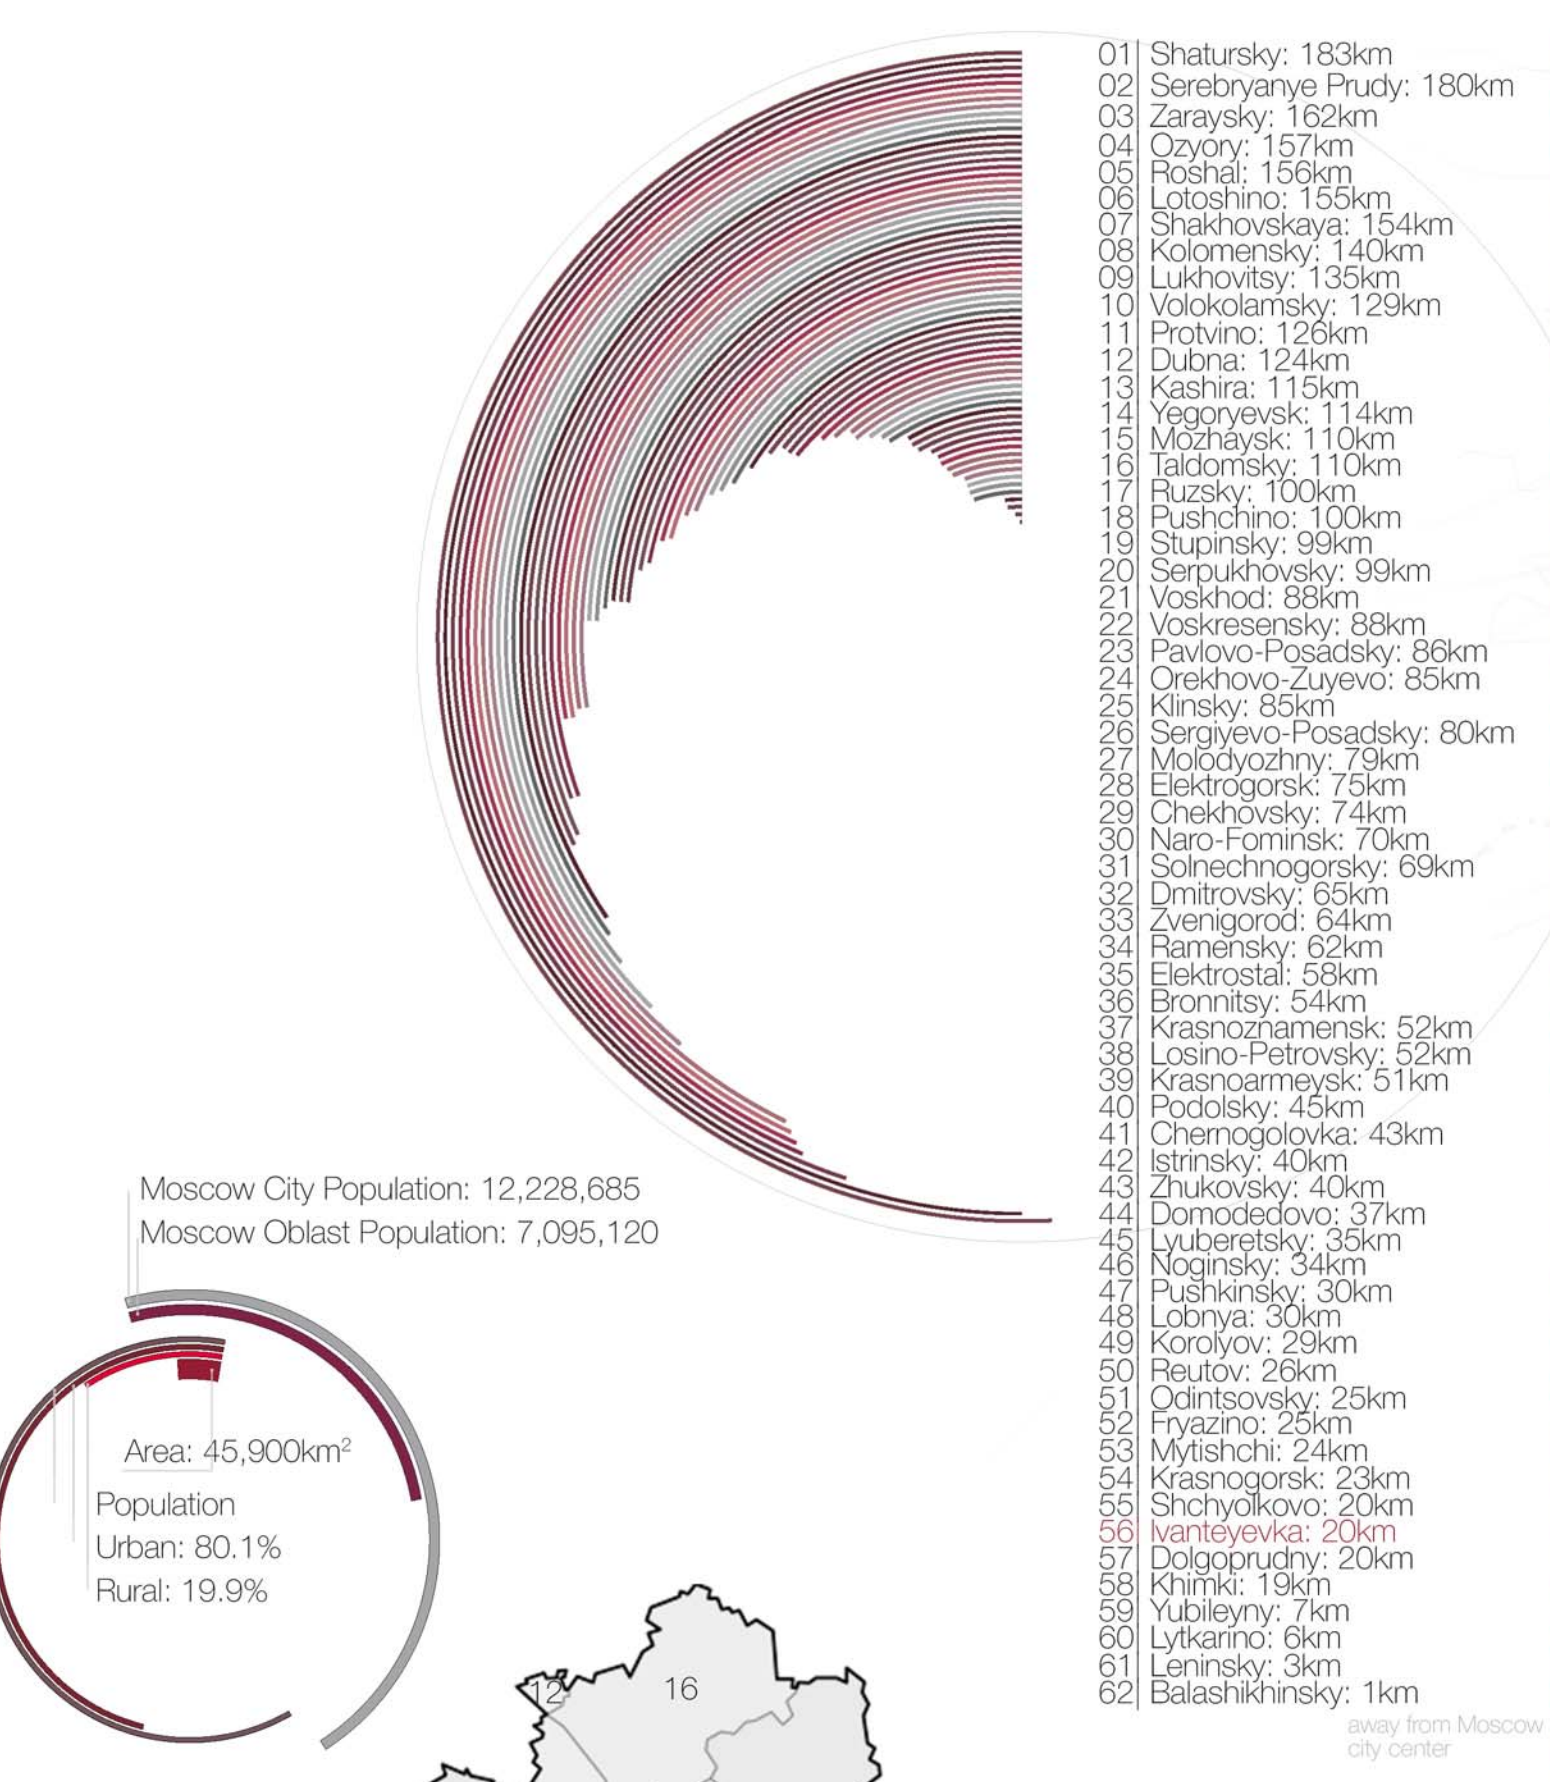

# WHERE?

presentation and demographics of the studied area in relation to its' general chorospatial position

City	Population
Moscow	12,228,685
Saint Petersburg	5,323,300
Novosibirsk	1,567,087
Yekaterinburg	1,488,791
Nizhny Novgorod	1,250,619
Kazan	1,216,965
Samara	1,171,598
Chelyabinsk	1,156,201
Omsk	1,154,116
Ufa	1,096,702

## MOSCOW

Did not complete High School: 1.8%  
 Completed High School: 11.8%  
 Some College: 22.2%  
 Completed Associate Degree: 5.4%  
 Completed Bachelors Degree: 30%  
 Completed Graduate Degree: 13.8%

Russian: 91.65%  
 Ukrainian: 1.42%  
 Tatar: 1.38%  
 Armenian: 0.98%  
 Azeri, Uzbek, Chuvash: 0.9%  
 Belarusian, Moldovan: 0.6%  
 Georgian, Chechen: 0.5%  
 Tajik, Ossetian: 0.3%  
 Mordvin: 0.2%  
 Others: 1.6%