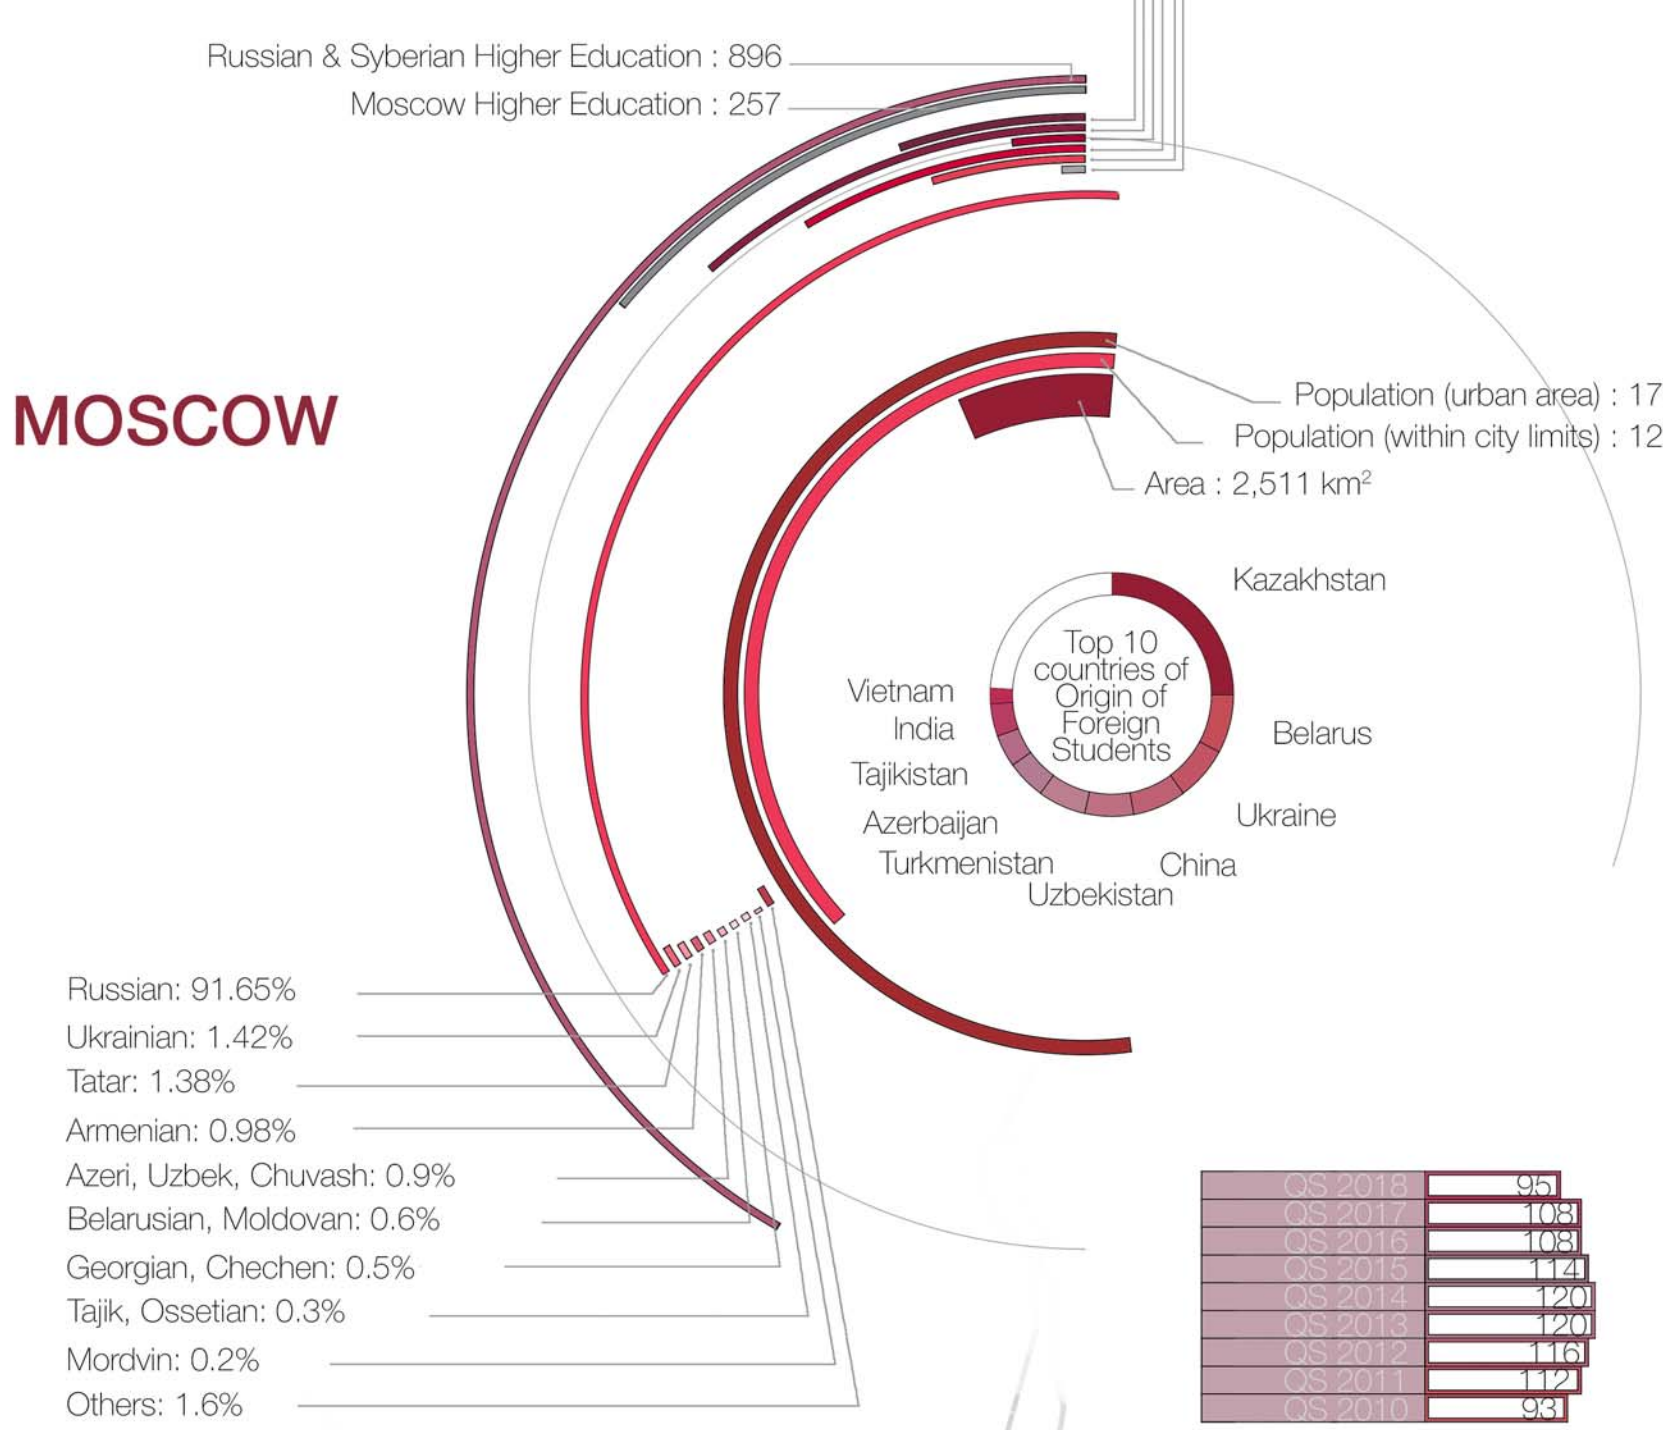

# WHERE?

presentation and demographics of the studied area in relation to its' general chorospatial position

City	Population
Moscow	12,228,685
Saint Petersburg	5,323,300
Novosibirsk	1,567,087
Yekaterinburg	1,488,791
Nizhny Novgorod	1,250,619
Kazan	1,216,965
Samara	1,171,598
Chelyabinsk	1,156,201
Omsk	1,154,116
Ufa	1,096,702

## MOSCOW

Did not complete High School: 1.8%  
 Completed High School: 11.8%  
 Some College: 22.2%  
 Completed Associate Degree: 5.4%  
 Completed Bachelors Degree: 30%  
 Completed Graduate Degree: 13.8%

Russian: 91.65%  
 Ukrainian: 1.42%  
 Tatar: 1.38%  
 Armenian: 0.98%  
 Azeri, Uzbek, Chuvash: 0.9%  
 Belarusian, Moldovan: 0.6%  
 Georgian, Chechen: 0.5%  
 Tajik, Ossetian: 0.3%  
 Mordvin: 0.2%  
 Others: 1.6%