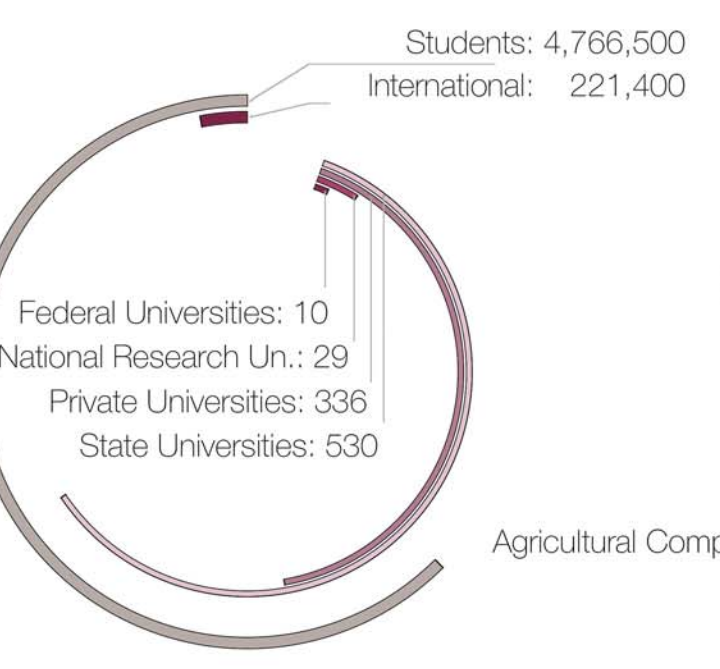

# WHERE?

presentation and demographics of the studied area in relation to its' general chorospatial position

City	Population
Moscow	12,228,685
Saint Petersburg	5,323,300
Novosibirsk	1,567,087
Yekaterinburg	1,488,791
Nizhny Novgorod	1,250,619
Kazan	1,216,965
Samara	1,171,598
Chelyabinsk	1,156,201
Omsk	1,154,116
Ufa	1,096,702

## MOSCOW

Did not complete High School: 1.8%  
 Completed High School: 11.8%  
 Some College: 22.2%  
 Completed Associate Degree: 5.4%  
 Completed Bachelors Degree: 30%  
 Completed Graduate Degree: 13.8%