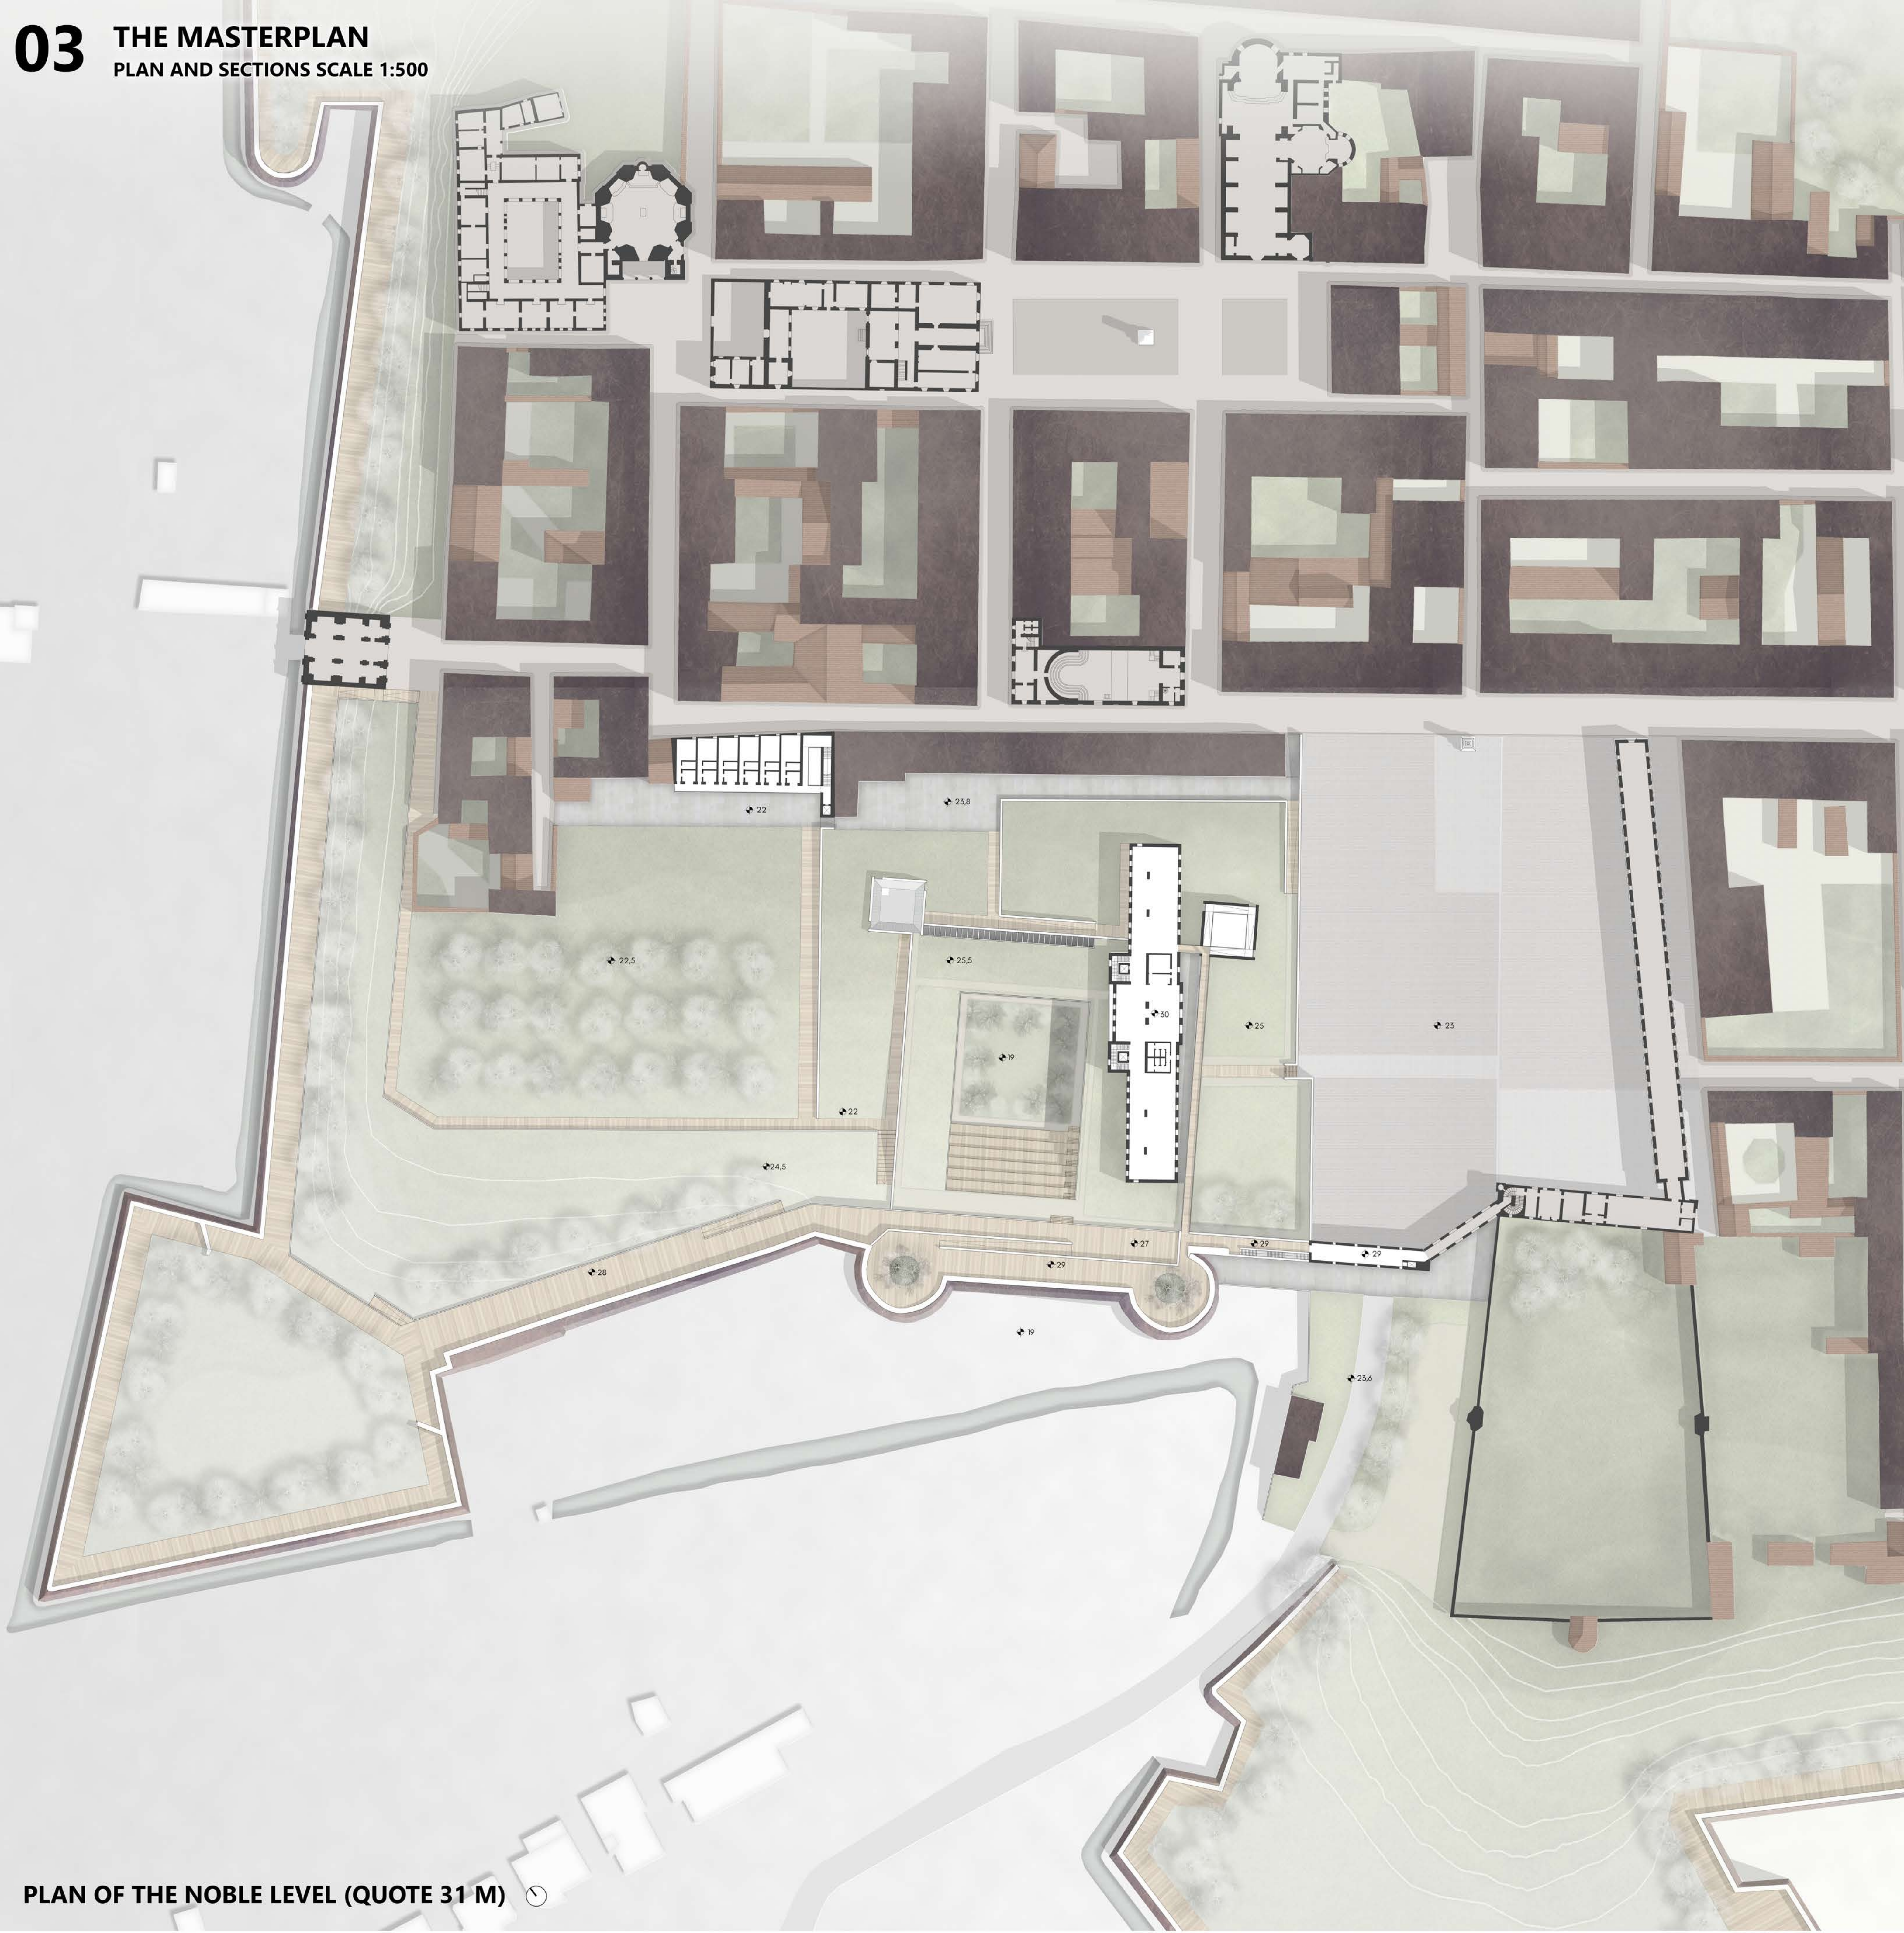

**03 THE MASTERPLAN**  
PLAN AND SECTIONS SCALE 1:500

PLAN OF THE NOBLE LEVEL (QUOTE 31 M)

SECTIONS OF PIAZZA D'ARMI