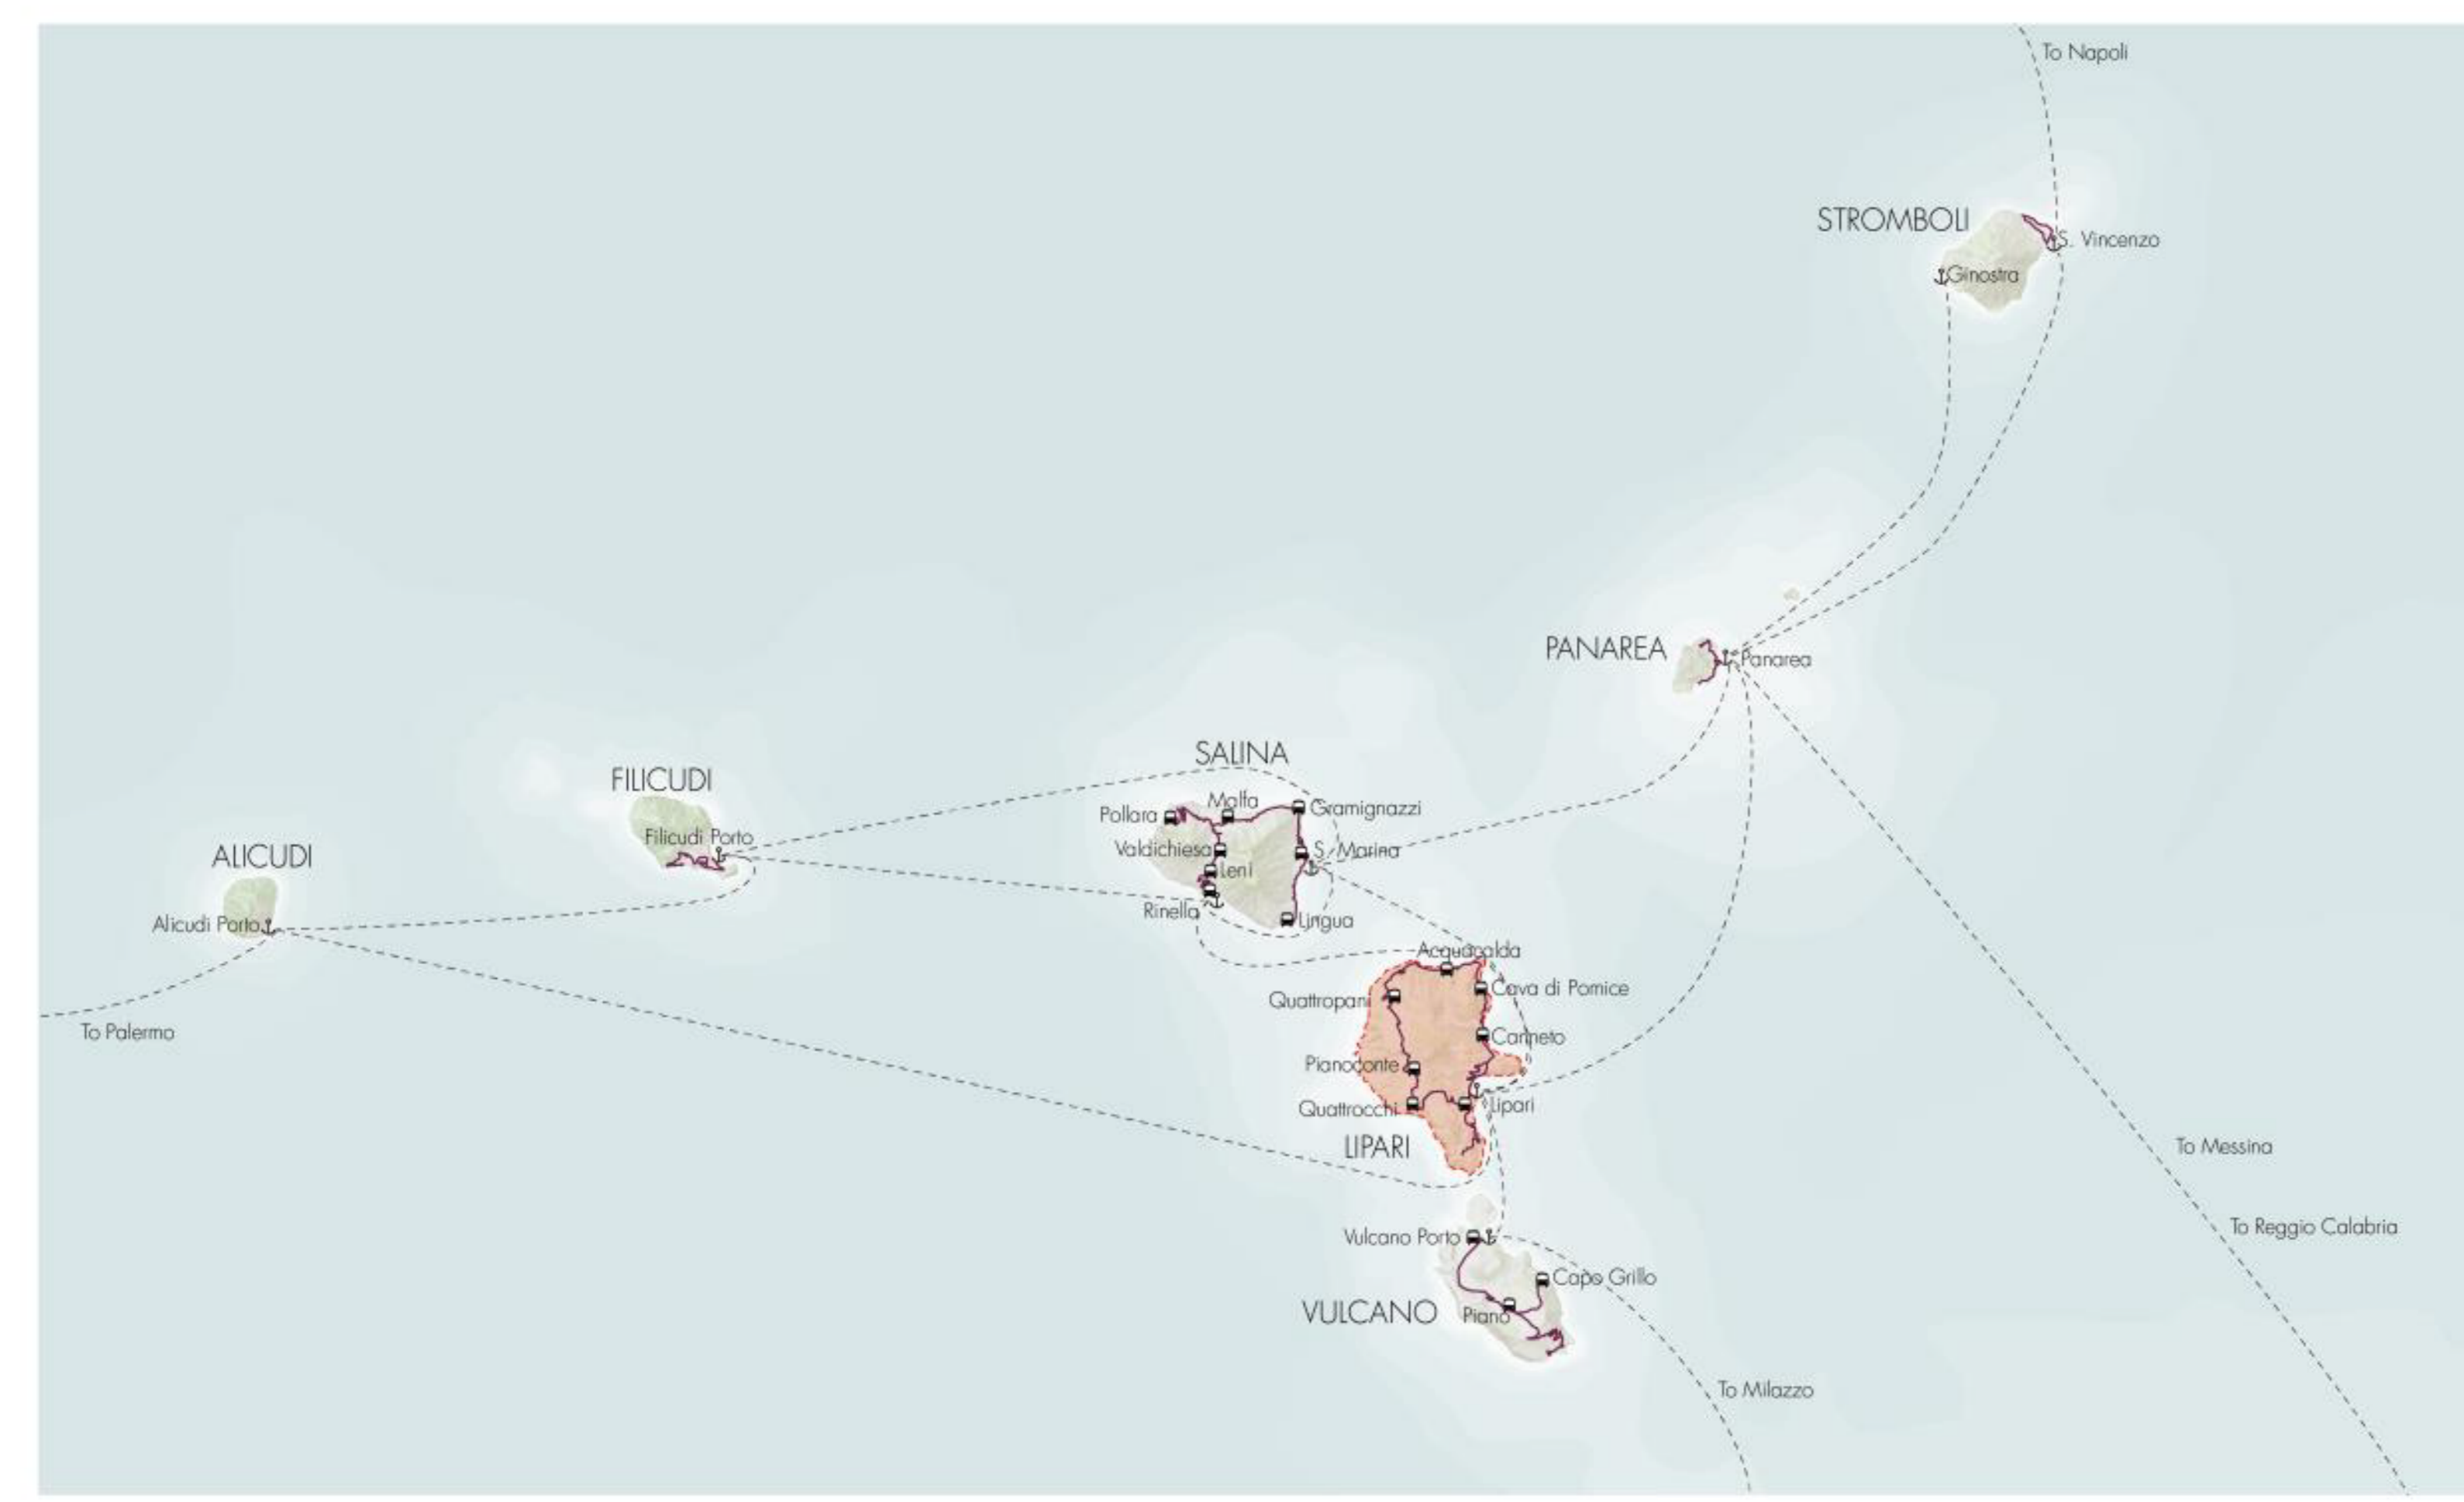

LIPARI IN AEOLIAN ISLANDS 1:250 000