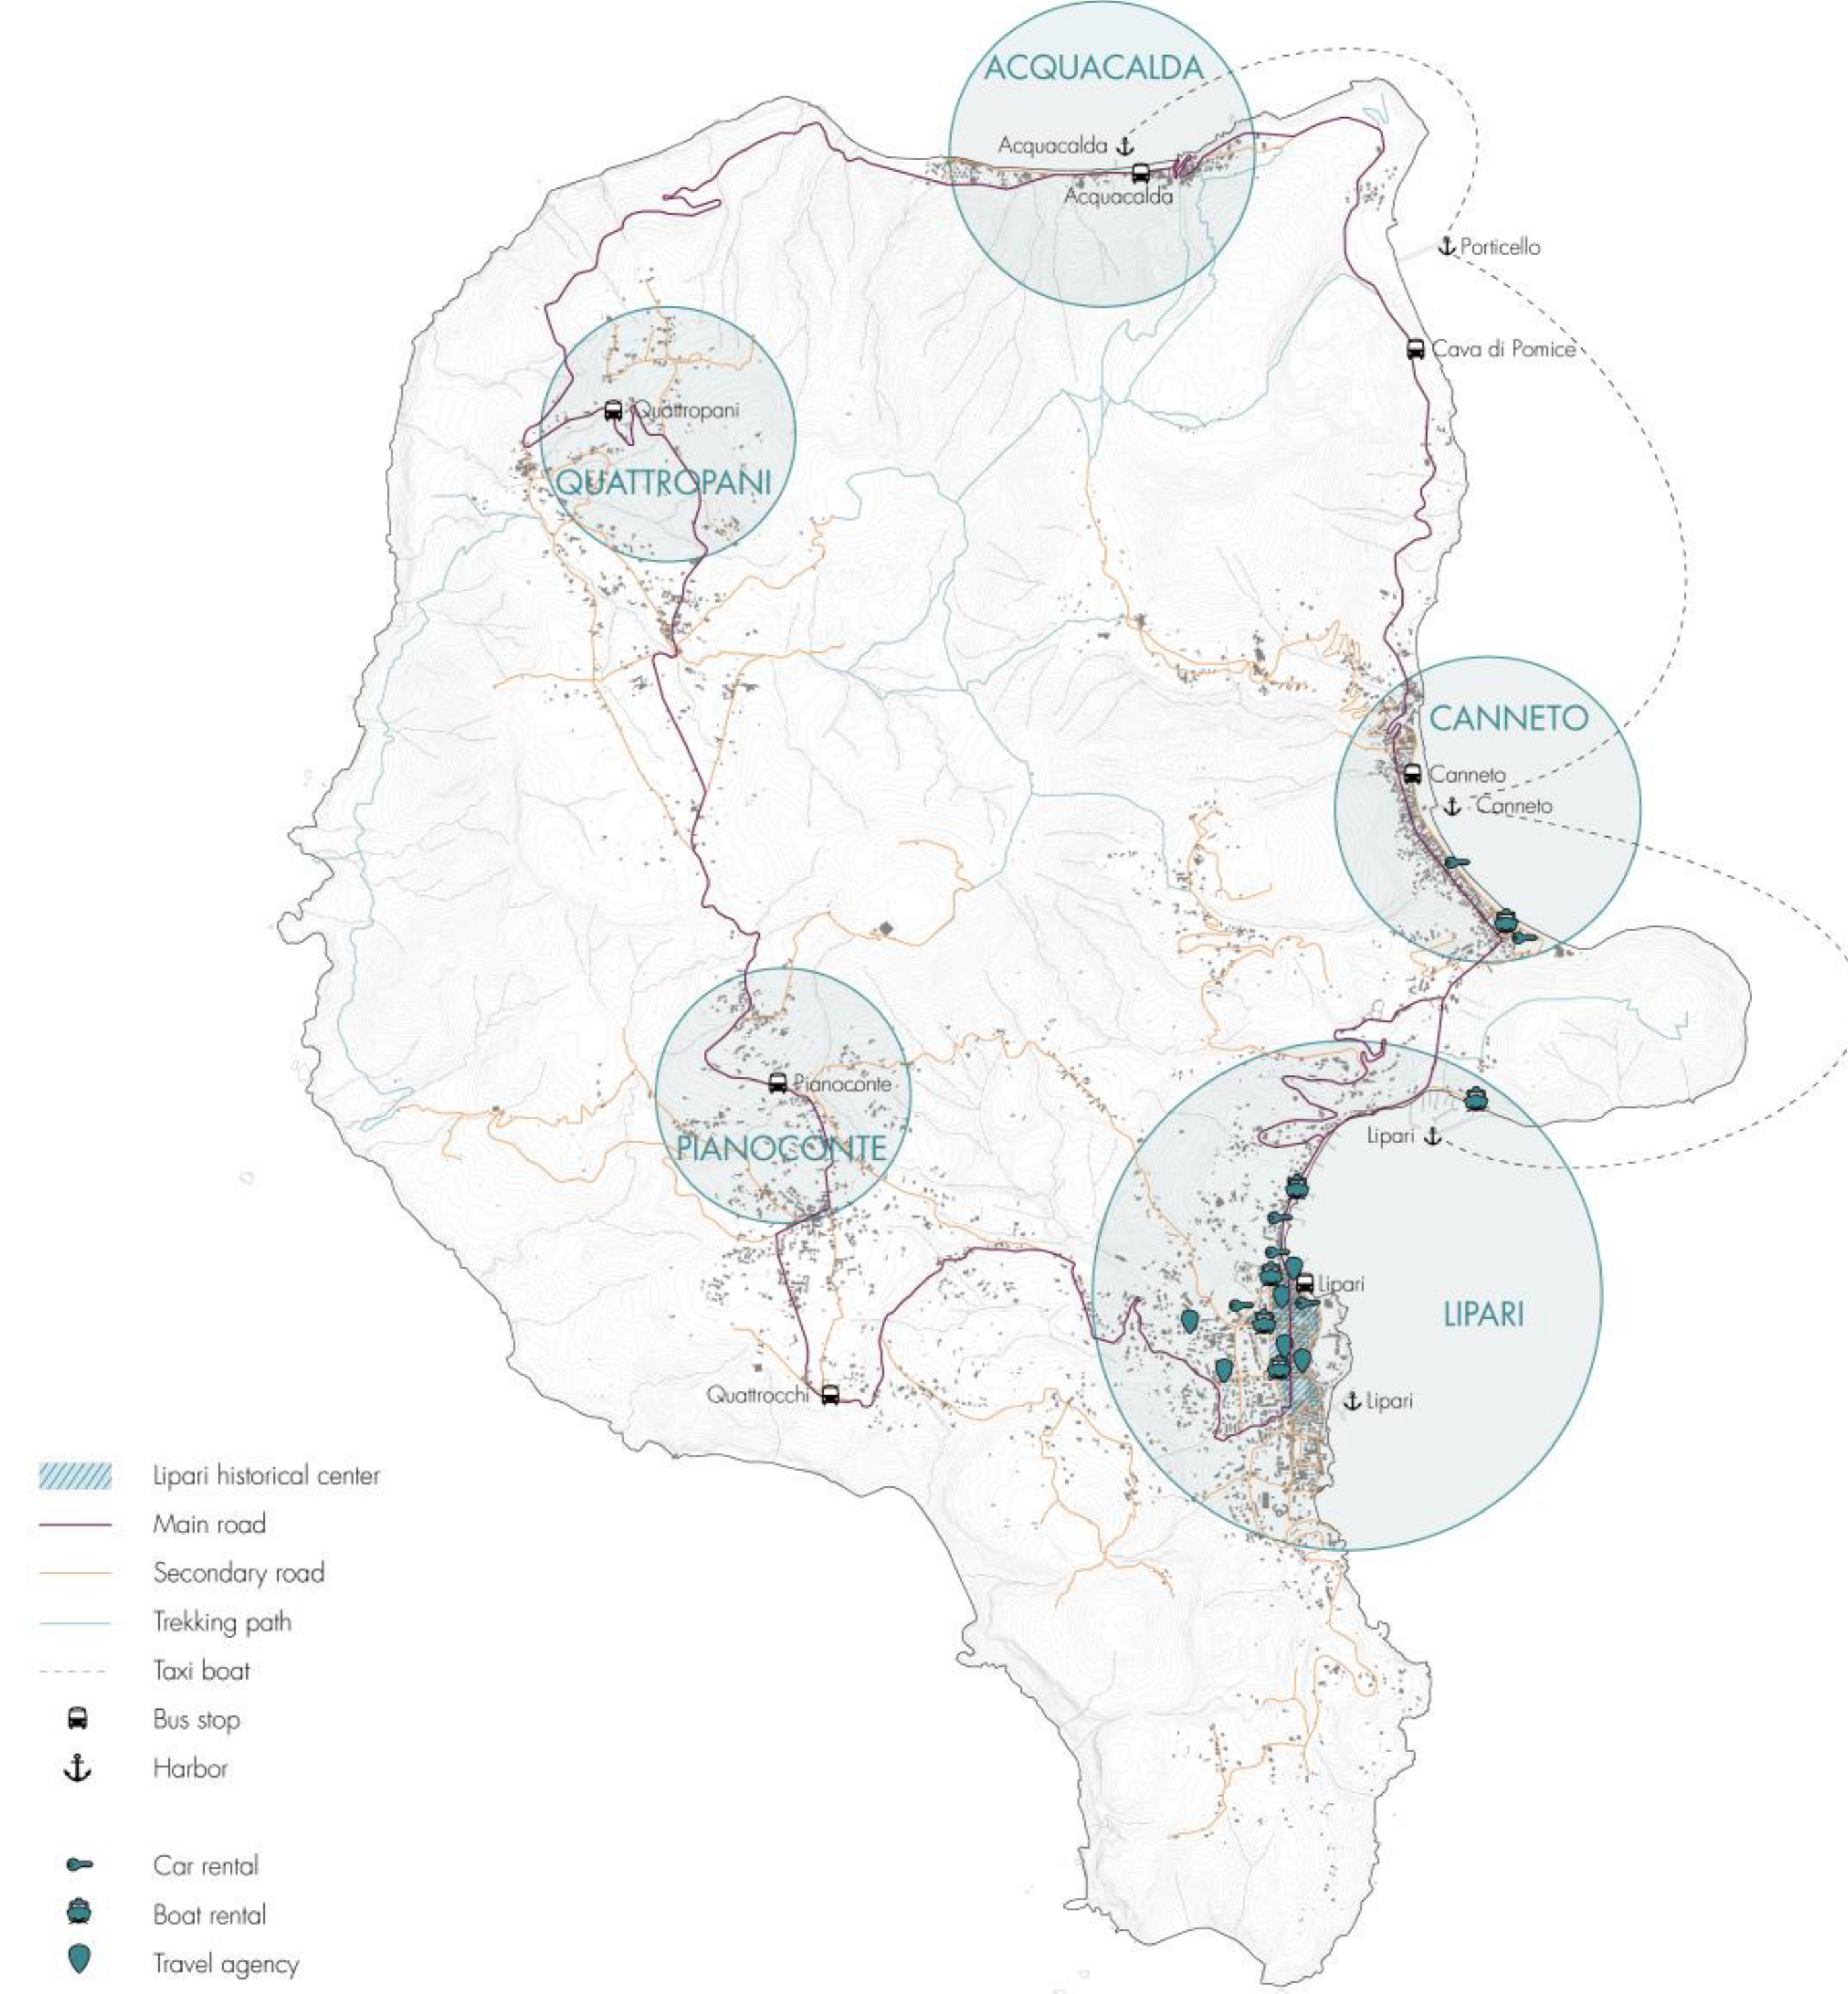

PUBLIC TRANSPORTATION AND TOURISM FACILITIES 1:25 000