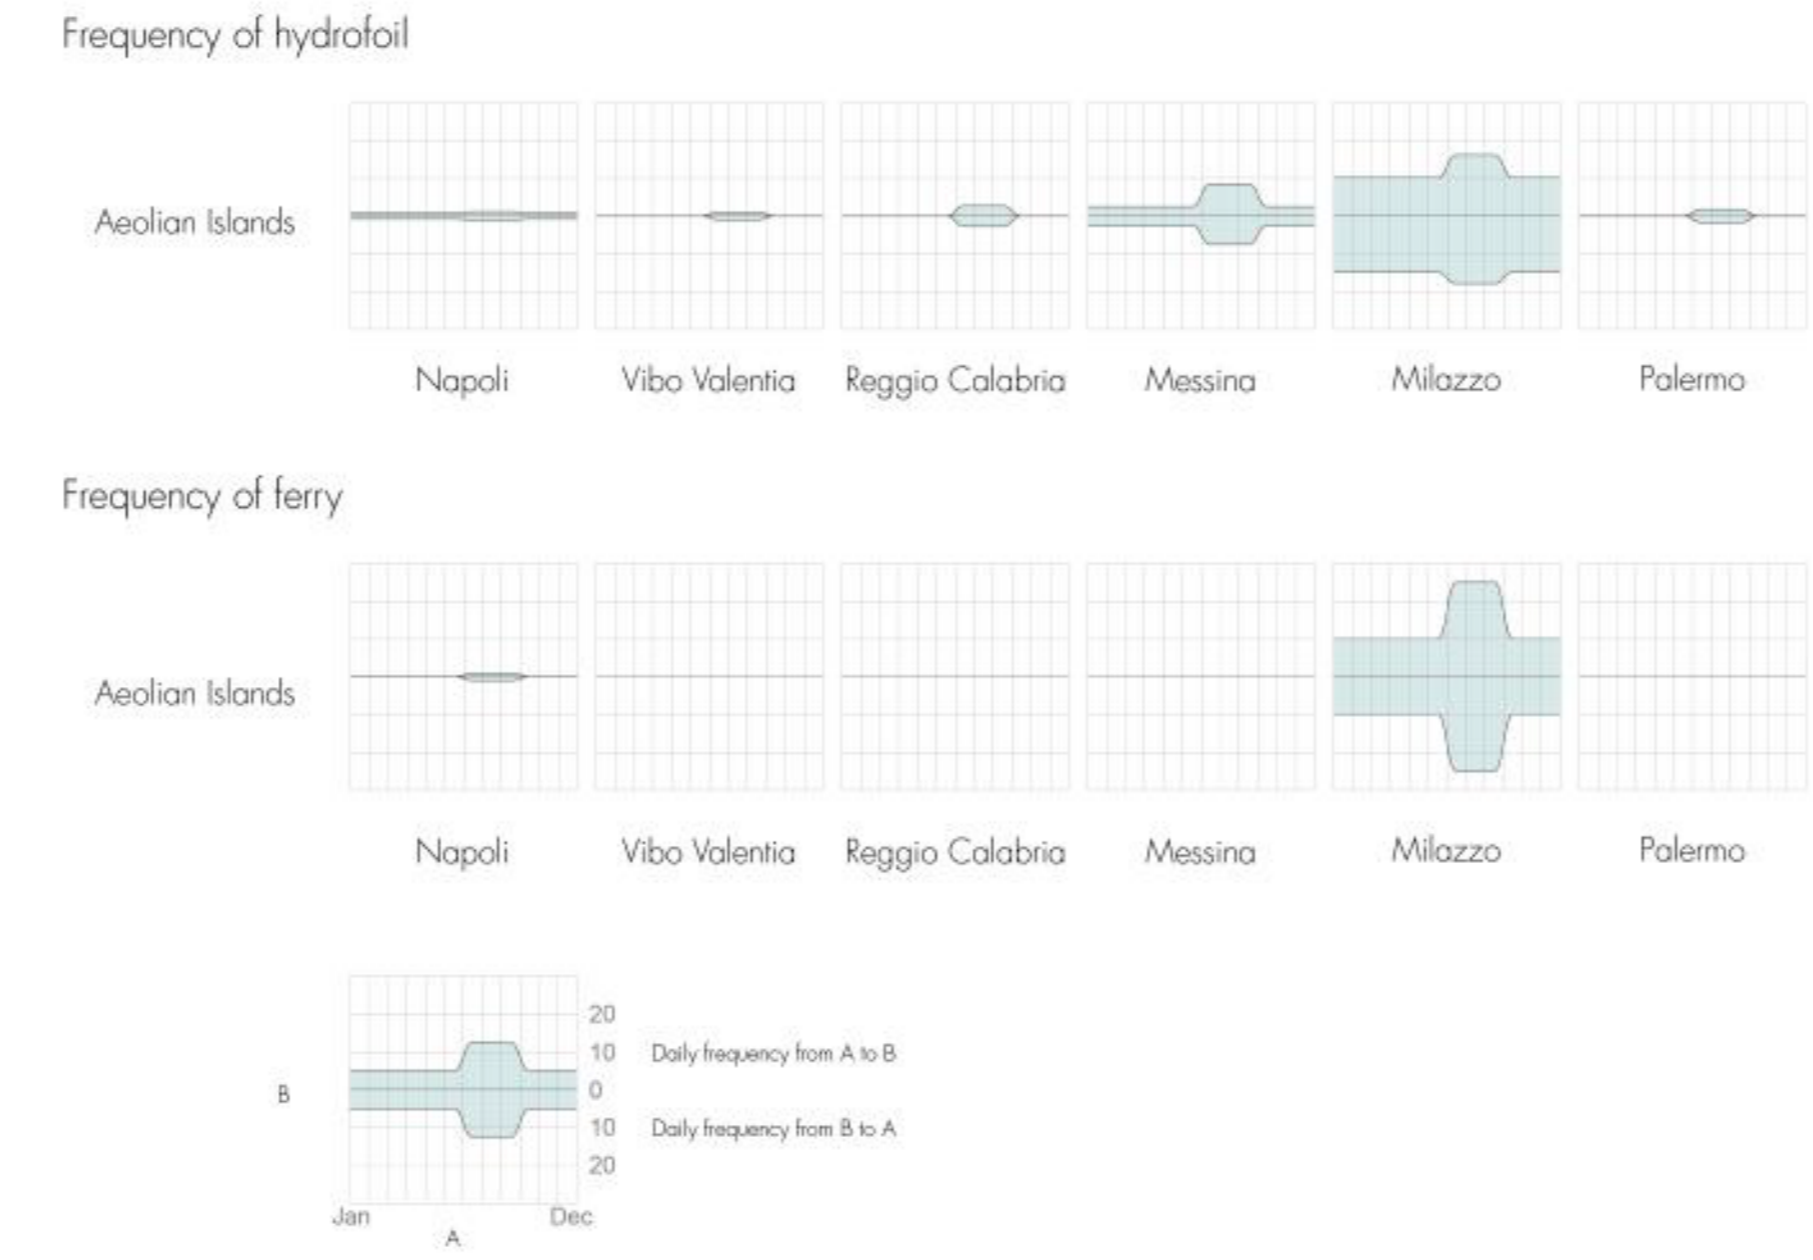

CONNECTIONS WITH MAINLAND ITALY