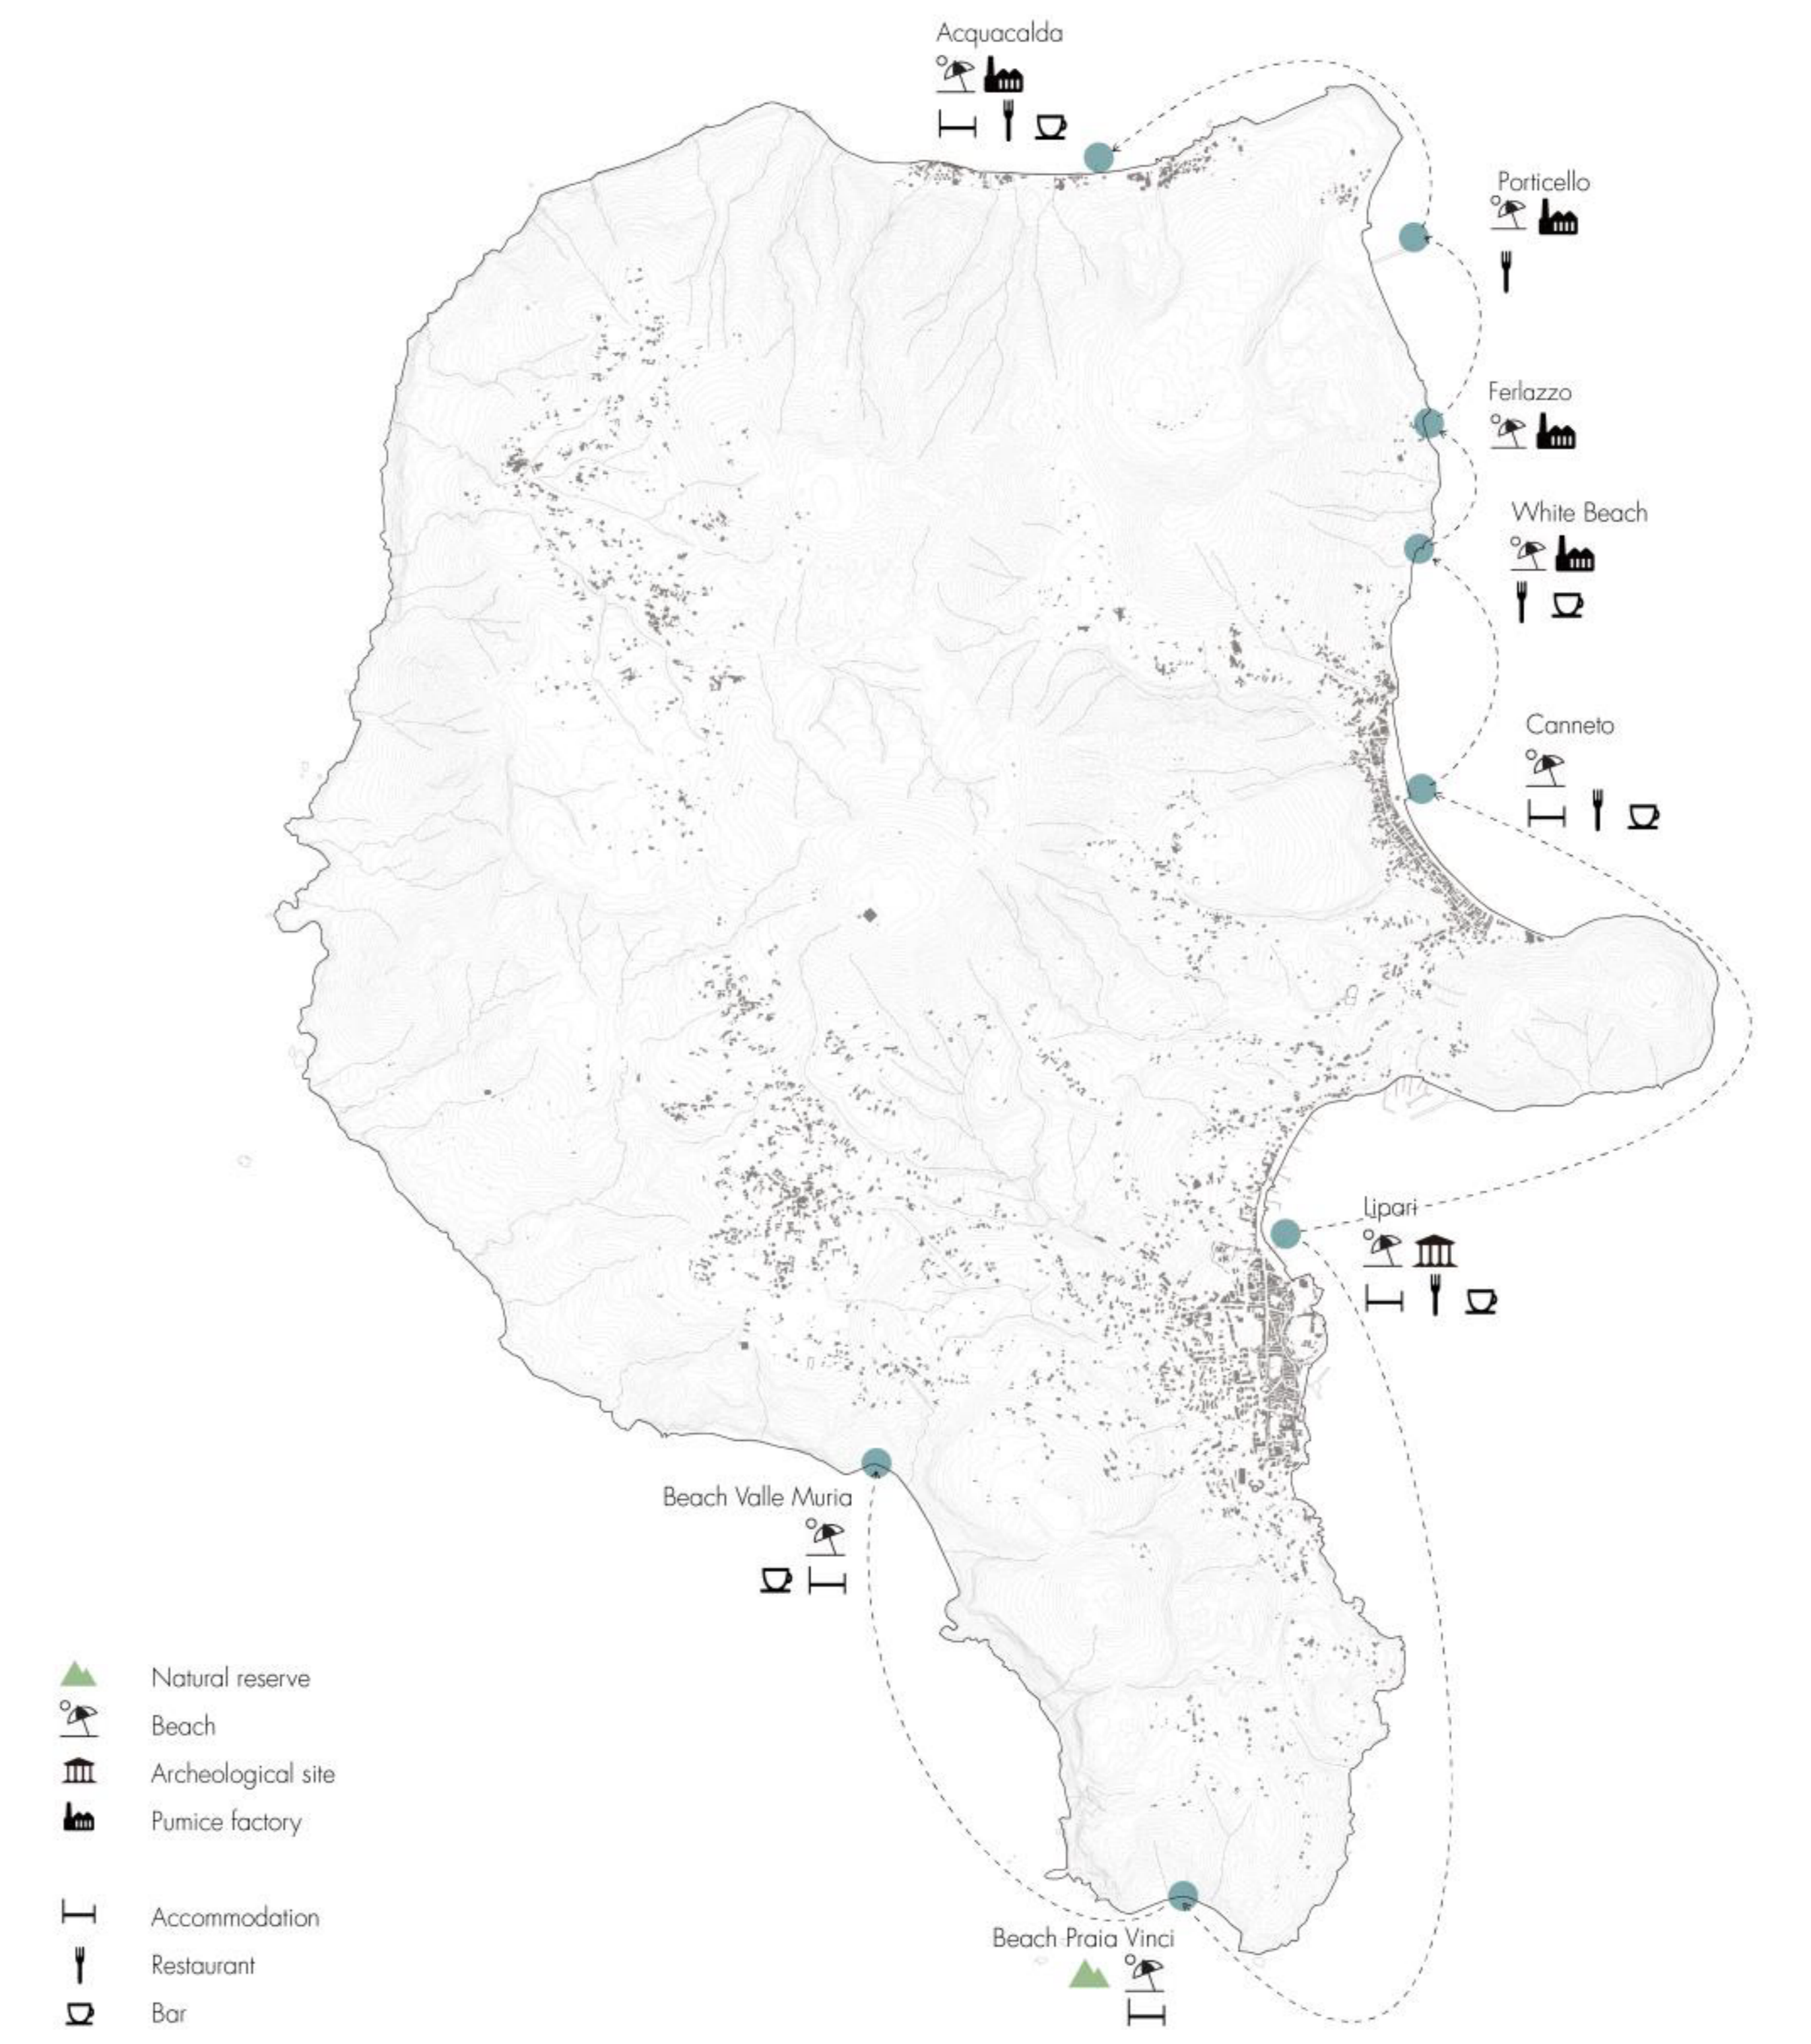

LIPARI ISLAND ONE-DAY BOAT TRIP SUGGESTION 1:25 000