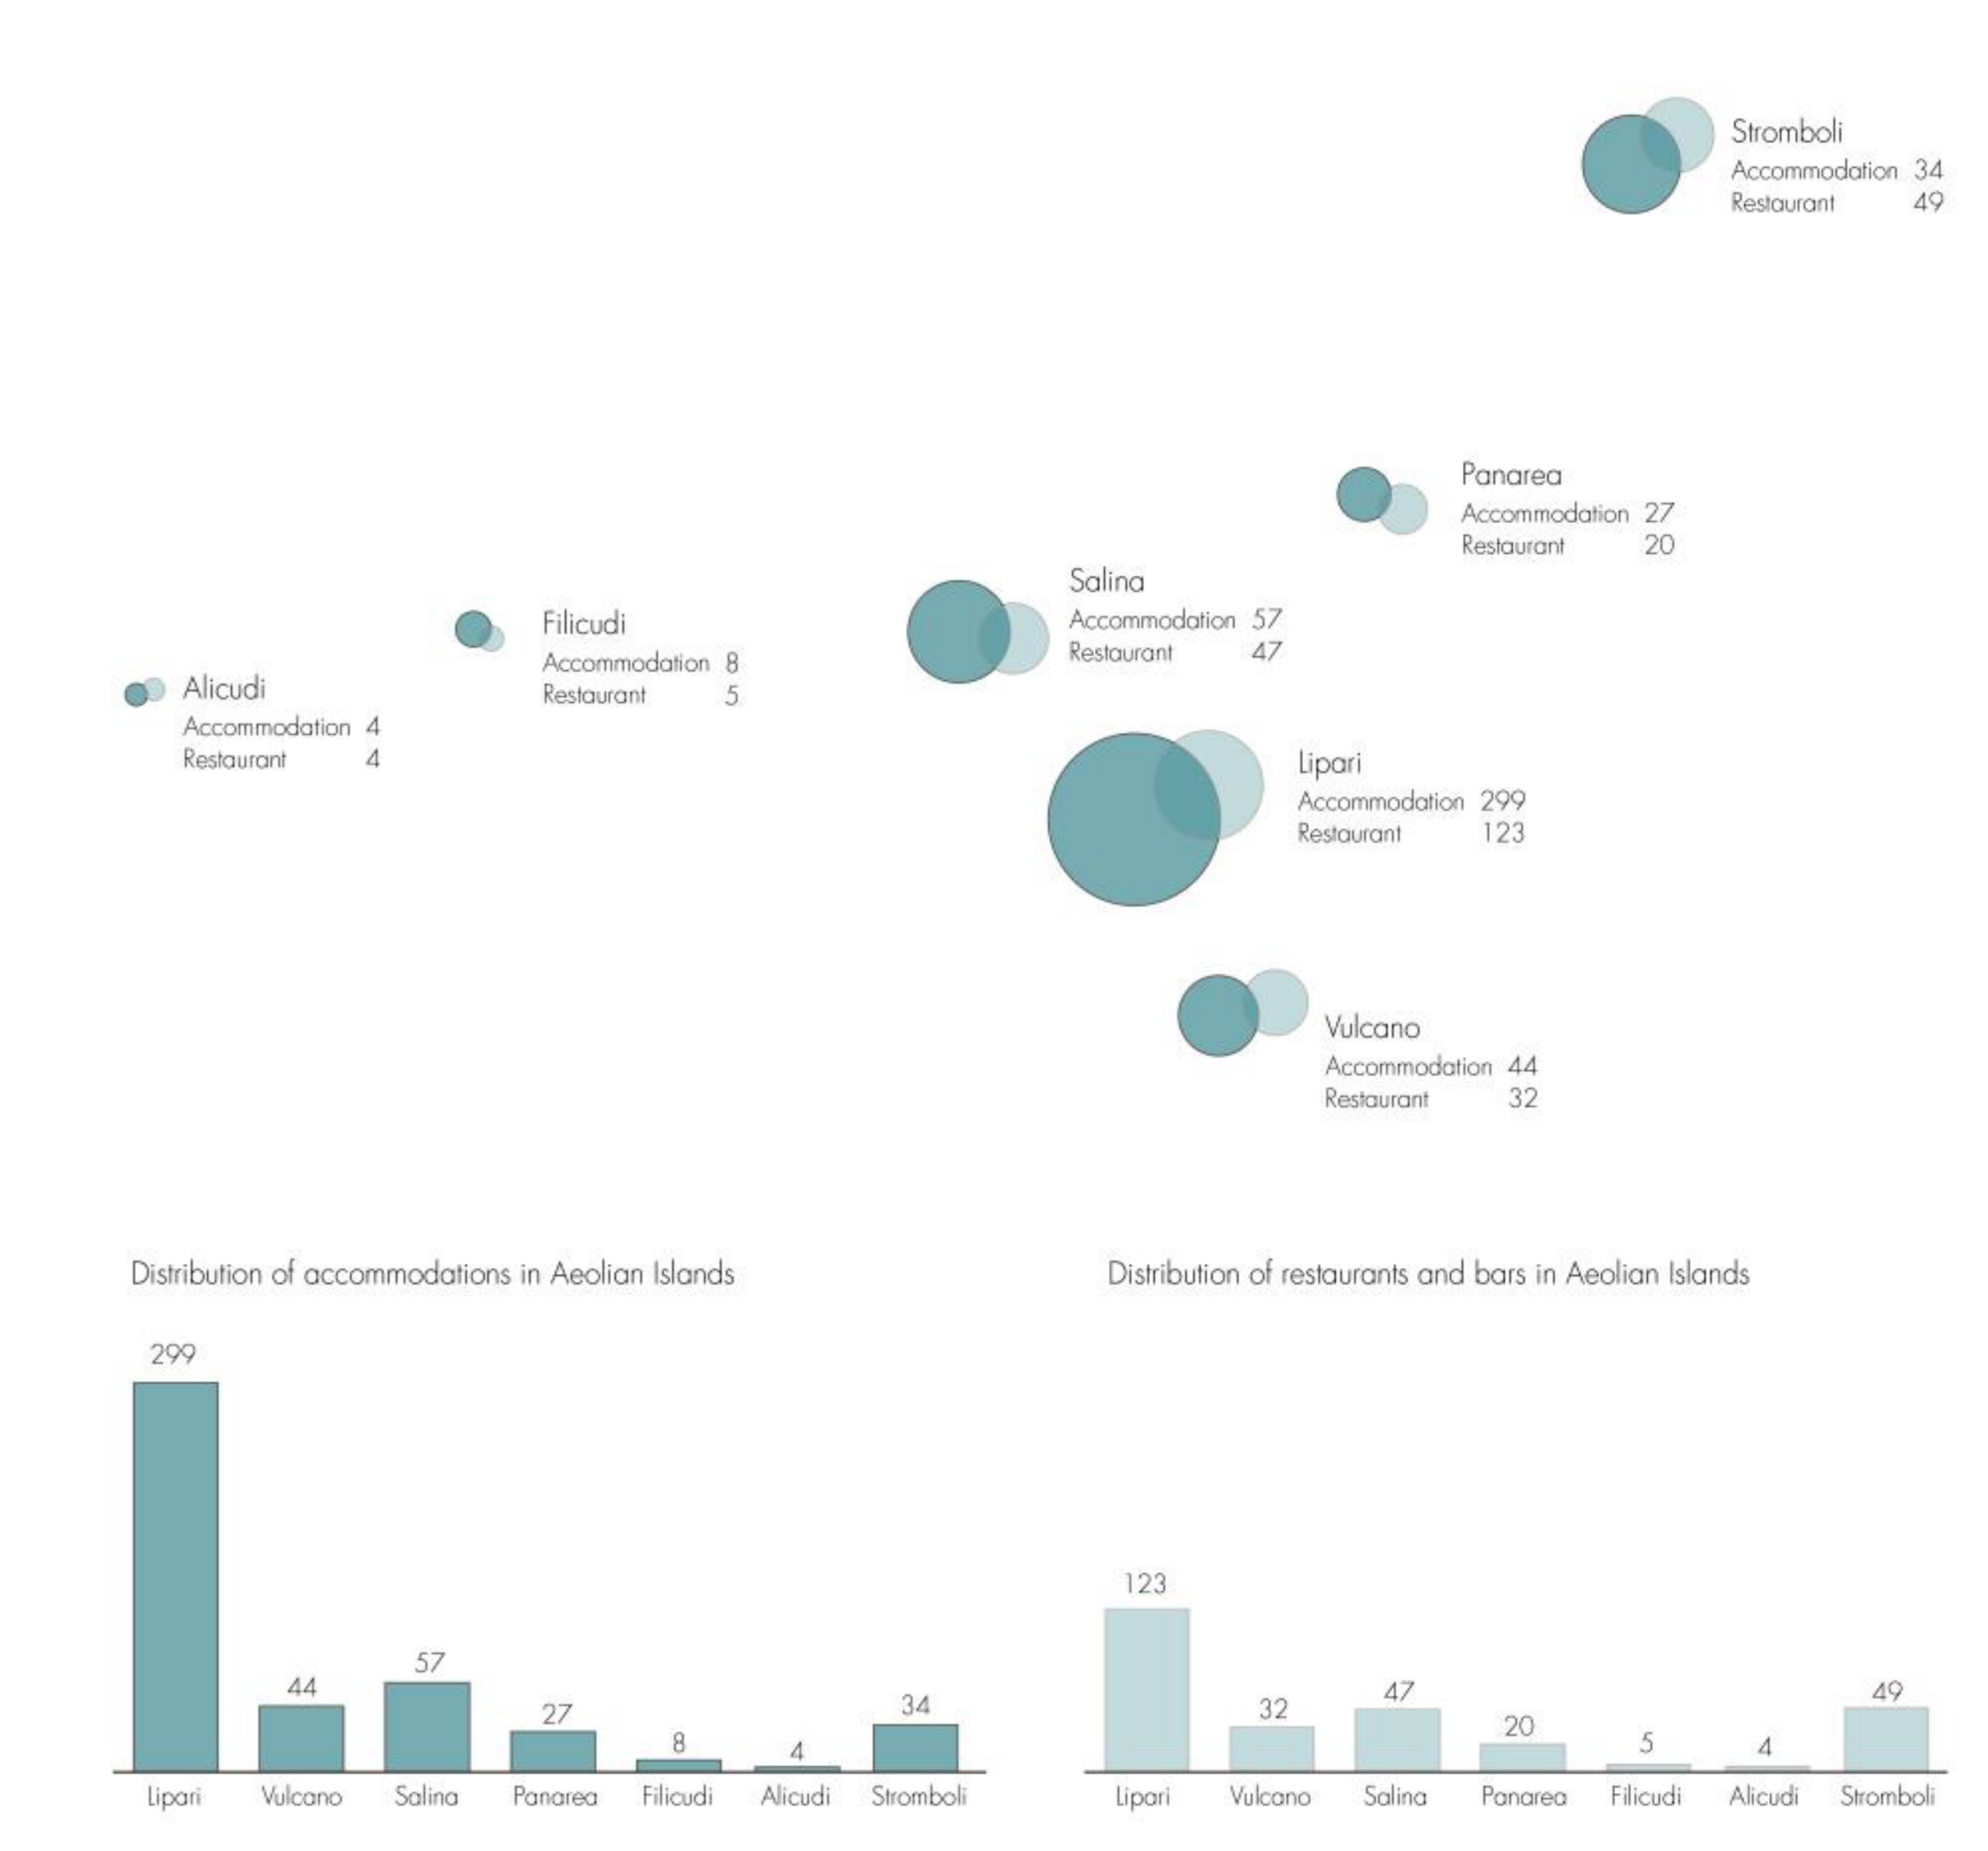

DISTRIBUTION OF ACCOMMODATIONS AND RESTAURANTS IN AEOLIAN ISLANDS