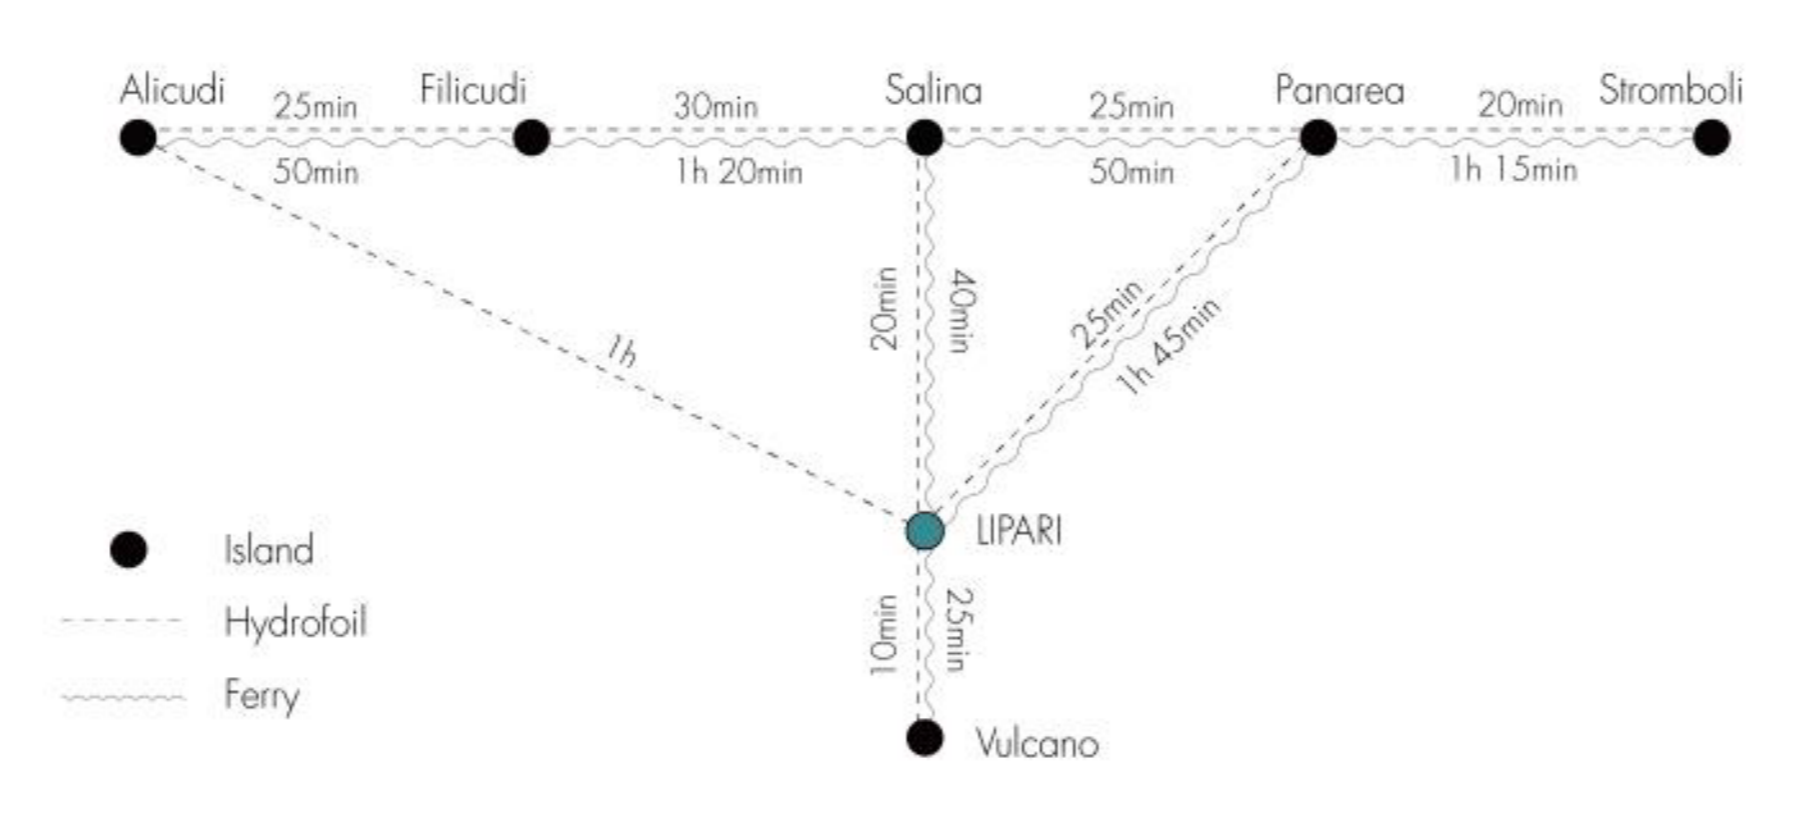

CONNECTIONS IN AEOLIAN ISLANDS