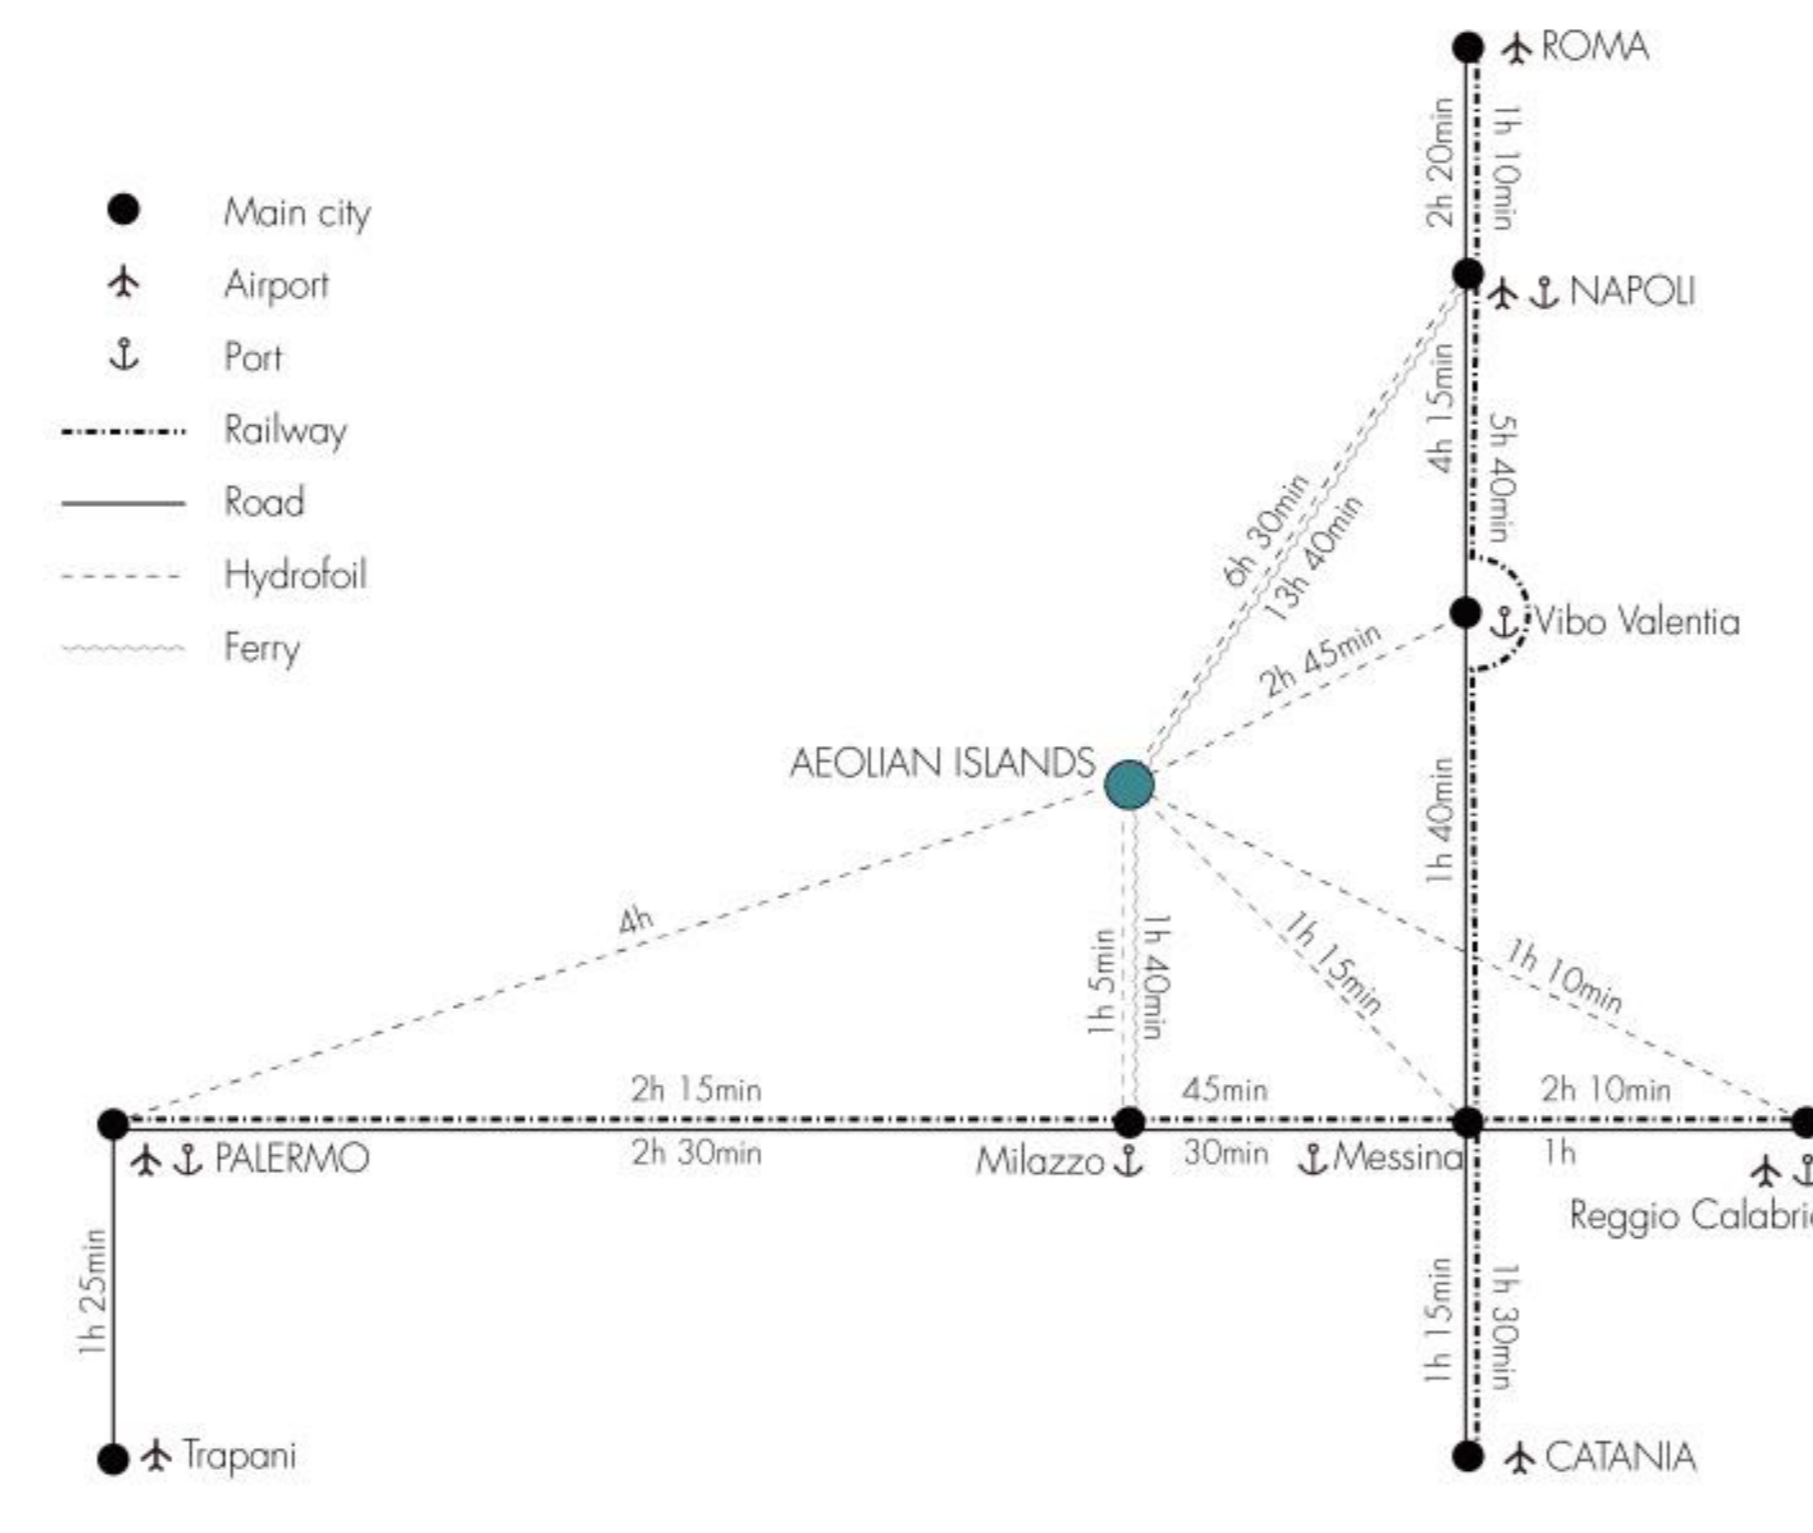

CONNECTIONS WITH MAINLAND ITALY