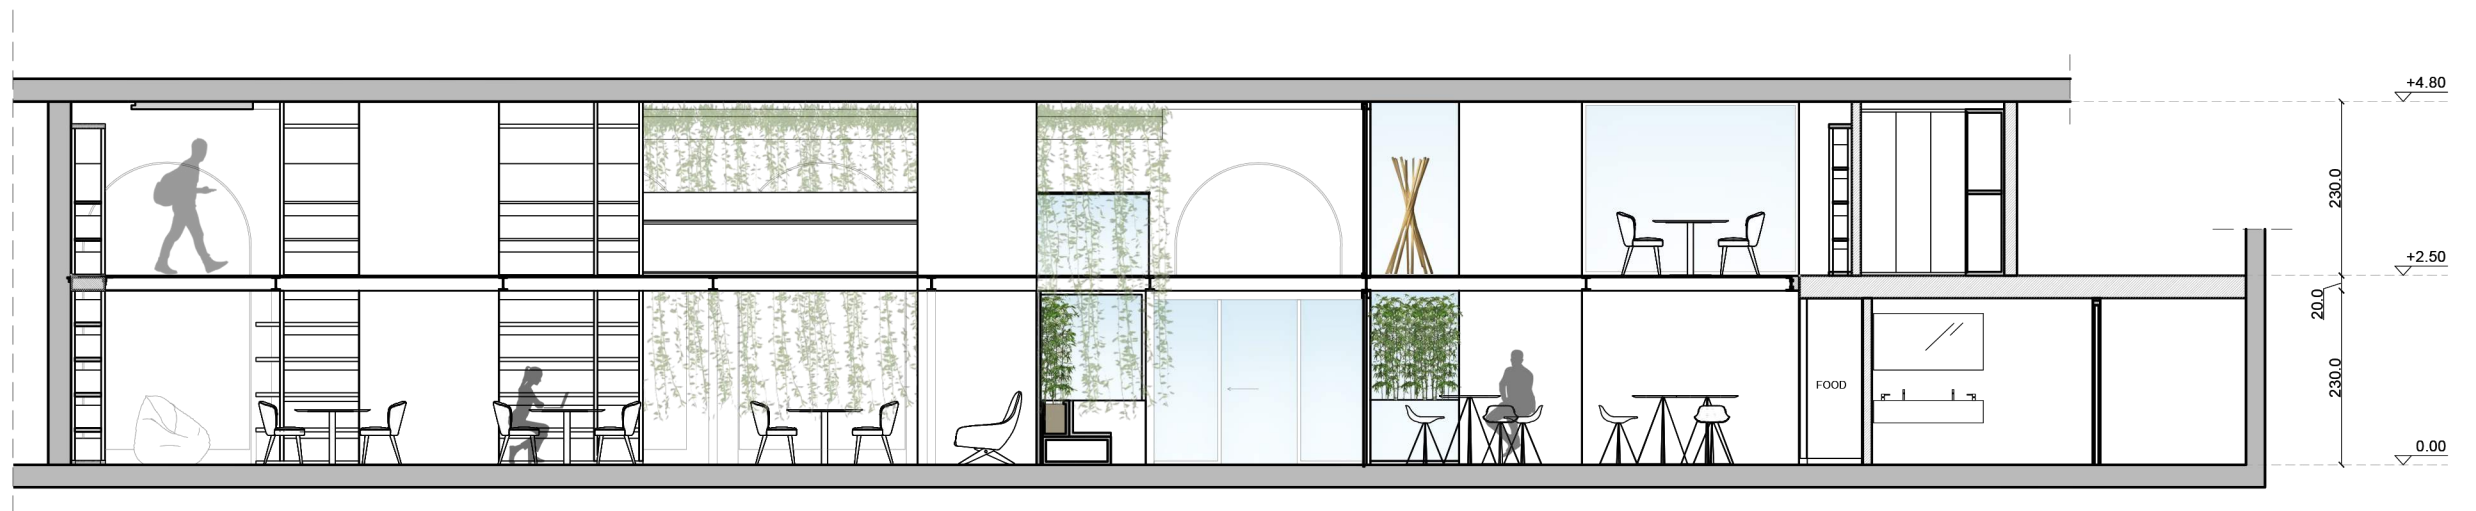

DETAIL 1

1:50

DETAIL 1: Moveable partition for Cultural Events

SECTION A-A

SECTION C-C

SECTION B-B

SECTION D-D

SECTION E-E

SECTION F-F

SECTION H-H

SECTION G-G

DETAIL 1: Fragment section of the ceiling with LED

LEGEND

	<p>ARCOS 2 XPERT LED ZUMTOBEL</p> 		<p>STUDIO LINE SHIELDED LED BEGA</p> 
	<p>CREDOS R150 LED ZUMTOBEL</p> 		<p>LED RECESSED LIGHT (See the Detail 1)</p> 

DETAIL 1

1:10

DETAIL 2: Fragment section of the metal structured ceiling with mounted LED slotlight

LEGEND

	<p>SLOTLIGHT INFINITY IP54 ZUMOBEL 1 (See the Detail 2)</p>	 	<p>3 "L" Shaped Lighting. Mounted in metal structure (vertical and horizontal elements) (See the Detail 2)</p>	
	<p>SLOTLIGHT SLIM INFINITY IP20 ZUMOBEL 2</p>			