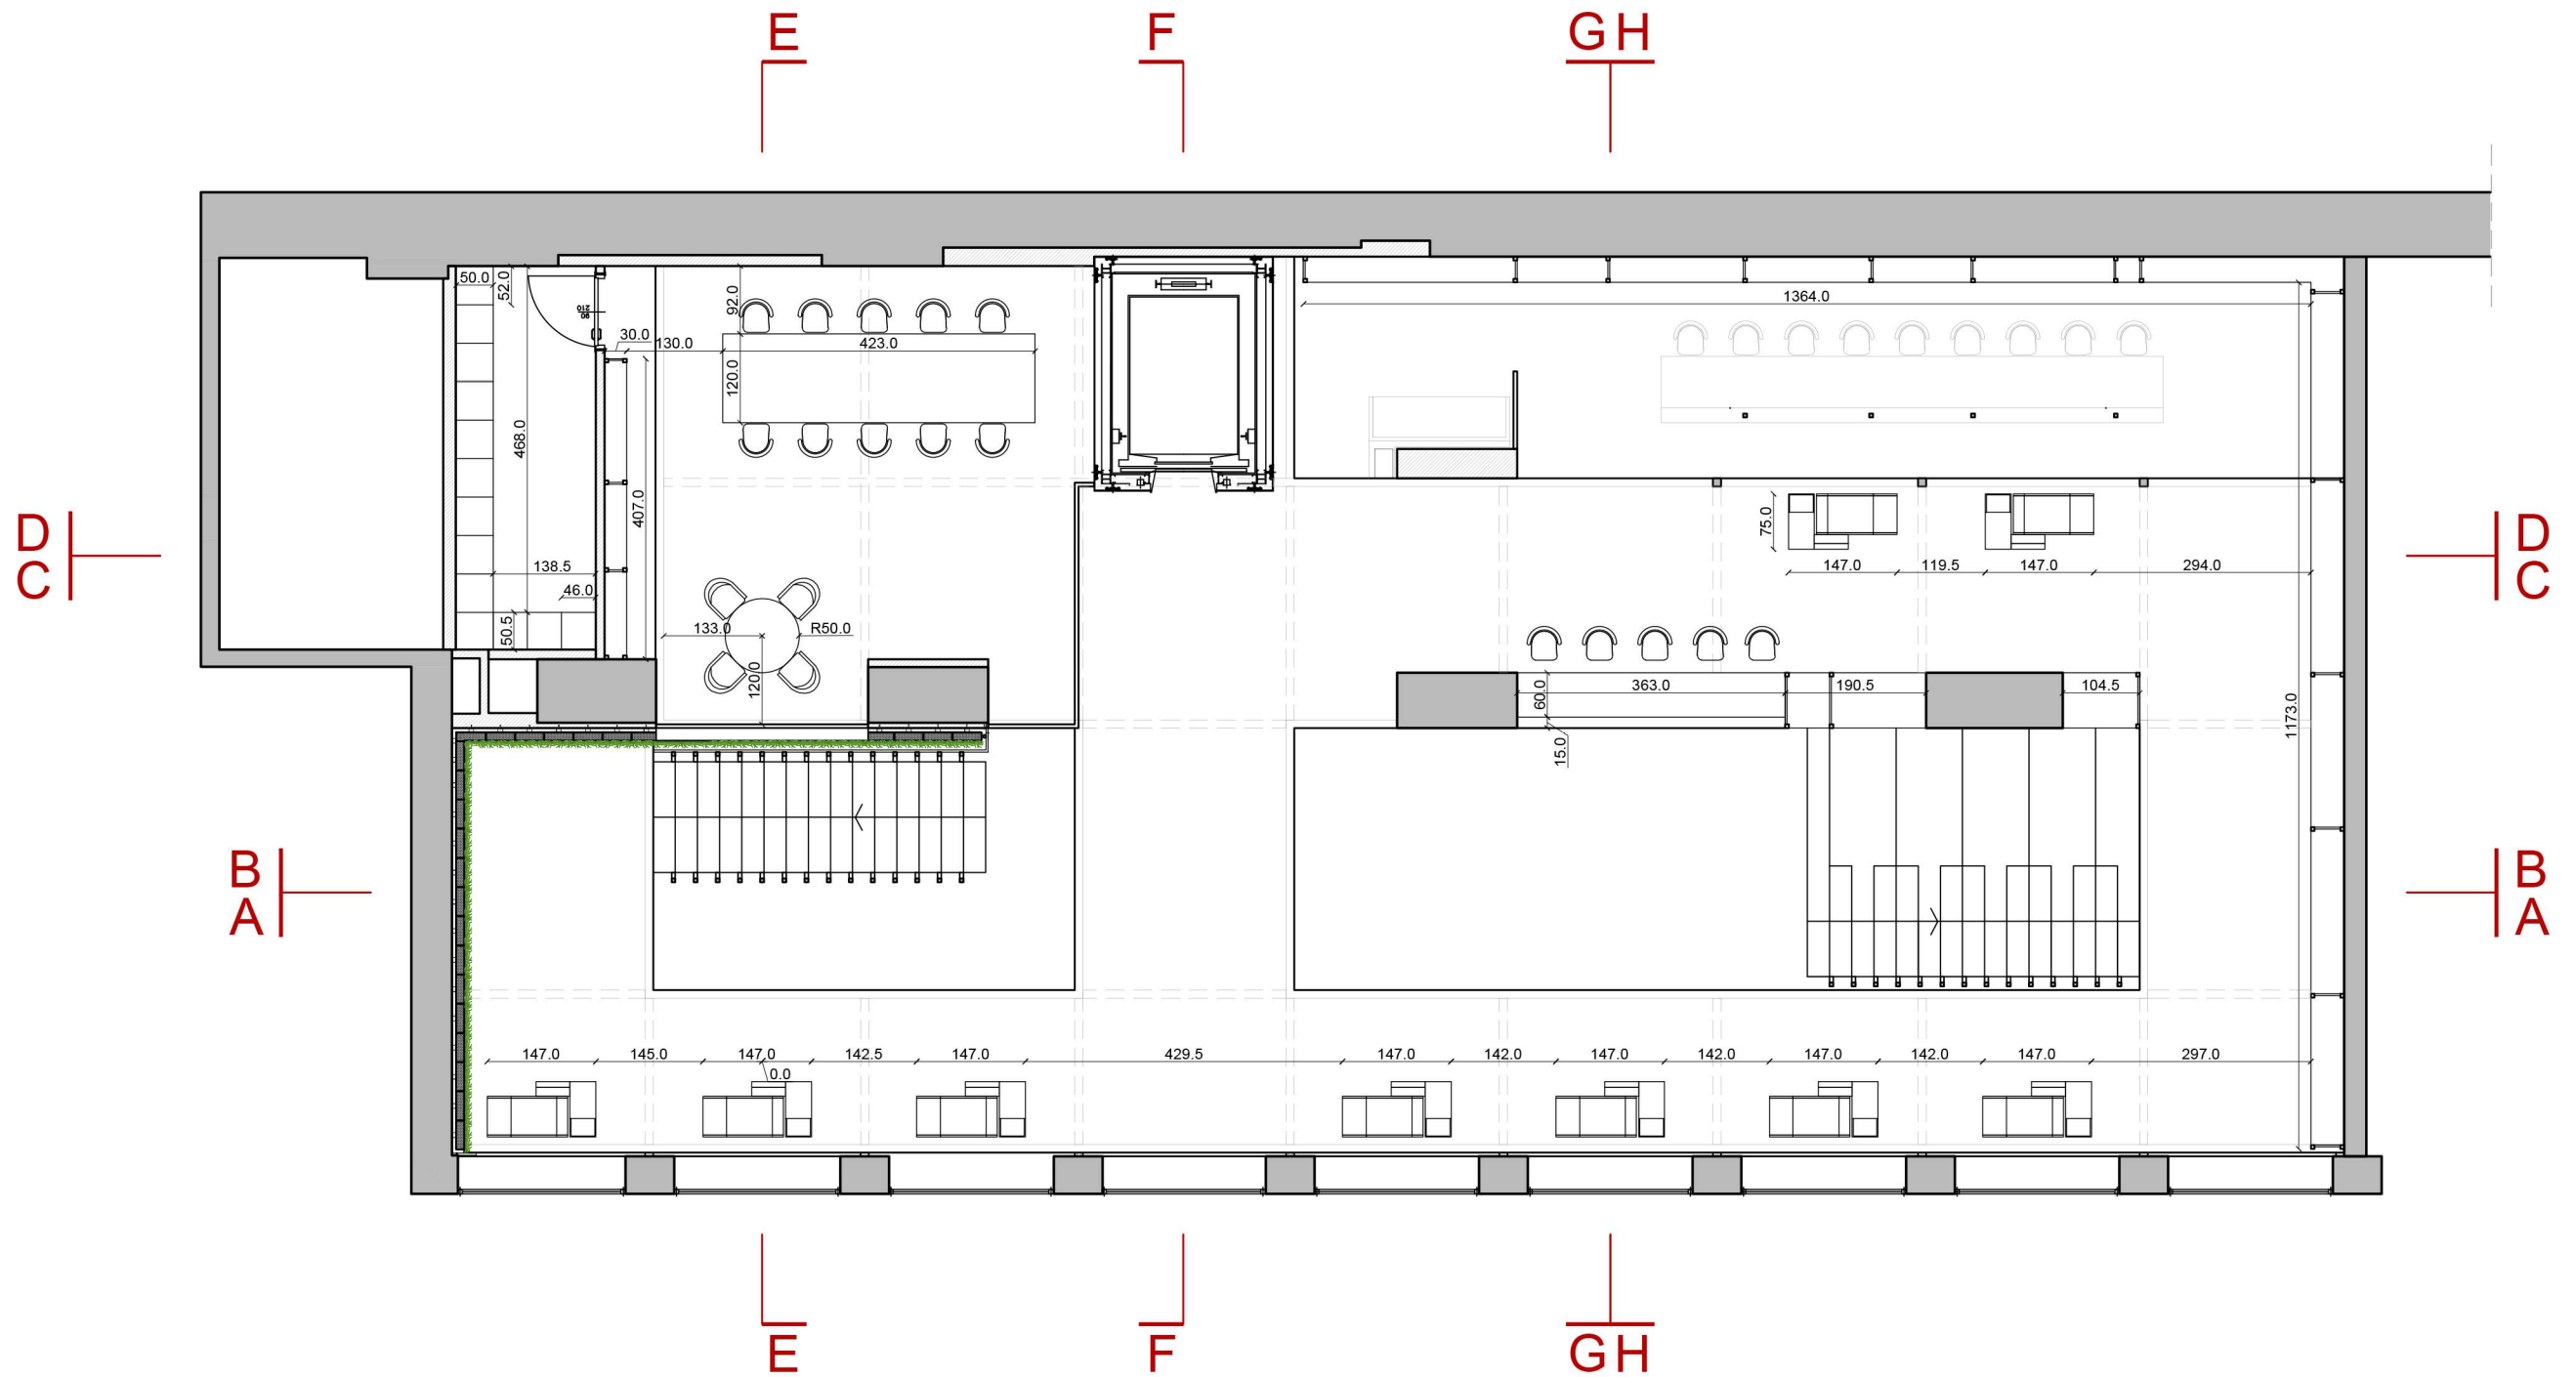

DETAIL 1

1:50

DETAIL 1: Moveable partition for Cultural Events

SECTION A-A

SECTION C-C

SECTION B-B

SECTION D-D

SECTION E-E

SECTION F-F

SECTION H-H

SECTION G-G

DETAIL 1: Fragment section of the ceiling with LED

LEGEND

	<p>ARCOS 2 XPERT LED ZUMTOBEL</p> 		<p>STUDIO LINE SHIELDED LED BEGA</p> 
	<p>CREDOS R150 LED ZUMTOBEL</p> 		<p>LED RECESSED LIGHT (See the Detail 1)</p> 

DETAIL 1

1:10

DETAIL 2: Fragment section of the metal structured ceiling with mounted LED slotlight

LEGEND

	<p>SLOTLIGHT INFINITY IP54 ZUMOBEL 1 (See the Detail 2)</p>	 	<p>3 "L" Shaped Lighting. Mounted in metal structure (vertical and horizontal elements) (See the Detail 2)</p>	
	<p>SLOTLIGHT SLIM INFINITY IP20 ZUMOBEL 2</p>			