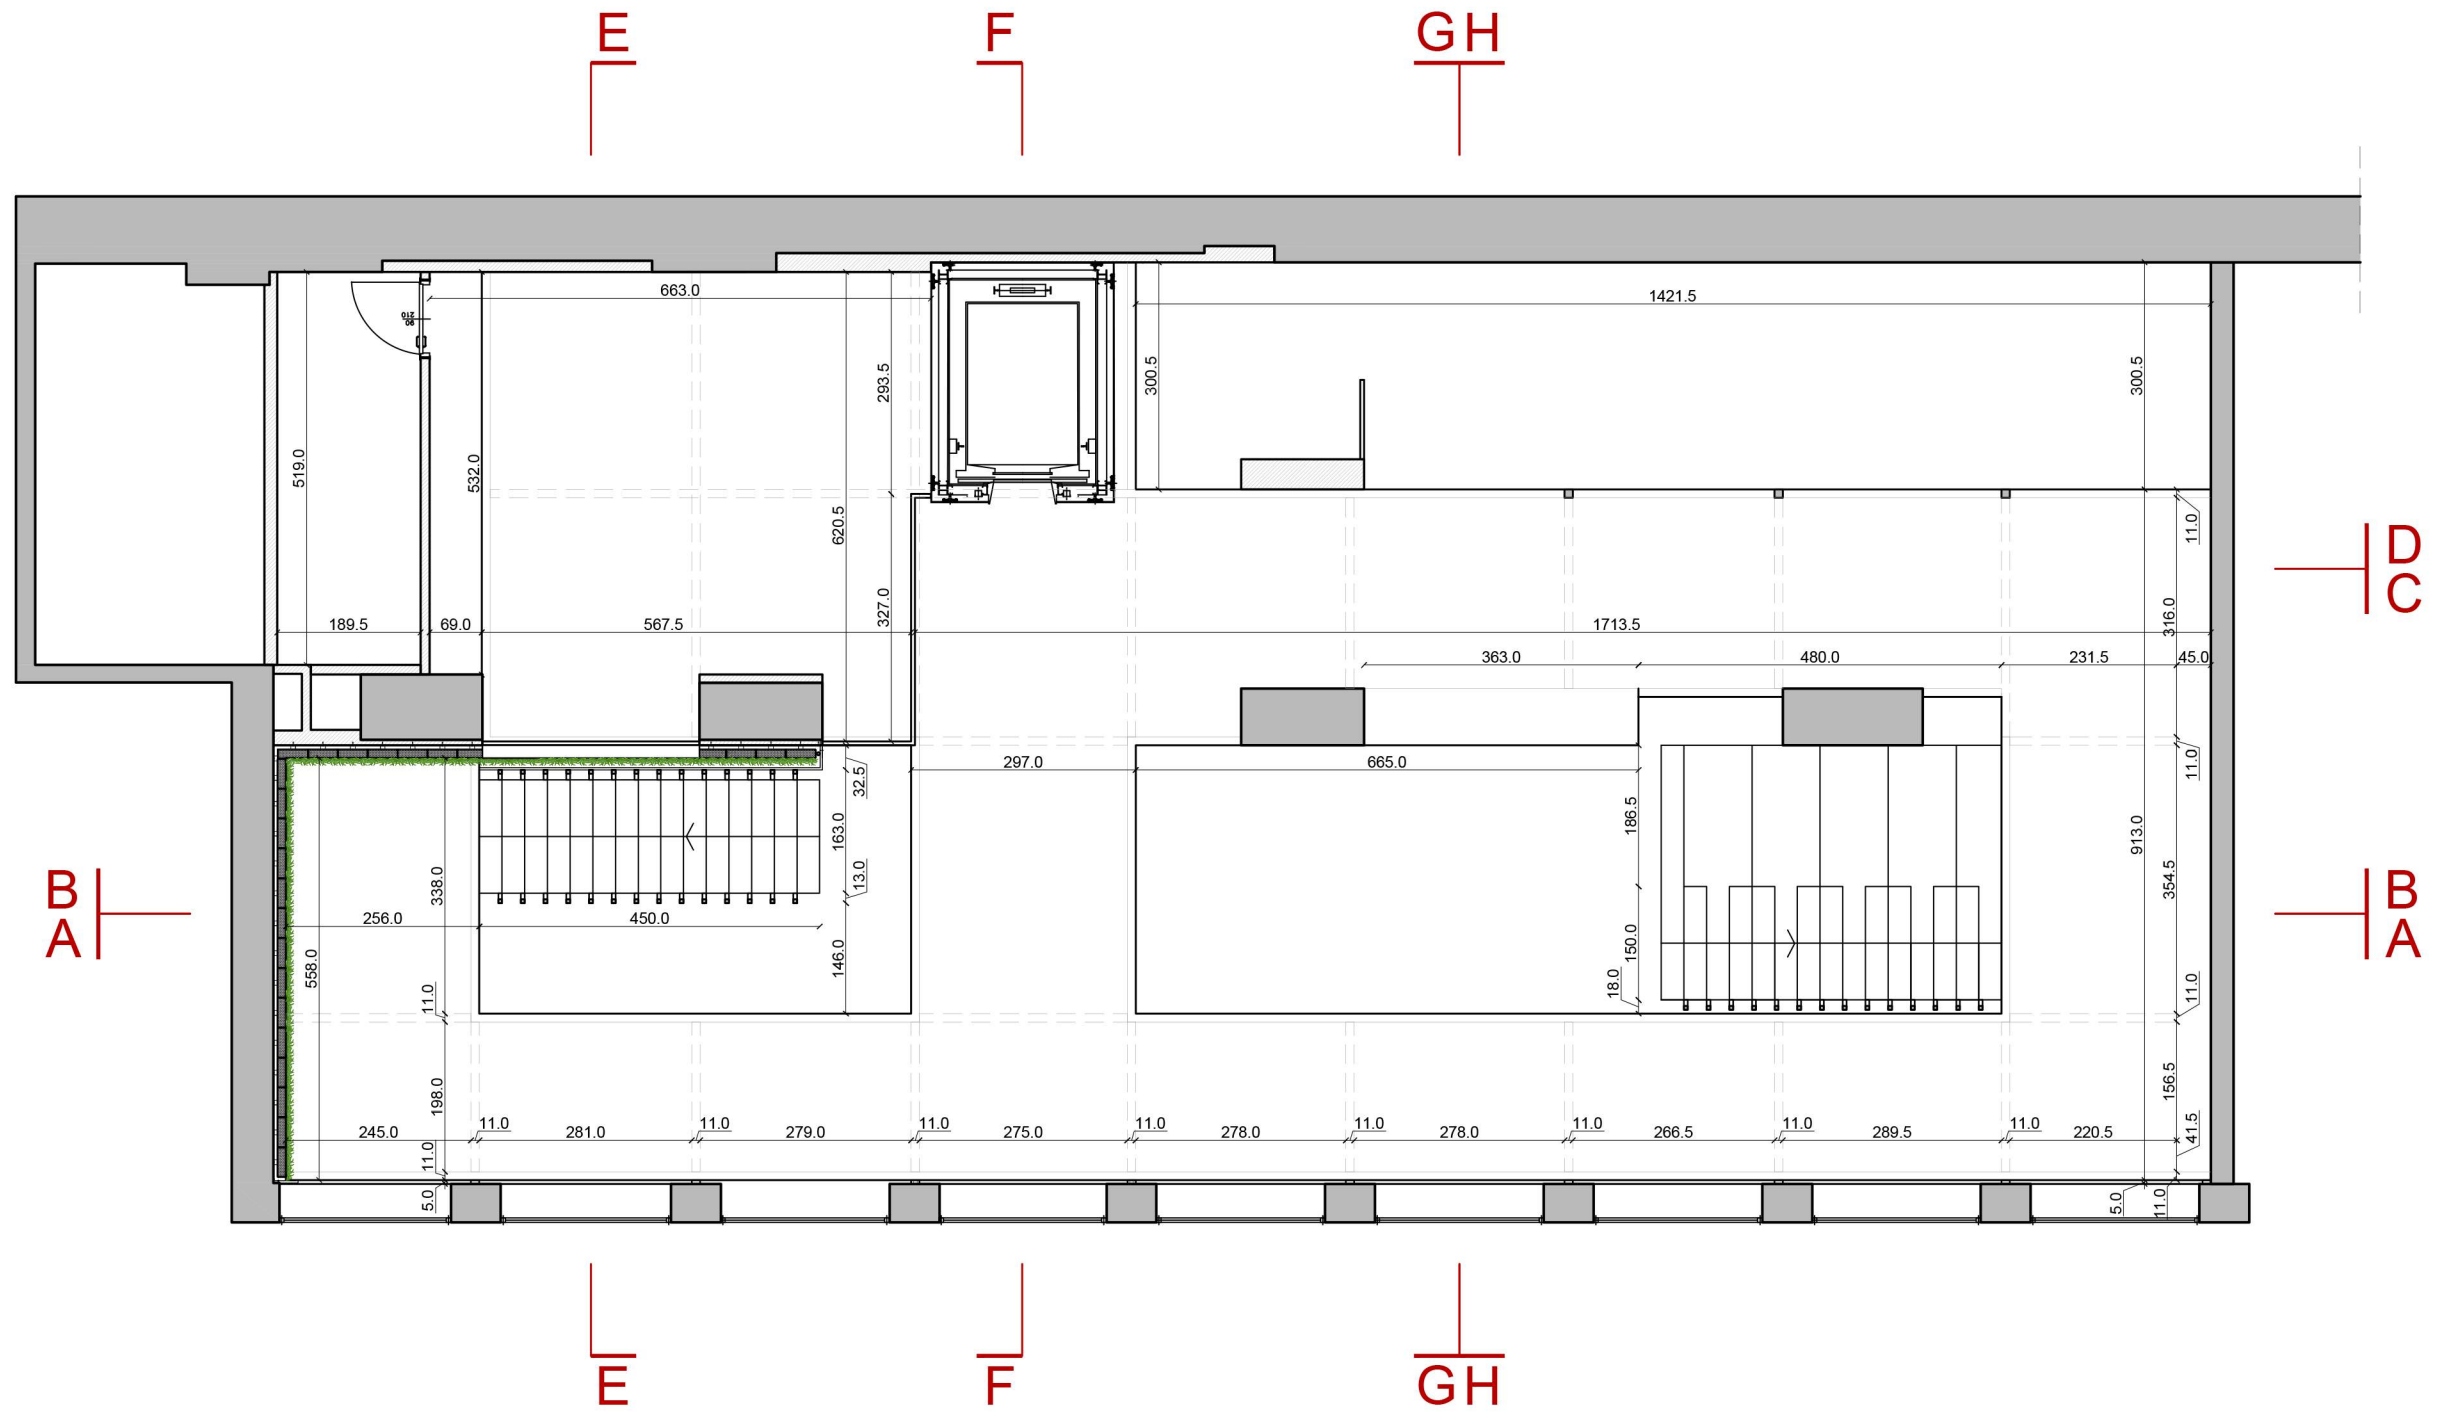

DETAIL 1

1:50

DETAIL 1: Moveable partition for Cultural Events

SECTION A-A

SECTION C-C

SECTION B-B

SECTION D-D

SECTION E-E

SECTION F-F

SECTION H-H

SECTION G-G

DETAIL 1: Fragment section of the ceiling with LED

LEGEND

	<p>ARCOS 2 XPERT LED ZUMTOBEL</p> 		<p>STUDIO LINE SHIELDED LED BEGA</p> 
	<p>CREDOS R150 LED ZUMTOBEL</p> 		<p>LED RECESSED LIGHT (See the Detail 1)</p> 

DETAIL 1

1:10

DETAIL 2: Fragment section of the metal structured ceiling with mounted LED slotlight

LEGEND

	<p>SLOTLIGHT INFINITY IP54 ZUMOBEL 1 (See the Detail 2)</p>	 	<p>3 "L" Shaped Lighting. Mounted in metal structure (vertical and horizontal elements) (See the Detail 2)</p>	
	<p>SLOTLIGHT SLIM INFINITY IP20 ZUMOBEL 2</p>			