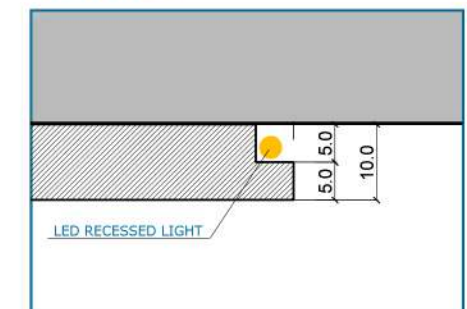

DETAIL 1

1:10

DETAIL 2: Fragment section of the metal structured ceiling with mounted LED slotlight

LEGEND

	<p>SLOTLIGHT INFINITY IP54 ZUMOBEL 1 (See the Detail 2)</p>	 	<p>3 "L" Shaped Lighting. Mounted in metal structure (vertical and horizontal elements) (See the Detail 2)</p>	
	<p>SLOTLIGHT SLIM INFINITY IP20 ZUMOBEL 2</p>			