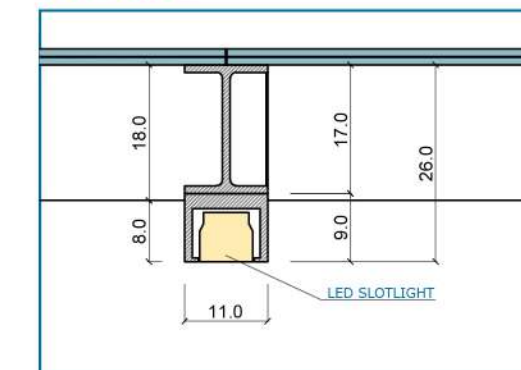

DETAIL 2: Fragment section of the metal structured ceiling with mounted LED slotlight

LEGEND

	SLOTLIGHT INFINITY IP54 ZUMOBEL 1 (See the Detail 2)	 	3 "L" Shaped Lighting. Mounted in metal structure (vertical and horizontal elements) (See the Detail 2)	
	SLOTLIGHT SLIM INFINITY IP20 ZUMOBEL 2			

DETAIL 2

1:10