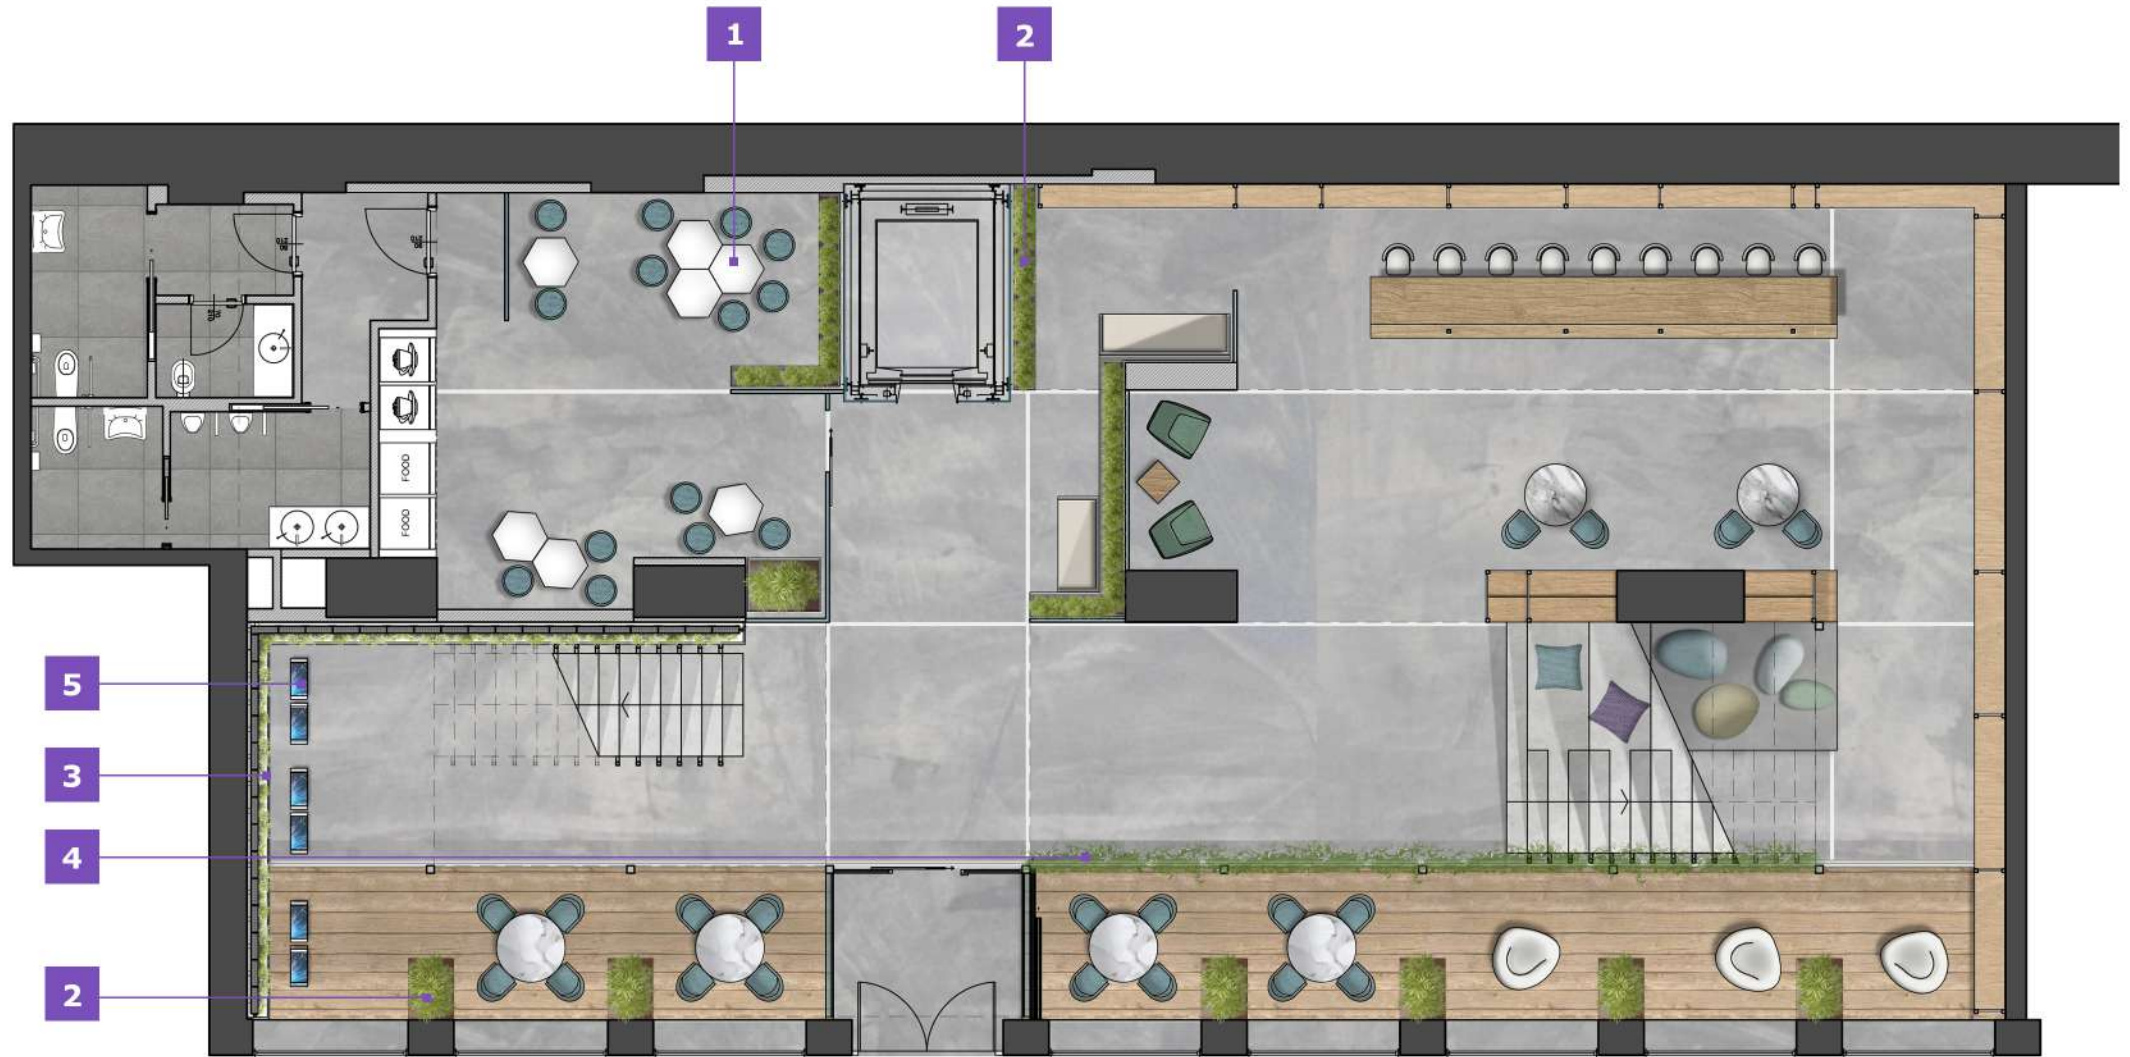

1 Laminated recycled wood

2 Bamboo "partitions"

3 Vertical Garden with a Map

4 Ivy plant for privacy

5 Touchscreen stand for exploring "StudiMI"

STRUCTURAL MATERIALS

Metal - Steel

Concrete