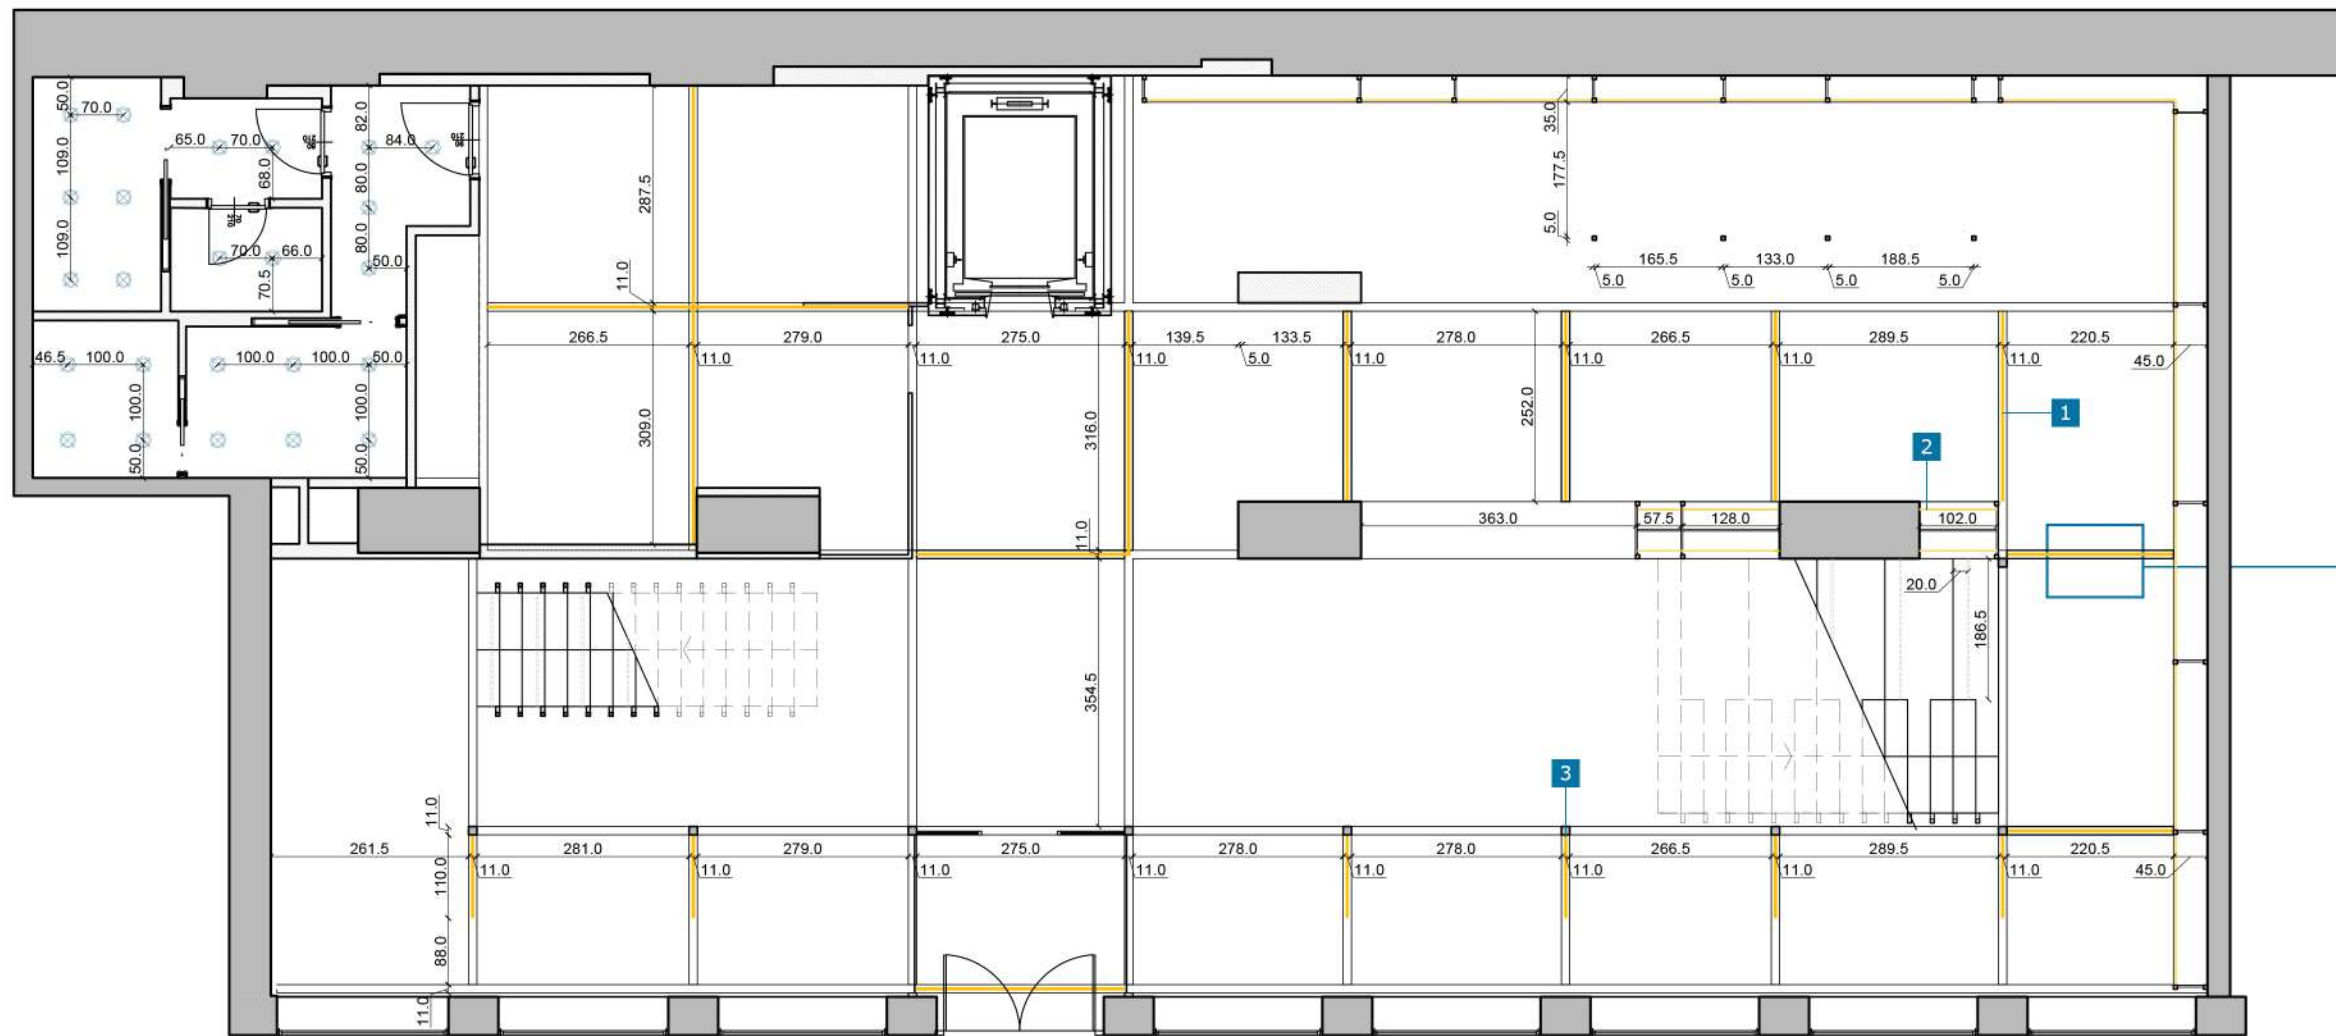

DETAIL 1

1:50

DETAIL 1: Moveable partition for Cultural Events

SECTION A-A

SECTION C-C

SECTION B-B

SECTION D-D

SECTION E-E

SECTION F-F

SECTION H-H

SECTION G-G

DETAIL 1: Fragment section of the ceiling with LED

LEGEND

	<p>ARCOS 2 XPERT LED ZUMTOBEL</p> 		<p>STUDIO LINE SHIELDED LED BEGA</p> 
	<p>CREDOS R150 LED ZUMTOBEL</p> 		<p>LED RECESSED LIGHT (See the Detail 1)</p> 

DETAIL 1

1:10

DETAIL 2: Fragment section of the metal structured ceiling with mounted LED slotlight

LEGEND

	<p>SLOTLIGHT INFINITY IP54 ZUMOBEL 1 (See the Detail 2)</p>	 	<p>3 "L" Shaped Lighting. Mounted in metal structure (vertical and horizontal elements) (See the Detail 2)</p>	
	<p>SLOTLIGHT SLIM INFINITY IP20 ZUMOBEL 2</p>			