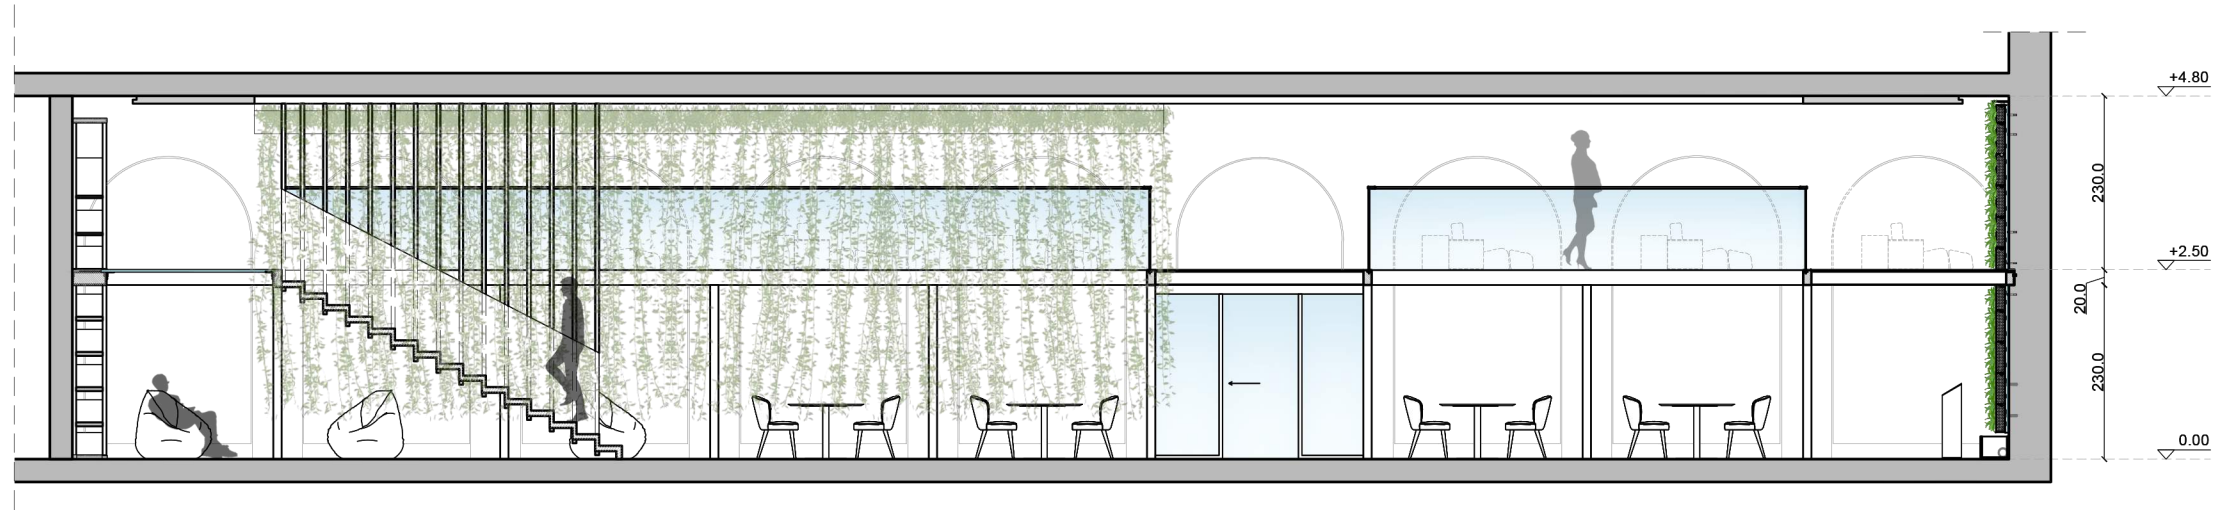

DETAIL 1

1:50

DETAIL 1: Moveable partition for Cultural Events

SECTION A-A

SECTION C-C

SECTION B-B

SECTION D-D

SECTION E-E

SECTION F-F

SECTION H-H

SECTION G-G

DETAIL 1: Fragment section of the ceiling with LED

LEGEND

	<p>ARCOS 2 XPERT LED ZUMTOBEL</p> 		<p>STUDIO LINE SHIELDED LED BEGA</p> 
	<p>CREDOS R150 LED ZUMTOBEL</p> 		<p>LED RECESSED LIGHT (See the Detail 1)</p> 

DETAIL 1

1:10

DETAIL 2: Fragment section of the metal structured ceiling with mounted LED slotlight

LEGEND

	<p>SLOTLIGHT INFINITY IP54 ZUMOBEL 1 (See the Detail 2)</p>	 	<p>3 "L" Shaped Lighting. Mounted in metal structure (vertical and horizontal elements) (See the Detail 2)</p>	
	<p>SLOTLIGHT SLIM INFINITY IP20 ZUMOBEL 2</p>			

1 Laminated recycled wood

2 Bamboo "partitions"

3 Vertical Garden with a Map

4 Ivy plant for privacy

5 Touchscreen stand for exploring "StudiMI"

STRUCTURAL MATERIALS

Metal - Steel

Concrete