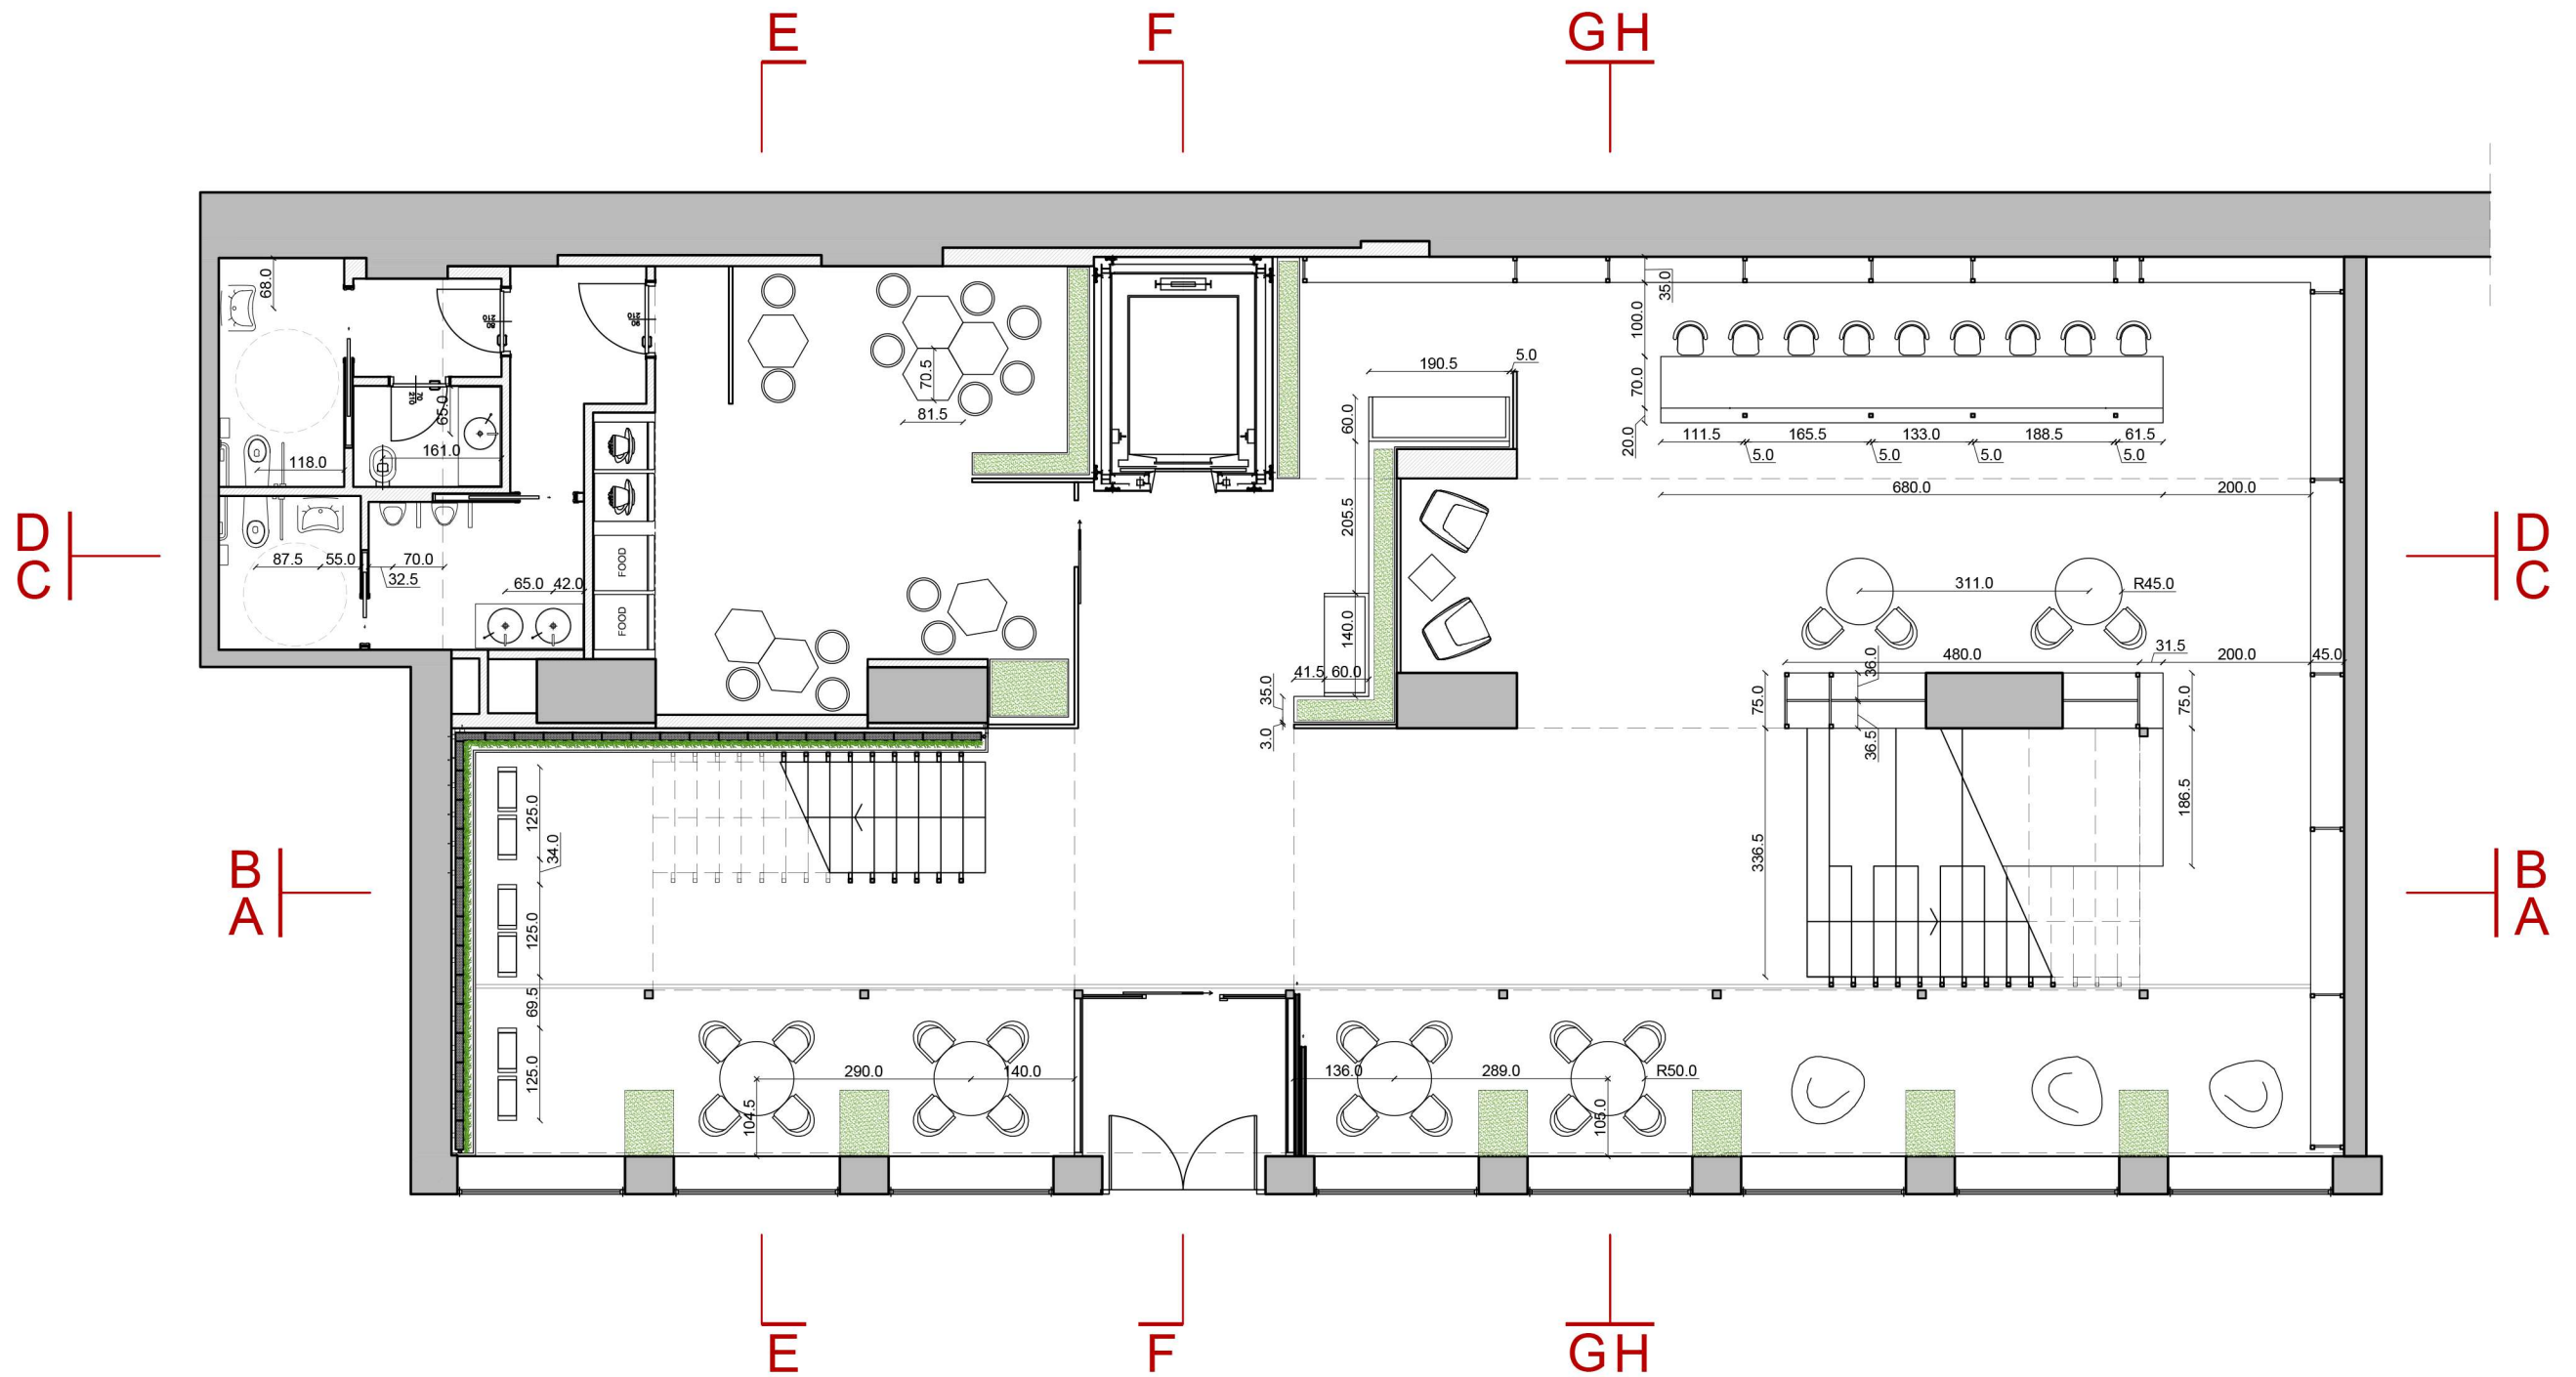

DETAIL 1

1:50

DETAIL 1: Moveable partition for Cultural Events

SECTION A-A

SECTION C-C

SECTION B-B

SECTION D-D

SECTION E-E

SECTION F-F

SECTION H-H

SECTION G-G

DETAIL 1: Fragment section of the ceiling with LED

LEGEND

	<p>ARCOS 2 XPERT LED ZUMTOBEL</p> 		<p>STUDIO LINE SHIELDED LED BEGA</p> 
	<p>CREDOS R150 LED ZUMTOBEL</p> 		<p>LED RECESSED LIGHT (See the Detail 1)</p> 

DETAIL 1

1:10

DETAIL 2: Fragment section of the metal structured ceiling with mounted LED slotlight

LEGEND

	<p>SLOTLIGHT INFINITY IP54 ZUMOBEL 1 (See the Detail 2)</p>	 	<p>3 "L" Shaped Lighting. Mounted in metal structure (vertical and horizontal elements) (See the Detail 2)</p>	
	<p>SLOTLIGHT SLIM INFINITY IP20 ZUMOBEL 2</p>			