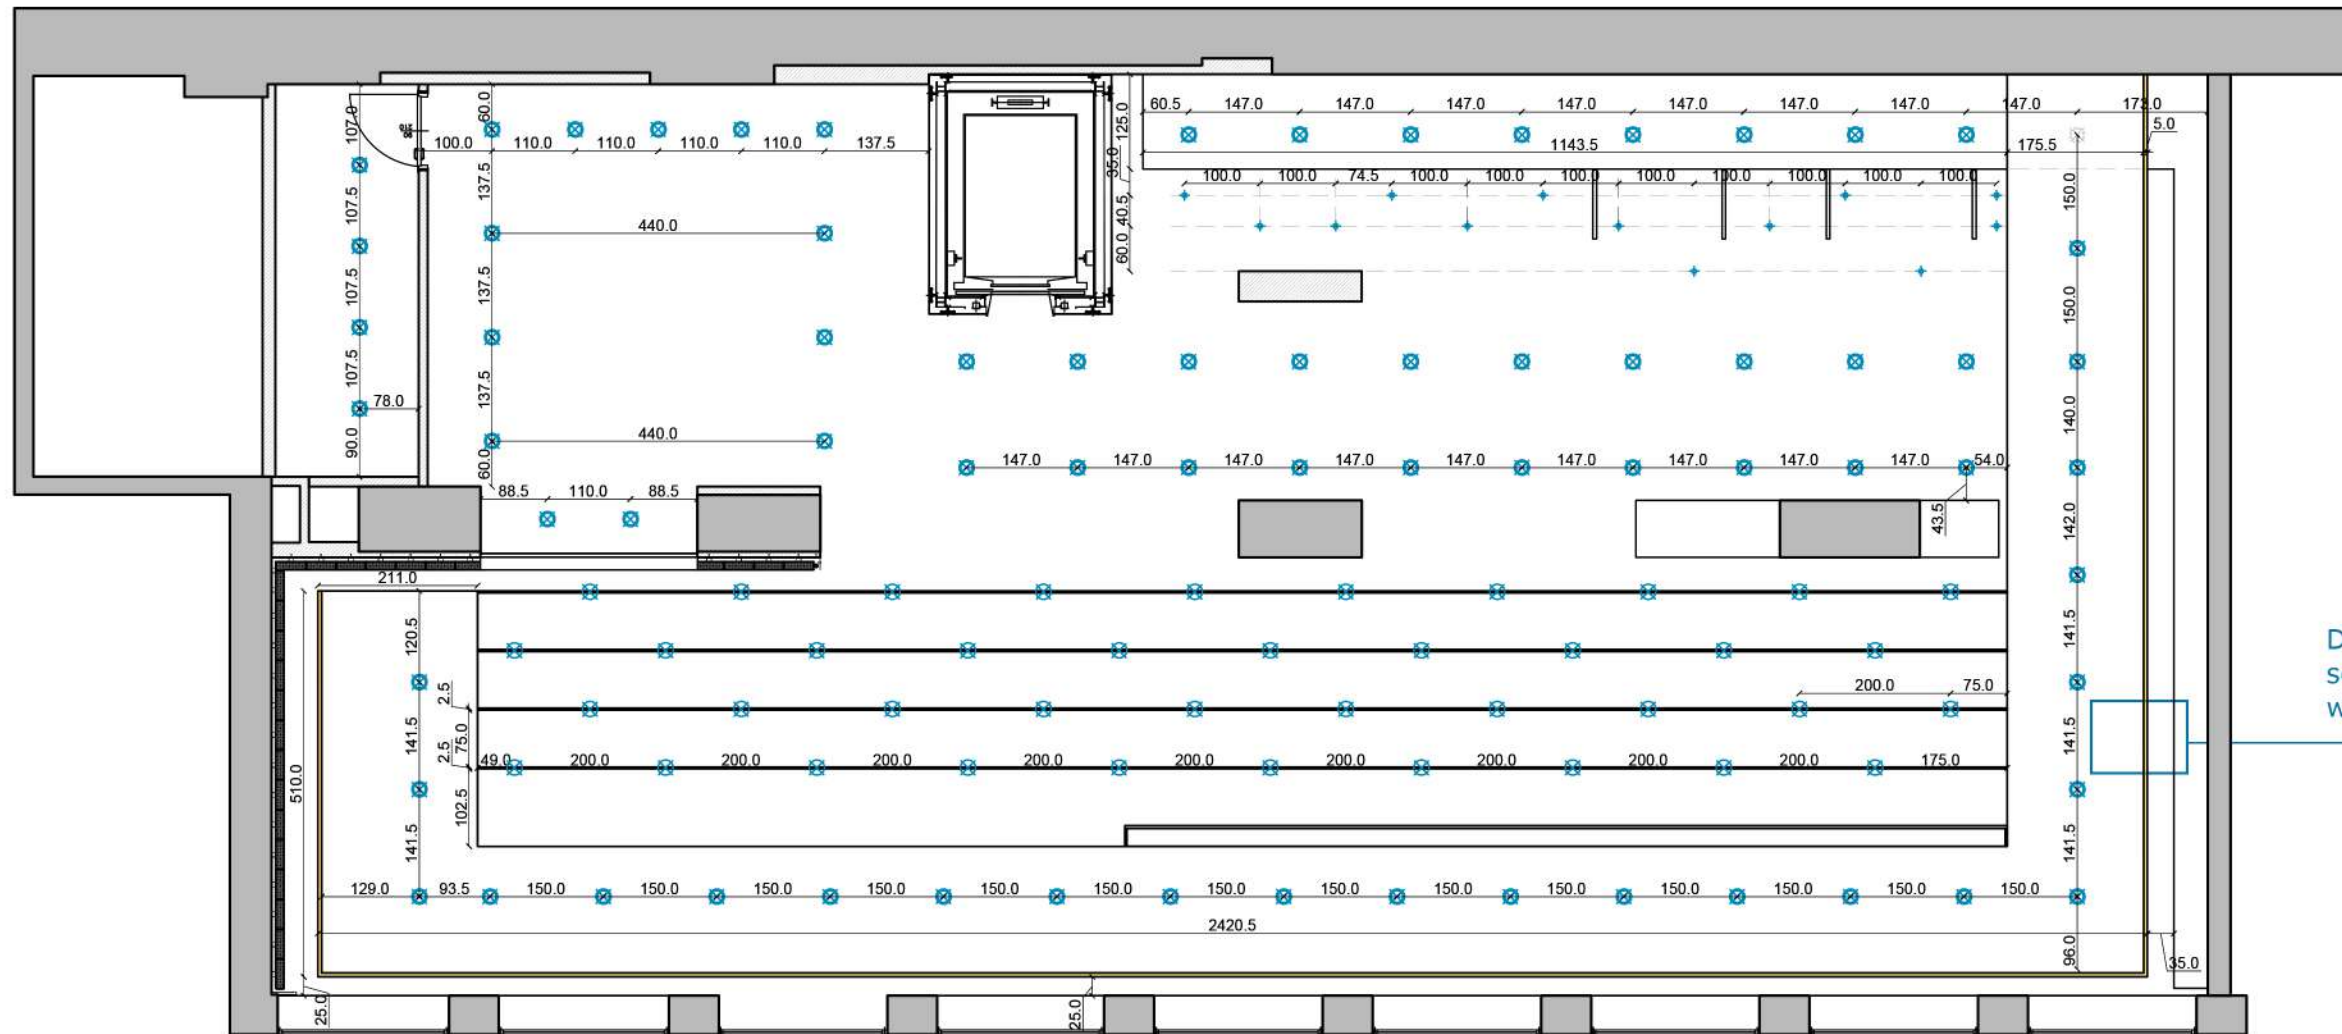

DETAIL 1

1:50

DETAIL 1: Moveable partition for Cultural Events

SECTION A-A

SECTION C-C

SECTION B-B

SECTION D-D

SECTION E-E

SECTION F-F

SECTION H-H

SECTION G-G

DETAIL 1: Fragment section of the ceiling with LED

LEGEND

	<p>ARCOS 2 XPERT LED ZUMTOBEL</p> 		<p>STUDIO LINE SHIELDED LED BEGA</p> 
	<p>CREDOS R150 LED ZUMTOBEL</p> 		<p>LED RECESSED LIGHT (See the Detail 1)</p> 

DETAIL 1

1:10

DETAIL 2: Fragment section of the metal structured ceiling with mounted LED slotlight

LEGEND

	<p>SLOTLIGHT INFINITY IP54 ZUMOBEL 1 (See the Detail 2)</p>	 	<p>3 "L" Shaped Lighting. Mounted in metal structure (vertical and horizontal elements) (See the Detail 2)</p>	
	<p>SLOTLIGHT SLIM INFINITY IP20 ZUMOBEL 2</p>			