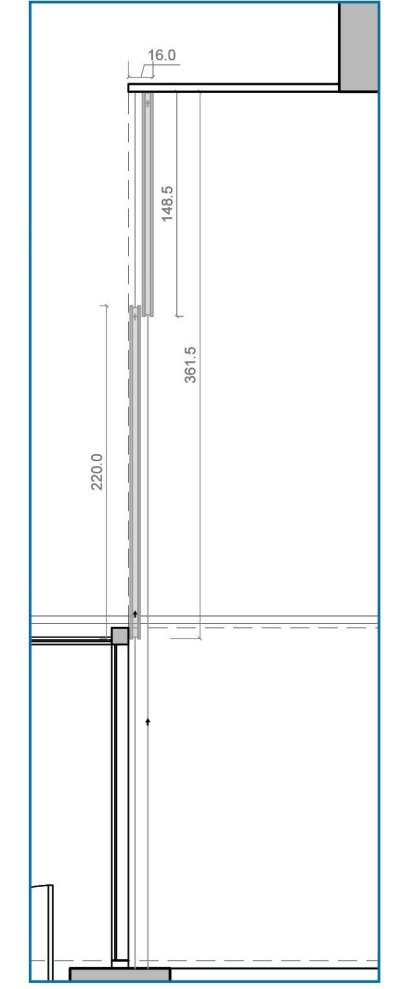

DETAIL 1

1:50

DETAIL 1: Moveable partition for Cultural Events

SECTION A-A

SECTION C-C

SECTION B-B

SECTION D-D

SECTION E-E

DETAIL 1

1:10

DETAIL 2: Fragment section of the metal structured ceiling with mounted LED slotlight

LEGEND

	<p>SLOTLIGHT INFINITY IP54 ZUMOBEL 1 (See the Detail 2)</p>	 	<p>3 "L" Shaped Lighting. Mounted in metal structure (vertical and horizontal elements) (See the Detail 2)</p>	
	<p>SLOTLIGHT SLIM INFINITY IP20 ZUMOBEL 2</p>			