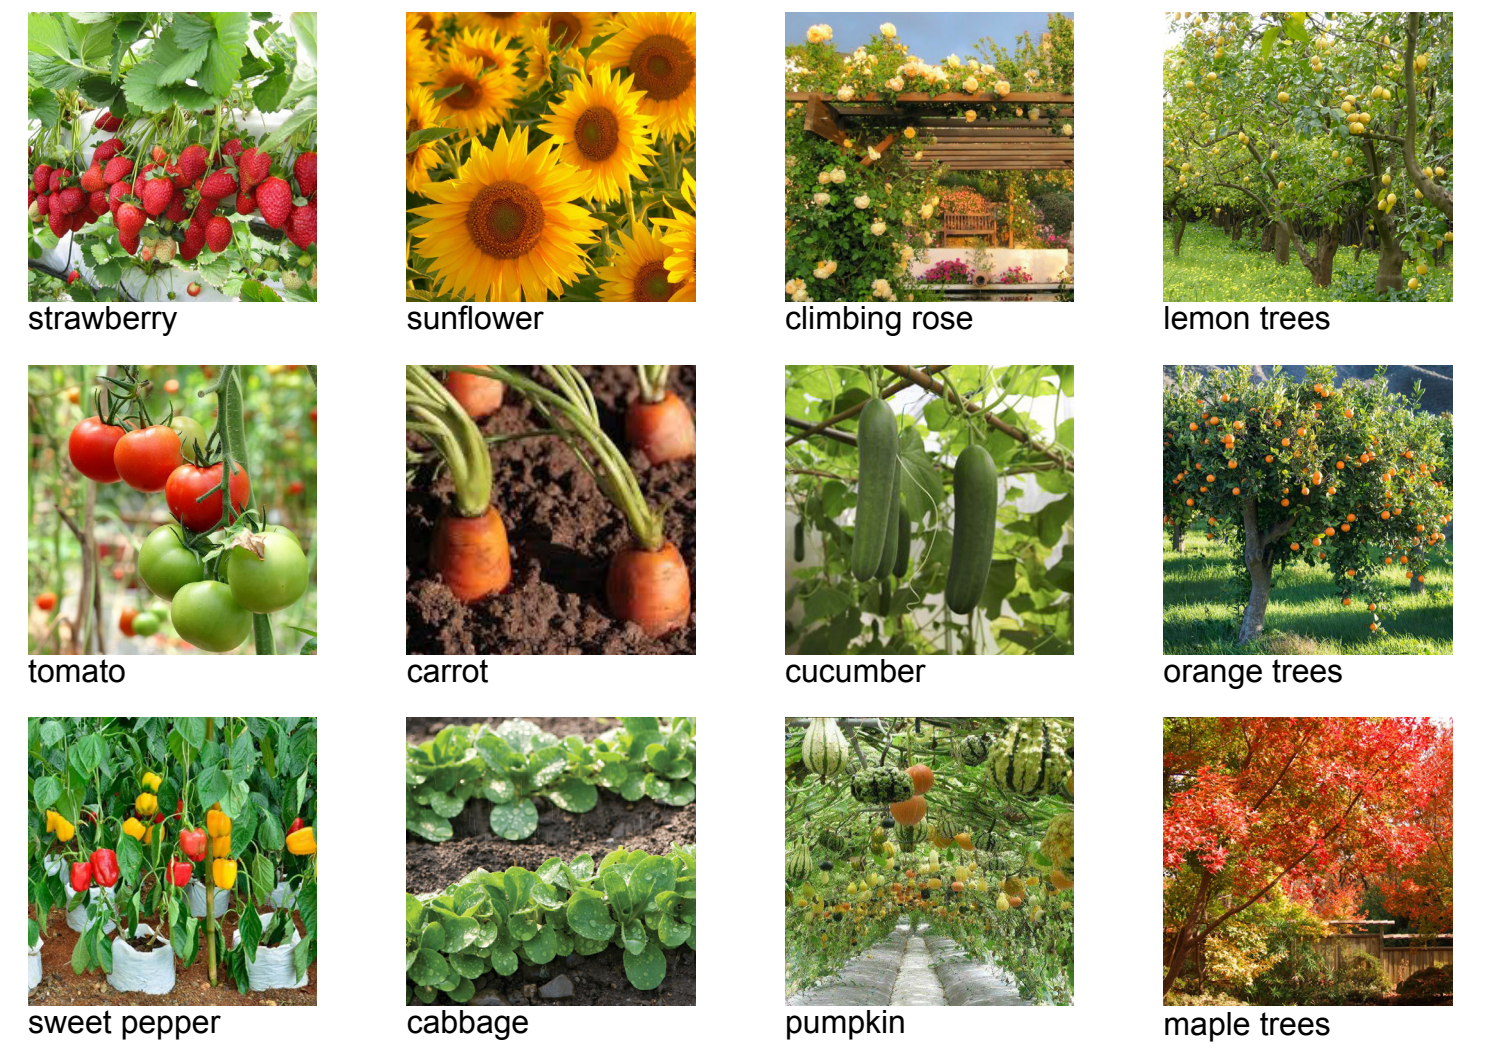

Axonometric

Planting garden

Type of garden

Module of planting

Production

Irrigation system

Details