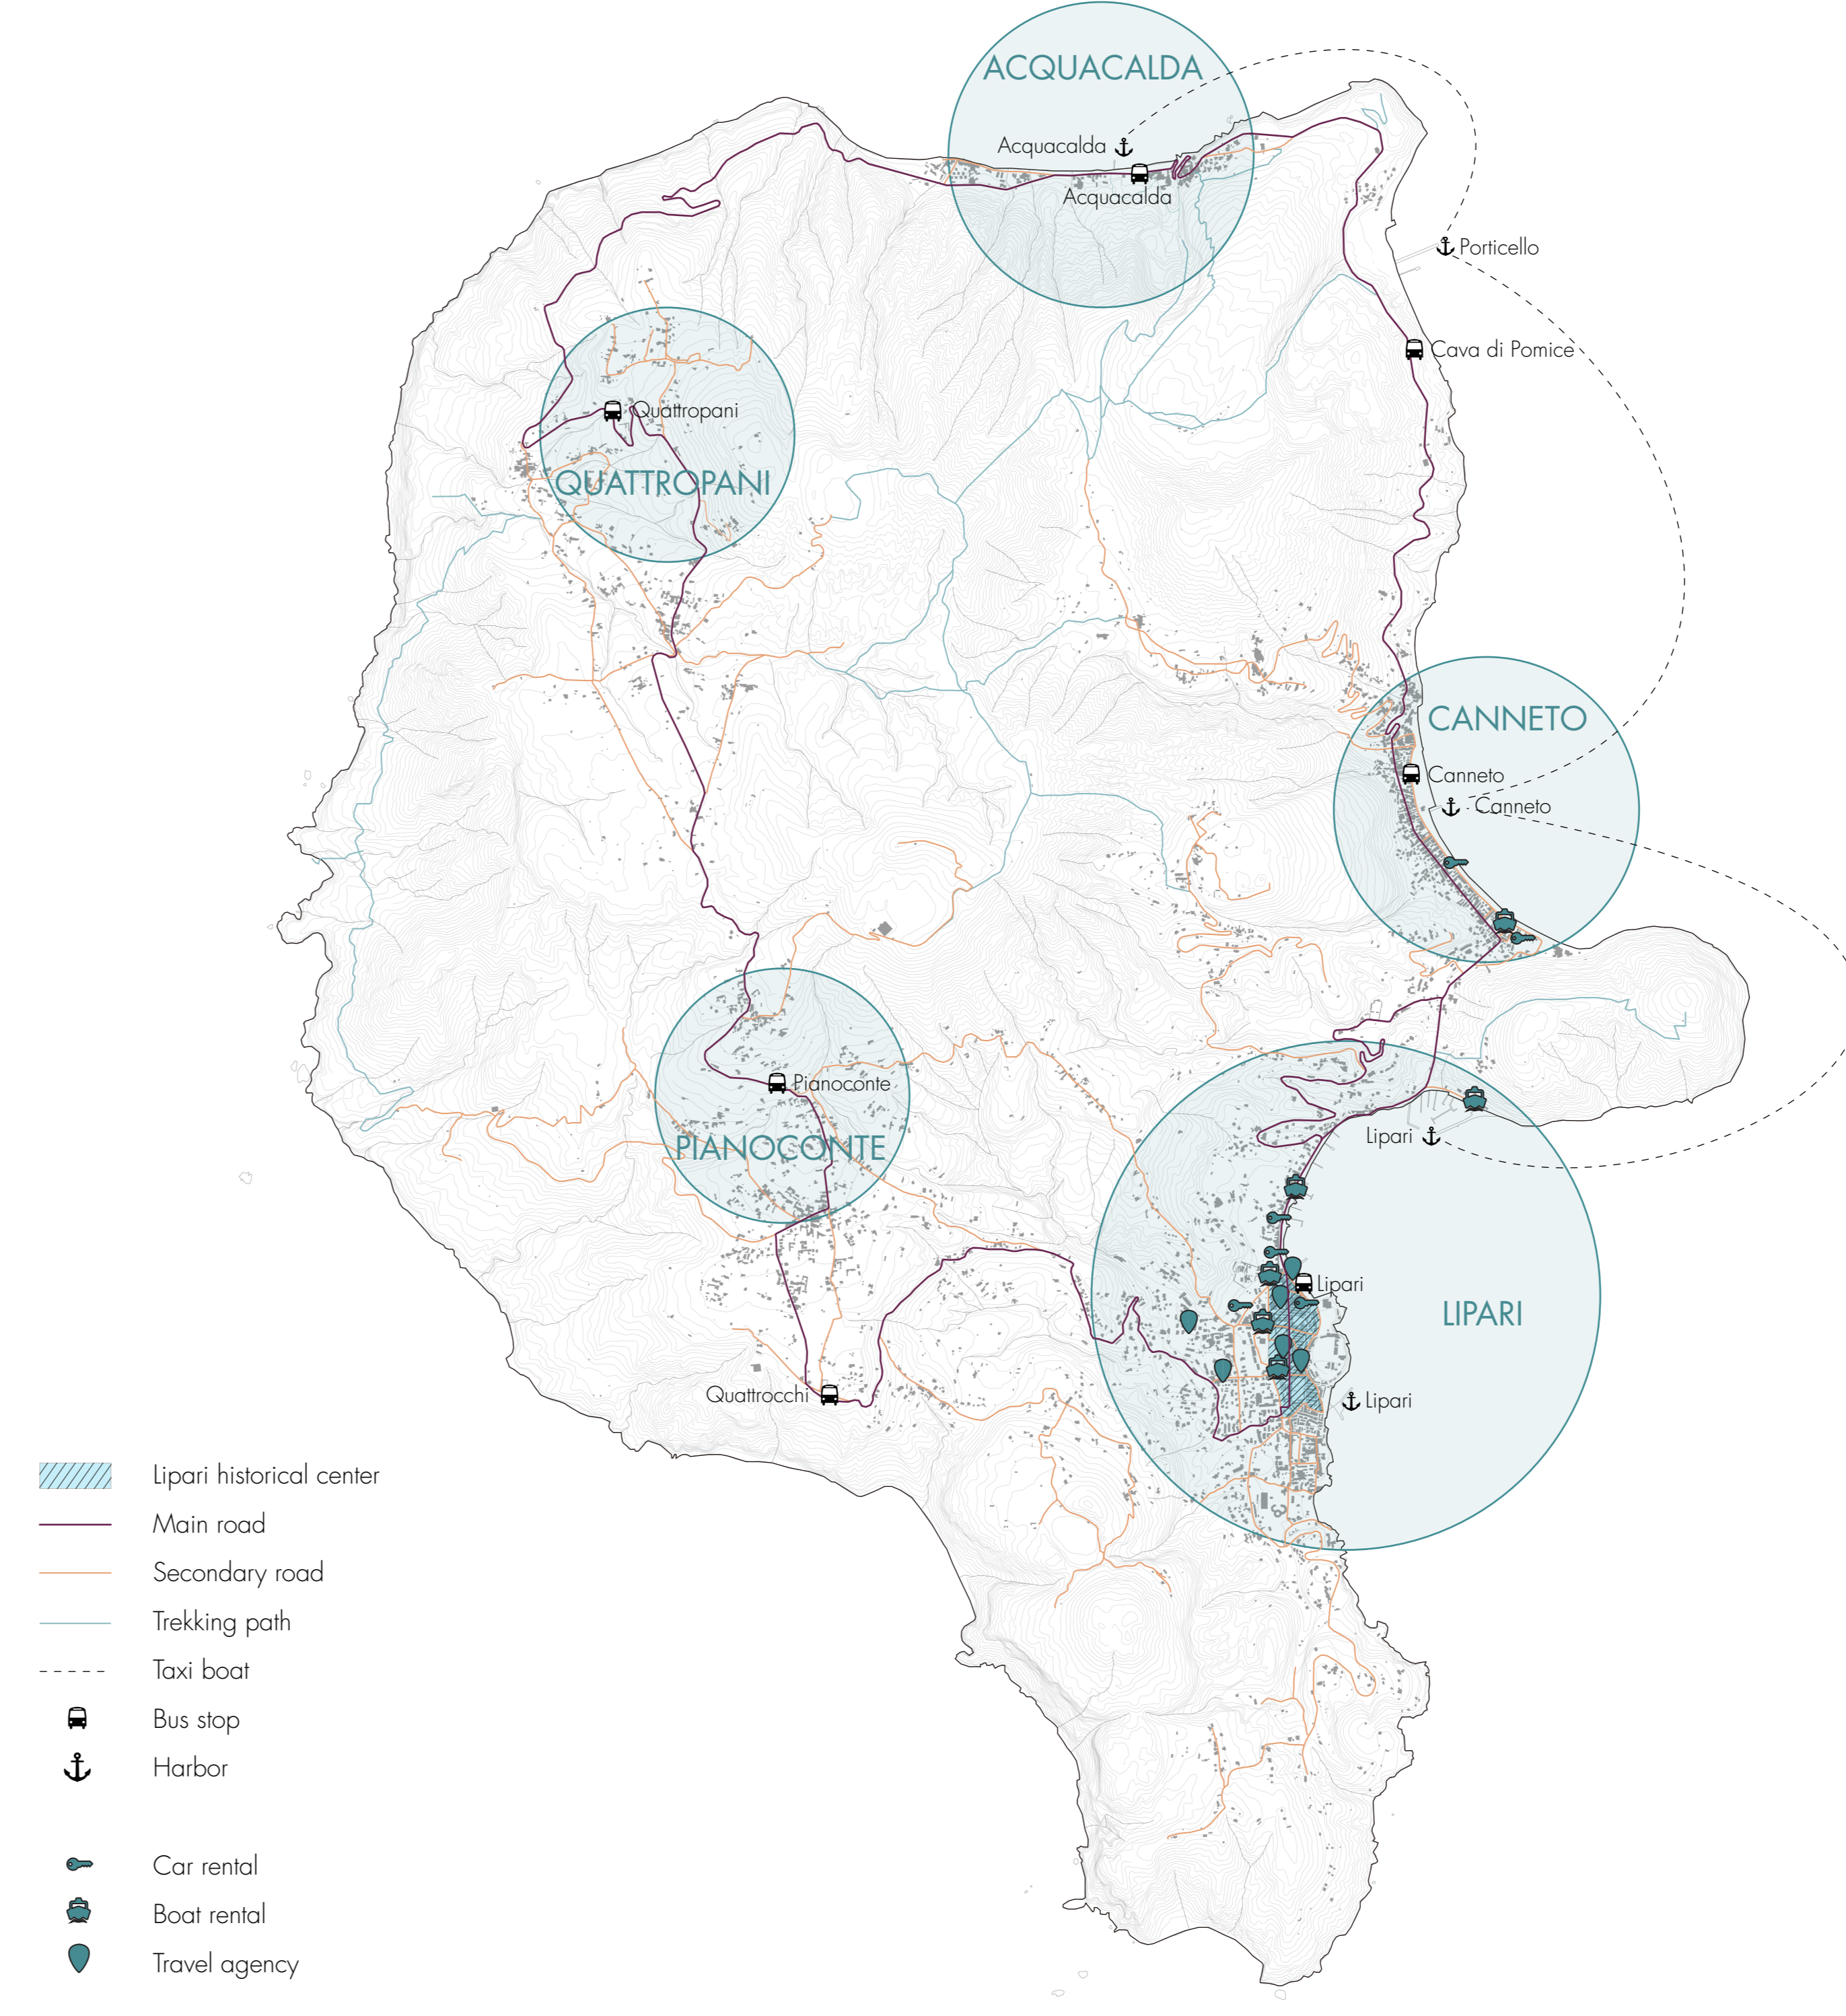

PUBLIC TRANSPORTATION AND TOURISM FACILITIES 1:25 000