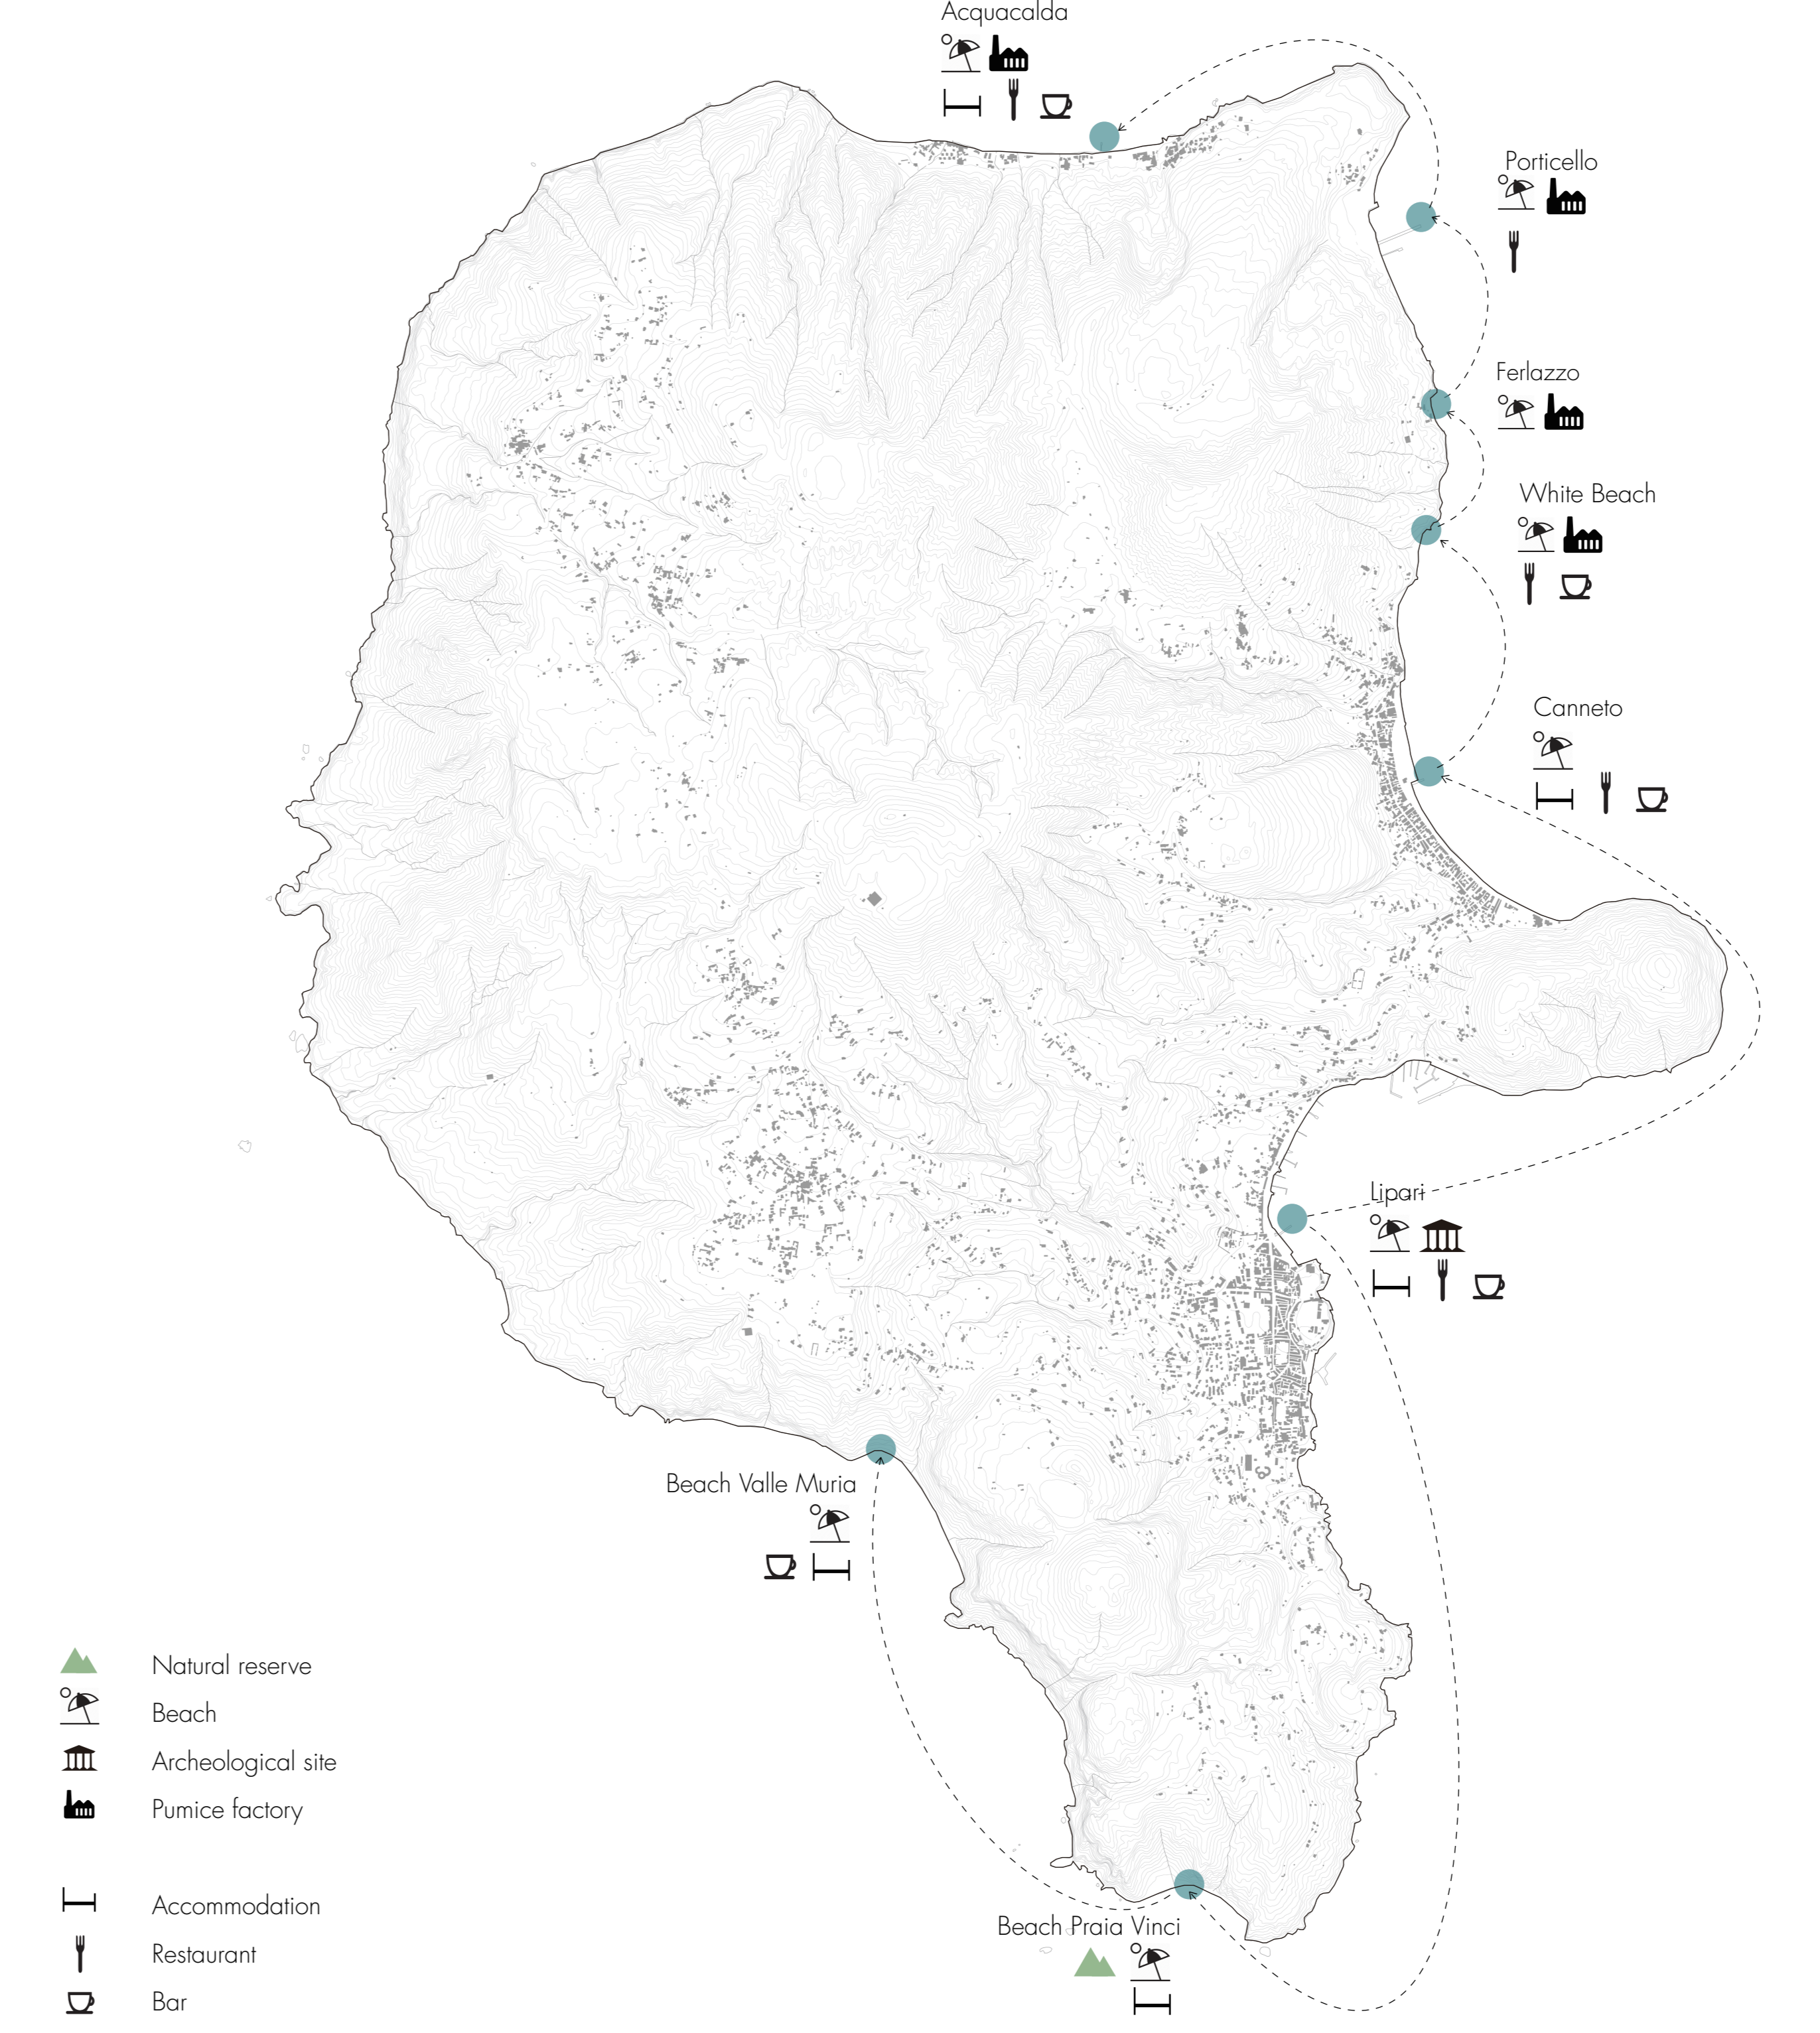

LIPARI ISLAND ONE-DAY BOAT TRIP SUGGESTION 1:25 000