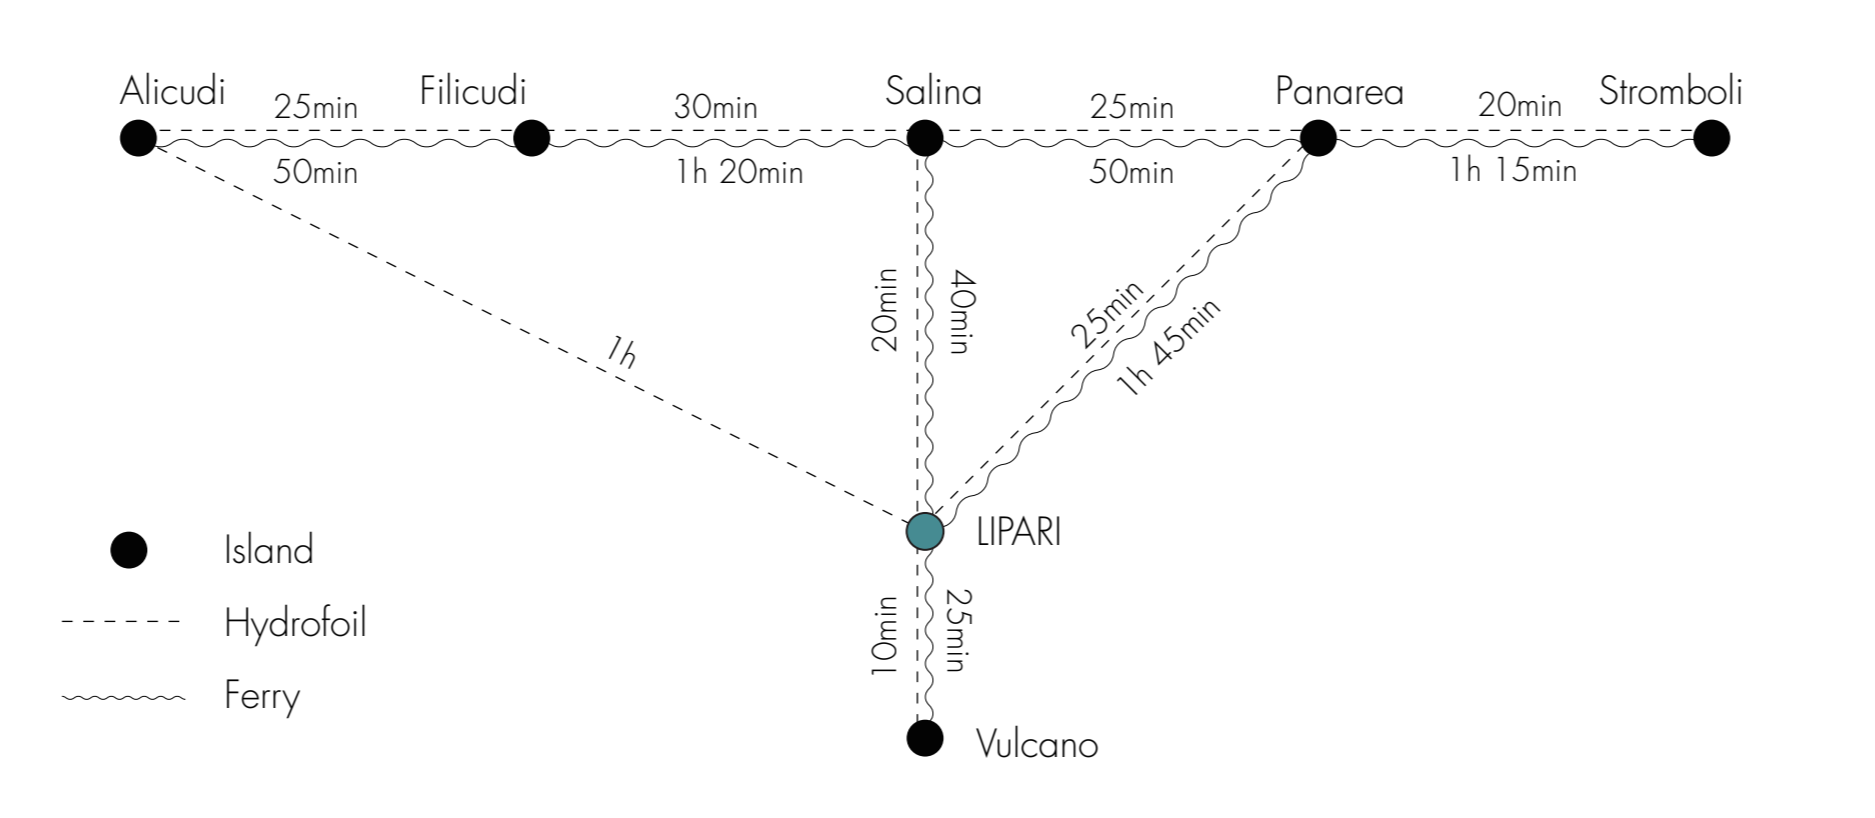

CONNECTIONS IN AEOLIAN ISLANDS