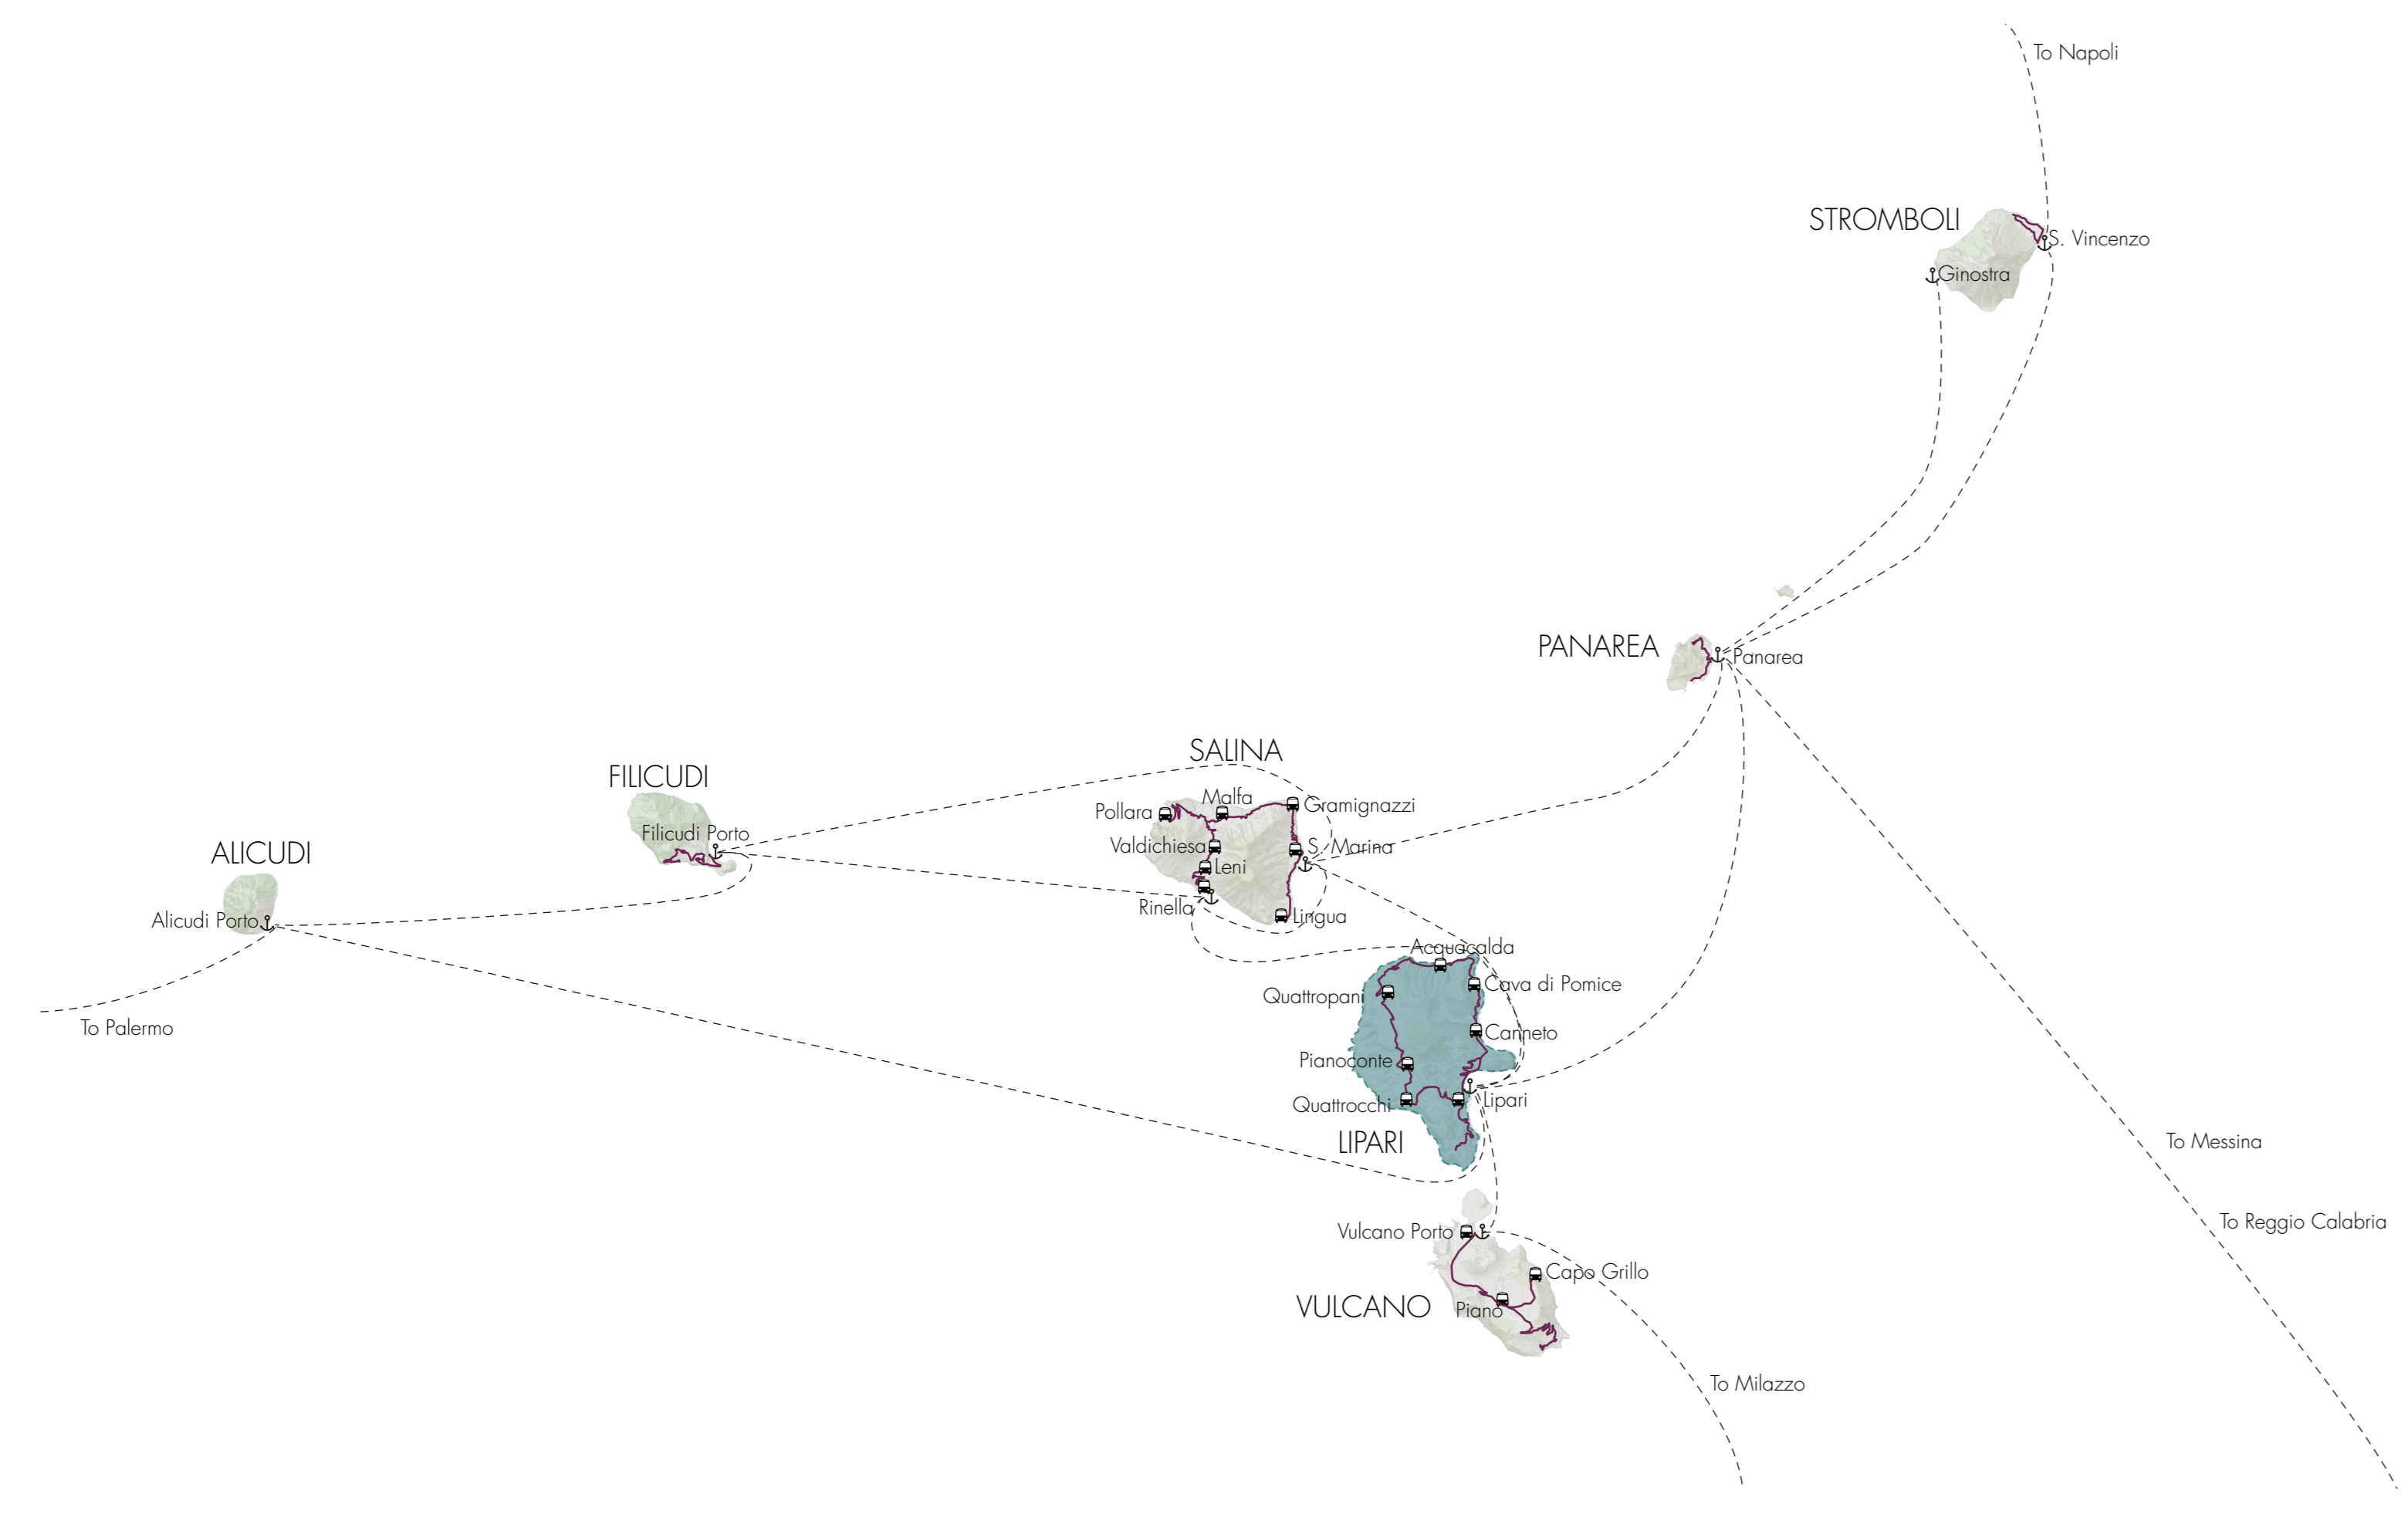

LIPARI IN AEOLIAN ISLANDS 1:250 000