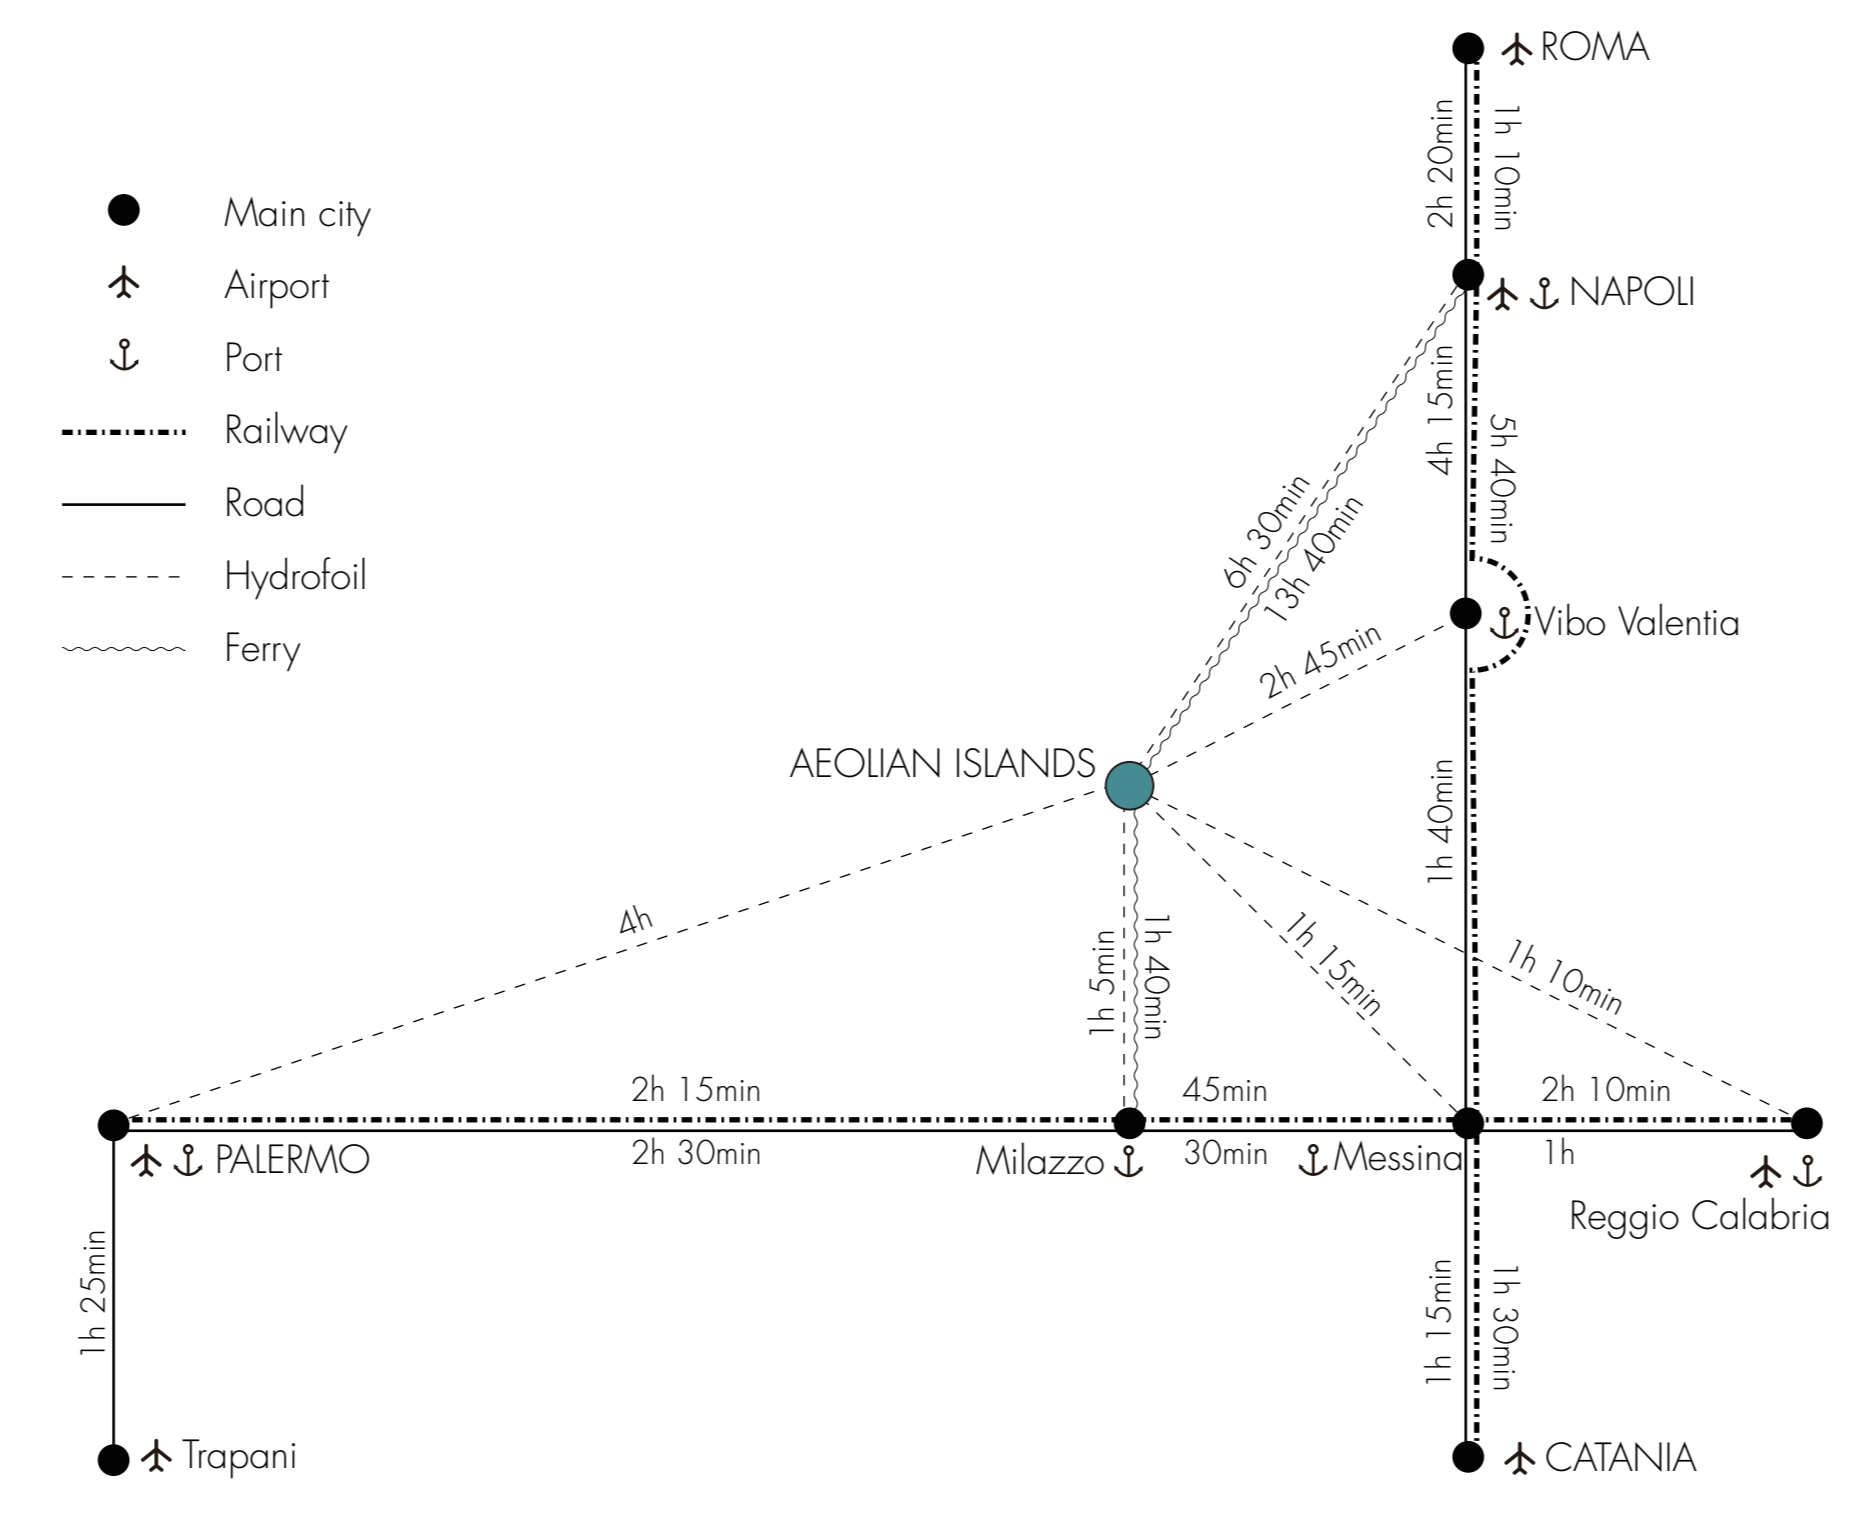

CONNECTIONS WITH MAINLAND ITALY