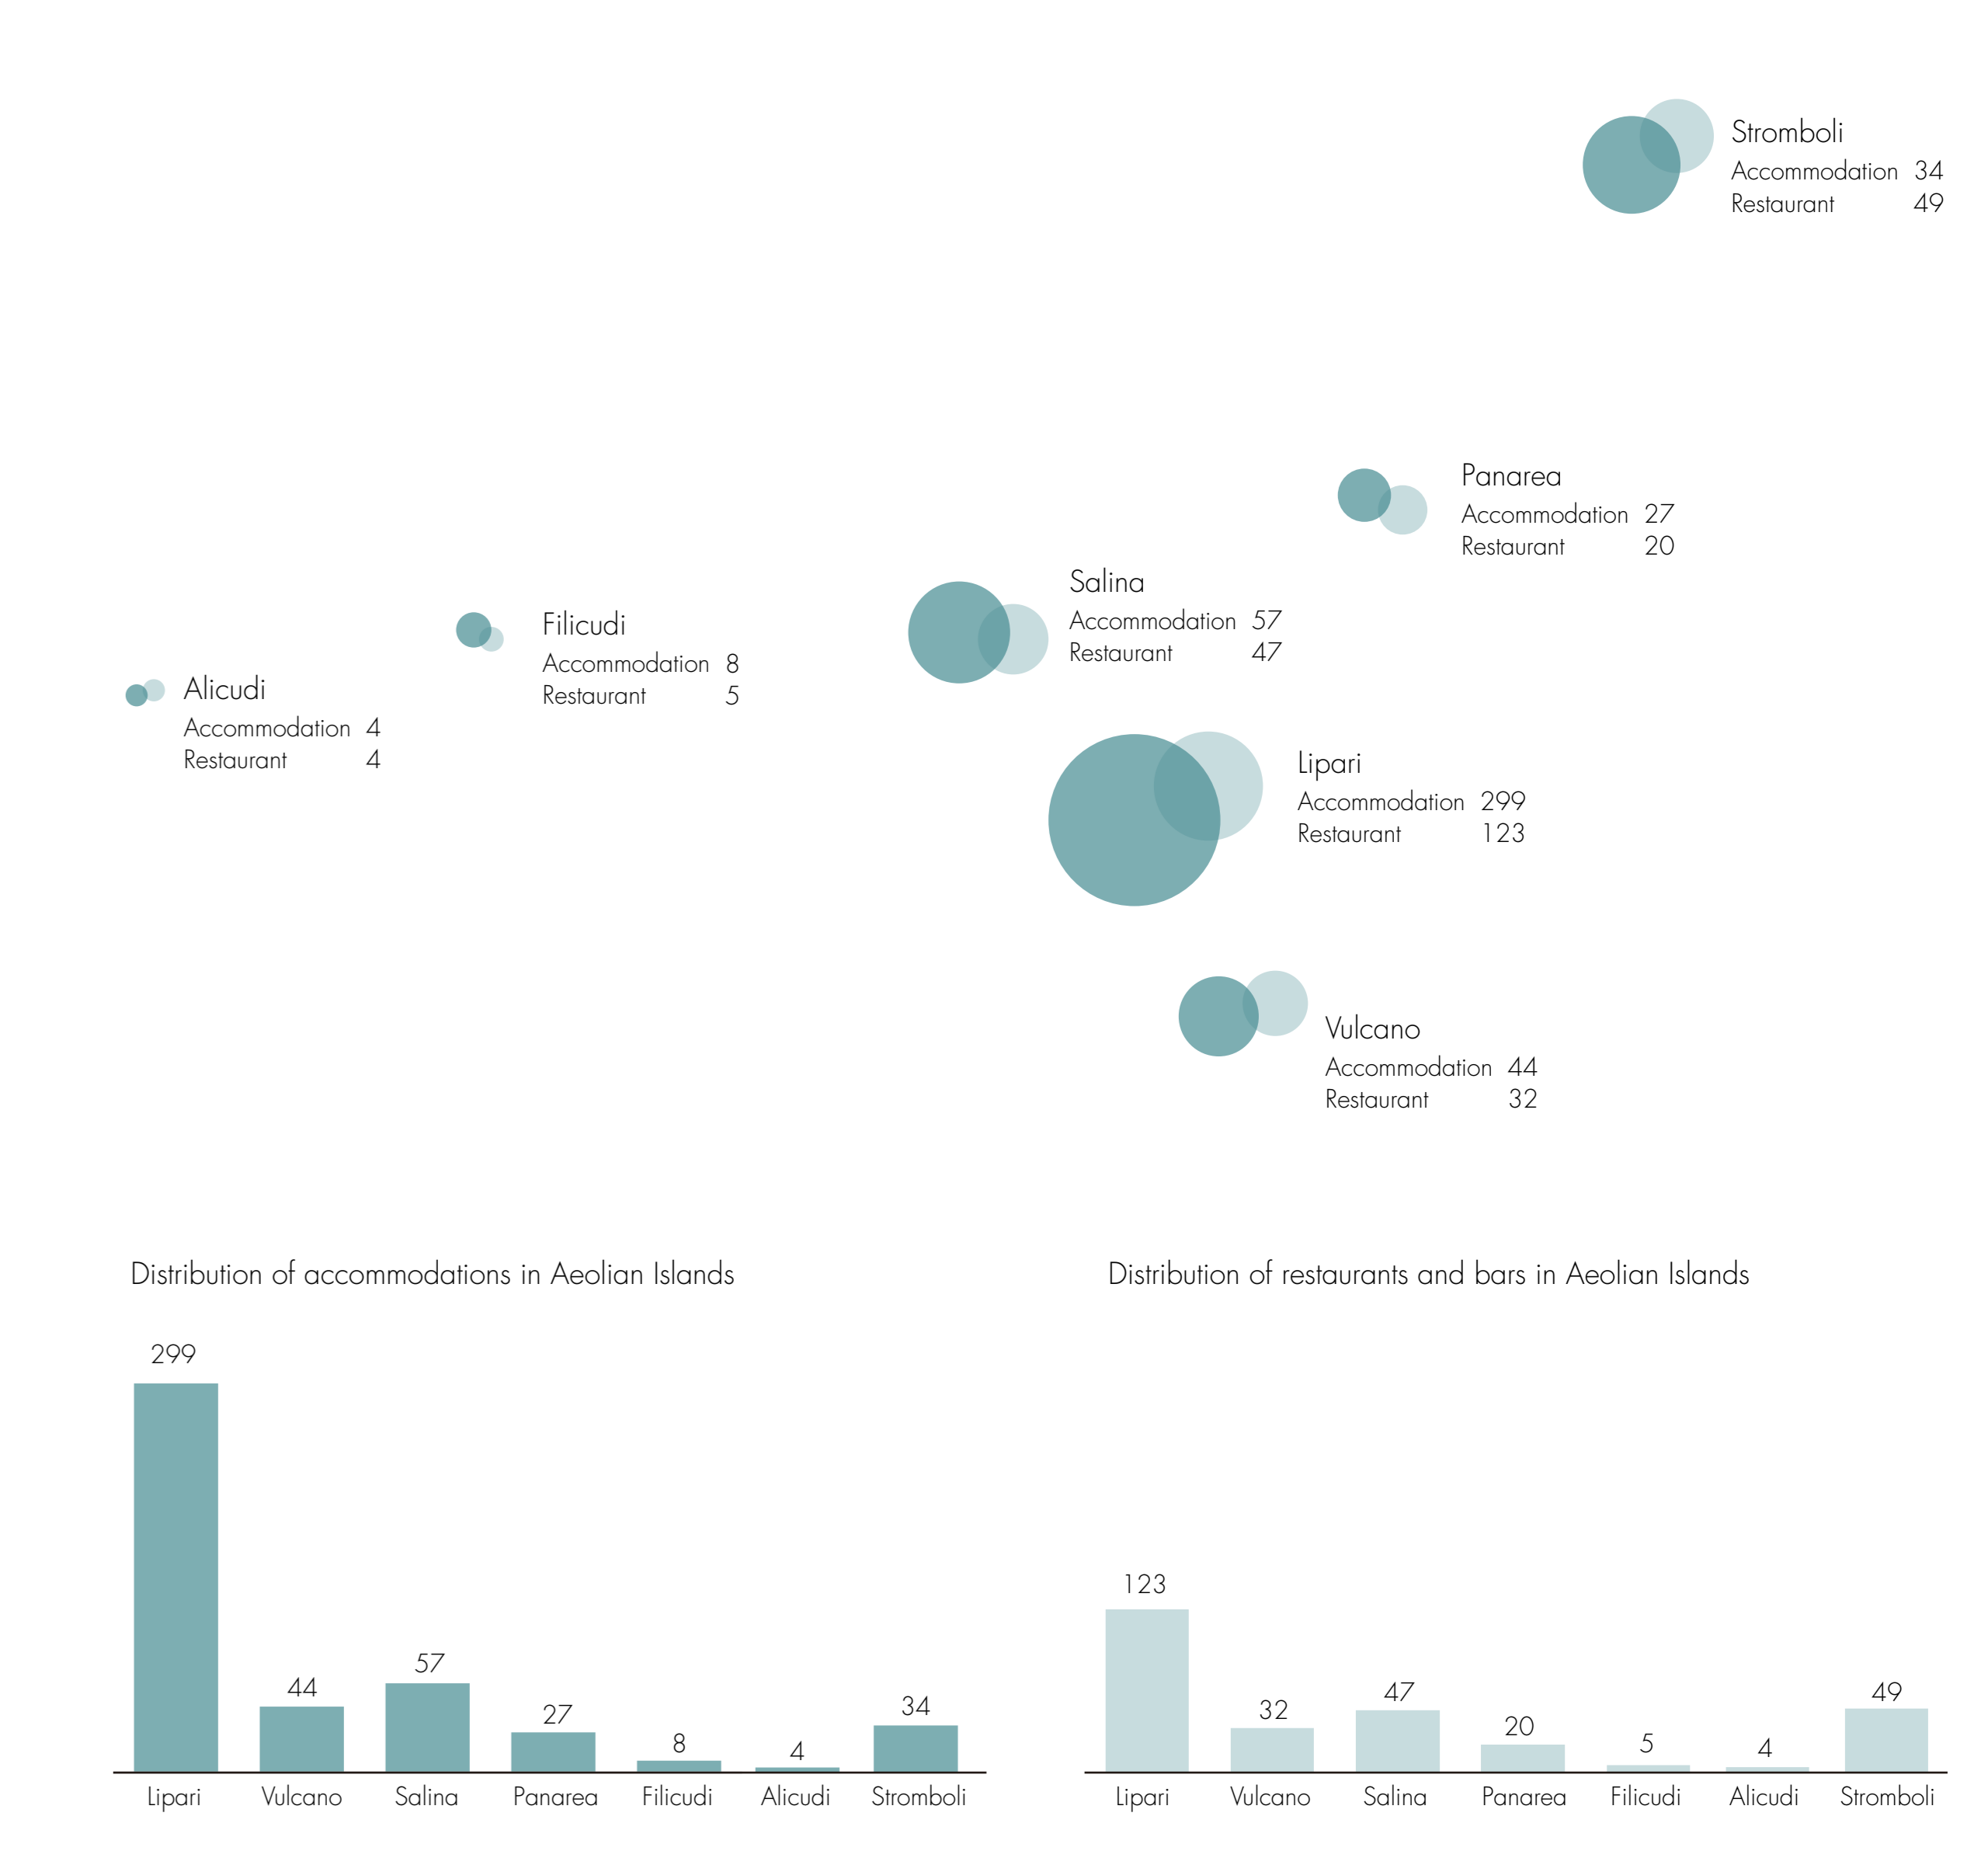

DISTRIBUTION OF ACCOMMODATIONS AND RESTAURANTS IN AEOLIAN ISLANDS