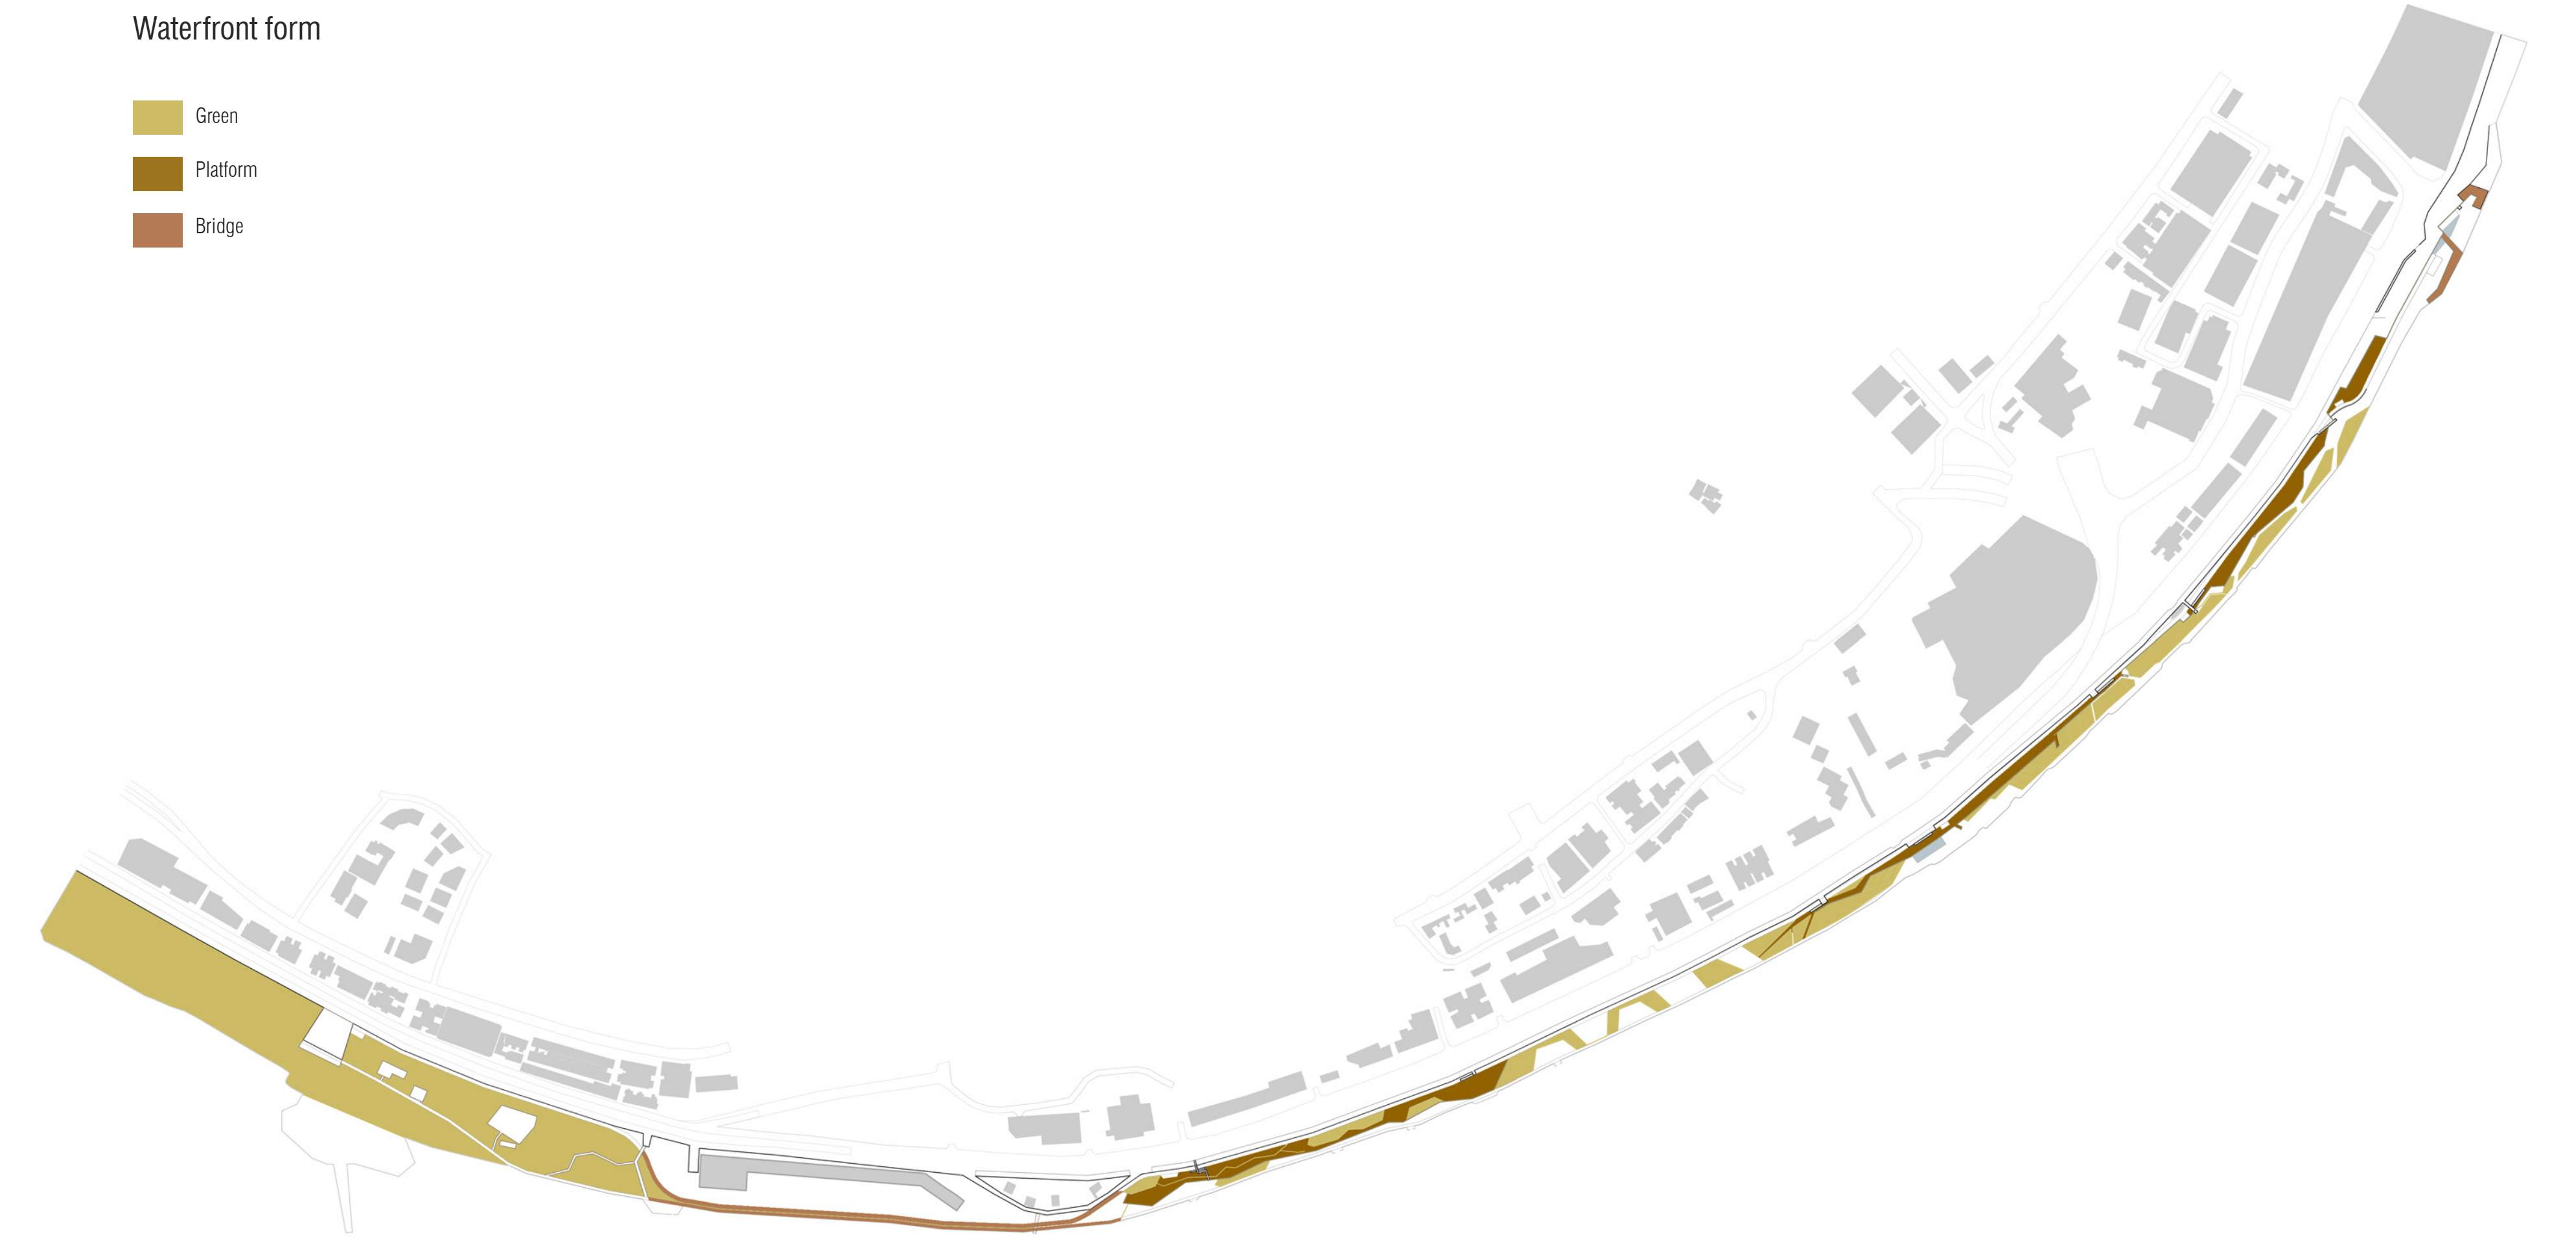

Transportation in waterfront

- Entrance
- Tram Rail
- Tram Stop
- Parking Area
- Bike Path

Waterfront form

- Green
- Platform
- Bridge

Connection with City

- Stairs with shops on both sides
- Stairs and tram
- Bridge and elevator
- Only stairs
- Gathering area for tourists and bangbang
- Historical building
- Wholesale Markets
- Landmark

New buildings and facilities

- Existing Building
- Historical Building
- Wholesale Market and logistic center
- Building need transformation
- New Buildings and facilities
- Bus stop