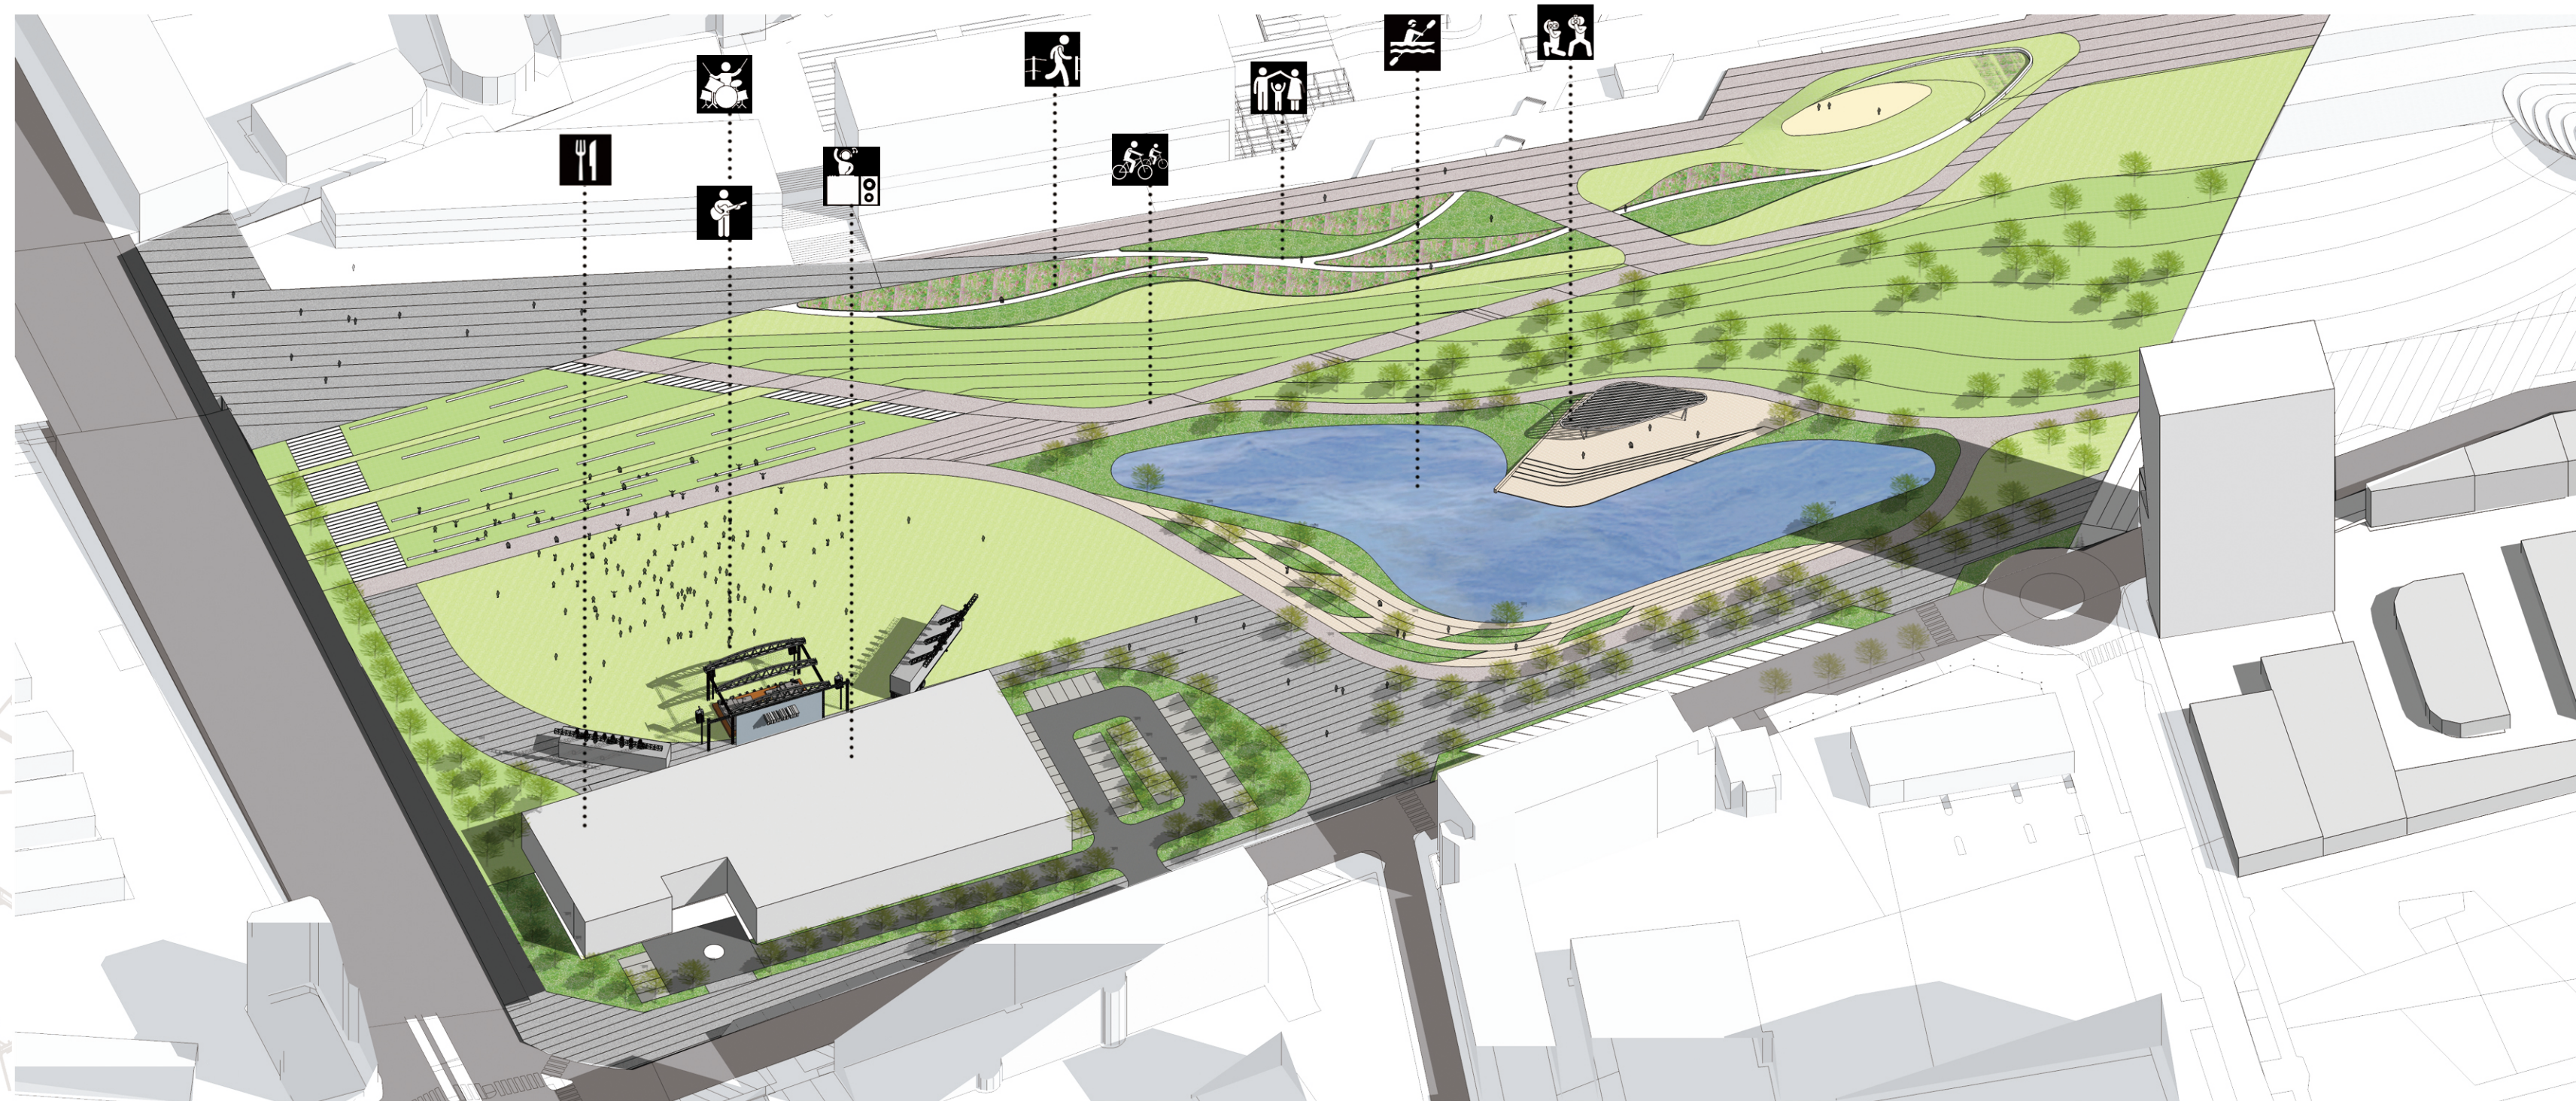

PRADA PARK

FUNCTIONAL AREAS