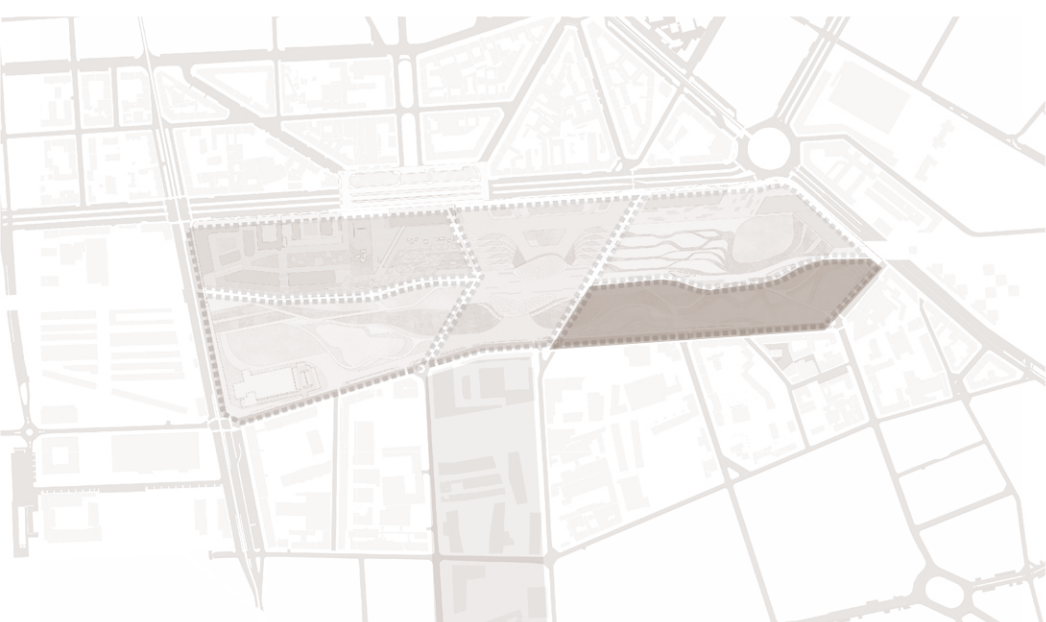

FUNCTIONAL AREAS