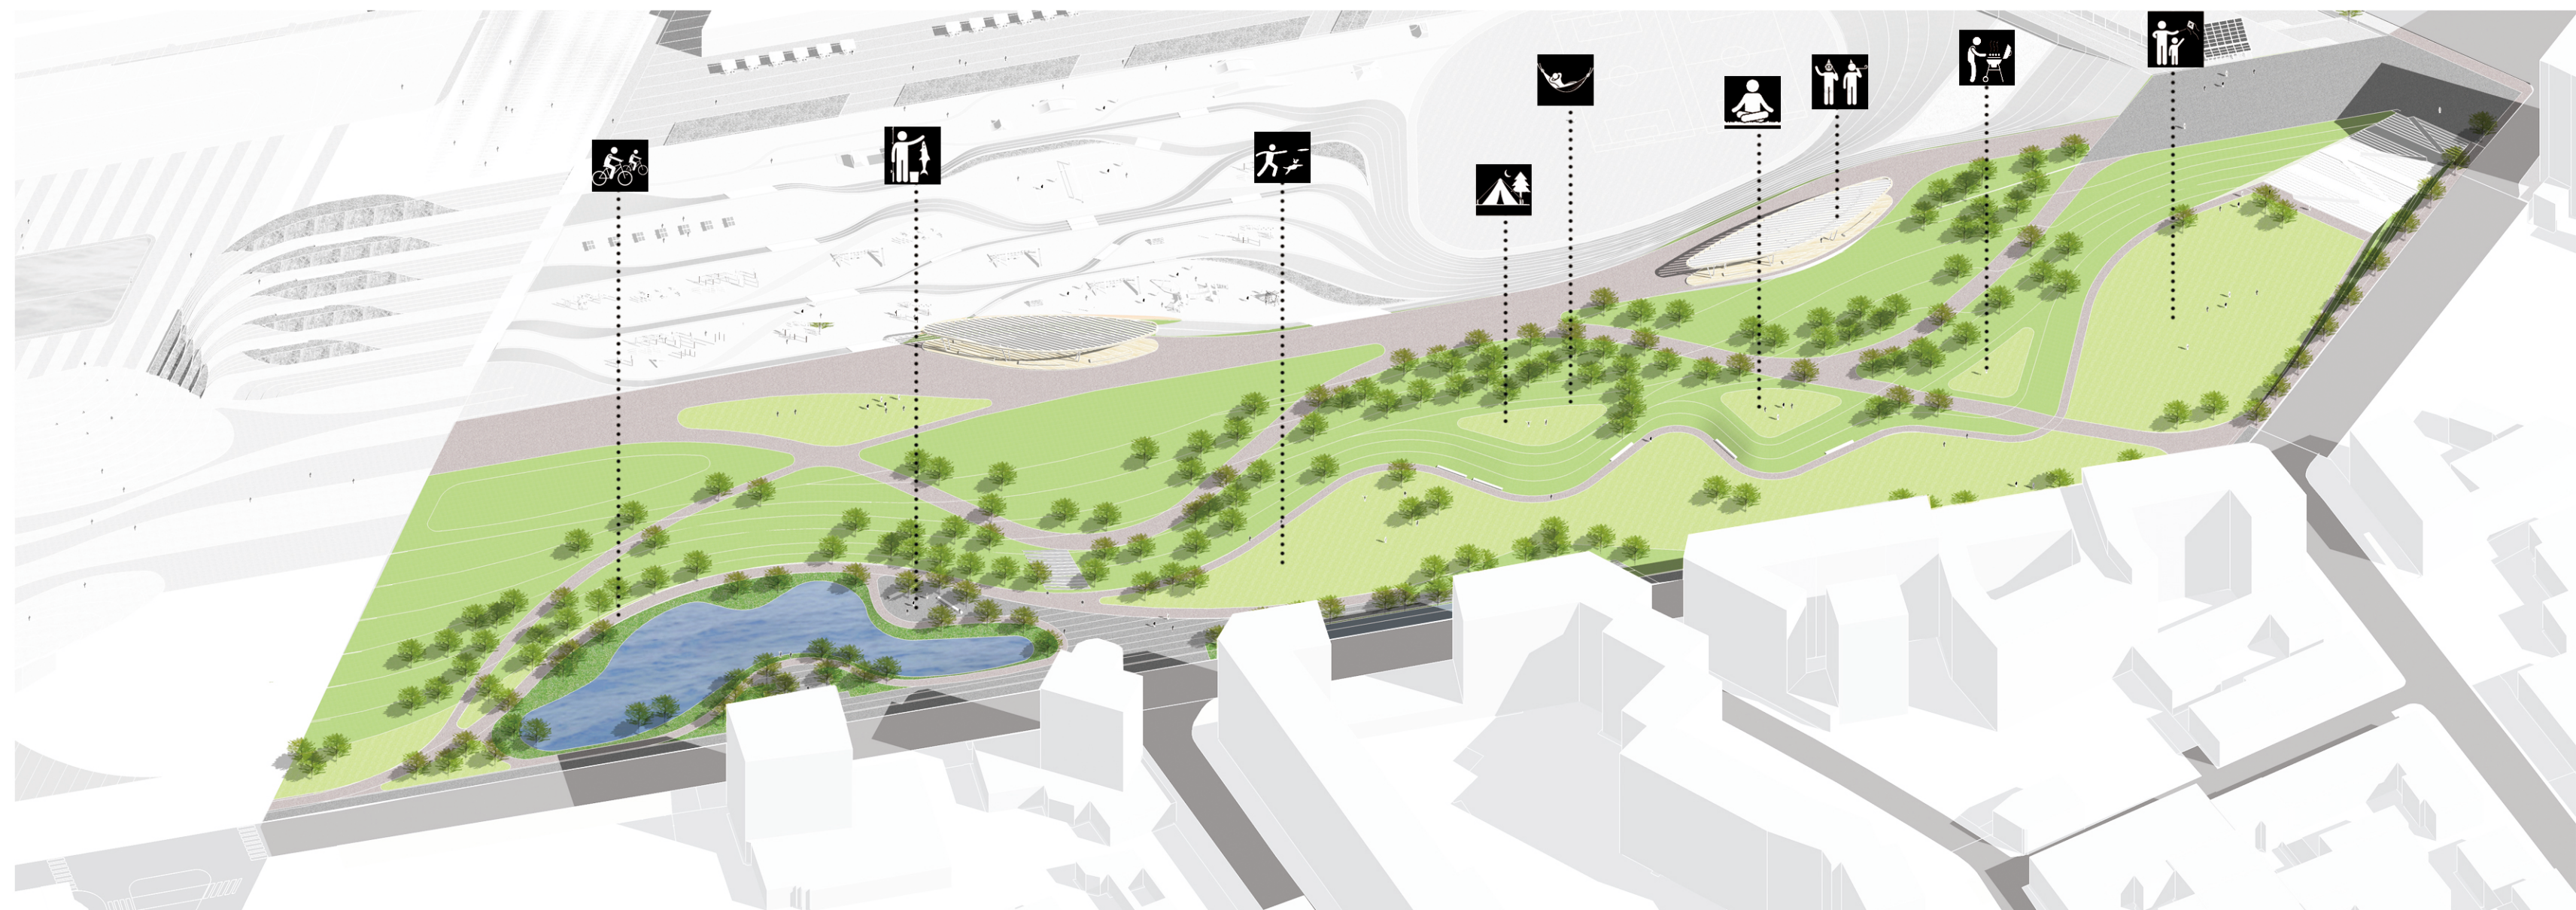

FUNCTIONAL AREAS