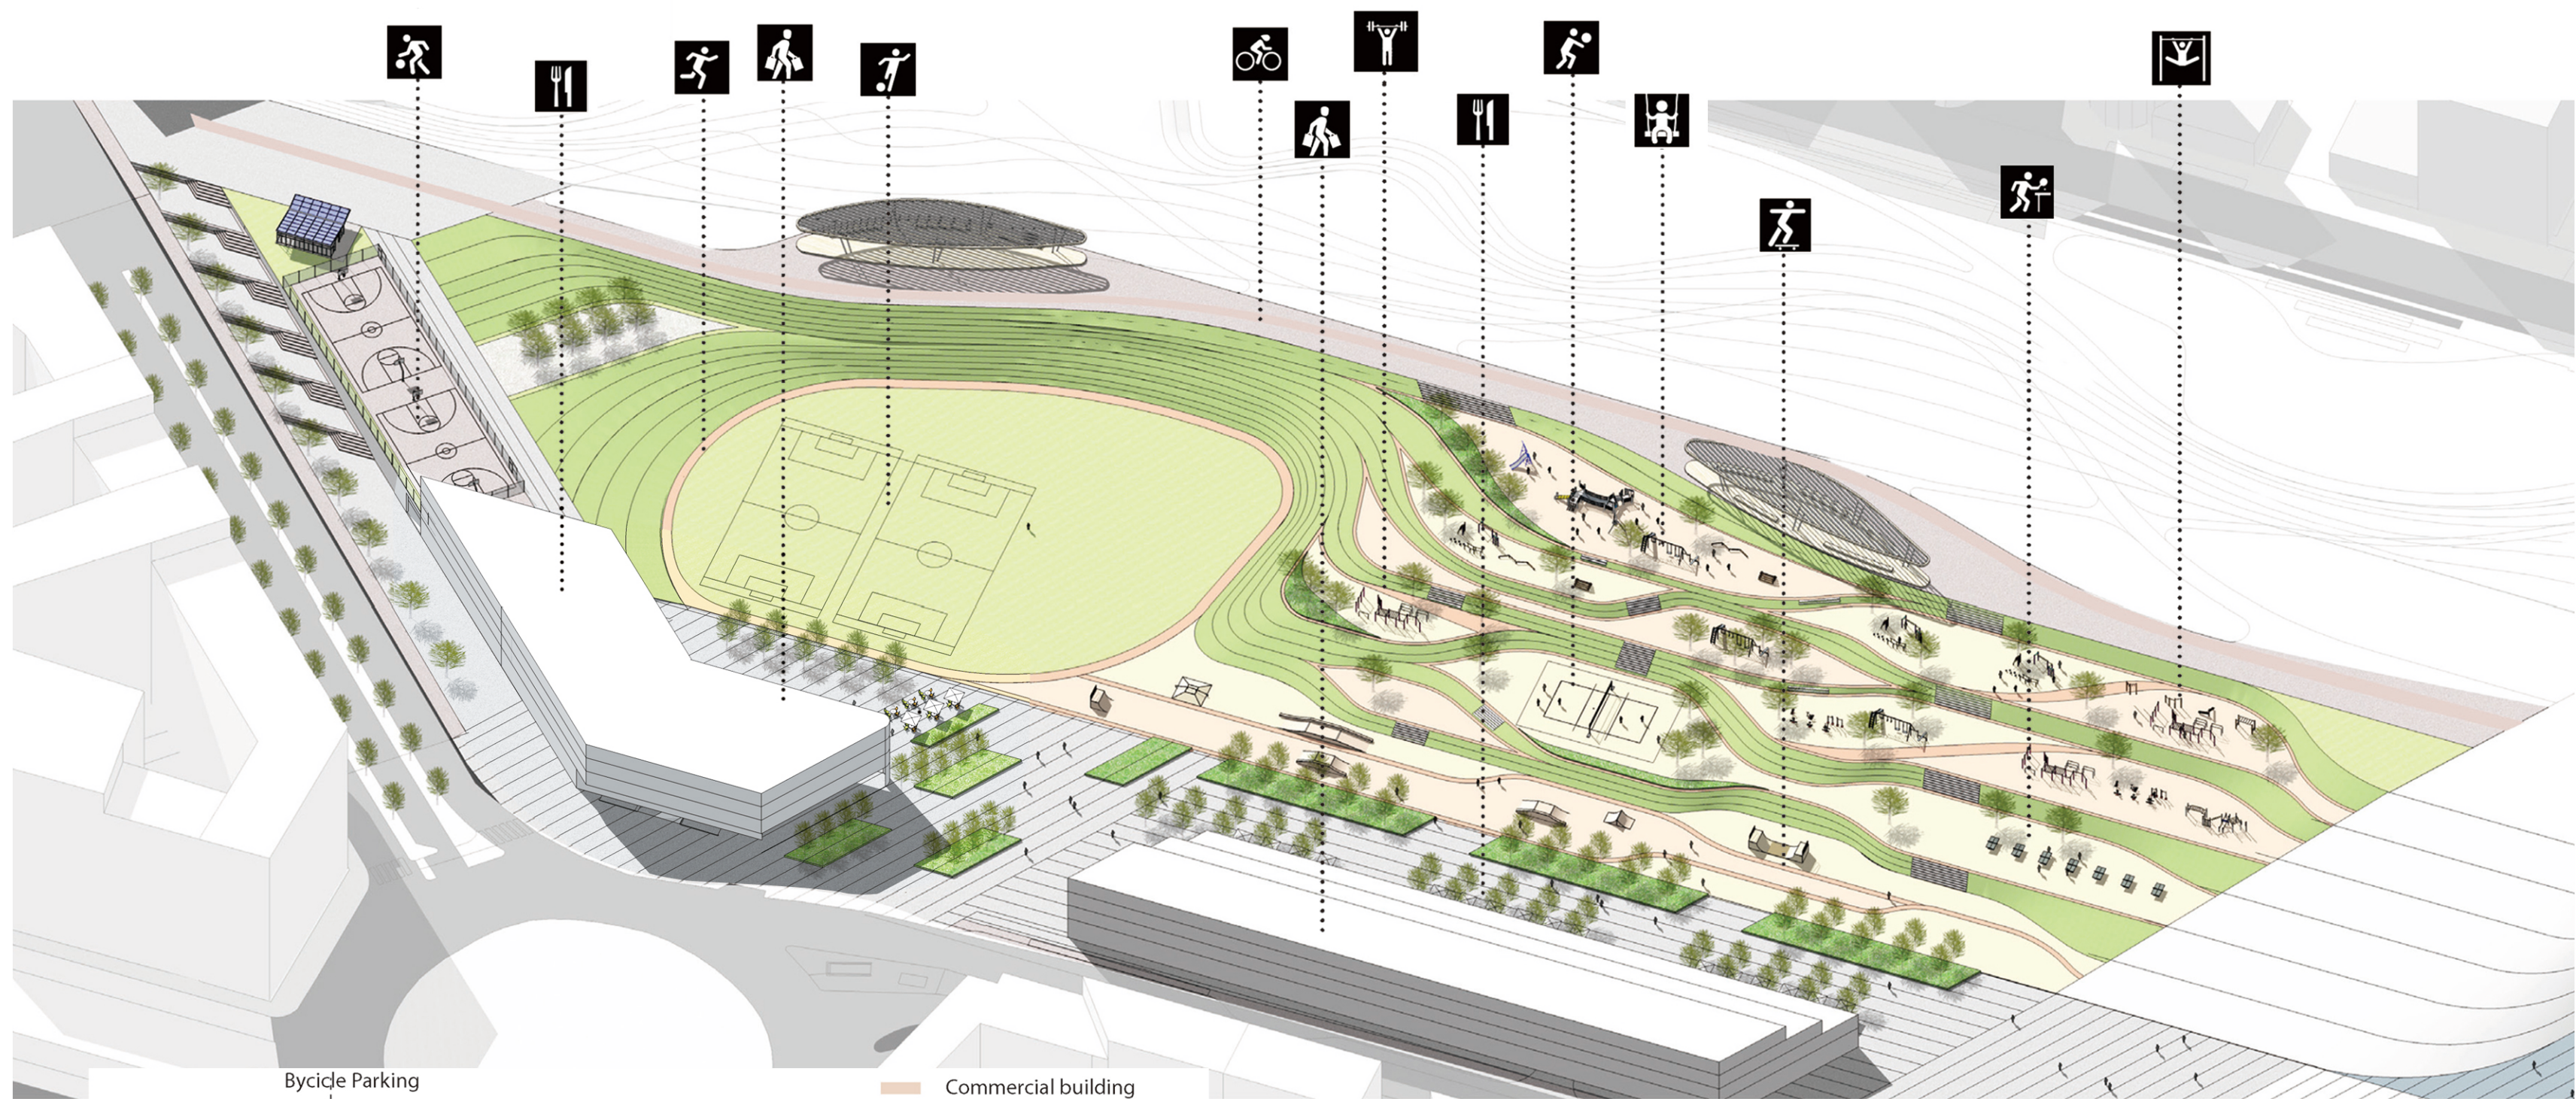

SPORTS PARK

FUNCTION AND FACILITY