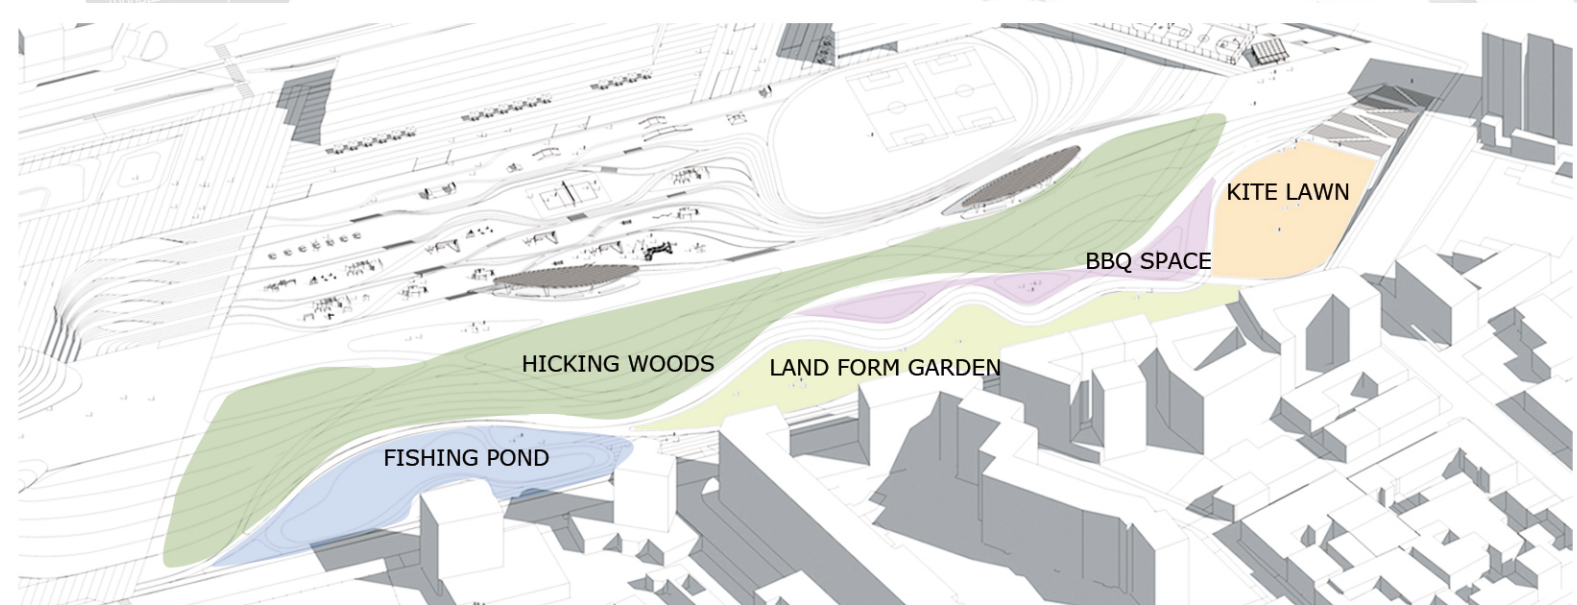

FUNCTIONAL AREAS