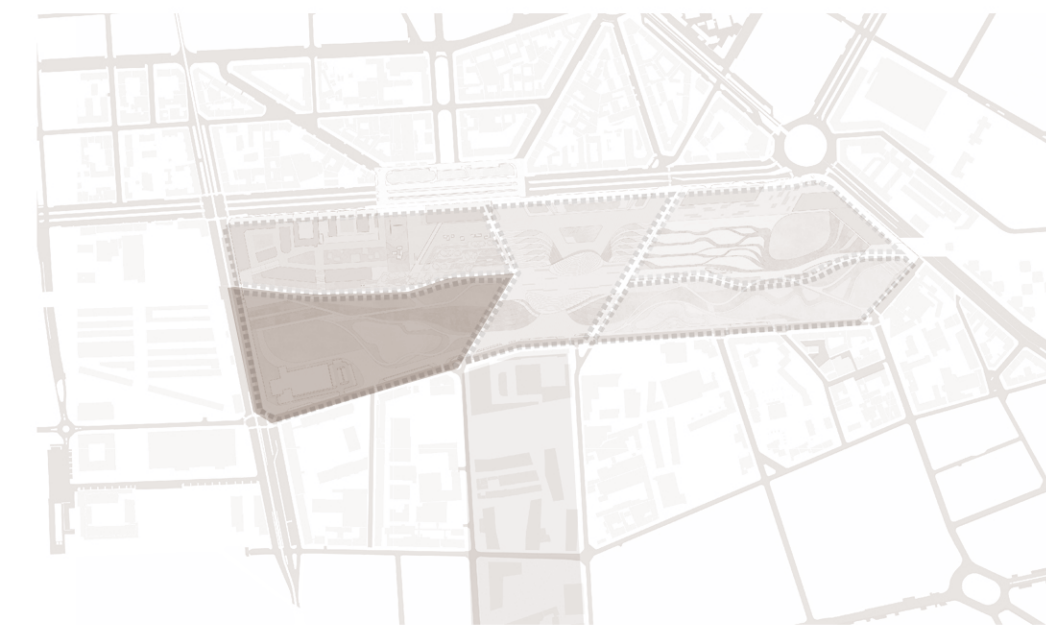

PRADA PARK

FUNCTIONAL AREAS