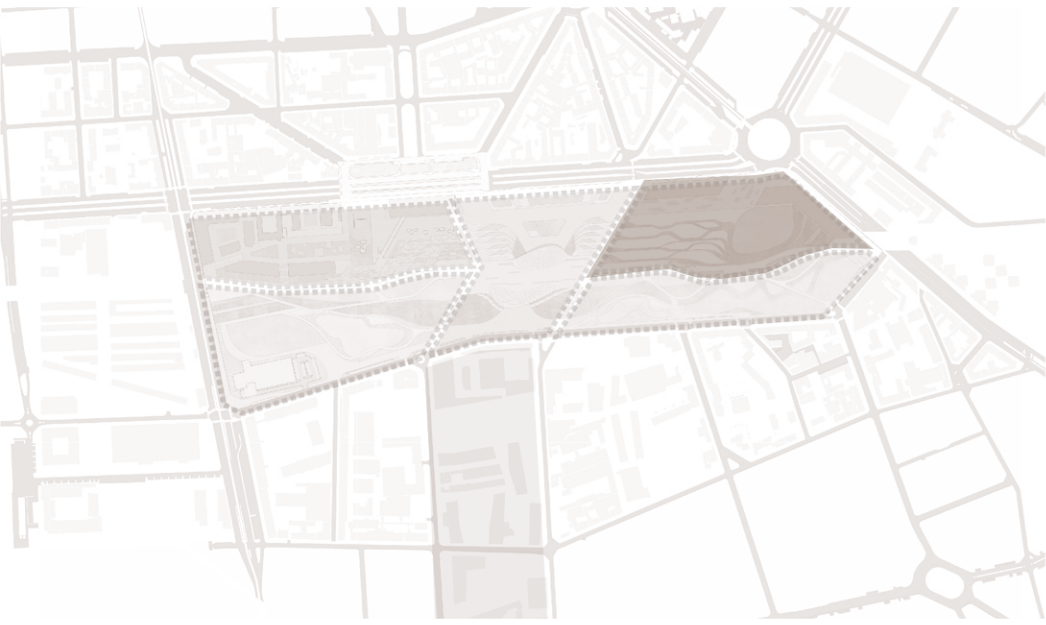

SPORTS PARK

FUNCTION AND FACILITY