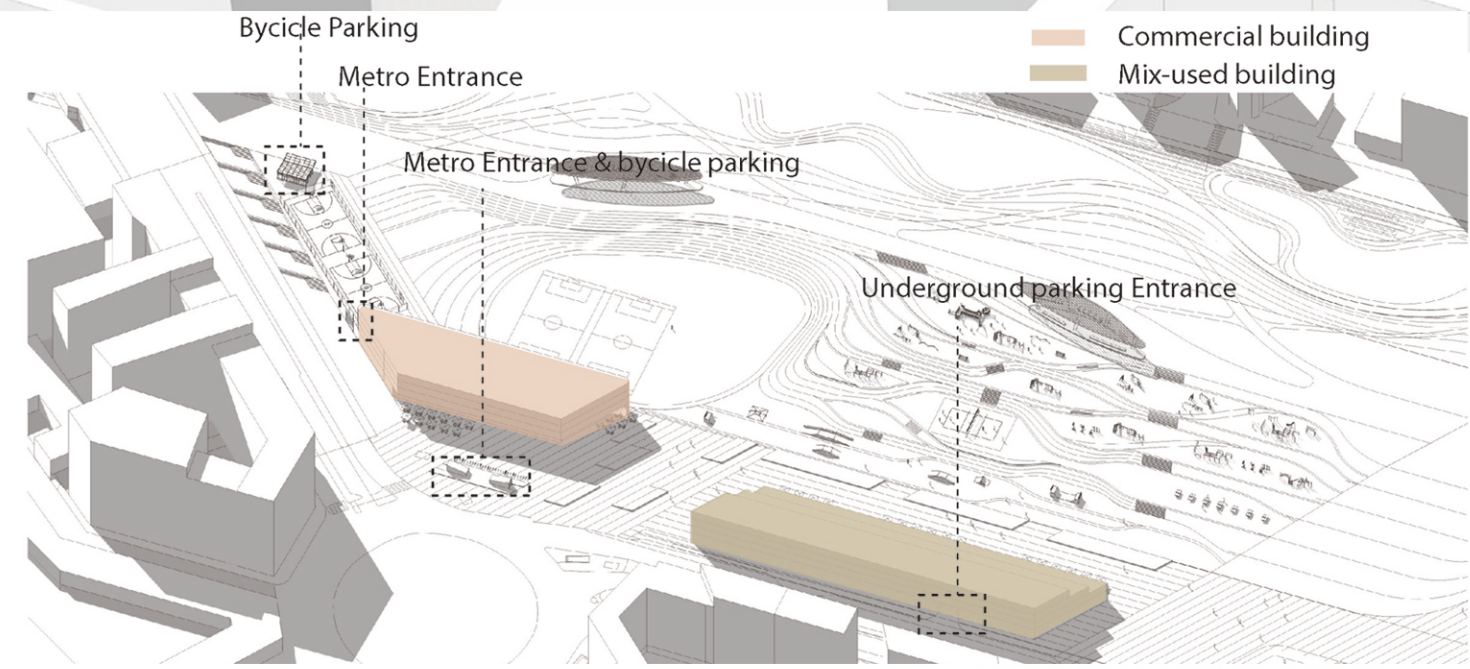

SPORTS PARK

FUNCTION AND FACILITY