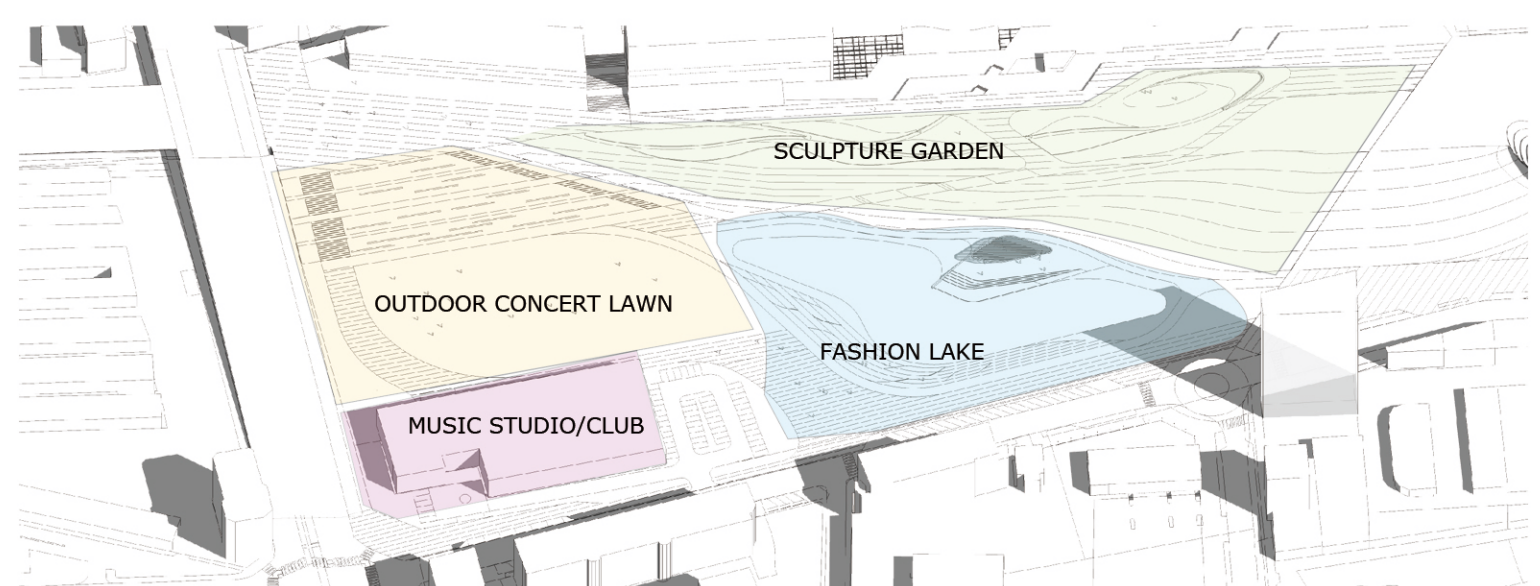

PRADA PARK

FUNCTIONAL AREAS