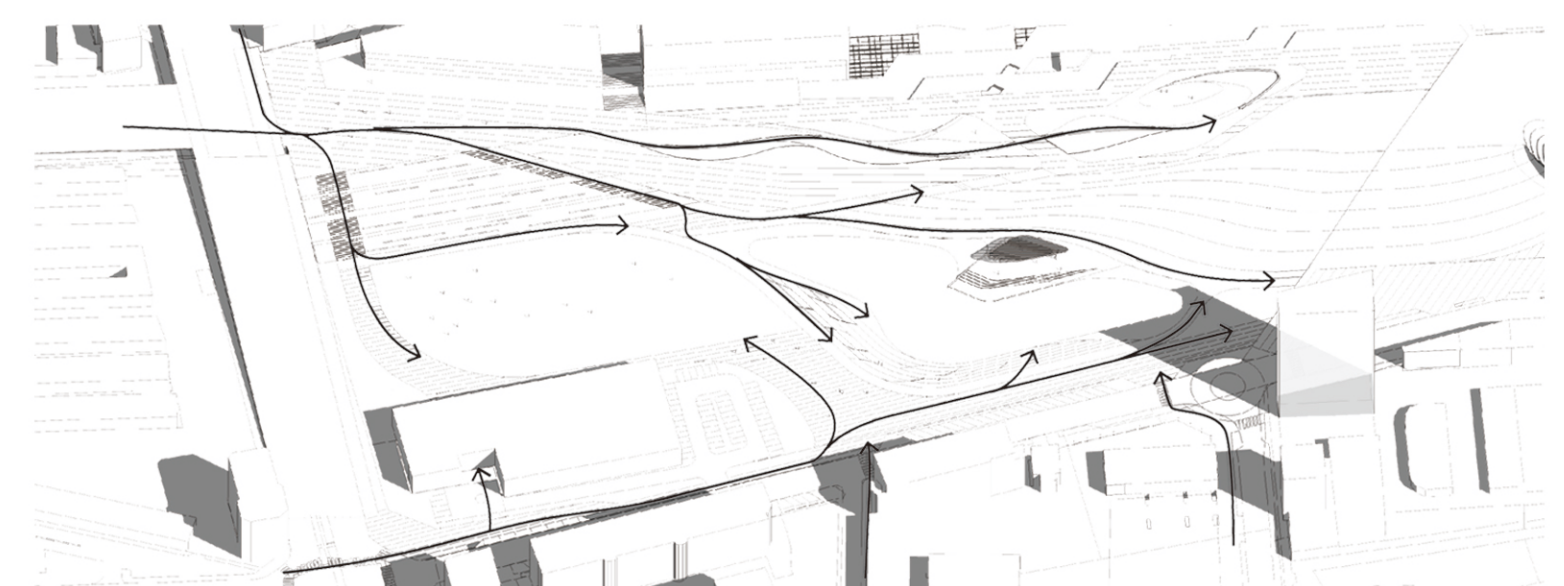

PEDESTRAIN ACCESS