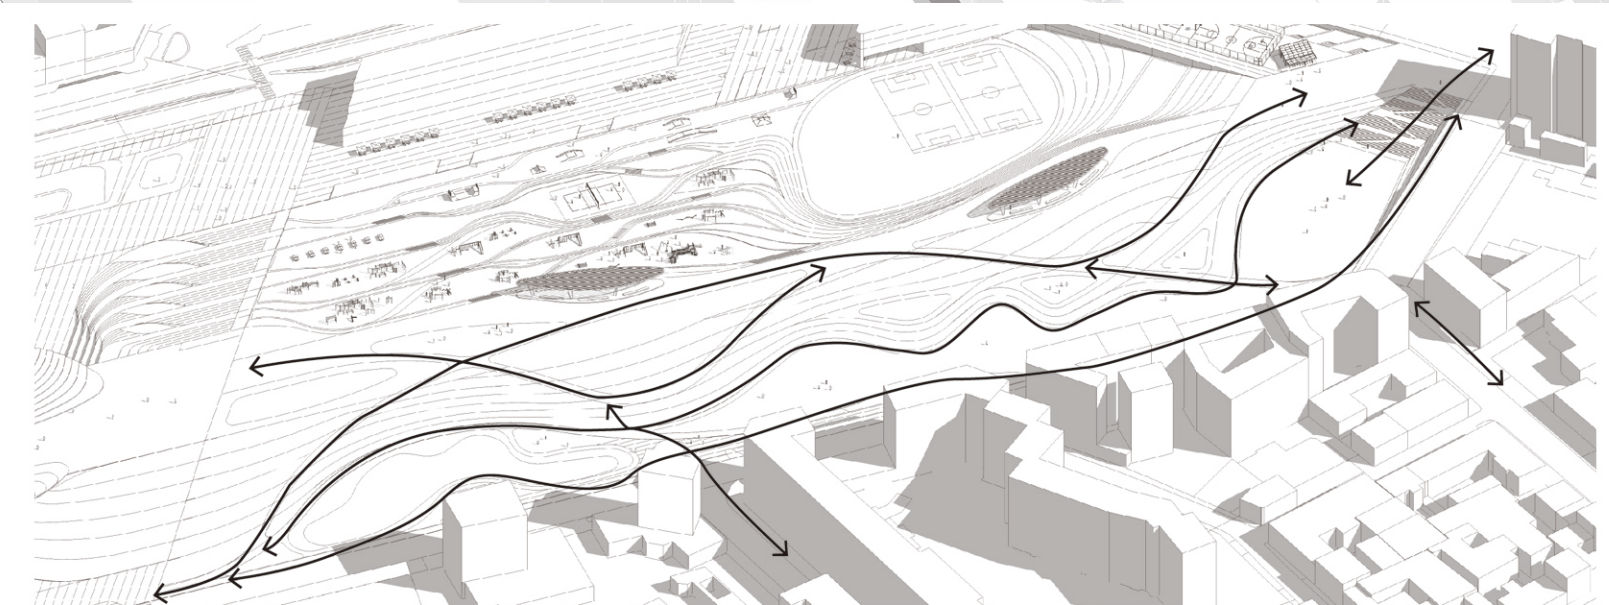

PEDESTRAIN ACCESS