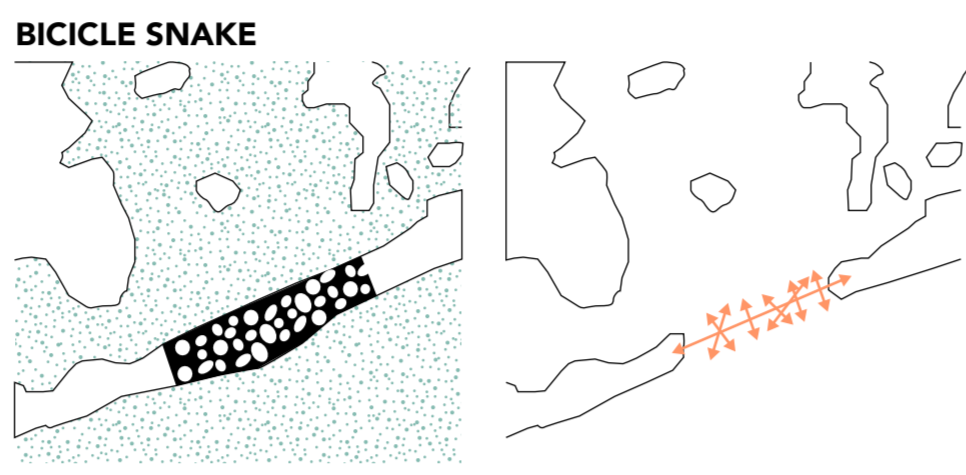

W1_
CATHEGORY: relation with morphology of the context
KEYWORDS: contrast, integration
 WHERE: Fogo Island, Canada
 WHO: T. Saunders
 WHEN: 2009

W11_
CATHEGORY: relation with morphology of the context
KEYWORDS: continuity
 WHERE: Lionne, France
 WHO: Atelier LAVIT
 WHEN: 2017

W2_
CATHEGORY: water edge
KEYWORDS: introversion
 WHERE: Brooklyn, NY
 WHO: BIG
 WHEN: 2014

W11_
CATHEGORY: urban scale
KEYWORDS: fragmentation
 WHERE: Saint-Ouen, France
 WHO: AgenceTer
 WHEN: 2010

W3_
CATHEGORY: connection water land
KEYWORDS: continuity
 WHERE: New York
 WHO: AN.ONYMOUS
 WHEN: 2012