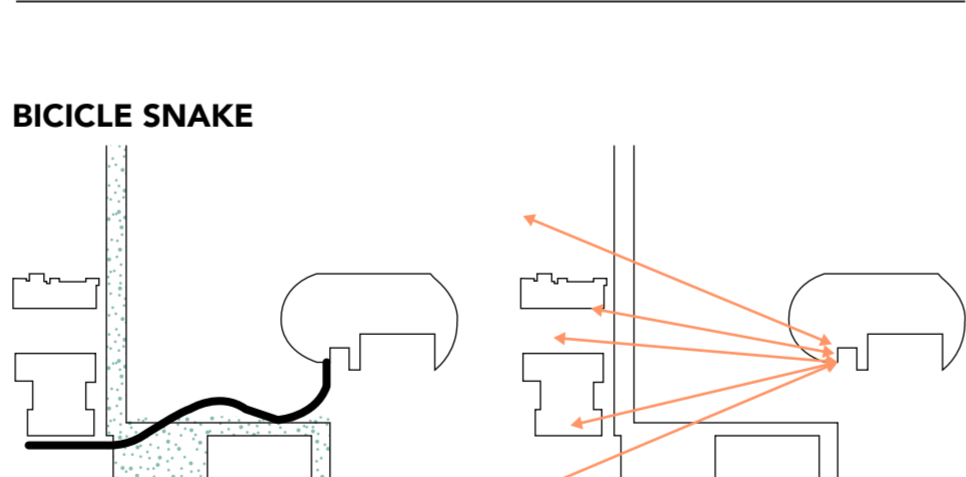

W9_
CATHEGORY: urban scale
KEYWORDS: continuity
WHERE: Copenhagen, Denmark
WHO: DISSING+WEITLING
WHEN: 2014