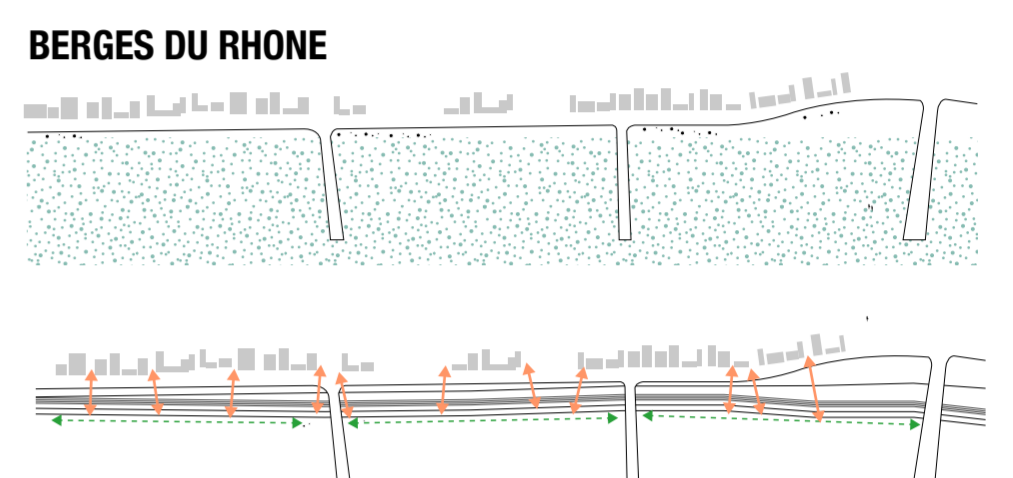

W13_
CATHEGORY: urban scale
KEYWORDS: edge
WHERE: Paris, France
WHO: InSitu
WHEN: 2010