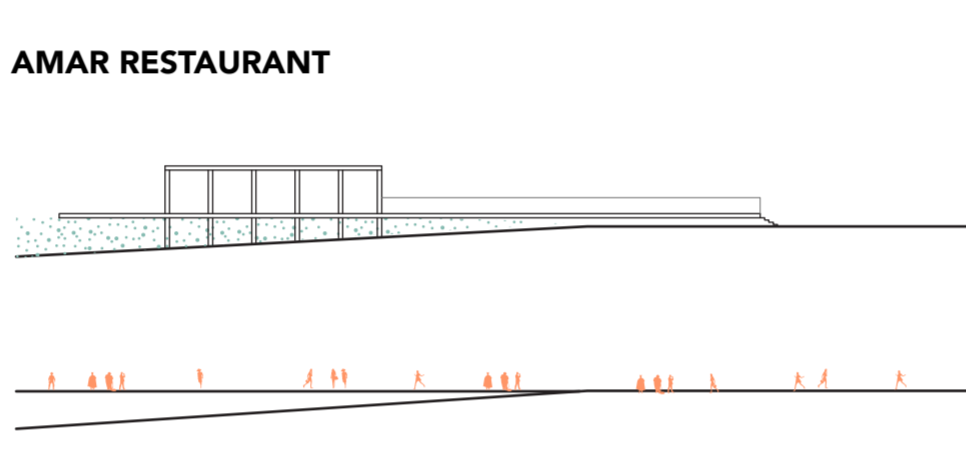

W5_
CATHEGORY: connection water-land
KEYWORDS: extension
WHERE: Peru
WHO: Barclay & Crousse
WHEN: 2015