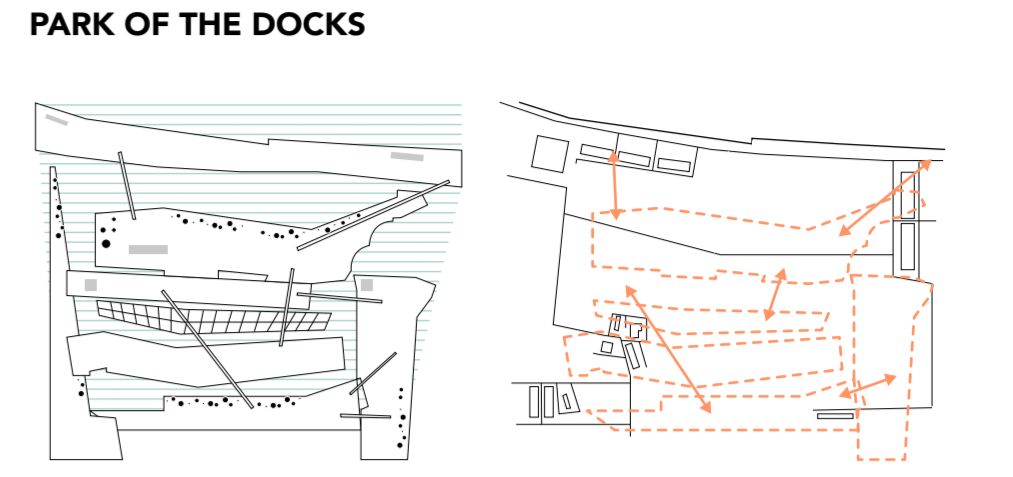

W11_
CATHEGORY: urban scale
KEYWORDS: fragmentation
WHERE: Saint-Ouen, France
WHO: AgenceTer
WHEN: 2010