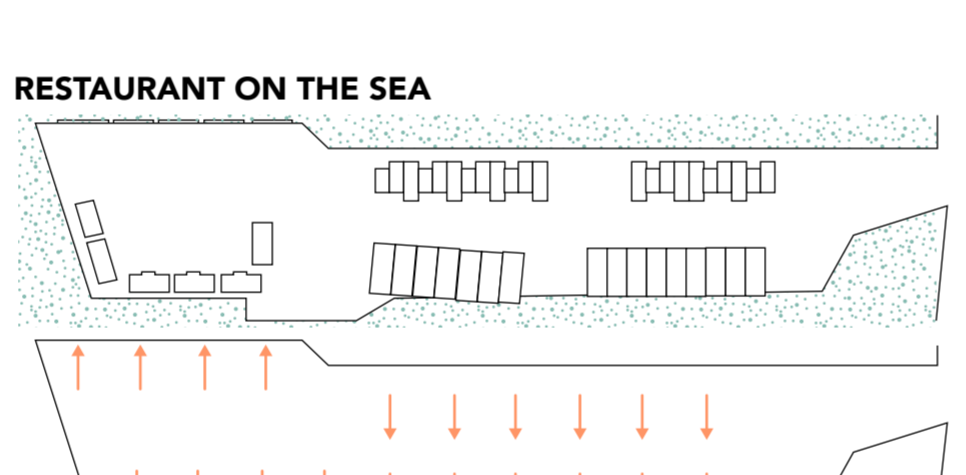

W7_
CATHEGORY: water edge
KEYWORDS: introversion, edge
WHERE: Runheim, Norway
WHO: Lung Hagen Arkitektar
WHEN: 2017