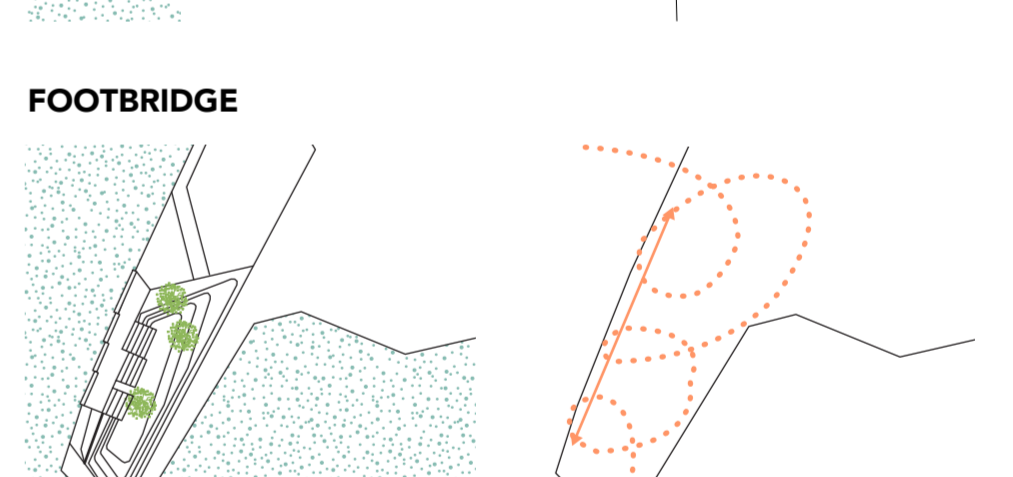

W17_
CATHEGORY: water edge
KEYWORDS: activation
WHERE: Turkey
WHO: Studio Evren Başbuğ
WHEN: 2016