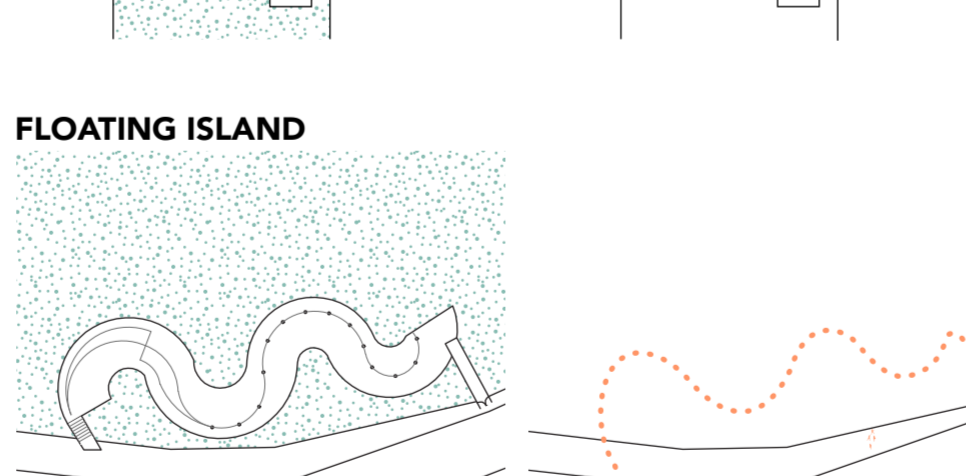

W10_
CATHEGORY: over the water
KEYWORDS: continuity
WHERE: Brugge, Belgium
WHO: OBBA & Dertien12
MVRDV
WHEN: 2018