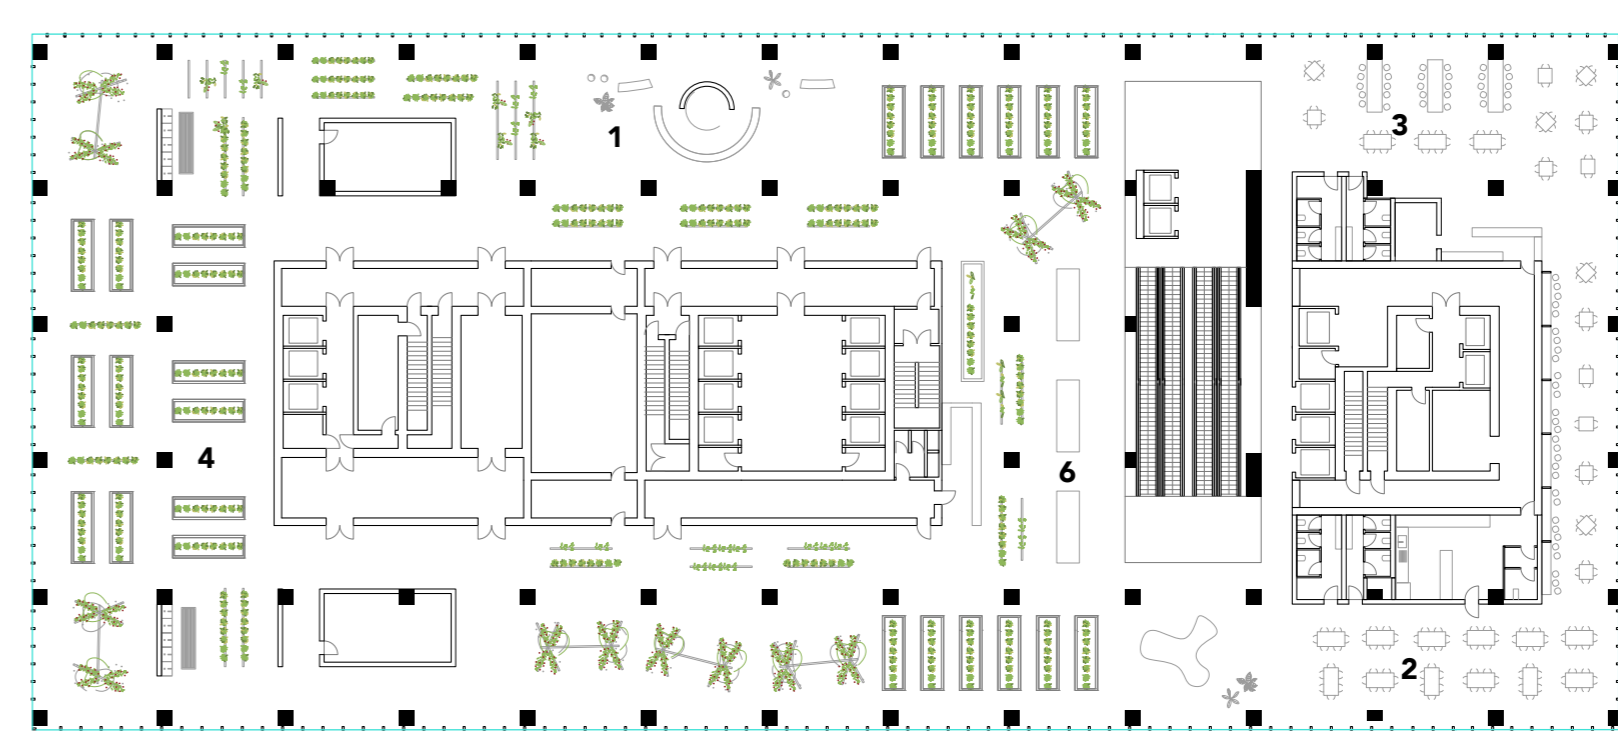

TAV. 14

DE ROTTERDAM COLONIZATION

GROUND FLOOR
1:500

SIXTH FLOOR
1:500

- 1 Info point
- 2 Restaurant
- 3 Bar
- 4 Commercial garden
- 5 Distribution garden
- 6 Fresh food shop