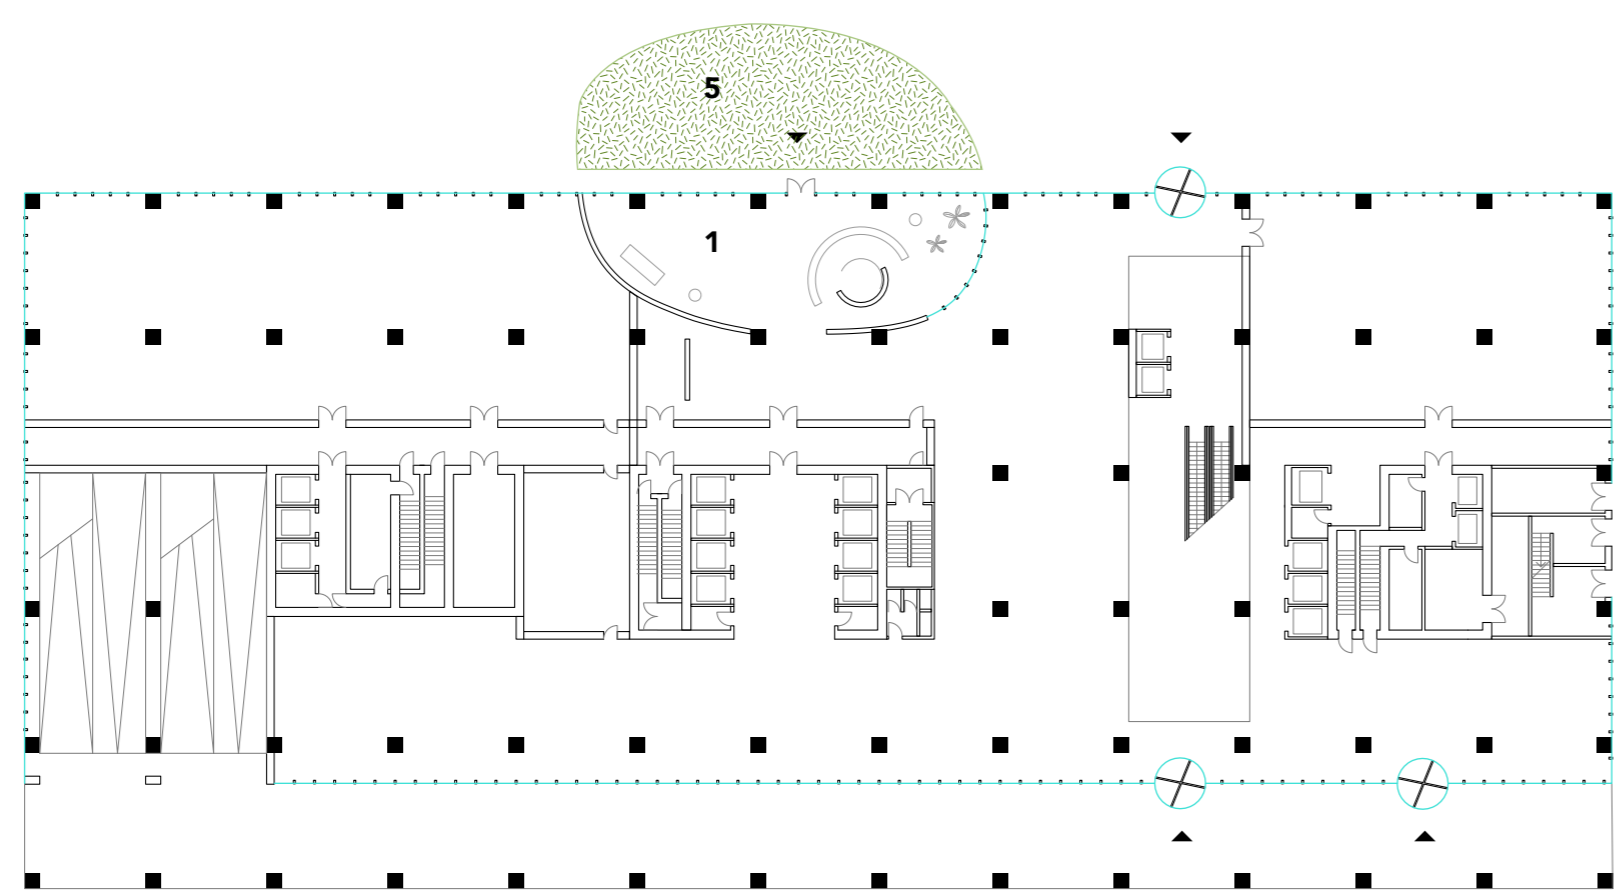

TAV. 14

DE ROTTERDAM COLONIZATION

GROUND FLOOR
1:500

SIXTH FLOOR
1:500

- 1 Info point
- 2 Restaurant
- 3 Bar
- 4 Commercial garden
- 5 Distribution garden
- 6 Fresh food shop