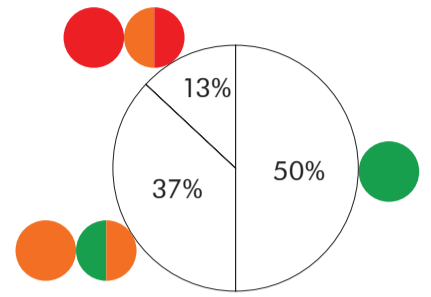

Field of experimentation

STATE OF RELIGIOUS USE OF BERGAMO

Bergamo, Lombardia, Italy
 120.287 inhabitants
 Public religious heritage: 29 parishes > 72 churches

Edges of the city
 Parish system

STATE OF RELIGIOUS USE

Frequency of the celebrations