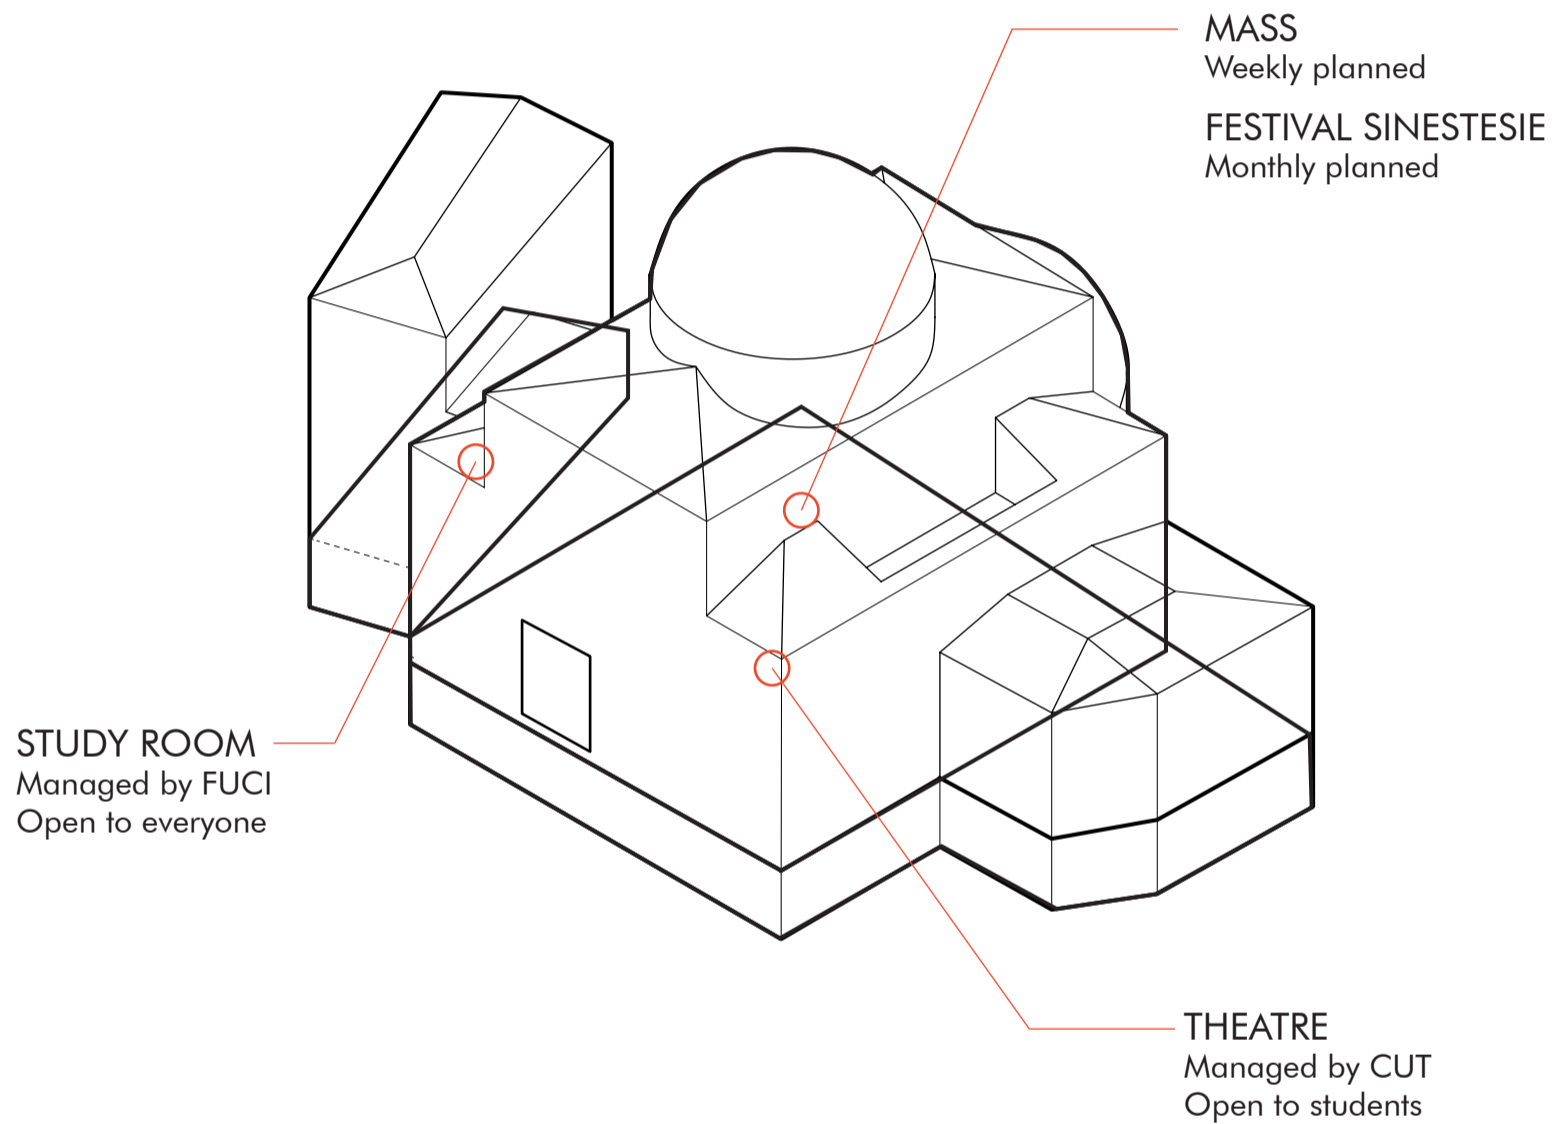

# Relationship with the surroundings

Thanks to a series of activities and initiatives which take place within the space of Sant'Andrea's complex, the church started to get closer to not only the community of worshippers, but to all the inhabitants of the neighborhood and beyond.

\_Festival Sinestesia

Theatre

Study room