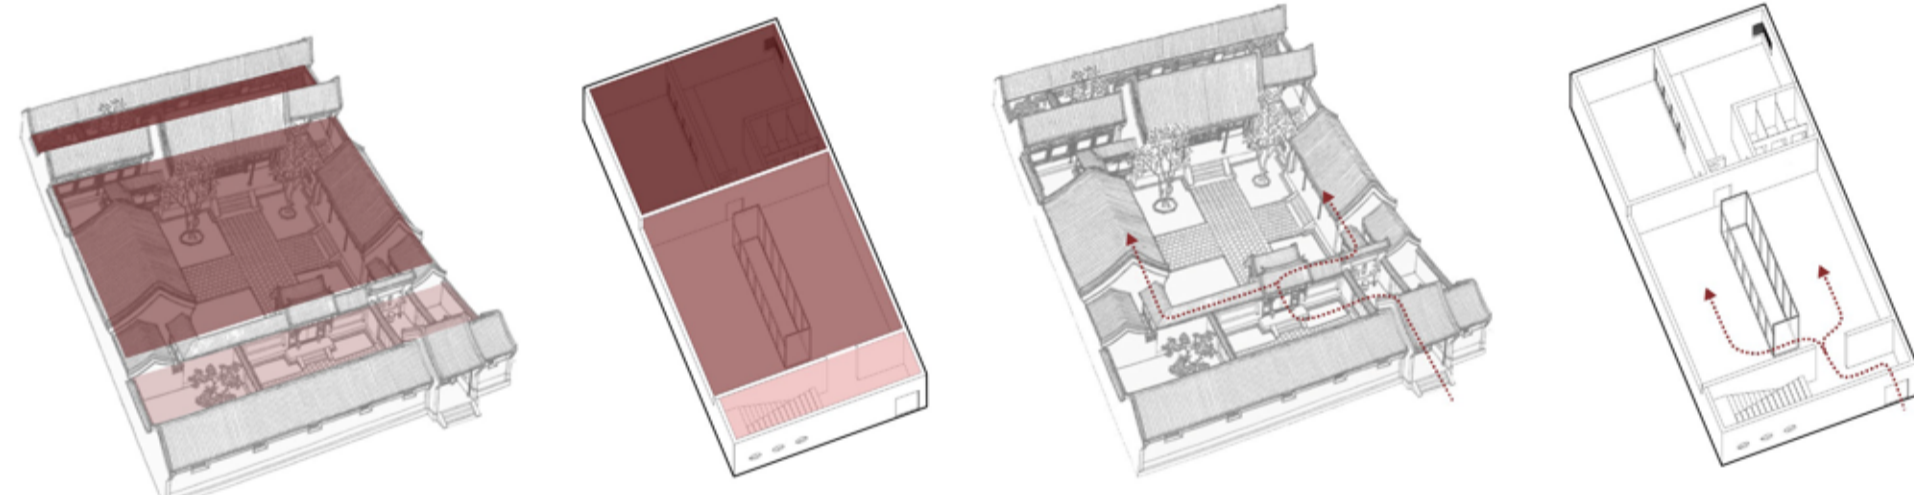

Community Center

Current Situation

Strategy

Space connection with traditional siheyuan

Light Analysis

Rise one side up of ground floor to bring more light in.

Open Space

Ground floor

First floor

Roof

Original

Now

Connection with White Pagoda

Axonomic Explosion

Function

- Open space
 - a. Leisure backyard
 - b. Main courtyard
 - c. Sightseeing terrace
- Exhibition
- Handwriting room
- Washroom
- Greenbelt courtyard
- Reading room
- Office

History

-
- 'Fancy Hollow Wall' at the main courtyard
- 'Multiform Window' at the entrance of the main courtyard
- 'Fancy Hollow Wall' at the backyard
- 'Independent Screen Wall combined with Multiform Window' at the entrance of the backyard
- 'Multiform Window' on the outer wall
- 'Screen Wall' at the entrance