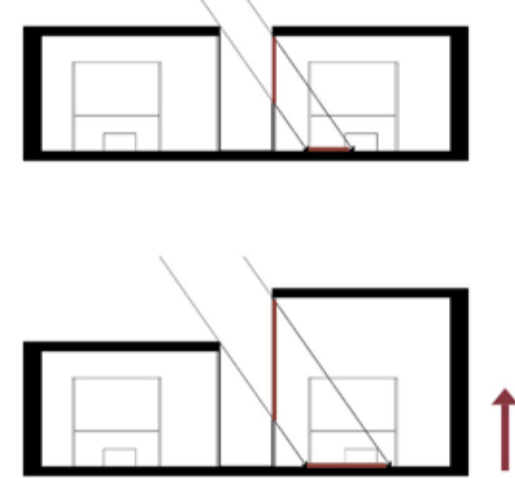

Community Center

Current Situation

Strategy

Space connection with traditional siheyuan

Light Analysis

Rise one side up of ground floor to bring more light in.

Open Space

Ground floor

First floor

Roof

Original

Now

Connection with White Pagoda

Axonomic Explosion

Function

- Open space
 - a. Leisure backyard
 - b. Main courtyard
 - c. Sightseeing terrace
- Exhibition
- Handwriting room
- Washroom
- Greenbelt courtyard
- Reading room
- Office

History

-
- 'Fancy Hollow Wall' at the main courtyard
- 'Multiform Window' at the entrance of the main courtyard
- 'Fancy Hollow Wall' at the backyard
- 'Independent Screen Wall combined with Multiform Window' at the entrance of the backyard
- 'Multiform Window' on the outer wall
- 'Screen Wall' at the entrance