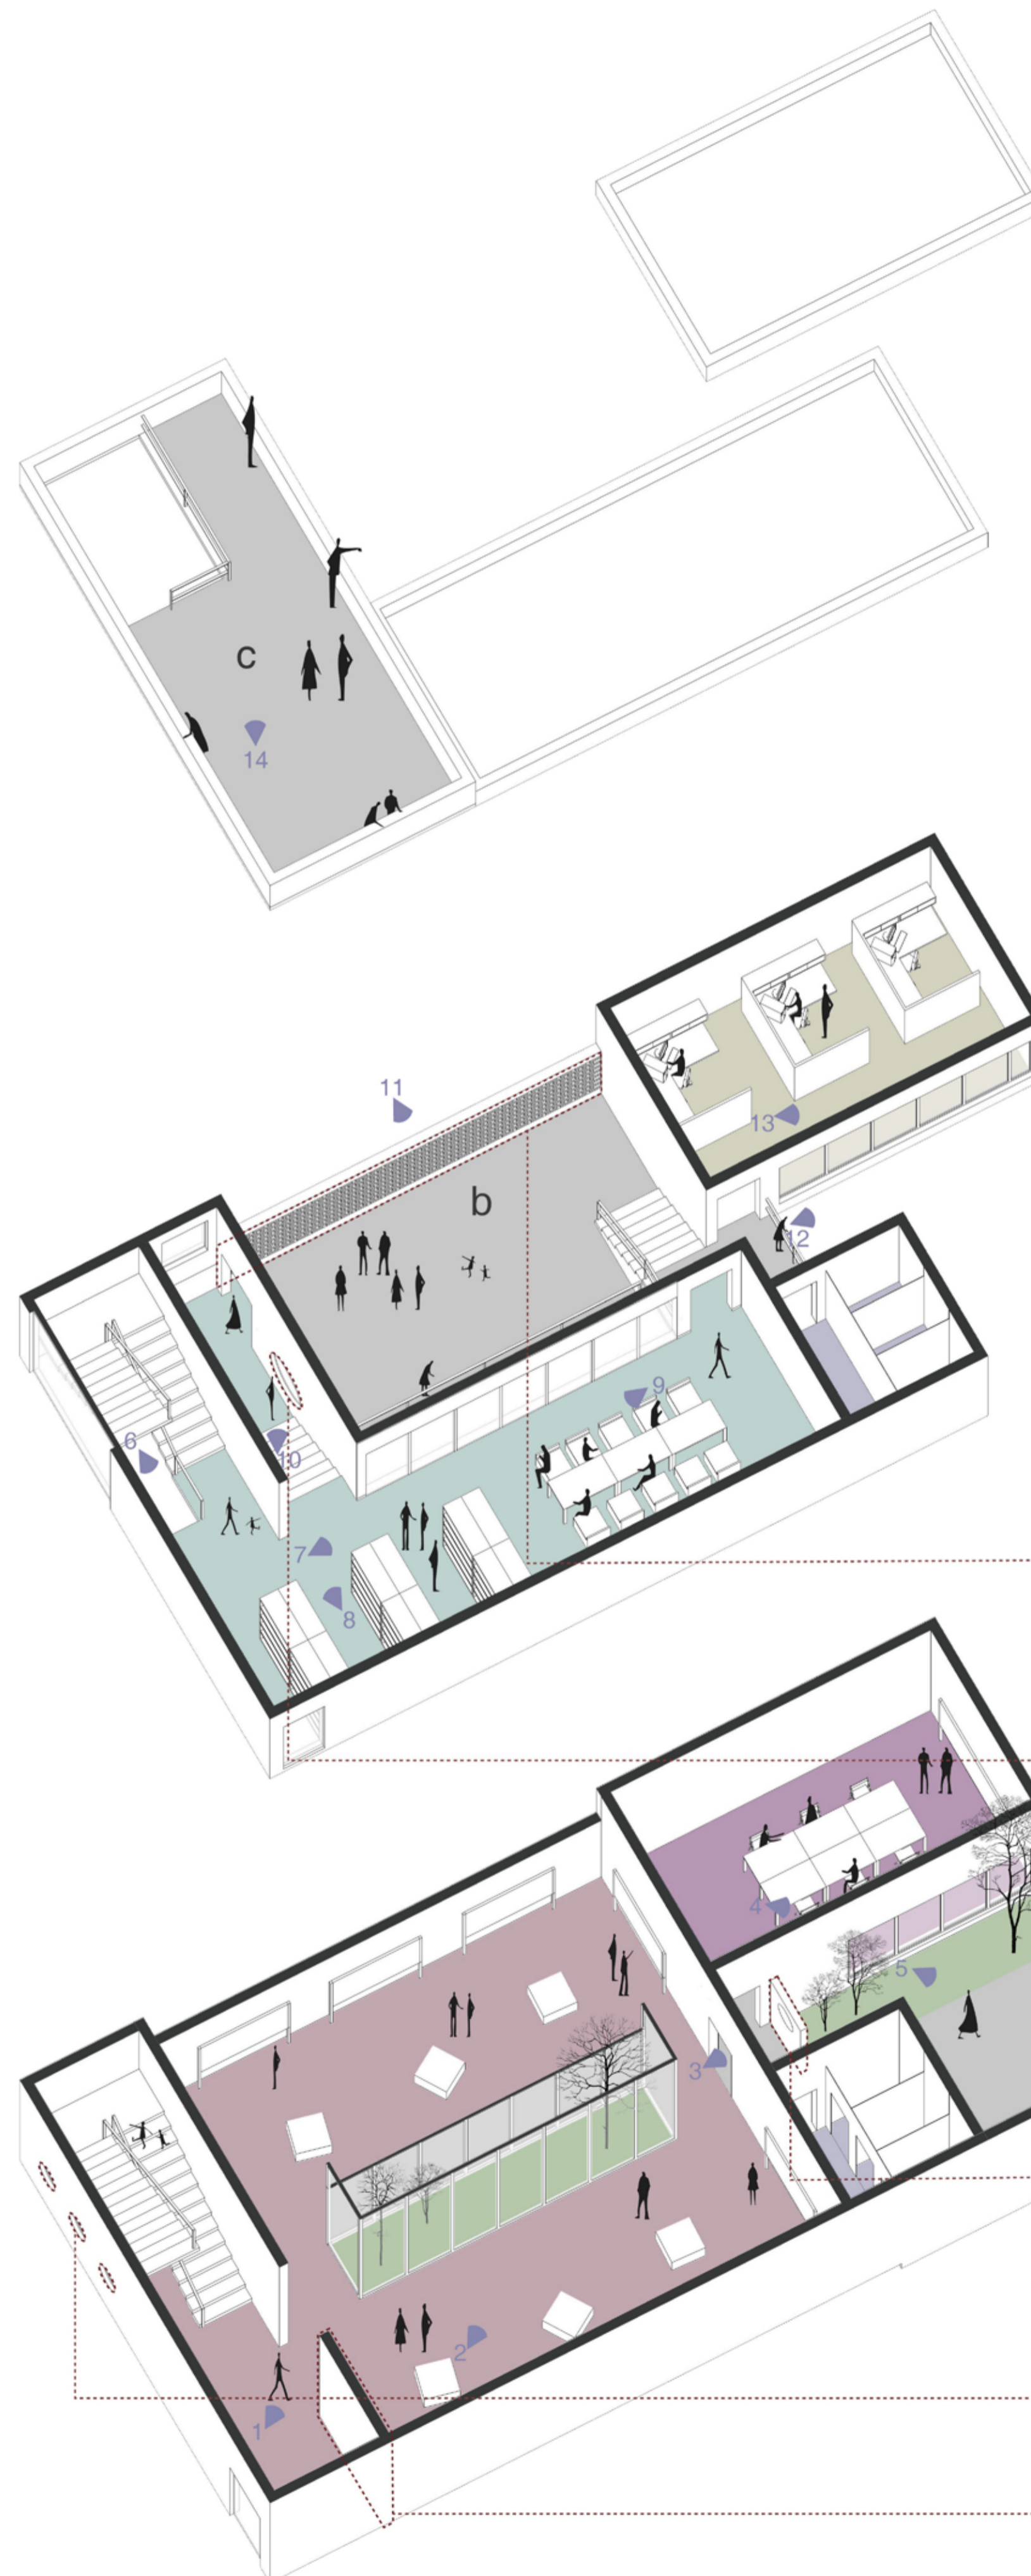

Community Center

Current Situation

Strategy

Space connection with traditional siheyuan

Light Analysis

Rise one side up of ground floor to bring more light in.

Open Space

Ground floor

First floor

Roof

Original

Now

Connection with White Pagoda

Axonomic Explosion

Function

- Open space
 - a. Leisure backyard
 - b. Main courtyard
 - c. Sightseeing terrace
- Exhibition
- Handwriting room
- Washroom
- Greenbelt courtyard
- Reading room
- Office

History

-
- 'Fancy Hollow Wall' at the main courtyard
- 'Multiform Window' at the entrance of the main courtyard
- 'Fancy Hollow Wall' at the backyard
- 'Independent Screen Wall combined with Multiform Window' at the entrance of the backyard
- 'Multiform Window' on the outer wall
- 'Screen Wall' at the entrance