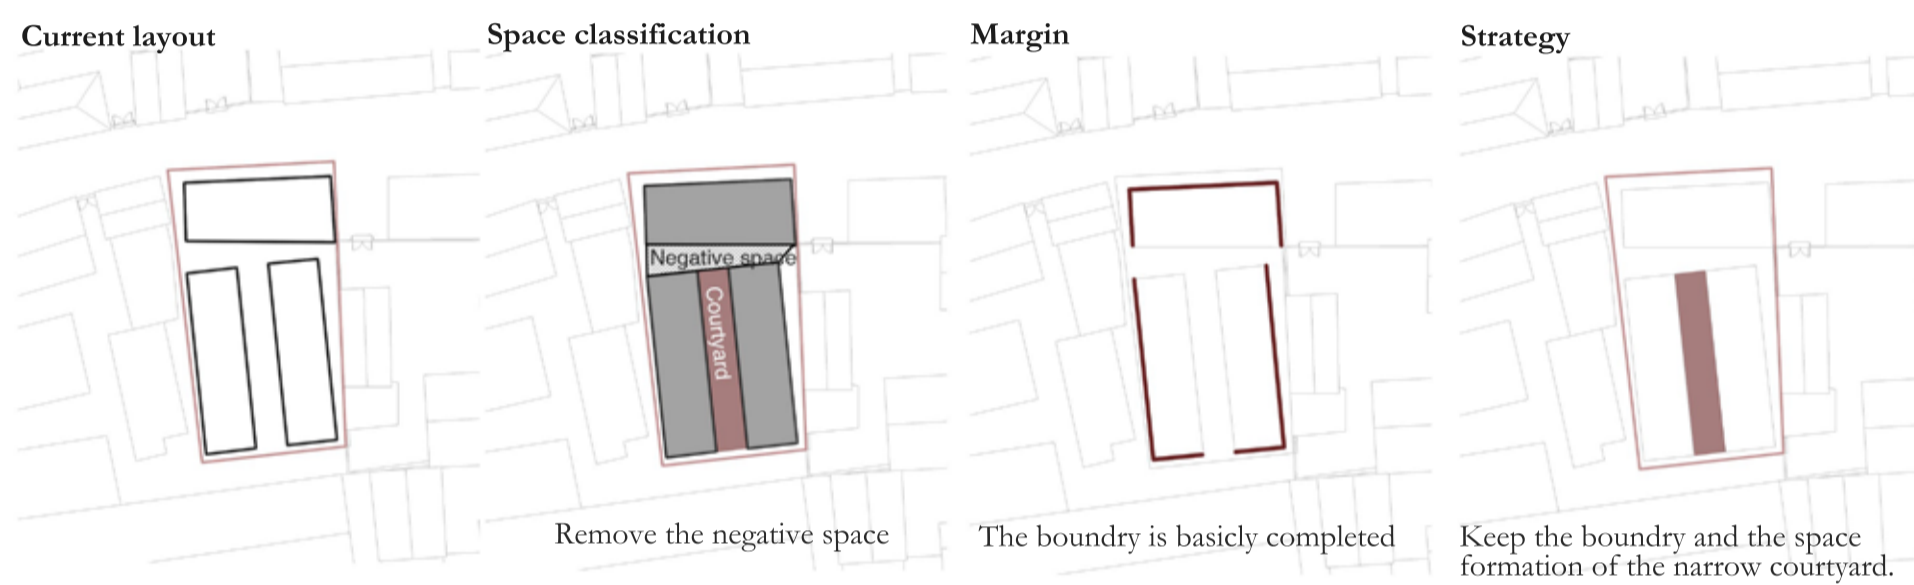

Community Center

Current Situation

Strategy

Space connection with traditional siheyuan

Light Analysis

Rise one side up of ground floor to bring more light in.

Open Space

Ground floor

First floor

Roof

Original

Now

Connection with White Pagoda

Axonomic Explosion

Function

- Open space
 - a. Leisure backyard
 - b. Main courtyard
 - c. Sightseeing terrace
- Exhibition
- Handwriting room
- Washroom
- Greenbelt courtyard
- Reading room
- Office

History

-
- 'Fancy Hollow Wall' at the main courtyard
- 'Multiform Window' at the entrance of the main courtyard
- 'Fancy Hollow Wall' at the backyard
- 'Independent Screen Wall combined with Multiform Window' at the entrance of the backyard
- 'Multiform Window' on the outer wall
- 'Screen Wall' at the entrance