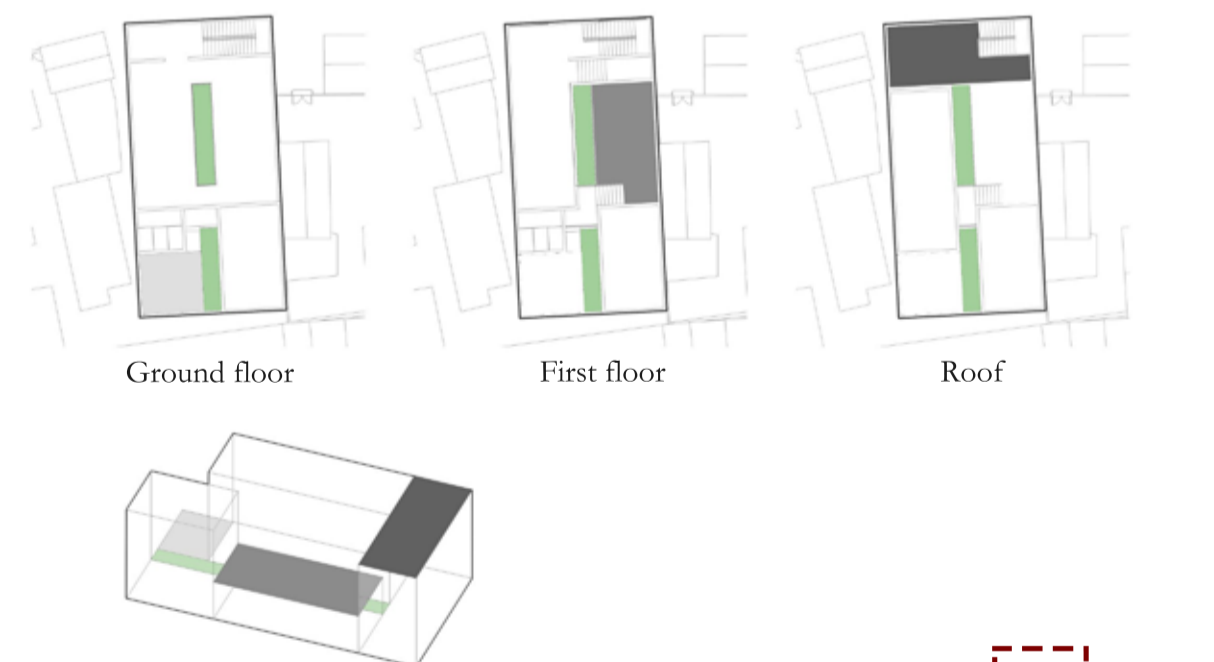

Community Center

Current Situation

Strategy

Space connection with traditional siheyuan

Light Analysis

Rise one side up of ground floor to bring more light in.

Open Space

Ground floor

First floor

Roof

Original

Now

Connection with White Pagoda

Axonomic Explosion

Function

- Open space
 - a. Leisure backyard
 - b. Main courtyard
 - c. Sightseeing terrace
- Exhibition
- Handwriting room
- Washroom
- Greenbelt courtyard
- Reading room
- Office

History

-
- 'Fancy Hollow Wall' at the main courtyard
- 'Multiform Window' at the entrance of the main courtyard
- 'Fancy Hollow Wall' at the backyard
- 'Independent Screen Wall combined with Multiform Window' at the entrance of the backyard
- 'Multiform Window' on the outer wall
- 'Screen Wall' at the entrance