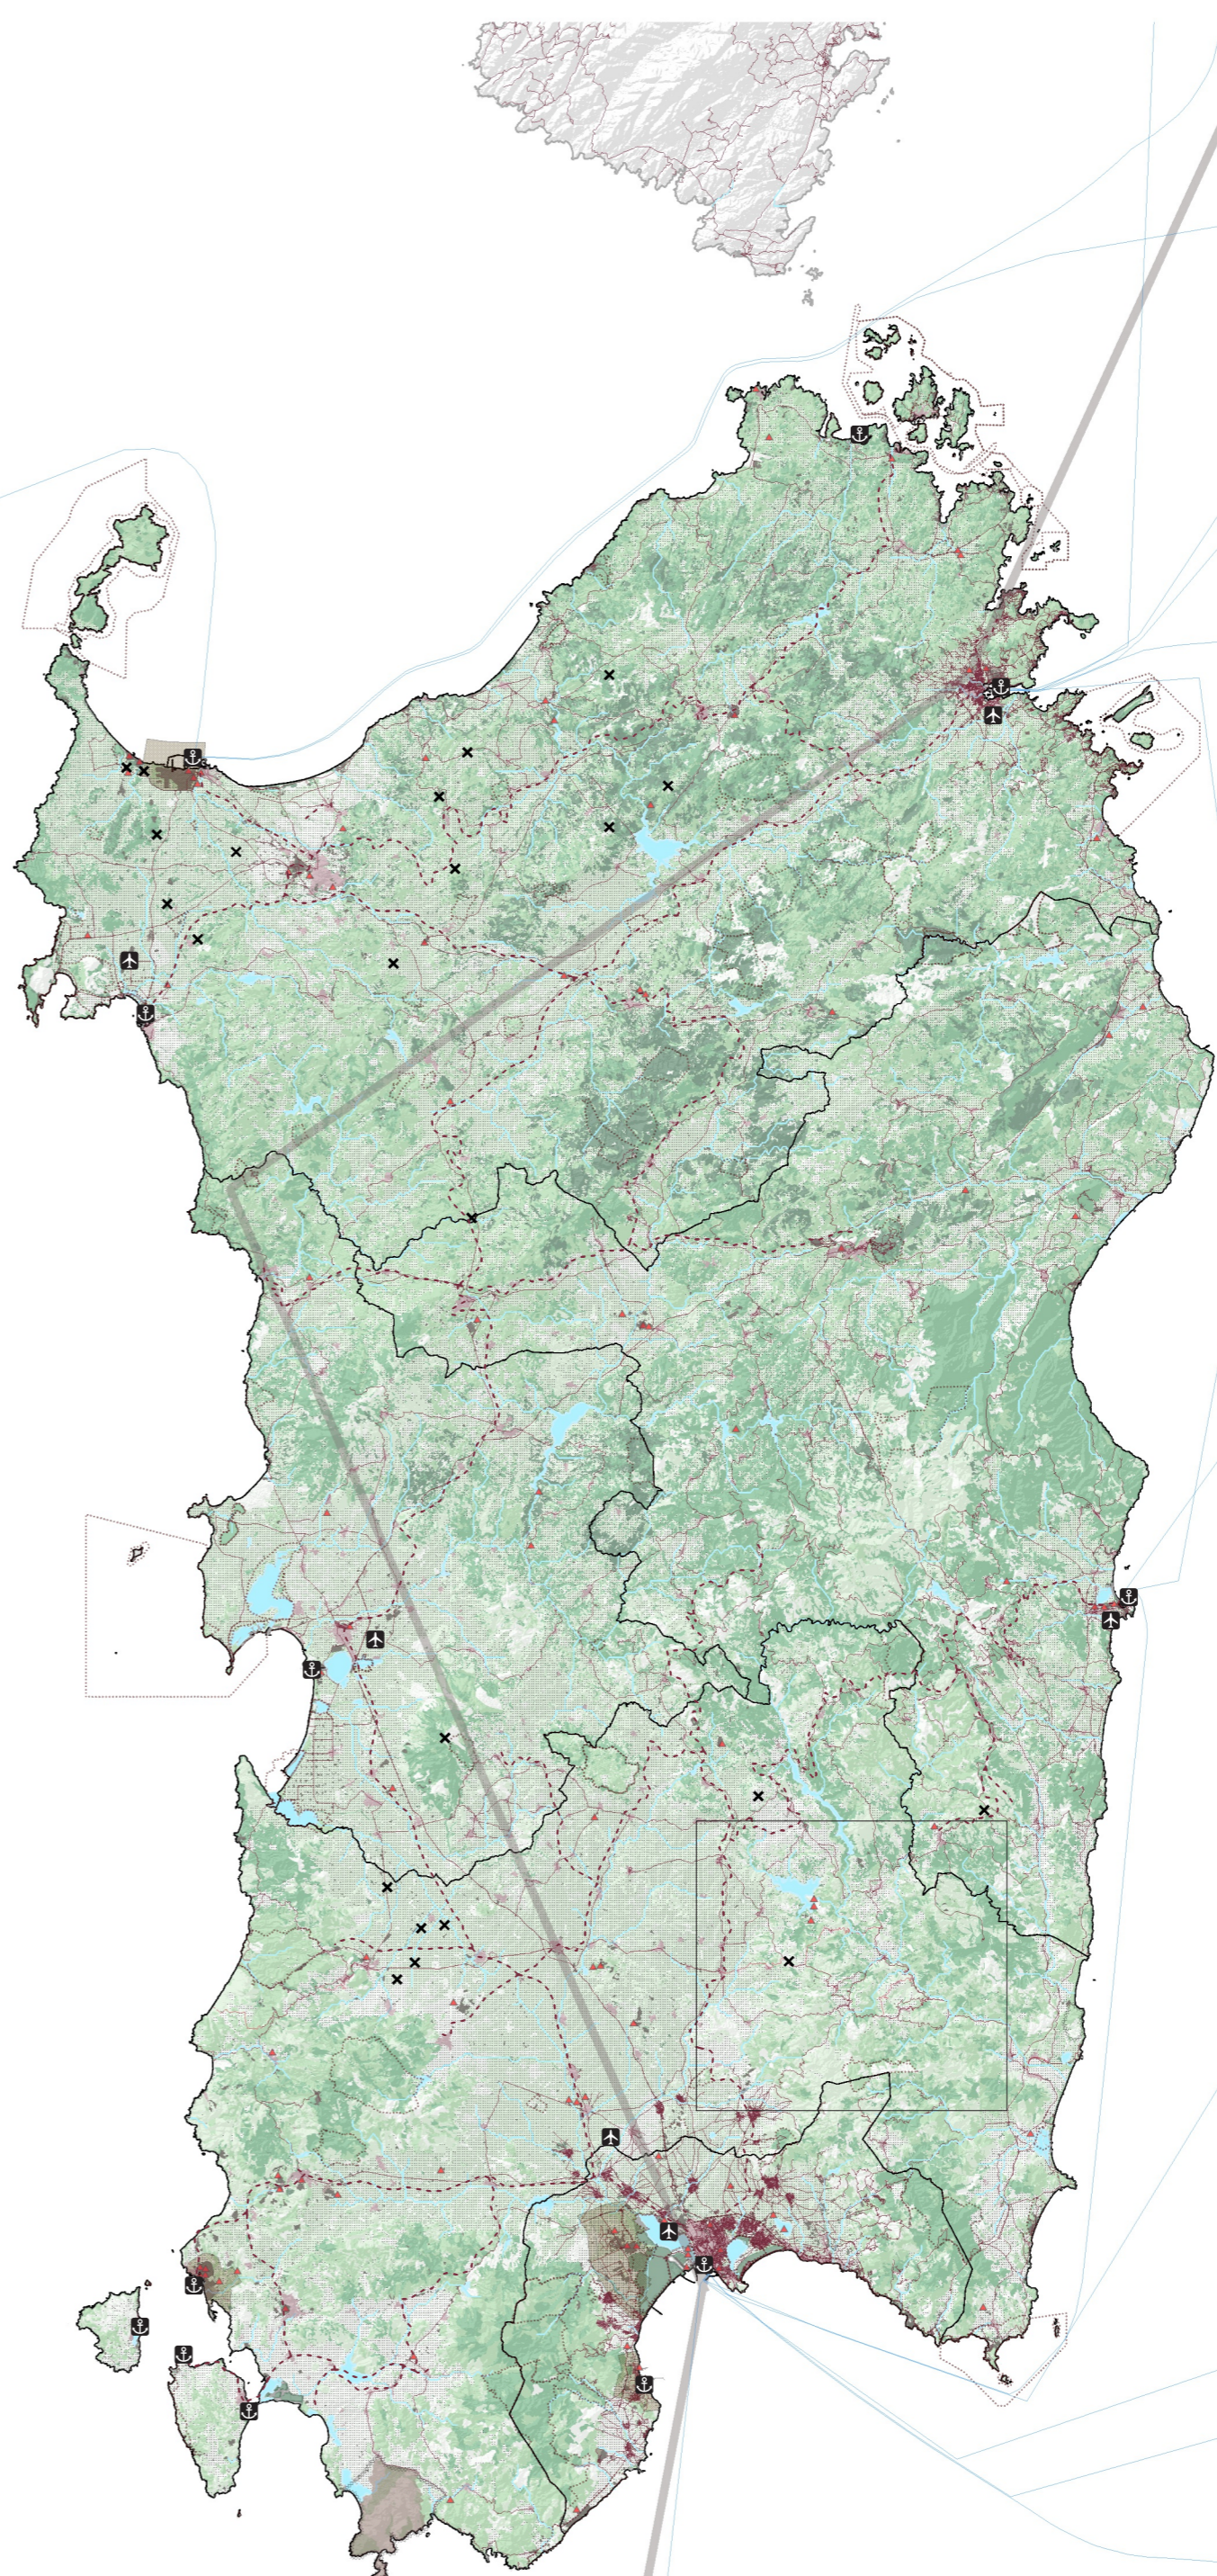

2A

- XL GREEN-GRAY**
- PHYSIOGRAPHY**
Morphology
Morphology_elevation
Litography
- BLUE INFRASTRUCTURE**
Body of water
Body of water_streams
Body of water_lakes
Shoreline
- GREEN INFRASTRUCTURE**
Vegetation coverage
Agricultural fields
- GREY INFRASTRUCTURE**
Railway
Road network
Naval routes
Gas pipeline
Powerplant
Eolian park
Urban Area
- BORDERS**
Administrative borders_province
Military areas
Protected Areas

2B

- XL GREEN-GRAY**
- PHYSIOGRAPHY**
Morphology
Morphology_elevation
Litography
- BLUE INFRASTRUCTURE**
Body of water
Body of water_streams
Body of water_lakes
Shoreline
- GREEN INFRASTRUCTURE**
Vegetation coverage
Agricultural fields
- GREY INFRASTRUCTURE**
Railway
Road network
Naval routes
Gas pipeline
Powerplant
Eolian park
Urban Area
- BORDERS**
Administrative borders_province
Military areas
Protected Areas

2C

- Coastline
- Administrative Border
- Water Infrastructure
- Green intensity
- Agricultural fields

- XL GREEN-GRAY**
- PHYSIOGRAPHY**
Morphology
Morphology_elevation
Litography
- BLUE INFRASTRUCTURE**
Body of water
Body of water_streams
Body of water_lakes
Shoreline
- GREEN INFRASTRUCTURE**
Vegetation coverage
Agricultural fields
- GREY INFRASTRUCTURE**
Railway
Road network
Naval routes
Gas pipeline
Powerplant
Eolian park
Urban Area
- BORDERS**
Administrative borders_province
Military areas
Protected Areas

2D

- Coastline
- Administrative Border
- Naval connections
- Road Infrastructure
- Railway
- Protected areas
- Military areas
- Gas pipelines
- Water Infrastructure
- Green intensity
- Urban areas
- Agricultural fields
- Airports
- Ports
- Electrical plant
- Wind turbines